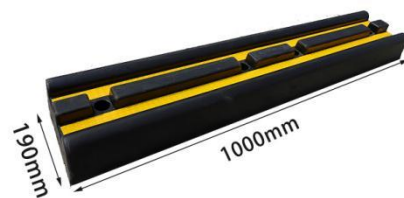

Size: 992*100*95mm
Weight: 8.5kg

Size: 995*150*158mm
Weight: 16kg

Size: 986*100*96mm
Weight: 10kg

Size: 1000*150*150mm
Weight: 20kg

Size: 1000*160*50mm
Weight: 4.5kg

Size: 1000*190*90mm
Weight: 16kg

Size: 1000*250*25mm
Weight: 5kg