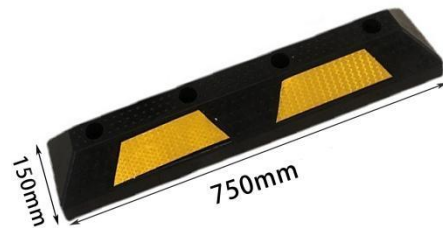

Size: 750*150*110mm
Weight: 7.65kg