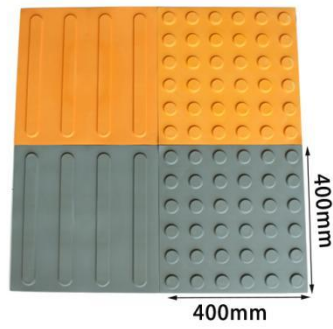

Anti-UV and Anti-Skid design, can bear direct-sunlight, rugged and durable, it can be used for a long time.

Size: 250*250mm
Thickness: 2mm
Weight: 0.3kg

Size: 300*300mm
Thickness: 2mm
Weight: 0.35kg

Size: 400*400mm
 Thickness: 2mm
 Weight: 0.85kg