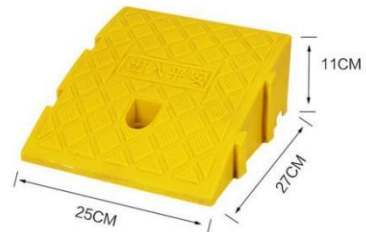

Polymer Of Rubber And Plastic Curb Ramp

Size: 1000*250*50mm
Height: 50mm
Weight: 4kg

Model 型号	Dimension 尺寸	Package 包装	Material 材质	Weight 重量
	1000*250*40mm	Woven bag	Polymer Of Rubber And Plastic	3.4kg
	1000*250*50mm	Woven bag	Polymer Of Rubber And Plastic	4.15kg
	1000*250*60mm	Woven bag	Polymer Of Rubber And Plastic	4.25kg
	1000*250*70mm	Woven bag	Polymer Of Rubber And Plastic	4.65kg
	1000*250*80mm	Woven bag	Polymer Of Rubber And Plastic	5.6kg
	1000*250*90mm	Woven bag	Polymer Of Rubber And Plastic	5.8kg
	1000*250*100mm	Woven bag	Polymer Of Rubber And Plastic	6kg
	1000*300*110mm	Woven bag	Polymer Of Rubber And Plastic	8.35kg
	1000*300*120mm	Woven bag	Polymer Of Rubber And Plastic	7.35kg
	1000*300*130mm	Woven bag	Polymer Of Rubber And Plastic	8.5kg
	1000*350*140mm	Woven bag	Polymer Of Rubber And Plastic	11.5kg
	1000*500*150mm	Woven bag	Polymer Of Rubber And Plastic	19kg
	500*500*150mm	Woven bag	Polymer Of Rubber And Plastic	8kg

PVC Curb Ramp

High-quality PVC material, pressure resistant, non-slip and strong bearing capacity.

The curb ramp is made of high-quality PVC material, which is pressure resistant, non-slip and strong carrying capacity.

The smaller curb ramp is light in weight and easy to use and carry.

Suitable for cars, suitcases, bicycles, motorcycles, wheelchairs, scooters, etc. Rubber ramp mats can easily help heavy equipment to climb without damaging tires or other parts.

Size: 25*27*7cm

Size: 25*27*11cm

Size: 25*27*13cm

Size: 50*27*11cm

Size: 50*27*13cm

Size: 50*40*17cm

Size: 50*27*7cm

Size: 50*27*9cm