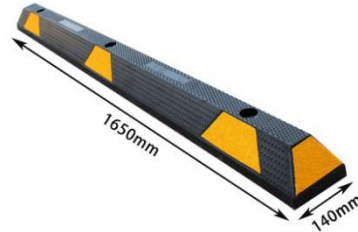

Size: 1650*140*100mm
Weight: 15kg

Model 型号	Dimension 尺寸	Package 包装	Material 材质	Weight 重量
	470*145*80mm	Woven bag	Rubber	3.1kg
	540*145*100mm	Woven bag	Rubber	4.3kg
	550*145*90mm	Woven bag	Rubber	4kg
	580*110*85mm	Woven bag	Rubber	3.4kg
	750*150*110mm	Woven bag	Rubber+ Plastic	5.3kg
	750*150*110mm	Woven bag	Rubber	7.65kg
	1830*150*100mm	Woven bag	Rubber+ Plastic	12.3kg
	2010*160*110mm	Woven bag	Rubber+ Plastic	12.65kg
	490*145*90mm	Woven bag	Rubber	3.5kg
	580*150*100mm	Woven bag	Rubber+ Plastic	6.3kg
	540*150*100mm	Woven bag	Rubber	4.45kg
	565*150*90mm	Woven bag	Rubber+ Plastic	2.9kg
	580*120*85mm	Woven bag	Rubber+ Plastic	2.1kg
	1830*150*100mm	Woven bag	Rubber	16kg
	1650*140*100mm	Woven bag	Rubber	15kg
	900*150*100mm	Woven bag	Rubber	9kg

Corner Guards For Parking Lot

When it is unclear during the day or night, the engineering-grade reflective film will attract the driver's attention.

Easy to install and long-lasting production.