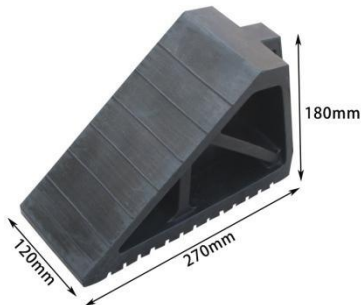

Size: 270*120*180mm
Weight: 3kg