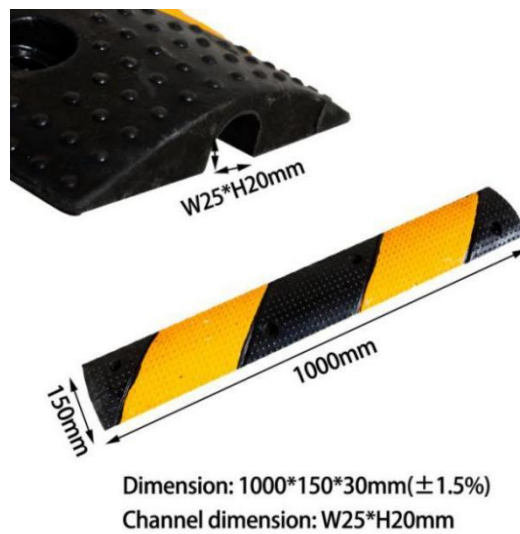

If you're sourcing a cable protector for Outdoor use, just pick one here.