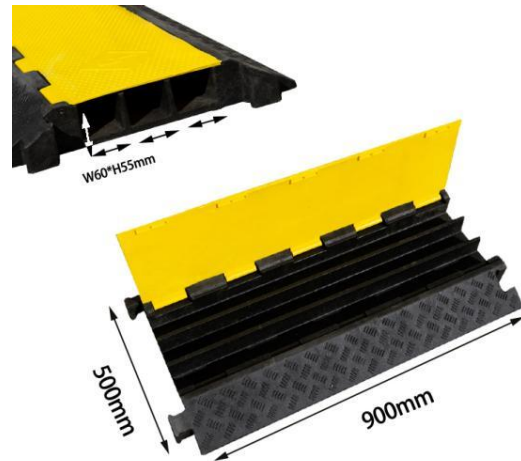

Dimension: 900*500*75mm ($\pm 1.5\%$)
Channel dimension: W60*H55mm