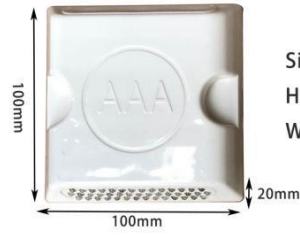

The large square base increases stability, firmly grips the ground, and will not be easily blown over.

Size: 105*105mm
Height: 23mm
Weight: 300g

Size: 100*100*20mm
Height: 65mm
Weight: 210g

Size: 99*99*20mm
Weight: 95g

Size: 100*100mm
Height: 20mm
Weight: 80g

Size: 100*100*20mm
 Height: 65mm
 Weight: 220g

Size: 100*100*20mm
 Height: 20mm
 Weight: 120g

Size: 93*93*50mm
 Height: 18mm
 Weight: 190g

Size: 101*101*20mm
 Weight: 120g