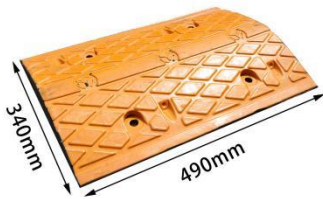

Size: 480*580*30mm
Thickness: 30mm
Weight: 6.6kg

Size: 480*580*45mm
Thickness: 45mm
Weight: 9.9kg

Size: 985*290*35mm
 Thickness: 35mm
 Weight: 6.8kg

Size: 980*335*50mm
 Thickness: 50mm
 Weight: 10.5kg

Size: 490*340*50mm
 Thickness: 50mm
 Weight: 5.1kg