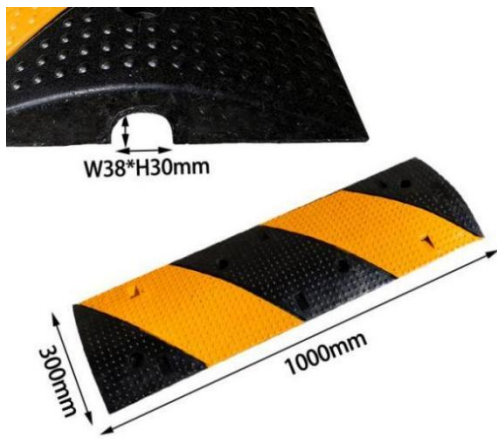

W38*H30mm

Dimension: 1000*300*50mm(±1.5%)
Channel dimension: W38*H30mm