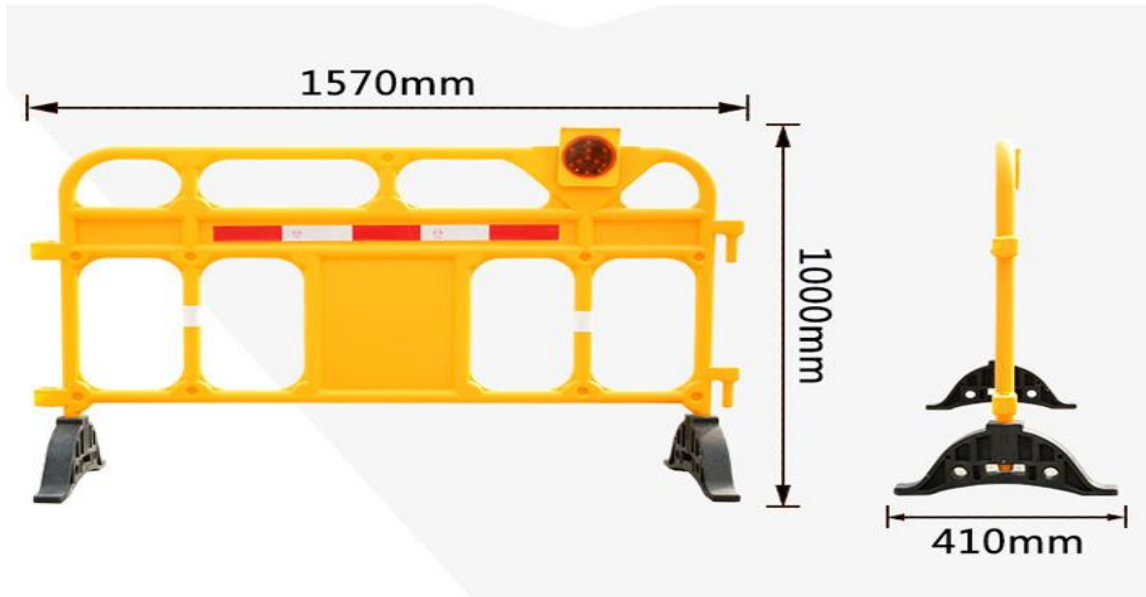

The sign, weighing 1.5 pounds, is lightweight for easy moving and storing but will remain securely in place.

The two-sided sign has a convenient handle for carrying and placement.

Model 型号	Base size 底座尺寸	Height 高度	Top Size 顶端尺寸	Weight 重量
-------------	-------------------	--------------	------------------	--------------

	29cm	61cm	20cm	0.55kg
	30cm	63cm	21cm	0.7kg

Signs Warning Signs

Model 型号	Size 尺寸	Color 颜色	Material 材料	Thickness 厚度
	Customized	Customized	Aluminum	Customized

Plastic Water Filled Barrier

The firm black base is easy to disassemble.

Multiple fences can be connected by hooks.

We can post customized slogans on the guardrail according to customer needs.

Size: 980*150*490*580
Weight: 6.3kg

Model 型号	Base width 底座宽度	Size 尺寸	Color 颜色	Weight 重量
	95cm	157*100cm	Yellow	9kg
	38cm	250*96cm	Yellow	2.2kg
	36cm	140*80cm	Yellow/Red/Customize	7kg
	36cm	150*80cm	Yellow/Red/Customize	9kg
	35cm	56*56cm	Red/Customize	3kg
	36cm	100*150cm	Yellow	7.5kg
	44cm	100*200cm	Yellow	10.5kg
	36cm	100*180cm	Yellow	7.5kg
	85cm	85*110cm	Red	15kg
	57cm	50.5*100cm	Red	6.9kg
	50.5cm	57*90cm	Red	4.75kg
	49cm	98*58cm	Orange/White/Red/Customize	6.3kg