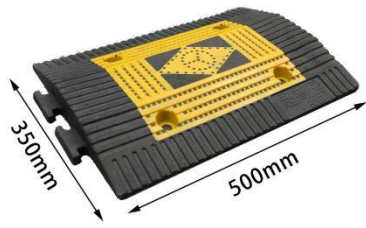

Size: 500*350*50mm
Thickness: 50mm
Weight: 5.8kg