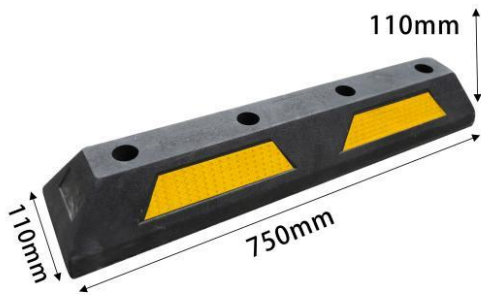

Size: 750*150*110mm
Weight: 5.3kg