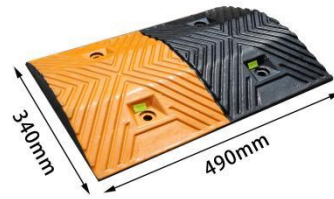

Size: 480*580*30mm
Thickness: 30mm
Weight: 6.6kg

Size: 480*580*45mm
Thickness: 45mm
Weight: 9.9kg

Size: 985*290*35mm
 Thickness: 35mm
 Weight: 6.8kg

Size: 980*335*50mm
 Thickness: 50mm
 Weight: 10.5kg

Size: 490*340*50mm
 Thickness: 50mm
 Weight: 5.1kg