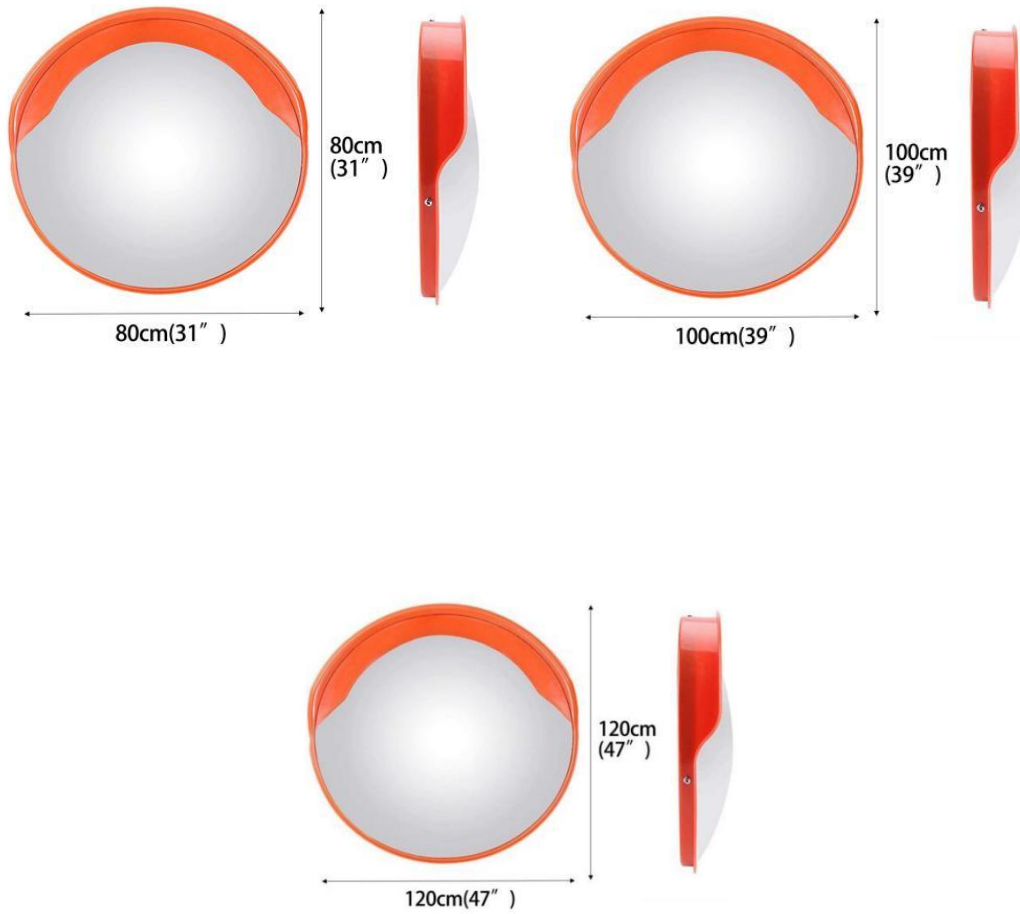

PC Convex Traffic Mirror

Curved security mirror is made of PC which is soft, lightweight but with strong impact resistant and shatterproof.

Featuring a built-in sun shade/rain cover on the top to help resisting the sun and rain.

Our convex mirror has an ABS plastic backing for resistance to impact and wear, ultraviolet light and extreme temperatures.

30cm(12")

30cm(12")

45cm(18")

55cm(22")

60cm(24")

Model 型号	Dimension 尺寸	Package 包装	Material 材质	Weight 重量
	30CM	Carton	ABS+PC	1.5kg
	30CM	Carton	ABS+PC	1.5kg
	45CM	Carton	ABS+PC	1.6kg
	55CM	Carton	ABS+PC	1.8kg
	60CM	Carton	ABS+PC	2.2kg
	75CM	Carton	ABS+PC	3.5kg
	80CM	Carton	ABS+PC	3.8kg
	45CM	Carton	ABS+PC	1.6kg
	55CM	Carton	ABS+PC	1.8kg
	60CM	Carton	ABS+PC	2.5kg
	75CM	Carton	ABS+PC	3.5kg
	80CM	Carton	ABS+PC	3.8kg
	100CM	Carton	ABS+PC	5.6kg
	120CM	Carton	ABS+PC	13kg