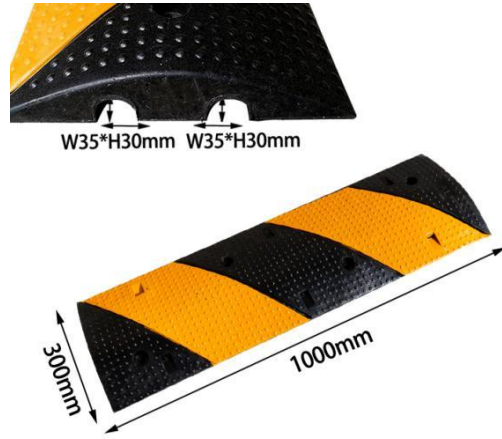

Model 型号	Height 高度	Base Size 底座尺寸	Material 材质	Weight 重量
	65cm	28*28cm	Plastic	0.4-2kg
	68cm	31*31cm	Plastic	0.6-2kg
	70cm	32*32cm	Plastic	0.7-2kg

EVA Traffic Cone

Model 型号	Height 高度	Base Size 底座尺寸	Material 材质	Weight 重量
	50cm	32*32cm	Body: EVA Base: Polymer of rubber and plastic	1.5kg
	70cm	42*42cm	Body: EVA Base: Polymer of rubber and plastic	2.5kg
	90cm	45*45cm	Body: EVA Base: Polymer of rubber and plastic	4kg

The top hole is reserved for direct installation of the LED light to make it more eye-catching.

Height: 400mm
Base size: 244*244*37.5mm
Weight: 0.5kg

Height: 450mm
Base size: 244*244*37.5mm
Weight: 0.53kg

Slow down the vehicle while protecting the cable.

If you're sourcing a cable protector for Outdoor use, just pick one here.

W38*H30mm

Dimension: 1000*300*50mm(±1.5%)
Channel dimension: W38*H30mm

W35*H30mm W35*H30mm