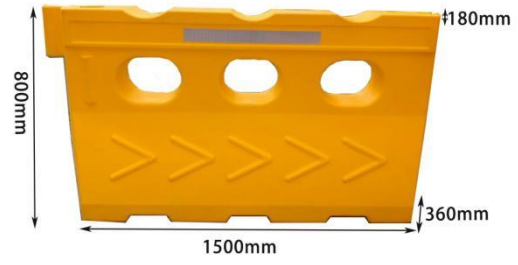

The sign, weighing 1.5 pounds, is lightweight for easy moving and storing but will remain securely in place.

The two-sided sign has a convenient handle for carrying and placement.

Model 型号	Base size 底座尺寸	Height 高度	Top Size 顶端尺寸	Weight 重量
-------------	-------------------	--------------	------------------	--------------

Multiple fences can be connected by hooks.

We can post customized slogans on the guardrail according to customer needs.

Size: 980*150*490*580
Weight: 6.3kg

Model 型号	Base width 底座宽度	Size 尺寸	Color 颜色	Weight 重量
	95cm	157*100cm	Yellow	9kg
	38cm	250*96cm	Yellow	2.2kg
	36cm	140*80cm	Yellow/Red/Customize	7kg
	36cm	150*80cm	Yellow/Red/Customize	9kg
	35cm	56*56cm	Red/Customize	3kg
	36cm	100*150cm	Yellow	7.5kg
	44cm	100*200cm	Yellow	10.5kg
	36cm	100*180cm	Yellow	7.5kg
	85cm	85*110cm	Red	15kg
	57cm	50.5*100cm	Red	6.9kg
	50.5cm	57*90cm	Red	4.75kg
	49cm	98*58cm	Orange/White/Red/Customize	6.3kg