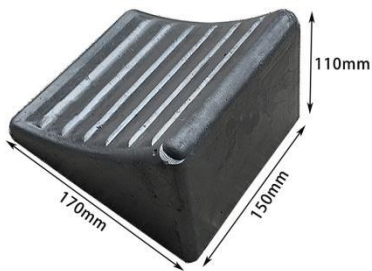

Size: 170*95*95mm
 Weight: 0.8kg

Size: 245*250*180mm
Weight: 7kg

Size: 285*155*185mm
Weight: 4.5kg

Size: 195*100*150mm
Weight: 3.5kg

Size: 240*200*160mm
Weight: 5kg

Size: 170*150*110mm
Weight: 1.5kg

Size: 240*200*150mm
Weight: 3kg