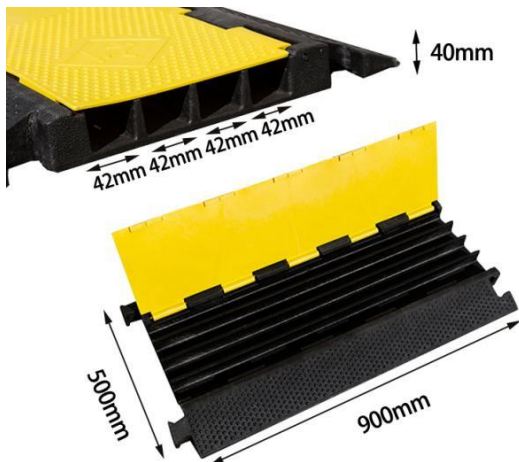

Dimension: 900*500*60mm ($\pm 1.5\%$)
Channel dimension: W42*H40mm