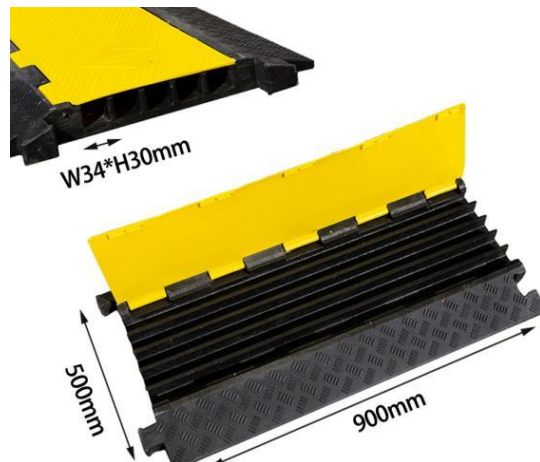

Dimension: 900*500*50mm ($\pm 1.5\%$)
Channel dimension: W34*H30mm