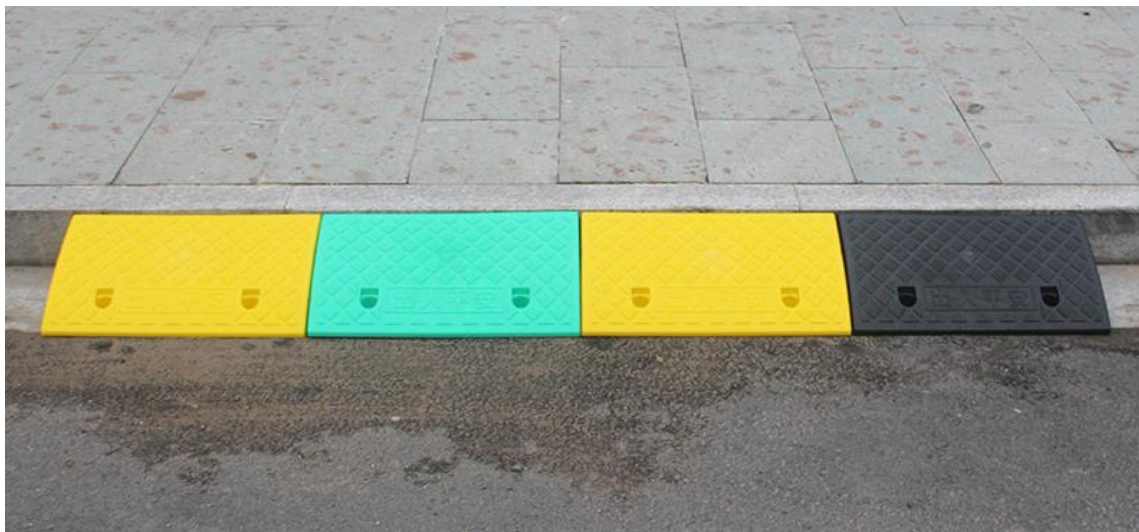

Polymer Of Rubber And Plastic Curb Ramp

Size: 1000*250*50mm
Height: 50mm
Weight: 4kg

Model 型号	Dimension 尺寸	Package 包装	Material 材质	Weight 重量
	1000*250*40mm	Woven bag	Polymer Of Rubber And Plastic	3.4kg
	1000*250*50mm	Woven bag	Polymer Of Rubber And Plastic	4.15kg
	1000*250*60mm	Woven bag	Polymer Of Rubber And Plastic	4.25kg
	1000*250*70mm	Woven bag	Polymer Of Rubber And Plastic	4.65kg
	1000*250*80mm	Woven bag	Polymer Of Rubber And Plastic	5.6kg
	1000*250*90mm	Woven bag	Polymer Of Rubber And Plastic	5.8kg
	1000*250*100mm	Woven bag	Polymer Of Rubber And Plastic	6kg
	1000*300*110mm	Woven bag	Polymer Of Rubber And Plastic	8.35kg
	1000*300*120mm	Woven bag	Polymer Of Rubber And Plastic	7.35kg
	1000*300*130mm	Woven bag	Polymer Of Rubber And Plastic	8.5kg
	1000*350*140mm	Woven bag	Polymer Of Rubber And Plastic	11.5kg
	1000*500*150mm	Woven bag	Polymer Of Rubber And Plastic	19kg
	500*500*150mm	Woven bag	Polymer Of Rubber And Plastic	8kg

PVC Curb Ramp

High-quality PVC material, pressure resistant, non-slip and strong bearing capacity.

The curb ramp is made of high-quality PVC material, which is pressure resistant, non-slip and strong carrying capacity.

The smaller curb ramp is light in weight and easy to use and carry.

Suitable for cars, suitcases, bicycles, motorcycles, wheelchairs, scooters, etc. Rubber ramp mats can easily help heavy equipment to climb without damaging tires or other parts.