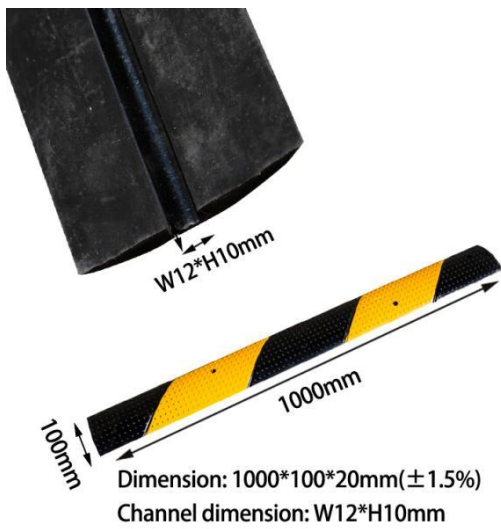

If you're sourcing a cable protector for Outdoor use, just pick one here.