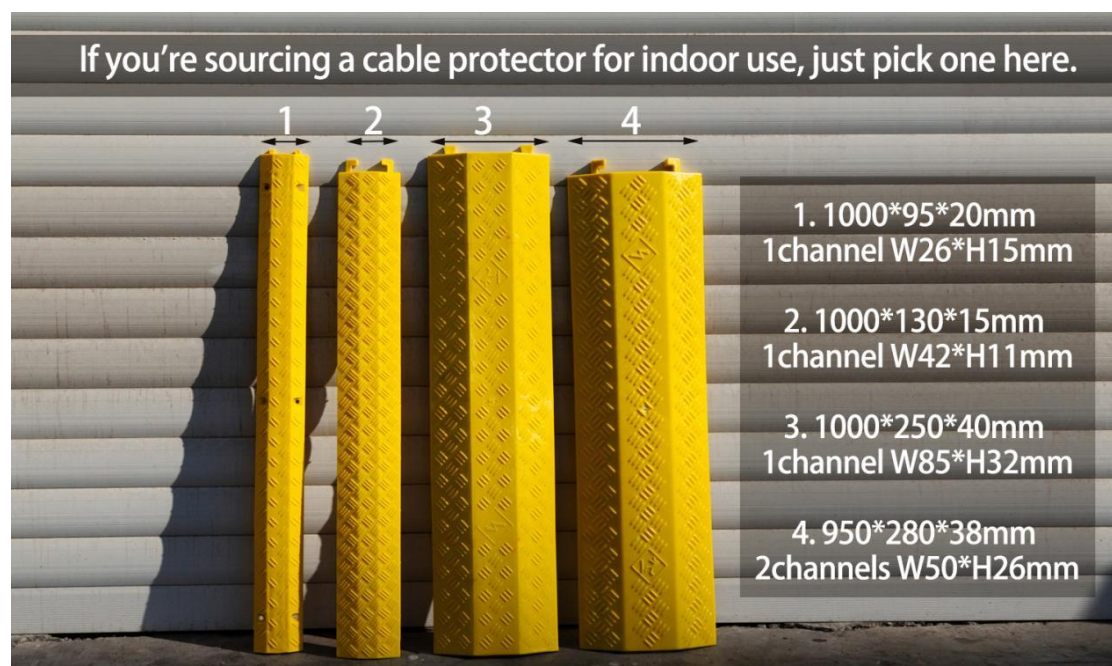

Model 型号	Dimension 尺寸	Package 包装	Channel dimension 线槽尺寸	Weight 重量
	1000*220*32mm	4PCS/bag	W70*H20mm	4kg
	1000*250*50mm	3PCS/bag	W30*H32mm	4.4kg
	1000*300*50mm	2PCS/bag	W35*H30mm	5.9kg
	1000*265*65mm	2PCS/bag	W70*H42mm	5.7kg
	1000*360*70mm	2PCS/bag	W60*H55mm	8.2kg
	1000*580*125mm	1PCS/ bag	W120*H100mm	19.7kg
	900*600*90mm	2PCS/ bag	W90*H70mm	16.8kg
	900*500*75mm	2PCS/ bag	W60*H55mm	13.2kg
	900*500*60mm	2PCS/ bag	W42*H40mm	13.7kg
	900*500*50mm	2PCS/ bag	W34*H30mm	12.8kg

Floor Cord Cover Cord Protector

Made from PVC material, the cable protector is durable.

Come with T-connector, the drop over can be extended to any desired length.

The floor cord cover is ideal for areas with heavy foot traffic such as shopping mall, convention center and warehouse.

The cable ramp is suitable for pedestrian traffic, trolleys and small cars, but not for heavy vehicles.