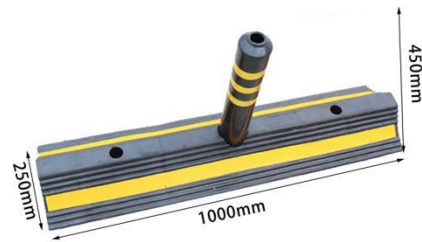

Size: 1000*250*450mm
Weight: 11.5kg

Model 型号	Base diameter 底座直径	Height 高度	Color 颜色	Material 材料	Weight 重量
	1000*200mm	780mm	Red+Yellow+Black	Body: TPU Base: Plastic	4.5kg
	1000*250mm	450mm	Yellow+Black	Rubber	11.5kg