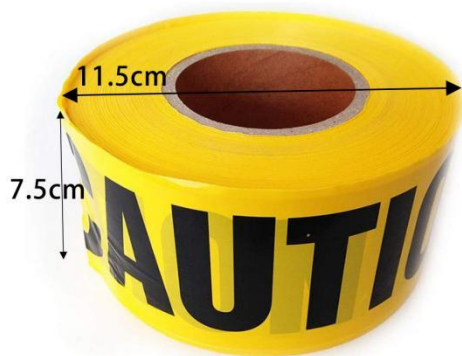

Traffic Cone Retractable Belt Barriers

Provides a quick visual barrier around hazardous areas, involving risk or danger zone to catch your attention to reduce the risk of serious injuries.

The highly visible diagonal stripes are perfect for everyone to easily identify restricted areas and prevent unauthorized persons from safely entering. Use with standard safety/traffic cone

Model 型号	Height 高度	Base Size 底座尺寸	Color 颜色	Weight 重量
	230mm	90mm	Red/Yellow	0.3kg

Safety Barricade Tape

Weatherproof material to hold up during wet and windy area.
 Disposable for easy cleanup for Halloween decorations and themed parties.
 Bright yellow and black bold lettering stand out in any environment