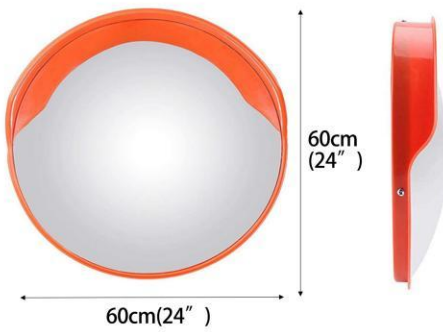

Our convex mirror has an ABS plastic backing for resistance to impact and wear, ultraviolet light and extreme temperatures.

30cm(12")

30cm(12")

45cm(18")

55cm(22")

60cm(24")

Model 型号	Dimension 尺寸	Package 包装	Material 材质	Weight 重量
	30CM	Carton	ABS+PC	1.5kg
	30CM	Carton	ABS+PC	1.5kg
	45CM	Carton	ABS+PC	1.6kg
	55CM	Carton	ABS+PC	1.8kg
	60CM	Carton	ABS+PC	2.2kg
	75CM	Carton	ABS+PC	3.5kg
	80CM	Carton	ABS+PC	3.8kg
	45CM	Carton	ABS+PC	1.6kg
	55CM	Carton	ABS+PC	1.8kg
	60CM	Carton	ABS+PC	2.5kg
	75CM	Carton	ABS+PC	3.5kg
	80CM	Carton	ABS+PC	3.8kg
	100CM	Carton	ABS+PC	5.6kg
	120CM	Carton	ABS+PC	13kg