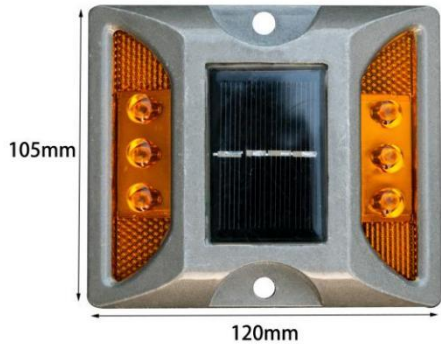

Size: 105*105mm
Height: 23mm
Weight: 300g