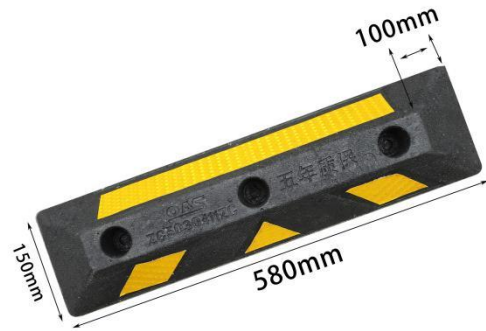

Size: 580*110*85mm
Weight: 3.4kg

Size: 750*150*110mm
Weight: 5.3kg

Size: 750*150*110mm
Weight: 7.65kg

Size: 1830*150*100mm
Weight: 12.3kg

Size: 2010*160*110mm
Weight: 12.65kg

Size: 490*145*90mm
Weight: 3.5kg