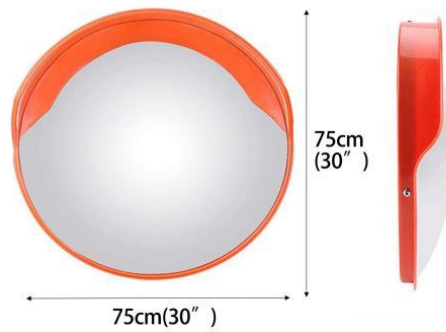

Our convex mirror has an ABS plastic backing for resistance to impact and wear, ultraviolet light and extreme temperatures.

30cm(12")

30cm(12")

45cm(18")

55cm(22")

60cm(24")

Model 型号	Dimension 尺寸	Package 包装	Material 材质	Weight 重量
	30CM	Carton	ABS+PC	1.5kg
	30CM	Carton	ABS+PC	1.5kg
	45CM	Carton	ABS+PC	1.6kg
	55CM	Carton	ABS+PC	1.8kg
	60CM	Carton	ABS+PC	2.2kg
	75CM	Carton	ABS+PC	3.5kg
	80CM	Carton	ABS+PC	3.8kg
	45CM	Carton	ABS+PC	1.6kg
	55CM	Carton	ABS+PC	1.8kg
	60CM	Carton	ABS+PC	2.5kg
	75CM	Carton	ABS+PC	3.5kg
	80CM	Carton	ABS+PC	3.8kg
	100CM	Carton	ABS+PC	5.6kg
	120CM	Carton	ABS+PC	13kg