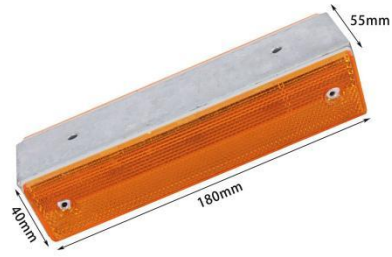

Size: 180*55*40mm

Weight: 200g

Model 型号	Dimension 尺寸	Package 包装	Material 材质	Weight 重量
	T110*B50*H70mm	Carton	PC sheet + cold galvanizing bracket	140g
	180*50*35*40mm	Carton	PC sheet + ABS	100g
	180*55*40mm	Carton	PC sheet + cold galvanizing bracket	200g