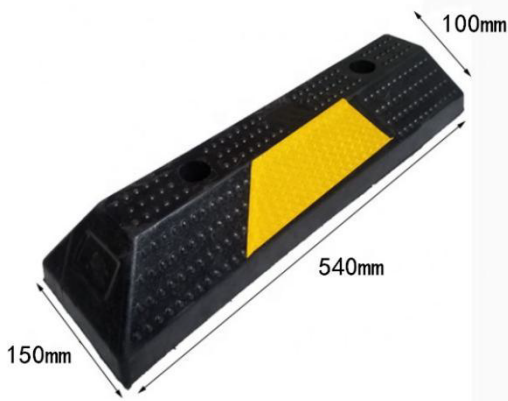

Size: 565*150*90mm
Weight: 2.9kg