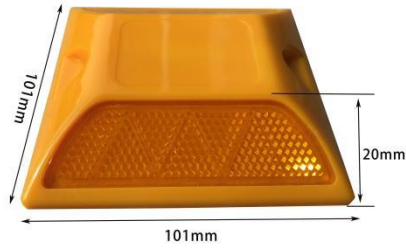

The large square base increases stability, firmly grips the ground, and will not be easily blown over.

Size: 105*105mm
Height: 23mm
Weight: 300g

Size: 100*100*20mm
Height: 65mm
Weight: 210g

Size: 99*99*20mm
Weight: 95g

Size: 100*100mm
Height: 20mm
Weight: 80g

Size: 100*100*20mm
 Height: 65mm
 Weight: 220g

Size: 100*100*20mm
 Height: 20mm
 Weight: 120g

Size: 93*93*50mm
 Height: 18mm
 Weight: 190g

Size: 101*101*20mm
 Weight: 120g