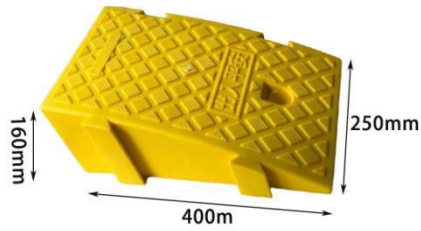

The smaller curb ramp is light in weight and easy to use and carry.

Suitable for cars, suitcases, bicycles, motorcycles, wheelchairs, scooters, etc. Rubber ramp mats can easily help heavy equipment to climb without damaging tires or other parts.

Size: 25*27*7cm

Size: 25*27*11cm

Size: 25*27*13cm

Size: 50*27*11cm

Size: 50*27*13cm

Size: 50*40*17cm

Size: 50*27*7cm

Size: 50*27*9cm