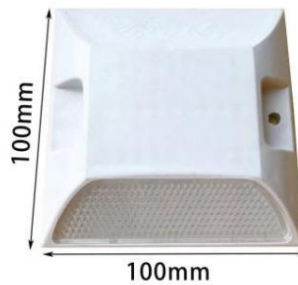

The large square base increases stability, firmly grips the ground, and will not be easily blown over.

Size: 105*105mm
Height: 23mm
Weight: 300g

Size: 100*100*20mm
Height: 65mm
Weight: 210g

Size: 99*99*20mm
Weight: 95g

Size: 100*100mm
Height: 20mm
Weight: 80g

Size: 100*100*20mm
 Height: 65mm
 Weight: 220g

Size: 100*100*20mm
 Height: 20mm
 Weight: 120g

Size: 93*93*50mm
 Height: 18mm
 Weight: 190g

Size: 101*101*20mm
 Weight: 120g