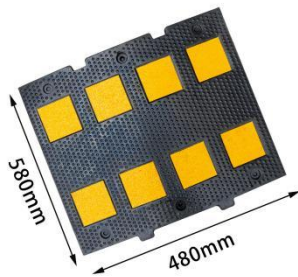

Rubber Speed Bump

Applicable to: roads, stairs, residents, convenience stores, hotels, garages, parking lots, entrances, shopping centers, road teeth, factories and other areas along the street to facilitate the passage of vehicles.

Easy to carry and transport, can be put in the back box, detachable, will not damage the car tires, can be freely spliced, any combination of length, easy to combine, easy to carry

Easy to install, practical, pressure-resistant design, durable bottom shell weight design, improve the compressive strength of the reducer, while reducing the friction at the bottom of the wheel, greatly improving the practical performance

Size: 480*580*30mm
Thickness: 30mm
Weight: 6.6kg