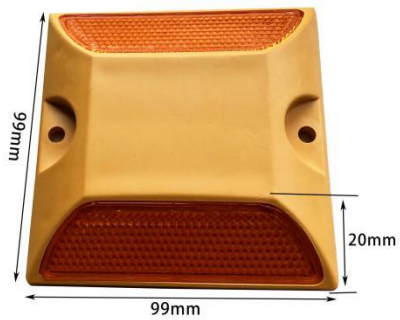

Traffic Road Stud

It is easy to overlap storage and does not take up too much space.

With 2 reflective strips, the cone is very visible during the day or night. Even in fog, rain, snow or other harsh conditions, 360-degree visibility is a sign substitute.

The large square base increases stability, firmly grips the ground, and will not be easily blown over.

Size: 105*105mm
Height: 23mm
Weight: 300g

Size: 100*100*20mm
Height: 65mm
Weight: 210g

Size: 99*99*20mm
Weight: 95g

Size: 100*100mm
Height: 20mm
Weight: 80g

Size: 100*100*20mm
 Height: 65mm
 Weight: 220g

Size: 100*100*20mm
 Height: 20mm
 Weight: 120g

Size: 93*93*50mm
 Height: 18mm
 Weight: 190g

Size: 101*101*20mm
 Weight: 120g