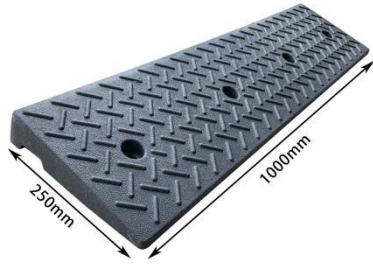

Curb Ramp

Easy to use-no need to drill. For a more permanent installation, there are pre-formed holes for easy installation.

Convenience-The curb threshold ramp allows you to easily push your bike, scooter or car to a new height or vehicle. Our car ramps can be used for any occasion, personal, professional or industrial use.

Rubber Curb Ramp

Size: 50*32*13cm

Size: 50*31*10cm

Size: 48*41*11cm

Size: 50*38*15cm

Size: 50*41*14cm

Size: 1000*150*30mm
Weight: 2.8kg

Model 型号	Dimension 尺寸	Package 包装	Material 材质	Weight 重量
	500*320*130mm	Woven bag	Rubber	10kg
	500*310*100mm	Woven bag	Rubber	9kg
	480*410*110mm	Woven bag	Rubber	11kg
	500*380*150mm	Woven bag	Rubber	11kg
	500*410*140mm	Woven bag	Rubber	15kg
	1000*150*30mm	Woven bag	Rubber	2.8kg

Polymer Of Rubber And Plastic Curb Ramp

Size: 1000*250*50mm
Height: 50mm
Weight: 4kg

Model 型号	Dimension 尺寸	Package 包装	Material 材质	Weight 重量
	1000*250*40mm	Woven bag	Polymer Of Rubber And Plastic	3.4kg
	1000*250*50mm	Woven bag	Polymer Of Rubber And Plastic	4.15kg
	1000*250*60mm	Woven bag	Polymer Of Rubber And Plastic	4.25kg
	1000*250*70mm	Woven bag	Polymer Of Rubber And Plastic	4.65kg
	1000*250*80mm	Woven bag	Polymer Of Rubber And Plastic	5.6kg
	1000*250*90mm	Woven bag	Polymer Of Rubber And Plastic	5.8kg
	1000*250*100mm	Woven bag	Polymer Of Rubber And Plastic	6kg
	1000*300*110mm	Woven bag	Polymer Of Rubber And Plastic	8.35kg
	1000*300*120mm	Woven bag	Polymer Of Rubber And Plastic	7.35kg
	1000*300*130mm	Woven bag	Polymer Of Rubber And Plastic	8.5kg
	1000*350*140mm	Woven bag	Polymer Of Rubber And Plastic	11.5kg
	1000*500*150mm	Woven bag	Polymer Of Rubber And Plastic	19kg
	500*500*150mm	Woven bag	Polymer Of Rubber And Plastic	8kg