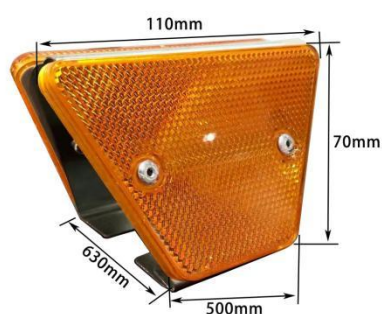

Model 型号	Dimension 尺寸	Package 包装	Material 材质	Weight 重量
	270*120*180mm	Woven bag/Pallet	Rubber	3kg
	170*95*95mm	Woven bag/Pallet	Rubber	0.8kg
	245*250*180mm	Woven bag/Pallet	Rubber	7kg
	285*155*185mm	Woven bag/Pallet	Rubber	4.5kg
	195*100*150mm	Woven bag/Pallet	Rubber	3.5kg
	240*200*160mm	Woven bag/Pallet	Rubber	5kg
	170*150*110mm	Woven bag/Pallet	Rubber	1.5kg
	240*200*150mm	Woven bag/Pallet	Rubber	3kg

Reflective Guardrail Delineator

It is a kind of traffic safety facility, which is set along the edge of the road, displaying the contour of the road and guiding the normal running of the vehicle. The reflector has a reverse reflection performance.

Especially on the highways and roads, when the vehicle runs fast, but in the process of vehicles running in the night, visual distance is shorter, this will greatly reduce the safety of driving, so in order to reach the goal of safe driving, road ahead linear indication is very important. Setting and continuous guardrail reflector is one of the effective means.

Size: T110*B50*H70mm
Weight: 140g