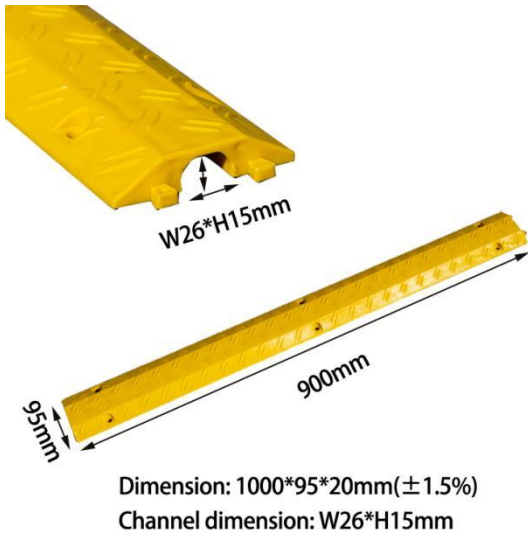

Model 型号	Height 高度	Base Size 底座尺寸	Material 材质	Weight 重量
	65cm	28*28cm	Plastic	0.4-2kg
	68cm	31*31cm	Plastic	0.6-2kg
	70cm	32*32cm	Plastic	0.7-2kg

EVA Traffic Cone

Model 型号	Height 高度	Base Size 底座尺寸	Material 材质	Weight 重量
	50cm	32*32cm	Body: EVA Base: Polymer of rubber and plastic	1.5kg
	70cm	42*42cm	Body: EVA Base: Polymer of rubber and plastic	2.5kg
	90cm	45*45cm	Body: EVA Base: Polymer of rubber and plastic	4kg

The top hole is reserved for direct installation of the LED light to make it more eye-catching.

Height: 400mm
Base size: 244*244*37.5mm
Weight: 0.5kg

Height: 450mm
Base size: 244*244*37.5mm
Weight: 0.53kg

Floor Cord Cover Cord Protector

Made from PVC material, the cable protector is durable.

Come with T-connector, the drop over can be extended to any desired length.

The floor cord cover is ideal for areas with heavy foot traffic such as shopping mall, convention center and warehouse.

The cable ramp is suitable for pedestrian traffic, trolleys and small cars, but not for heavy vehicles.

Model 型号	Dimension 尺寸	Color 颜色	Package 包装	Channel dimension 线槽尺寸	Weight 重量
	1000*95*20mm	Yellow,black	20PCS/bag	W26*H15mm	0.6kg
	955*125*15mm	Yellow,black	20PCS/bag	W42*H11mm	0.7kg
	1000*250*40mm	Yellow	4PCS/bag	W85*H32mm	1.75kg
	950*280*38mm	Yellow	4PCS/bag	W50*H26mm	2.25kg