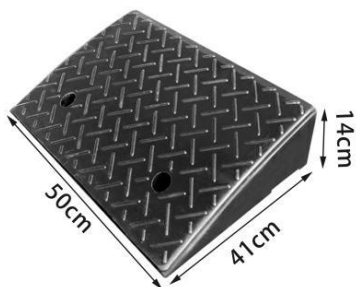

Rubber Curb Ramp

Size: 50*32*13cm

Size: 50*31*10cm

Size: 48*41*11cm

Size: 50*38*15cm

Size: 50*41*14cm

Size: 1000*150*30mm
Weight: 2.8kg

Model 型号	Dimension 尺寸	Package 包装	Material 材质	Weight 重量
	500*320*130mm	Woven bag	Rubber	10kg
	500*310*100mm	Woven bag	Rubber	9kg
	480*410*110mm	Woven bag	Rubber	11kg
	500*380*150mm	Woven bag	Rubber	11kg
	500*410*140mm	Woven bag	Rubber	15kg
	1000*150*30mm	Woven bag	Rubber	2.8kg

Polymer Of Rubber And Plastic Curb Ramp

Size: 1000*250*50mm
Height: 50mm
Weight: 4kg

Model 型号	Dimension 尺寸	Package 包装	Material 材质	Weight 重量
	1000*250*40mm	Woven bag	Polymer Of Rubber And Plastic	3.4kg
	1000*250*50mm	Woven bag	Polymer Of Rubber And Plastic	4.15kg
	1000*250*60mm	Woven bag	Polymer Of Rubber And Plastic	4.25kg
	1000*250*70mm	Woven bag	Polymer Of Rubber And Plastic	4.65kg
	1000*250*80mm	Woven bag	Polymer Of Rubber And Plastic	5.6kg
	1000*250*90mm	Woven bag	Polymer Of Rubber And Plastic	5.8kg
	1000*250*100mm	Woven bag	Polymer Of Rubber And Plastic	6kg
	1000*300*110mm	Woven bag	Polymer Of Rubber And Plastic	8.35kg
	1000*300*120mm	Woven bag	Polymer Of Rubber And Plastic	7.35kg
	1000*300*130mm	Woven bag	Polymer Of Rubber And Plastic	8.5kg
	1000*350*140mm	Woven bag	Polymer Of Rubber And Plastic	11.5kg
	1000*500*150mm	Woven bag	Polymer Of Rubber And Plastic	19kg
	500*500*150mm	Woven bag	Polymer Of Rubber And Plastic	8kg