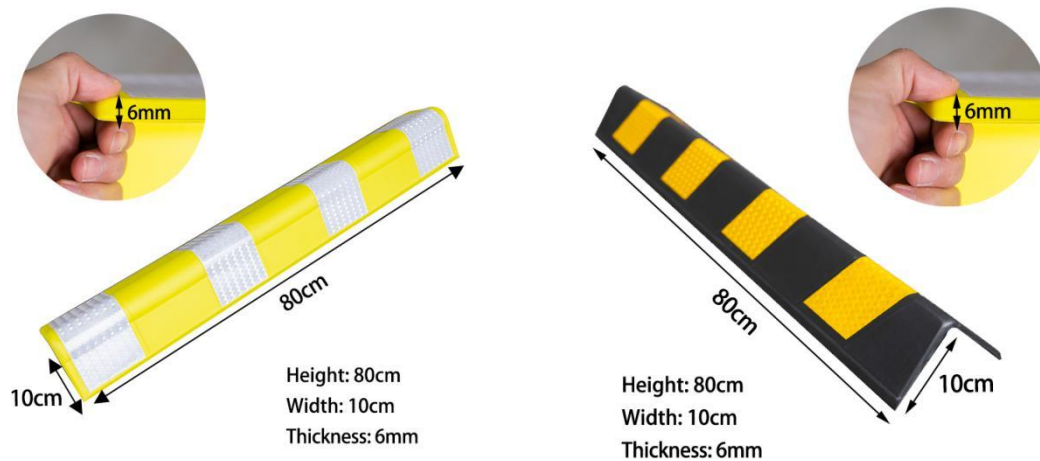

Model 型号	Dimension 尺寸	Package 包装	Material 材质	Weight 重量
	1200*100*10mm	Woven bag	Rubber	1.85kg
	1000*100*10mm	Woven bag	Rubber	1.6kg
	800*100*10mm	Woven bag	Rubber	1.3kg
	600*80*10mm	Woven bag	Rubber	1kg
	1000*100*10mm	Woven bag	Rubber	1.75kg
	800*100*10mm	Woven bag	Rubber	1.3kg
	600*100*10mm	Woven bag	Rubber	1.1kg
	1200*100*10mm	Woven bag	Rubber	2.5kg
	800*10*8mm	Woven bag	Rubber	1.6kg
	800*100*8mm	Woven bag	Rubber	1.1kg

Eva Corner Guards For Parking Lot

Model 型号	Dimension 尺寸	Angle 角度	Material 材质	Weight 重量
	800*100*6mm	Round Angle	EVA	0.15kg
	800*100*6mm	Right Angle	EVA	0.15kg

Crowd Control Stanchion

High-quality ABS belt cassette : Retractable belt, used in combination according to your preference length.

Swivel buckle design Never been so convenient. Just push and turn, it finished.

Water filled base: Heavier the base. Also pay attention to environment protection.