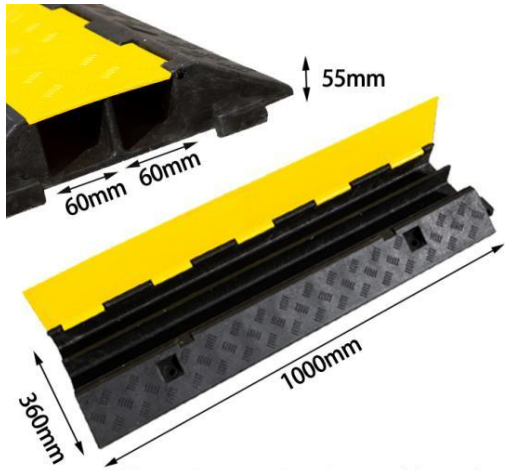

Dimension: 1000*360*70mm ($\pm 1.5\%$)
Channel dimension: W60*H55mm