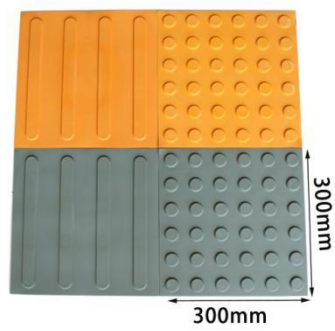

Anti-UV and Anti-Skid design, can bear direct-sunlight, rugged and durable, it can be used for a long time.

Size: 250*250mm
Thickness: 2mm
Weight: 0.3kg

Size: 300*300mm
Thickness: 2mm
Weight: 0.35kg

Size: 400*400mm
 Thickness: 2mm
 Weight: 0.85kg