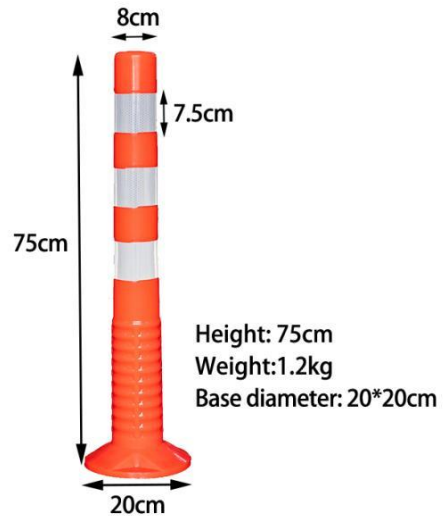

PU Warning Post