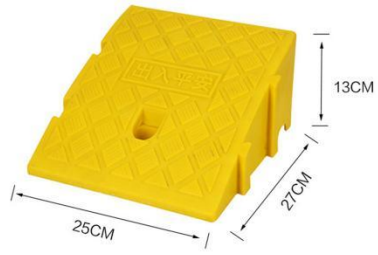

Polymer Of Rubber And Plastic Curb Ramp

Size: 1000*250*50mm
Height: 50mm
Weight: 4kg

Model 型号	Dimension 尺寸	Package 包装	Material 材质	Weight 重量
	1000*250*40mm	Woven bag	Polymer Of Rubber And Plastic	3.4kg
	1000*250*50mm	Woven bag	Polymer Of Rubber And Plastic	4.15kg
	1000*250*60mm	Woven bag	Polymer Of Rubber And Plastic	4.25kg
	1000*250*70mm	Woven bag	Polymer Of Rubber And Plastic	4.65kg
	1000*250*80mm	Woven bag	Polymer Of Rubber And Plastic	5.6kg
	1000*250*90mm	Woven bag	Polymer Of Rubber And Plastic	5.8kg
	1000*250*100mm	Woven bag	Polymer Of Rubber And Plastic	6kg
	1000*300*110mm	Woven bag	Polymer Of Rubber And Plastic	8.35kg
	1000*300*120mm	Woven bag	Polymer Of Rubber And Plastic	7.35kg
	1000*300*130mm	Woven bag	Polymer Of Rubber And Plastic	8.5kg
	1000*350*140mm	Woven bag	Polymer Of Rubber And Plastic	11.5kg
	1000*500*150mm	Woven bag	Polymer Of Rubber And Plastic	19kg
	500*500*150mm	Woven bag	Polymer Of Rubber And Plastic	8kg

The smaller curb ramp is light in weight and easy to use and carry.

Suitable for cars, suitcases, bicycles, motorcycles, wheelchairs, scooters, etc. Rubber ramp mats can easily help heavy equipment to climb without damaging tires or other parts.

Size: 25*27*7cm

Size: 25*27*11cm

Size: 25*27*13cm

Size: 50*27*11cm

Size: 50*27*13cm

Size: 50*40*17cm

Size: 50*27*7cm

Size: 50*27*9cm