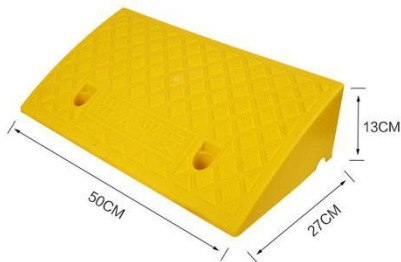

The smaller curb ramp is light in weight and easy to use and carry.

Suitable for cars, suitcases, bicycles, motorcycles, wheelchairs, scooters, etc. Rubber ramp mats can easily help heavy equipment to climb without damaging tires or other parts.

Size: 25*27*7cm

Size: 25*27*11cm

Size: 25*27*13cm

Size: 50*27*11cm

Size: 50*27*13cm

Size: 50*40*17cm

Size: 50*27*7cm

Size: 50*27*9cm