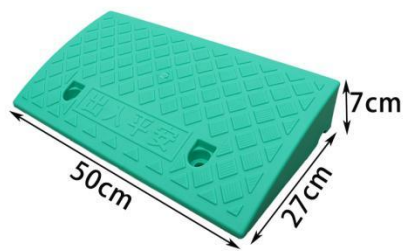

The smaller curb ramp is light in weight and easy to use and carry.

Suitable for cars, suitcases, bicycles, motorcycles, wheelchairs, scooters, etc. Rubber ramp mats can easily help heavy equipment to climb without damaging tires or other parts.

Size: 25*27*7cm

Size: 25*27*11cm

Size: 25*27*13cm

Size: 50*27*11cm

Size: 50*27*13cm

Size: 50*40*17cm

Size: 50*27*7cm

Size: 50*27*9cm