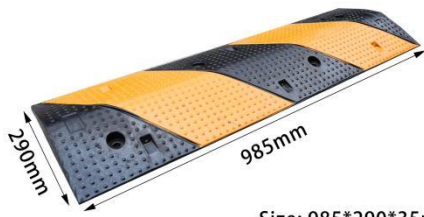

Size: 985*290*35mm
Thickness: 35mm
Weight: 6.8kg