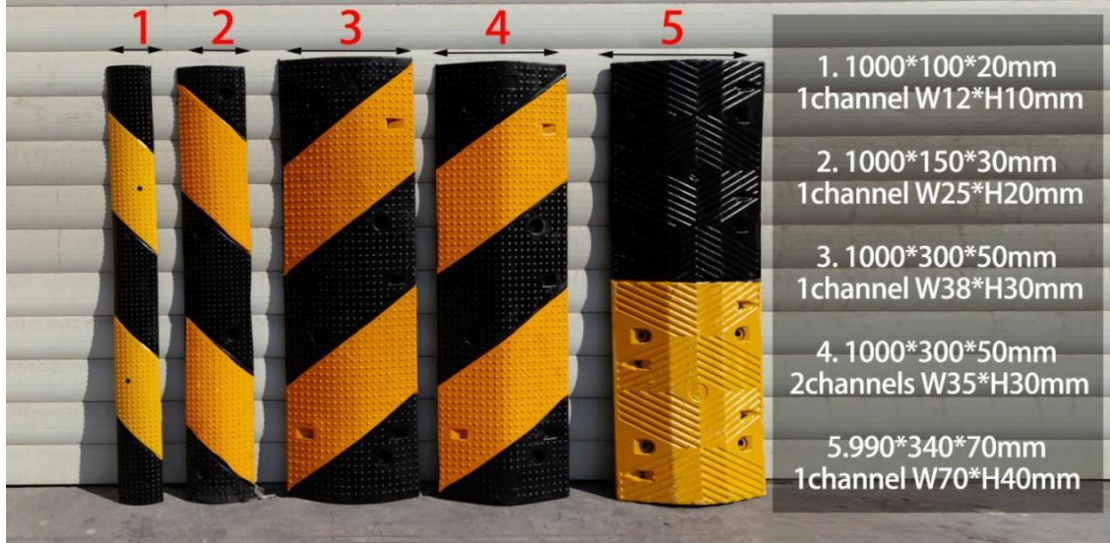

If you're sourcing a cable protector for Outdoor use, just pick one here.