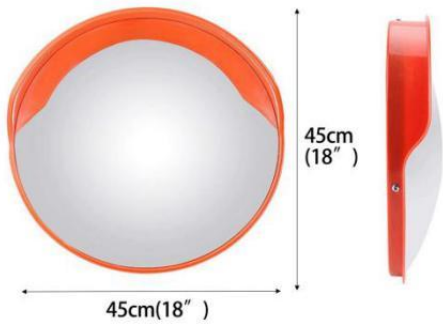

Our convex mirror has an ABS plastic backing for resistance to impact and wear, ultraviolet light and extreme temperatures.

30cm(12")

30cm(12")

45cm(18")

55cm(22")

60cm(24")

Model 型号	Dimension 尺寸	Package 包装	Material 材质	Weight 重量
	30CM	Carton	ABS+PC	1.5kg
	30CM	Carton	ABS+PC	1.5kg
	45CM	Carton	ABS+PC	1.6kg
	55CM	Carton	ABS+PC	1.8kg
	60CM	Carton	ABS+PC	2.2kg
	75CM	Carton	ABS+PC	3.5kg
	80CM	Carton	ABS+PC	3.8kg
	45CM	Carton	ABS+PC	1.6kg
	55CM	Carton	ABS+PC	1.8kg
	60CM	Carton	ABS+PC	2.5kg
	75CM	Carton	ABS+PC	3.5kg
	80CM	Carton	ABS+PC	3.8kg
	100CM	Carton	ABS+PC	5.6kg
	120CM	Carton	ABS+PC	13kg