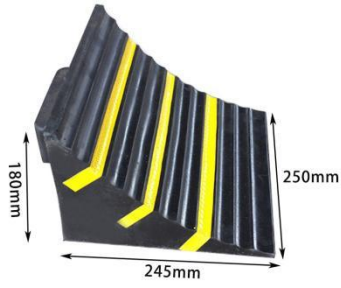

Size: 245*250*180mm
Weight: 7kg