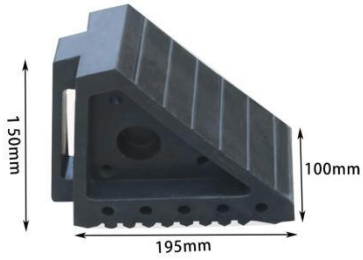

Size: 195*100*150mm
Weight: 3.5kg