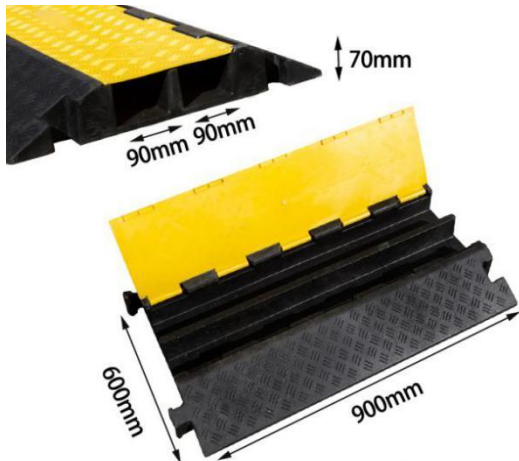

Dimension: 900*600*90mm ($\pm 1.5\%$)
Channel dimension: W90*H70mm