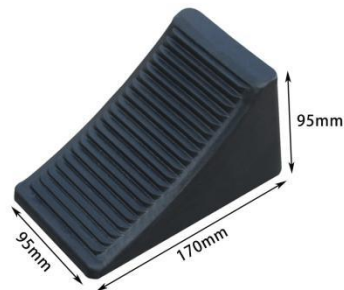

Anti-UV and Anti-Skid design, can bear direct-sunlight, rugged and durable, it can be used for a long time.

Size: 250*250mm
Thickness: 2mm
Weight: 0.3kg

Size: 300*300mm
Thickness: 2mm
Weight: 0.35kg

Size: 400*400mm
 Thickness: 2mm
 Weight: 0.85kg

It can work under all conditions: explanatory explanatory and suspicious criminal behavior.

Lightweight and easy to store, it is very suitable for any vehicle profile and more suitable for any wheel.

Size: 270*120*180mm
 Weight: 3kg