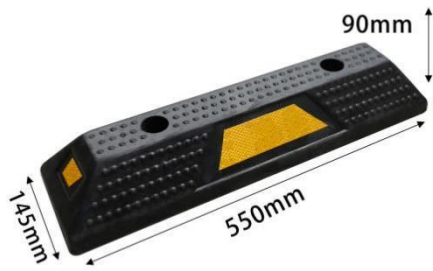

Size: 550*145*90mm
Weight: 4kg