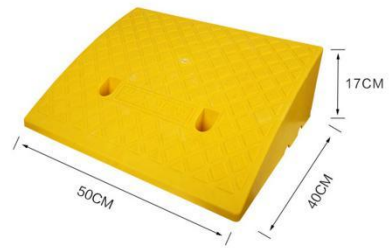

The smaller curb ramp is light in weight and easy to use and carry.

Suitable for cars, suitcases, bicycles, motorcycles, wheelchairs, scooters, etc. Rubber ramp mats can easily help heavy equipment to climb without damaging tires or other parts.

Size: 25*27*7cm

Size: 25*27*11cm

Size: 25*27*13cm

Size: 50*27*11cm

Size: 50*27*13cm

Size: 50*40*17cm

Size: 50*27*7cm

Size: 50*27*9cm