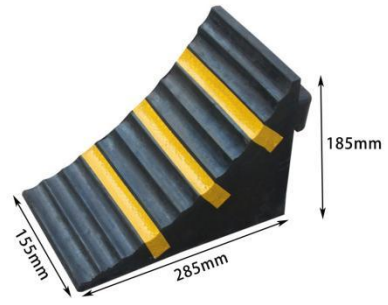

Size: 285*155*185mm
Weight: 4.5kg