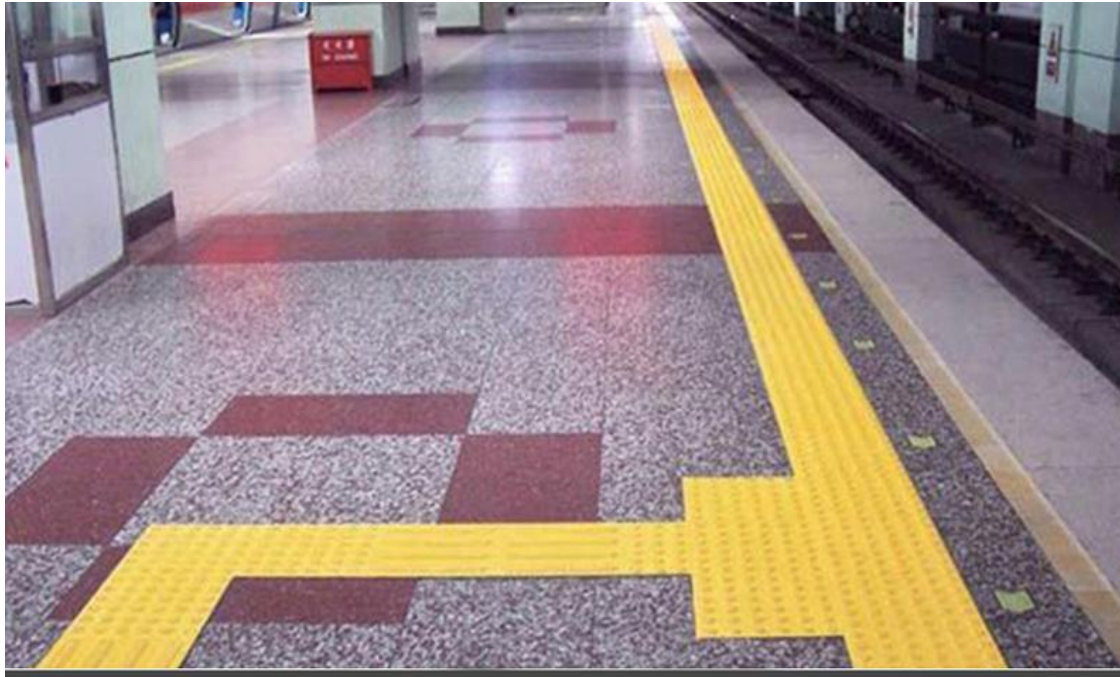

Size: 250*250mm
Thickness: 2mm
Weight: 0.3kg