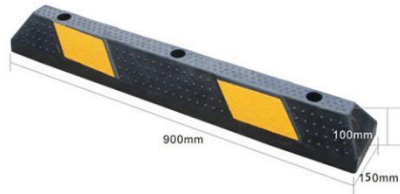

Size: 900*150*100mm
Weight: 9kg