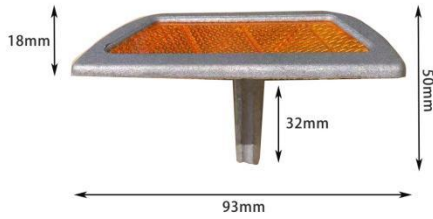

Traffic Road Stud

It is easy to overlap storage and does not take up too much space.

With 2 reflective strips, the cone is very visible during the day or night. Even in fog, rain, snow or other harsh conditions, 360-degree visibility is a sign substitute.

The large square base increases stability, firmly grips the ground, and will not be easily blown over.

Size: 105*105mm
Height: 23mm
Weight: 300g

Size: 100*100*20mm
Height: 65mm
Weight: 210g

Size: 99*99*20mm
Weight: 95g

Size: 100*100mm
Height: 20mm
Weight: 80g

Size: 100*100*20mm
 Height: 65mm
 Weight: 220g

Size: 100*100*20mm
 Height: 20mm
 Weight: 120g

Size: 93*93*50mm
 Height: 18mm
 Weight: 190g

Size: 101*101*20mm
 Weight: 120g