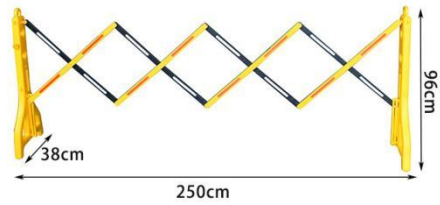

The sign, weighing 1.5 pounds, is lightweight for easy moving and storing but will remain securely in place.

The two-sided sign has a convenient handle for carrying and placement.

Model 型号	Base size 底座尺寸	Height 高度	Top Size 顶端尺寸	Weight 重量
-------------	-------------------	--------------	------------------	--------------

Multiple fences can be connected by hooks.

We can post customized slogans on the guardrail according to customer needs.

Size: 980*150*490*580
Weight: 6.3kg

Model 型号	Base width 底座宽度	Size 尺寸	Color 颜色	Weight 重量
	95cm	157*100cm	Yellow	9kg
	38cm	250*96cm	Yellow	2.2kg
	36cm	140*80cm	Yellow/Red/Customize	7kg
	36cm	150*80cm	Yellow/Red/Customize	9kg
	35cm	56*56cm	Red/Customize	3kg
	36cm	100*150cm	Yellow	7.5kg
	44cm	100*200cm	Yellow	10.5kg
	36cm	100*180cm	Yellow	7.5kg
	85cm	85*110cm	Red	15kg
	57cm	50.5*100cm	Red	6.9kg
	50.5cm	57*90cm	Red	4.75kg
	49cm	98*58cm	Orange/White/Red/Customize	6.3kg