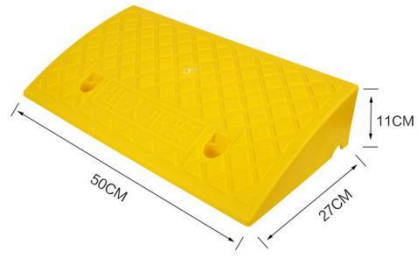

Polymer Of Rubber And Plastic Curb Ramp

Size: 1000*250*50mm
Height: 50mm
Weight: 4kg

Model 型号	Dimension 尺寸	Package 包装	Material 材质	Weight 重量
	1000*250*40mm	Woven bag	Polymer Of Rubber And Plastic	3.4kg
	1000*250*50mm	Woven bag	Polymer Of Rubber And Plastic	4.15kg
	1000*250*60mm	Woven bag	Polymer Of Rubber And Plastic	4.25kg
	1000*250*70mm	Woven bag	Polymer Of Rubber And Plastic	4.65kg
	1000*250*80mm	Woven bag	Polymer Of Rubber And Plastic	5.6kg
	1000*250*90mm	Woven bag	Polymer Of Rubber And Plastic	5.8kg
	1000*250*100mm	Woven bag	Polymer Of Rubber And Plastic	6kg
	1000*300*110mm	Woven bag	Polymer Of Rubber And Plastic	8.35kg
	1000*300*120mm	Woven bag	Polymer Of Rubber And Plastic	7.35kg
	1000*300*130mm	Woven bag	Polymer Of Rubber And Plastic	8.5kg
	1000*350*140mm	Woven bag	Polymer Of Rubber And Plastic	11.5kg
	1000*500*150mm	Woven bag	Polymer Of Rubber And Plastic	19kg
	500*500*150mm	Woven bag	Polymer Of Rubber And Plastic	8kg

PVC Curb Ramp

High-quality PVC material, pressure resistant, non-slip and strong bearing capacity.

The curb ramp is made of high-quality PVC material, which is pressure resistant, non-slip and strong carrying capacity.

The smaller curb ramp is light in weight and easy to use and carry.

Suitable for cars, suitcases, bicycles, motorcycles, wheelchairs, scooters, etc. Rubber ramp mats can easily help heavy equipment to climb without damaging tires or other parts.

Size: 25*27*7cm

Size: 25*27*11cm

Size: 25*27*13cm

Size: 50*27*11cm

Size: 50*27*13cm

Size: 50*40*17cm

Size: 50*27*7cm

Size: 50*27*9cm