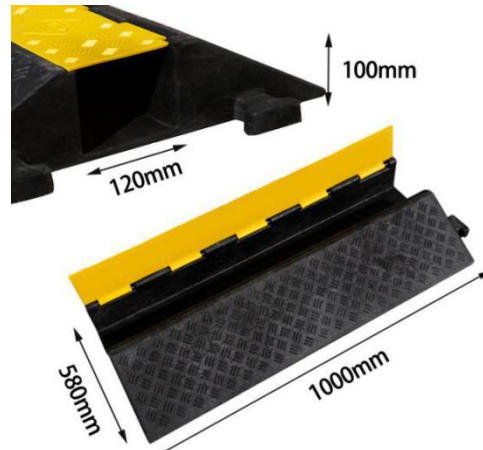

Dimension: 1000*580*125mm ($\pm 1.5\%$)
Channel dimension: W120*H100mm