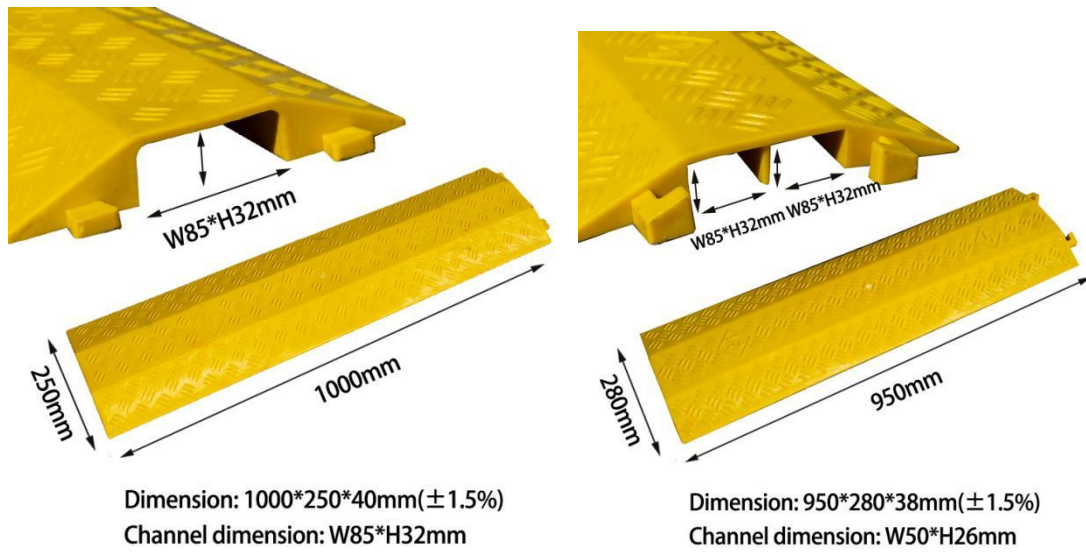

Model 型号	Height 高度	Base Size 底座尺寸	Material 材质	Weight 重量
	65cm	28*28cm	Plastic	0.4-2kg
	68cm	31*31cm	Plastic	0.6-2kg
	70cm	32*32cm	Plastic	0.7-2kg

EVA Traffic Cone

Model 型号	Height 高度	Base Size 底座尺寸	Material 材质	Weight 重量
	50cm	32*32cm	Body: EVA Base: Polymer of rubber and plastic	1.5kg
	70cm	42*42cm	Body: EVA Base: Polymer of rubber and plastic	2.5kg
	90cm	45*45cm	Body: EVA Base: Polymer of rubber and plastic	4kg

The unique modular design makes the cable protector ramp easy to connect multiple ramps together for spanning larger lengths of cable.

The base has strong stability and can absorb the shock very well. Sloping edges for convenient passage.

Floor Cord Cover Cord Protector

Made from PVC material, the cable protector is durable.

Come with T-connector, the drop over can be extended to any desired length.

The floor cord cover is ideal for areas with heavy foot traffic such as shopping mall, convention center and warehouse.

The cable ramp is suitable for pedestrian traffic, trolleys and small cars, but not for heavy vehicles.

Model 型号	Dimension 尺寸	Color 颜色	Package 包装	Channel dimension 线槽尺寸	Weight 重量
	1000*95*20mm	Yellow,black	20PCS/bag	W26*H15mm	0.6kg
	955*125*15mm	Yellow,black	20PCS/bag	W42*H11mm	0.7kg
	1000*250*40mm	Yellow	4PCS/bag	W85*H32mm	1.75kg
	950*280*38mm	Yellow	4PCS/bag	W50*H26mm	2.25kg