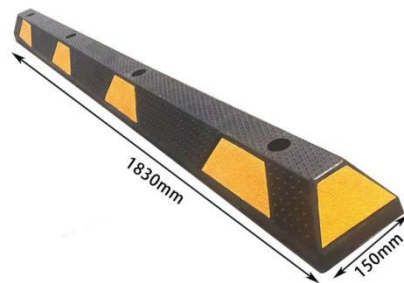

Size: 1830*150*100mm
Weight: 16kg