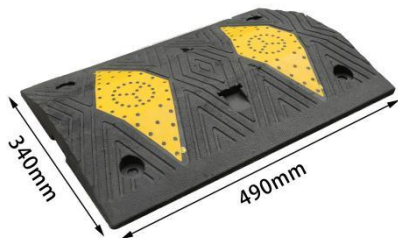

Size: 500*350*50mm
Thickness: 50mm
Weight: 5.8kg

Size: 500*340*70mm
Thickness: 70mm
Weight: 6.8kg

Size: 500*380*45mm
Thickness: 45mm
Weight: 4.95kg

Size: 500*300*35mm
Thickness: 35mm
Weight: 3.25kg

Size: 490*340*50mm
Thickness: 50mm
Weight: 4.35kg