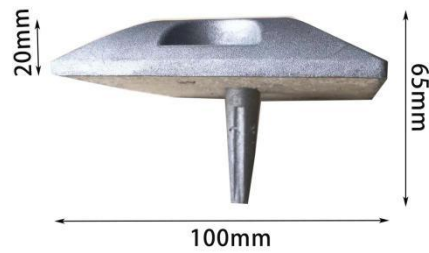

Traffic Road Stud

It is easy to overlap storage and does not take up too much space.

With 2 reflective strips, the cone is very visible during the day or night. Even in fog, rain, snow or other harsh conditions, 360-degree visibility is a sign substitute.

The large square base increases stability, firmly grips the ground, and will not be easily blown over.

Size: 105*105mm
Height: 23mm
Weight: 300g

Size: 100*100*20mm
Height: 65mm
Weight: 210g

Size: 99*99*20mm
Weight: 95g

Size: 100*100mm
Height: 20mm
Weight: 80g

Size: 100*100*20mm
 Height: 65mm
 Weight: 220g

Size: 100*100*20mm
 Height: 20mm
 Weight: 120g

Size: 93*93*50mm
 Height: 18mm
 Weight: 190g

Size: 101*101*20mm
 Weight: 120g