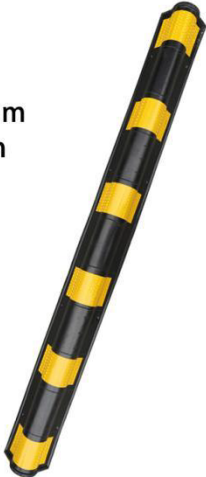

Size: 1200*100mm
Thickness: 10mm
Weight: 2.5kg