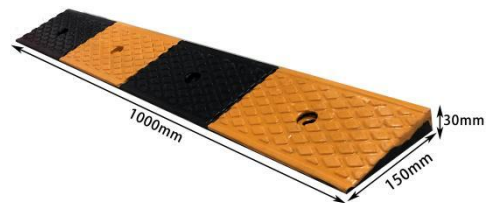

Rubber Curb Ramp

Size: 50*32*13cm

Size: 50*31*10cm

Size: 48*41*11cm

Size: 50*38*15cm

Size: 50*41*14cm

Size: 1000*150*30mm
Weight: 2.8kg

Model 型号	Dimension 尺寸	Package 包装	Material 材质	Weight 重量
	500*320*130mm	Woven bag	Rubber	10kg
	500*310*100mm	Woven bag	Rubber	9kg
	480*410*110mm	Woven bag	Rubber	11kg
	500*380*150mm	Woven bag	Rubber	11kg
	500*410*140mm	Woven bag	Rubber	15kg
	1000*150*30mm	Woven bag	Rubber	2.8kg

Polymer Of Rubber And Plastic Curb Ramp

Size: 1000*250*50mm
Height: 50mm
Weight: 4kg

Model 型号	Dimension 尺寸	Package 包装	Material 材质	Weight 重量
	1000*250*40mm	Woven bag	Polymer Of Rubber And Plastic	3.4kg
	1000*250*50mm	Woven bag	Polymer Of Rubber And Plastic	4.15kg
	1000*250*60mm	Woven bag	Polymer Of Rubber And Plastic	4.25kg
	1000*250*70mm	Woven bag	Polymer Of Rubber And Plastic	4.65kg
	1000*250*80mm	Woven bag	Polymer Of Rubber And Plastic	5.6kg
	1000*250*90mm	Woven bag	Polymer Of Rubber And Plastic	5.8kg
	1000*250*100mm	Woven bag	Polymer Of Rubber And Plastic	6kg
	1000*300*110mm	Woven bag	Polymer Of Rubber And Plastic	8.35kg
	1000*300*120mm	Woven bag	Polymer Of Rubber And Plastic	7.35kg
	1000*300*130mm	Woven bag	Polymer Of Rubber And Plastic	8.5kg
	1000*350*140mm	Woven bag	Polymer Of Rubber And Plastic	11.5kg
	1000*500*150mm	Woven bag	Polymer Of Rubber And Plastic	19kg
	500*500*150mm	Woven bag	Polymer Of Rubber And Plastic	8kg