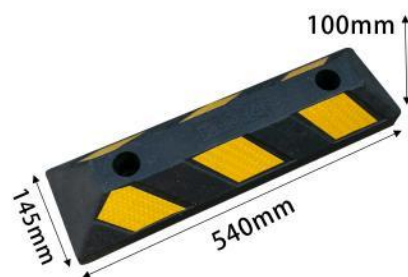

Size: 540*145*100mm
Weight: 4.3kg