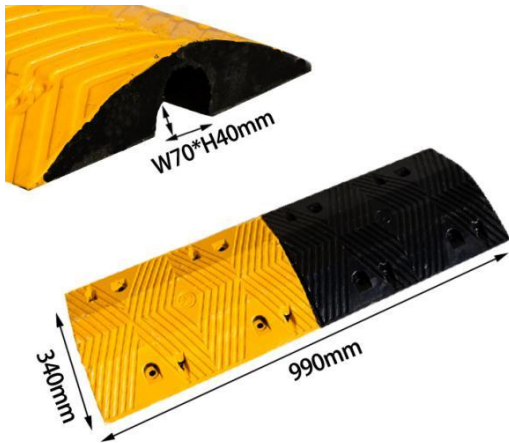

W70*H40mm

Dimension: 990*340*70mm(±1.5%)
Channel dimension: W70*H40mm