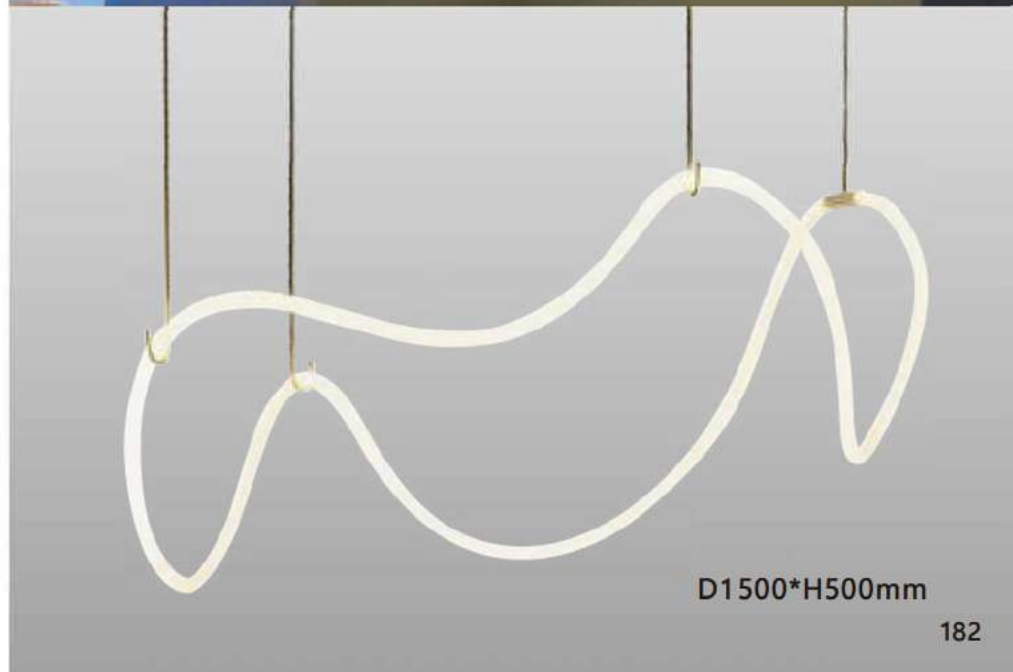

D340\*H550mm

L1200\*H230mm  
L1600\*H255mm

L1100\*H300mm  
L1500\*H300mm  
L2000\*H300mm

D600MM

D800MM

D300\*H600MM

Rope: 10 meters

D1500\*H500mm