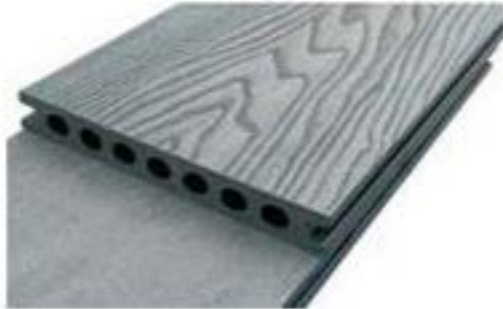

WATERPROOF

DECKING

30 WOOD TEXTURE, BETTER ANTI-SLIP & WEAR-RESISTANT,

KEEPING THE WOOD NATURE, BUT BETTER THAN WOOD

It is processed with exquisite craftsmanship, making the traditional wood plastic composite decking more natural, ensuring the natural wood grain, and improving the performances such as anti-slip, wear-resistant etc. It is a good wood composite decking that is worthy of choice.

MORE CHOICES TEXTURED & EXQUISITE HANDSOME & HARDY

Top Sales!

21X145 MM

COLOR