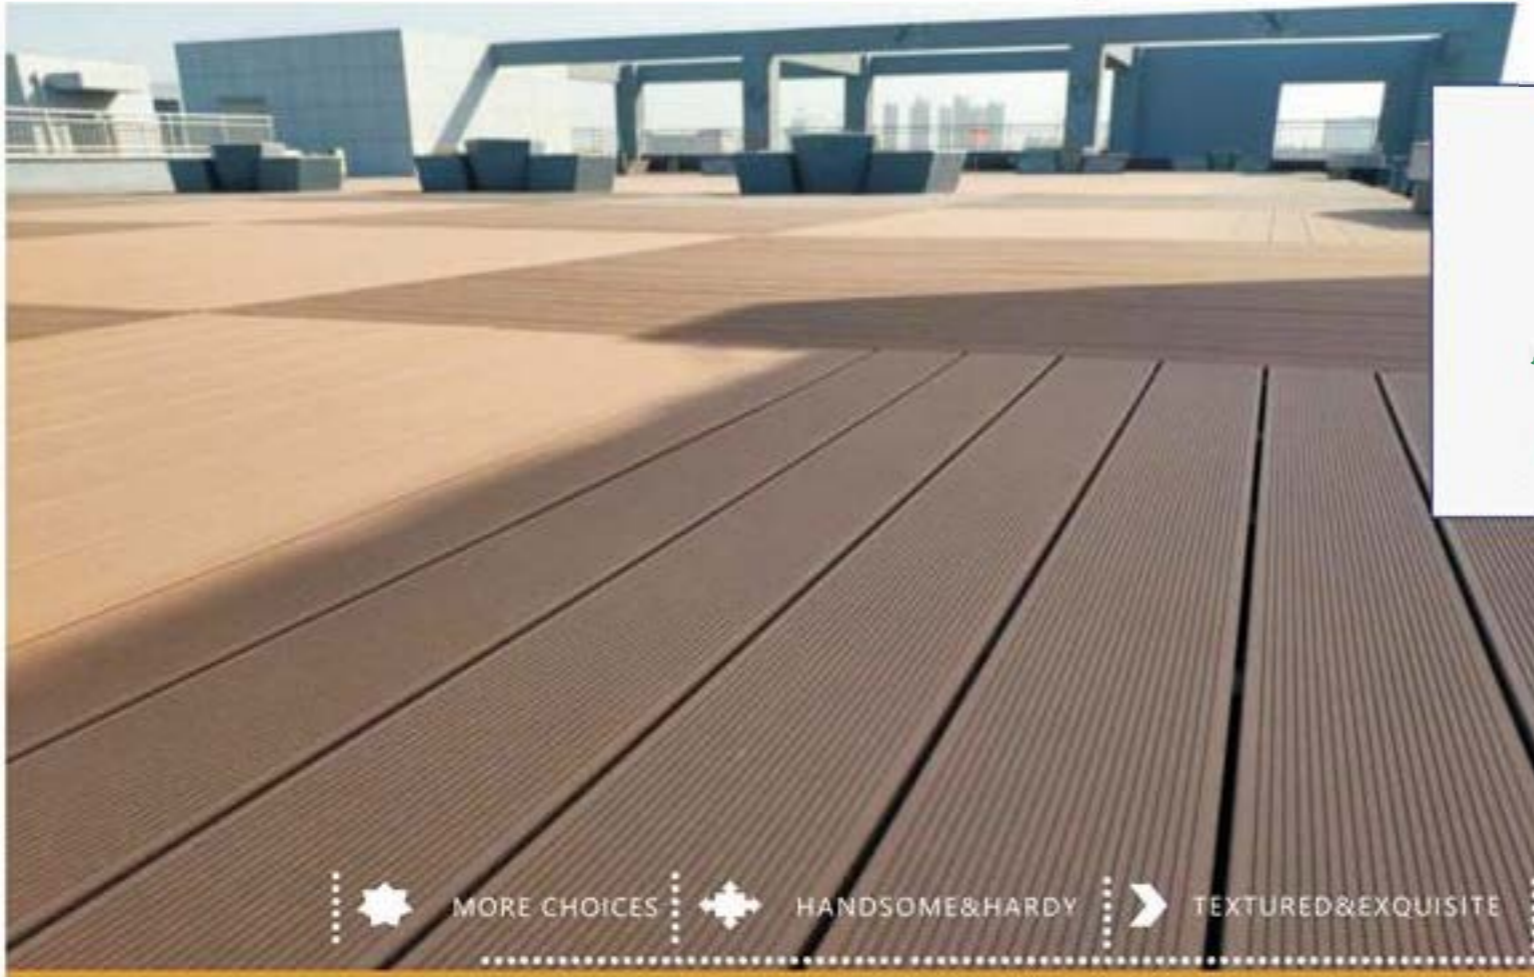

**DECKING**

*LIKE WOOD BUT BETTER THAN WOOD, ANTI-INSECTS,  
WATER-PROOF, NO CRACKING, EASY INSTALLATION*

Wood composite decking is alternative to the traditional outdoor wood or bamboo decking, it perfectly avoids the disadvantages of the traditional outdoor decking, it always keeps fresh, and under low maintenance cost.