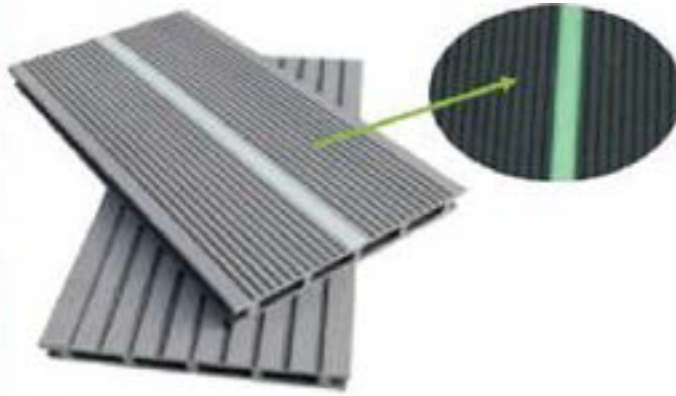

Luminous WPC

Size: 23x 138 mm