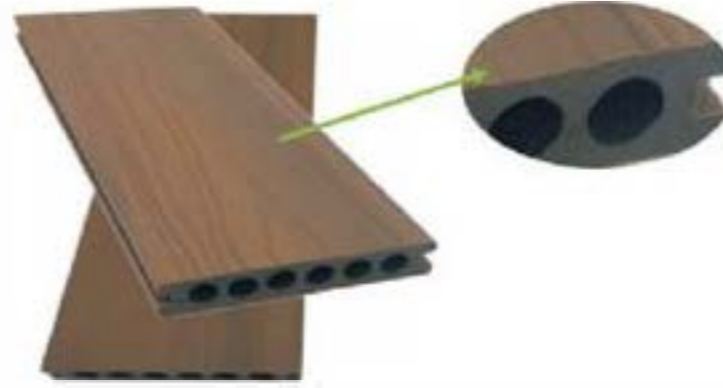

Elastic WPC

Size: 25x 140 mm