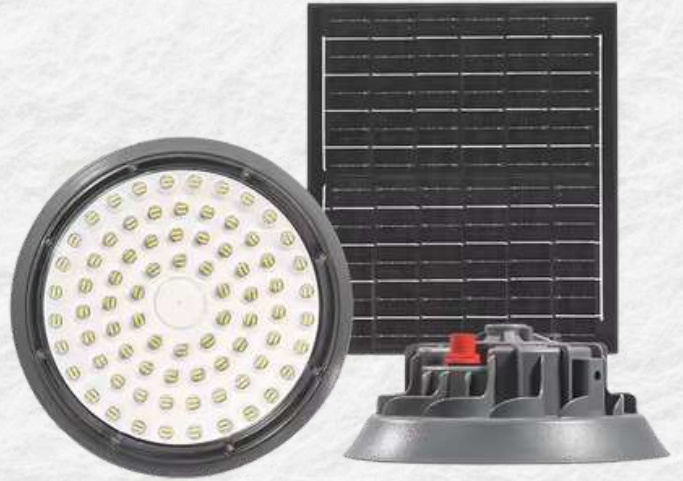

- CCT : 3000K / 4000K / 6000K
- Material : Aluminium
- IRC 90
- Lifetime : 50 000H
- AC85-265V
- 3300LM / IP54
- Power : 7W / 10W / 12W
- Dimensions : ø85xH55mm
- Cut out : ø75mm
- Color : white, black, matte black

- Color kelvin : 2700K-5500K
- IP66 / IRC >80 / 160LM/W
- Material : Aluminium
- Beam angle : 120°
- Input : 165-265V
- Lifetime : >50 000H
- Using temperature : -25° - +55°C

Avril 2025

Dimensions du produit

- Battery LiFePO4 48AH 12,8V 616WH / 48H Autonomy / Solar controller MPPT
- Solar panel : 86W 18V Monocrystallin
- Intelligent control
- Product color : black
- IP65 / UGR<19 / IK08 / Dimmable
- Input 220-240V / RG1 / Class I / IRC >70
- Controllable by remote control : 4H/6H/12H
- PIR sensor, microwave optional / 3 operating modes
- 5100LM / 30W
- Lifetime : 100 000H
- Color Kelvin : 3000K-6000K

- Material : ABS body + blue TPR+PC Lens
- Dimensions : 138.7*67*70.8mm
- High bright 500LM 2hours/Low bright 200LM 4hours
- Battery : 1200mAh 18650 Li-ion battery
- Solar charge panel : 5V 60MA 0.3W, charge automatically during the day
- USB-C input
- Charge indicator : Red-Charging, Green-Full charged
- IPX4 Protection
- Adjustable anywhere lighting