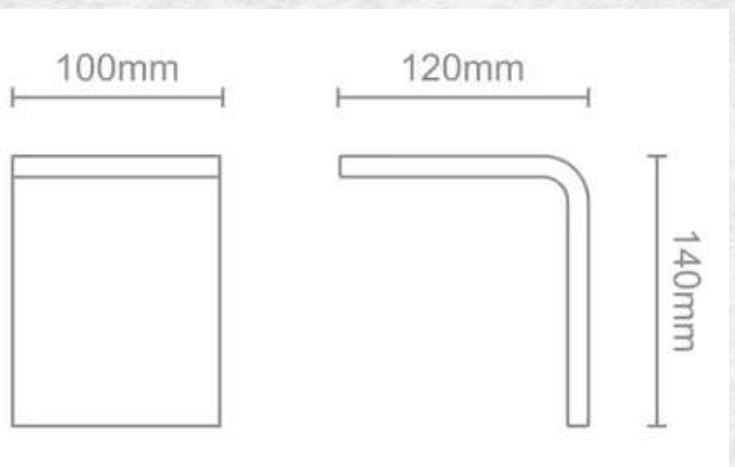

- Dimensions : $\varnothing 160 \times H125.7\text{mm}$
- Cut out : $\varnothing 145\text{mm}$
- Power : 35W
- CCT : 2700K / 3000K / 4000K / 5000K
- RA >90
- Beam angle : 15°/24°/36°/50°

- Dimensions : $\varnothing 62 \times H 82 \text{mm}$ / $\varnothing 80 \times H 84 \text{mm}$ / $\varnothing 105 \times H 110 \text{mm}$
- Cut out : $\varnothing 55 \text{mm}$ / $\varnothing 75 \text{mm}$ / $\varnothing 95 \text{mm}$
- Power : 7W / 12W / 20W
- CCT : 2700K / 3000K / 4000K / 5000K
- Beam angle : Wall washer

- Material : ABS body + blue TPR+PC Lens
- Dimensions : 138.7*67*70.8mm
- High bright 500LM 2hours/Low bright 200LM 4hours
- Battery : 1200mAh 18650 Li-ion battery
- Solar charge panel : 5V 60MA 0.3W, charge automatically during the day
- USB-C input
- Charge indicator : Red-Charging, Green-Full charged
- IPX4 Protection
- Adjustable anywhere lighting

- Color kelvin : 3000K / 3500K / 4000K
- Option : 2700K / 5000K / 5700K / 6500K
- Dimensions : 111 x 91mm x custom length
- Material : Aluminium, Acrylic
- IP20 / 2350LM/m / IRC 90
- Input 220V
- Lifetime : 50 000H
- Mounting method : Hanging/Surface Mounting/Wall Mounting
- Power : 30W/m - 45W/m
- Color : Aluminium, RAL white, black, anodized

- Color kelvin : 2700K
- IP44 / IRC 80 / 6W
- Material : Aluminium
- Beam angle : 120°
- Input : 220V
- Lifetime : 30 000H
- Dimensions : 100*120*140mm

- AC 220V
- SMD2835 LED
- 120 Leds/meter
- Lumens : 24-26lm/Led - 756LM/m
- Power : 8.5W/m
- Out size : 17.5mm*7.5mm
- IRC >80