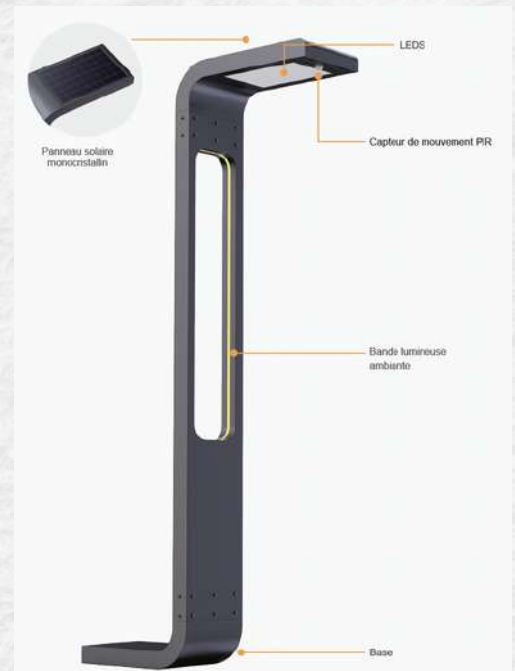

- CCT : 3000K / 4000K / 6000K
- Material : Aluminium
- IRC 90
- Lifetime : 50 000H
- AC85-265V
- 3300LM / IP54
- Power : 7W / 10W / 12W
- Dimensions : ø85xH55mm
- Cut out : ø75mm
- Color : white, black, matte black

- Color kelvin : 2700K-5500K
- IP66 / IRC >80 / 160LM/W
- Material : Aluminium
- Beam angle : 120°
- Input : 165-265V
- Lifetime : >50 000H
- Using temperature : -25° - +55°C

Avril 2025

Dimensions du produit

- Material : ABS body + blue TPR+PC Lens
- Dimensions : 138.7*67*70.8mm
- High bright 500LM 2hours/Low bright 200LM 4hours
- Battery : 1200mAh 18650 Li-ion battery
- Solar charge panel : 5V 60MA 0.3W, charge automatically during the day
- USB-C input
- Charge indicator : Red-Charging, Green-Full charged
- IPX4 Protection
- Adjustable anywhere lighting

- Color kelvin : 2700K
- IP44 / IRC 80 / 6W
- Material : Aluminium
- Beam angle : 120°
- Input : 220V
- Lifetime : 30 000H
- Dimensions : 100*120*140mm

- AC 220V
- SMD2835 LED
- 120 Leds/meter
- Lumens : 24-26lm/Led - 756LM/m
- Power : 8.5W/m
- Out size : 17.5mm*7.5mm
- IRC >80