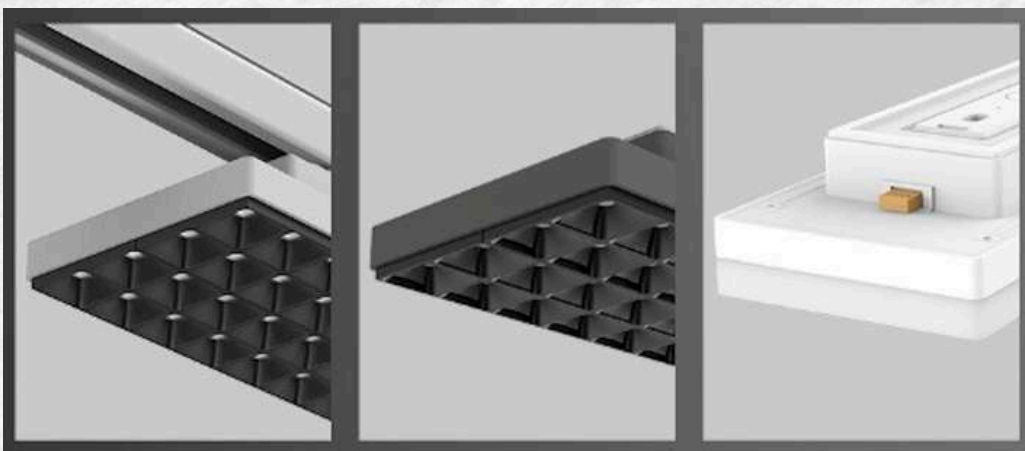

- Lumileds 3030 LED, Driver inside
- 120LM/W SDCM<3
- Material : PC
- IK10 / UGR<16
- Color kelvin : 3000K / 4000K / 6000K
- Beam angle : 60°
- 2 options : with opal cover or with louver
- 3 installations options : pendant, surface-mounted, tracks