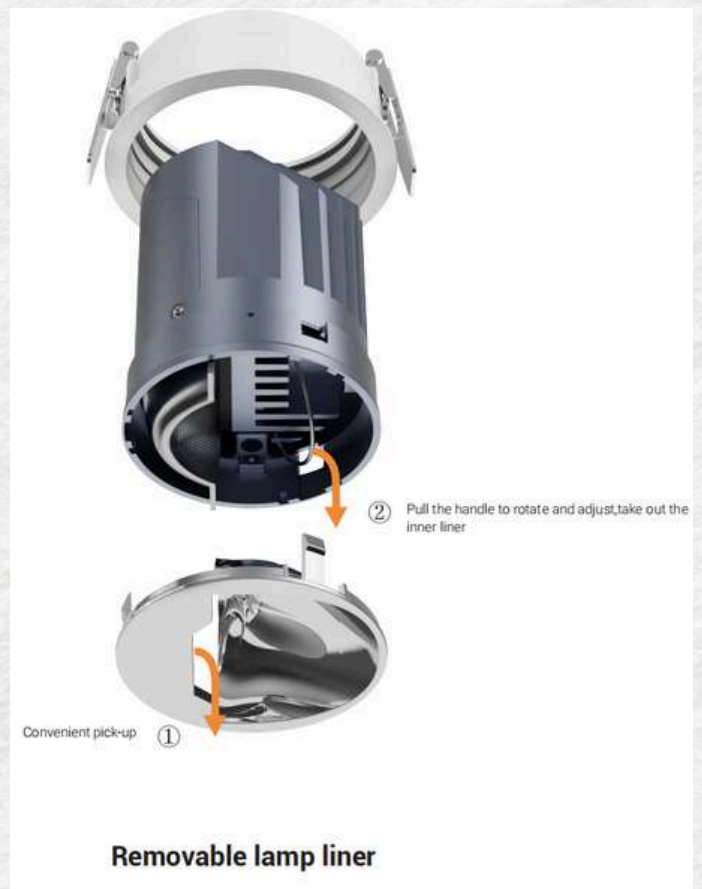

- Dimensions : $\varnothing 62 \times H 82 \text{mm}$ / $\varnothing 80 \times H 84 \text{mm}$ / $\varnothing 105 \times H 110 \text{mm}$
- Cut out : $\varnothing 55 \text{mm}$ / $\varnothing 75 \text{mm}$ / $\varnothing 95 \text{mm}$
- Power : 7W / 12W / 20W
- CCT : 2700K / 3000K / 4000K / 5000K
- Beam angle : Wall washer