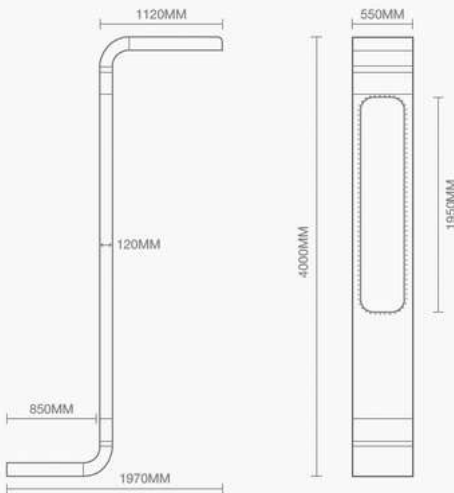

- Battery LiFePO4 48AH 12,8V 616WH / 48H Autonomy / Solar controller MPPT
- Solar panel : 86W 18V Monocrystallin
- Intelligent control
- Product color : black
- IP65 / UGR<19 / IK08 / Dimmable
- Input 220-240V / RG1 / Class I / IRC >70
- Controllable by remote control : 4H/6H/12H
- PIR sensor, microwave optional / 3 operating modes
- 5100LM / 30W
- Lifetime : 100 000H
- Color Kelvin : 3000K-6000K