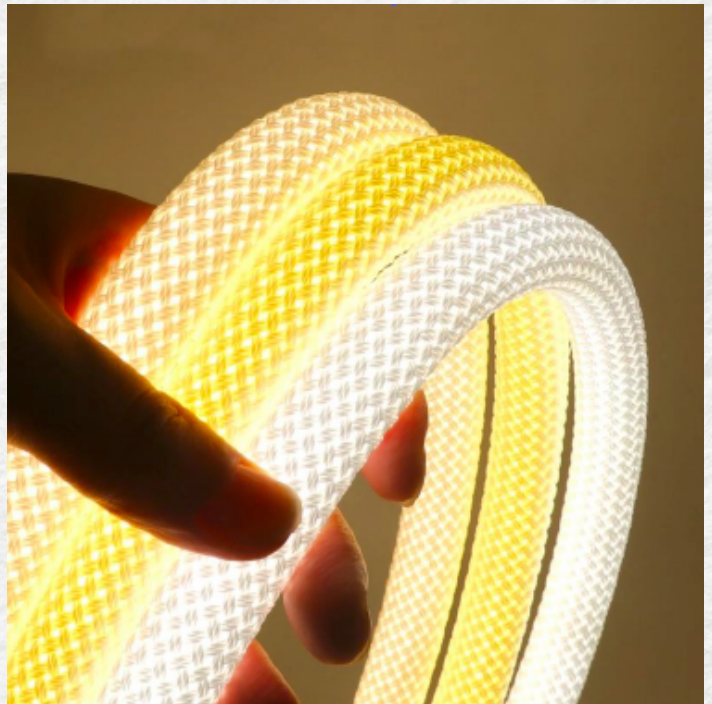

- Color : black + chrome
- Material : Stainless steel, iron, optical acrylic
- Power : 21W
- Color temperature : 3000K
- Product size : ø320xH1500mm

- Color : coffee
- Material : Iron, optical acrylic
- Power : 17W
- Color temperature : 3000K
- Product size : ø500xH1500mm / ø650xH1500mm

- Voltage : DC12V/DC24V/AC110V
- Color : 3000K/4000K/6000K/RGBIC
- LED Chip : SMD2835-240LEDS/M
- Product size : \varnothing 15mm or \varnothing 22mm
- IRC >90
- Light angle : 360°
- IP65 or IP67
- Suitable for hallways, living rooms, staircases, bars, bookcases, camping...