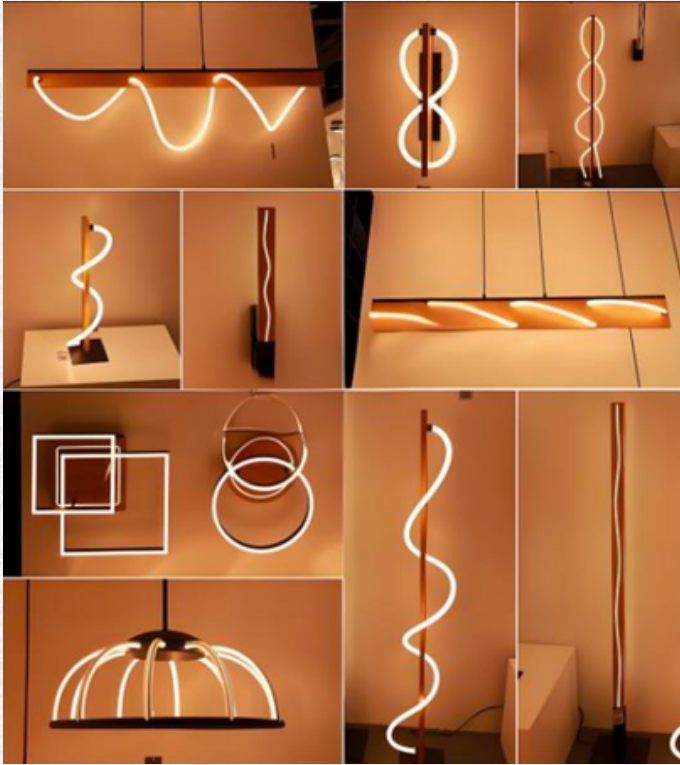

- Color : black + chrome
- Material : Stainless steel, iron, optical acrylic
- Power : 21W
- Color temperature : 3000K
- Product size : ø320xH1500mm

- Color : coffee
- Material : Iron, optical acrylic
- Power : 17W
- Color temperature : 3000K
- Product size : ø500xH1500mm / ø650xH1500mm

- Voltage : DC12V/DC24V/AC110V
- Color : 3000K/4000K/6000K/RGBIC
- LED Chip : SMD2835-240LEDS/M
- Product size : \varnothing 15mm or \varnothing 22mm
- IRC >90
- Light angle : 360°
- IP65 or IP67
- Suitable for hallways, living rooms, staircases, bars, bookcases, camping...