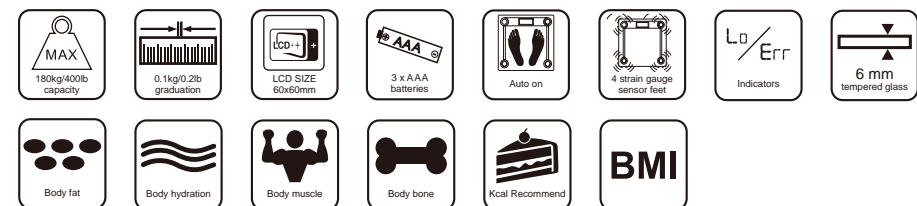

BODY FAT / HYDRATION SCALE

Product size: 302x302x23mm
Gift box size: 328x328x33mm
Packaging: 340x340x255mm/6pcs
N.W.: 10.8kg | G.W.: 11.5kg
20' QTY: 5600 pcs
40' QTY: 11200pcs

Product size: 302x302x23mm
Gift box size: 328x328x33mm
Packaging: 340x340x255mm/6pcs
N.W.: 10.8kg | G.W.: 11.5kg
20' QTY: 5600pcs
40' QTY: 11200 pcs

GPS-25

GPS-26

BODY FAT / HYDRATION SCALE

Color:

Product size: 328x328x26mm
Gift box size: 333x331x32mm
Packaging: 358x180x353mm/5pcs
N.W.: 10.8kg | G.W.: 11.5kg
20' QTY: 6140 pcs
40' QTY: 12280 pcs

Product size: 302x302x23mm
Gift box size: 328x328x33mm
Packaging: 340x340x255mm/6pcs
N.W.: 10.8kg | G.W.: 11.5kg
20' QTY: 5600 pcs
40' QTY: 11200pcs

GPS-27

GPS-28