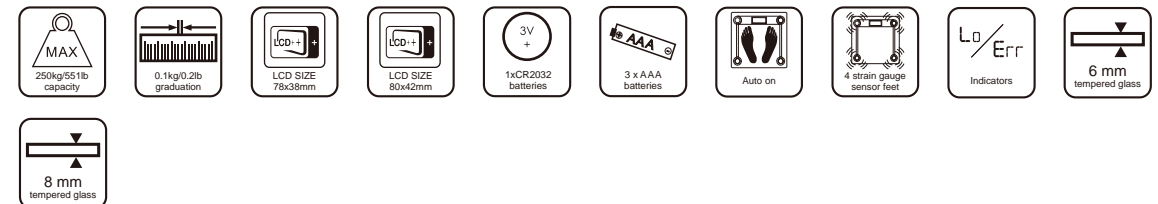

ELECTRONIC PERSONAL SCALE

Anti-Slip Function

Anti-Slip Function

Product size: 285x285x23mm
Gift box size: 298x298x33mm
Packaging: 305x315x215mm/6pcs
N.W.: 8.5 kg | G.W.: 9.0 kg
20'QTY: 8000pcs
40'QTY: 16000pcs

Product size: 300x300x17mm
Gift box size: 313x28x312mm
Packaging: 330x175x335mm/6pcs
N.W.: 9.3kg | G.W.: 10.5kg
20'QTY: 7850pcs
40'QTY: 15700pcs

GPS-57

GPS-58

ELECTRONIC PERSONAL SCALE

250kg Capacity

250kg Capacity

Product size: 320x300x20mm
Gift box size: 326x26x306mm
Packaging: 341x230x325mm/8pcs
N.W.: 12.5 kg | G.W.: 13.5 kg
20' QTY: 6000 pcs
40' QTY: 12000 pcs

Product size: 330x300x26mm
Gift box size: 369x330x53mm
Packaging: 379x280x349mm/5pcs
N.W.: 8.9 kg | G.W.: 10.5 kg
20'QTY: 5340pcs
40'QTY: 10680pcs

GPS-59

GPS-60