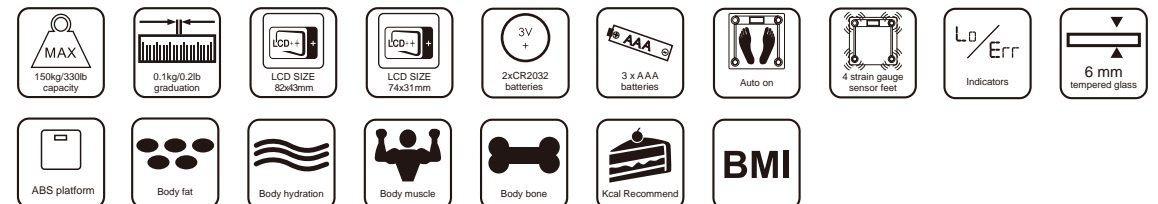

BODY FAT / HYDRATION SCALE

Color: ■ ■ ■

Product size: 290x265x26mm
Gift box size: 318x290x50mm
Packaging: 335x115x310mm/2pcs
N.W.: 2.86kg | G.W.: 3.04kg
20' QTY: 4600 pcs
40' QTY: 9200 pcs

GPS-29

Product size: 336x272x26mm
Gift box size: 396x325x44mm
Packaging: 410x288x343mm/ 6pcs
N.W.: 12 kg | G.W.: 14.2kg
20' QTY: 4200pcs
40' QTY: 8400pcs

GPS-30

BODY FAT / HYDRATION SCALE

Product size: 300x300x25mm
Gift box size: 308x308x30mm
Packaging: 321x200x325mm/6pcs
N.W.: 9kg | G.W.: 11kg
20' QTY: 8000pcs
40' QTY: 14856pcs

GPS-31

Product size: 310x310x26mm
Gift box size: 325x38x335mm
Packaging: 328x212x346mm/6pcs
N.W.: 9kg | G.W.: 9.5kg
20' QTY: 7344pcs
40' QTY: 15996pcs

GPS-32