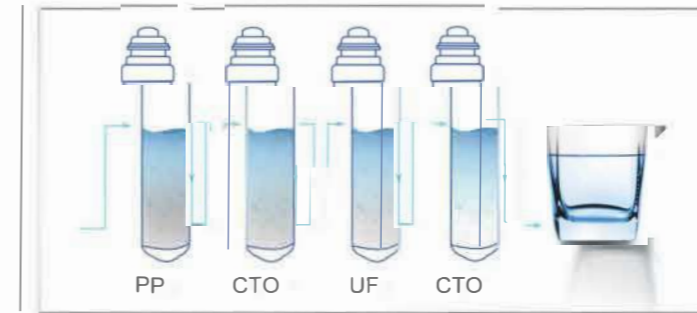

UF filtration