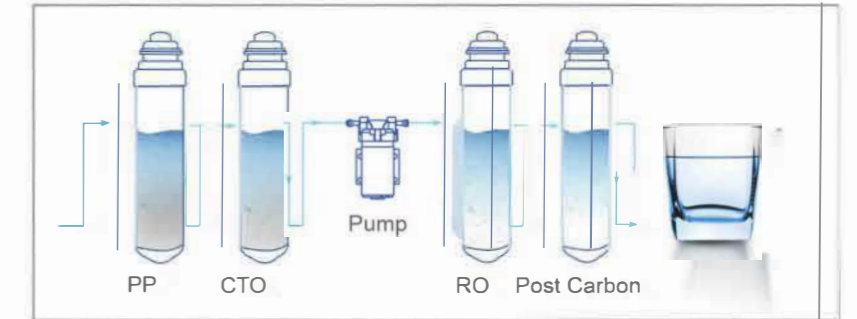

RO filtration