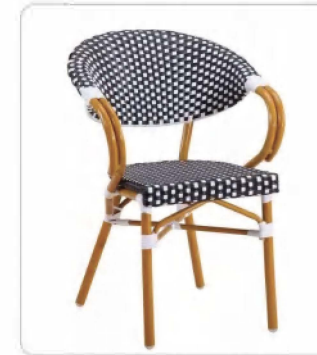

Chair:
Size:L59×W56×H82cm
Frame color:Yellow#1(黄#1)
Rattan color:White Black(白黑)

Chair:
Size:L59×W56×H82cm
Frame color:Yellow#1(黄#1)
Rattan color:Black White(黑白)