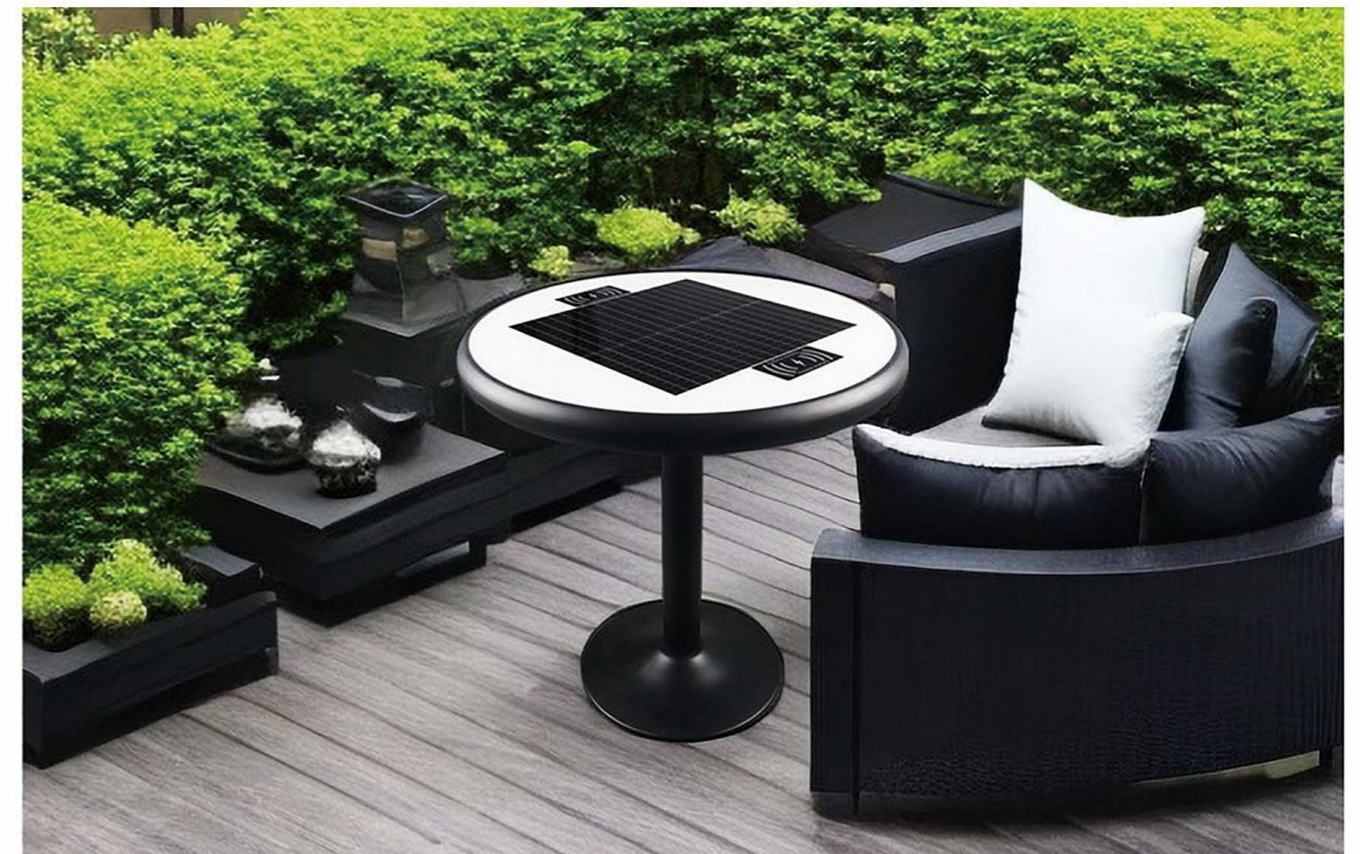

Solar smart around table

This Round table charging during the day, and lighting auto at night, with energy storage and charging, and can accommodate more than five people at a time to relax. You can connect your phone to USB for charging Or wireless charging. The Round table is equipped with a solar device that converts the sun's energy into electricity. At night, there is a light under the Round table, Realized the function of street lamp. Solar Round table is a kind of green and energy-saving outdoor public facilities.