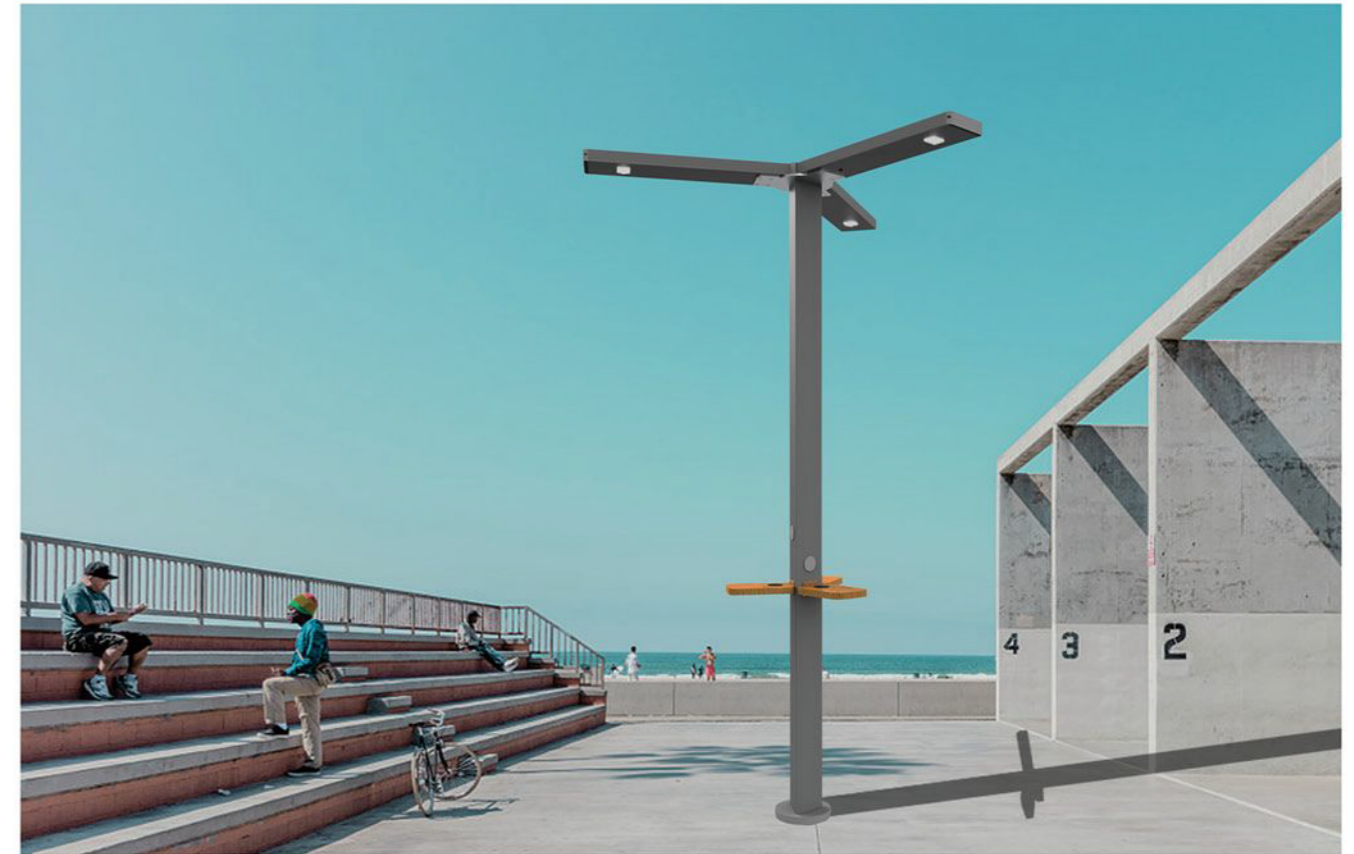

INTELLIGENT PHOTOVOLTAIC CHARGING PILE

PRODUCT SPECIFICATION

- Material: 201 stainless steel
- Size: Total height: 300cm, Table height: 110cm
- Solar panel: 18V 90W
- Battery: 12V 55AH
- Controller type: MPPT charging
- Weight: 65KG
- TYPE-C charging: 3pcs
- USB charging: 3pcs
- USB charging output :5V 2.1A
- Wireless charging: 3pcs
- Bluetooth speaker :12V 8Ω15W*2pcs
- Wi-Fi: 4G/ International router
- Background light: Single color or RGB

Highlighting Lighting/Smart Bluetooth Speaker (customizable)

LED high lumens lamp beads, long life, high brightness, The glow is uniform. Customizable Bluetooth stereo, mobile phone Bluetooth smart connected, outdoor music playback, Outdoor performance singing.

USB charging/wireless fast charge

USB charging can be given to laptop/mobile phone /portable charger and other smart electronic devices. Wireless charging 30W can charge a smartphone. Wireless WIFI connection Connect, the network speed is super fast, no traffic consumption, convenient office.

Intelligent photovoltaic charging pile