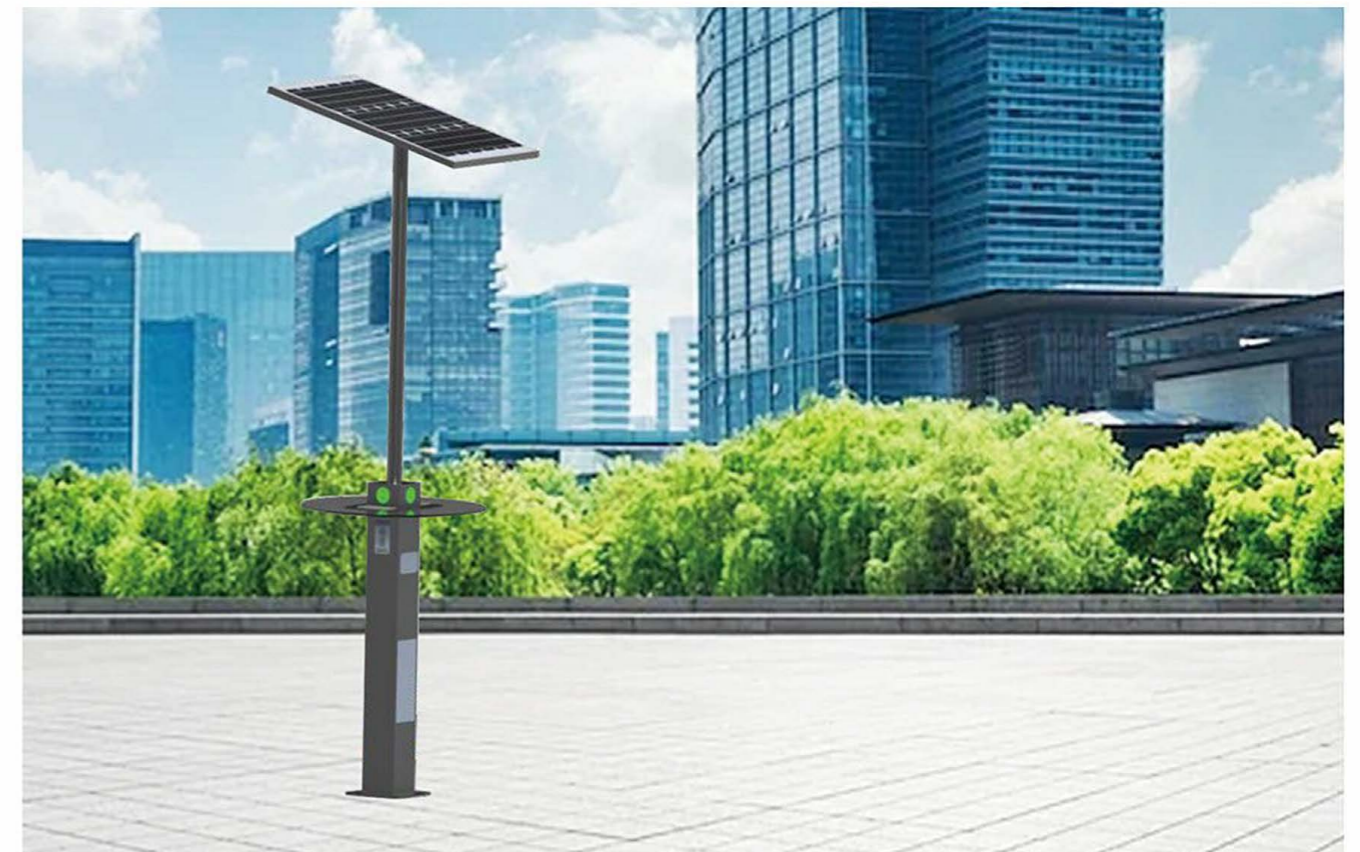

Solar smart photovoltaic round table

This Round table charging during the day, and lighting auto at night, with energy storage and charging, and can accommodate more than five people at a time to relax. You can connect your phone to USB for charging Or wireless charging. The Round table is equipped with a solar device that converts the sun's energy into electricity. At night, there is a light under the Round table, Realized the function of street lamp. Solar Round table is a kind of green and energy-saving outdoor public facilities.