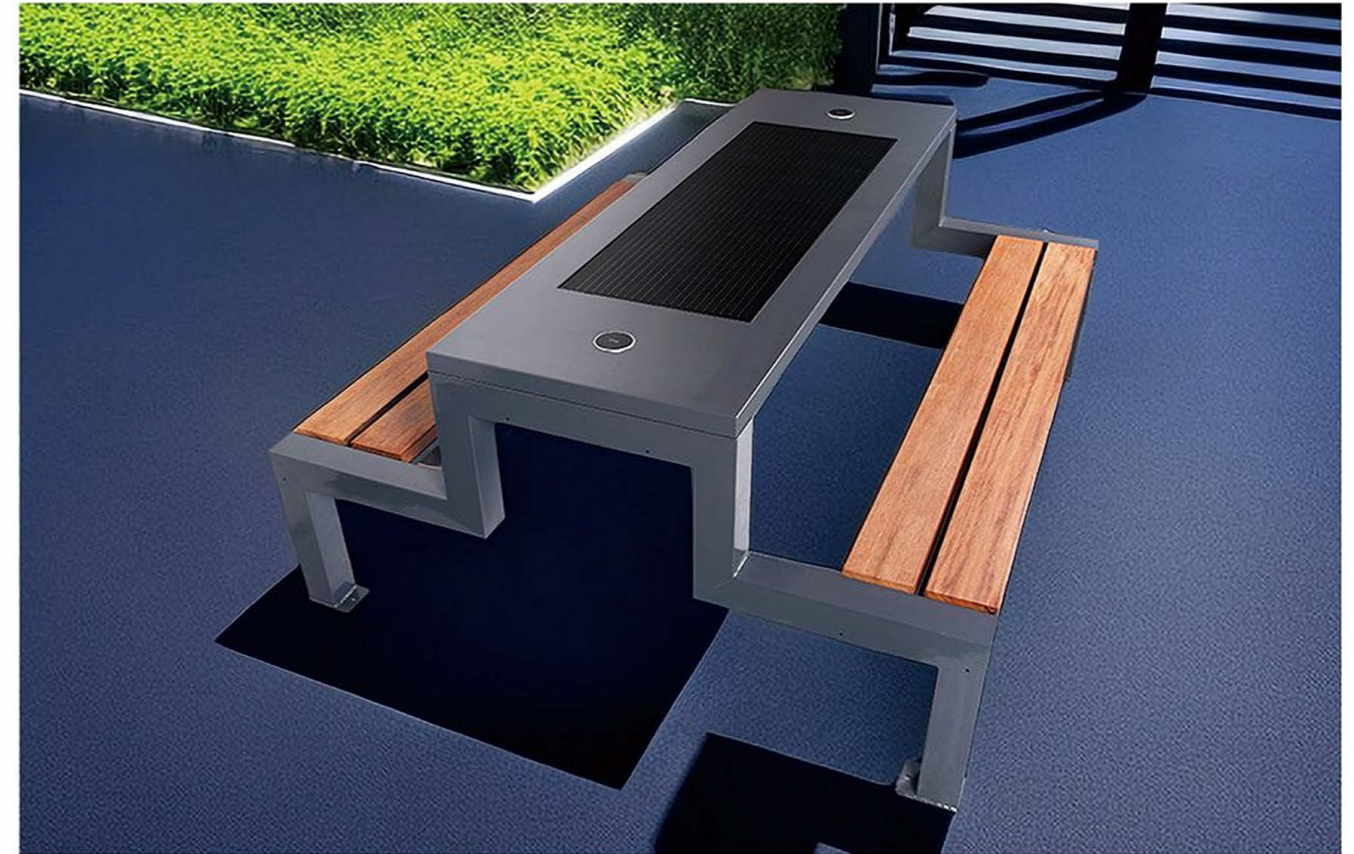

SMART DESK AND CHAIR

PRODUCT SPECIFICATION

- Material: Galvanized steel
- Size: Length: 170cm, width: 156cm, chair height: 45cm, table height: 85cm
- Solar panel: 18V 90W
- Battery: 12V 36AH
- Controller type: MPPT charging
- Weight: 55KG
- TYPE-C charging: 2pcs
- USB charging: 2pcs
- USB charging output :5V 2.1A
- Wireless charging: 2pcs
- Bluetooth speaker :12V 8Ω15W*2pcs
- Wi-Fi: 4G/ International router
- Background light: Single color or RGB

Highlighting Lighting/Smart Bluetooth Speaker (customizable)

LED high lumens lamp beads, long life, high brightness, The glow is uniform. Customizable Bluetooth stereo, mobile phone Bluetooth smart connected, outdoor music playback, Outdoor performance singing.

USB charging/wireless fast charge

USB charging can be given to laptop/mobile phone /portable charger and other smart electronic devices. Wireless charging 30W can charge a smartphone. Wireless WIFI connection, the network speed is super fast, no traffic consumption, convenient office.

Solar smart Bench