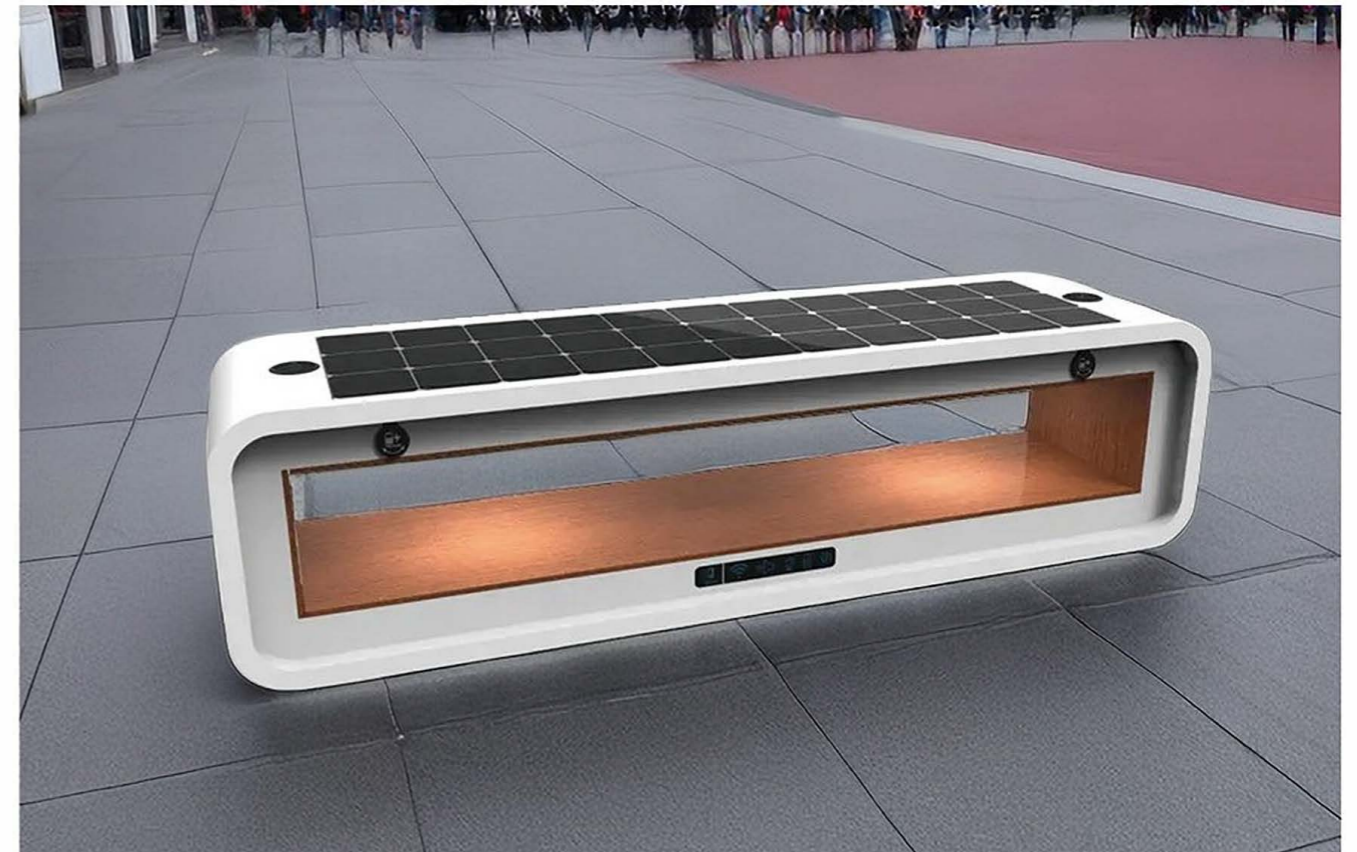

Solar smart Bench

This Bench charging during the day, and lighting auto at night, with energy storage and charging, and can accommodate more than five people at a time to relax. You can connect your phone to USB for charging Or wireless charging. The bench is equipped with a solar device that converts the sun's energy into electricity. At night, there is a light under the bench, Realized the function of street lamp. Solar bench is a kind of green and energy-saving outdoor public facilities.