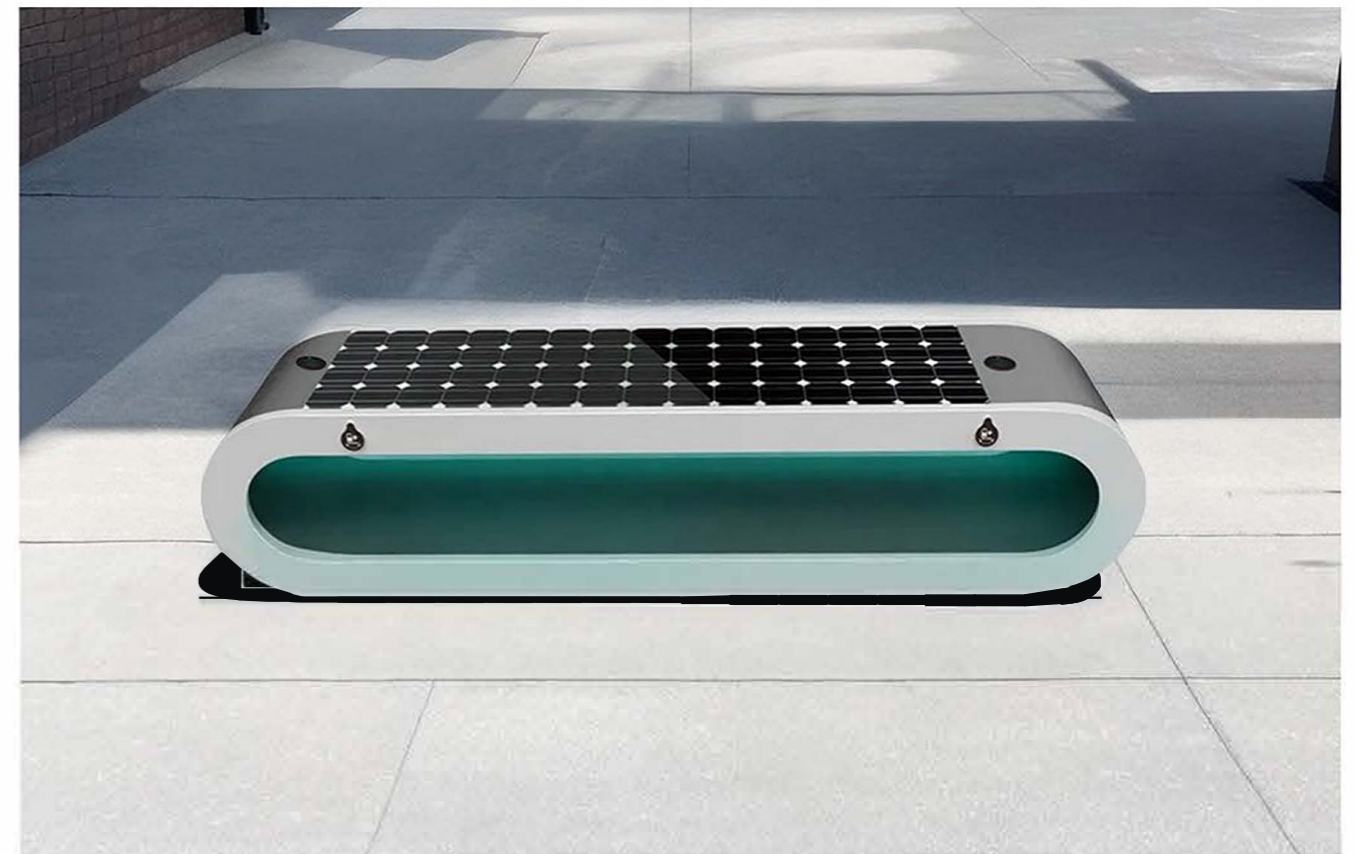

Solar smart Bench

This Bench charging during the day, and lighting auto at night, with energy storage and charging, and can accommodate more than five people at a time to relax. You can connect your phone to USB for charging Or wireless charging. The bench is equipped with a solar device that converts the sun's energy into electricity. At night, there is a light under the bench, Realized the function of street lamp. Solar bench is a kind of green and energy-saving outdoor public facilities.