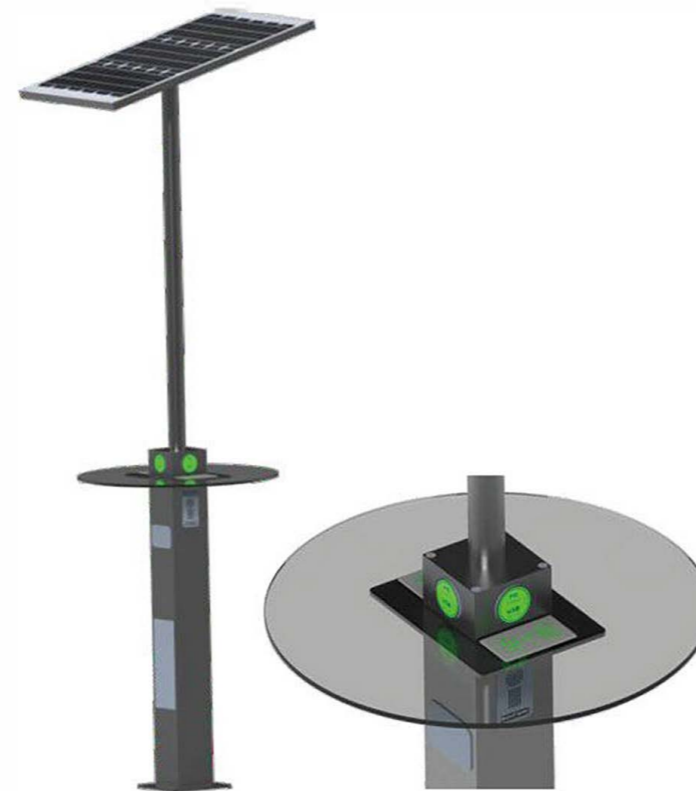

RR-3206

INTELLIGENT PHOTOVOLTAIC TABLE

PRODUCT SPECIFICATION

Material: Stainless steel

Size: Size: Total height: 280cm, Table height: 110cm, diameter: 72cm

Solar panel: 18V 90W

Battery: 12V 36AH

Controller type: MPPT charging

Weight: 45KG

TYPE-C charging: 2pcs

USB charging: 2pcs

USB charging output : 5V 2.1A

Wireless charging: 2pcs

Bluetooth speaker : 12V 8Ω15W*2pcs

Wi-Fi: 4G/ International router

Background light: Single color or RGB

Highlighting Lighting/Smart Bluetooth Speaker (customizable)

LED high lumens lamp beads, long life, high brightness. The glow is uniform. Customizable Bluetooth stereo, mobile phone Bluetooth smart connected, outdoor music playback, Outdoor performance singing.

USB charging/wireless fast charge

USB charging can be given to laptop/mobile phone /portable charger and other smart electronic devices. Wireless charging 30W can charge a smartphone. Wireless WIFI connection Connect, the network speed is super fast, no traffic consumption, convenient office.

Solar smart photovoltaic round table