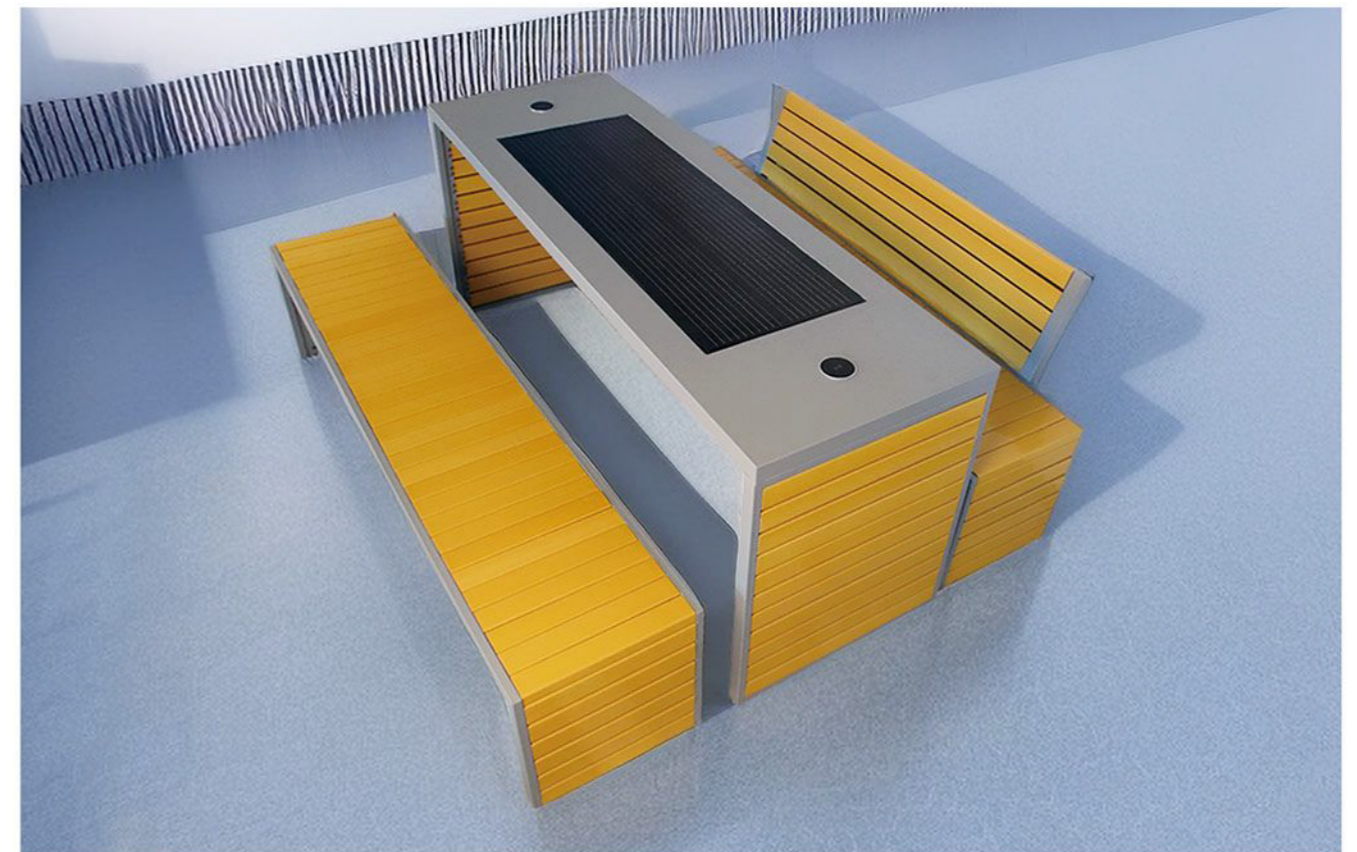

This Bench charging during the day,and lighting auto at night, with energy storage and charging, and can accommodate more than five people at a time to relax. You can connect your phone to USB for charging Or wireless charging. The bench is equipped with a solar device that converts the sun's energy into electricity. At night,there is a light under the bench,Realized the function of street lamp. Solar bench is a kind of green and energy-savi ng outdoor public facilities.