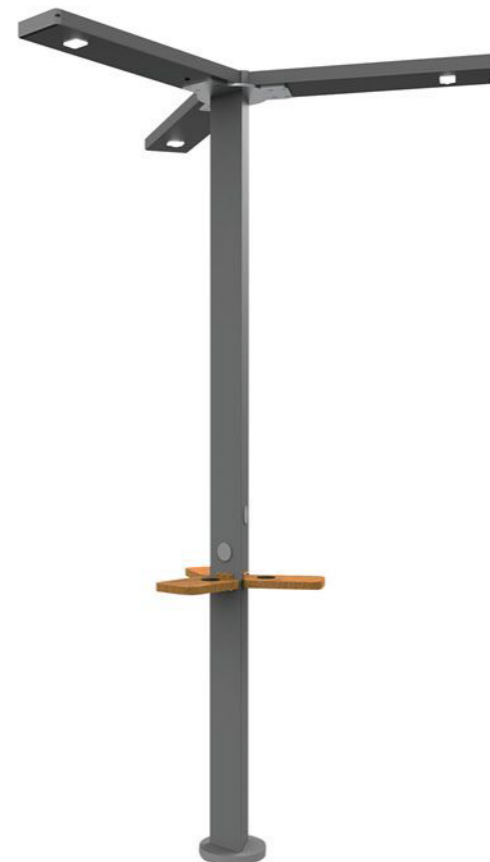

INTELLIGENT PHOTOVOLTAIC CHARGING PILE

PRODUCT SPECIFICATION

- Material: 201 stainless steel
- Size: Total height: 300cm, Table height: 110cm
- Solar panel: 18V 90W
- Battery: 12V 55AH
- Controller type: MPPT charging
- Weight: 65KG
- TYPE-C charging: 3pcs
- USB charging: 3pcs
- USB charging output :5V 2.1A
- Wireless charging: 3pcs
- Bluetooth speaker :12V 8Ω15W*2pcs
- Wi-Fi: 4G/ International router
- Background light: Single color or RGB

Highlighting Lighting/Smart Bluetooth Speaker (customizable)

LED high lumens lamp beads, long life, high brightness, The glow is uniform. Customizable Bluetooth stereo, mobile phone Bluetooth smart connected, outdoor music playback, Outdoor performance singing.

USB charging/wireless fast charge

USB charging can be given to laptop/mobile phone /portable charger and other smart electronic devices. Wireless charging 30W can charge a smartphone. Wireless WIFI connection Connect, the network speed is super fast, no traffic consumption, convenient office.

Intelligent photovoltaic charging pile