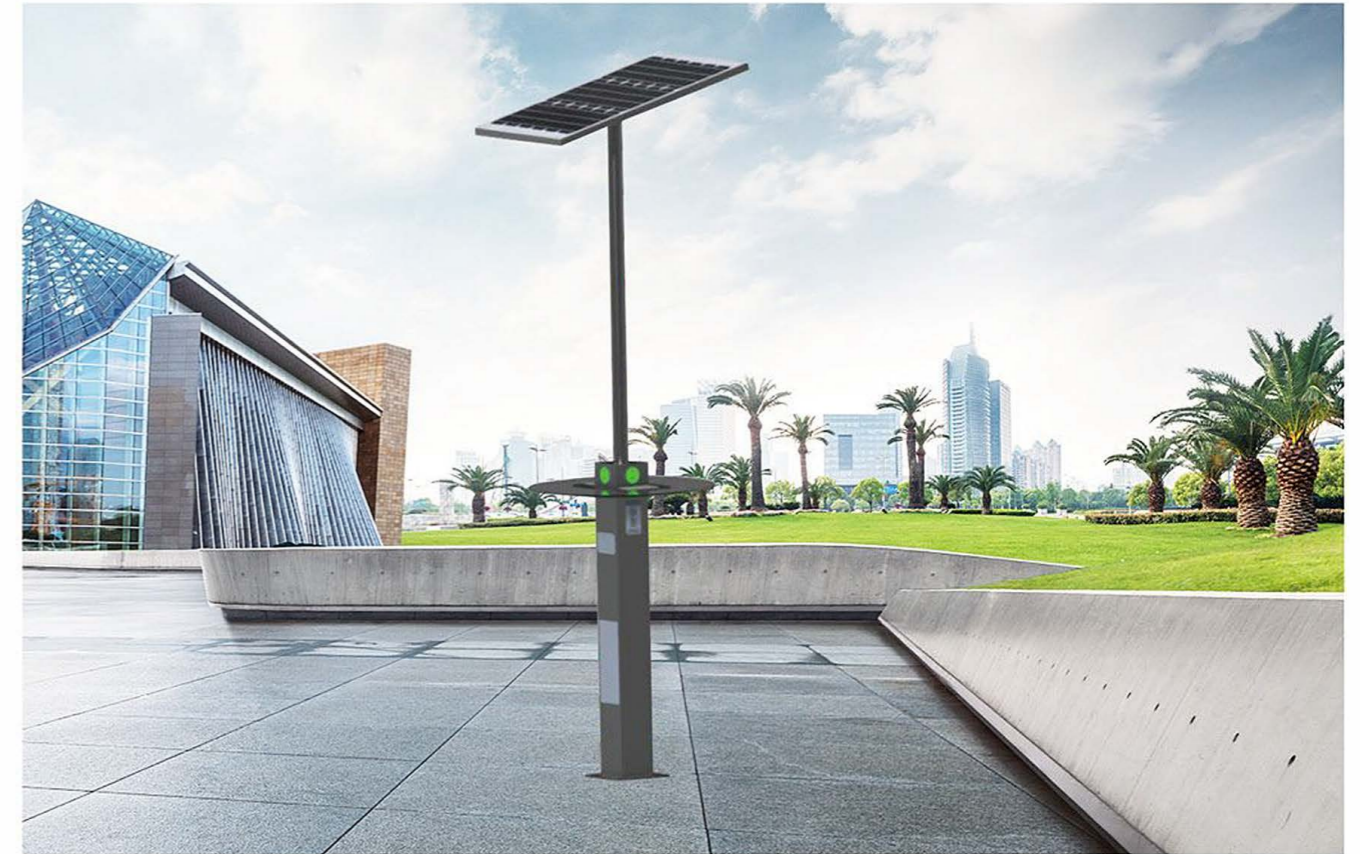

Solar smart photovoltaic round table

This Round table charging during the day, and lighting auto at night, with energy storage and charging, and can accommodate more than five people at a time to relax. You can connect your phone to USB for charging Or wireless charging. The Round table is equipped with a solar device that converts the sun's energy into electricity. At night, there is a light under the Round table, Realized the function of street lamp. Solar Round table is a kind of green and energy-saving outdoor public facilities.