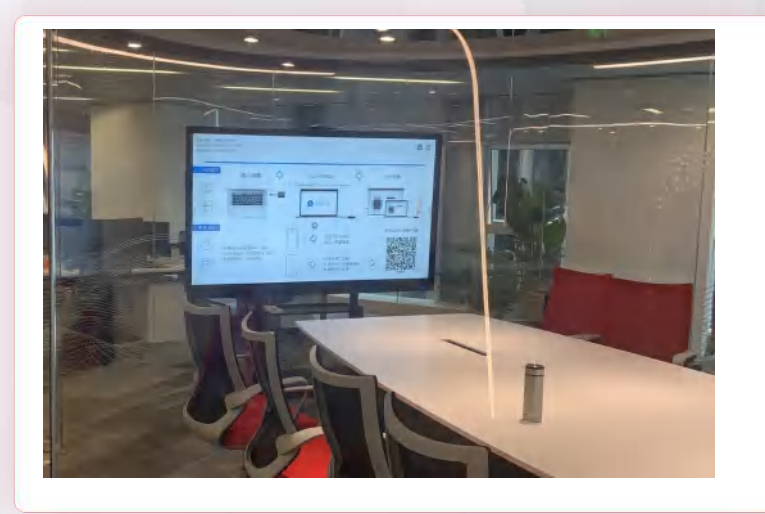

03 Application Cases - Education and Meeting