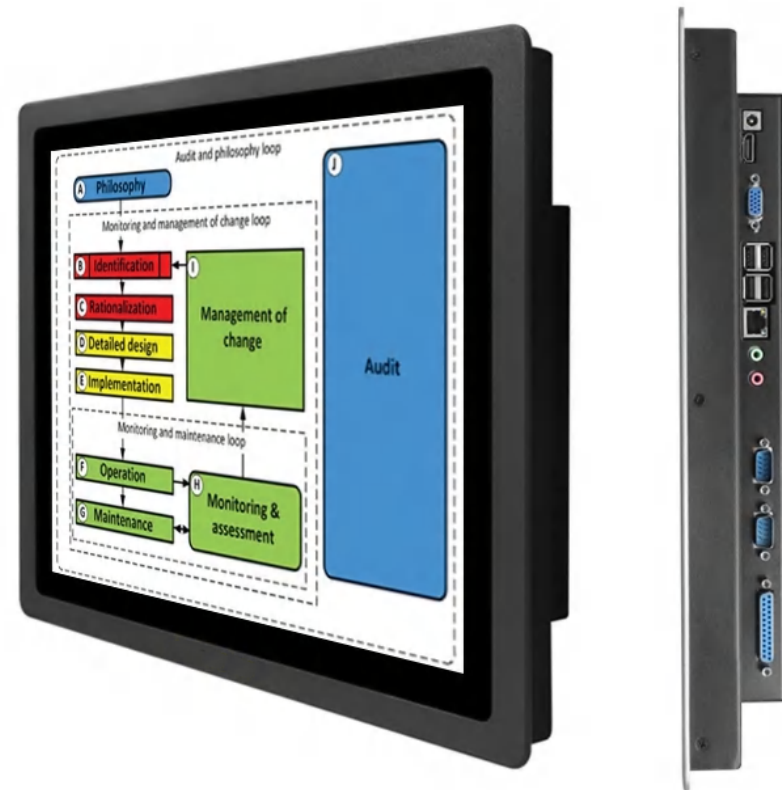

03 FEATURED PRODUCTS

WALL OUTDOOR DISPLAY

Available Size: 32"43"50"55"65"75"

Operating OS: Android or Windows

Windows System

CPU-intel core i3/i5/i7

Memory-4G/8G

Hard disk-128G/256/500G/1T

INDUSTRIAL TOUCH PANEL

Panel Size: 12.1"15"17"& 19"

Aspect Ratio: 4:3

Resolution: 1280x1024 (19")

Installation Way: Built-in

Windows System

CPU-intel core i3/i5

Memory-4G/8G

Hard disk-128G/256/500G/1T

Touch Technology: Capacitive touch

Touch Points: 10 points

03 FEATURED PRODUCTS

03 FEATURED PRODUCTS

QUEUE MANAGEMENT KIOSK

Panel Size: 17"19"& 21.5"

Resolution: 1280x1024 (19")

Installation Way: Wireless connection

Windows System

CPU-intel core i3/i5

Memory-2G/4G

Hard disk-64G/128G

Touch Technology: Infrared touch

Touch Points: 10 points

Include Queue Software