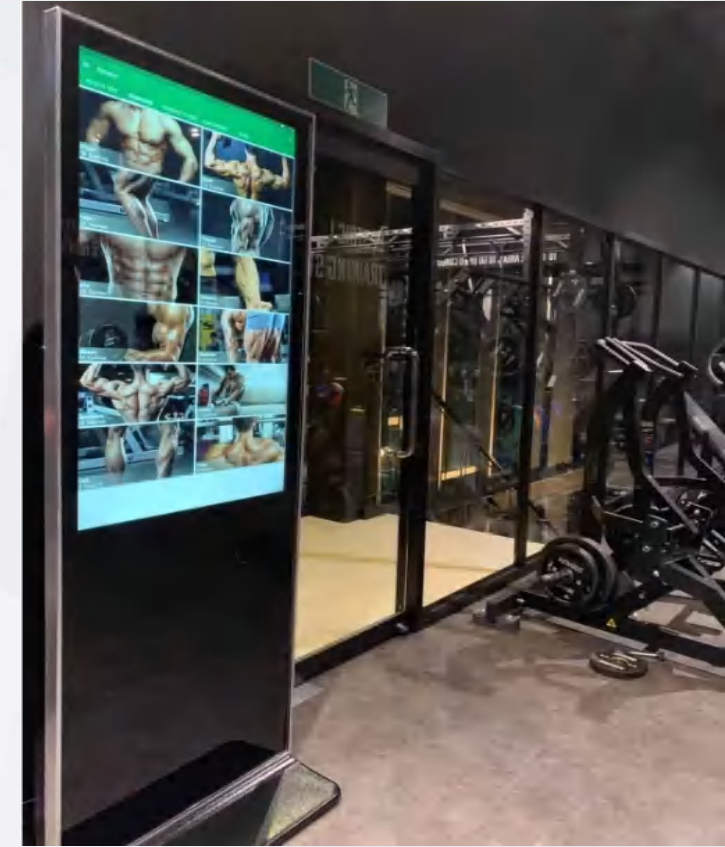

10 points

Resolution:

2K/4K (3840X2160)

03 Application cases

03 FEATURED PRODUCTS

WALL MOUNT DIGITAL SIGNAGE

Available Size: 32"43"50"55"65"

Operating OS: Android or Windows