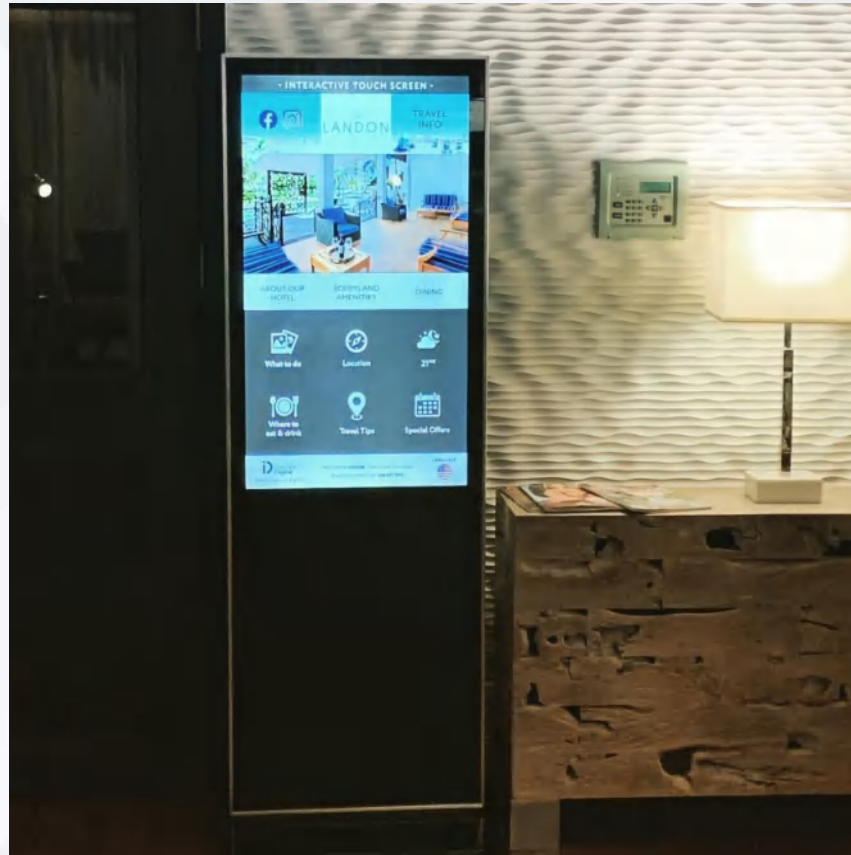

10 points

Resolution:

2K/4K (3840X2160)

03 Application cases

03 FEATURED PRODUCTS

WALL MOUNT DIGITAL SIGNAGE

Available Size: 32"43"50"55"65"

Operating OS: Android or Windows