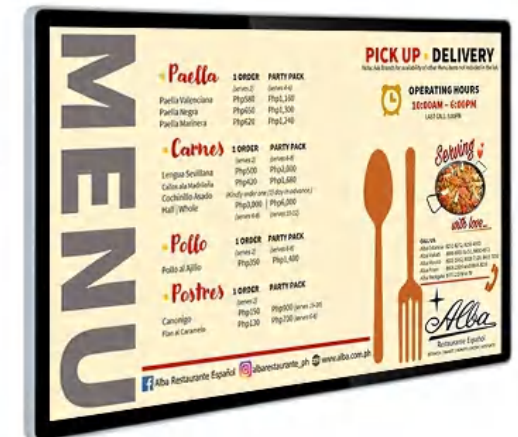

03 FEATURED PRODUCTS

WALL MOUNT DIGITAL SIGNAGE

Available Size: 32"43"50"55"65"

Operating OS: Android or Windows

Windows System

CPU-intel core i3/i5/i7

Memory-4G/8G

Hard disk-128G/256/500G/1T

Android System

Android 7.0 version

2G RAM, 16G ROM

No-touch, support CMS software

Resolution: 2K (1920x1080) / 4K