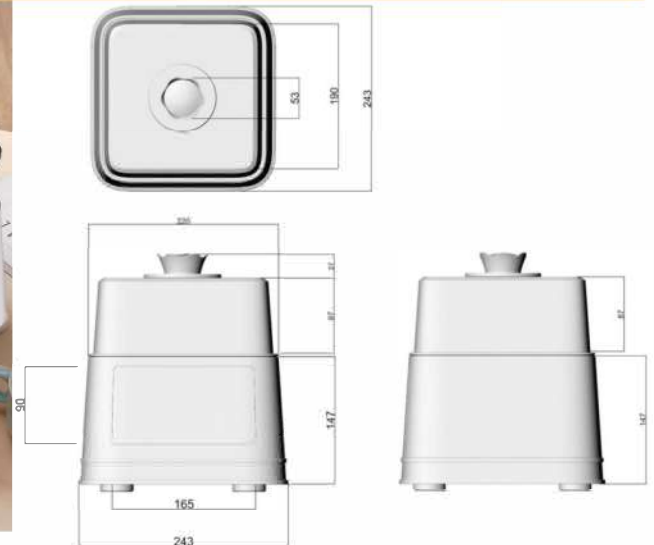

Model No:	GPS-11
Capacity:	4L/5L
Rated Power:	1200W
Product Size:	410*290*255mm
Function:	Firewood rice/five-grain rice/five-grain porridge/quick soup/bone soup/reheating/quick rice/nutrition porridge/old soup/stewing/clay pot rice/baby porridge/steaming/dessert
Accessories:	Rice spoon/spoon/measuring cup
Container loading QTY:	20'/40'P/40'HQ: 630CS/1260PCS/1530PCS

Model No:	GPS-12
Capacity:	10L/15L
Rated Power:	800W
Steam Pan Size:	288*275mm
Function:	Sterilize, steam rice, fish, cake, seafood, egg, etc.
Material;	Food grade PP

New Generation Air Fryer

NEW GENERATION OF AIR FRYER

1 PCS = 4 PCS

New generation
air fryer

Old type
air fryer

Multi
cooker

Multifunction
cooking pot

Oven

Model No:	GPS-13
Capacity:	3.5L
Rated Power:	1200W
Product Size:	220*243*261mm
Function:	fry/steam/cooking/ deep fry/ hot pot
time control:	60min
Container loading QTY:	20'/40'GP/40'HQ: 950PCS/1900PCS/2350PCS

Optional Accessories:

Frying Pan

3L Hot pot (with glass lid + s/s steamer pan)

Model No:	GPS-14
Capacity:	3L
Rated Power:	900W
Product Size:	300*300*175mm
Function:	Multi-purpose, Split design, Non-stick coating, Easy to clean, Rotary temperature control, Simple operation, Healthy and oil free
Container loading QTY:	20'/40'GP/40'HQ: 1158PCS/2398PCS/2810PCS