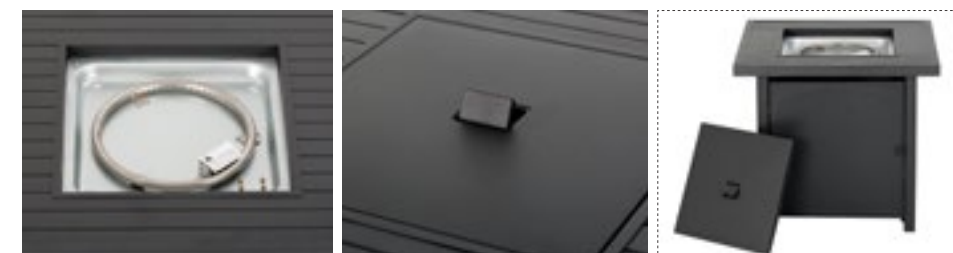

28" Gas Fire Pit

Item NO.	GPS-111
Ignition	Piezo
Power	50,000BTU 15kW
Dimensions	28in*28in*25.5in 71cm*71cm*65cm

- Zinc plated fire bowl with S/S burner
- A matching lid easily converts this unit into a coffee table
- Safe and convenient operation for heat control
- Lava rock included
- Fits 20lb gas tank (not included)