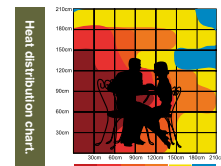

Item NO.	GPS-141
Ignition	Electronic
Power	36,000BTU 11kW
Dimensions	20.5in*20.5*71in 52cm*52cm*180cm