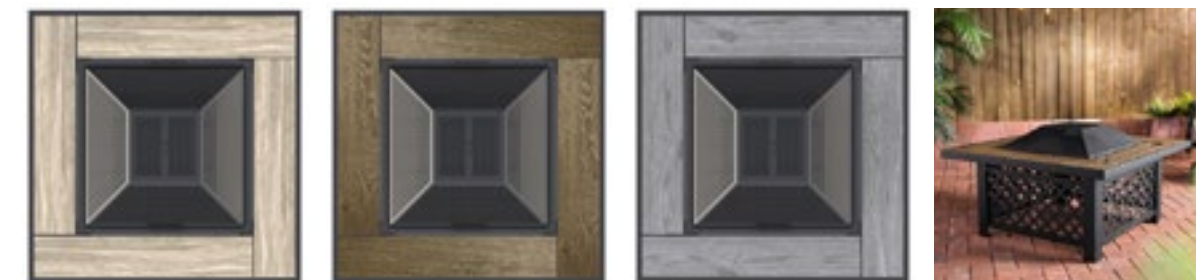

SQUARE FIRE PIT TABLE

- Wood look floating tile fire bowl edge
- Square shaped protective screen
- Stamped steel side panels and bottom panel for log storage
- Charcoal grid, screen hook included

Table Option:

37.5" W Black Steel Wood-Burning Fire Pit

Item NO.	GPS-42
Bowl Size	24"
Dimensions	37.5in*37.5in*23.6in 95cm*95cm*60cm