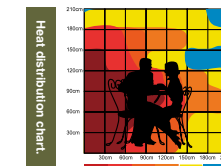

Hammertone Silver

Copper

Stainless Steel

Gunmetal

| | |
|------------|---|
| Item NO. | GPS-142 |
| Ignition | Electronic |
| Power | 36,000BTU 11kW |
| Dimensions | 20.5in*20.5*68.3in 52cm*52cm*173.4cm |