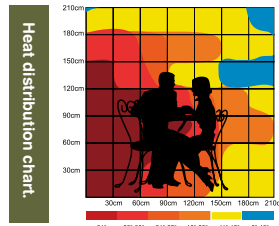

Gunmetal

| | |
|-------------------|---|
| Item NO. | GPS-136 |
| Ignition | Piezo |
| Power | 48,000BTU 14kW |
| Dimensions | 32.3in*32.3in*87.8in 82cm*82cm*223cm |

OUTDOOR PATIO HEATER

QUALITY OUTDOOR LIFE