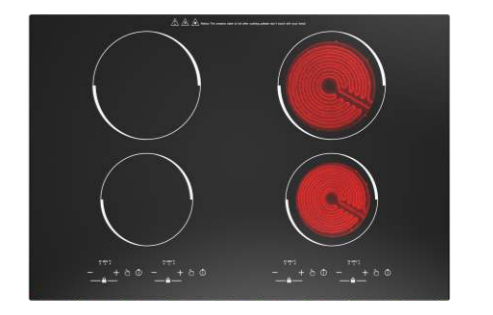

GPS-95 Touch type
Power: 1500W+1800W+2000W+1200W
Panel size: 770*520mm **Voltage:** 220V/50Hz
Iron spray anticorrosive bottom shell/or galvanized sheet