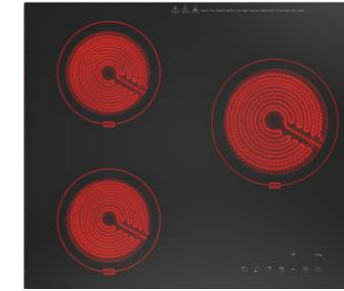

GPS-79 Touch type
Power: 2300W+1800W+1200W **Voltage:** 220V/50Hz
Panel size: 596*510mm **Gear:** 9
Iron spray anticorrosive bottom shell/or galvanized sheet