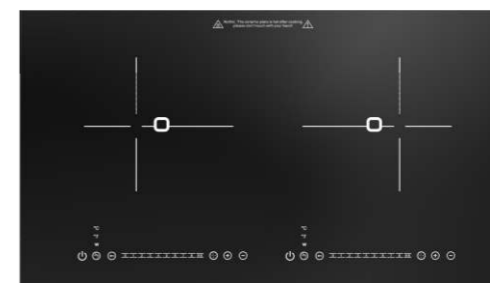

GPS-54 Touch type
Power: 2400W+2400W **Voltage:** 220V/50Hz
Panel size: 735*415mm **Heating Area:** 220mm
Iron spray anticorrosive bottom shell/or galvanized sheet