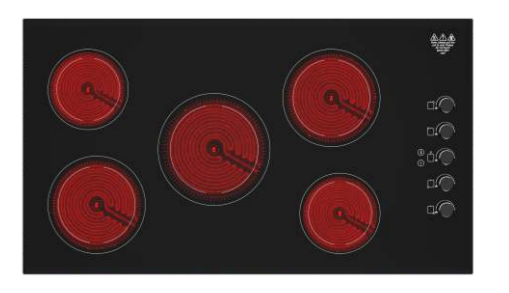

GPS-91 Touch type & Konb
Power: 1200W+1800W+2000W+1800W+1200W
Panel size: 900*520mm **Voltage:** 220V/50Hz
Iron spray anticorrosive bottom shell/or galvanized sheet