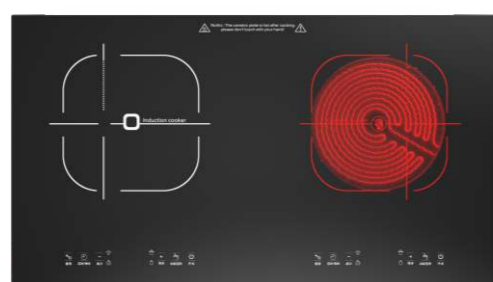

GPS-51 Touch type
Power: 2200W+2200W **Voltage:** 220V/50Hz
Panel size: 735*415mm **Heating Area:** 220mm
Iron spray anticorrosive bottom shell/or galvanized sheet