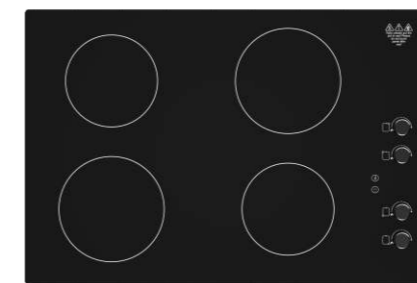

GPS-85 Touch type & Knob
Power: 1200W+1800W+1800W+1200W
Panel size: 770*520mm **Voltage:** 220V/50Hz
Iron spray anticorrosive bottom shell/or galvanized sheet