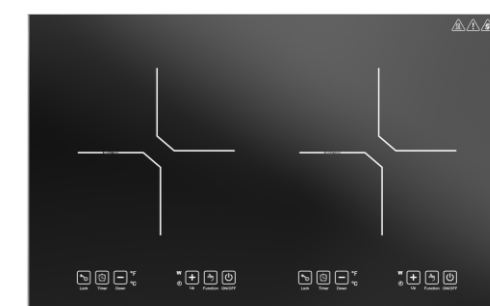

GPS-57 Touch type
Power: 2400W+2400W **Voltage:** 220V/50Hz
Panel size: 735*415mm **Heating Area:** 220mm
Iron spray anticorrosive bottom shell/or galvanized sheet