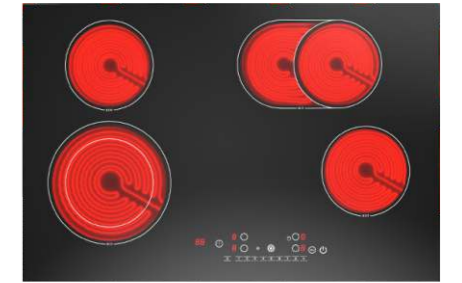

GPS-80 Touch type
Power: 2200W+2200W+1000W+1000W
Panel size: 770*520mm **Voltage:** 220V/50Hz
Iron spray anticorrosive bottom shell/or galvanized sheet