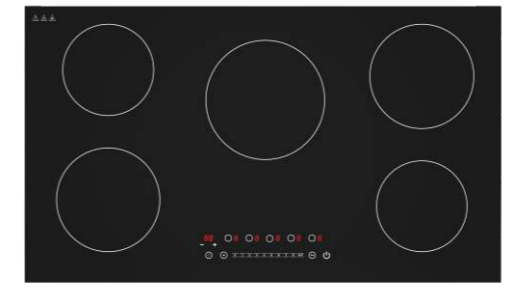

GPS-90 Touch type
Power: 2000W+1500W+1500W+1200W+1200W
Panel size: 900*520mm **Voltage:** 220V/50Hz
Iron spray anticorrosive bottom shell/or galvanized sheet