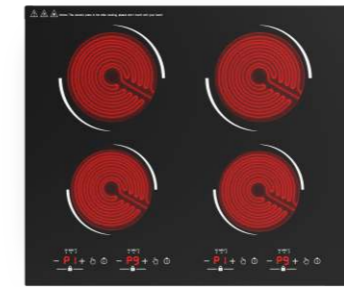

GPS-81 Touch type
Power: 1800W+1200W+1800W+1200W
Panel size: 596*510mm **Voltage:** 220V/50Hz
Iron spray anticorrosive bottom shell/or galvanized sheet