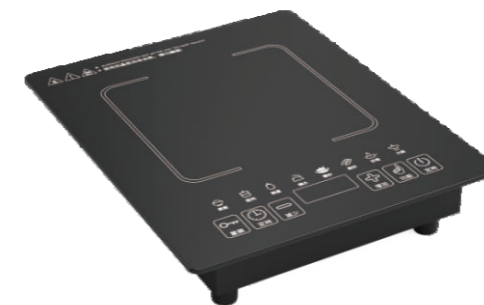

GPS-04 Touch type
Power/ Voltage: 2100W(220-240V/50Hz),1800W(110-120V/50Hz)
Panel size: 290*370mm **Gears:** 9
 Flame retardant high temperature resistant plastic housing

GPS-05 Touch type
Power/ Voltage: 2200W(220-240V/50Hz),1800W(110-120V/50Hz)
Panel size: 280*330mm **Gears:** 9
 Flame retardant high temperature resistant plastic housing

GPS-06 Touch type
Power/Voltage: 2200W(220-240V/50Hz),1800W(110-120V/50Hz)
Panel size: 320*385mm **Gears :** 9
 Flame retardant high temperature resistant plastic housing

GPS-07 Touch type
Power/Voltage: 2200W(220-240V/50Hz),1800W(110-120V/50Hz)
Panel size: 320*385mm **Gears :** 9
 Flame retardant high temperature resistant plastic housing

GPS-08 Touch type
Power/Voltage: 2200W(220-240V/50Hz),1800W(110-120V/50Hz)
Panel size: 280*350mm **Gears :** 9
 Flame retardant high temperature resistant plastic housing

GPS-09 Touch type
Power/Voltage: 2200W(220V/50Hz),1800W(110-120V/50Hz)
Panel size: 320*390mm
 Flame retardant high temperature resistant plastic housing

GPS-09-1 Touch type
Power/Voltage: 2200W(220V/50Hz),1800W(110-120V/50Hz)
Panel size: 320*390mm
 Flame retardant high temperature resistant plastic housing

MAKING DIFFERENT DELICIOUS FOR YOUR FAMILY

MAKING DIFFERENT DELICIOUS FOR YOUR FAMILY