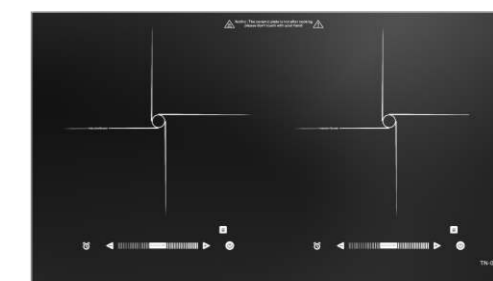

GPS-43 Touch type
Power: 2400W+2400W **Voltage:** 220V/50Hz
Panel size: 735*415mm **Heating Area:** 220mm
Iron spray anticorrosive bottom shell/or galvanized sheet