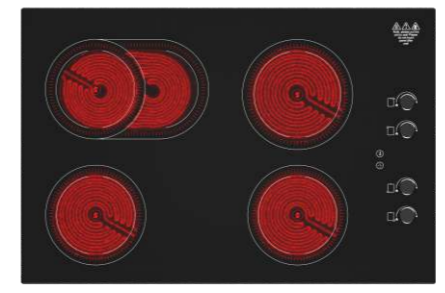

GPS-88 Touch type & Konb
Power: 2000W+1600W+2000W+1600W
Panel size: 770*520mm **Voltage:** 220V/50Hz
Iron spray anticorrosive bottom shell/or galvanized sheet