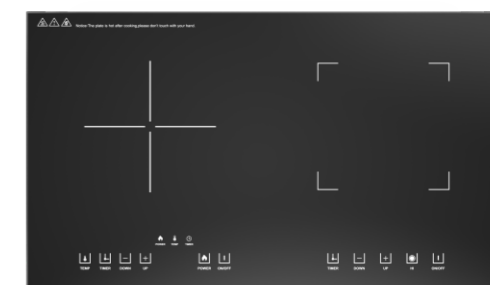

GPS-55 Touch type
Power: 2400W+2400W **Voltage:** 220V/50Hz
Panel size: 735*415mm **Heating Area:** 220mm
Iron spray anticorrosive bottom shell/or galvanized sheet