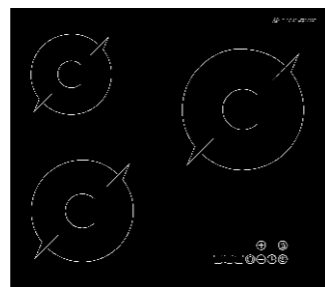

GPS-78 Touch type
Power: 1800W+1800W+1200W **Voltage:** 220V/50Hz
Panel size: 596*510mm **Gear:** 9
Iron spray anticorrosive bottom shell/or galvanized sheet

MAKING DIFFERENT DELICIOUS FOR YOUR FAMILY