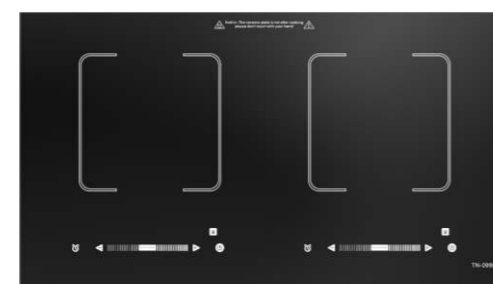

GPS-53 Touch type
Power: 2400W+2400W **Voltage:** 220V/50Hz
Panel size: 735*415mm **Heating Area:** 220mm
Iron spray anticorrosive bottom shell/or galvanized sheet