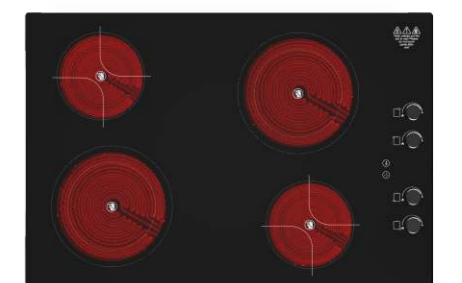

GPS-86 Touch type & Knob
Power: 1600W+2000W+2000W+1600W
Panel size: 770*520mm **Voltage:** 220V/50Hz
Iron spray anticorrosive bottom shell/or galvanized sheet