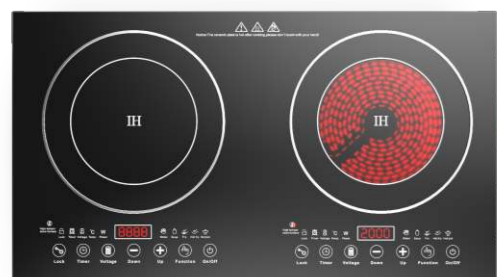

GPS-48 Touch type
Power: 2200W+2200W **Voltage:** 220V/50Hz
Panel size: 680*380mm **Heating Area:** 220mm
Iron spray anticorrosive bottom shell/or galvanized sheet