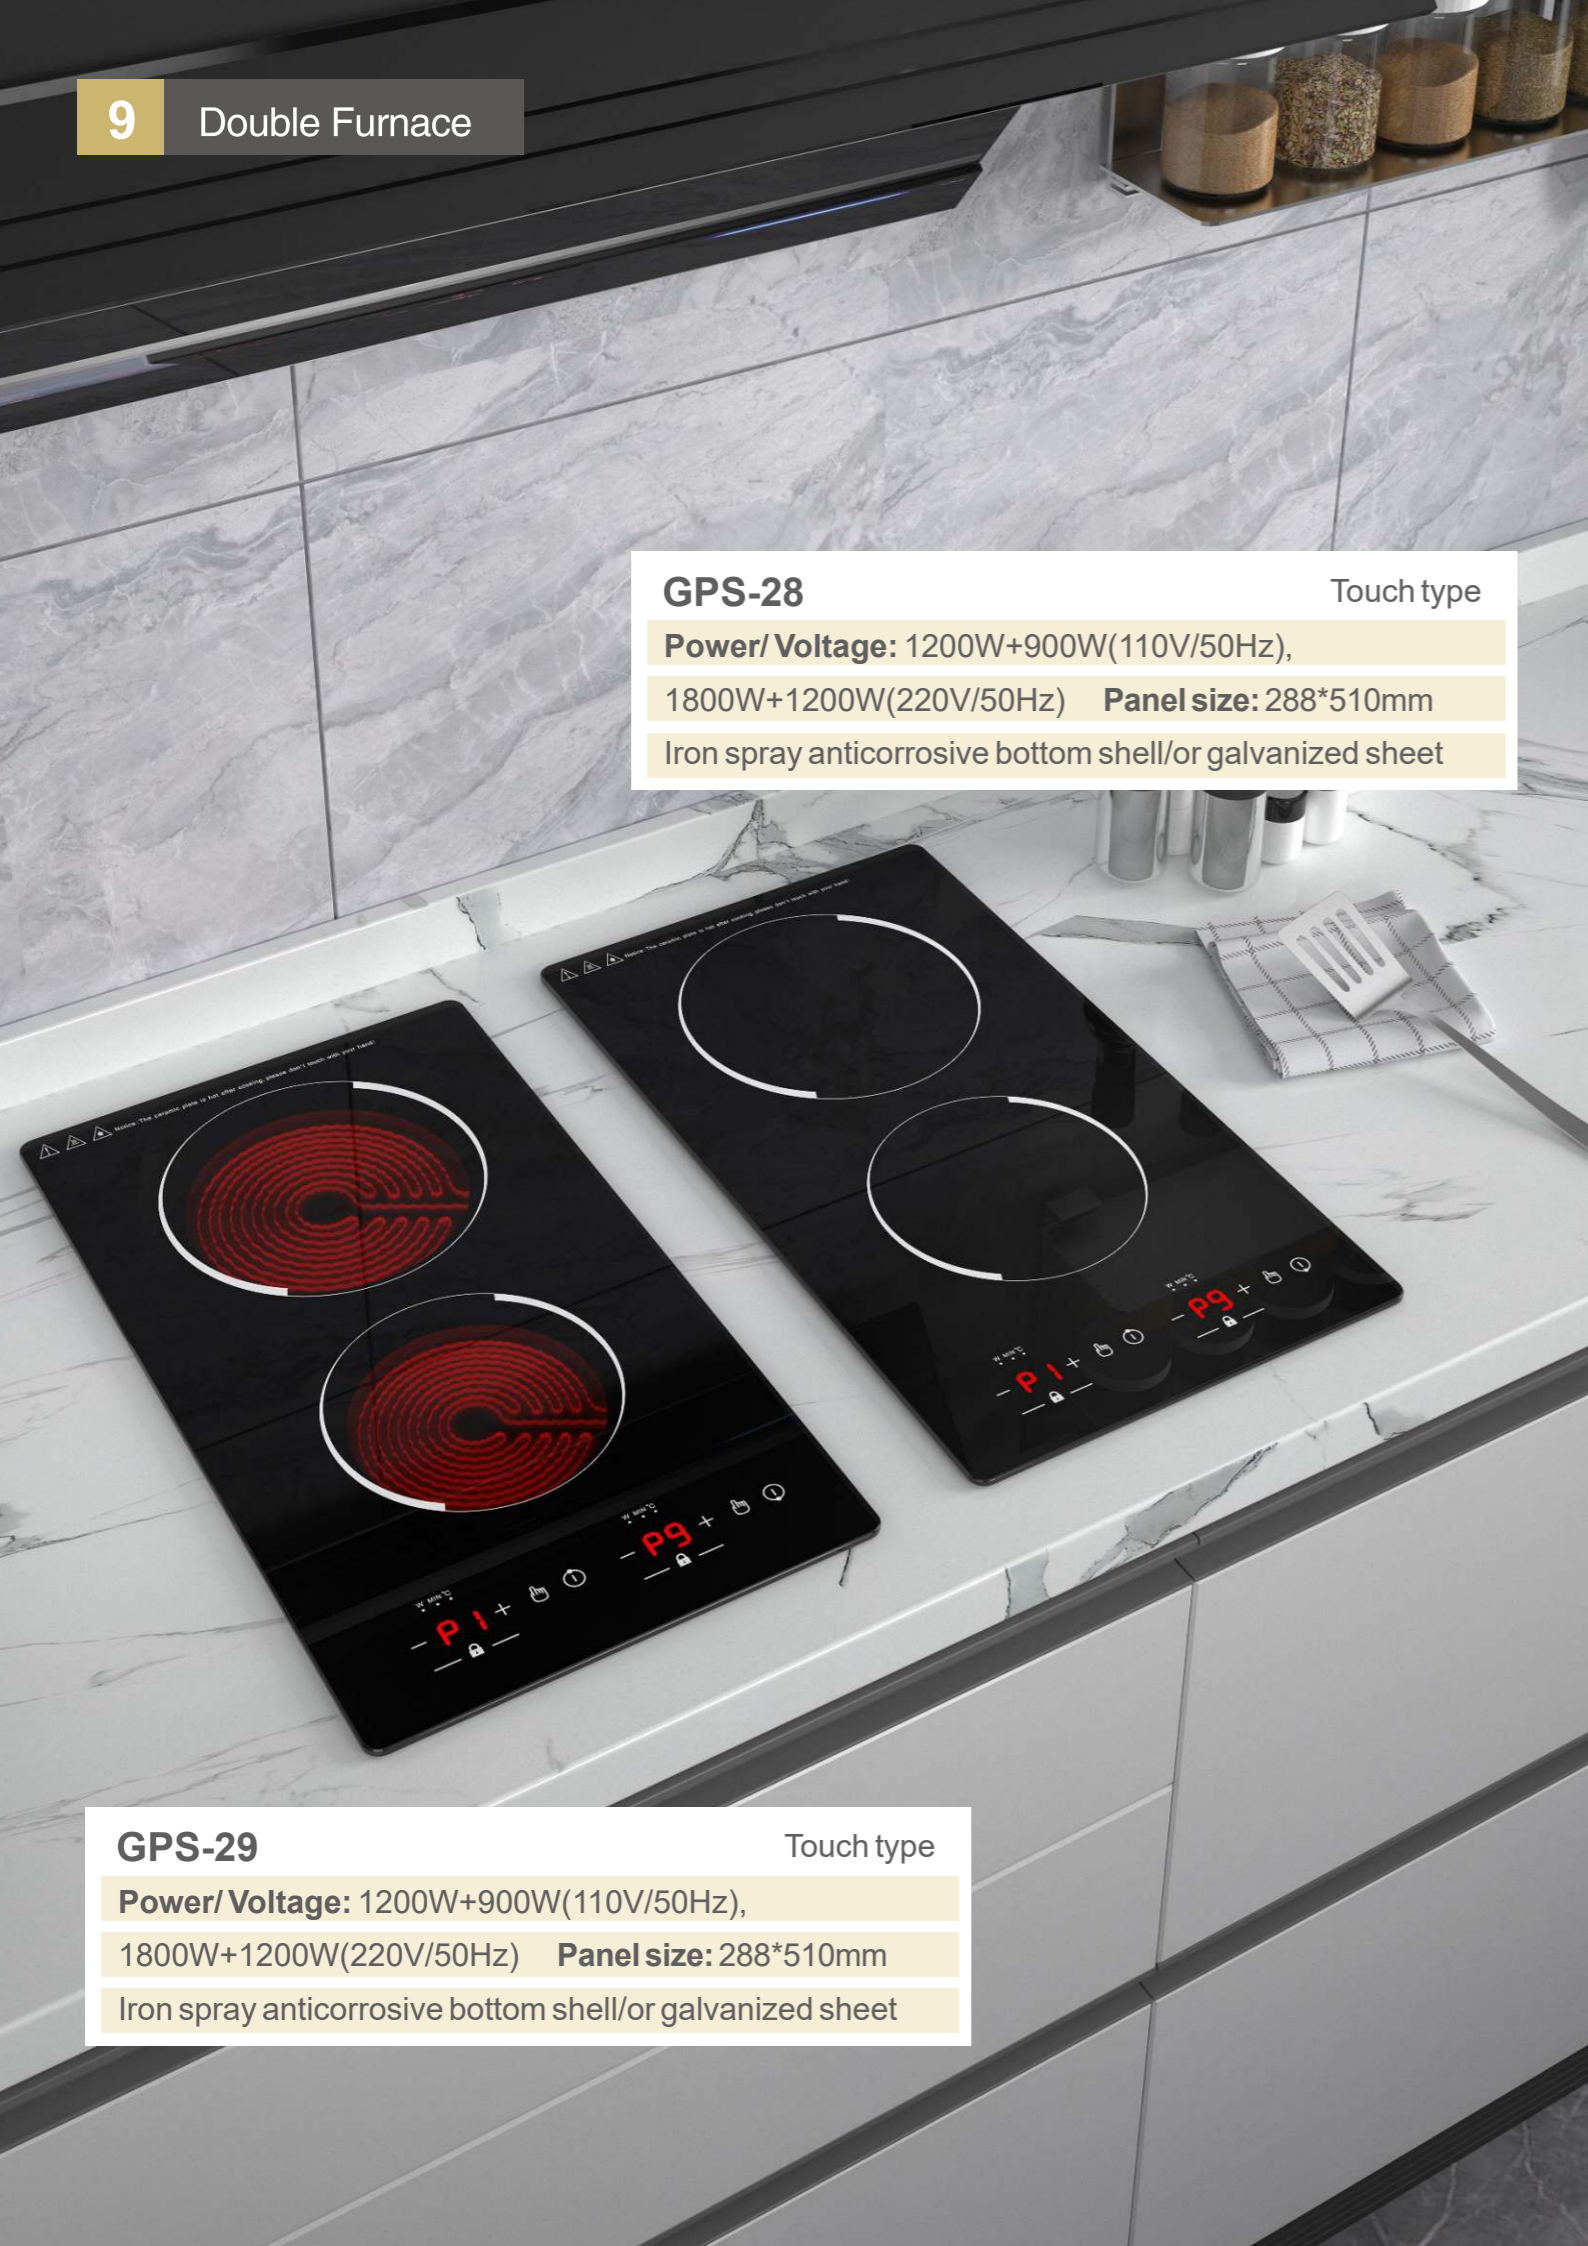

GPS-18 Touch type & Knob
Power: 2200W **Voltage:** 220-240V/50Hz
Panel size: 280*360mm **Gears:** 10
Stainless steel housing

GPS-19 Knob
Power: 2000W **Voltage:** 220V/50Hz
Panel size: 330*300*54mm **Gears:** 9
Stainless steel housing

GPS-28 Touch type
Power/ Voltage: 1200W+900W(110V/50Hz),
1800W+1200W(220V/50Hz) **Panel size:** 288*510mm
Iron spray anticorrosive bottom shell/or galvanized sheet

GPS-29 Touch type
Power/ Voltage: 1200W+900W(110V/50Hz),
1800W+1200W(220V/50Hz) **Panel size:** 288*510mm
Iron spray anticorrosive bottom shell/or galvanized sheet