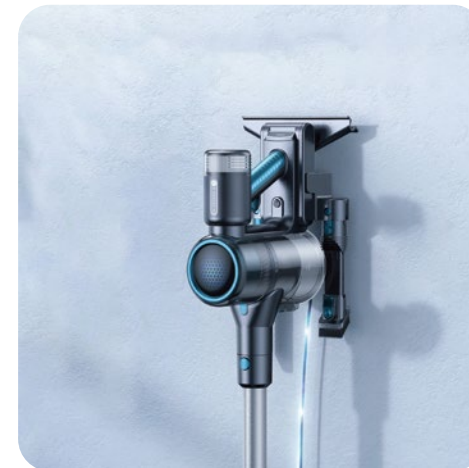

Multi charge method

Standard accessories:

Combination brush

Wall bracket
(charge function)

Crevice brush

Charger

Parameter:

Motor	BLDC 380W
Battery	25.9V 2500mAh
Working Time	45mins/30mins/13mins
Vacuum	9kPa/13kPa/27kPa
Charging time	4-5h
Dust capacity	0.8L