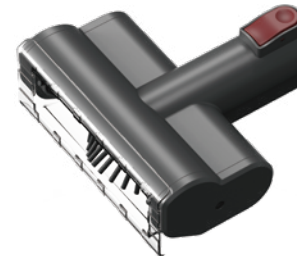

GPS-23

GPS-24