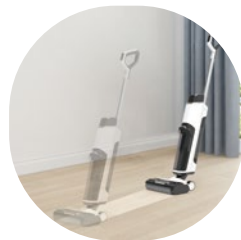

GPS-10

60dB

Low noise

Auto

3 different modes

Voice interactive

Innovative selling point

Enhanced edge cleaning