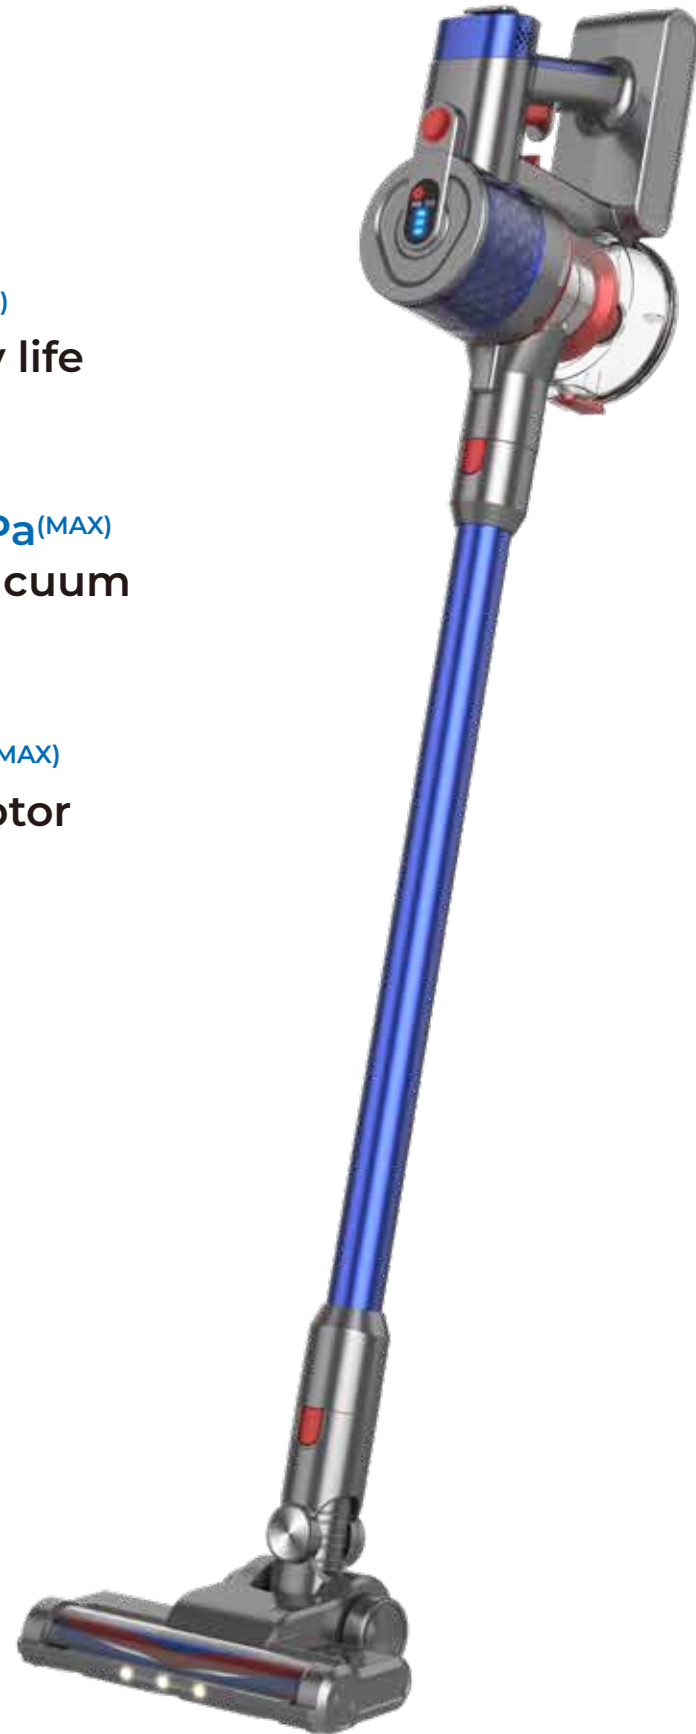

Lightweight and easy operating
Two Cyclone Filtration System
Hand & stick using

35 min^(MAX)
battery life

25.5 kPa^(MAX)
vacuum

300 W^(MAX)
motor

Stainless
Steel filter

LED
Indicator

2 in 1
Nozzle

PRODUCT DETAIL