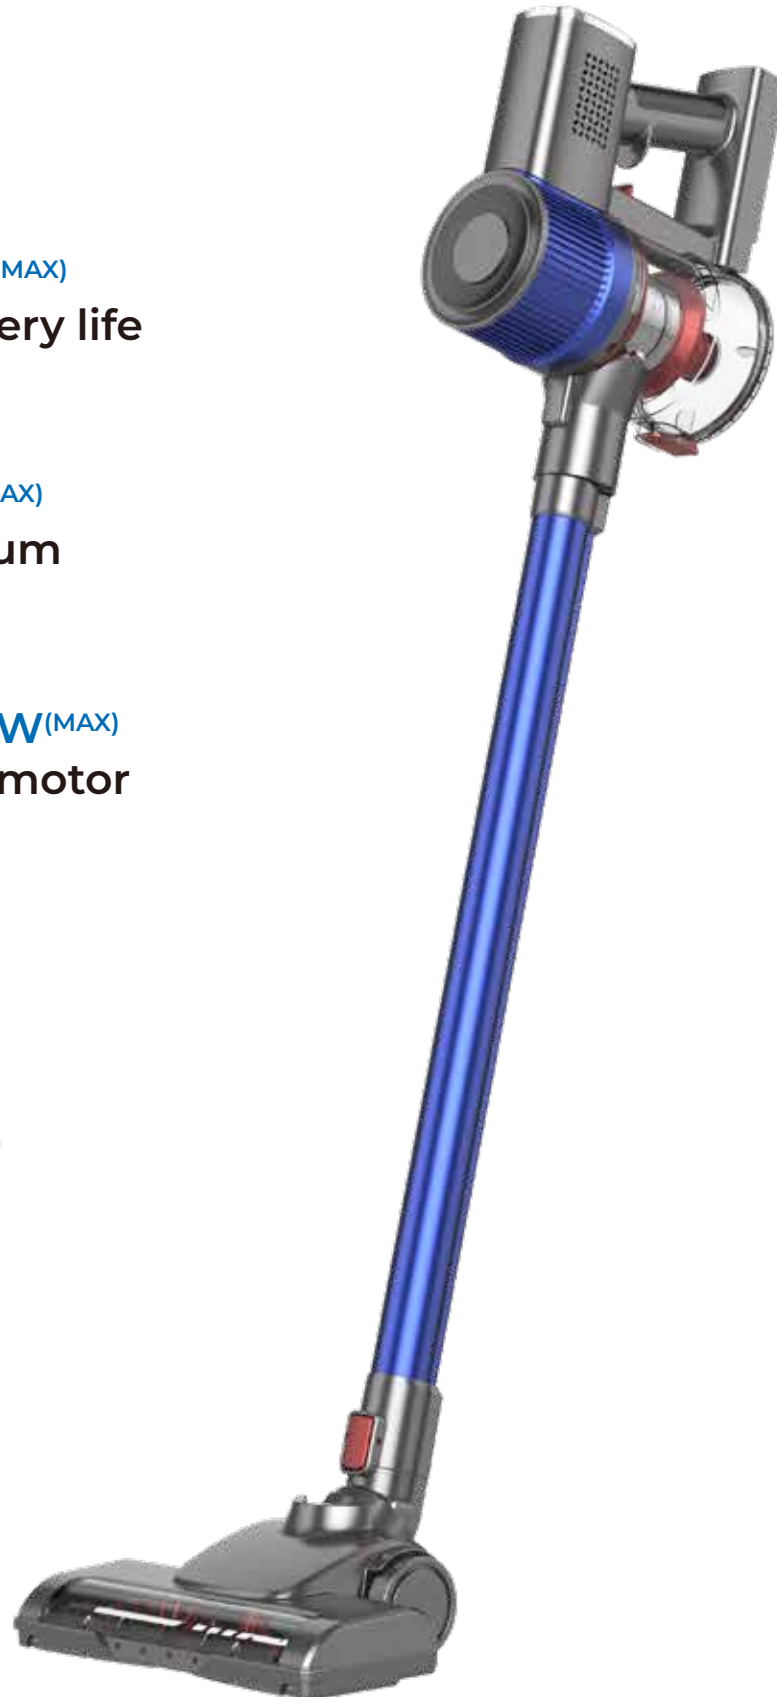

WIRELESS VACUUM CLEANER

Super low working noise
One press to clean the dust
Easy operating and lightweight

30 min^(MAX) battery life

21 kPa^(MAX) vacuum

200 W^(MAX) motor

Stainless Steel filter

LED Indicator

2 in 1 Nozzle

PRODUCT DETAIL

Model No.		Charging Time	5 hours
Volt/Freq	22.2V,50/60Hz	Vacuum	7-11kpa/13-21kpa
Power	DC160W BLDC200W	Working time	20-30min/15-30min
Battery	2200mAh	Loading QTY	1176/2436/2784pcs