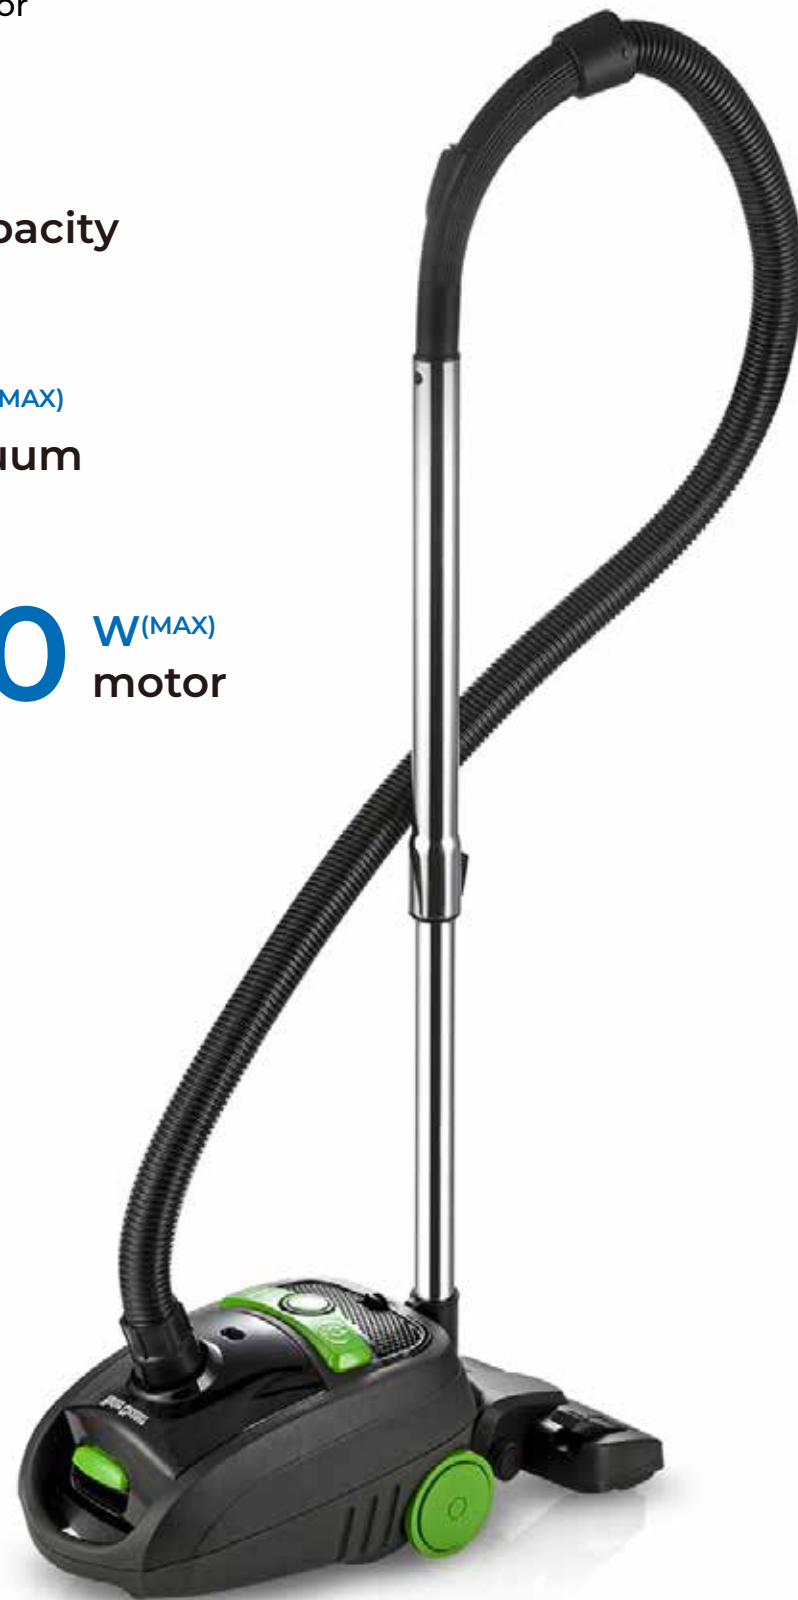

Vacuum Cleaner Catalog

BAGGED VACUUM CLEANER

Lightweight, small design

Large dust capacity

Cable rewind/Dust full indicator

1.5 L capacity

19 kPa^(MAX) vacuum

1400 W^(MAX) motor

Dust Full Indicator

Speed Control

Cable Rewind

PRODUCT DETAIL

Model No.		Dust capacity	1.5L
Power	1000w/1200w/1400w	Speed control	Yes
Vacuum	18kpa /18.5kpa /19kpa	Noise	≤72dB
Volt/Freq	100-240V,50/60Hz	Loading QTY	1053/2187/2430pcs

CORDED STICK VACUUM CLEANER

Newest innovation
2 in 1 handheld & stick using
Lightweight operating

2^L
capacity

15 kPa
vacuum

600^W
motor

Cable
Hanger

Large capacity
Dust cup

Switch
Button