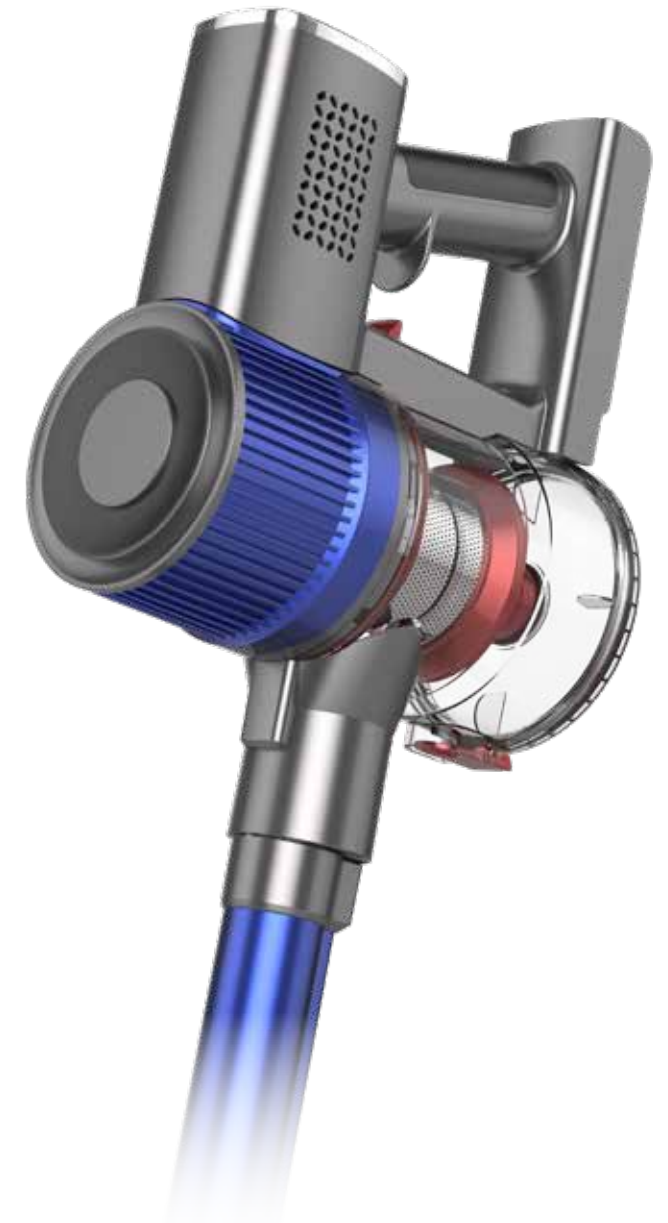

WIRELESS VACUUM CLEANER

Super low working noise
One press to clean the dust
Easy operating and lightweight

30 min^(MAX) battery life

21 kPa^(MAX) vacuum

200 W^(MAX) motor

Stainless Steel filter

LED Indicator

2 in 1 Nozzle

PRODUCT DETAIL

Model No.		Charging Time	5 hours
Volt/Freq	22.2V,50/60Hz	Vacuum	7-11kpa/13-21kpa
Power	DC160W BLDC200W	Working time	20-30min/15-30min
Battery	2200mAh	Loading QTY	1176/2436/2784pcs