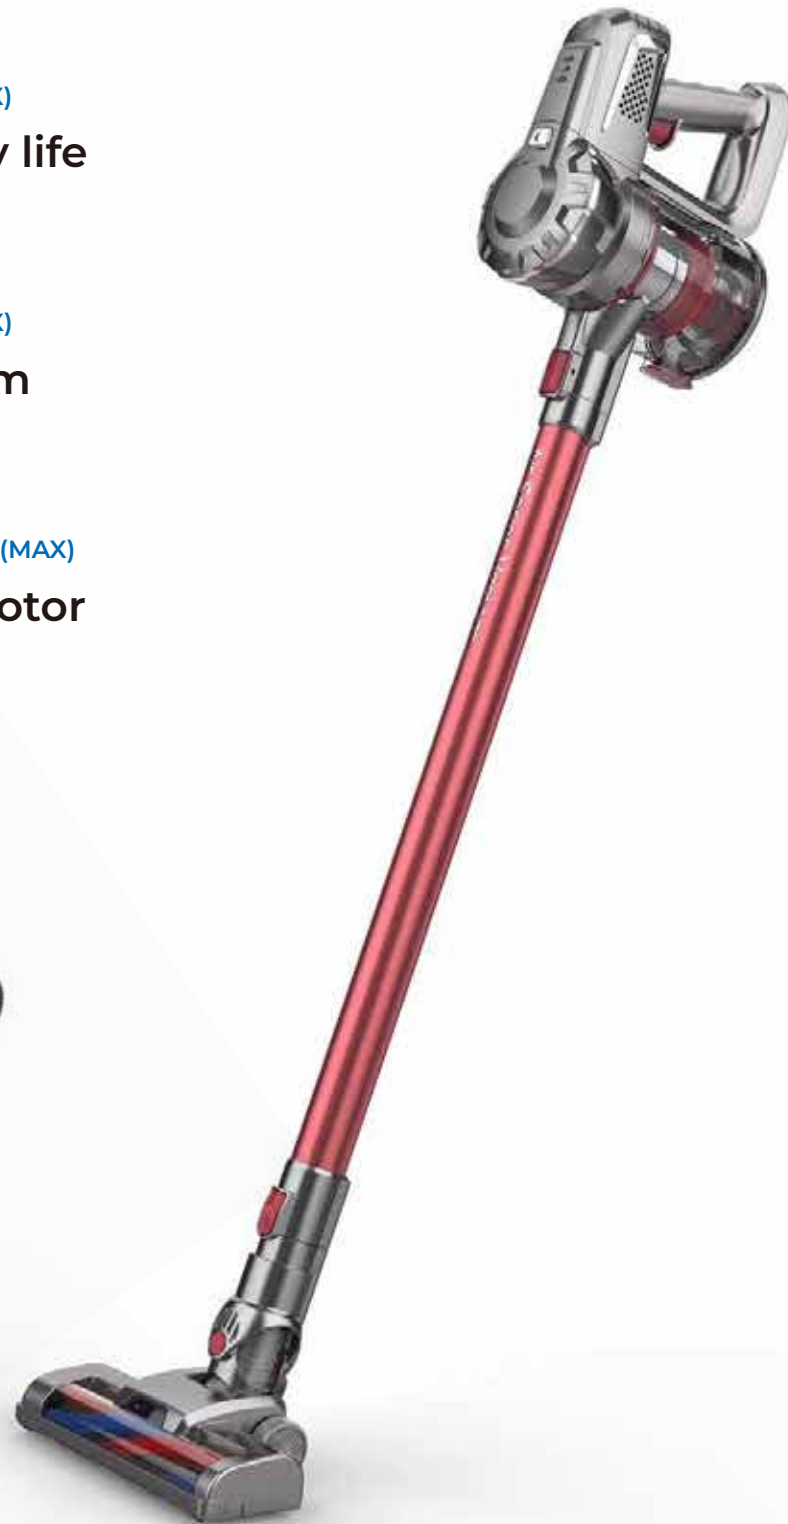

WIRELESS VACUUM CLEANER

Super low working noise
One press to clean the dust
Easy operating and lightweight

32 min^(MAX)
battery life

20 kPa^(MAX)
vacuum

200 W^(MAX)
motor