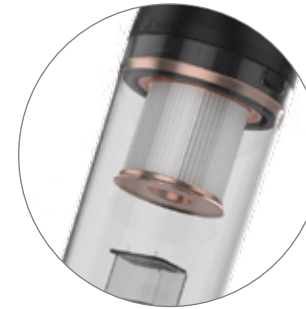

CORDED STICK VACUUM CLEANER

Newest innovation
2 in 1 handheld & stick using
Lightweight operating

2^L
capacity

15 kPa
vacuum

600^W
motor

Cable
Hanger

Large capacity
Dust cup

Switch
Button

PRODUCT DETAIL

Model No.		Dust capacity	2.0L
Power	600W	Noise	≤80dB
Vacuum	15kPa	Loading QTY	2016/4172/4768pcs
Volt/Freq	100-240V, 50/60Hz		

CORDED STICK VACUUM CLEANER

Hidden telescopic handle
2 in 1 handheld & stick using
Lightweight operating