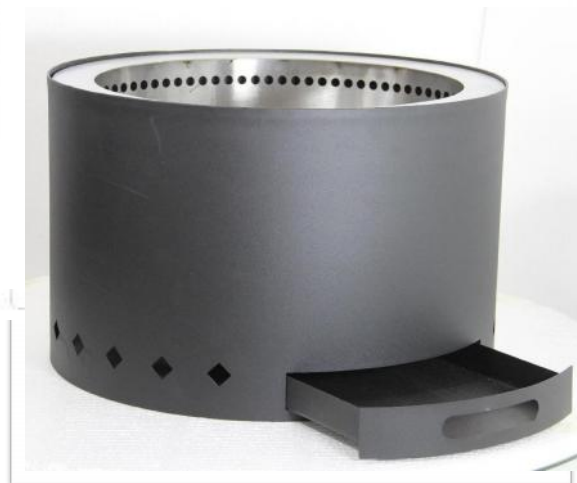

# New Arrival-Smokeless Fire Pits and Accessories:

**\* Customized Size for fire bowl**

**\* Available outer layer options:**

**Corten steel, 304/430 stainless steel, steel**

Ash Tray

- 4 : D45X29cm
- 5 : D47.5x34cm
- 6 : D49x39cm