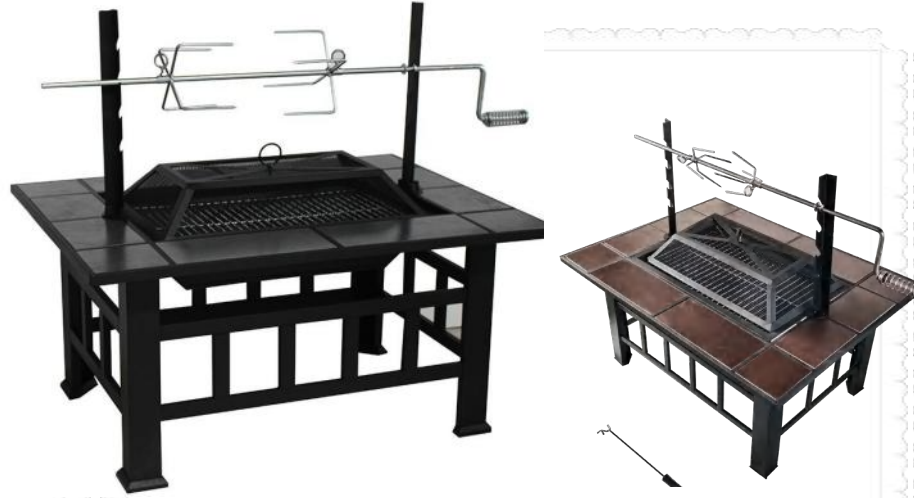

240
L94xW71xH45 cm