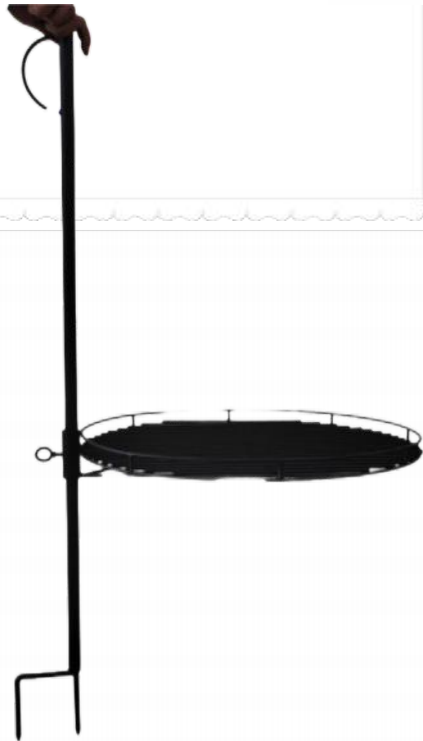

# Accessories --- BBQ grate - Size could be customized

**277**  
**L: 61cm(24")**  
**W: 41cm(16")**  
**H: 21.5cm(8 1/2")**

**278**  
**L: 61cm(24")**  
**W: 40.6cm (16")**  
**H: 21.6cm(8 1/2")**

**279**  
**L: 61cm(24")**  
**W: 40.6cm (16")**  
**H: 21.6cm(8 1/2")**

**280**  
**Dia 61cm(24")**  
**H: 116.8cm(46")**

**281**  
**Dia 19" ~ 40"**

**282**  
**Dia 19" ~ 40"**  
**Folding Fire Pit Cooking Grill**

**286**  
**W: 61\*79cm H: 92.71cm(36.5")**

**287**  
**Dia:51cm H: 15cm**

**288**  
**Dia.45cm (58cm with handles)**  
**H: 12cm**

**289**  
**Dia:36.5cm**  
**Size could be customized**