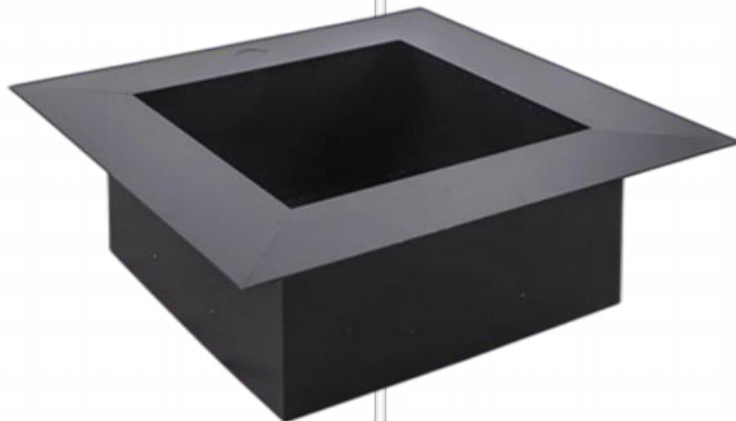

223
L. W :122cm(48")
Inner length 32"
H: 30cm(11.8")
Size could be customized