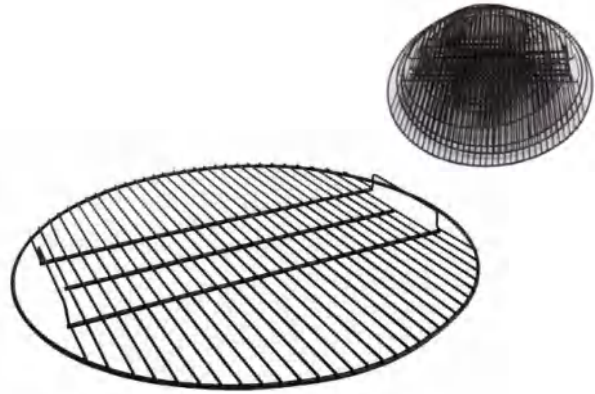

Accessories --- BBQ grate --- Customized size

269
Dia 19" ~40"