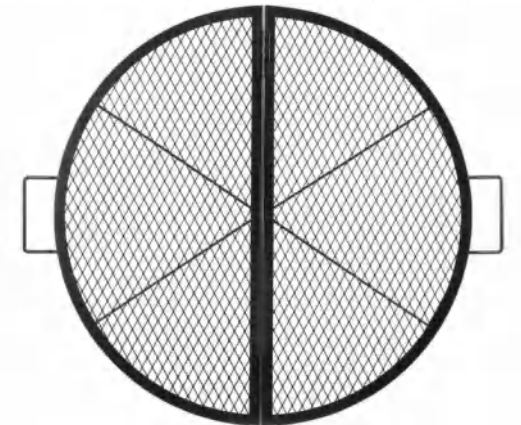

282
Dia 19" ~ 40"
Folding Fire Pit Cooking Grill