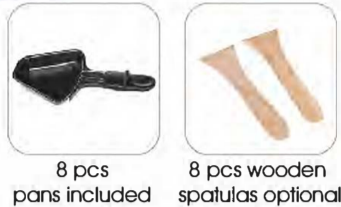

Grills Raclette