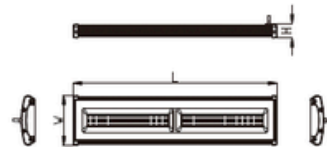

series LED Linear High-Bay

180
LUMENS/WATT

5
YEARS
WARRANTY*

| Power (W) | Input Voltage (V) | CRI | Efficacy (lm/w) | CCT (K) | Dimension (mm) L*W*H |
|-----------|-------------------------|-----|-----------------|-----------|----------------------|
| 50 | 220-240 / 100-277 | 80 | 140/160/180 | 2700-6500 | 275*103.5*73.5 |
| 100 | | | | | 530*103.5*73.5 |
| 150 | | | | | 790*103.5*73.5 |
| 200 | | | | | 1045*103.5*73.5 |

series LED Linear High-Bay

| Power (W) | Input Voltage (V) | CRI | Efficacy (lm/w) | CCT (K) | Dimension (mm) L*W*H |
|-----------|-------------------------|-----|-----------------|-----------|----------------------|
| 50 | 220-240 / 100-277 | 80 | 100 | 2700-6500 | 241*120*35 |
| 100 | | | | | 491*120*35 |
| 150 | | | | | 741*120*35 |
| 200 | | | | | 991*120*35 |