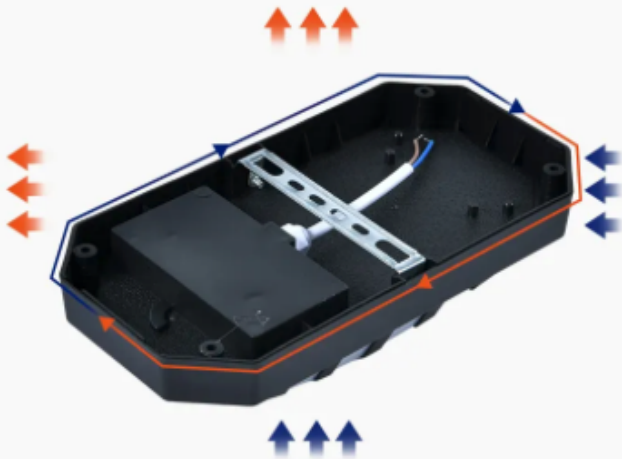

PP LAMP BODY STRONG HEAT DISSIPATION

Selected PP materials to protect the life of the lamp beads