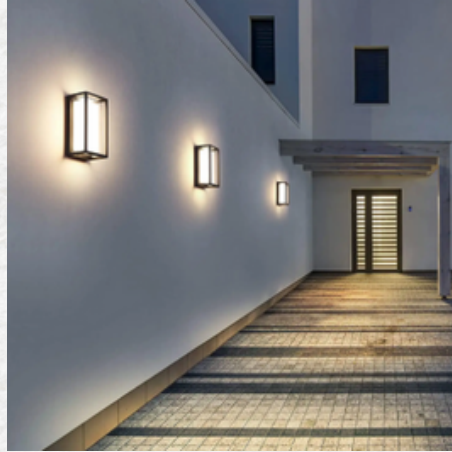

Color Temperature(CCT)	5CCT
Warranty(Year)	3-Year
Power Supply	Include
Input Voltage(V)	100-277V
Lamp Luminous Efficiency(lm/w)	60
Color Rendering Index(Ra)	80
Use	Garden
Voltage	100-277V
Base Material	Aluminum
Diffuser	Polycarbonate
Light Source	LED
Support Dimmer	NO
Lifespan (hours)	50000
Product Weight (kg)	1.81
IP Rating	65
Color	5CCT Selectable
Product name	Led Wall Light
Application	Outdoor Courtyard
Keyword	Outdoor Decorative Led Wall Light
Material	Aluminum+PC
Installation	Wall Mounted Directly
Color Temperature(CCT)	2200K/2700K/3000K/4000K/5000K
Type	Outdoor Lighting Products
Style	Morden