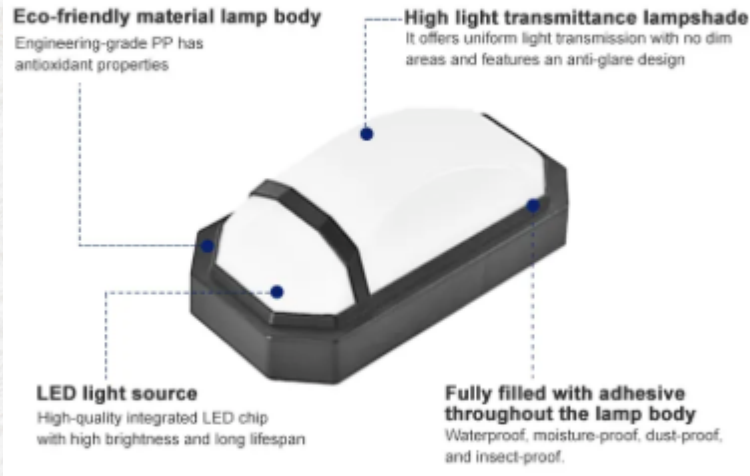

Color Temperature(CCT)	3000K
Warranty(Year)	2-Year
Power Supply	Energy saving
Input Voltage(V)	110-265V
Lamp Luminous Efficiency(lm/w)	100
Color Rendering Index(Ra)	95
Use	Garden
Base Material	Aluminum
Diffuser	Tempered Glass
Light Source	LED
Support Dimmer	NO
Lifespan (hours)	50000
Product name	Waterproof Outdoor Wall Light
Beam angle	360 Degree
Lamp Chip	High Power Chip
Driver	110-265V / waterproof
Certification	CCC,CE,BV,EMC,CB