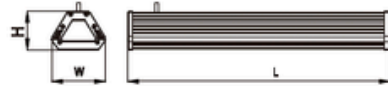

series LED UFO High-Bay

| Power (W) | Input Voltage (V) | CRI | Efficacy (lm/w) | CCT (K) | Dimension (mm) D*H1*H2 |
|-----------|-------------------|-----|-----------------|-----------|------------------------|
| 100 | 220-240 / 100-277 | 80 | 100 | 2700-6500 | 235*32*68 |
| 150 | | | | | 277*32*68 |
| 200 | | | | | 308*32*68 |

series LED UFO High-Bay

180
LUMENS/WATT

5
YEARS
WARRANTY

PLUG & PLAY SYSTEM

| Power (W) | Input Voltage (V) | CRI | Efficacy (lm/w) | CCT (K) | Dimension (mm) D*H*H1 |
|-----------|-------------------|-----|-----------------|-----------|-----------------------|
| 100 | 220-240 / 100-277 | 80 | 140/160/180 | 2700-6500 | 244*105*142 |
| 150 | | | | | 286*105*142 |
| 200 | | | | | 326*105*142 |

series LED Linear High-Bay

180
LUMENS/WATT

5
YEARS
WARRANTY*

| Power (W) | Input Voltage (V) | CRI | Efficacy (lm/w) | CCT (K) | Dimension (mm) L*W*H |
|-----------|-------------------------|-----|-----------------|-----------|----------------------|
| 50 | 220-240 / 100-277 | 80 | 140/160/180 | 2700-6500 | 275*103.5*73.5 |
| 100 | | | | | 530*103.5*73.5 |
| 150 | | | | | 790*103.5*73.5 |
| 200 | | | | | 1045*103.5*73.5 |