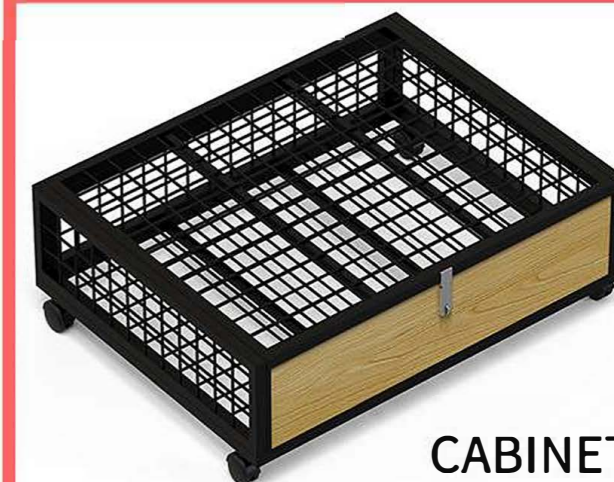

◆ OPTIONAL ACCESSORIES ◆

CURTAIN