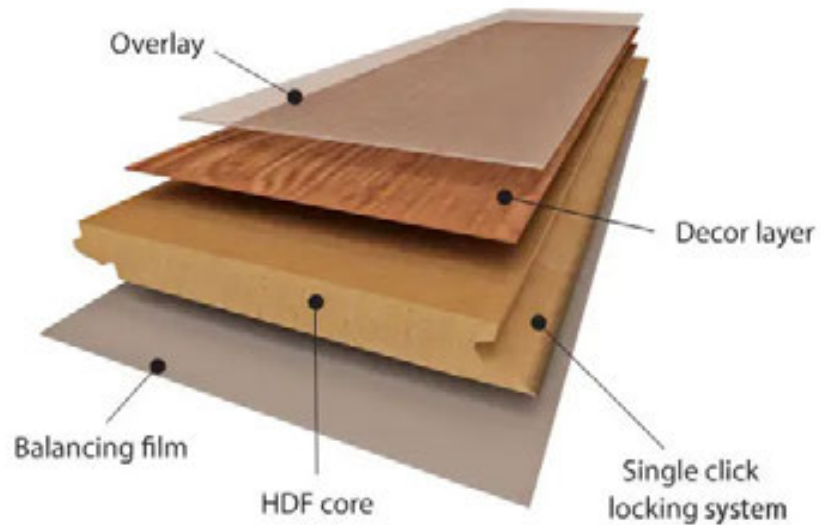

Wood floors Catalog

LAMINATE FLOORING STRUCTURE DISPLAY

ANALYSIS OF LATCH MATERIALS

INSTALLATION MODE DISPLAY

Click lock system

Laminate flooring is known to be a floating floor. When the planks click together, they form one flat and seamless surface. This entire surface floats on top of the subfloor. It is crucial to focus on the locking system during installation and being sure that every plank is well locked, since this is what gives the flooring strength and stability.

EUKA Smart lock

Achieve seamless installation without glue
600 kg of transverse tension, no seam, no deformation

Single chip specifications: 1219 x 200 x 12mm
Base material density: 830kg/m³
Environmental protection grade: E1