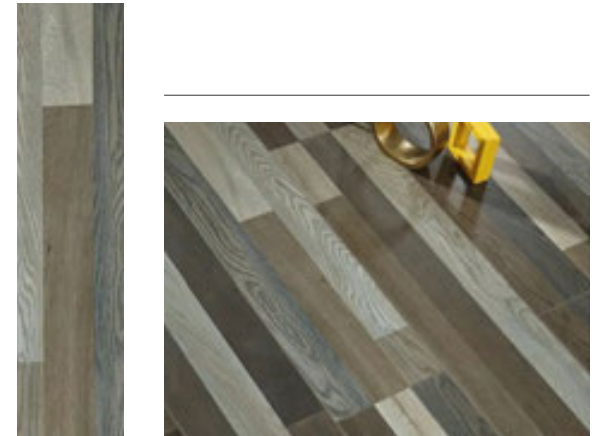

Single chip specifications: 1220 x 200 x 12mm
MDF: 800/m³