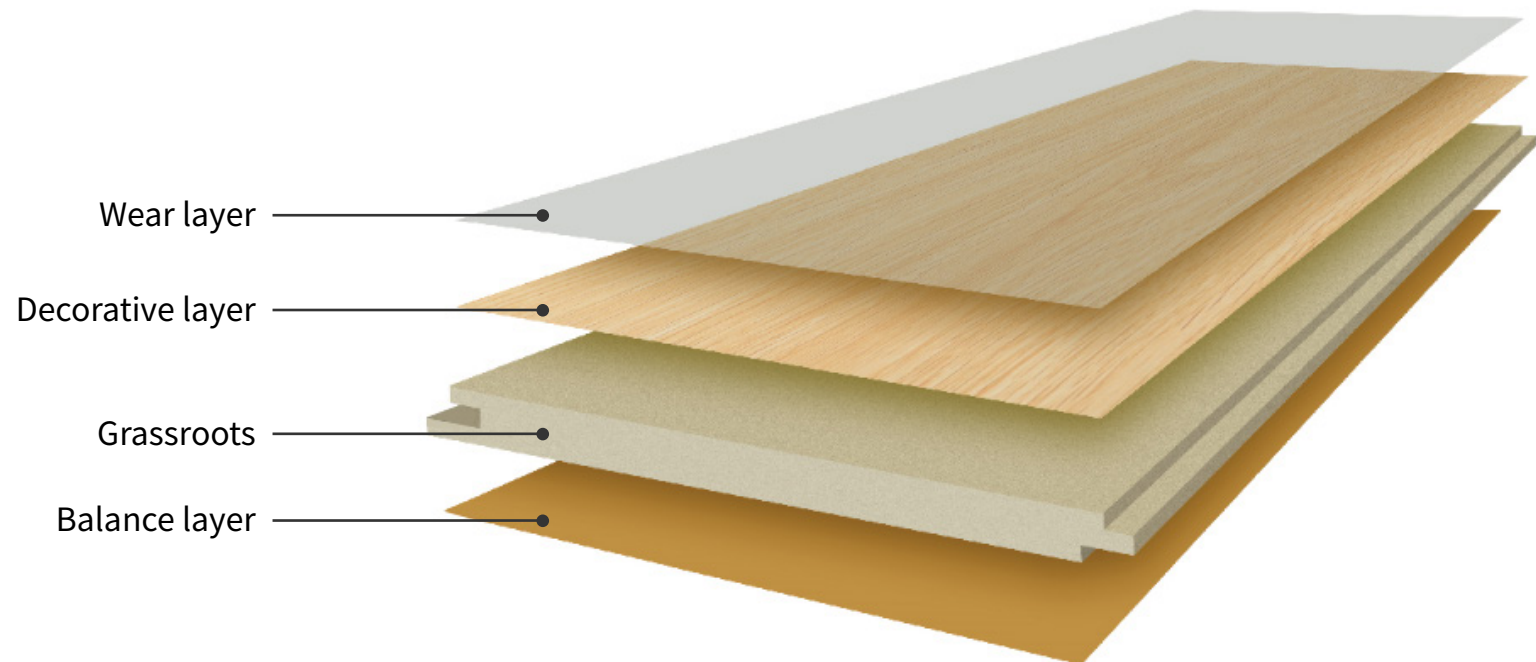

Wood floors Catalog

LAMINATE FLOORING STRUCTURE DISPLAY

ANALYSIS OF LATCH MATERIALS

INSTALLATION MODE DISPLAY

Click lock system

Laminate flooring is known to be a floating floor. When the planks click together, they form one flat and seamless surface. This entire surface floats on top of the subfloor. It is crucial to focus on the locking system during installation and being sure that every plank is well locked, since this is what gives the flooring strength and stability.

EUKA Smart lock

Achieve seamless installation without glue
600 kg of transverse tension, no seam, no deformation

Single chip specifications: 1219 x 200 x 12mm
Base material density: 830kg/m³
Environmental protection grade: E1