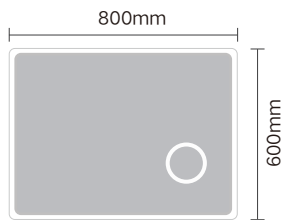

Size: 500x700mm

Size: 800x600mm

Size: 1000x600mm

Function : Single touch switch, Brightness dimming , 3 Color temperature adjustable.
 功能：单触控开关，亮度调节，3种色温调节

Size : 500x700mm

Size : 800x600mm

Size : 1000x600mm

Function : Double Touch Switch, Brightness dimming , 3Color Temperature Adjustable, Defogging
 功能：双触控开关，亮度调节，3种色温调节，除雾功能

Size : Φ 1200mm

Size : Φ 1600mm

Function : Brightness dimming+3 Color Temperature+Calendar/Time+temperature+defogging
 功能：亮度调节+3色温调节+日历/时间+温度显示+除雾功能

Size : 500x700mm

Size : 800x600mm

Size : 1000x600mm

Function : Calendar/Time+Temperature + Bluetooth music display function + Defogging
 功能：日历/时间+温度+蓝牙音乐显示功能+除雾功能

Size : 500x700mm

Size : 800x600mm

Size : 1000x600mm

Function: Single touch switch, Brightness dimming, 3 Color temperature adjustable
 +5x magnification 功能: 单触控开关, 亮度调节, 3种色温调节, 5倍放大镜

Size: 800x600mm

Size: 1000x600mm

Function: Double touch switch, Time /temperature display+Defogging+5x magnification
 功能: 双触控开关, 时间和温度显示, 除雾功能, 5倍放大镜