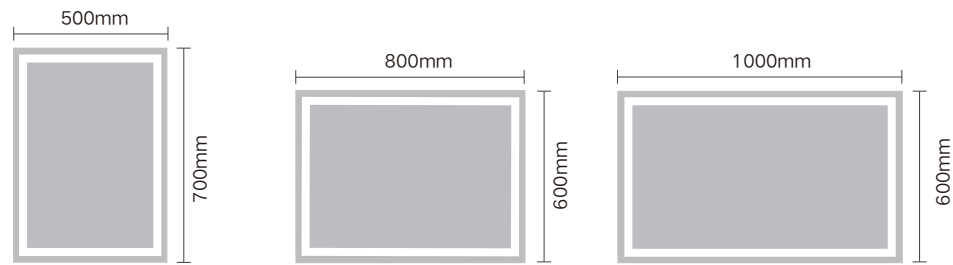

Size: Φ 600mm

Size: Φ 800mm

Size: Φ 600mm

Size: Φ 800mm

Function: Brightness dimming+3 Color Temperature+Calendar/Time+temperature+defogging
 功能: 亮度调节+3色温调节+日历/时间+温度显示+除雾功能

Function: Calendar/Time+Temperature + Bluetooth music display function + Defogging
 功能: 日历/时间+温度+蓝牙音乐显示功能+除雾功能

Function: Single touch switch, Brightness dimming , 3 Color temperature adjustable.
功能: 单触控开关, 亮度调节, 3种色温调节

Size: 600x800mm

Function: Double Touch Switch, Brightness dimming , 3Color Temperature Adjustable, Defogging
功能: 双触控开关, 亮度调节, 3种色温调节, 除雾功能

Size: 600x800mm

Function: Single touch switch, Brightness dimming, 3 Color temperature adjustable.
 功能: 单触控开关, 亮度调节, 3种色温调节

Size: 500x700mm

Size: 800x600mm

Size: 1000x600mm

Function: Double Touch Switch, Brightness dimming, 3Color Temperature Adjustable, Defogging
 功能: 双触控开关, 亮度调节, 3种色温调节, 除雾功能

Size: Φ 600mm

Size: Φ 800mm

Size: 600x800mm

Size: 1000x700mm

Size: 1200x700mm

Size : 600x800mm

Size : 500x700mm

Size : 800x600mm