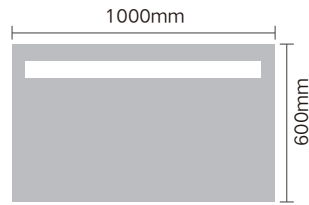

Size: 600x800mm

Function: Single touch switch, Brightness dimming, 3 Color temperature adjustable.
 功能: 单触控开关, 亮度调节, 3种色温调节

Size: 500x700mm

Size: 800x600mm

Size: 1000x600mm

Function: Double Touch Switch, Brightness dimming, 3Color Temperature Adjustable, Defogging
 功能: 双触控开关, 亮度调节, 3种色温调节, 除雾功能

Size: 500x700mm

Size: 800x600mm

Size: 1000x600mm

Function : Single touch switch, Brightness dimming , 3 Color temperature adjustable.
 功能：单触控开关，亮度调节，3种色温调节

Function : Calendar/Time+Temperature + Bluetooth music display function + Defogging
 功能：日历/时间+温度+蓝牙音乐显示功能+除雾功能

Size : 500x700mm

Size : 800x600mm

Size : 1000x600mm

Size : 500x700mm

Size : 800x600mm

Size : 1000x600mm

Function: Single touch switch, Brightness dimming, 3 Color temperature adjustable.
 功能: 单触控开关, 亮度调节, 3种色温调节

Function: Double Touch Switch, Brightness dimming, 3Color Temperature Adjustable, Defogging
 功能: 双触控开关, 亮度调节, 3种色温调节, 除雾功能

Size: 500x700mm

Size: 800x600mm

Size: 1000x600mm

Size: 500x700mm

Size: 800x600mm

Size: 1000x600mm