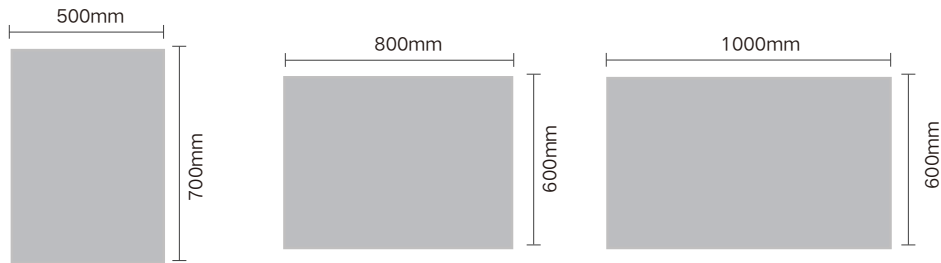

Size: 500x700mm

Size: 800x600mm

Size: 1000x600mm

Function : Single touch switch, Brightness dimming , 3 Color temperature adjustable.
 功能：单触控开关，亮度调节，3种色温调节

Size : 500x700mm

Size : 800x600mm

Size : 1000x600mm

Function : Double Touch Switch, Brightness dimming , 3Color Temperature Adjustable, Defogging
 功能：双触控开关，亮度调节，3种色温调节，除雾功能

Size : Φ 1200mm

Size : Φ 1600mm

Function : Brightness dimming+3 Color Temperature+Calendar/Time+temperature+defogging
 功能：亮度调节+3色温调节+日历/时间+温度显示+除雾功能

Size : 500x700mm

Size : 800x600mm

Size : 1000x600mm

Function : Calendar/Time+Temperature + Bluetooth music display function + Defogging
 功能：日历/时间+温度+蓝牙音乐显示功能+除雾功能

Size : 500x700mm

Size : 800x600mm

Size : 1000x600mm

Size: Φ 600mm

Size: Φ 800mm

Size: 600x800mm

Size: 1000x700mm

Size: 1200x700mm

Size : 600x800mm

Size : 500x700mm

Size : 800x600mm