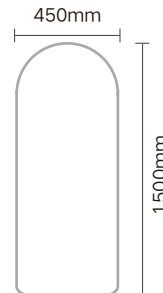

Size: Φ 600mm

Size: Φ 800mm

Size: 600x800mm

Size: 1000x700mm

Size: 1200x700mm

Size : 600x800mm

Size : 500x700mm

Size : 800x600mm

Name: Mirror cabinet
 Size: 500x700x140mm

Name: Mirror cabinet
 Size: 600x700x140mm

Name: Mirror cabinet
 Size: 500x700x140mm

Name: Mirror cabinet
 Size: 600x700x140mm

Name : full length mirror
Size : 400x1200mm

Name : full length mirror
Size : 450x1500mm

Name : full length mirror
Size : 450x1500mm

Name : full length mirror
Size : 450x1600mm

Name : full length mirror
Size : 450x1200mm

Name : full length mirror
Size : 550x1500mm

Name : full length mirror
Size : 450x1200mm

Name : full length mirror
Size : 550x1500mm

Function: Remote control switch, Multi-color light switch (White light, Blue light, Red light Green light, Yellow light) 功能: 遥控开关, 多色灯开关 (白灯, 蓝灯, 红灯, 绿灯, 黄灯)