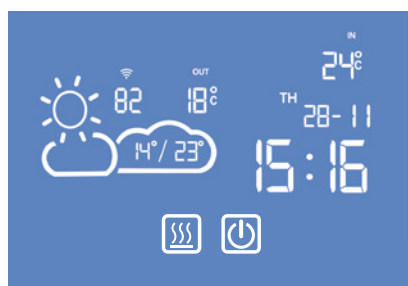

Led digital display
LED数码一体显示