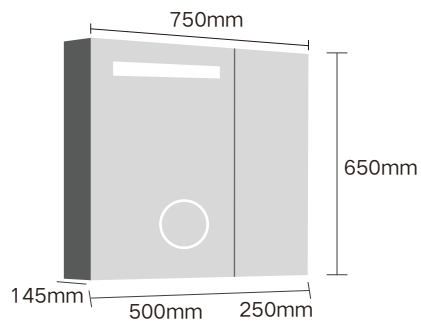

Size: Φ 600mm

Size: Φ 800mm

Size: 600x800mm

Size: 1000x700mm

Size: 1200x700mm

Size : 600x800mm

Size : 500x700mm

Size : 800x600mm

Size : 1200x600mm

Functions: Single touch switch, White light, HD magnifying glass, Double-sided glass door
 功能：单触控开关，白光，高清放大镜，双面玻璃门

Name: Mirror cabinet
 Size: 750x650x145mm

Functions: Double touch switch, White light, Defogging, Double-sided glass door
 功能：双触控开关，白光，除雾，双面玻璃门

Name: Mirror cabinet
 Size: 500x700x140mm

Name: Mirror cabinet
 Size: 600x700x140mm

Name: Mirror cabinet
 Size: 500x700x140mm

Name: Mirror cabinet
 Size: 600x700x140mm

Name : full length mirror
Size : 400x1200mm

Name : full length mirror
Size : 450x1500mm

Name : full length mirror
Size : 450x1500mm

Name : full length mirror
Size : 450x1600mm

Name : full length mirror
Size : 450x1200mm

Name : full length mirror
Size : 550x1500mm