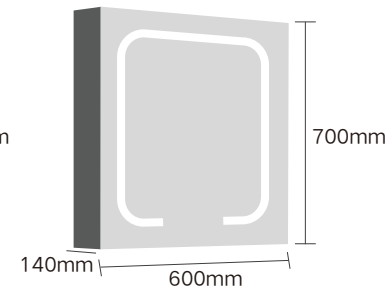

Size: Φ 600mm

Size: Φ 800mm

Size: 600x800mm

Size: 1000x700mm

Size: 1200x700mm

Size : 600x800mm

Size : 500x700mm

Size : 800x600mm

Name: Mirror cabinet
 Size: 850x650x145mm

Functions: Single touch switch, White light, Single glass door
 功能：单触控开关，白光，单面玻璃门

Functions: Double touch switch, Time /temperature display+Defogging, Single glass door
 功能：双触控开关，白光，除雾，单面玻璃门

Name: Mirror cabinet
 Size: 500x700x140mm

Name: Mirror cabinet
 Size: 600x700x140mm

Name: Mirror cabinet
 Size: 500x700x140mm

Name: Mirror cabinet
 Size: 600x700x140mm

Name : full length mirror
Size : 400x1200mm

Name : full length mirror
Size : 450x1500mm

Name : full length mirror
Size : 450x1500mm

Name : full length mirror
Size : 450x1600mm

Name : full length mirror
Size : 450x1200mm

Name : full length mirror
Size : 550x1500mm