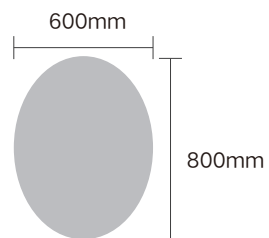

Size: 550x855mm

Function: Single touch switch, Brightness dimming, 3 Color temperature adjustable.
 功能: 单触控开关, 亮度调节, 3种色温调节

Function: Double Touch Switch, Brightness dimming, 3Color Temperature Adjustable, Defogging
 功能: 双触控开关, 亮度调节, 3种色温调节, 除雾功能

Size: Φ 600mm

Size: Φ 800mm

Size: 600x800mm

Size: 1000x700mm

Size: 1200x700mm

Size : 600x800mm

Size : 500x700mm

Size : 800x600mm

Size : 1200x600mm

Functions: Single touch switch, White light, HD magnifying glass, Double-sided glass door
 功能：单触控开关，白光，高清放大镜，双面玻璃门

Name: Mirror cabinet
 Size: 750x650x145mm

Functions: Double touch switch, White light, Defogging, Double-sided glass door
 功能：双触控开关，白光，除雾，双面玻璃门

Name : full length mirror
Size : 450x1500mm

Name : full length mirror
Size : 450x1500mm

Name : full length mirror
Size : 450x1600mm

Name : full length mirror
Size : 450x1200mm

Name : full length mirror
Size : 550x1500mm