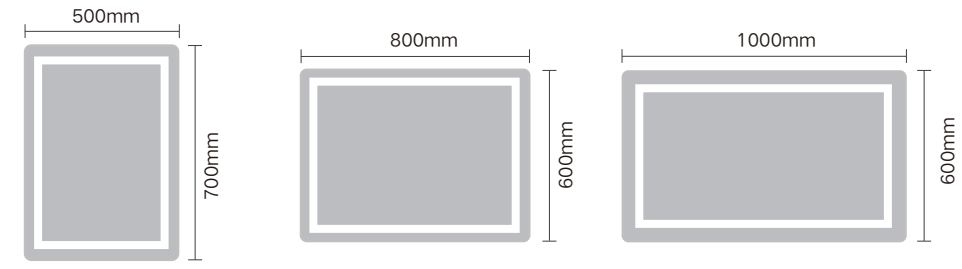

Function: Double Touch Switch, Brightness dimming, 3Color Temperature Adjustable, Defogging
 功能: 双触控开关, 亮度调节, 3种色温调节, 除雾功能

Size: 500x700mm

Size: 800x600mm

Size: 1000x600mm

Size: 500x700mm

Size: 800x600mm

Size: 1000x600mm

Function: Single touch switch, Brightness dimming , 3 Color temperature adjustable.
 功能: 单触控开关, 亮度调节, 3种色温调节

Size: 500x700mm

Size: 800x600mm

Size: 1000x600mm

Function: Single touch switch, Brightness dimming , 3 Color temperature adjustable.
 功能: 单触控开关, 亮度调节, 3种色温调节

Size: 500x700mm

Size: 800x600mm

Size: 1000x600mm

Function : Single touch switch, Brightness dimming , 3 Color temperature adjustable.
 功能：单触控开关，亮度调节，3种色温调节

Size : 500x700mm

Size : 800x600mm

Size : 1000x600mm

Size: Φ 600mm

Size: Φ 800mm

Size: 600x800mm

Size: 1000x700mm

Size: 1200x700mm

Size : 600x800mm

Size : 500x700mm

Size : 800x600mm