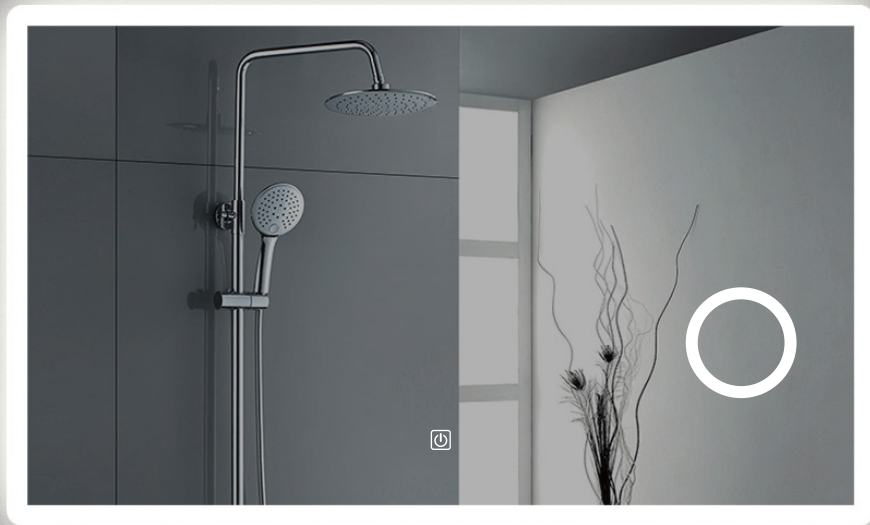

Function: Single touch switch, Brightness dimming, 3 Color temperature adjustable
 +5x magnification 功能: 单触控开关, 亮度调节, 3种色温调节, 5倍放大镜

Size: 800x600mm

Size: 1000x600mm

Function: Double touch switch, Time /temperature display+Defogging+5x magnification
 功能: 双触控开关, 时间和温度显示, 除雾功能, 5倍放大镜