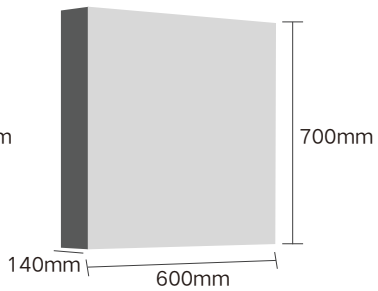

Size: Φ 600mm

Size: Φ 800mm

Size: 600x800mm

Size: 1000x700mm

Size: 1200x700mm

Size : 600x800mm

Size : 500x700mm

Size : 800x600mm

Name: Mirror cabinet
 Size: 850x650x145mm

Functions: Single touch switch, White light, Single glass door
 功能：单触控开关，白光，单面玻璃门

Functions: Double touch switch, Time /temperature display+Defogging, Single glass door
 功能：双触控开关，白光，除雾，单面玻璃门

Name: Mirror cabinet
 Size: 500x700x140mm

Name: Mirror cabinet
 Size: 600x700x140mm

Name: Mirror cabinet
 Size: 500x700x140mm

Name: Mirror cabinet
 Size: 600x700x140mm

Name : full length mirror
Size : 400x1200mm

Name : full length mirror
Size : 450x1500mm

Name : full length mirror
Size : 450x1500mm

Name : full length mirror
Size : 450x1600mm

Name : full length mirror
Size : 450x1200mm

Name : full length mirror
Size : 550x1500mm