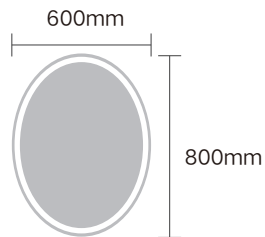

Size: Φ 600mm

Size: Φ 800mm

Size: Φ 600mm

Size: Φ 800mm

Function: Brightness dimming+3 Color Temperature+Calendar/Time+temperature+defogging
 功能: 亮度调节+3色温调节+日历/时间+温度显示+除雾功能

Function: Calendar/Time+Temperature + Bluetooth music display function + Defogging
 功能: 日历/时间+温度+蓝牙音乐显示功能+除雾功能

Function: Single touch switch, Brightness dimming , 3 Color temperature adjustable.
功能: 单触控开关, 亮度调节, 3种色温调节

Size: 600x800mm

Function: Double Touch Switch, Brightness dimming , 3Color Temperature Adjustable, Defogging
功能: 双触控开关, 亮度调节, 3种色温调节, 除雾功能

Size: 600x800mm

Function: Single touch switch, Brightness dimming, 3 Color temperature adjustable.
 功能: 单触控开关, 亮度调节, 3种色温调节

Size: 500x700mm

Size: 800x600mm

Size: 1000x600mm

Function: Double Touch Switch, Brightness dimming, 3Color Temperature Adjustable, Defogging
 功能: 双触控开关, 亮度调节, 3种色温调节, 除雾功能

Size: Φ 600mm

Size: Φ 800mm

Size: 600x800mm

Size: 1000x700mm

Size: 1200x700mm

Size : 600x800mm

Size : 500x700mm

Size : 800x600mm