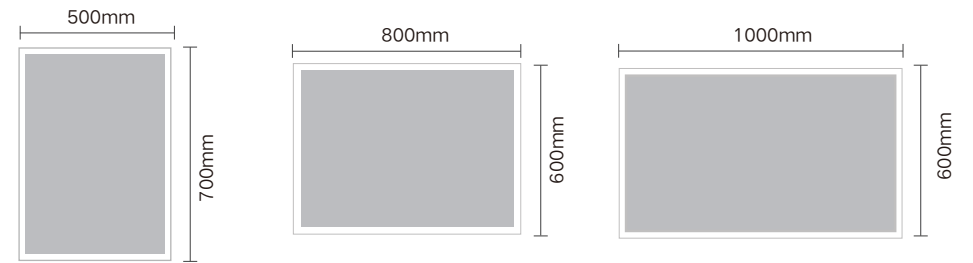

Size: 500x700mm

Size: 800x600mm

Size: 1000x600mm

Function : Single touch switch, Brightness dimming , 3 Color temperature adjustable.
 功能：单触控开关，亮度调节，3种色温调节

Size : 500x700mm

Size : 800x600mm

Size : 1000x600mm

Function : Double Touch Switch, Brightness dimming , 3Color Temperature Adjustable, Defogging
 功能：双触控开关，亮度调节，3种色温调节，除雾功能

Size : Φ 1200mm

Size : Φ 1600mm

Function : Brightness dimming+3 Color Temperature+Calendar/Time+temperature+defogging
 功能：亮度调节+3色温调节+日历/时间+温度显示+除雾功能

Size : 500x700mm

Size : 800x600mm

Size : 1000x600mm

Function : Calendar/Time+Temperature + Bluetooth music display function + Defogging
 功能：日历/时间+温度+蓝牙音乐显示功能+除雾功能

Size : 500x700mm

Size : 800x600mm

Size : 1000x600mm

Size: Φ 600mm

Size: Φ 800mm

Size: 600x800mm

Size: 1000x700mm

Size: 1200x700mm

Size : 600x800mm

Size : 500x700mm

Size : 800x600mm