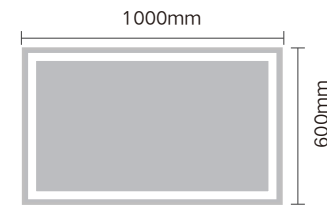

Size: 600x800mm

Function: Single touch switch, Brightness dimming, 3 Color temperature adjustable.
 功能: 单触控开关, 亮度调节, 3种色温调节

Size: 500x700mm

Size: 800x600mm

Size: 1000x600mm

Function: Double Touch Switch, Brightness dimming, 3Color Temperature Adjustable, Defogging
 功能: 双触控开关, 亮度调节, 3种色温调节, 除雾功能

Size: 500x700mm

Size: 800x600mm

Size: 1000x600mm

Function : Single touch switch, Brightness dimming , 3 Color temperature adjustable.
 功能：单触控开关，亮度调节，3种色温调节

Function : Calendar/Time+Temperature + Bluetooth music display function + Defogging
 功能：日历/时间+温度+蓝牙音乐显示功能+除雾功能

Size : 500x700mm

Size : 800x600mm

Size : 1000x600mm

Size : 500x700mm

Size : 800x600mm

Size : 1000x600mm

Function: Single touch switch, Brightness dimming, 3 Color temperature adjustable.
 功能: 单触控开关, 亮度调节, 3种色温调节

Function: Double Touch Switch, Brightness dimming, 3Color Temperature Adjustable, Defogging
 功能: 双触控开关, 亮度调节, 3种色温调节, 除雾功能

Size: 500x700mm

Size: 800x600mm

Size: 1000x600mm

Size: 500x700mm

Size: 800x600mm

Size: 1000x600mm