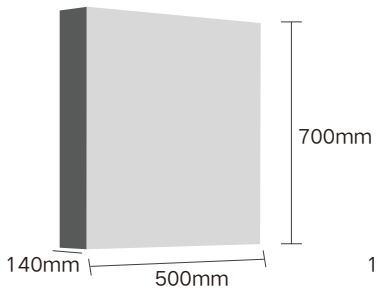

Size: Φ 600mm

Size: Φ 800mm

Size: 600x800mm

Size: 1000x700mm

Size: 1200x700mm

Size : 600x800mm

Size : 500x700mm

Size : 800x600mm

Size : 1200x600mm

Functions: Single touch switch, White light, HD magnifying glass, Double-sided glass door
 功能：单触控开关，白光，高清放大镜，双面玻璃门

Name: Mirror cabinet
 Size: 750x650x145mm

Functions: Double touch switch, White light, Defogging, Double-sided glass door
 功能：双触控开关，白光，除雾，双面玻璃门

Name: Mirror cabinet
 Size: 500x700x140mm

Name: Mirror cabinet
 Size: 600x700x140mm

Name: Mirror cabinet
 Size: 500x700x140mm

Name: Mirror cabinet
 Size: 600x700x140mm

Name : full length mirror
Size : 400x1200mm

Name : full length mirror
Size : 450x1500mm

Name : full length mirror
Size : 450x1500mm

Name : full length mirror
Size : 450x1600mm

Name : full length mirror
Size : 450x1200mm

Name : full length mirror
Size : 550x1500mm