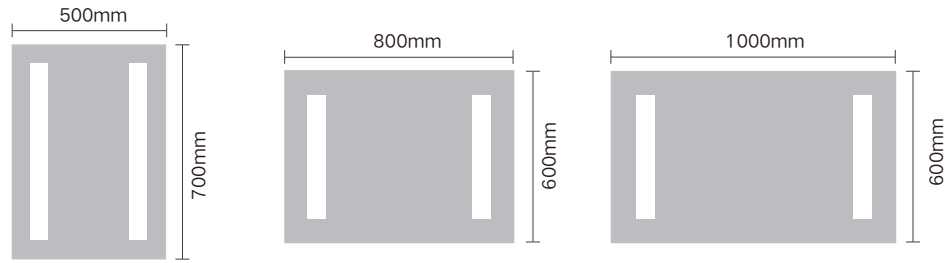

Function: Single touch switch, Brightness dimming , 3 Color temperature adjustable.
功能: 单触控开关, 亮度调节, 3种色温调节