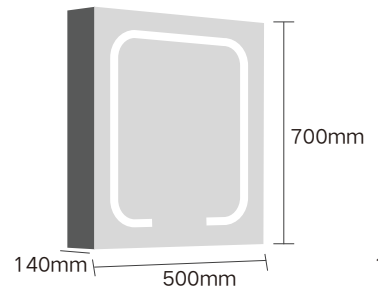

Size: Φ 600mm

Size: Φ 800mm

Size: 600x800mm

Size: 1000x700mm

Size: 1200x700mm

Size : 600x800mm

Size : 500x700mm

Size : 800x600mm

Name: Mirror cabinet
 Size: 850x650x145mm

Functions: Single touch switch, White light, Single glass door
 功能：单触控开关，白光，单面玻璃门

Functions: Double touch switch, Time /temperature display+Defogging, Single glass door
 功能：双触控开关，白光，除雾，单面玻璃门

Name: Mirror cabinet
 Size: 500x700x140mm

Name: Mirror cabinet
 Size: 600x700x140mm

Name: Mirror cabinet
 Size: 500x700x140mm

Name: Mirror cabinet
 Size: 600x700x140mm

Name : full length mirror
Size : 400x1200mm

Name : full length mirror
Size : 450x1500mm

Name : full length mirror
Size : 450x1500mm

Name : full length mirror
Size : 450x1600mm

Name : full length mirror
Size : 450x1200mm

Name : full length mirror
Size : 550x1500mm