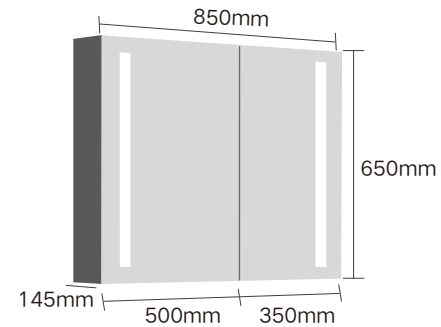

Size: Φ 600mm

Size: Φ 800mm

Size: 600x800mm

Size: 1000x700mm

Size: 1200x700mm

Size : 600x800mm

Size : 500x700mm

Size : 800x600mm

Size : 1200x600mm

Functions: Single touch switch, White light, HD magnifying glass, Double-sided glass door
 功能：单触控开关，白光，高清放大镜，双面玻璃门

Name: Mirror cabinet
 Size: 750x650x145mm

Functions: Double touch switch, White light, Defogging, Double-sided glass door
 功能：双触控开关，白光，除雾，双面玻璃门

Name: Mirror cabinet
 Size: 500x700x140mm

Name: Mirror cabinet
 Size: 600x700x140mm

Name: Mirror cabinet
 Size: 500x700x140mm

Name: Mirror cabinet
 Size: 600x700x140mm

Name : full length mirror
Size : 400x1200mm

Name : full length mirror
Size : 450x1500mm

Name : full length mirror
Size : 450x1500mm

Name : full length mirror
Size : 450x1600mm

Name : full length mirror
Size : 450x1200mm

Name : full length mirror
Size : 550x1500mm