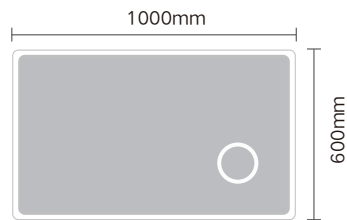

Size: 500x700mm

Size: 800x600mm

Size: 1000x600mm

Function : Single touch switch, Brightness dimming , 3 Color temperature adjustable.
 功能：单触控开关，亮度调节，3种色温调节

Size : 500x700mm

Size : 800x600mm

Size : 1000x600mm

Function : Double Touch Switch, Brightness dimming , 3Color Temperature Adjustable, Defogging
 功能：双触控开关，亮度调节，3种色温调节，除雾功能

Size : Φ 1200mm

Size : Φ 1600mm

Function : Brightness dimming+3 Color Temperature+Calendar/Time+temperature+defogging
 功能：亮度调节+3色温调节+日历/时间+温度显示+除雾功能

Size : 500x700mm

Size : 800x600mm

Size : 1000x600mm

Function : Calendar/Time+Temperature + Bluetooth music display function + Defogging
 功能：日历/时间+温度+蓝牙音乐显示功能+除雾功能

Size : 500x700mm

Size : 800x600mm

Size : 1000x600mm

Function: Single touch switch, Brightness dimming, 3 Color temperature adjustable
 +5x magnification 功能: 单触控开关, 亮度调节, 3种色温调节, 5倍放大镜

Size: 800x600mm

Size: 1000x600mm

Function: Double touch switch, Time /temperature display+Defogging+5x magnification
 功能: 双触控开关, 时间和温度显示, 除雾功能, 5倍放大镜