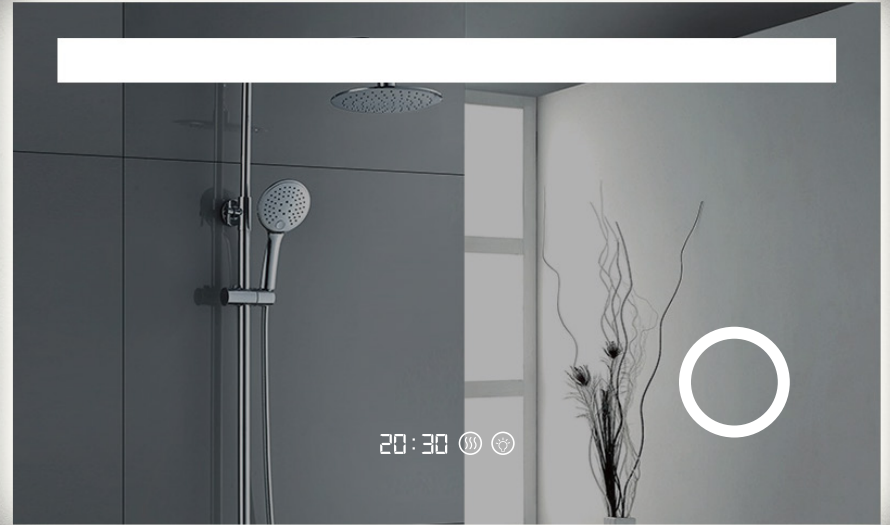

Bathroom Mirrors Catalog

Function: Single touch switch, Brightness dimming, 3 Color temperature adjustable.
 功能: 单触控开关, 亮度调节, 3种色温调节

Function: Double Touch Switch, Brightness dimming, 3Color Temperature Adjustable, Defogging
 功能: 双触控开关, 亮度调节, 3种色温调节, 除雾功能

Function: Single touch switch, Brightness dimming, 3 Color temperature adjustable
 +5x magnification 功能: 单触控开关, 亮度调节, 3种色温调节, 5倍放大镜

Size: 800x600mm

Size: 1000x600mm

Function: Double touch switch, Time /temperature display+Defogging+5x magnification
 功能: 双触控开关, 时间和温度显示, 除雾功能, 5倍放大镜