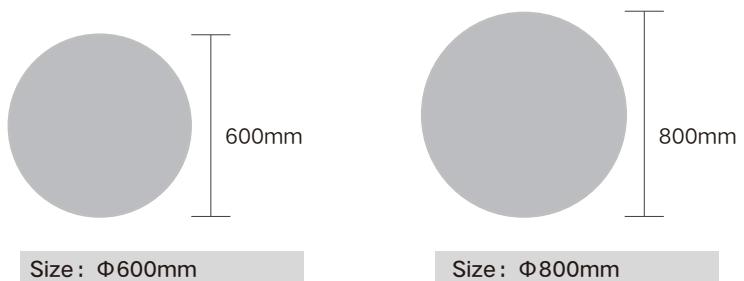

Size: Φ 600mm

Size: Φ 800mm

Size: Φ 600mm

Size: Φ 800mm

Function: Brightness dimming+3 Color Temperature+Calendar/Time+temperature+defogging
 功能: 亮度调节+3色温调节+日历/时间+温度显示+除雾功能

Function: Calendar/Time+Temperature + Bluetooth music display function + Defogging
 功能: 日历/时间+温度+蓝牙音乐显示功能+除雾功能

Function: Single touch switch, Brightness dimming , 3 Color temperature adjustable.
功能: 单触控开关, 亮度调节, 3种色温调节

Size: 600x800mm

Function: Double Touch Switch, Brightness dimming , 3Color Temperature Adjustable, Defogging
功能: 双触控开关, 亮度调节, 3种色温调节, 除雾功能

Size: 600x800mm

Function: Single touch switch, Brightness dimming, 3 Color temperature adjustable.
 功能: 单触控开关, 亮度调节, 3种色温调节

Size: 500x700mm

Size: 800x600mm

Size: 1000x600mm

Function: Double Touch Switch, Brightness dimming, 3Color Temperature Adjustable, Defogging
 功能: 双触控开关, 亮度调节, 3种色温调节, 除雾功能

Size: Φ 600mm

Size: Φ 800mm

Size: 600x800mm

Size: 1000x700mm

Size: 1200x700mm

Size : 600x800mm

Size : 500x700mm

Size : 800x600mm