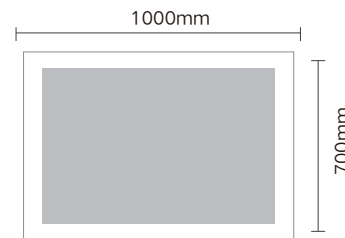

Size: Φ 600mm

Size: Φ 800mm

Size: 600x800mm

Size: 1000x700mm

Size: 1200x700mm

Size : 600x800mm

Size : 500x700mm

Size : 800x600mm

Name : full length mirror
Size : 450x1500mm

Name : full length mirror
Size : 450x1500mm

Name : full length mirror
Size : 450x1600mm

Name : full length mirror
Size : 450x1200mm

Name : full length mirror
Size : 550x1500mm

Name : full length mirror
Size : 450x1200mm

Name : full length mirror
Size : 550x1500mm

Function: Remote control switch, Multi-color light switch (White light, Blue light, Red light Green light, Yellow light) 功能: 遥控开关, 多色灯开关 (白灯, 蓝灯, 红灯, 绿灯, 黄灯)

Function: Remote control switch, Multi-color light switch (White light, Blue light, Red light Green light, Yellow light) 功能: 遥控开关, 多色灯开关 (白灯, 蓝灯, 红灯, 绿灯, 黄灯)

Name: Infinite 3D LED Mirror
Size: 900mm

Name: Infinite 3D LED Mirror
Size: 1000x700mm