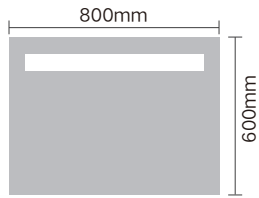

Size: 600x800mm

Function: Single touch switch, Brightness dimming, 3 Color temperature adjustable.
 功能: 单触控开关, 亮度调节, 3种色温调节

Size: 500x700mm

Size: 800x600mm

Size: 1000x600mm

Function: Double Touch Switch, Brightness dimming, 3Color Temperature Adjustable, Defogging
 功能: 双触控开关, 亮度调节, 3种色温调节, 除雾功能

Size: 500x700mm

Size: 800x600mm

Size: 1000x600mm

Function : Single touch switch, Brightness dimming , 3 Color temperature adjustable.
 功能：单触控开关，亮度调节，3种色温调节

Function : Calendar/Time+Temperature + Bluetooth music display function + Defogging
 功能：日历/时间+温度+蓝牙音乐显示功能+除雾功能

Size : 500x700mm

Size : 800x600mm

Size : 1000x600mm

Size : 500x700mm

Size : 800x600mm

Size : 1000x600mm

Function: Single touch switch, Brightness dimming, 3 Color temperature adjustable.
 功能: 单触控开关, 亮度调节, 3种色温调节

Function: Double Touch Switch, Brightness dimming, 3Color Temperature Adjustable, Defogging
 功能: 双触控开关, 亮度调节, 3种色温调节, 除雾功能

Size: 500x700mm

Size: 800x600mm

Size: 1000x600mm

Size: 500x700mm

Size: 800x600mm

Size: 1000x600mm