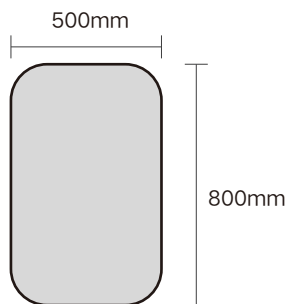

Size: 600mm

Size: 800mm

Size: 600mm

Size: 800mm

Function: Double Touch Switch, Brightness dimming, 3Color Temperature Adjustable, Defogging
功能: 双触控开关, 亮度调节, 3种色温调节, 除雾功能

Size: 500x800mm

Function: Hand sensor switch, Brightness dimming, Shelf
功能: 手感应开关, 亮度调节, 置物架

Size: 550x855mm

Function: Single touch switch, Brightness dimming, 3 Color temperature adjustable.
 功能: 单触控开关, 亮度调节, 3种色温调节

Function: Double Touch Switch, Brightness dimming, 3Color Temperature Adjustable, Defogging
 功能: 双触控开关, 亮度调节, 3种色温调节, 除雾功能

Size: Φ 600mm

Size: Φ 800mm

Size: 600x800mm

Size: 1000x700mm

Size: 1200x700mm

Size : 600x800mm

Size : 500x700mm

Size : 800x600mm

Name : full length mirror
Size : 450x1500mm

Name : full length mirror
Size : 450x1500mm

Name : full length mirror
Size : 450x1600mm

Name : full length mirror
Size : 450x1200mm

Name : full length mirror
Size : 550x1500mm