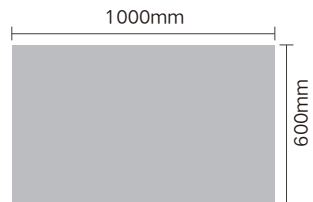

Function: Single touch switch, Brightness dimming , 3 Color temperature adjustable.
 功能: 单触控开关, 亮度调节, 3种色温调节

Size: 500x700mm

Size: 800x600mm

Size: 1000x600mm

Function: Single touch switch, Brightness dimming , 3 Color temperature adjustable.
 功能: 单触控开关, 亮度调节, 3种色温调节

Size: 500x700mm

Size: 800x600mm

Size: 1000x600mm

Function : Single touch switch, Brightness dimming , 3 Color temperature adjustable.
 功能：单触控开关，亮度调节，3种色温调节

Size : 500x700mm

Size : 800x600mm

Size : 1000x600mm

Function : Double Touch Switch, Brightness dimming , 3Color Temperature Adjustable, Defogging
 功能：双触控开关，亮度调节，3种色温调节，除雾功能

Size : Φ 1200mm

Size : Φ 1600mm

Function : Brightness dimming+3 Color Temperature+Calendar/Time+temperature+defogging
 功能：亮度调节+3色温调节+日历/时间+温度显示+除雾功能

Size : 500x700mm

Size : 800x600mm

Size : 1000x600mm

Function : Calendar/Time+Temperature + Bluetooth music display function + Defogging
 功能：日历/时间+温度+蓝牙音乐显示功能+除雾功能

Size : 500x700mm

Size : 800x600mm

Size : 1000x600mm