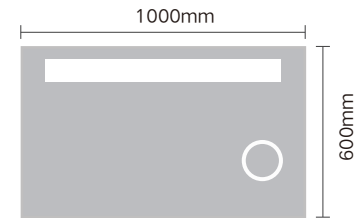

Size : 500x700mm

Size : 800x600mm

Size : 1000x600mm

Function : Calendar/Time+Temperature + Bluetooth music display function + Defogging
 功能：日历/时间+温度+蓝牙音乐显示功能+除雾功能

Size : 500x700mm

Size : 800x600mm

Size : 1000x600mm

Function: Single touch switch, Brightness dimming, 3 Color temperature adjustable
 +5x magnification 功能: 单触控开关, 亮度调节, 3种色温调节, 5倍放大镜

Size: 800x600mm

Size: 1000x600mm

Function: Double touch switch, Time /temperature display+Defogging+5x magnification
 功能: 双触控开关, 时间和温度显示, 除雾功能, 5倍放大镜

Size: 800x600mm

Size: 1000x600mm

Function : Double Touch Switch, Brightness dimming , 3Color Temperature Adjustable, Defogging
 功能：双触控开关，亮度调节，3种色温调节，除雾功能

Function : Single touch switch, Brightness dimming , 3 Color temperature adjustable.
 功能：单触控开关，亮度调节，3种色温调节

Size: Φ 600mm

Size: Φ 800mm

Size: 600x800mm

Size: 1000x700mm

Size: 1200x700mm

Size : 600x800mm

Size : 500x700mm

Size : 800x600mm