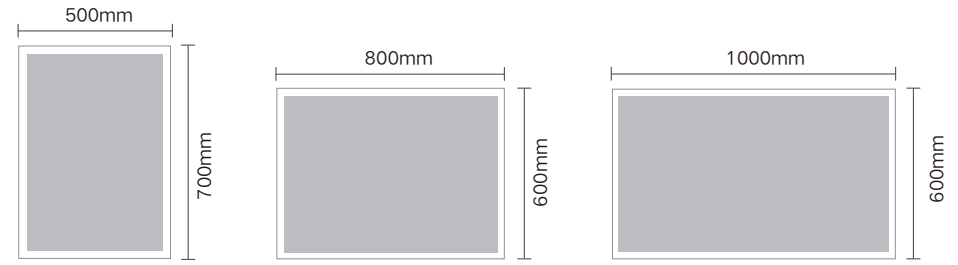

Size: 600x800mm

Function: Single touch switch, Brightness dimming, 3 Color temperature adjustable.
 功能: 单触控开关, 亮度调节, 3种色温调节

Size: 500x700mm

Size: 800x600mm

Size: 1000x600mm

Function: Double Touch Switch, Brightness dimming, 3Color Temperature Adjustable, Defogging
 功能: 双触控开关, 亮度调节, 3种色温调节, 除雾功能

Size: 500x700mm

Size: 800x600mm

Size: 1000x600mm

Function : Single touch switch, Brightness dimming , 3 Color temperature adjustable.
 功能：单触控开关，亮度调节，3种色温调节

Function : Calendar/Time+Temperature + Bluetooth music display function + Defogging
 功能：日历/时间+温度+蓝牙音乐显示功能+除雾功能

Size : 500x700mm

Size : 800x600mm

Size : 1000x600mm

Size : 500x700mm

Size : 800x600mm

Size : 1000x600mm

Function: Single touch switch, Brightness dimming, 3 Color temperature adjustable.
 功能: 单触控开关, 亮度调节, 3种色温调节

Size: Φ 600mm

Size: Φ 800mm

Size: 600x800mm

Size: 1000x700mm

Size: 1200x700mm

Size : 600x800mm

Size : 500x700mm

Size : 800x600mm