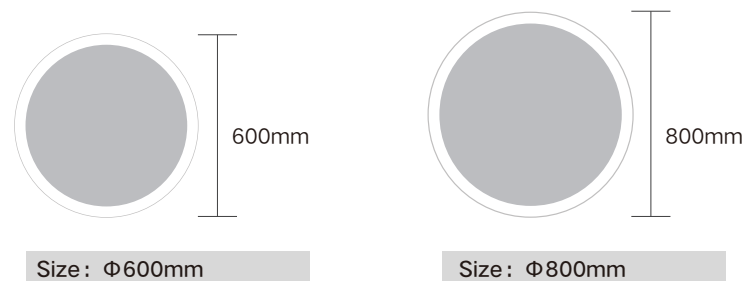

Size: Φ 600mm

Size: Φ 800mm

Size: Φ 600mm

Size: Φ 800mm

Function: Brightness dimming+3 Color Temperature+Calendar/Time+temperature+defogging
 功能: 亮度调节+3色温调节+日历/时间+温度显示+除雾功能

Function: Calendar/Time+Temperature + Bluetooth music display function + Defogging
 功能: 日历/时间+温度+蓝牙音乐显示功能+除雾功能

Function: Single touch switch, Brightness dimming , 3 Color temperature adjustable.
功能: 单触控开关, 亮度调节, 3种色温调节

Size: 600x800mm

Function: Double Touch Switch, Brightness dimming , 3Color Temperature Adjustable, Defogging
功能: 双触控开关, 亮度调节, 3种色温调节, 除雾功能

Size: 600x800mm

Function: Single touch switch, Brightness dimming, 3 Color temperature adjustable.
 功能: 单触控开关, 亮度调节, 3种色温调节

Size: 500x700mm

Size: 800x600mm

Size: 1000x600mm

Function: Double Touch Switch, Brightness dimming, 3Color Temperature Adjustable, Defogging
 功能: 双触控开关, 亮度调节, 3种色温调节, 除雾功能

Size: Φ 600mm

Size: Φ 800mm

Size: 600x800mm

Size: 1000x700mm

Size: 1200x700mm

Size : 600x800mm

Size : 500x700mm

Size : 800x600mm