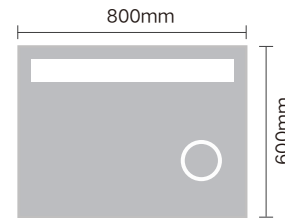

Size : 500x700mm

Size : 800x600mm

Size : 1000x600mm

Function : Calendar/Time+Temperature + Bluetooth music display function + Defogging
 功能：日历/时间+温度+蓝牙音乐显示功能+除雾功能

Size : 500x700mm

Size : 800x600mm

Size : 1000x600mm

Function: Single touch switch, Brightness dimming, 3 Color temperature adjustable
 +5x magnification 功能: 单触控开关, 亮度调节, 3种色温调节, 5倍放大镜

Size: 800x600mm

Size: 1000x600mm

Function: Double touch switch, Time /temperature display+Defogging+5x magnification
 功能: 双触控开关, 时间和温度显示, 除雾功能, 5倍放大镜

Size: 800x600mm

Size: 1000x600mm

Function : Double Touch Switch, Brightness dimming , 3Color Temperature Adjustable, Defogging
 功能：双触控开关，亮度调节，3种色温调节，除雾功能

Function : Single touch switch, Brightness dimming , 3 Color temperature adjustable.
 功能：单触控开关，亮度调节，3种色温调节

Size: Φ 600mm

Size: Φ 800mm

Size: 600x800mm

Size: 1000x700mm

Size: 1200x700mm

Size : 600x800mm

Size : 500x700mm

Size : 800x600mm