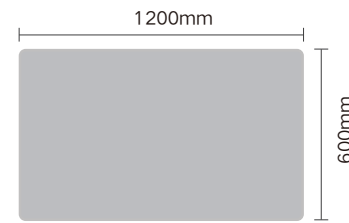

Size: 600mm

Size: 800mm

Size: 600mm

Size: 800mm

Function: Double Touch Switch, Brightness dimming, 3Color Temperature Adjustable, Defogging
功能: 双触控开关, 亮度调节, 3种色温调节, 除雾功能

Size: 500x800mm

Function: Hand sensor switch, Brightness dimming, Shelf
功能: 手感应开关, 亮度调节, 置物架

Size: 550x855mm

Function: Single touch switch, Brightness dimming, 3 Color temperature adjustable.
 功能: 单触控开关, 亮度调节, 3种色温调节

Function: Double Touch Switch, Brightness dimming, 3Color Temperature Adjustable, Defogging
 功能: 双触控开关, 亮度调节, 3种色温调节, 除雾功能

Size: Φ 600mm

Size: Φ 800mm

Size: 600x800mm

Size: 1000x700mm

Size: 1200x700mm

Size : 600x800mm

Size : 500x700mm

Size : 800x600mm

Size : 1200x600mm

Functions: Single touch switch, White light, HD magnifying glass, Double-sided glass door
 功能：单触控开关，白光，高清放大镜，双面玻璃门

Name: Mirror cabinet
 Size: 750x650x145mm

Functions: Double touch switch, White light, Defogging, Double-sided glass door
 功能：双触控开关，白光，除雾，双面玻璃门