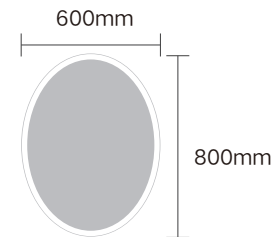

Size: Φ 600mm

Size: Φ 800mm

Size: Φ 600mm

Size: Φ 800mm

Function: Brightness dimming+3 Color Temperature+Calendar/Time+temperature+defogging
 功能: 亮度调节+3色温调节+日历/时间+温度显示+除雾功能

Function: Calendar/Time+Temperature + Bluetooth music display function + Defogging
 功能: 日历/时间+温度+蓝牙音乐显示功能+除雾功能

Function: Single touch switch, Brightness dimming , 3 Color temperature adjustable.
功能: 单触控开关, 亮度调节, 3种色温调节

Size: 600x800mm

Function: Double Touch Switch, Brightness dimming , 3Color Temperature Adjustable, Defogging
功能: 双触控开关, 亮度调节, 3种色温调节, 除雾功能

Size: 600x800mm

Function: Single touch switch, Brightness dimming, 3 Color temperature adjustable.
 功能: 单触控开关, 亮度调节, 3种色温调节

Size: 500x700mm

Size: 800x600mm

Size: 1000x600mm

Function: Double Touch Switch, Brightness dimming, 3Color Temperature Adjustable, Defogging
 功能: 双触控开关, 亮度调节, 3种色温调节, 除雾功能

Name: Mirror cabinet
 Size: 500x700x140mm

Name: Mirror cabinet
 Size: 600x700x140mm

Name: Mirror cabinet
 Size: 500x700x140mm

Name: Mirror cabinet
 Size: 600x700x140mm

Name : full length mirror
Size : 400x1200mm