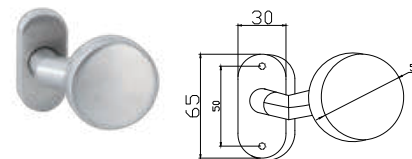

Knob handle