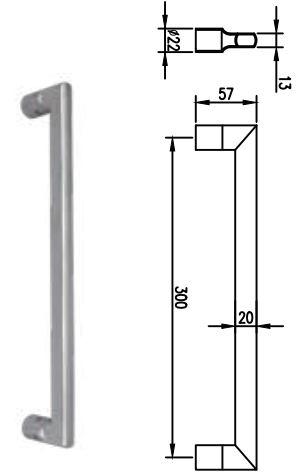

Security Plate

Security Plate

Security Plate

Security Plate

Ref.								
	55/56	63	70	72	78	85/88	90	92

	170*46mm	87--	240*36mm
	220*40mm OVAL	88--	225*52mm
	220*40mm OBLONG	89--	245*35mm
	190*40mm	90--	245*50mm OVAL
	225*40mm	91--	245*50mm
	250*50mm		