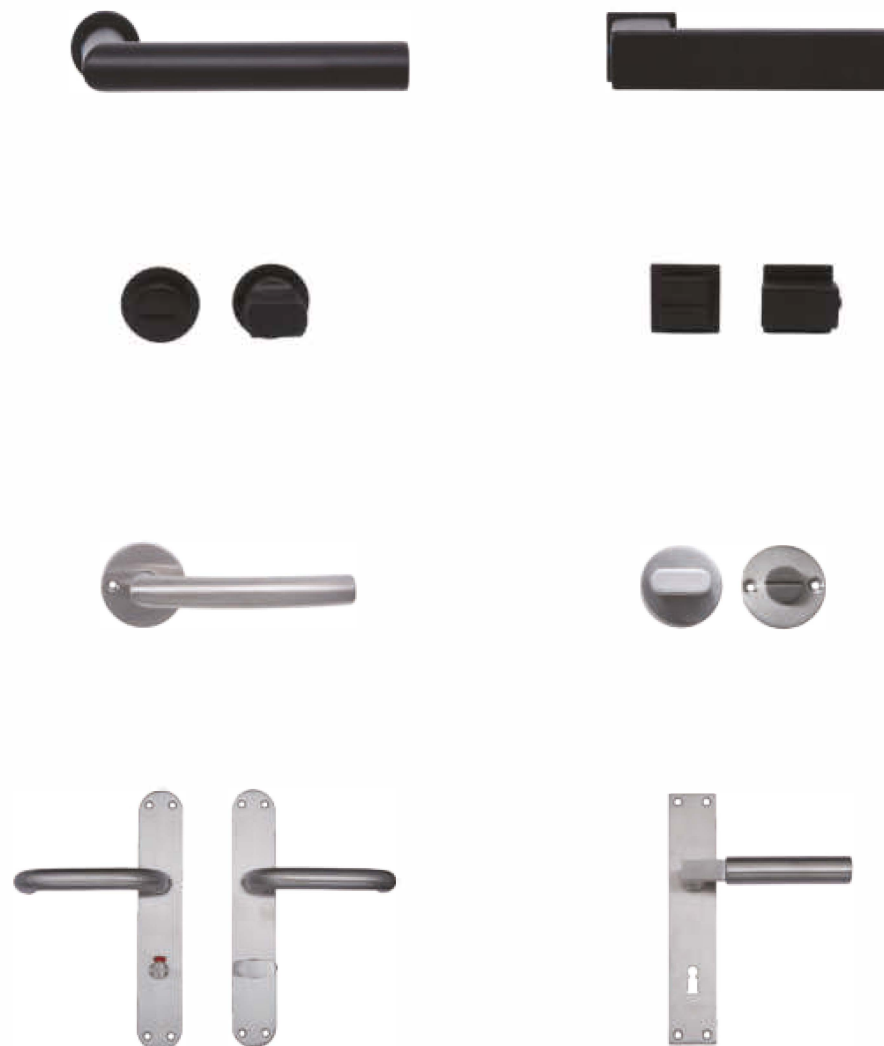

solid handle

0bb 0pz 0wc

solid handle

0bb 0pz 0wc

solid handle

0bb 0pz 0wc

2.0 series

Security Plate

Security Plate

Security Plate

Security Plate

Security Plate

Ref.								
	55/56	63	70	72	78	85/88	90	92

	170*46mm	87--	240*36mm
	220*40mm OVAL	88--	225*52mm
	220*40mm OBLONG	89--	245*35mm
	190*40mm	90--	245*50mm OVAL
	225*40mm	91--	245*50mm
	250*50mm		