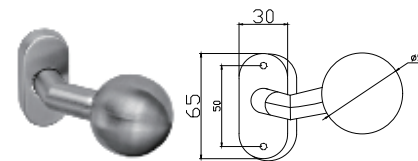

Security Plate

Security Plate

Security Plate

Security Plate

Ref.								
	55/56	63	70	72	78	85/88	90	92

	170*46mm	87--	240*36mm
	220*40mm OVAL	88--	225*52mm
	220*40mm OBLONG	89--	245*35mm
	190*40mm	90--	245*50mm OVAL
	225*40mm	91--	245*50mm
	250*50mm		

Pull Handle

Pull Handle

Pull Handle

Knob handle

Knob handle

Knob Handle

Knob handle

Knob handle