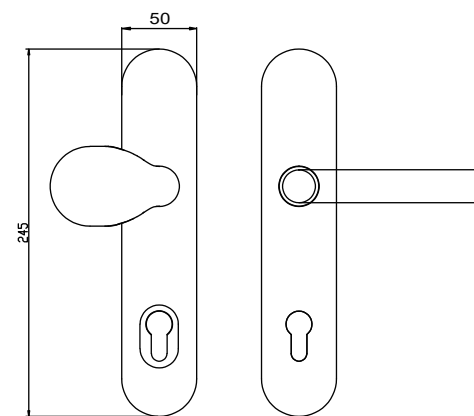

solid handle

0bb 0pz 0wc

solid handle

0bb 0pz 0wc

solid handle

0bb 0pz 0wc

2.0 series

Security Plate

Security Plate

Security Plate

Security Plate

Security Plate

Ref.								
	55/56	63	70	72	78	85/88	90	92

	170*46mm	87--	240*36mm
	220*40mm OVAL	88--	225*52mm
	220*40mm OBLONG	89--	245*35mm
	190*40mm	90--	245*50mm OVAL
	225*40mm	91--	245*50mm
	250*50mm		