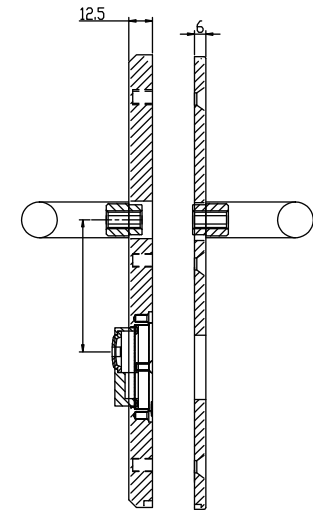

solid handle

0bb 0pz 0wc

solid handle

0bb 0pz 0wc

solid handle

0bb 0pz 0wc

2.0 series

Security Plate

Security Plate

Security Plate

Security Plate

Security Plate

Ref.								
	55/56	63	70	72	78	85/88	90	92

	170*46mm	87--	240*36mm
	220*40mm OVAL	88--	225*52mm
	220*40mm OBLONG	89--	245*35mm
	190*40mm	90--	245*50mm OVAL
	225*40mm	91--	245*50mm
	250*50mm		