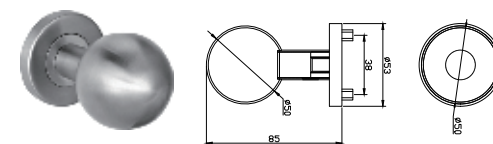

Knob handle