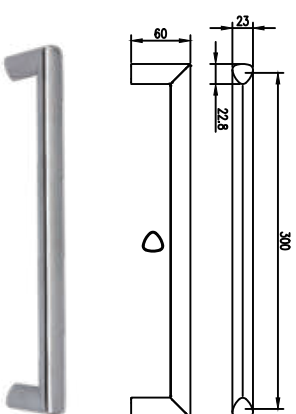

solid handle

0bb 0pz 0wc

solid handle

0bb 0pz 0wc

solid handle

0bb 0pz 0wc

2.0 series

Security Plate

Security Plate

Security Plate

Security Plate

Security Plate

Ref.								
	55/56	63	70	72	78	85/88	90	92

	170*46mm	87--	240*36mm
	220*40mm OVAL	88--	225*52mm
	220*40mm OBLONG	89--	245*35mm
	190*40mm	90--	245*50mm OVAL
	225*40mm	91--	245*50mm
	250*50mm		

Pull Handle

Pull Handle

Pull Handle

Knob handle

Knob handle

Knob Handle

Knob handle

Knob handle