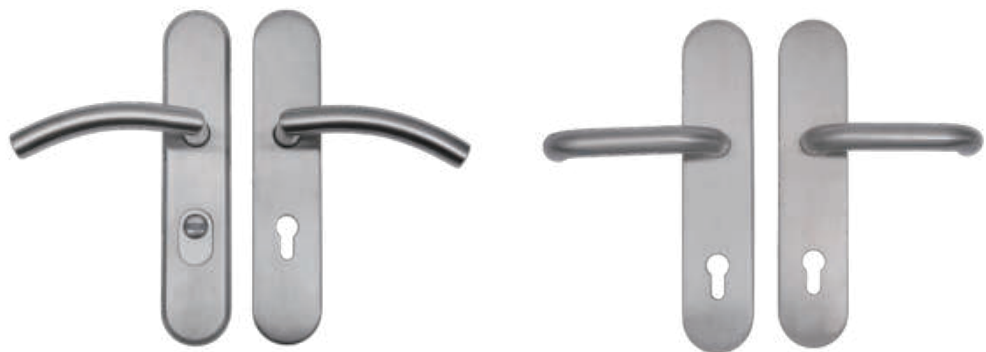

solid handle

0bb 0pz 0wc

solid handle

0bb 0pz 0wc

solid handle

0bb 0pz 0wc

2.0 series

Security Plate

Security Plate

Security Plate

Security Plate

Security Plate

Ref.								
	55/56	63	70	72	78	85/88	90	92

	170*46mm	87--	240*36mm
	220*40mm OVAL	88--	225*52mm
	220*40mm OBLONG	89--	245*35mm
	190*40mm	90--	245*50mm OVAL
	225*40mm	91--	245*50mm
	250*50mm		