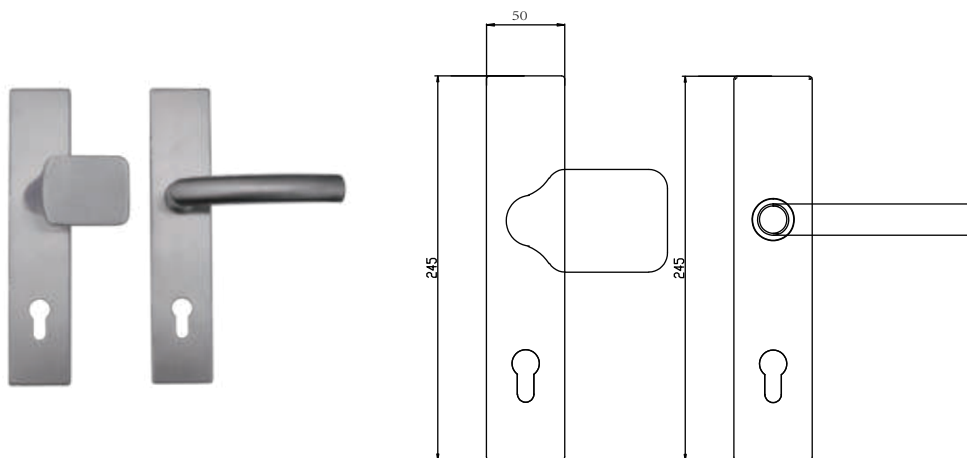

solid handle

0bb 0pz 0wc

solid handle

0bb 0pz 0wc

solid handle

0bb 0pz 0wc

2.0 series

Security Plate

Security Plate

Security Plate

Security Plate

Security Plate

Ref.								
	55/56	63	70	72	78	85/88	90	92

	170*46mm	87--	240*36mm
	220*40mm OVAL	88--	225*52mm
	220*40mm OBLONG	89--	245*35mm
	190*40mm	90--	245*50mm OVAL
	225*40mm	91--	245*50mm
	250*50mm		