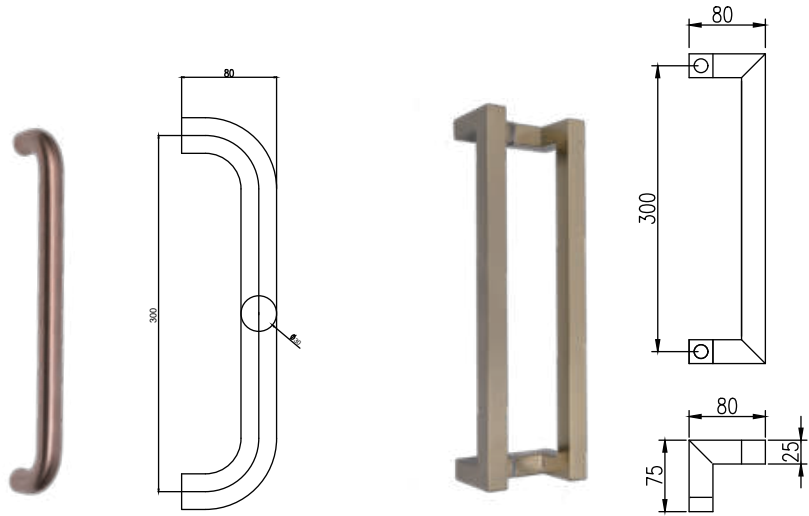

solid handle

0bb 0pz 0wc

solid handle

0bb 0pz 0wc

solid handle

0bb 0pz 0wc

2.0 series

Security Plate

Security Plate

Security Plate

Security Plate

Security Plate

Ref.								
	55/56	63	70	72	78	85/88	90	92

	170*46mm	87--	240*36mm
	220*40mm OVAL	88--	225*52mm
	220*40mm OBLONG	89--	245*35mm
	190*40mm	90--	245*50mm OVAL
	225*40mm	91--	245*50mm
	250*50mm		

Pull Handle

Pull Handle

Pull Handle

Knob handle

Knob handle

Knob Handle

Knob handle

Knob handle