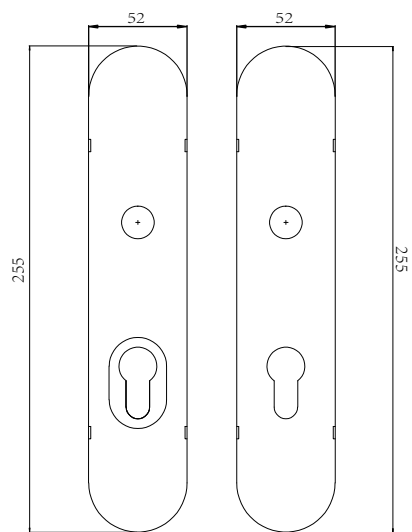

solid handle

0bb 0pz 0wc

solid handle

0bb 0pz 0wc

solid handle

0bb 0pz 0wc

2.0 series

Security Plate

Security Plate

Security Plate

Security Plate

Security Plate

Ref.								
	55/56	63	70	72	78	85/88	90	92

	170*46mm	87--	240*36mm
	220*40mm OVAL	88--	225*52mm
	220*40mm OBLONG	89--	245*35mm
	190*40mm	90--	245*50mm OVAL
	225*40mm	91--	245*50mm
	250*50mm		