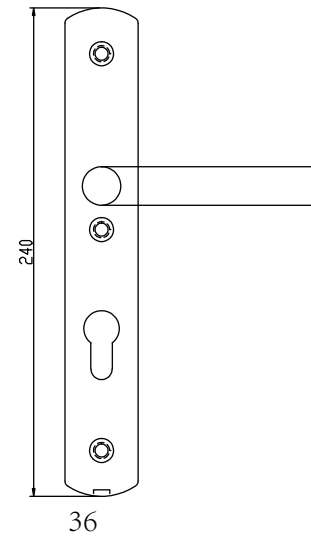

solid handle

0bb 0pz 0wc

solid handle

0bb 0pz 0wc

solid handle

0bb 0pz 0wc

2.0 series

Security Plate

Security Plate

Security Plate

Security Plate

Security Plate

Ref.								
	55/56	63	70	72	78	85/88	90	92

	170*46mm	87--	240*36mm
	220*40mm OVAL	88--	225*52mm
	220*40mm OBLONG	89--	245*35mm
	190*40mm	90--	245*50mm OVAL
	225*40mm	91--	245*50mm
	250*50mm		