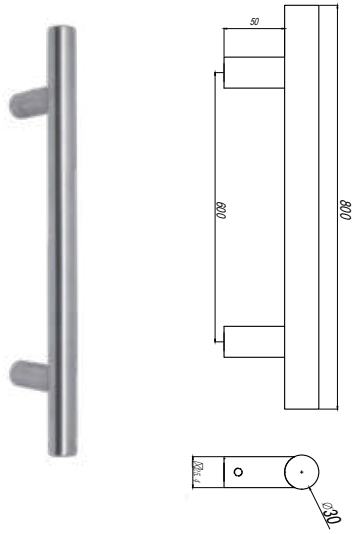

solid handle

0bb 0pz 0wc

solid handle

0bb 0pz 0wc

solid handle

0bb 0pz 0wc

2.0 series

Security Plate

Security Plate

Security Plate

Security Plate

Security Plate

Ref.								
	55/56	63	70	72	78	85/88	90	92

	170*46mm	87--	240*36mm
	220*40mm OVAL	88--	225*52mm
	220*40mm OBLONG	89--	245*35mm
	190*40mm	90--	245*50mm OVAL
	225*40mm	91--	245*50mm
	250*50mm		

Pull Handle

Pull Handle

Pull Handle

Knob handle

Knob handle

Knob Handle

Knob handle

Knob handle