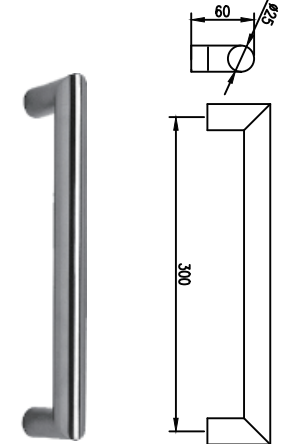

solid handle

0bb 0pz 0wc

solid handle

0bb 0pz 0wc

solid handle

0bb 0pz 0wc

2.0 series

Security Plate

Security Plate

Security Plate

Security Plate

Security Plate

Ref.								
	55/56	63	70	72	78	85/88	90	92

	170*46mm	87--	240*36mm
	220*40mm OVAL	88--	225*52mm
	220*40mm OBLONG	89--	245*35mm
	190*40mm	90--	245*50mm OVAL
	225*40mm	91--	245*50mm
	250*50mm		

Pull Handle

Pull Handle

Pull Handle

Knob handle

Knob handle

Knob Handle

Knob handle

Knob handle