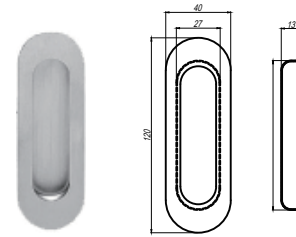

Security Plate

Security Plate

Security Plate

Security Plate

Ref.								
	55/56	63	70	72	78	85/88	90	92

	170*46mm	87--	240*36mm
	220*40mm OVAL	88--	225*52mm
	220*40mm OBLONG	89--	245*35mm
	190*40mm	90--	245*50mm OVAL
	225*40mm	91--	245*50mm
	250*50mm		

WC. rosette

WC. rosette

WC. rosette

WC. rosette

WC. rosette

WC. rosette

WC. rosette

WC. rosette

WC. rosette

WC. rosette

WC. Rosette

WC. rosette

WC. rosette

FLUSH PULL

Flush Pull

Hinge