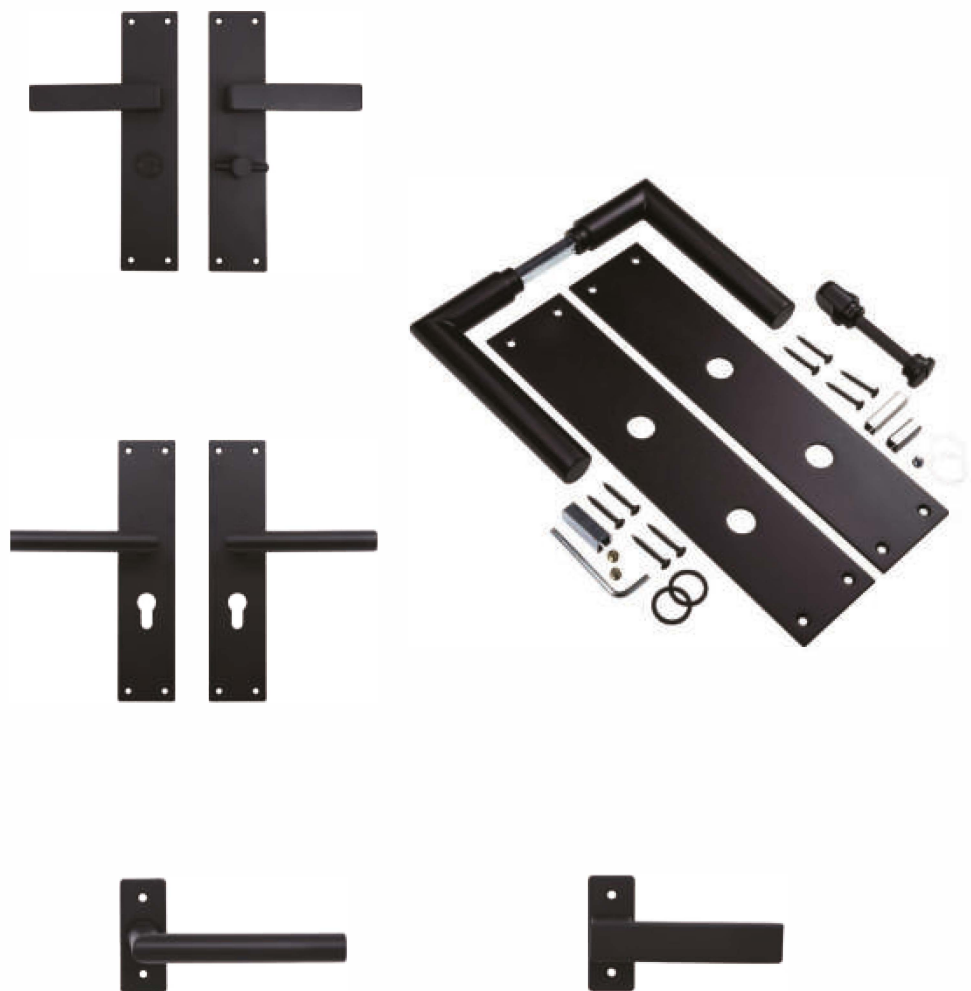

solid handle

0bb 0pz 0wc

solid handle

0bb 0pz 0wc

solid handle

0bb 0pz 0wc

2.0 series

Security Plate

Security Plate

Security Plate

Security Plate

Security Plate

Ref.								
	55/56	63	70	72	78	85/88	90	92

	170*46mm	87--	240*36mm
	220*40mm OVAL	88--	225*52mm
	220*40mm OBLONG	89--	245*35mm
	190*40mm	90--	245*50mm OVAL
	225*40mm	91--	245*50mm
	250*50mm		