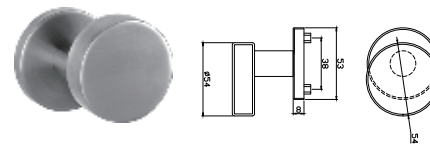

Security Plate

Security Plate

Security Plate

Security Plate

Ref.								
	55/56	63	70	72	78	85/88	90	92

	170*46mm	87--	240*36mm
	220*40mm OVAL	88--	225*52mm
	220*40mm OBLONG	89--	245*35mm
	190*40mm	90--	245*50mm OVAL
	225*40mm	91--	245*50mm
	250*50mm		

Pull Handle

Pull Handle

Pull Handle

Knob handle

Knob handle

Knob Handle

Knob handle

Knob handle