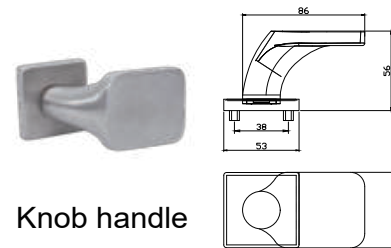

Security Plate

Security Plate

Security Plate

Security Plate

Ref.								
	55/56	63	70	72	78	85/88	90	92

	170*46mm	87--	240*36mm
	220*40mm OVAL	88--	225*52mm
	220*40mm OBLONG	89--	245*35mm
	190*40mm	90--	245*50mm OVAL
	225*40mm	91--	245*50mm
	250*50mm		

Pull Handle

Pull Handle

Pull Handle

Knob handle

Knob handle

Knob Handle

Knob handle

Knob handle

Knob handle

Knob handle

Knob handle

Knob handle

Knob handle

Knob handle

WC. rosette

WC. rosette

WC. rosette

WC. rosette

WC. rosette

WC. rosette

WC. rosette

WC. rosette

WC. rosette

WC. rosette