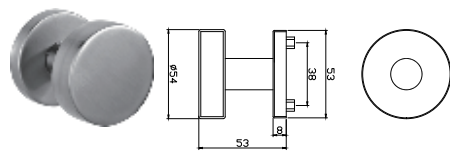

Security Plate

Security Plate

Security Plate

Security Plate

Ref.								
	55/56	63	70	72	78	85/88	90	92

	170*46mm	87--	240*36mm
	220*40mm OVAL	88--	225*52mm
	220*40mm OBLONG	89--	245*35mm
	190*40mm	90--	245*50mm OVAL
	225*40mm	91--	245*50mm
	250*50mm		

Pull Handle

Pull Handle

Pull Handle

Knob handle

Knob handle

Knob Handle

Knob handle

Knob handle