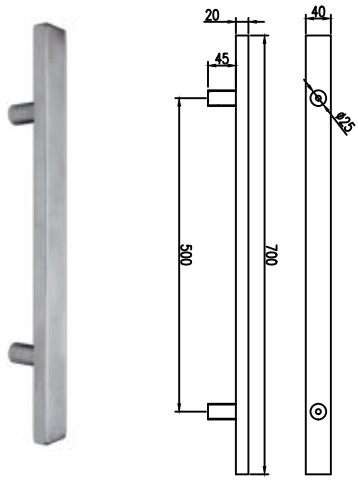

Security Plate

Security Plate

Security Plate

Security Plate

Ref.								
	55/56	63	70	72	78	85/88	90	92

	170*46mm	87--	240*36mm
	220*40mm OVAL	88--	225*52mm
	220*40mm OBLONG	89--	245*35mm
	190*40mm	90--	245*50mm OVAL
	225*40mm	91--	245*50mm
	250*50mm		

Pull Handle

Pull Handle

Pull Handle

Knob handle

Knob handle

Knob Handle

Knob handle

Knob handle