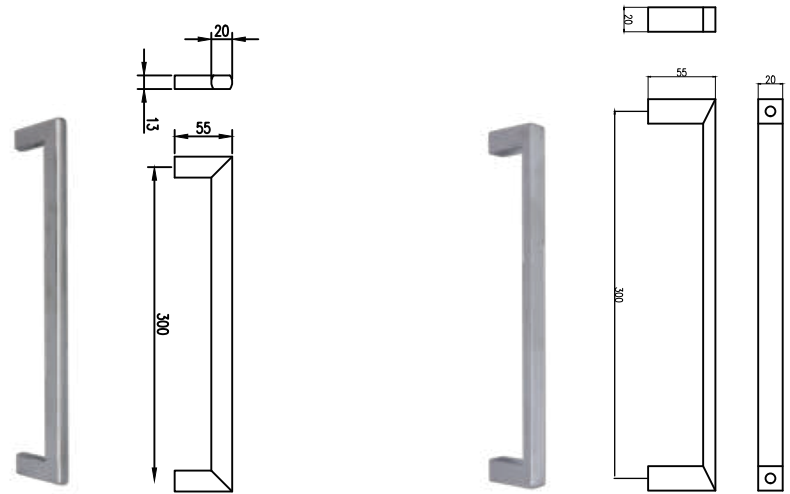

Pull Handle