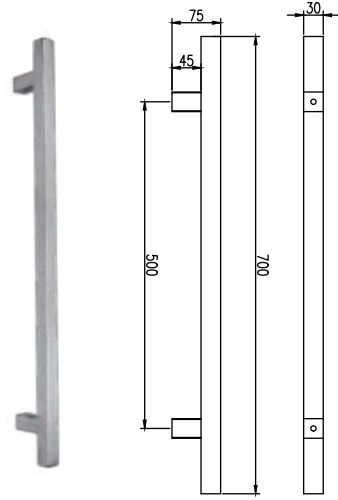

Security Plate

Security Plate

Security Plate

Security Plate

Ref.								
	55/56	63	70	72	78	85/88	90	92

	170*46mm	87--	240*36mm
	220*40mm OVAL	88--	225*52mm
	220*40mm OBLONG	89--	245*35mm
	190*40mm	90--	245*50mm OVAL
	225*40mm	91--	245*50mm
	250*50mm		