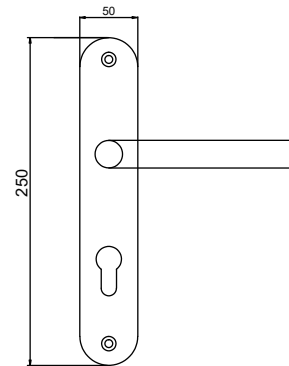

solid handle

0bb 0pz 0wc

solid handle

0bb 0pz 0wc

solid handle

0bb 0pz 0wc

2.0 series

Security Plate

Security Plate

Security Plate

Security Plate

Security Plate

Ref.								
	55/56	63	70	72	78	85/88	90	92

	170*46mm	87--	240*36mm
	220*40mm OVAL	88--	225*52mm
	220*40mm OBLONG	89--	245*35mm
	190*40mm	90--	245*50mm OVAL
	225*40mm	91--	245*50mm
	250*50mm		