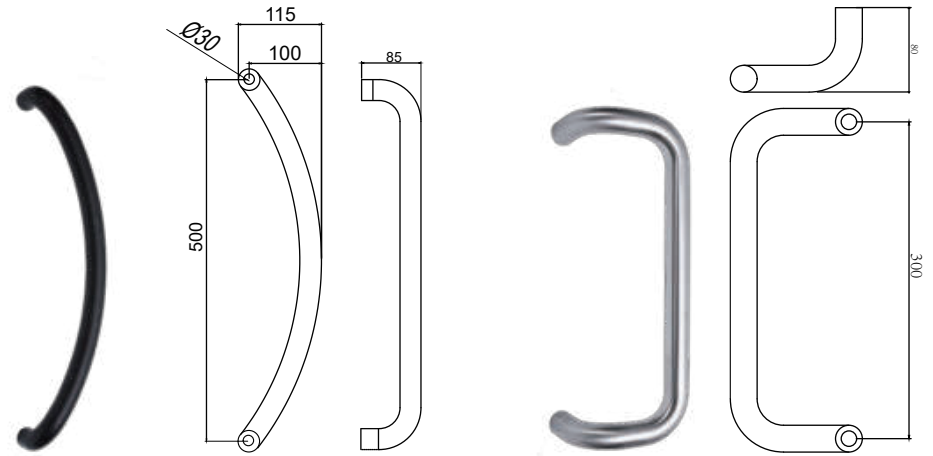

Pull Handle