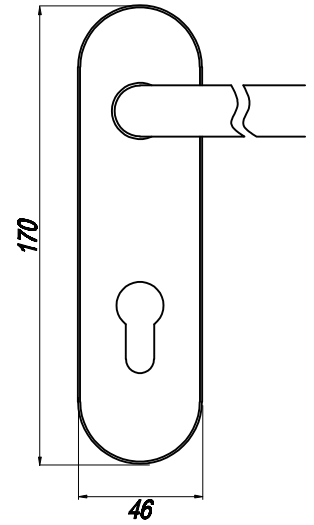

solid handle

0bb 0pz 0wc

solid handle

0bb 0pz 0wc

solid handle

0bb 0pz 0wc

2.0 series

Security Plate

Security Plate

Security Plate

Security Plate

Security Plate

Ref.								
	55/56	63	70	72	78	85/88	90	92

	170*46mm	87--	240*36mm
	220*40mm OVAL	88--	225*52mm
	220*40mm OBLONG	89--	245*35mm
	190*40mm	90--	245*50mm OVAL
	225*40mm	91--	245*50mm
	250*50mm		