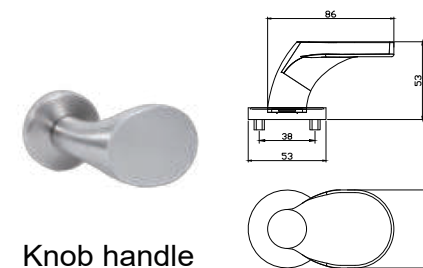

Security Plate

Security Plate

Security Plate

Security Plate

Ref.								
	55/56	63	70	72	78	85/88	90	92

	170*46mm	87--	240*36mm
	220*40mm OVAL	88--	225*52mm
	220*40mm OBLONG	89--	245*35mm
	190*40mm	90--	245*50mm OVAL
	225*40mm	91--	245*50mm
	250*50mm		

Pull Handle

Pull Handle

Pull Handle

Knob handle

Knob handle

Knob Handle

Knob handle

Knob handle

Knob handle

Knob handle

Knob handle

Knob handle

Knob handle

Knob handle

WC. rosette

WC. rosette