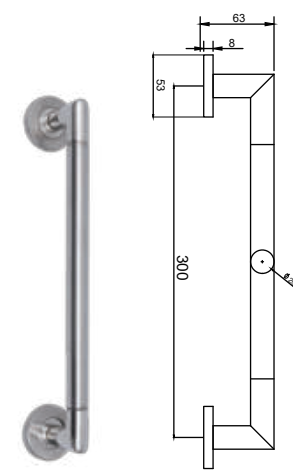

Pull Handle