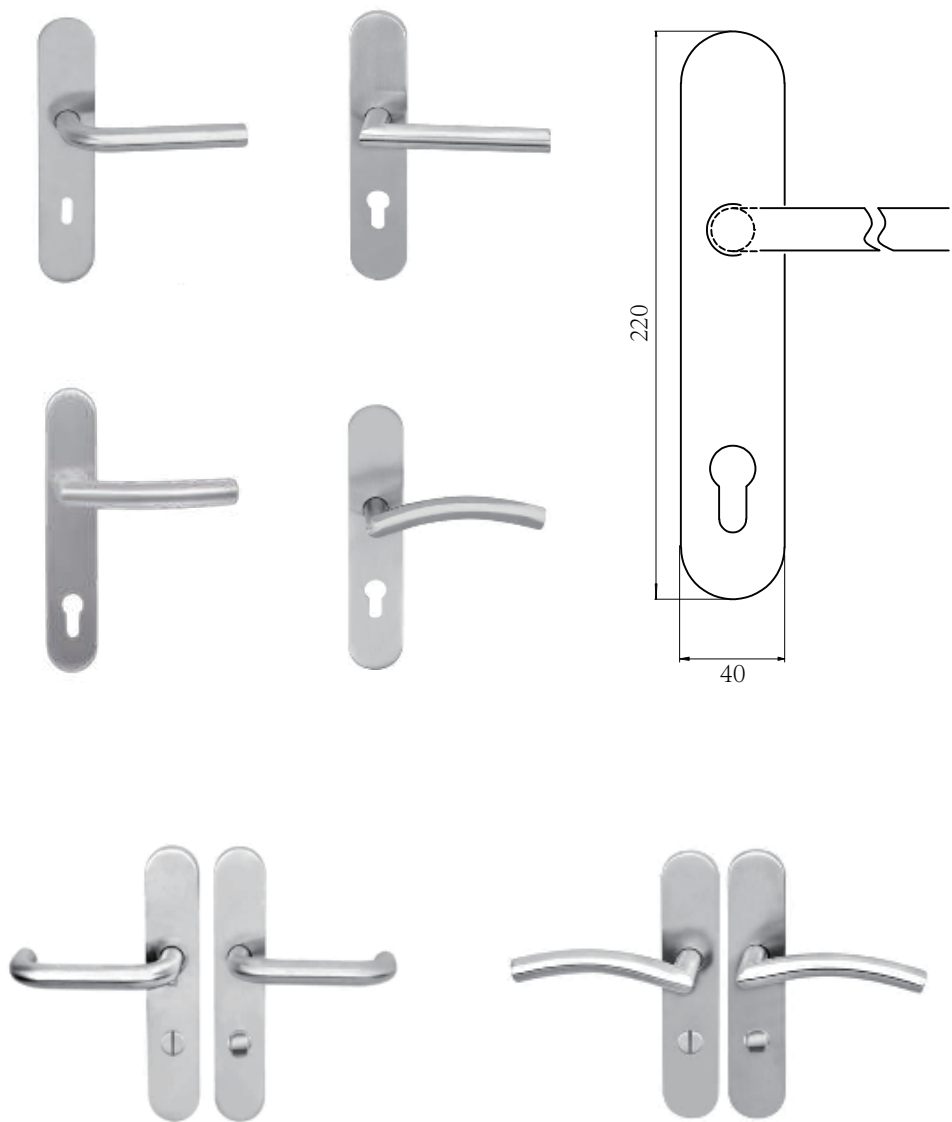

solid handle

0bb 0pz 0wc

solid handle

0bb 0pz 0wc

solid handle

0bb 0pz 0wc

2.0 series

Security Plate

Security Plate

Security Plate

Security Plate

Security Plate

Ref.								
	55/56	63	70	72	78	85/88	90	92

	170*46mm	87--	240*36mm
	220*40mm OVAL	88--	225*52mm
	220*40mm OBLONG	89--	245*35mm
	190*40mm	90--	245*50mm OVAL
	225*40mm	91--	245*50mm
	250*50mm		