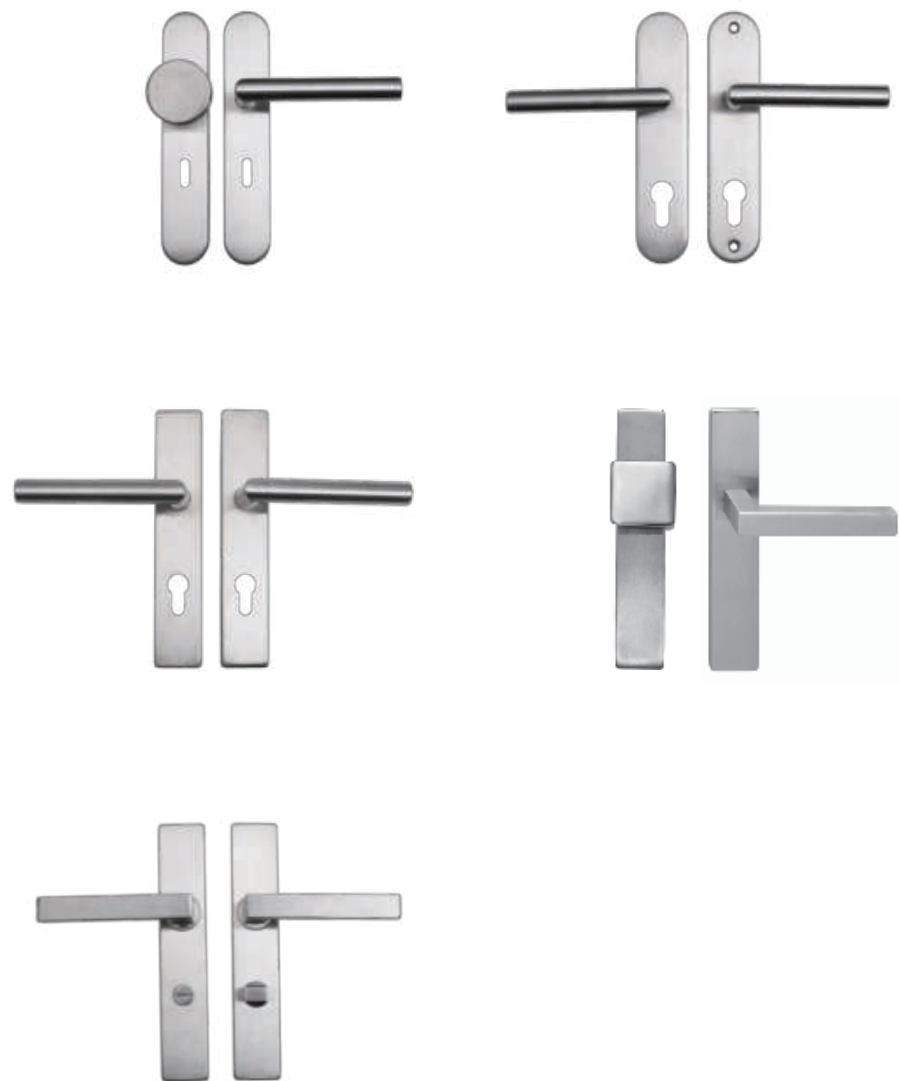

solid handle

0bb 0pz 0wc

solid handle

0bb 0pz 0wc

solid handle

0bb 0pz 0wc

2.0 series

Security Plate

Security Plate

Security Plate

Security Plate

Security Plate

Ref.								
	55/56	63	70	72	78	85/88	90	92

	170*46mm	87--	240*36mm
	220*40mm OVAL	88--	225*52mm
	220*40mm OBLONG	89--	245*35mm
	190*40mm	90--	245*50mm OVAL
	225*40mm	91--	245*50mm
	250*50mm		