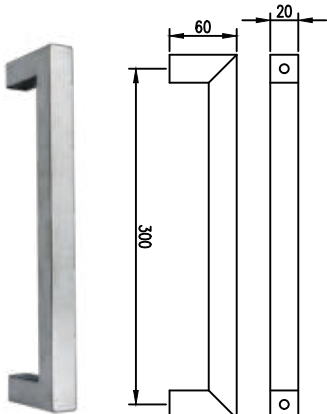

Pull Handle