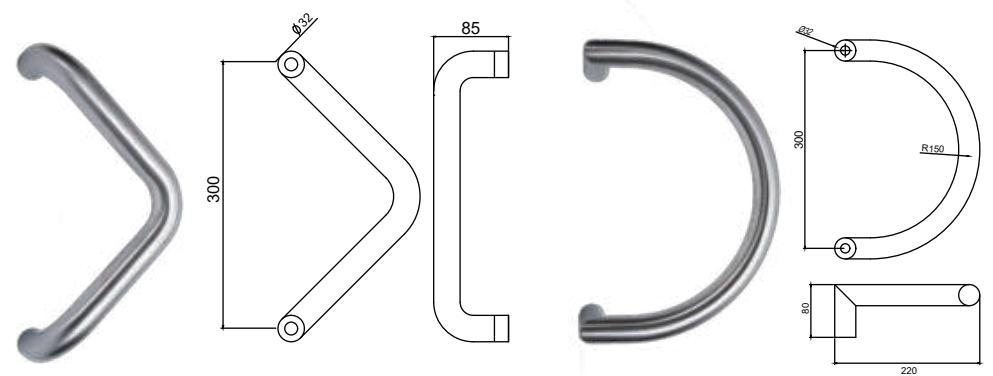

Pull Handle