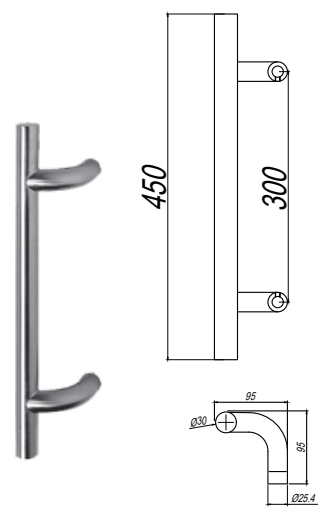

Pull Handle