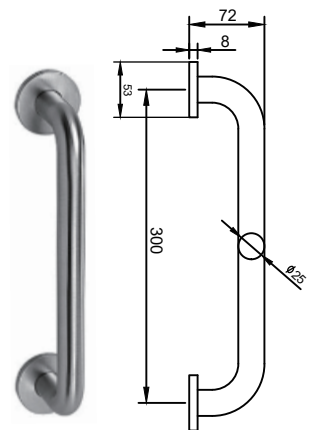

solid handle

0bb 0pz 0wc

solid handle

0bb 0pz 0wc

solid handle

0bb 0pz 0wc

2.0 series

Security Plate

Security Plate

Security Plate

Security Plate

Security Plate

Ref.								
	55/56	63	70	72	78	85/88	90	92

	170*46mm	87--	240*36mm
	220*40mm OVAL	88--	225*52mm
	220*40mm OBLONG	89--	245*35mm
	190*40mm	90--	245*50mm OVAL
	225*40mm	91--	245*50mm
	250*50mm		

Pull Handle

Pull Handle

Pull Handle

Knob handle

Knob handle

Knob Handle

Knob handle

Knob handle