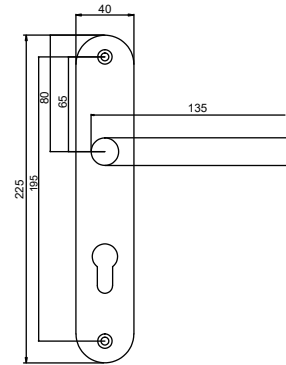

solid handle

0bb 0pz 0wc

solid handle

0bb 0pz 0wc

solid handle

0bb 0pz 0wc

2.0 series

Security Plate

Security Plate

Security Plate

Security Plate

Security Plate

Ref.								
	55/56	63	70	72	78	85/88	90	92

	170*46mm	87--	240*36mm
	220*40mm OVAL	88--	225*52mm
	220*40mm OBLONG	89--	245*35mm
	190*40mm	90--	245*50mm OVAL
	225*40mm	91--	245*50mm
	250*50mm		