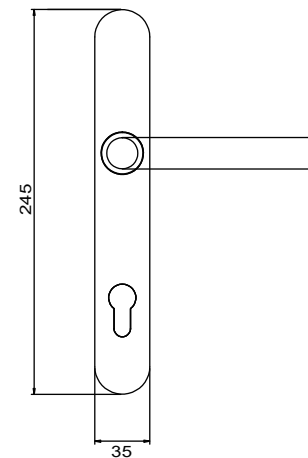

Security Plate

Security Plate

Security Plate

Security Plate

Ref.								
	55/56	63	70	72	78	85/88	90	92

	170*46mm	87--	240*36mm
	220*40mm OVAL	88--	225*52mm
	220*40mm OBLONG	89--	245*35mm
	190*40mm	90--	245*50mm OVAL
	225*40mm	91--	245*50mm
	250*50mm		