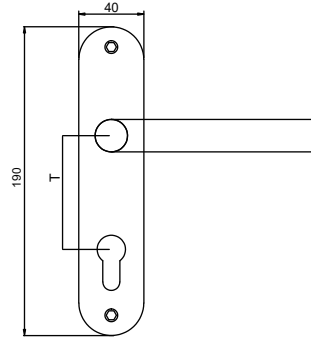

solid handle

0bb 0pz 0wc

solid handle

0bb 0pz 0wc

solid handle

0bb 0pz 0wc

2.0 series

Security Plate

Security Plate

Security Plate

Security Plate

Security Plate

Ref.								
	55/56	63	70	72	78	85/88	90	92

	170*46mm	87--	240*36mm
	220*40mm OVAL	88--	225*52mm
	220*40mm OBLONG	89--	245*35mm
	190*40mm	90--	245*50mm OVAL
	225*40mm	91--	245*50mm
	250*50mm		