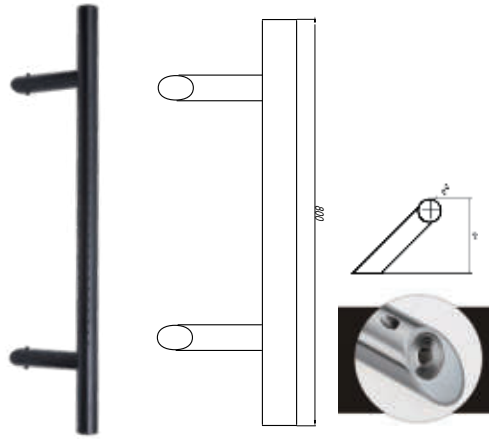

solid handle

0bb 0pz 0wc

solid handle

0bb 0pz 0wc

solid handle

0bb 0pz 0wc

2.0 series

Security Plate

Security Plate

Security Plate

Security Plate

Security Plate

Ref.								
	55/56	63	70	72	78	85/88	90	92

	170*46mm	87--	240*36mm
	220*40mm OVAL	88--	225*52mm
	220*40mm OBLONG	89--	245*35mm
	190*40mm	90--	245*50mm OVAL
	225*40mm	91--	245*50mm
	250*50mm		

Pull Handle

Pull Handle

Pull Handle

Knob handle

Knob handle

Knob Handle

Knob handle

Knob handle