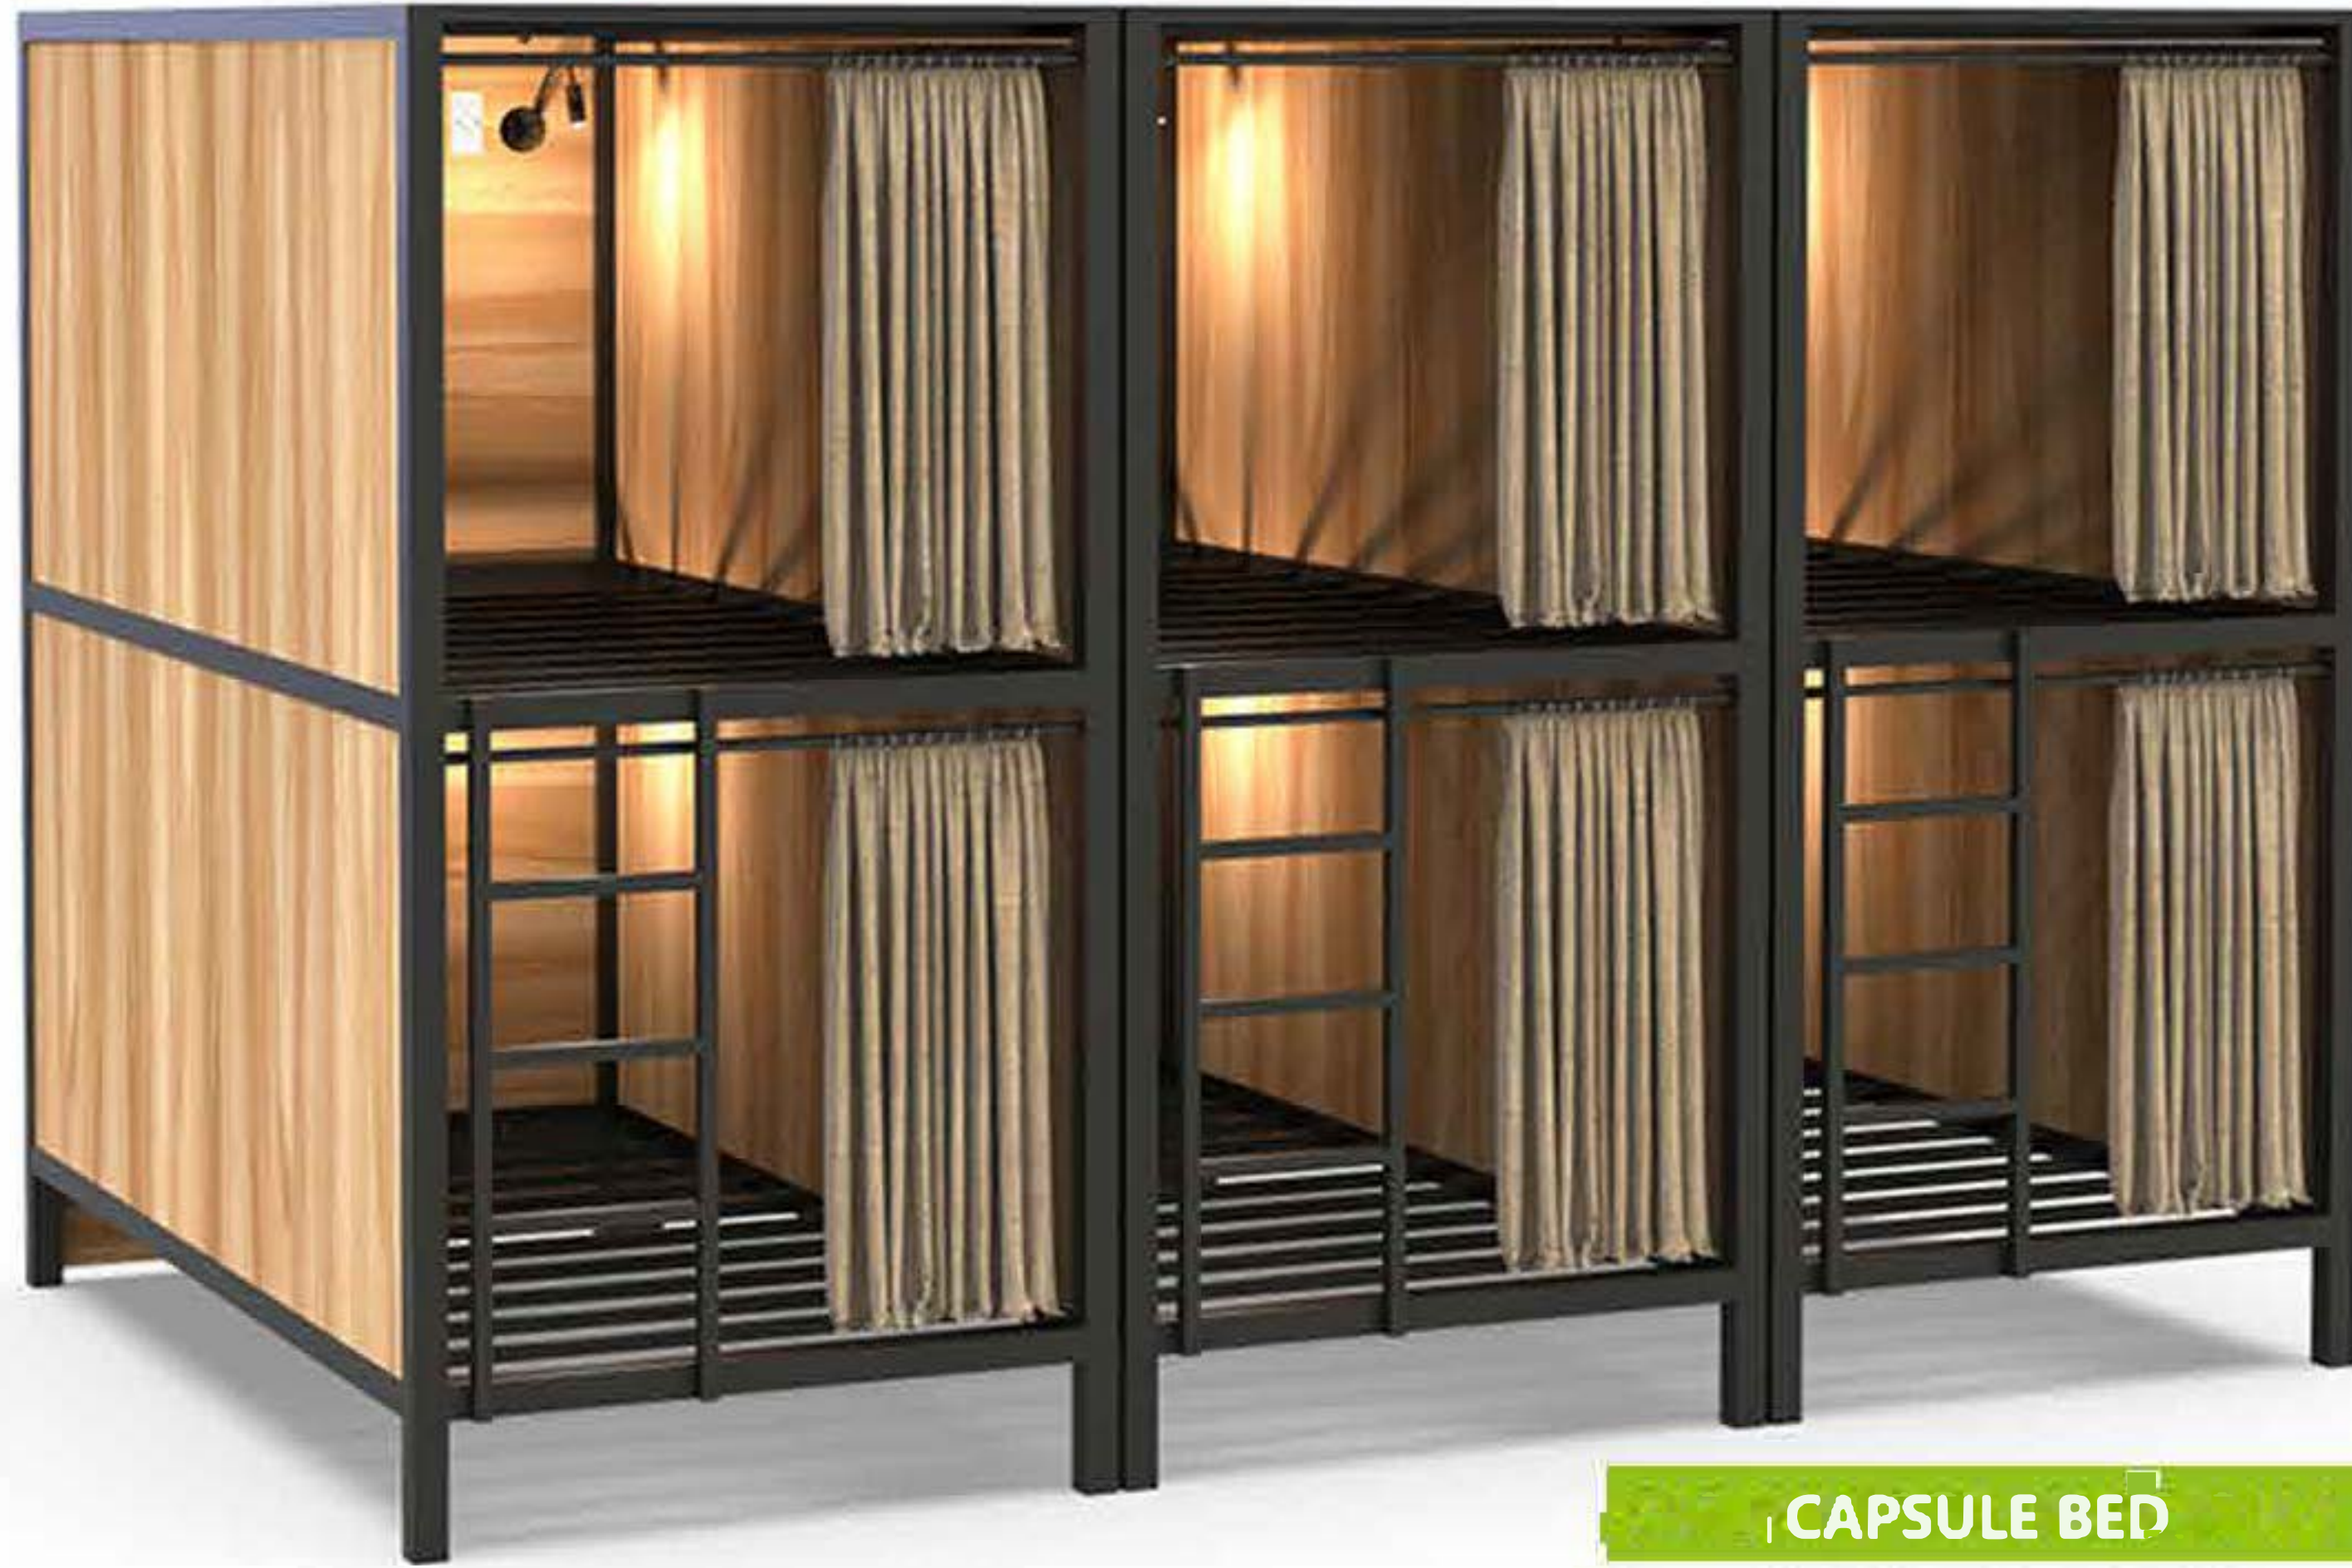

THE SIZE AND DESIGN CAN BE CUSTOMIZED!

CAPSULE BED
Size: D2000*W1000*H2000mm