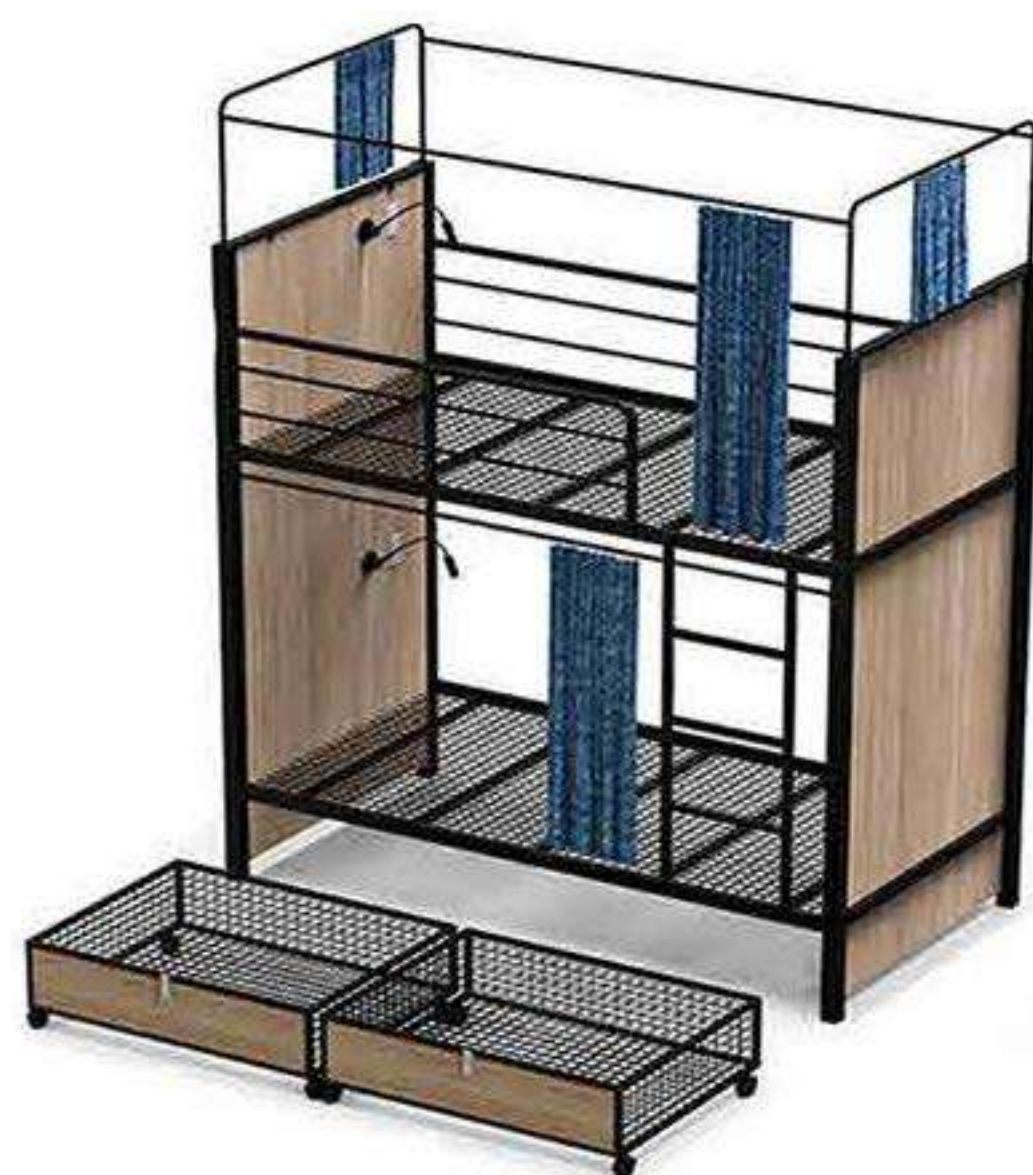

THE SIZE AND DESIGN CAN BE CUSTOMIZED!

BUNK BED

Size: L2000*W900*H2200mm