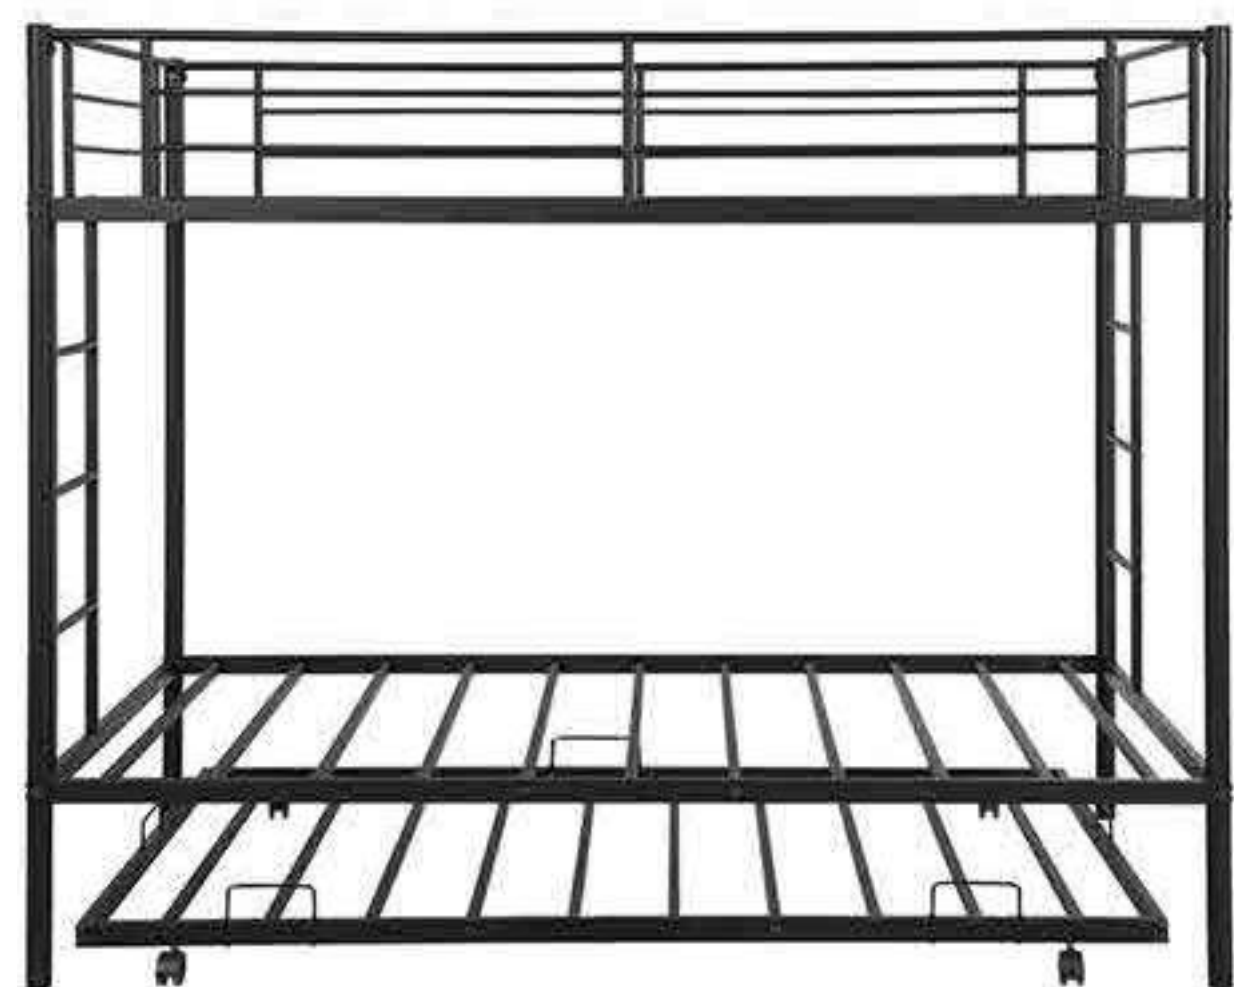

# THE SIZE AND DESIGN CAN BE CUSTOMIZED!

**BUNK BED**

Size: L2000\*W900\*H1700mm

**BUNK BED**

Size: L2000\*W900\*H2250mm

**BUNK BED**

Size: L2000\*W900\*H2000mm

**BUNK BED**

Size: L2000\*W900\*H2000mm

**BUNK BED**

Size: L2000\*W900\*H2250mm

**BUNK BED**

Size: L2000\*W900\*H2000mm

# THE SIZE AND DESIGN CAN BE CUSTOMIZED!

**BUNK BED**

Size: L2000\*W900\*H1800mm

**BUNK BED**

Size: L2000\*W900\*H1800mm

**BUNK BED**

Size: L2000\*W900\*H1700mm

**BUNK BED**