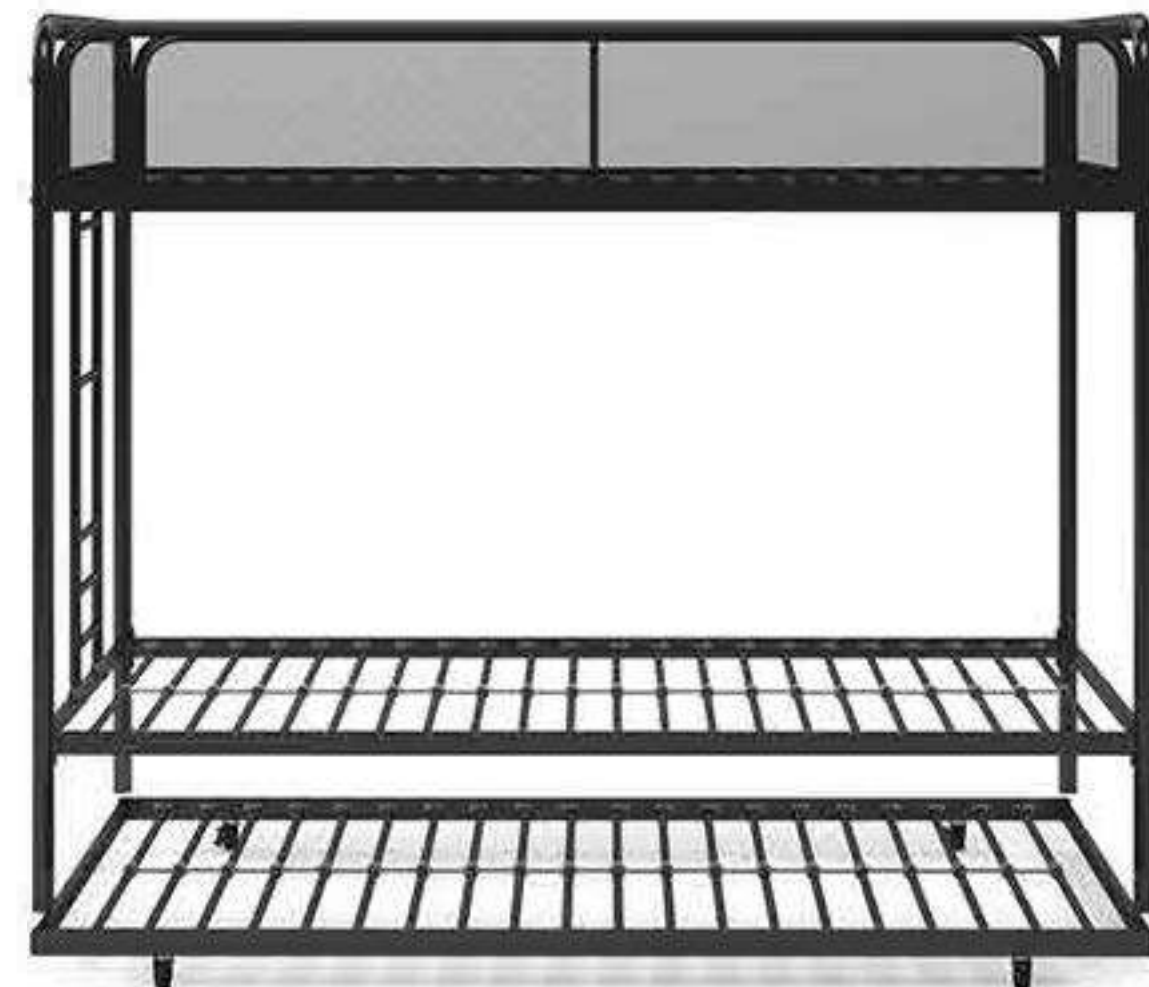

Size: L2000\*W900\*H2000mm

**BUNK BED**

Size: L2000\*W900\*H2250mm

**BUNK BED**

Size: L2000\*W900\*H2000mm

# THE SIZE AND DESIGN CAN BE CUSTOMIZED!

**BUNK BED**

Size: L2000\*W900\*H1800mm

**BUNK BED**

Size: L2000\*W900\*H1800mm

**BUNK BED**

Size: L2000\*W900\*H1700mm

**BUNK BED**