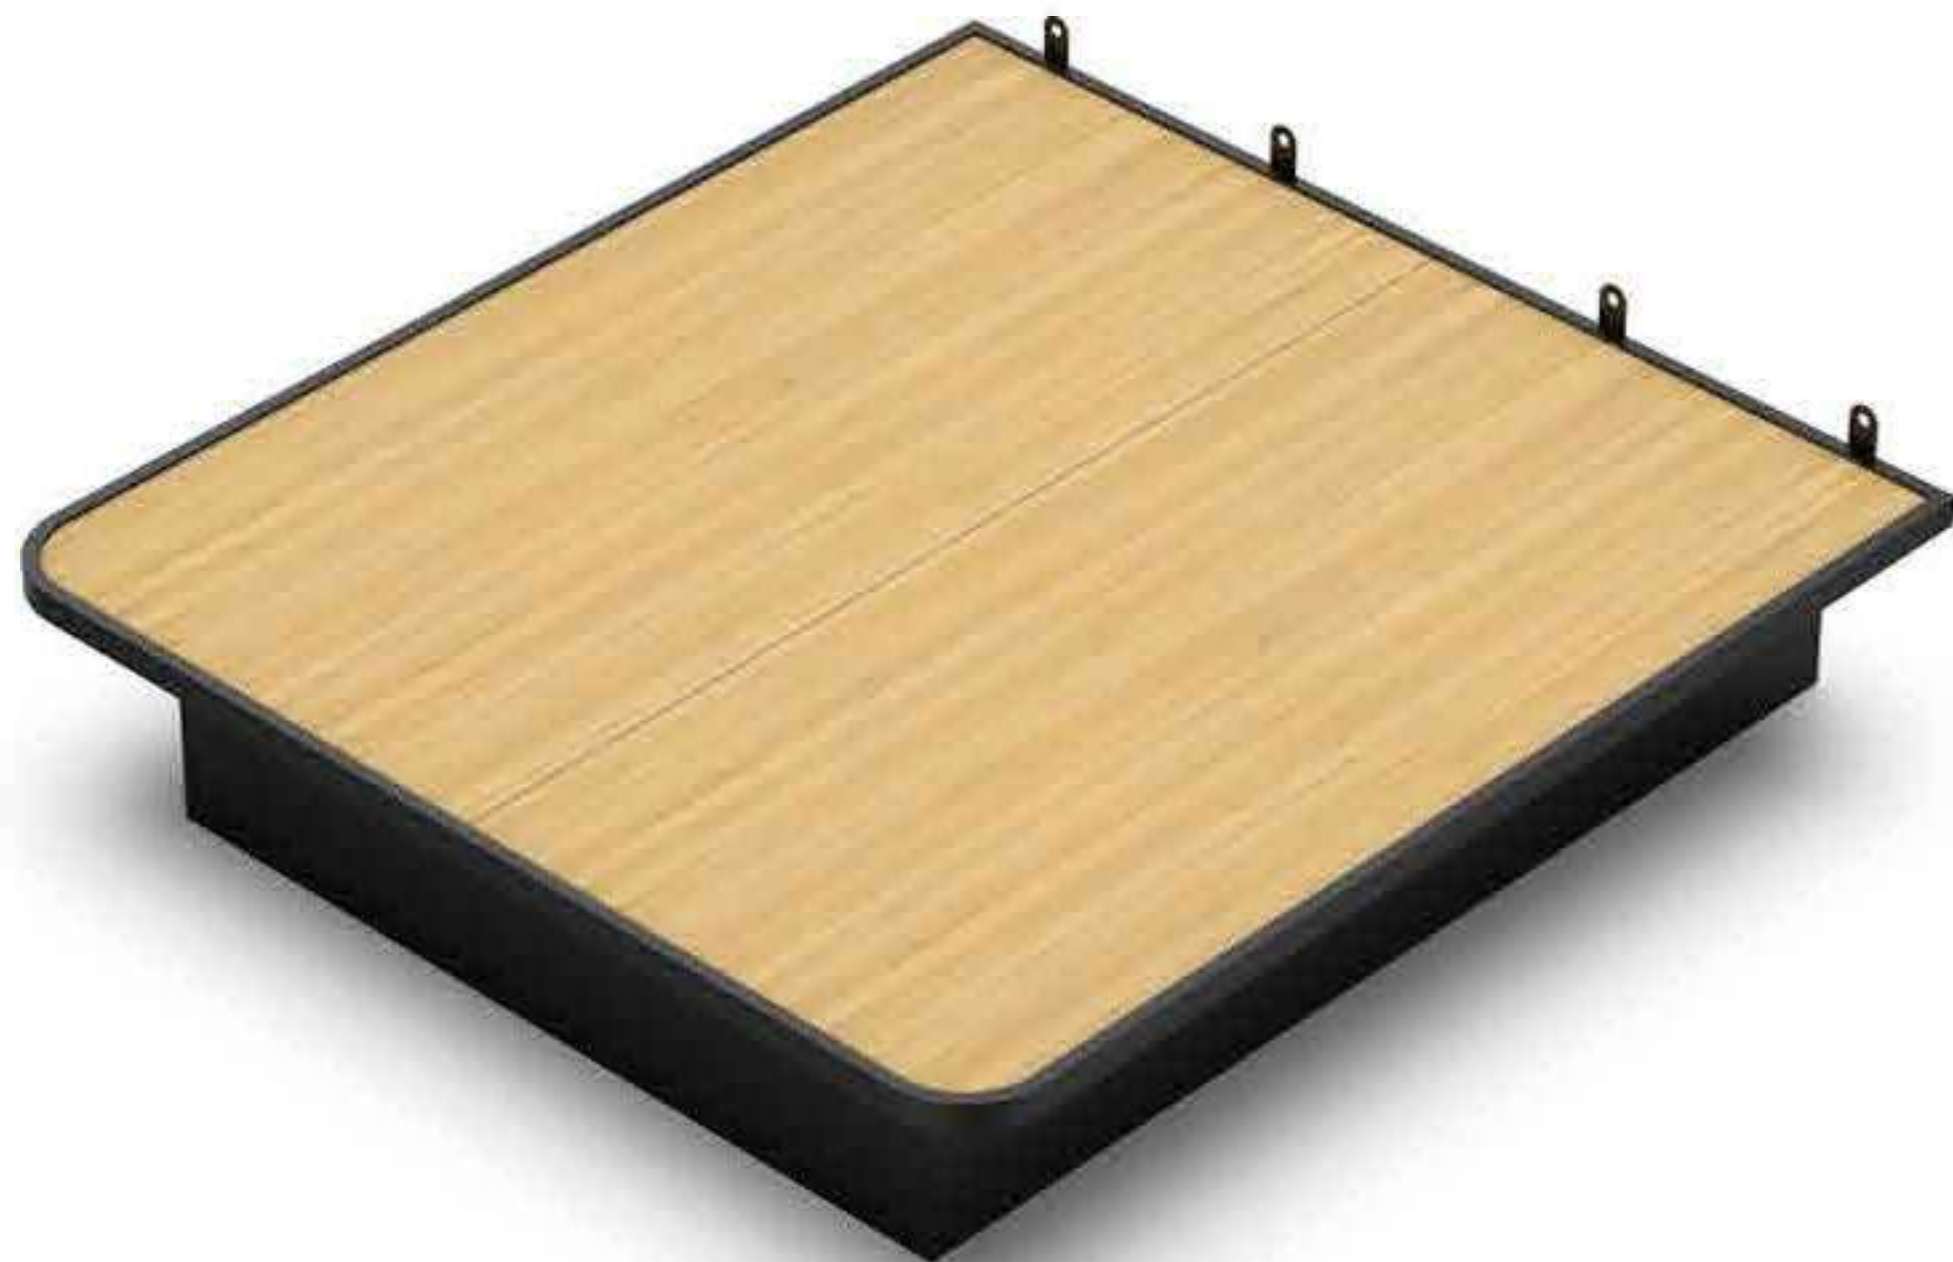

# THE SIZE AND DESIGN CAN BE CUSTOMIZED!

BED FRAME

OPEN CLOSET

OPEN CLOSET

BED

DESK

BEDSIDE TABLE

DESK

UNDERBED LOCKER

**SINGLE BED**

Size: L2000\*W1500\*H430mm

**SINGLE BED**

Size: L2000\*W1500\*H430mm

**SINGLE BED**

Size: L2000\*W1500\*H430mm

**SINGLE BED**

Size: L2000\*W1800\*H430mm

**SINGLE BED**

Size: L2000\*W1800\*H430mm

**SINGLE BED**

Size: L2000\*W1800\*H430mm

# CAPSULE BED