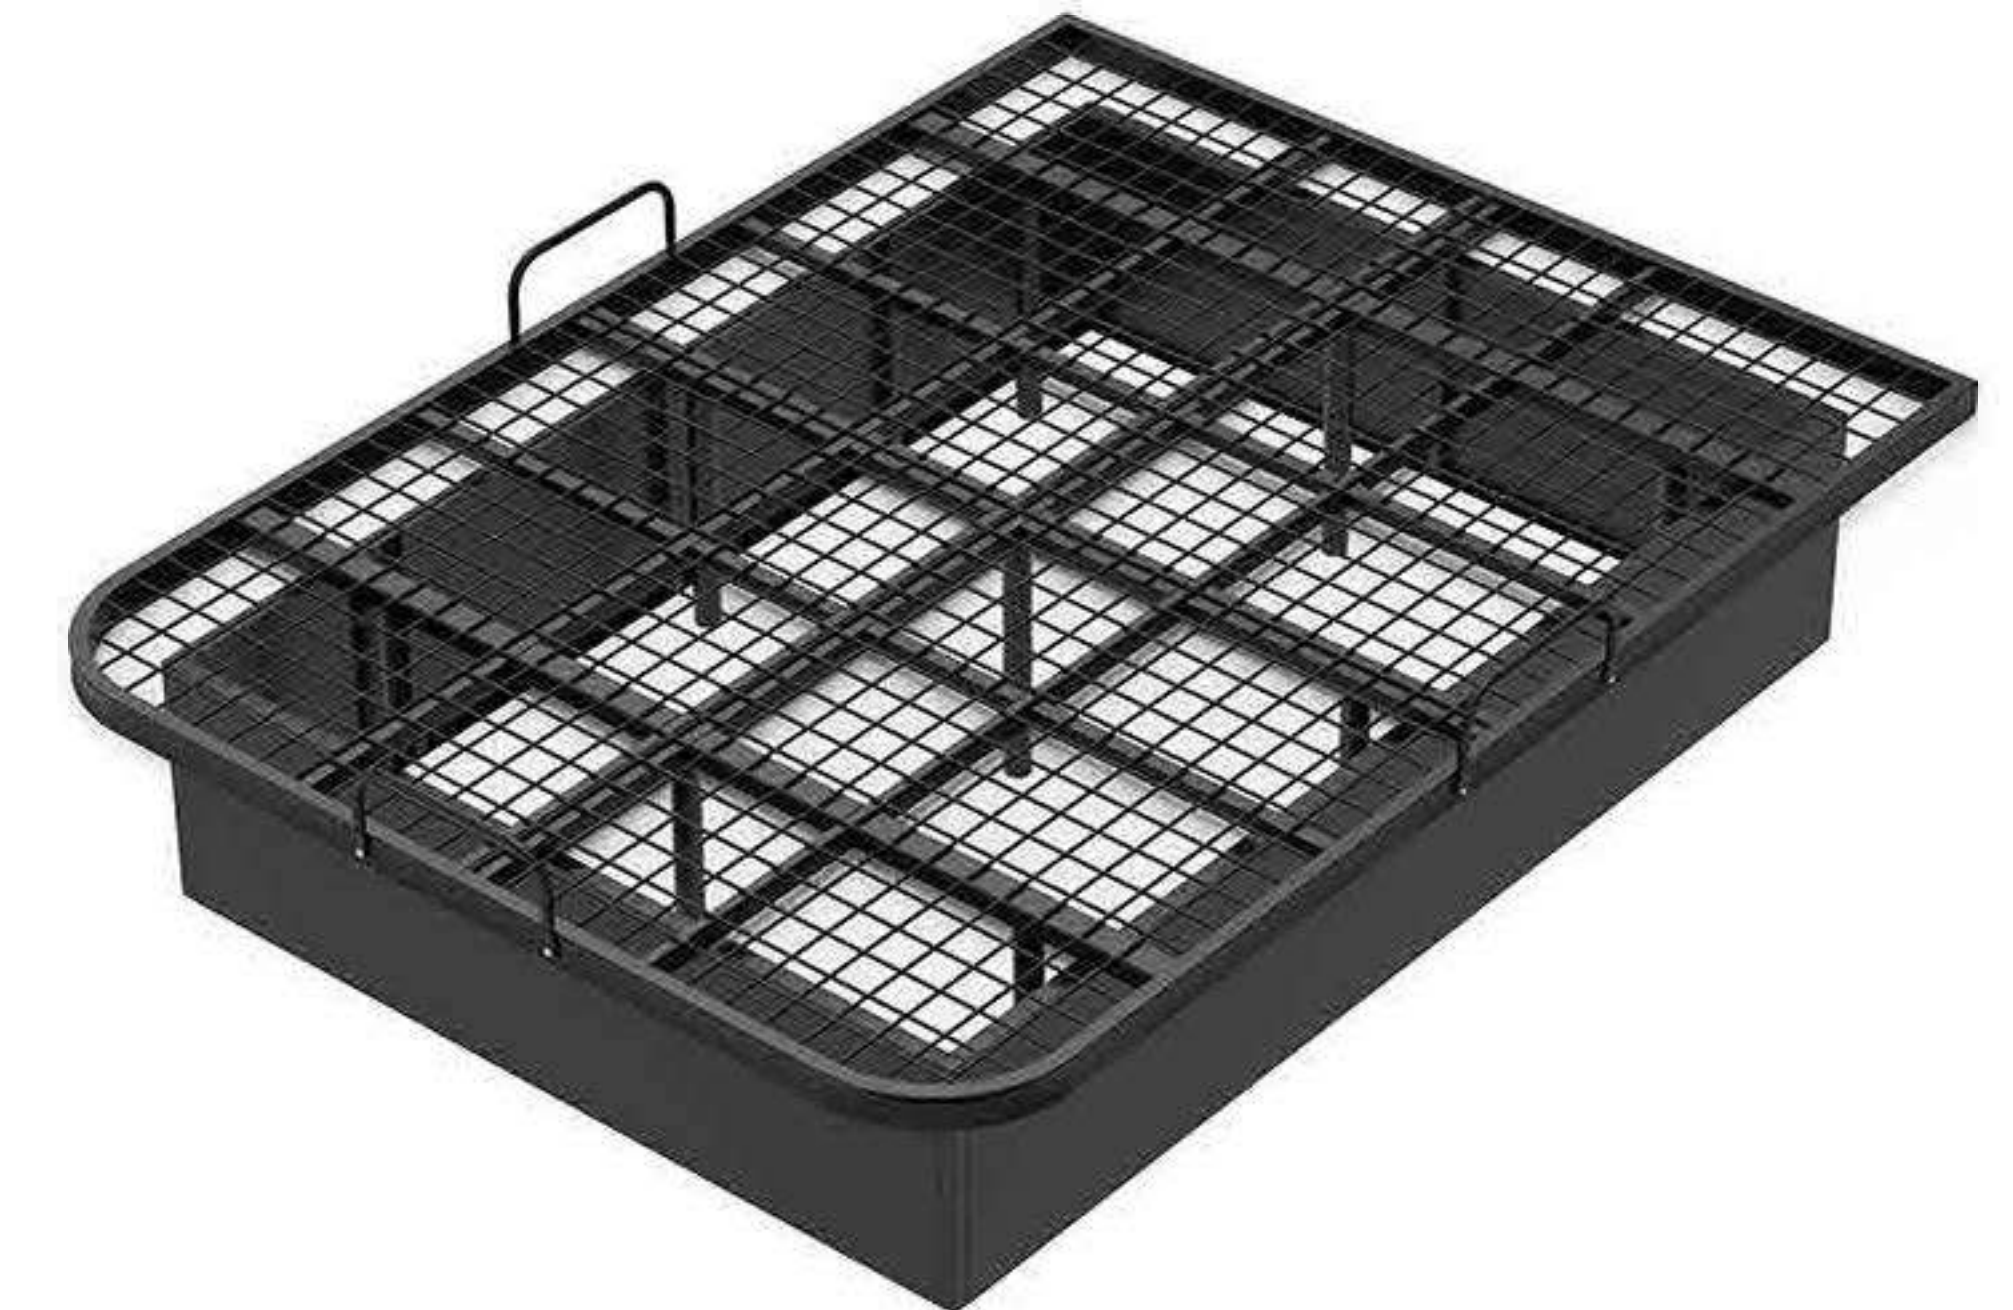

# THE SIZE AND DESIGN CAN BE CUSTOMIZED!

BED FRAME

OPEN CLOSET

OPEN CLOSET

BED

DESK

BEDSIDE TABLE

DESK

UNDERBED LOCKER

**SINGLE BED**

Size: L2000\*W1500\*H430mm

**SINGLE BED**

Size: L2000\*W1500\*H430mm

**SINGLE BED**

Size: L2000\*W1500\*H430mm

**SINGLE BED**

Size: L2000\*W1800\*H430mm

**SINGLE BED**

Size: L2000\*W1800\*H430mm

**SINGLE BED**

Size: L2000\*W1800\*H430mm

# CAPSULE BED