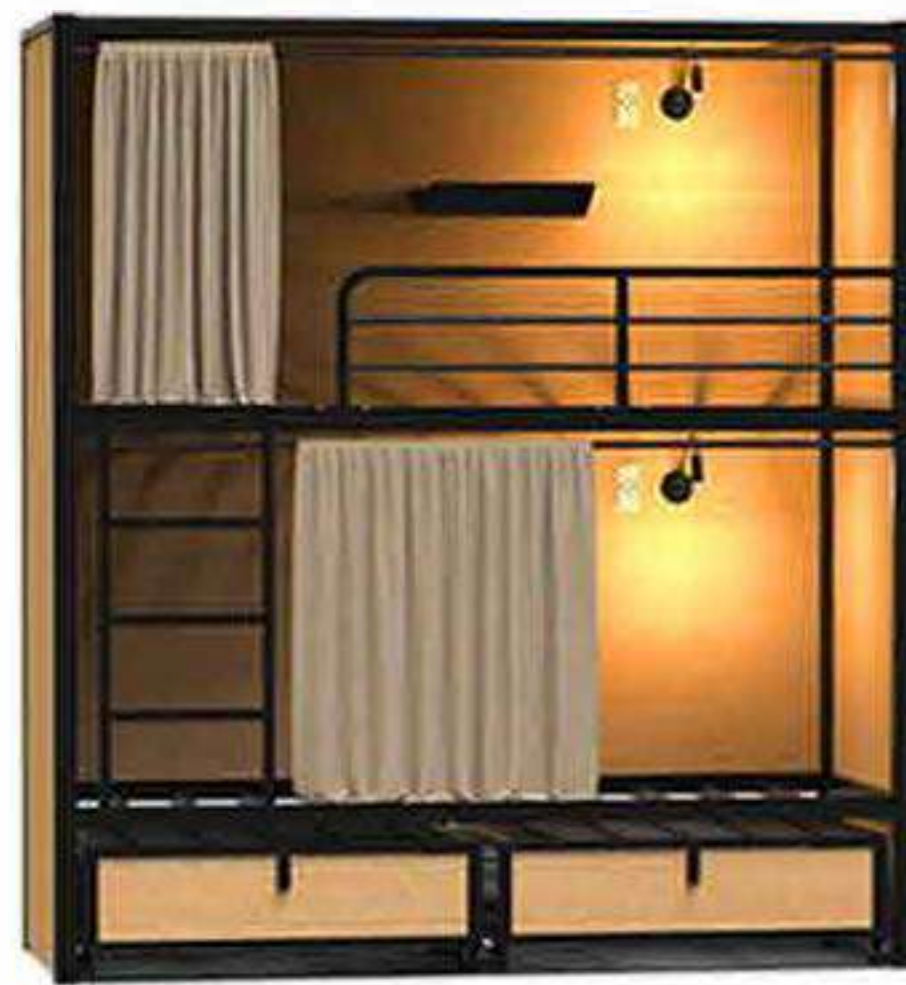

Size: L2000\*W1800\*H430mm

**SINGLE BED**

Size: L2000\*W1800\*H430mm

**SINGLE BED**

Size: L2000\*W1800\*H430mm

# CAPSULE BED

# THE SIZE AND DESIGN CAN BE CUSTOMIZED!

**CAPSULE BED**  
Size: D2000\*W1000\*H2000mm

**CAPSULE BED**  
Size: D2000\*W1000\*H2000mm

**CAPSULE BED**  
Size: D2000\*W1000\*H2200mm

**CAPSULE BED**  
Size: L2000\*W900\*H2000mm

**CAPSULE BED**  
Size: L2000\*W900\*H2200mm

**CAPSULE BED**  
Size: L2000\*W900\*H2200mm

**CAPSULE BED**  
Size: D2000\*W1000\*H2200mm

**CAPSULE BED**  
Size: L2000\*W900\*H2200mm