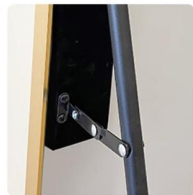

Gold/Black/Aluminum

**Installation:**

Wallmounted/with bracket

**Specification:**

40\*150cm 50\*150cm 60\*165cm  
 65\*170cm 70\*170cm 80\*180cm  
 Customization

**Frame Material:**

PS frame  
 Frame width:0.3cm  
 Frame thickness:1.4cm  
 Frame colors: 11 colors to choose from