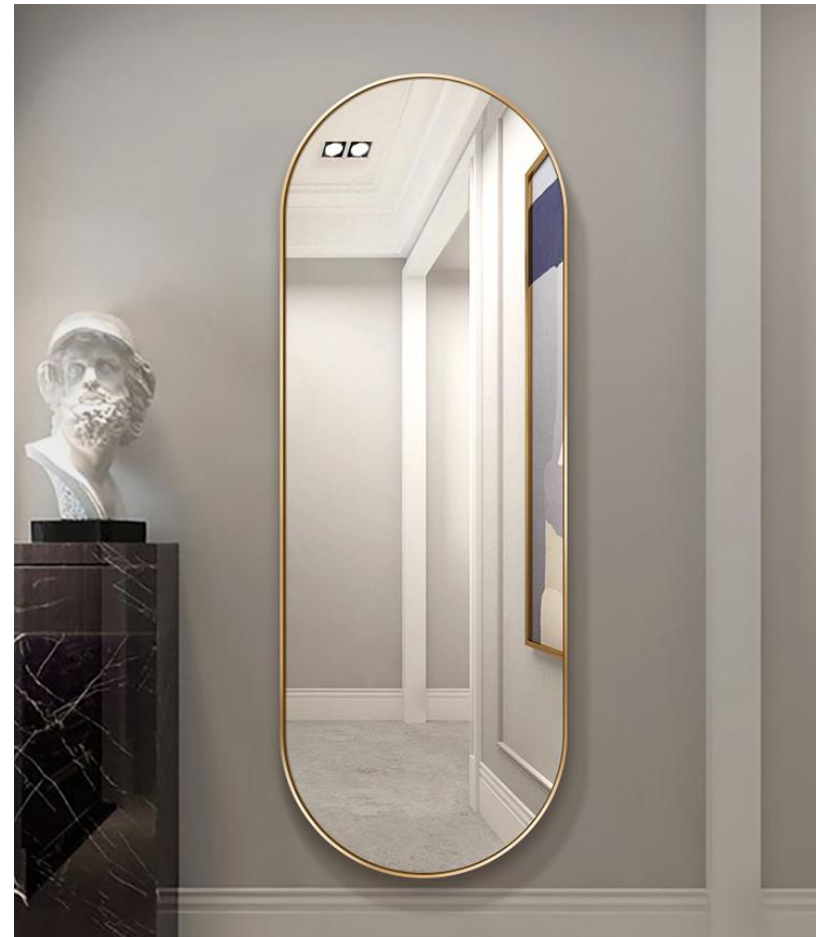

Frame material:

Aluminum alloy frame
Frame width:0.9cm
Frame thickness:2.0cm
Gold/Black optional

Specification:

500*1500mm 600*1650mm
650*1700mm 350*1200mm
400*1500mm 450*1600mm
500*1600mm 500*1700mm
700*1700mm 800*1800mm

Frame Material:

Aluminum alloy frame
Frame width:0.9cm
Frame thickness:2.0cm
Gold/aluminum/black optional