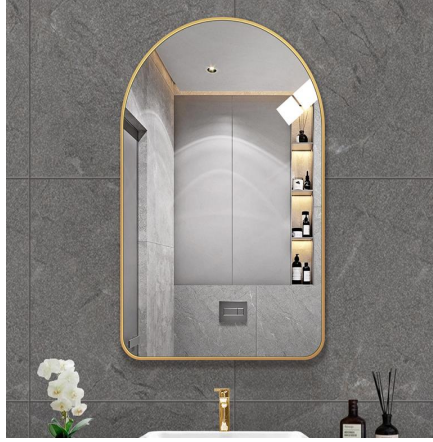

Rotating mirror

Rotating mirror

Specification:

50*80cm
60*90cm
60*120cm
70*120cm
80*150cm

Frame:

Aluminum alloy frame
frame width:0.9cm
frame depth:2.0cm
Black/gold/aluminum optional
5MM silver mirror

Specification:

50*80cm
60*90cm
60*120cm
70*120cm
80*150cm

Frame:

Aluminum alloy frame
frame width:0.9cm
frame depth:2.0cm
Black/gold/aluminum optional
5MM silver mirror

Specifitation:

50cm
60cm
70cm
80cm

Specifitation:

50*80cm
60*90cm
60*120cm
70*120cm
80*150cm