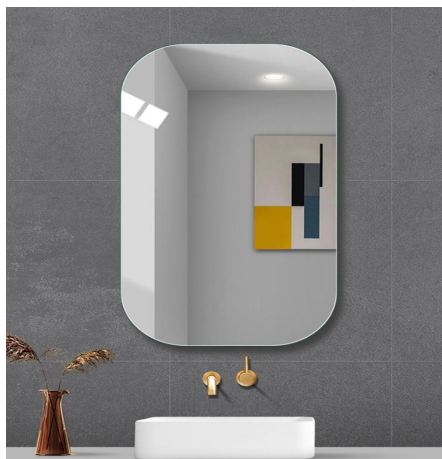

Specification:

60*90cm 70*120cm
80*150cm