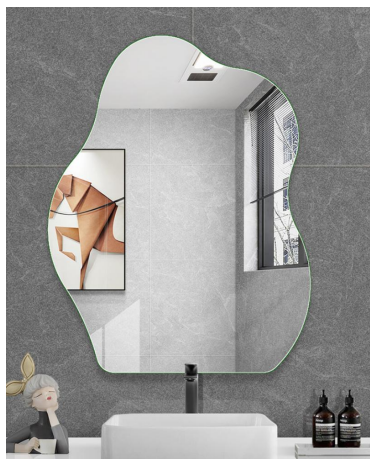

Specification:

50*60cm 70*90cm
100*120cm 120*180cm