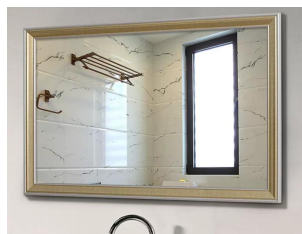

specification:

70*160CM 65*170CM 70*170CM 80*180CM 90*190CM 80*200CM 100*200CM

Frame:

Aluminum alloy frame
width:0.5cm
frame depth:3.0cm
frame colour: Gold/ Black/ Aluminum
5MM silver mirror

specification:

50*70CM 60*80CM 70*90CM 75*100CM 75*120CM 80*130CM 90*150CM

Frame:

PS frame
width:7.0cm
frame depth:4.0cm
frame colour: Wood
5MM silver mirror

specification:

50*70CM 60*80CM 70*90CM 75*100CM 75*120CM 80*130CM 90*150CM

Frame:

PS frame
width:4.4cm
frame depth:2.1cm
frame colour: Champagne color/Black
5MM silver mirror