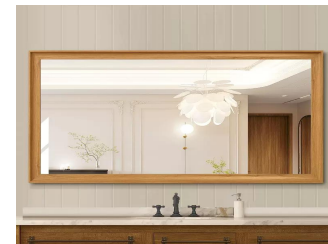

Frame:

PS frame
frame width:2.5cm
frame depth:3.5cm
Black/white/wooden/dark walnut optional
5MM silver mirror

specification:

50*70cm 60*80cm 70*90cm 75*100cm
75*120cm 80*130cm 90*150cm Customization

Frame:

Aluminum alloy frame
frame width:0.3cm
frame depth:1.4cm
Black/white/rose gold optional
4MM/5MM silver mirror

specification:

50*70cm 60*80cm 70*90cm 75*100cm
75*120cm 80*130cm 90*150cm Customization

Frame:

PS frame
frame width:5.2cm
frame depth:3.5cm
White/Light blue/Dark wood/Walnut wood
4MM/5MM silver mirror

specification:

60*80cm 70*90cm 75*100cm
75*120cm 80*130cm 90*150cm
Customization

Frame:

PS frame
frame width:7.0cm
frame depth:5.5cm
Antique bronze/antique silver/Black/antique gold optional
5MM silver mirror