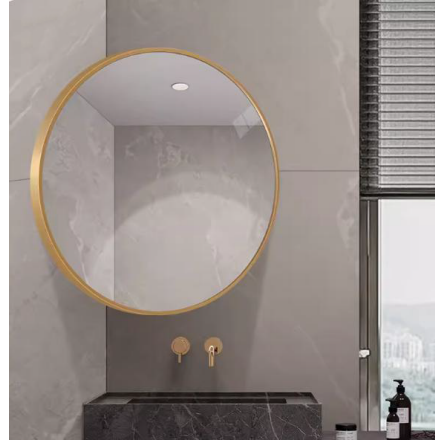

Bathroom Mirrors Catalog

Specification:

50*70cm
60*80cm
70*90cm
75*100cm

Frameless
5MM silver mirror

Specification:

50*80cm
60*90cm
60*120cm
70*120cm
80*150cm

Frameless
5MM silver mirror

Specification:

Frame:

PS frame
width:4.4cm
frame depth:2.1cm
frame colour: Champagne color/Black
5MM silver mirror

Specification:

50cm
60cm
70cm
80cm
90cm
100cm
Customization

Frame:

Aluminum alloy frame
frame width:0.9cm
frame depth:2.0cm
Black/gold optional

5MM silver mirror

Specification:

50cm
60cm
70cm
80cm
90cm

Frame:

Stainless steel frame
Black/gold optional

5MM silver mirror

Specification:

50cm
60cm
70cm
80cm
90cm

Frame:

Stainless steel frame
Black/gold optional

5MM silver mirror

Rotating mirror

Rotating mirror

Specification:

50*80cm
60*90cm
60*120cm
70*120cm
80*150cm

Frame: