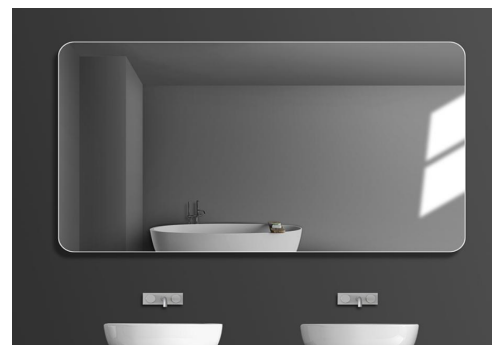

Bathroom Mirrors Catalog

Specification:

50*70cm
60*80cm
70*90cm
75*100cm

Frameless
5MM silver mirror

Specification:

50*80cm
60*90cm
60*120cm
70*120cm
80*150cm

Frameless
5MM silver mirror

Specification:

50*75cm
60*90cm
70*105cm
80*120cm

Frameless
5MM silver mirror

Specificaton:

50*70cm
60*80cm
70*90cm
75*100cm

Frameless
5MM silver mirror

Specificaton:

50cm
60cm
70cm
80cm
90m
100cm

Frameless
5MM silver mirror

Specification:

80*80cm
90*90cm
100*100cm
110*110cm
120*120cm

Frameless
5MM silver mirror

Specificaton:

50*70cm
60*80cm
70*90cm
75*100cm
75*120cm
80*130cm
90*150cm

Frameless
5MM silver mirror

Specification:

63*50cm
75*60cm
88*70cm
100*80cm
113*90cm
126*100cm

Frameless
5MM silver mirror

Specifications:

50*70cm 60*80cm 70*90cm
75*100cm 75*120cm 80*130cm
90*150cm 80*180cm Customization

Specification:

50*80cm 60*90cm
60*120cm 70*120cm
80*150cm 80*180cm
100*200cm

Specification: