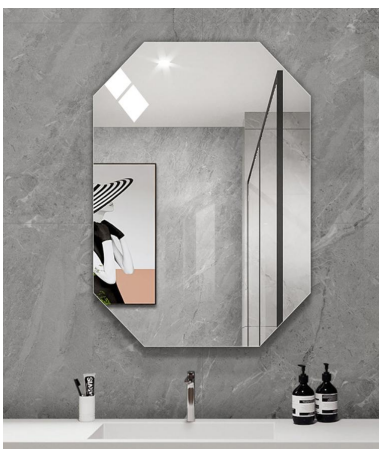

Bathroom Mirrors Catalog

Specification:

50*70cm
60*80cm
70*90cm
75*100cm

Frameless
5MM silver mirror

Specification:

50*80cm
60*90cm
60*120cm
70*120cm
80*150cm

Frameless
5MM silver mirror

Specification:

50*75cm
60*90cm
70*105cm
80*120cm

Frameless
5MM silver mirror

Specificaton:

50*70cm
60*80cm
70*90cm
75*100cm

Frameless
5MM silver mirror

Specificaton:

50cm
60cm
70cm
80cm
90m
100cm

Frameless
5MM silver mirror

Specification:

80*80cm
90*90cm
100*100cm
110*110cm
120*120cm

Frameless
5MM silver mirror

Specificaton:

50*70cm
60*80cm
70*90cm
75*100cm
75*120cm
80*130cm
90*150cm

Frameless
5MM silver mirror

Specification:

63*50cm
75*60cm
88*70cm
100*80cm
113*90cm
126*100cm

Frameless
5MM silver mirror

Specifications:

50*70cm 60*80cm 70*90cm
75*100cm 75*120cm 80*130cm
90*150cm 80*180cm Customization

Specification:

50*80cm 60*90cm
60*120cm 70*120cm
80*150cm 80*180cm
100*200cm

Specification: