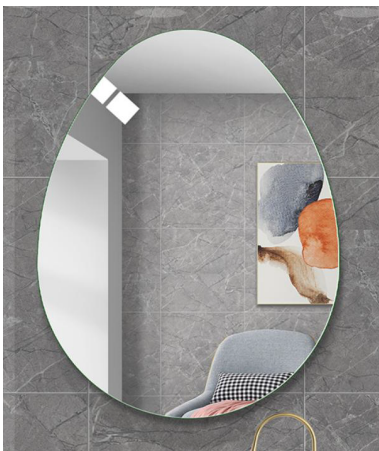

Bathroom Mirrors Catalog

Specification:

50*70cm
60*80cm
70*90cm
75*100cm

Frameless
5MM silver mirror

Specification:

50*80cm
60*90cm
60*120cm
70*120cm
80*150cm

Frameless
5MM silver mirror

Specification:

50*75cm
60*90cm
70*105cm
80*120cm

Frameless
5MM silver mirror

Specificaton:

50*70cm
60*80cm
70*90cm
75*100cm

Frameless
5MM silver mirror

Specificaton:

50cm
60cm
70cm
80cm
90m
100cm

Frameless
5MM silver mirror

Specification:

80*80cm
90*90cm
100*100cm
110*110cm
120*120cm

Frameless
5MM silver mirror

Specificaton:

50*70cm
60*80cm
70*90cm
75*100cm
75*120cm
80*130cm
90*150cm

Frameless
5MM silver mirror

Specification:

63*50cm
75*60cm
88*70cm
100*80cm
113*90cm
126*100cm

Aluminum alloy frame
frame width:0.9cm
frame depth:2.0cm
Black/gold/aluminum optional
5MM silver mirror

Specification:

50*80cm
60*90cm
60*120cm
70*120cm
80*150cm

Frame:

Aluminum alloy frame
frame width:0.9cm
frame depth:2.0cm
Black/gold/aluminum optional
5MM silver mirror