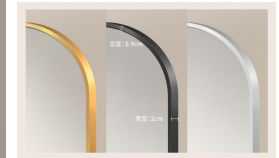

Specifications:

500mm*1500mm
 600mm*1650mm
 650mm*1700mm
 800mm*1800mm
 800mm*2000mm
 Customization

Frame material:

Aluminum alloy
 Frame width: 0.5cm
 Frame depth: 3.0cm

Frame colour:

Black/Aluminum/Gold

Installation:

Normal white/ Colorful frame optional

Specifications:

50*150cm
 60*165cm
 65*170cm
 70*170cm
 80*180cm
 Customization

Installation:

wall mounted

Frame material:

Aluminum alloy
 Frame width: 0.3cm
 Frame depth: 1.4cm

Frame colour:

Black/Gold

Backlit mirror

Specifications:

50*150cm
 60*165cm
 65*170cm
 70*170cm
 80*180cm
 100*200cm
 Customization

Installation:

wall mounted/
 With bracket

Frame material:

Aluminum alloy
 Frame width: 0.85cm
 Frame depth: 2.6cm

Frame colour:

Black/Gold/Aluminum

Front light mirror

3cm/1cm frosted line

Specifications:

400mm*1500mm
 450mm*1600mm
 500mm*1500mm
 500mm*1600mm
 500mm*1700mm
 600mm*1650mm
 650mm*1700mm
 700mm*1700mm
 800mm*1800mm