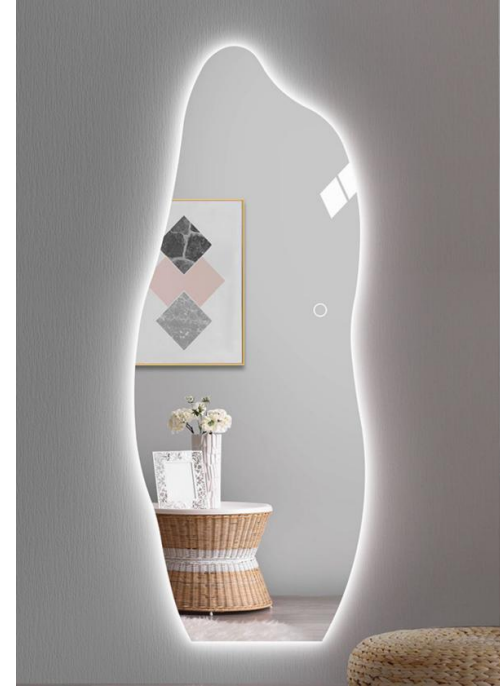

Backlit mirror

Specifications:

40*70cm
60*120cm
70*160cm

Backlit mirror

Specification:

50cm*120cm
60cm*135cm
70cm*160cm
80cm*180cm

Front light mirror

2cm frosted line

Specification:

40cm*90cm
60cm*130cm
70cm*150cm
75cm*165cm
80cm*180cm

Front light mirror

2cm frosted line

Specification:

40cm*90cm
60cm*130cm
70cm*150cm
75cm*165cm
80cm*180cm

Front light mirror

2cm frosted line

Specification:

60cm*100cm
50cm*120cm
60cm*120cm
60cm*150cm
60cm*165cm
70cm*180cm
80cm*180cm
100cm*200cm
Customization

Backlit mirror

Specifications:

500mm*1500mm
 600mm*1650mm
 650mm*1700mm
 800mm*1800mm
 800mm*2000mm
 Customization

Frame material:

Aluminum alloy
 Frame width: 0.85cm
 Frame depth: 2.6cm

Frame colour:

Black/Aluminum/Gold

Installation:

wall mounted/
 with bracket

Front light mirror

3cm frosted line