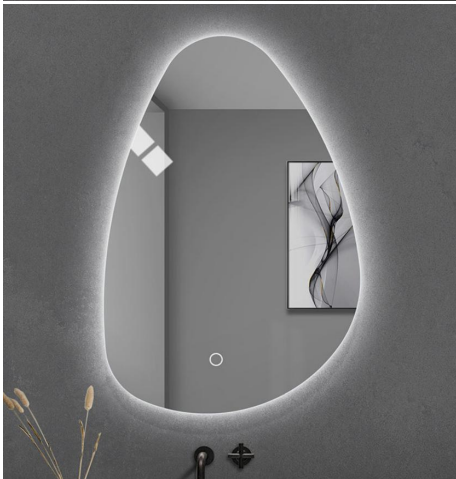

Mirror Material:
5MM silver mirror
copper free

Specifications:

- 50*70cm
- 60*80cm
- 70*90cm
- 80c*120cm

Mirror Material:
5MM silver mirror
copper free

Specification:
 50*80cm 50*100cm 60*120cm 90*160cm
Mirror Material:
 5MM silver mirror copper free
Backlit mirror

Specification:
 60*80cm 70*90cm 75*100cm 75*120cm
 80*130cm 90*150cm
Mirror Material:
 5MM silver mirror copper free

Specification:
 100cm(80+40) 110cm(90+45) 125cm (100+50)
Mirror Material:
 5MM silver mirror copper free

Specification:

50*80cm
60*90cm
60*100cm
60*120cm
70*120cm
80*150cm

Mirror Material:

5MM silver mirror
copper free

Backlit mirror

Specification :

50cm
60cm
70cm
80cm
90cm
100cm

Mirror Material:

5MM silver mirror
copper free

Backlit mirror

Specification:

50*75cm
60*90cm
70*105cm
80*120cm

Mirror Material:

5MM silver mirror
copper free

Backlit mirror

Specification: