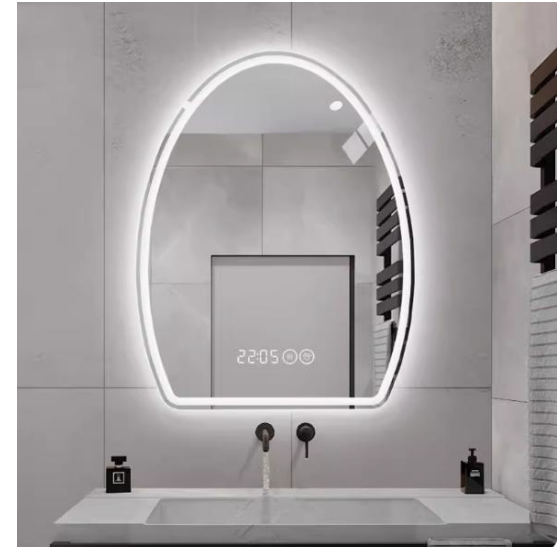

5MM silver mirror
copper free

Specifications:

50*70cm
60*80cm
70*90cm
75*100cm
75*120cm
80*130cm
90*150cm

Mirror Material:

5MM silver mirror
copper free

Specifications:

50*70cm
60*80cm
70*90cm
80*120cm

Mirror Material:

5MM silver mirror
copper free

Specification:

- 60*80cm
- 70*90cm
- 90*150cm
- 75*100cm
- 75*120cm
- 80*130cm

Mirror Material:
5MM silver mirror
copper free

Specification:

- 60*80cm
- 70*90cm
- 90*150cm
- 75*100cm
- 75*120cm
- 80*130cm