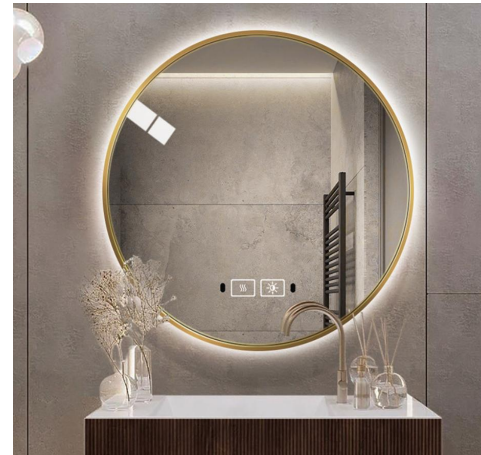

600mm*800mm
 700mm*900mm
 750mm*1000mm
 750mm*1200mm
 800mm*1300mm
 900mm*1500mm
 Customization

Aluminum alloy frame:

Frame thickness:3.0cm
 Frame Width:0.5cm

Frame colours:

Black/Aluminum/Gold

Installation Way:

Horizontal/Vertical

Front light mirror

2cm frosted line

Specifications:

- 50cm
- 60cm
- 70cm
- 80cm
- 80cm
- 90cm

Stainless steel frame:

Frame colours:

Black/Gold