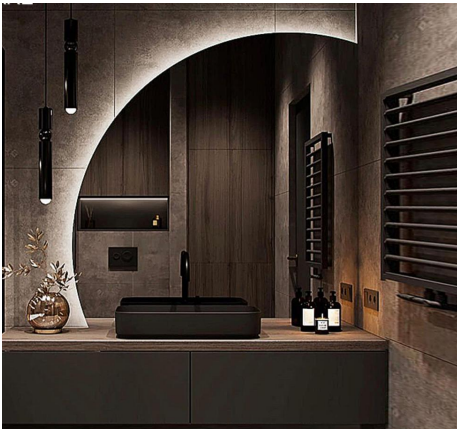

Mirror Material:

5MM silver mirror
copper free
Backlit mirror

Specification:

50*75cm
60*90cm
70*105cm
80*120cm

Mirror Material:

5MM silver mirror
copper free
Backlit mirror

Specification:

80*80cm
90*90cm
100*100cm
110*110cm
120*120cm