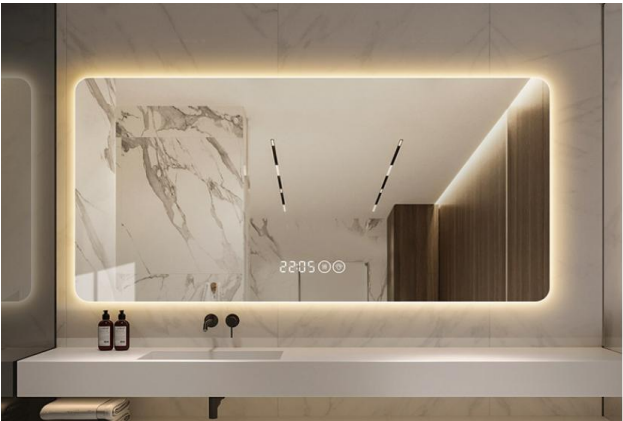

Bathroom Mirrors Catalog

Specifications:
 600mm*800mm
 700mm*900mm
 750mm*1000mm
 750mm*1200mm
 800mm*1300mm
 900mm*1500mm
 Customization
Mirror Material:
 5MM silver mirror
 copper free
Front lighth mirror

Specifications:
 600mm*800mm
 700mm*900mm
 750mm*1000mm
 750mm*1200mm
 800mm*1300mm
 900mm*1500mm
 Customization
Mirror Material:
 5MM silver mirror
 copper free
Front lighth mirror

Specifications:
 600mm*800mm
 700mm*900mm
 750mm*1000mm
 750mm*1200mm
 800mm*1300mm
 900mm*1500mm
 Customization
Mirror Material:
 5MM silver mirror
 copper free
backlit mirror