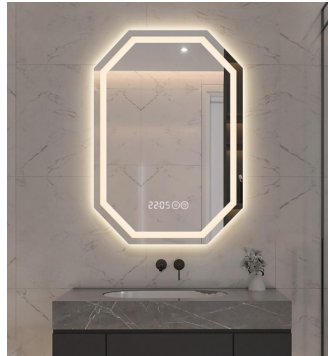

5MM silver mirror
copper free

Specification:

50*80cm
60*90cm
60*120cm
70*120cm
80*150cm

Mirror Material:

5MM silver mirror
copper free

Specifications:

50*80cm
60*90cm
60*120cm
70*120cm
80*150cm

Mirror Material:

5MM silver mirror
copper free

Specifications:

50*70cm
60*80cm
70*90cm
75*100cm
75*120cm
80*130cm
90*150cm

Mirror Material:

5MM silver mirror
copper free

Specifications:

50*70cm
60*80cm
70*90cm
80*120cm

Mirror Material:

5MM silver mirror
copper free

Specification:

- 60*80cm
- 70*90cm
- 90*150cm
- 75*100cm
- 75*120cm
- 80*130cm

Mirror Material:
5MM silver mirror
copper free

Specification:

- 60*80cm
- 70*90cm
- 90*150cm
- 75*100cm
- 75*120cm
- 80*130cm