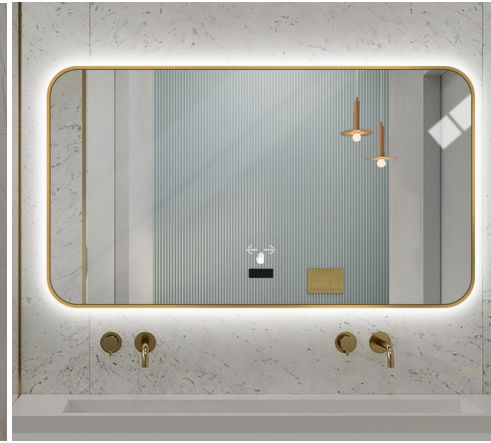

Backlit mirror

Specifications:

- 60cm
- 70cm
- 80cm
- 80cm
- 90cm
- 100cm

Aluminum alloy frame:

Frame thickness:2.0cm
Frame Width:0.9cm

Frame colours:

Black/Aluminum/Gold

Front light mirror