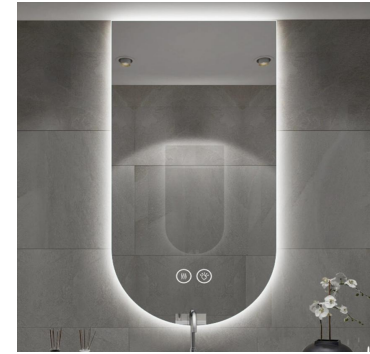

5MM silver mirror
copper free

Specifications:

50*70cm
60*80cm
70*90cm
75*100cm
75*120cm
80*130cm
90*150cm

Mirror Material:

5MM silver mirror
copper free

Specifications:

50*70cm
60*80cm
70*90cm
80*120cm

Mirror Material:

5MM silver mirror
copper free

Specification:

- 60*80cm
- 70*90cm
- 90*150cm
- 75*100cm
- 75*120cm
- 80*130cm

Mirror Material:
5MM silver mirror
copper free

Specification:

- 60*80cm
- 70*90cm
- 90*150cm
- 75*100cm
- 75*120cm
- 80*130cm

Mirror Material:
5MM silver mirror
copper free

Specification:

- 50*80cm
- 60*90cm
- 60*100cm
- 60*120cm

Mirror Material:
5MM silver mirror
copper free

Specification:

- 60*80cm
- 70*90cm
- 90*150cm
- 75*100cm
- 75*120cm
- 80*130cm