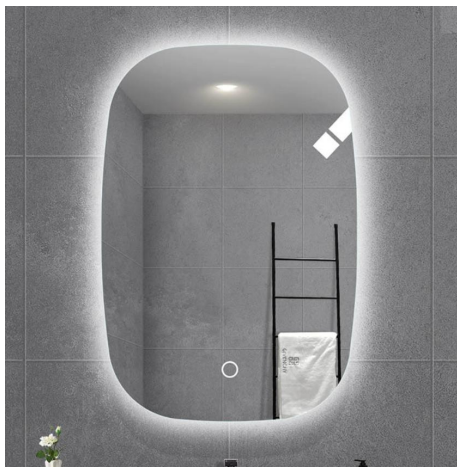

5MM silver mirror
copper free

Backlit mirror

Specification:

50*75cm
60*90cm
70*105cm
80*120cm

Mirror Material:

5MM silver mirror
copper free

Backlit mirror

Specification:

50*70cm
60*80cm
70*90cm
75*100cm

Mirror Material:

5MM silver mirror
copper free

Backlit mirror

Specification:

50cm
60cm
70cm
80cm
90cm
100cm

Mirror Material:

5MM silver mirror
copper free

Backlit mirror

Specification:

50*70cm
60*80cm
70*90cm
80*100cm

Mirror Material:

5MM silver mirror
copper free

Backlit mirror

Specification:

45*66cm
55*80cm
60*88cm
70*103cm

Mirror Material:

5MM silver mirror
copper free
Backlit mirror

Specification:

50*75cm
60*90cm
70*105cm
80*120cm

Mirror Material:

5MM silver mirror
copper free
Backlit mirror

Specification:

80*80cm
90*90cm
100*100cm
110*110cm
120*120cm