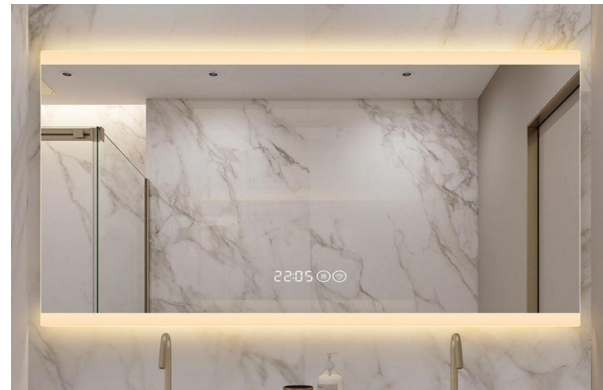

- 600mm*800mm
- 700mm*900mm
- 750mm*1000mm
- 750mm*1200mm
- 800mm*1300mm
- 900mm*1500mm
- Customization

Mirror Material:

- 5MM silver mirror
- copper free
- Backlit mirror(up and down)

Specifications:

- 600mm*800mm
- 700mm*900mm
- 750mm*1000mm
- 750mm*1200mm
- 800mm*1300mm
- 900mm*1500mm
- Customization

Mirror Material:

- 5MM silver mirror
- copper free
- Front lighth mirror

Specifications:

- 600mm*800mm
- 700mm*900mm
- 750mm*1000mm
- 750mm*1200mm
- 800mm*1300mm
- 900mm*1500mm
- Customization

Mirror Material:

5MM silver mirror
copper free

Front light mirror(up
and down)

Specifications:

- 600mm*800mm
- 700mm*900mm
- 750mm*1000mm
- 750mm*1200mm
- 800mm*1300mm
- 900mm*1500mm
- Customization

Mirror Material:

5MM silver mirror
copper free