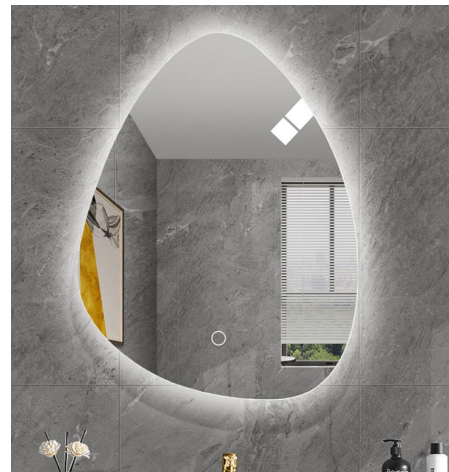

5MM silver mirror
copper free

Backlit mirror

Specification:

50*75cm
60*90cm
70*105cm
80*120cm

Mirror Material:

5MM silver mirror
copper free

Backlit mirror

Specification:

50*70cm
60*80cm
70*90cm
75*100cm

Mirror Material:

5MM silver mirror
copper free

Backlit mirror

Specification:

50cm
60cm
70cm
80cm
90cm
100cm

Mirror Material:

5MM silver mirror
copper free

Backlit mirror

Specification:

50*70cm
60*80cm
70*90cm
80*100cm

Mirror Material:

5MM silver mirror
copper free

Backlit mirror

Specification:

45*66cm
55*80cm
60*88cm
70*103cm

Mirror Material:

5MM silver mirror
copper free
Backlit mirror

Specification:

50*75cm
60*90cm
70*105cm
80*120cm

Mirror Material:

5MM silver mirror
copper free
Backlit mirror

Specification:

80*80cm
90*90cm
100*100cm
110*110cm
120*120cm