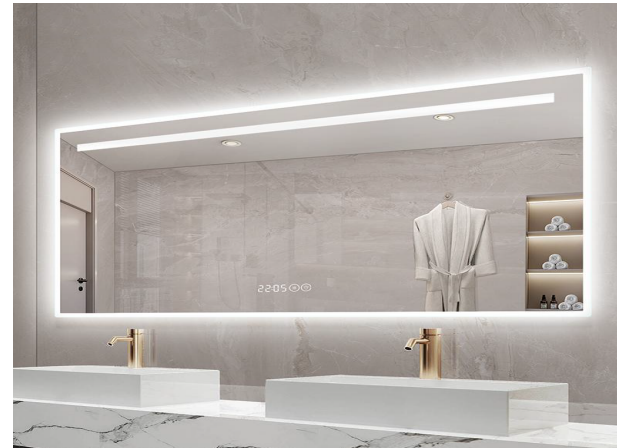

Specifications:

- 600mm*800mm
- 700mm*900mm
- 750mm*1000mm
- 750mm*1200mm
- 800mm*1300mm
- 900mm*1500mm
- Customization

Mirror Material:

- 5MM silver mirror
- copper free
- Front lighth mirror