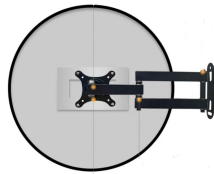

Rotating mirror

Front light mirror

3.0cm frosted line

Specifications:

500mm*800mm
600mm*900mm
600mm*1200mm
700mm*1200mm
800mm*1500mm
900mm*1500mm

Aluminum alloy frame:

Frame thickness:2.0cm
Frame Width:0.9cm

Frame colours:

Black/Gold

Front light mirror

2cm frosted line