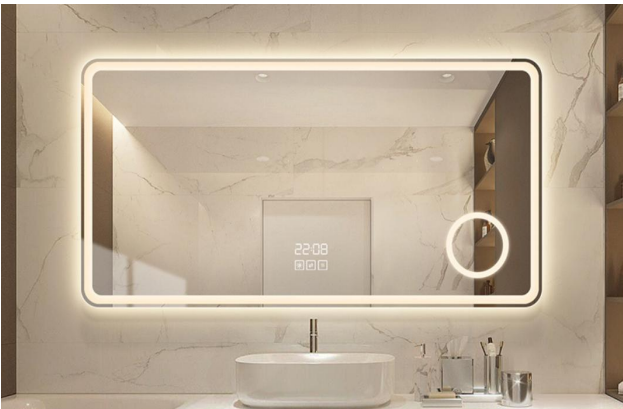

Specifications:
600mm*800mm
700mm*900mm
750mm*1000mm
750mm*1200mm
800mm*1300mm
900mm*1500mm
Customization
Mirror Material:
5MM silver mirror
copper free
Front lighth mirror