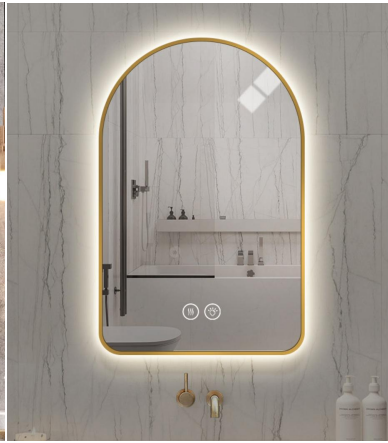

Backlit mirror

Specifications:

- 60cm
- 70cm
- 80cm
- 80cm
- 90cm
- 100cm

Aluminum alloy frame:

Frame thickness:2.0cm
Frame Width:0.9cm

Frame colours:

Black/Aluminum/Gold

Front light mirror