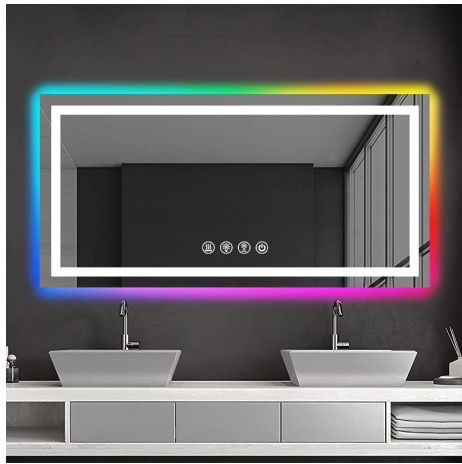

RGB Multicolor Backlit

Colorful Cold light White light Warm light

Purple Red Green Blue

Dimmable Front-Lights

Cold light White light Warm light
6000K 4000K 3000K

**ELEGANT
MULTIPLE COLOR
SELECTION**

Clever design, good at quality

180° ROTATING
HORIZONTAL
LAMP

Specifications:

- 60*80cm 70*90cm
- 75*100cm 75*120cm
- 80*130cm 90*150cm
- Customization

Front light mirror

2.5cm/4.2cm frosted line