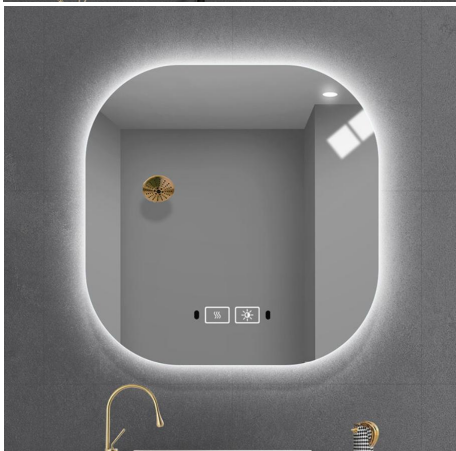

Bathroom Mirrors Catalog

Specifications:
 600mm*800mm
 700mm*900mm
 750mm*1000mm
 750mm*1200mm
 800mm*1300mm
 900mm*1500mm
 Customization
Mirror Material:
 5MM silver mirror
 copper free
Front lighth mirror

Specification:

50*80cm
60*90cm
60*100cm
60*120cm
70*120cm
80*150cm

Mirror Material:

5MM silver mirror
copper free

Backlit mirror

Specification :

50cm
60cm
70cm
80cm
90cm
100cm

Mirror Material:

5MM silver mirror
copper free

Backlit mirror

Specification:

50*75cm
60*90cm
70*105cm
80*120cm

Mirror Material:

5MM silver mirror
copper free

Backlit mirror

Specification:

50*70cm
60*80cm
70*90cm
75*100cm

Mirror Material:

5MM silver mirror
copper free

Backlit mirror

Specification:

50cm
60cm
70cm
80cm
90cm
100cm

Mirror Material:

5MM silver mirror
copper free