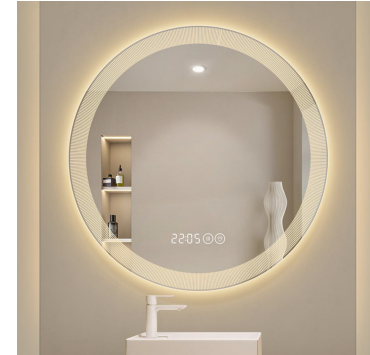

5MM silver mirror
copper free

Specification:

- 60*80cm
- 70*90cm
- 90*150cm
- 75*100cm
- 75*120cm
- 80*130cm

Mirror Material:
5MM silver mirror
copper free

Specification:

- 60*80cm
- 70*90cm
- 90*150cm
- 75*100cm
- 75*120cm
- 80*130cm

Mirror Material:
5MM silver mirror
copper free

Specification:

- 50*80cm
- 60*90cm
- 60*100cm
- 60*120cm

Mirror Material:
5MM silver mirror
copper free

Specification:

- 60*80cm
- 70*90cm
- 90*150cm
- 75*100cm
- 75*120cm
- 80*130cm

Mirror Material:
5MM silver mirror
copper free

Specification:

- 500mm*800mm
- 500mm*1000mm
- 600mm*1200mm
- 900mmX1600mm

Mirror Material:
5MM silver mirror
copper free

Specifications:

- 60cm
- 70cm
- 80cm
- 80cm
- 90cm
- 100cm