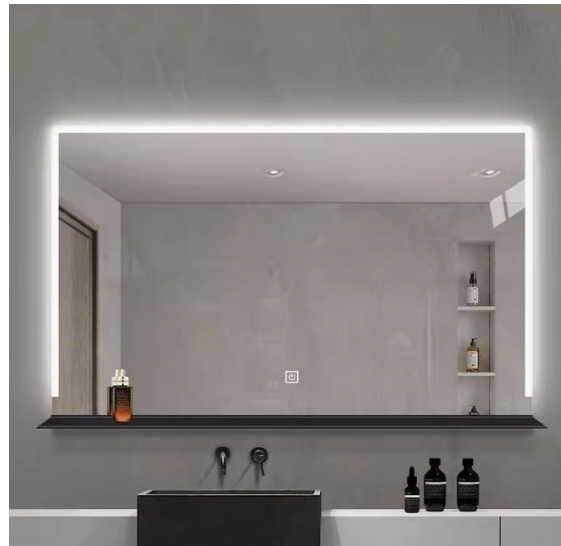

Specifications:

450mm*600mm
500mm*700mm
600mm*800mm
700mm*900mm
750mm*1000mm
750mm*1200mm
800mm*1300mm
900mm*1500mm

Front light mirror

2.0cm frosted line

Mirror with storage rack