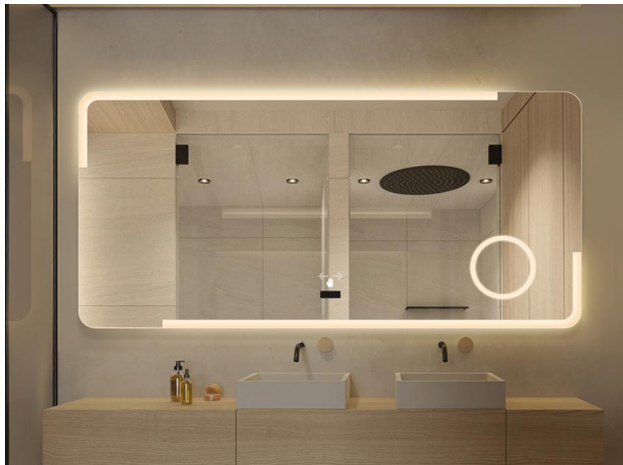

Bathroom Mirrors Catalog

Specifications:
 600mm*800mm
 700mm*900mm
 750mm*1000mm
 750mm*1200mm
 800mm*1300mm
 900mm*1500mm
 Customization
Mirror Material:
 5MM silver mirror
 copper free
Front lighth mirror