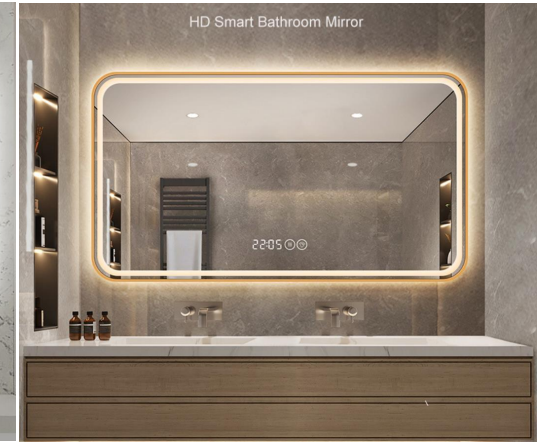

Specifications:

50*80cm 60*90cm
60*100cm 60*120cm
70*120cm 80*150cm

Aluminum alloy frame:

Frame width:0.9cm
Frame depth:2.0cm

Frame colours:

Black/Gold/Aluminum

Backlit mirror

Specifications: