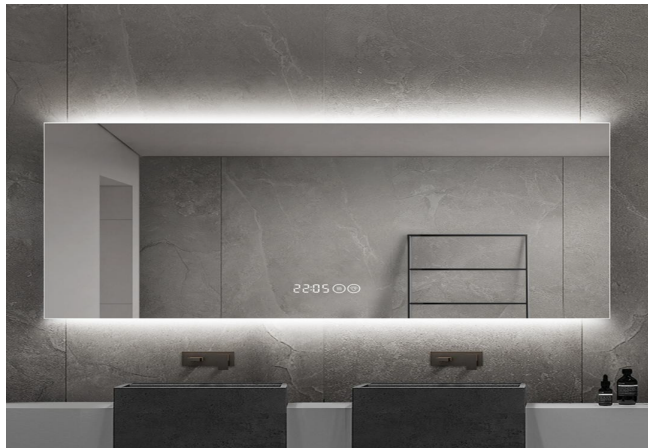

Specifications:

- 600mm*800mm
- 700mm*900mm
- 750mm*1000mm
- 750mm*1200mm
- 800mm*1300mm
- 900mm*1500mm
- Customization

Mirror Material:

- 5MM silver mirror
- copper free
- Backlit mirror(up and down)