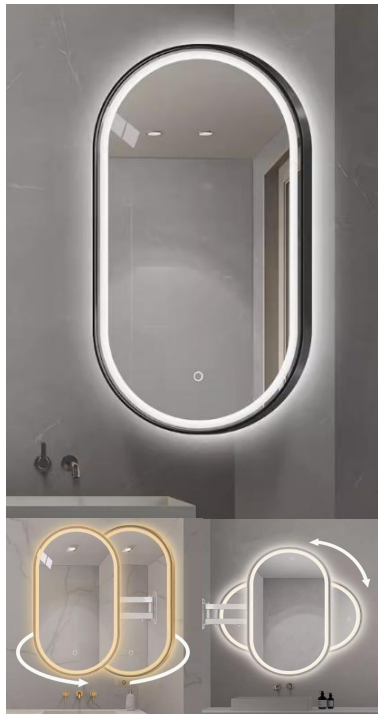

Specifications:

- 60cm
- 70cm
- 80cm
- 80cm
- 80cm
- 90cm
- 100cm

Front light mirror

Specifications:

- 70cm
- 80cm
- 80cm
- 90cm
- 100cm

Acylic frame:

Frame with: 8.5cm
Frame depth:1.0cm

Frame colours:

Rainbow color

Backlit mirror

Specifications:

- 70cm
- 80cm
- 80cm
- 80cm
- 90cm
- 100cm

Acylic frame:

Frame with: 8.5cm
Frame depth:1.0cm

Frame colours:

Gradient Orange

Backlit mirror

Specifications:

- 70cm
- 80cm
- 80cm
- 90cm
- 100cm

Acylic frame:

Frame with: 5.0cm
Frame depth:1.2cm

Frame colours:

Gradient Orange

Backlit mirror