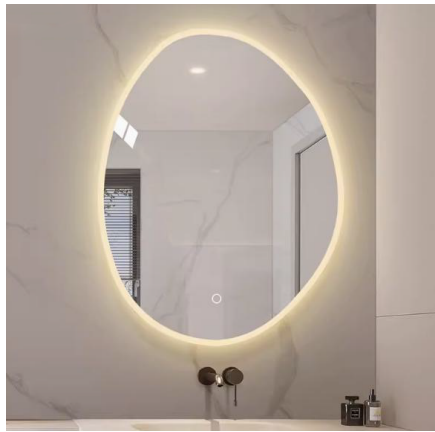

Mirror Material:

5MM silver mirror
copper free

Front light mirror:

Specification:

60cm
70cm
80cm
90cm

Mirror Material:

5MM silver mirror
copper free

Front light mirror:

5.5cm frosted line

Specification:

50cm
60cm
70cm
80cm
90cm
100cm
120cm

Mirror Material:

5MM silver mirror
copper free

Backlit mirror:

Specification:

80cm
90cm
100cm
110cm
120cm

Mirror Material:

5MM silver mirror
copper free

Front light mirror:

Specifications:

500mm*700mm
600mm*800mm
700mm*900mm
800mm*1000mm

Front light mirror

2cm frosted ine

Specifications: