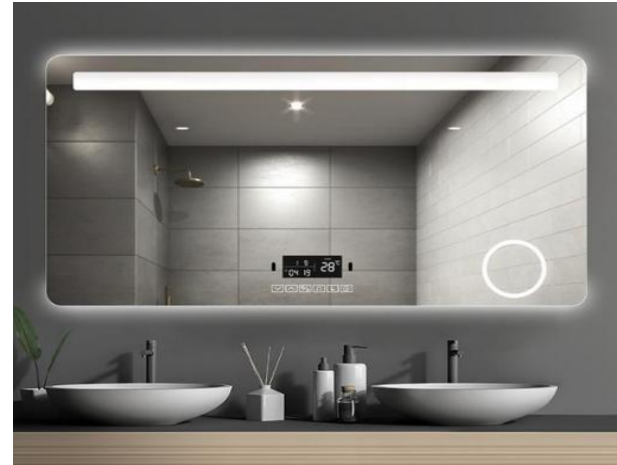

- 5MM silver mirror
- copper free
- Front lighth mirror

Specifications:

- 600mm*800mm
- 700mm*900mm
- 750mm*1000mm
- 750mm*1200mm
- 800mm*1300mm
- 900mm*1500mm
- Customization

Mirror Material:

- 5MM silver mirror
- copper free
- Front lighth mirror