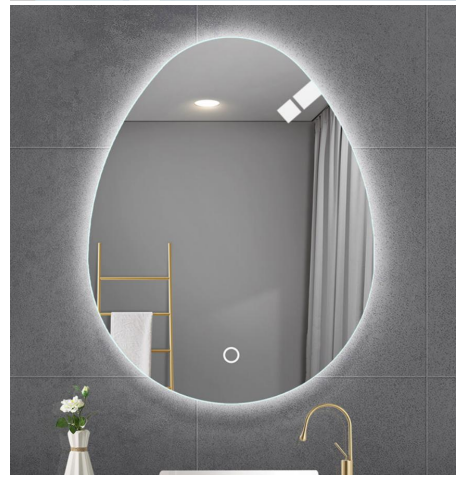

Specification:

50*80cm
60*90cm
60*100cm
60*120cm
70*120cm
80*150cm

Mirror Material:

5MM silver mirror
copper free

Backlit mirror

Specification :

50cm
60cm
70cm
80cm
90cm
100cm

Mirror Material:

5MM silver mirror
copper free

Backlit mirror

Specification:

50*75cm
60*90cm
70*105cm
80*120cm

Mirror Material:

5MM silver mirror
copper free

Backlit mirror

Specification:

50*70cm
60*80cm
70*90cm
75*100cm

Mirror Material:

5MM silver mirror
copper free

Backlit mirror

Specification:

50cm
60cm
70cm
80cm
90cm
100cm

Mirror Material:

5MM silver mirror
copper free

Backlit mirror

Specification:

50*70cm
60*80cm
70*90cm
80*100cm

Mirror Material:

5MM silver mirror
copper free

Backlit mirror

Specification:

45*66cm
55*80cm
60*88cm
70*103cm