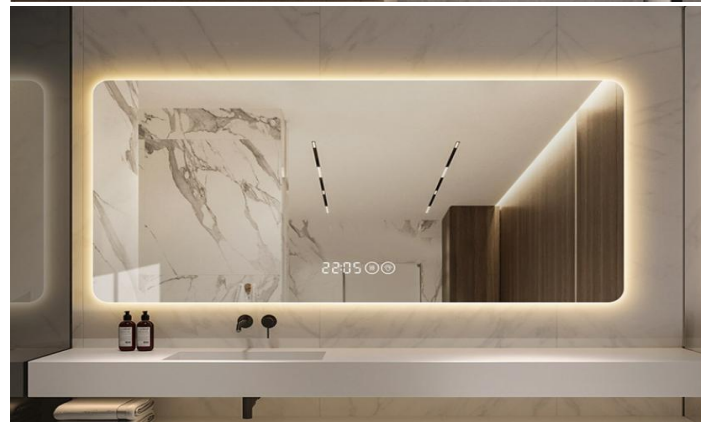

Specifications:
600mm*800mm
700mm*900mm
750mm*1000mm
750mm*1200mm
800mm*1300mm
900mm*1500mm
Customization
Mirror Material:
5MM silver mirror
copper free
backlit mirror