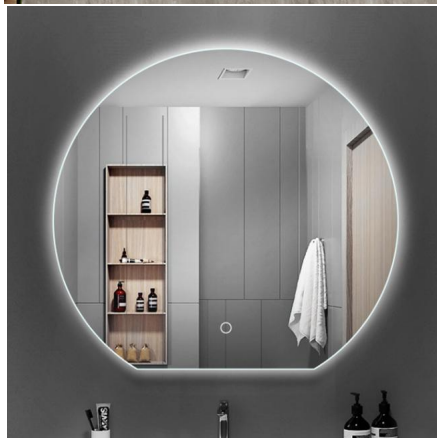

Specification:

50cm
60cm
70cm
80cm
90cm
100cm
120cm

Mirror Material:

5MM silver mirror
copper free

Backlit mirror: