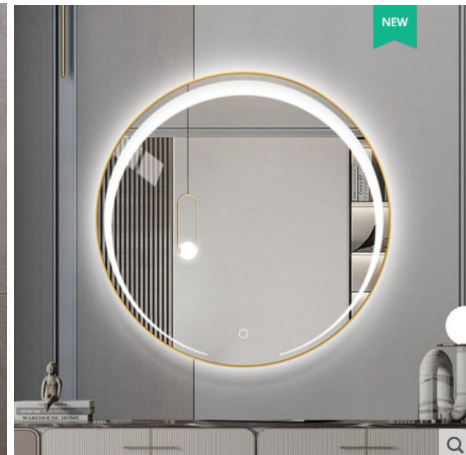

Frame material:

Aluminum alloy frame:
 Frame depth: 3.0cm
 Frame width : 0.5cm

Frame colours:

Black/Aluminum/Gold

Installation Way:

Horizontal/Vertical

Backlit mirror

Specifications:

600mm*800mm
 700mm*900mm
 750mm*1000mm
 750mm*1200mm
 800mm*1300mm
 900mm*1500mm
 Customization

Aluminum alloy frame:

Frame thickness:3.0cm
 Frame Width:0.5cm

Frame colours:

Black/Aluminum/Gold

Installation Way:

Horizontal/Vertical

Front light mirror

2cm frosted line

Specifications:

- 50cm
- 60cm
- 70cm
- 80cm
- 80cm
- 90cm

Stainless steel frame:

Frame colours:

Black/Gold