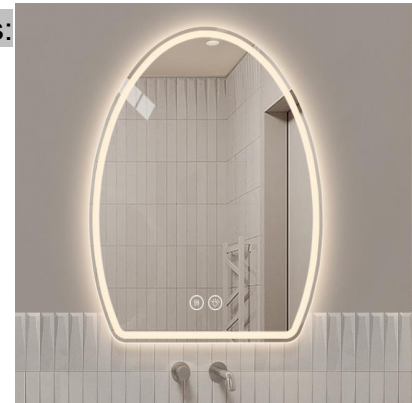

Mirror Material:
5MM silver mirror
copper free

Specification:

- 50*80cm
- 60*90cm
- 60*100cm
- 60*120cm

Mirror Material:
5MM silver mirror
copper free

Specification:

- 60*80cm
- 70*90cm
- 90*150cm
- 75*100cm
- 75*120cm
- 80*130cm

Mirror Material:
5MM silver mirror
copper free

Specification:

- 500mm*800mm
- 500mm*1000mm
- 600mm*1200mm
- 900mmX1600mm

Mirror Material:
5MM silver mirror
copper free

Specifications:

- 60cm
- 70cm
- 80cm
- 80cm
- 90cm
- 100cm

Mirror Material:
5MM silver mirror
copper free

Specifications:

- 60cm
- 70cm
- 80cm
- 80cm
- 90cm
- 100cm

Mirror Material:
5MM silver mirror
copper free

Specifications:

- 60cm
- 70cm
- 80cm
- 80cm
- 90cm
- 100cm

Mirror Material:
5MM silver mirror
copper free

Specifications:

- 50*70cm
- 60*80cm
- 70*90cm
- 80c*120cm

Mirror Material:
5MM silver mirror
copper free

Specification:
 50*80cm 50*100cm 60*120cm 90*160cm
Mirror Material:
 5MM silver mirror copper free
Backlit mirror