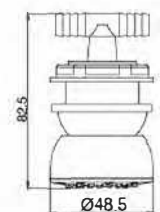

Available colour Chrome