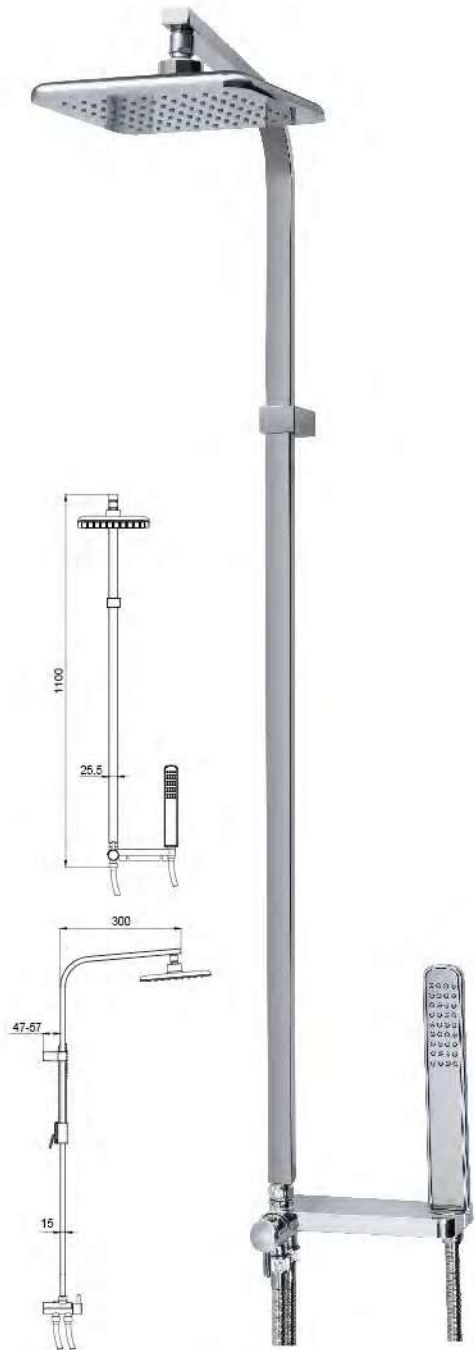

Material: Aluminium
Color: Chrome