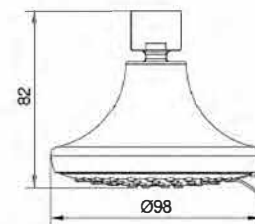

Available colour Chrome

ACS WM

Available colour Chrome