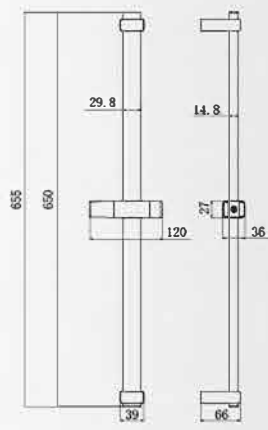

- Material: Stainless Steel
- Flex double locked
- Length: 2.0-2.7m

- Material: PVC & Chrome
- Length: 1.5m

- Material: PVC & Silver
- Length: 1.5m

- Material: PVC & Silver
- Length: 2.0m

**Magnet shower set, no need screws**

Material: Aluminium  
Color: Chrome

$\varnothing 19\text{mm}$

$\varnothing 25\text{mm}$

$\varnothing 25\text{mm}$

$\varnothing 25\text{mm}$

Ø25mm

Ø25mm

Ø19mm

Ø19mm

Ø18mm

Ø25mm

Ø18mm

Ø19mm  
Ø22mm

22×22mm

Ø25mm

Ø22mm

### 3-way 2 in 1 Divertor

ø100X238mm  
ø100X77 mm

Available colour  
Chrome

ø110×249mm  
ø110 mm

Available colour  
Chrome

Available colour  
Chrome

Available colour  
Chrome

ø100X240mm  
ø100mm