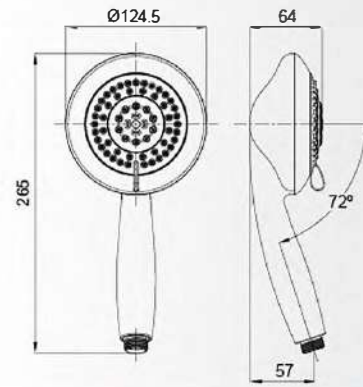

Color: Chrome
LED Light