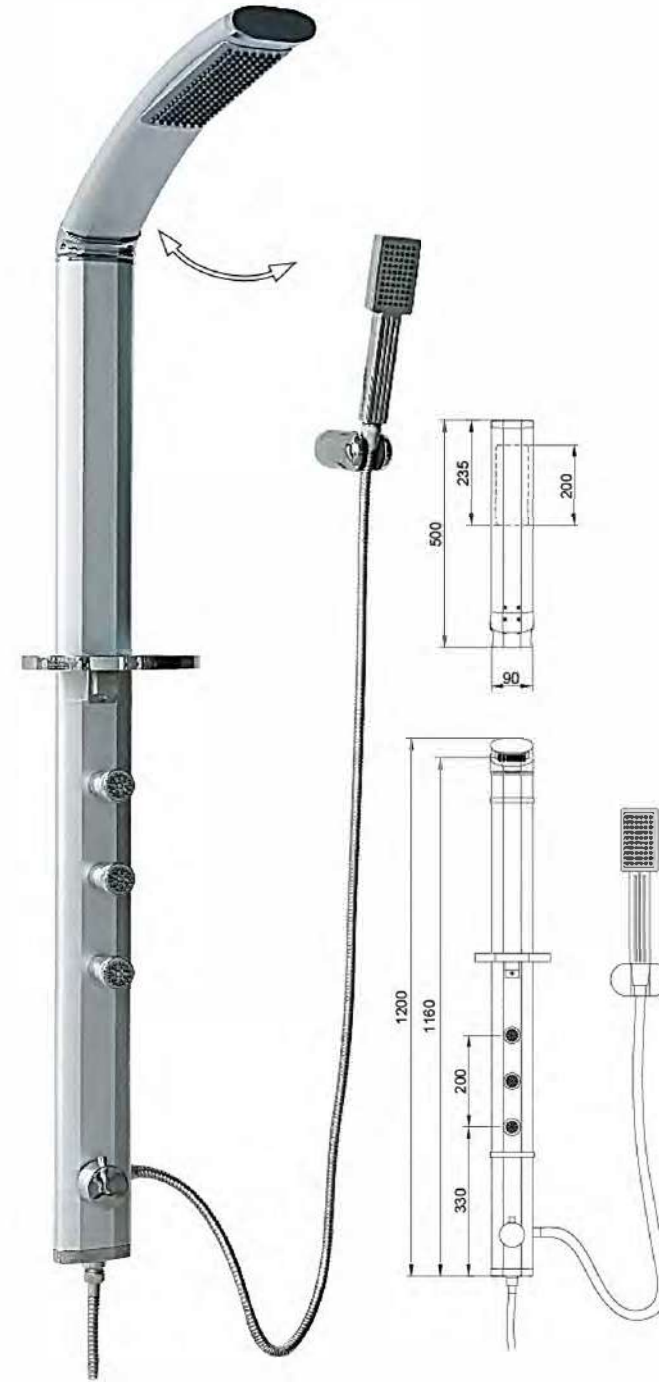

Material: Aluminium
Color: Chrome