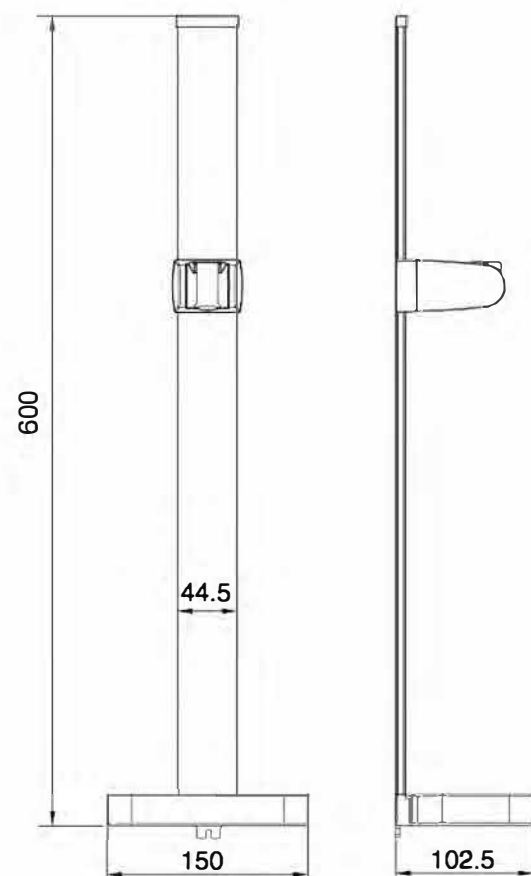

Technical drawing showing dimensions: Ø104, 253, 33, 48, 31, G1/2.

Available colour: Chrome

Model: KTW W270

Technical drawing showing dimensions: Ø95, 241, 37, 18°, 54, G1/2.

Available colour: Chrome

Model: KTW W270

Technical drawing showing dimensions: Ø111, 247, 29, 18°, 50, G1/2.

Available colour: Chrome

Model: KTW W270

Technical drawing showing dimensions: 112.5, 248, 29, 18°, 49.5, G1/2.

Available colour: Chrome

Available colour Chrome

Popular Hose Nut Type

- Material: PVC & White
- Length: 1.5m

- Material: Stainless Steel
- Flex double locked
- Length: 1.5m

- Material: Stainless Steel
- Flex double locked
- Length: 1.5-2.0m

- Material: Stainless Steel
- Flex double locked
- Length: 2.0-2.7m

- Material: PVC & Chrome
- Length: 1.5m

- Material: PVC & Silver
- Length: 1.5m

- Material: PVC & Silver
- Length: 2.0m

**Magnet shower set, no need screws**