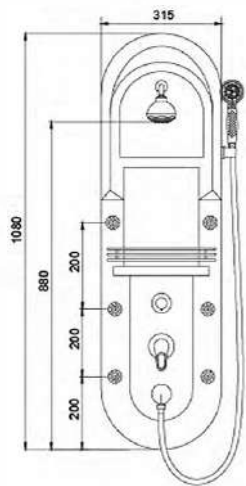

Material: ABS
Color: White