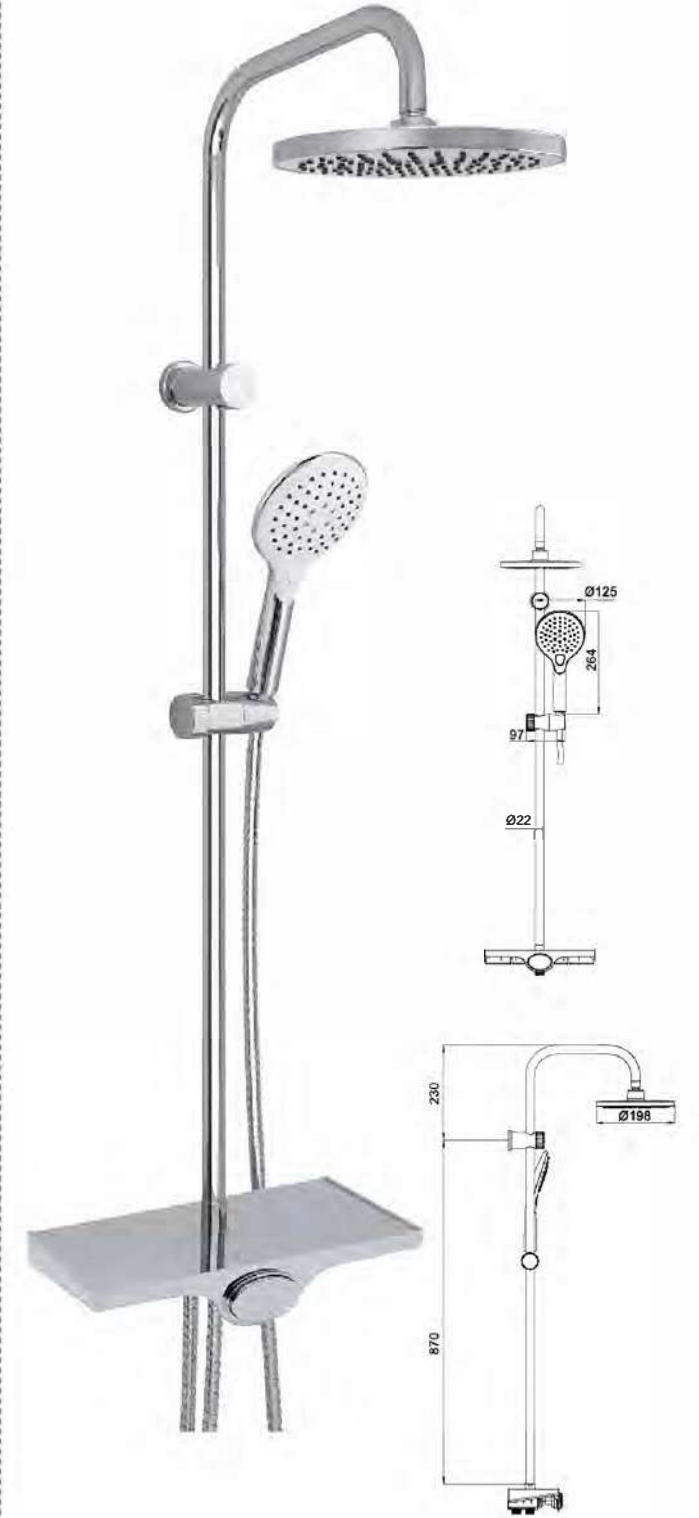

Aluminium Alloy