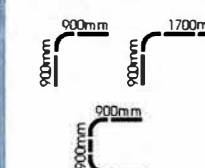

750-1250mm

Diameter: Ø22-19mm  
Material: Aluminium  
Color: chrome

750-1250mm

Diameter: Ø22-19mm  
Material: Aluminium  
Color: white

750-2200mm

Diameter: Ø22-19mm  
Material: Aluminium  
Color: Silver

750-2200mm

Diameter: Ø22mm  
Material: Aluminium  
Color: chrome

Diameter: Ø28mm  
Material: Aluminium  
Color: white

Diameter: Ø28mm  
Material: Aluminium  
Color: chrome

Diameter: Ø22-19mm  
Material: Aluminium  
Color: chrome