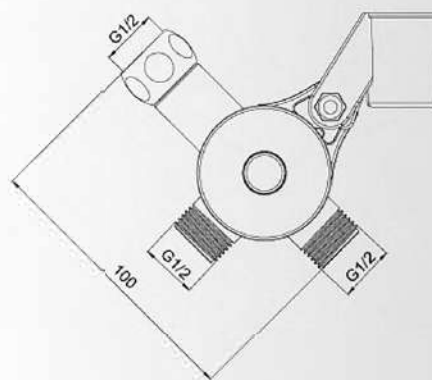

Available colour
Chrome