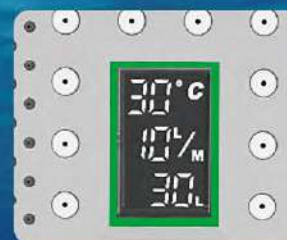

# LED

Color: Chrome  
LED Light

Color: Chrome  
LED Light  
Flow rate and temperature display

Total time or flow display

Temperature colour change

<30°C Blue

30°C-39°C Green

>39°C Red