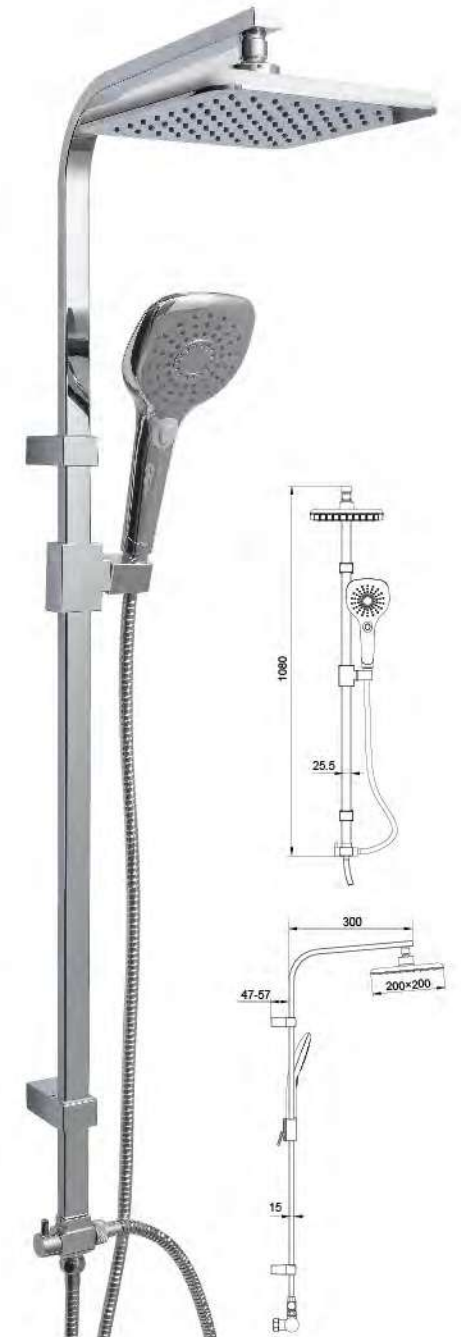

Material: Aluminium
Color: Chrome