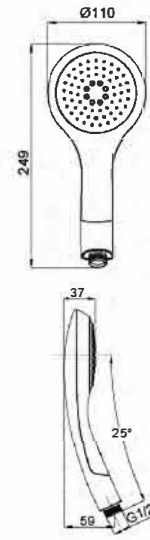

Available colour
Chrome

KTW W270