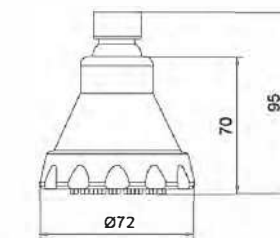

Available colour Chrome

ACS