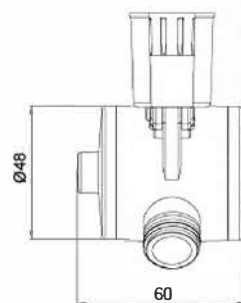

Available colour
Chrome