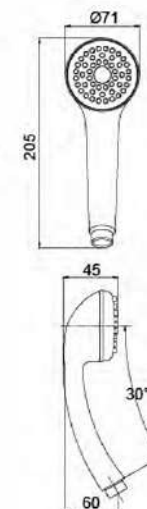

Available colour

Chrome Stainless steel faceplate

ACS

Available colour

Chrome

ACS