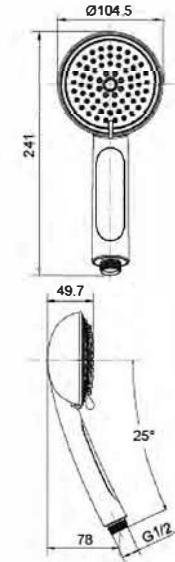

Available colour
Chrome