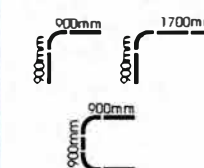

Diameter: Ø28mm
Material: Aluminium
Color: white