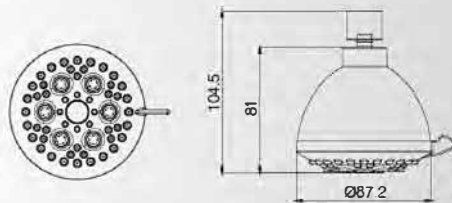

Available colour Chrome