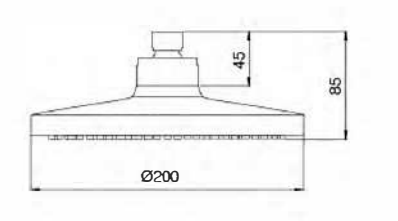

Available colour Chrome