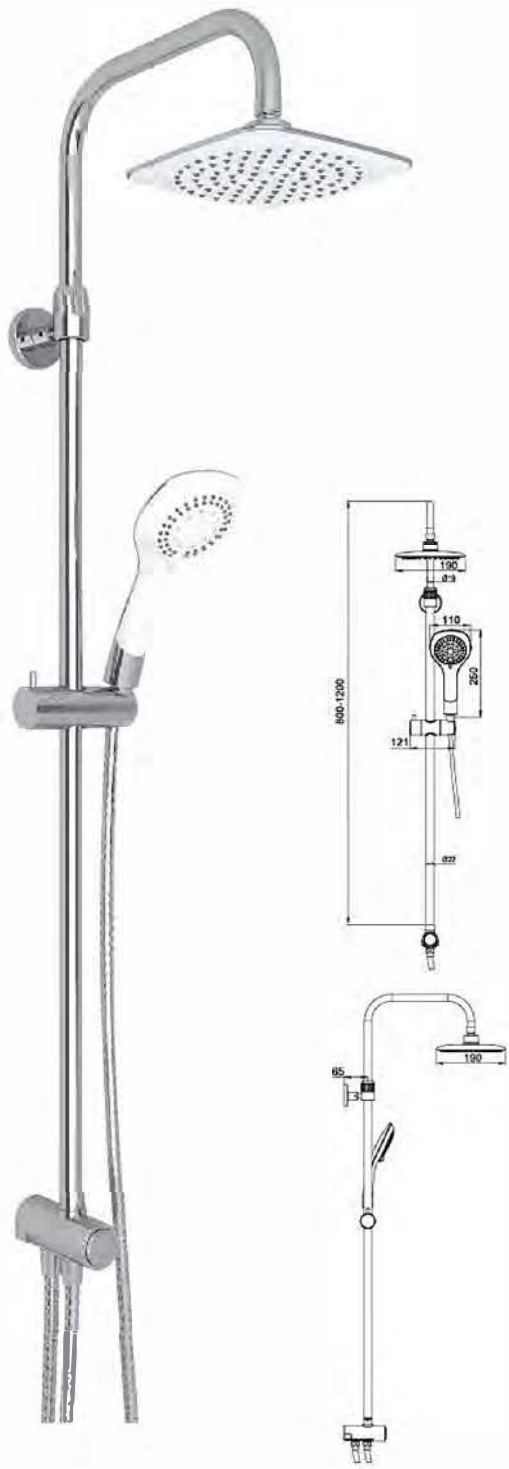

Material: Aluminium
Color: Silver