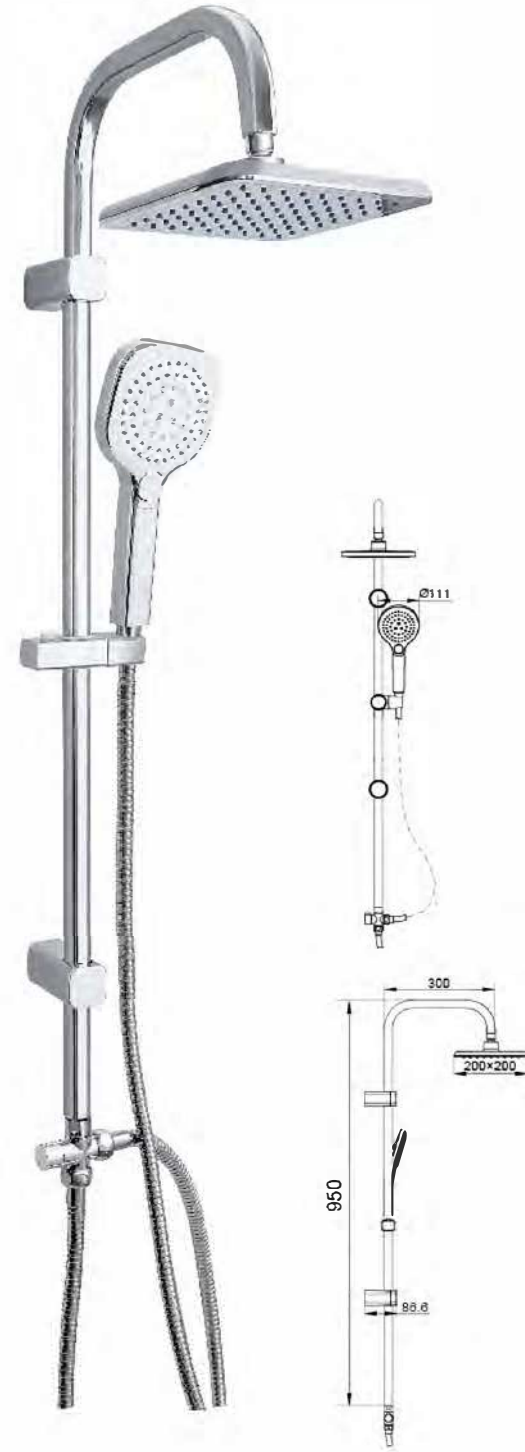

Material: Aluminium
Color: Silver