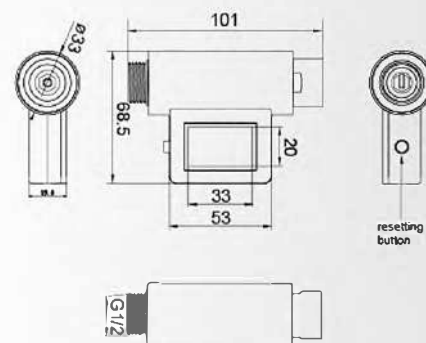

Digital water meter with temperature display