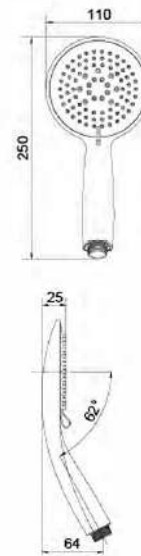

Available colour

Chrome

ACS