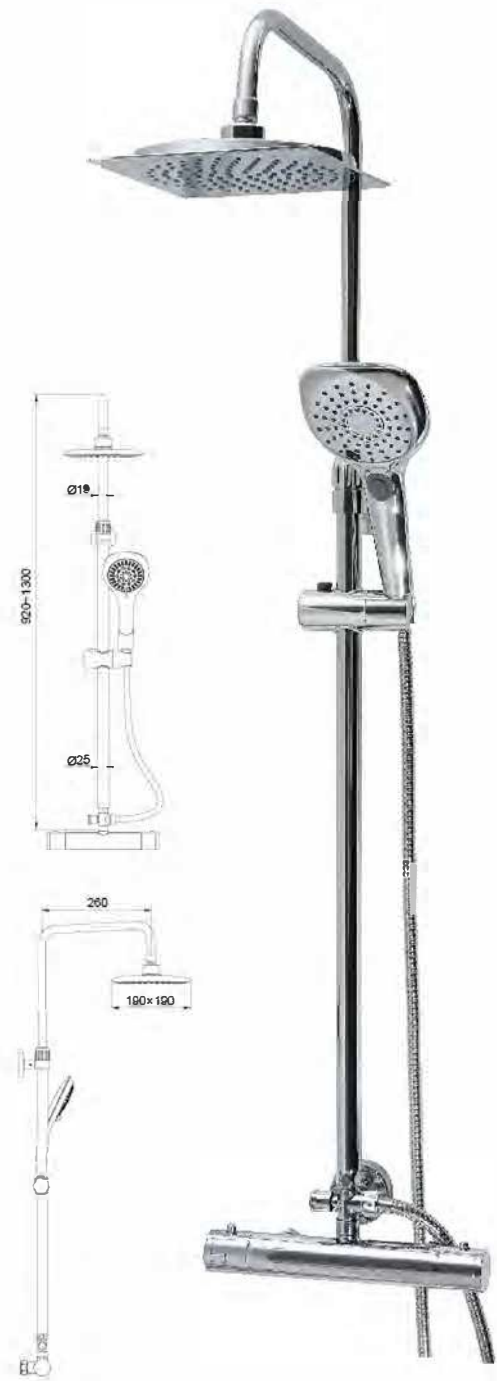

Aluminium Alloy