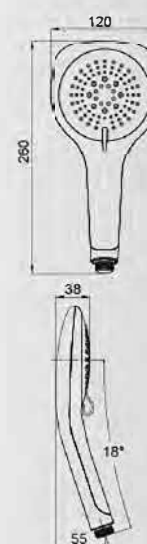

KTW W270

Available colour  
Chrome

Switch Button

Available colour  
Chrome

KTW W270

Available colour  
Chrome White

KTW W270

Available colour  
Chrome