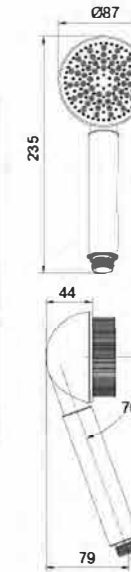

Available colour

Chrome

ACS