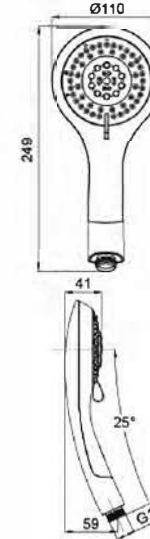

Available colour
Chrome

KTW W270