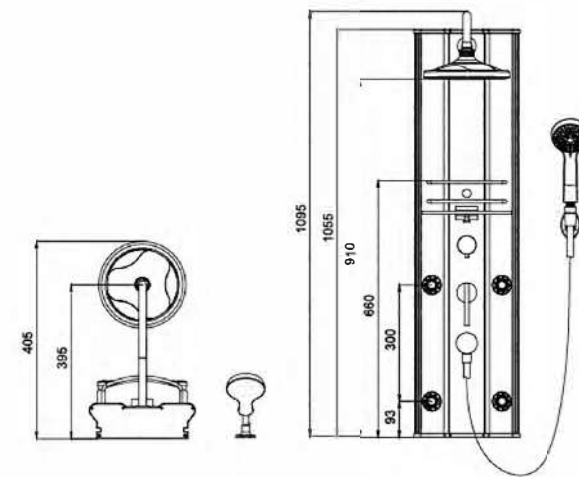

Material: Aluminium
Color: Silver