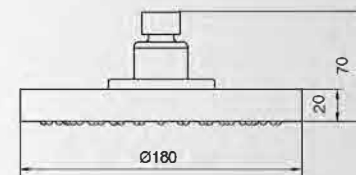

Available colour Chrome