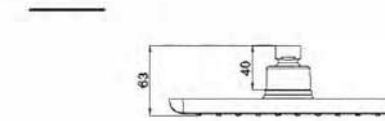

Available colour Chrome Black Gray

ACS WM