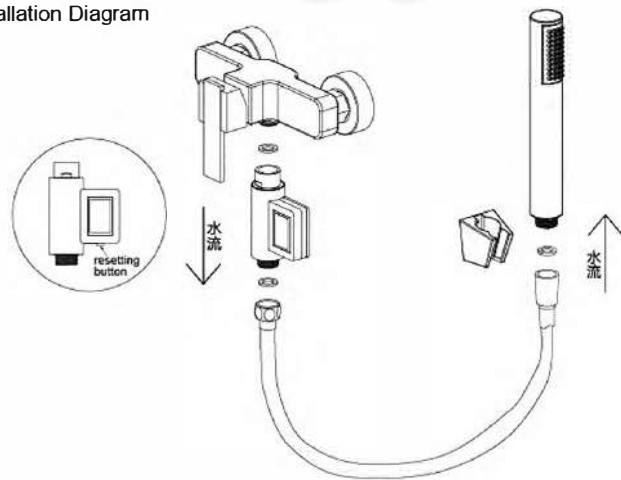

安装图

Installation Diagram

W270 KTW