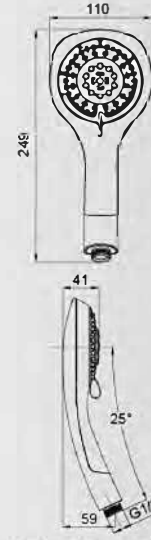

Available colour
Chrome

KTW W270

Available colour
Chrome