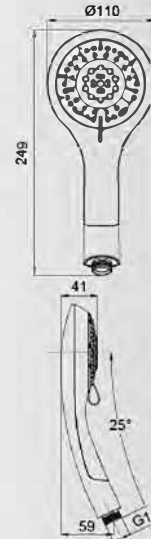

Available colour
Chrome

KTW W270