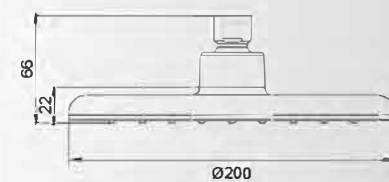

Available colour Chrome Black Gray

ACS WM