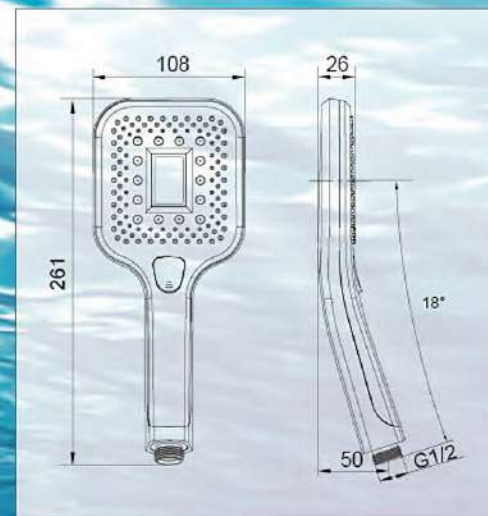

LED Temperature Display

Fit for M22 Male&M24  
Female connector faucet

# LED

Color: Chrome  
LED Light

Color: Chrome  
LED Light  
Flow rate and temperature display

Total time or flow display

Temperature colour change

<30°C Blue

30°C-39°C Green

>39°C Red