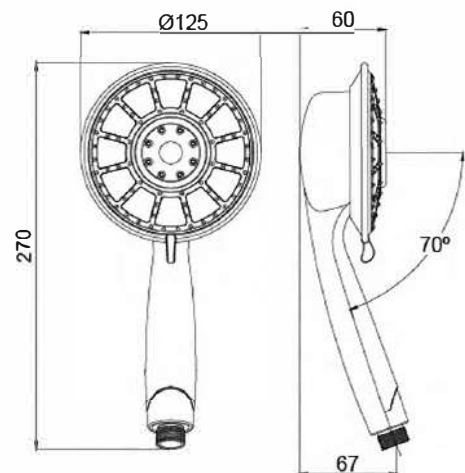

ACS KTW W270