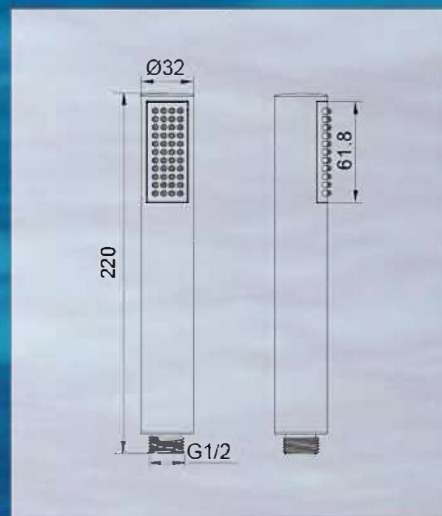

LED

Color: Chrome
LED Light

Color: Chrome
LED Light
Flow rate and temperature display

Total time or flow display

Temperature colour change

<30°C Blue

30°C-39°C Green

>39°C Red

<40L Green light

40-59L Yellow light

>60L Red light