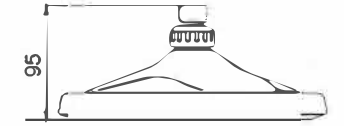

Color: Chrome
LED Light

<30°C Blue