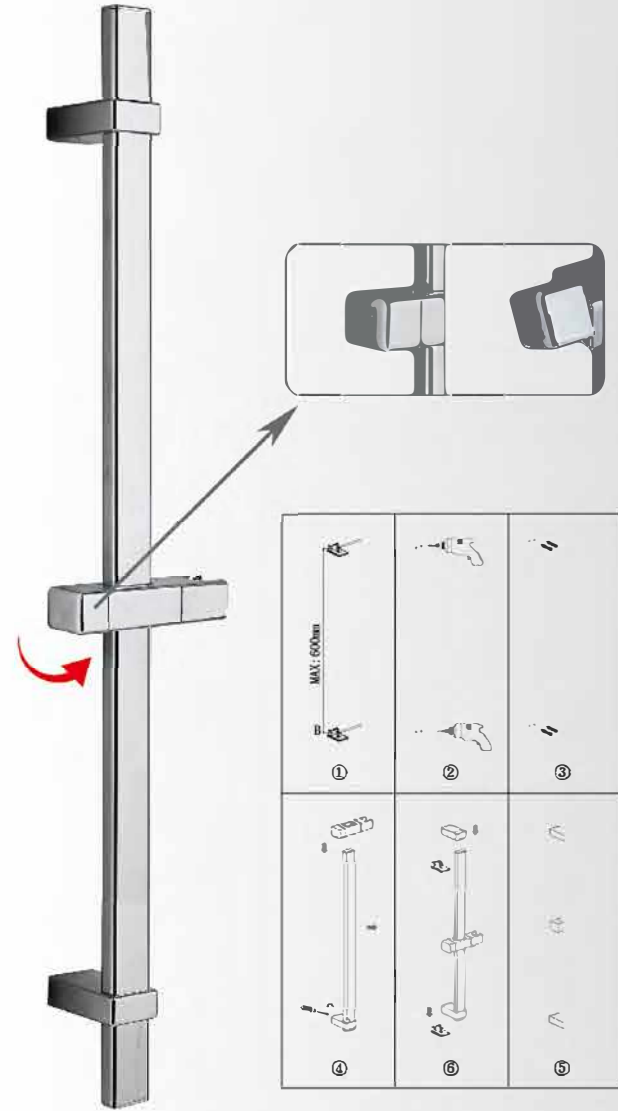

**Fitting instructions**

If there are boreholes in the wall from an old shower rail, it is recommended to seal them by using silicone or similar (not included).

- Carefully clean the wall surface where the rail is to be attached. The surface must be dry.
- Use a pen to make a mark on the wall where the rail is to be attached. Use a spirit level if needed.
- Remove the protective paper from the adhesive tape on the backside of the shower rail (figure a).
- Make sure that the soap dish holder is at the bottom of the rail. Press the rail against the marked spot on the wall. Press firmly for at least 15 seconds along the entire rail. When the shower rail is mounted, it cannot be moved.
- Mount the slider from the top (figure b).
- Mount the soap dish at the bottom (figure c).

Ø19mm

Ø18mm

Ø25mm

Ø18mm

Ø19mm  
Ø22mm

22×22mm

Ø25mm

Ø22mm