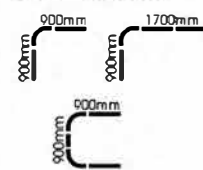

Material: Aluminium  
Color: Chrome

Material: Aluminium  
Diameter: 25-22mm

Material: Aluminium  
Diameter: 25-22mm

Material: Aluminium  
Diameter: 25-22mm

Material: Aluminium  
Color: white

Material: Aluminium  
Color: white