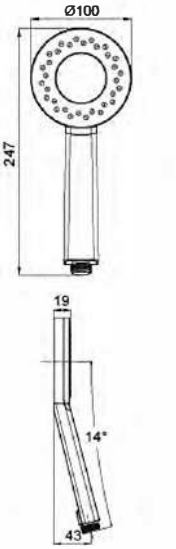

Available colour
Chrome

P17

KTW W270