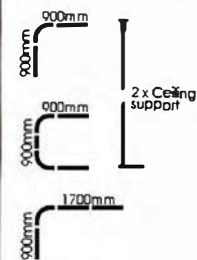

Material: Aluminium
Color: Chrome