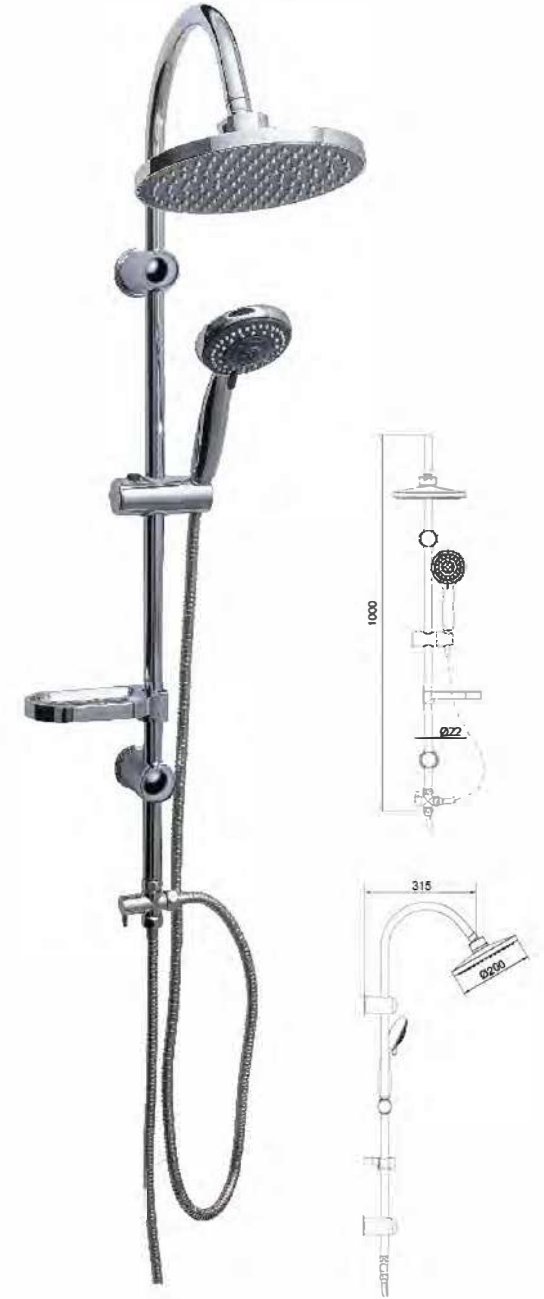

New products with ACS KTW & W270 approved