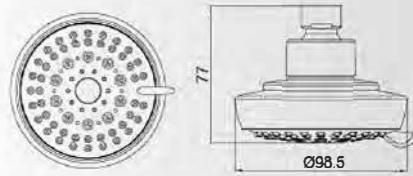

Available colour Chrome

Available colour Chrome

Available colour Chrome

Available colour Chrome

ACS WM

Available colour Chrome

Available colour Chrome

Available colour Chrome

WM

Available colour Chrome

Available colour Chrome