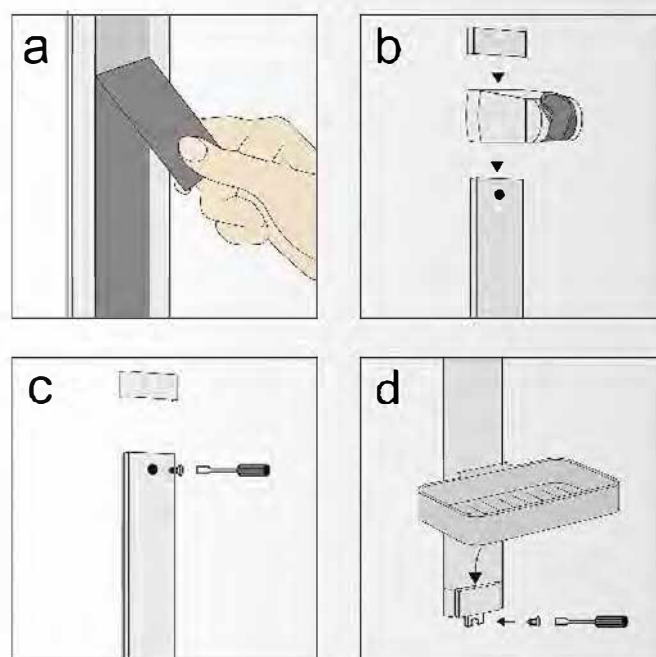

- Material: Stainless Steel
- Flex double locked
- Length: 2.0-2.7m

- Material: PVC & Chrome
- Length: 1.5m

- Material: PVC & Silver
- Length: 1.5m

- Material: PVC & Silver
- Length: 2.0m

**Magnet shower set, no need screws**

**Fitting instructions**

If there are boreholes in the wall from an old shower rail, it is recommended to seal them by using silicone or similar (not included).

- Carefully clean the wall surface where the rail is to be attached. The surface must be dry.
- Use a pen to make a mark on the wall where the rail is to be attached. Use a spirit level if needed.
- Remove the protective paper from the adhesive tape on the backside of the shower rail (figure a).
- Make sure that the soap dish holder is at the bottom of the rail. Press the rail against the marked spot on the wall. Press firmly for at least 15 seconds along the entire rail. When the shower rail is mounted, it cannot be moved.
- Mount the slider from the top (figure b).
- Mount the soap dish at the bottom (figure c).