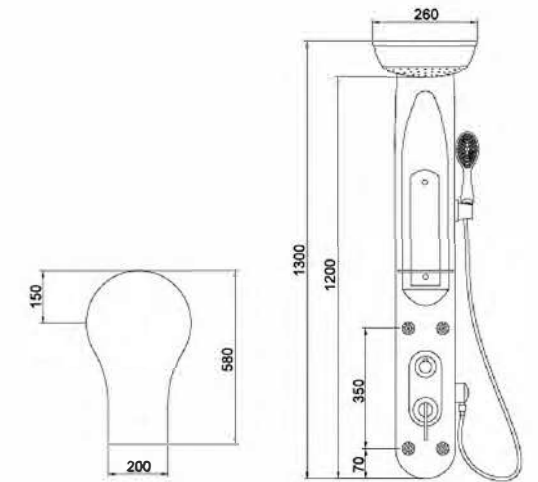

Material: ABS
Color: White