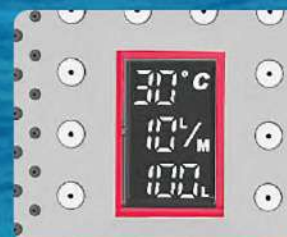

40-59L Yellow light