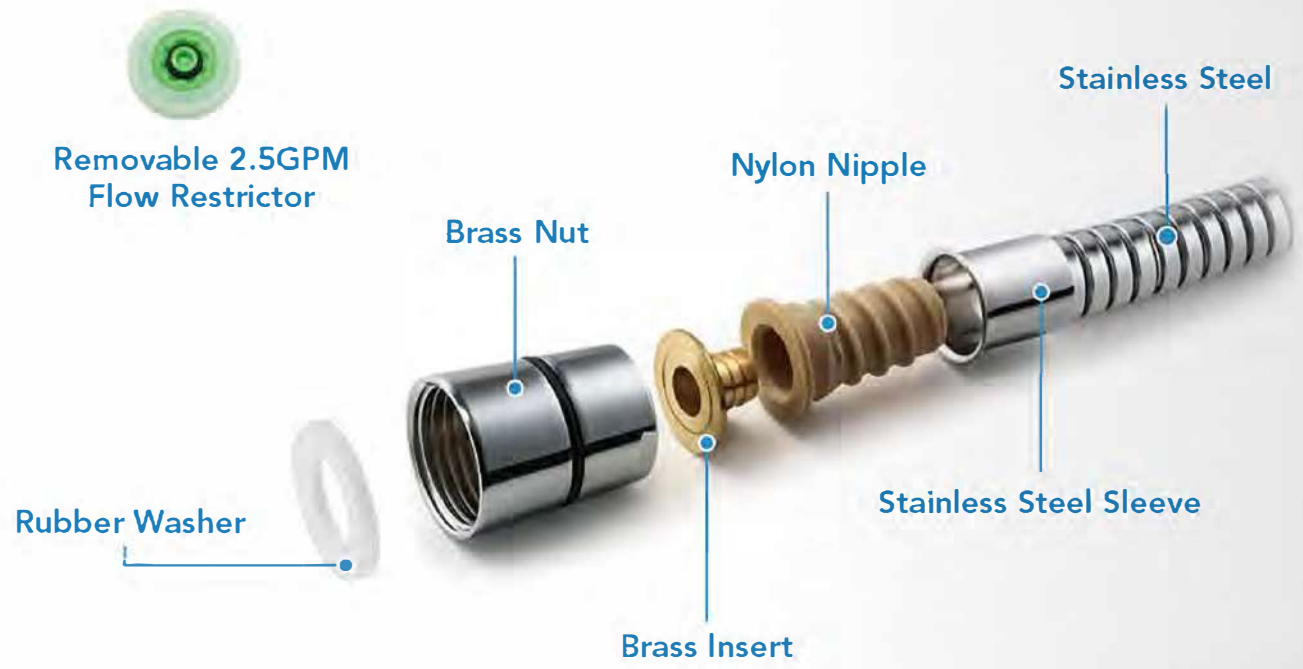

Available colour Chrome

Popular Hose Nut Type

- Material: PVC & White
- Length: 1.5m

- Material: Stainless Steel
- Flex double locked
- Length: 1.5m

- Material: Stainless Steel
- Flex double locked
- Length: 1.5-2.0m

- Material: Stainless Steel
- Flex double locked
- Length: 2.0-2.7m

- Material: PVC & Chrome
- Length: 1.5m

- Material: PVC & Silver
- Length: 1.5m

- Material: PVC & Silver
- Length: 2.0m

**Magnet shower set, no need screws**