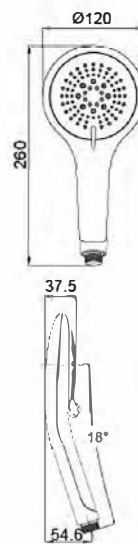

Available colour
Chrome

KTW W270