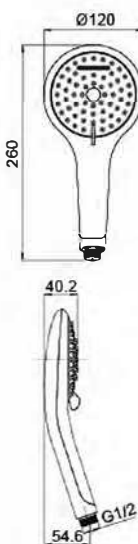

Available colour
Chrome

KTW W270