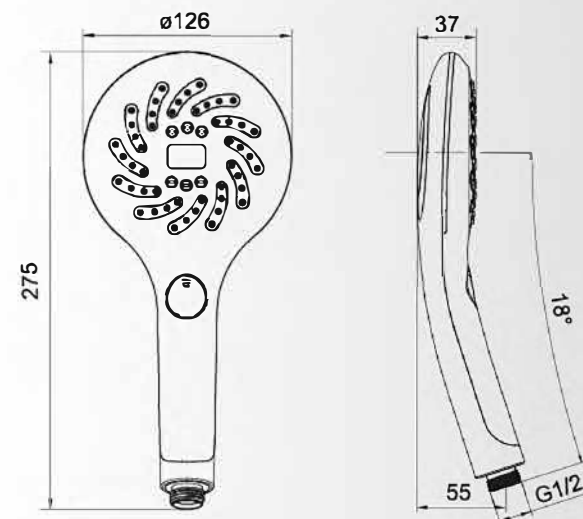

LED Temperature Display

Fit for M22 Male&M24  
Female connector faucet