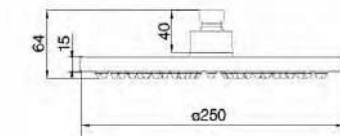

Available colour Chrome Black Gray

ACS KTW W270