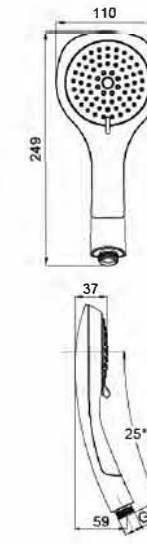

Available colour
Chrome

KTW W270