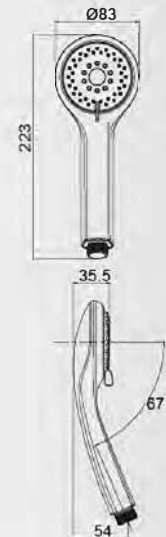

Available colour

ACS