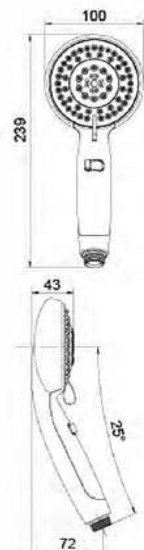

ACS

Available colour

Chrome

KTW W270

Stop Switch

Available colour

Chrome

W