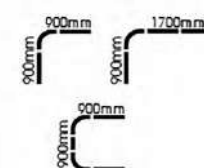

750-1250mm

Diameter: Ø22-19mm  
Material: Aluminium  
Color: chrome

750-1250mm

Diameter: Ø22-19mm  
Material: Aluminium  
Color: white

750-2200mm

Diameter: Ø22-19mm  
Material: Aluminium  
Color: Silver

750-2200mm

Diameter: Ø22mm  
Material: Aluminium  
Color: chrome

Diameter: Ø28mm  
Material: Aluminium  
Color: white

Diameter: Ø28mm  
Material: Aluminium  
Color: chrome

Diameter: Ø22-19mm  
Material: Aluminium  
Color: chrome