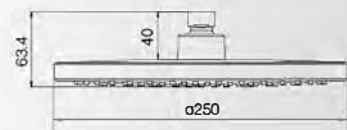

Available colour Chrome

KTW W270