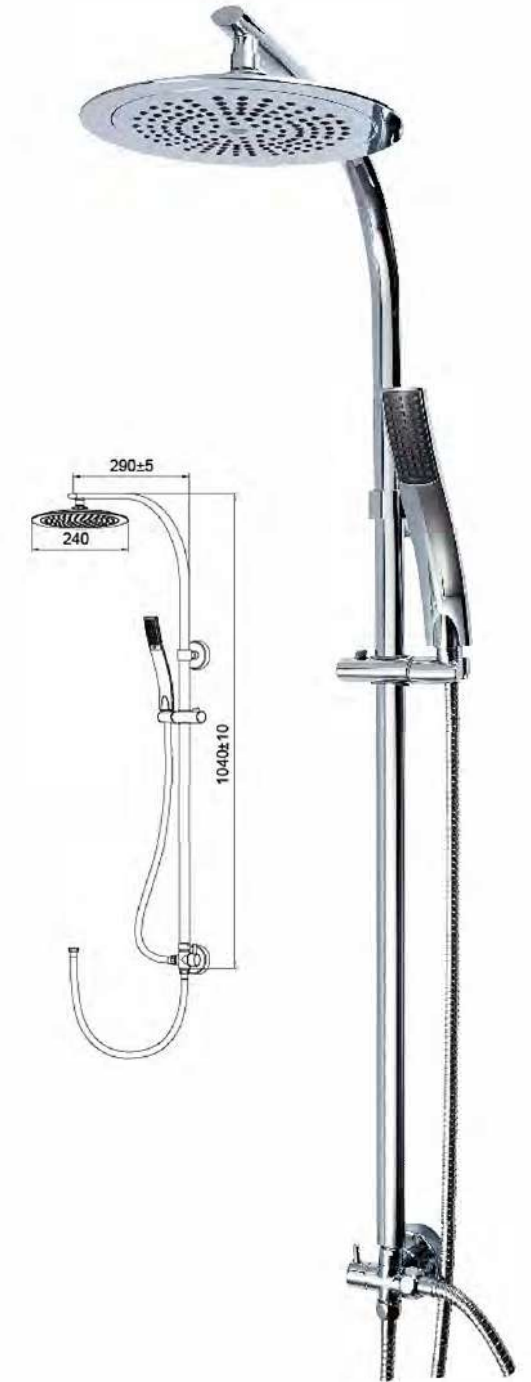

Stainless Steel