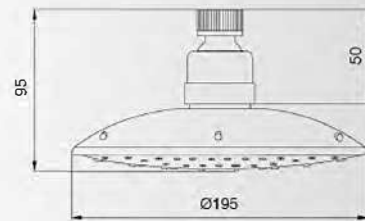

Available colour Chrome