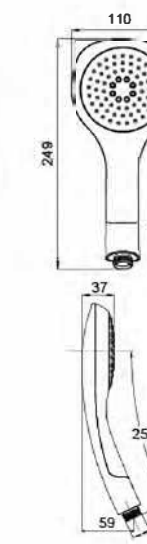

Available colour
Chrome

KTW W270