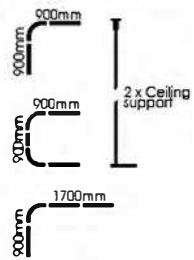

Material: Aluminium
Color: Silver