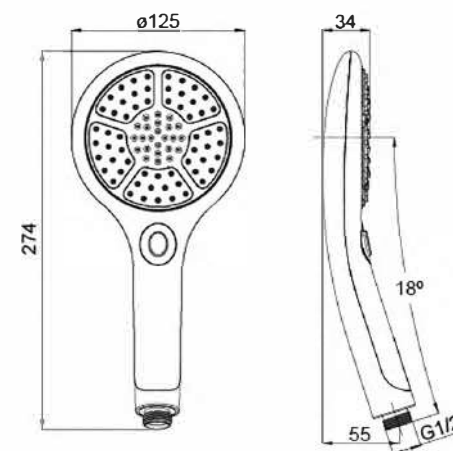

ACS KTW W270