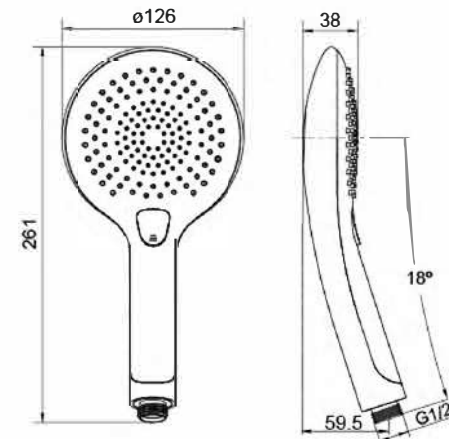

Color: Chrome  
LED water meter with temperature display

<40L Green Light

40-59L Yellow Light

>60L Red Light

Color: Chrome  
LED water meter with temperature display

<40L Green Light

40-59L Yellow Light

>60L Red Light

安装图

Installation Diagram

W270 KTW

Digital water meter with temperature display

W270 KTW ACS

LED water meter with temperature display

LCD SCREEN

Thermochromic Hand-held Shower  
温控变色手持花洒

LED Temperature Display

Fit for M22 Male&M24  
Female connector faucet