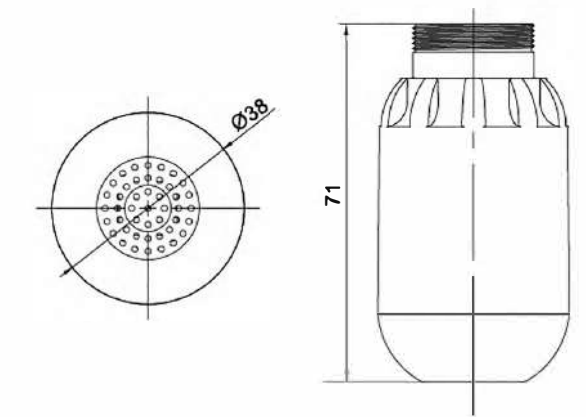

LED Temperature Display

Fit for M22 Male&M24  
Female connector faucet