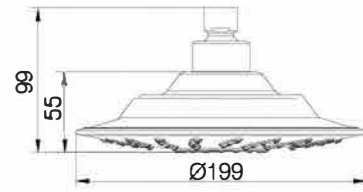

Color: Chrome
LED Light