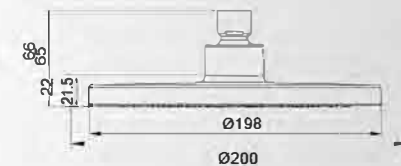

Available colour Chrome Black Gray

ACS KTW W270 WM