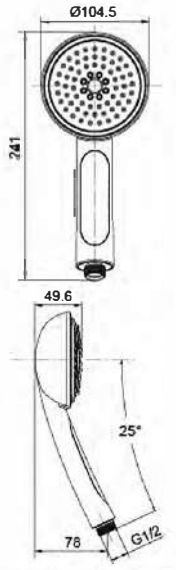

KTW W270

Available colour
Chrome

KTW W270

Available colour
Chrome

Available colour
Chrome

Available colour
Chrome

KTW W270

Available colour
Chrome

KTW W270

Available colour
Chrome

Available colour
Chrome

Available colour
Chrome

KTW W270

Available colour
Chrome

KTW W270

Available colour
Chrome

KTW W270

Available colour
Chrome

P17

KTW W270

Available colour
Chrome