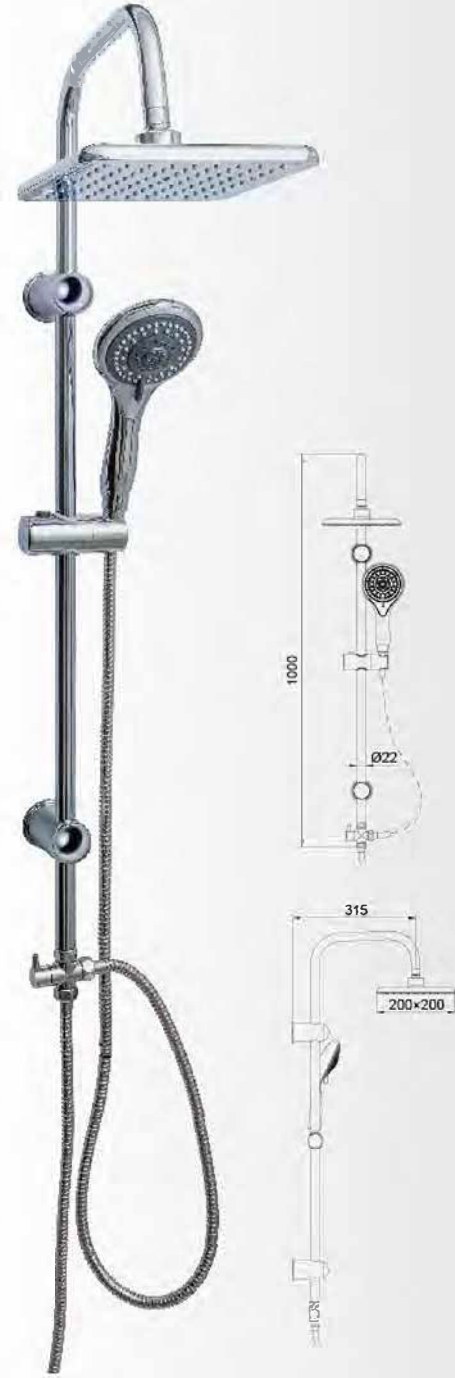

New products with ACS KTW & W270 approved