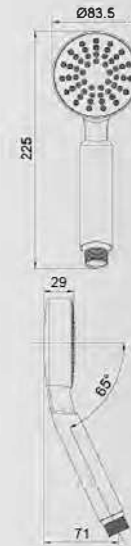

Available colour  
Chrome

瀑布式出水  
Waterfall

Stop Switch

ACS

Available colour

Chrome

ACS

Available colour