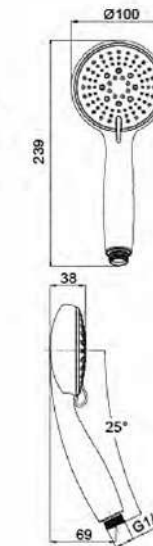

Available colour

Chrome

ACS