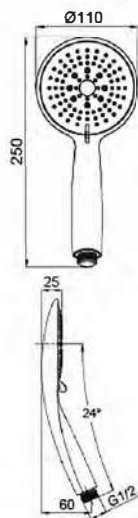

Available colour
Chrome White