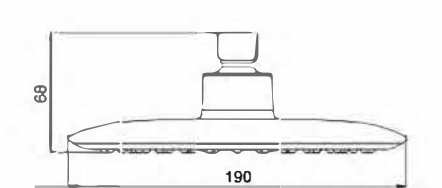

Available colour Chrome White Faceplate

ACS WM