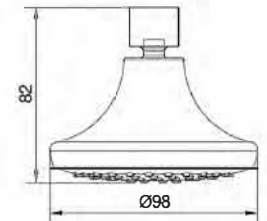

Available colour Chrome