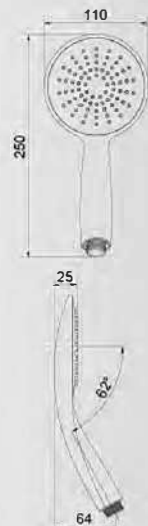

Available colour
Chrome White Black