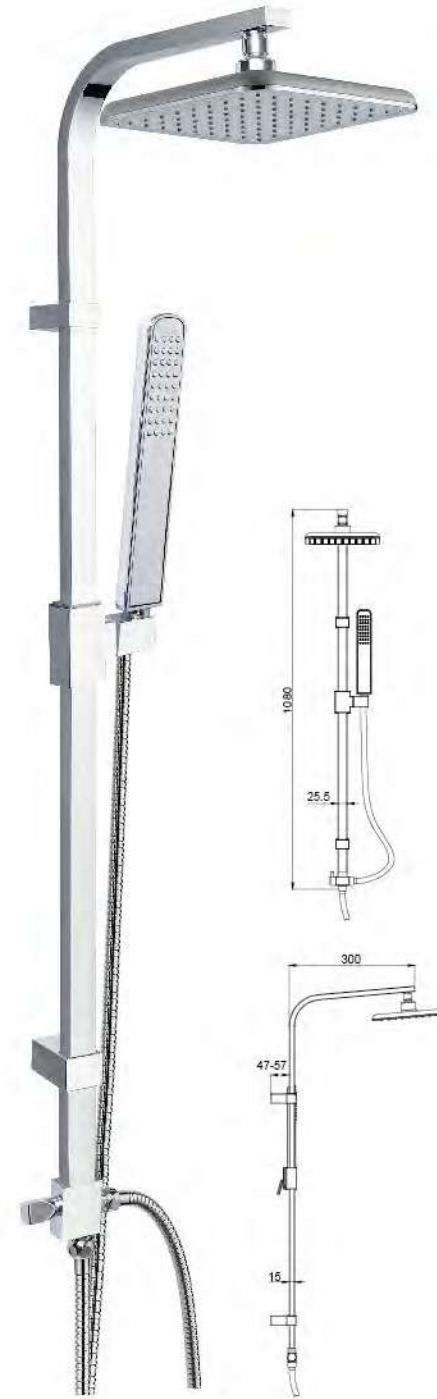

Material: Aluminium
Color: Chrome