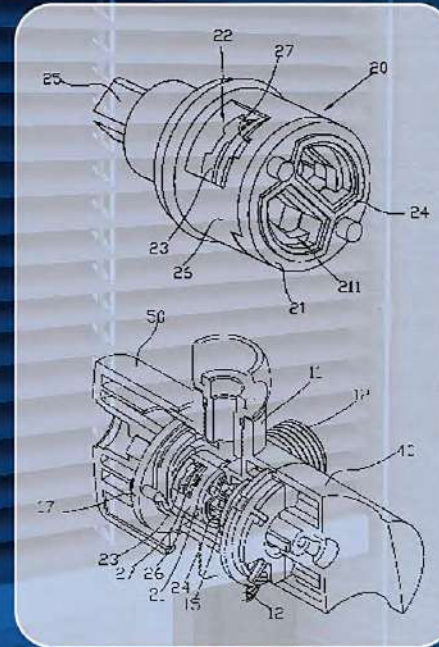

### 3-way 2 in 1 Divertor

ø100X238mm  
ø100X77 mm

Available colour  
Chrome

ø110×249mm  
ø110 mm

Available colour  
Chrome

Available colour  
Chrome

Available colour  
Chrome

ø100X240mm  
ø100mm