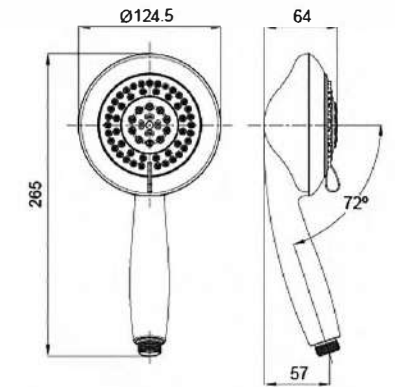

Color: Chrome
LED Light