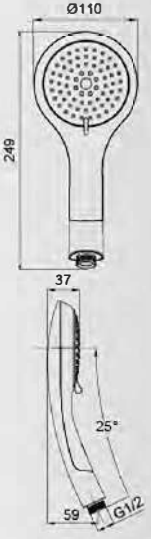

Available colour
Chrome

KTW W270

Available colour
Chrome