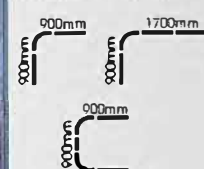

Diameter: Ø22mm  
Material: Aluminium  
Color: chrome

Diameter: Ø28mm  
Material: Aluminium  
Color: white

Diameter: Ø28mm  
Material: Aluminium  
Color: chrome

Diameter: Ø22-19mm  
Material: Aluminium  
Color: chrome

750-2200mm

Diameter: Ø22mm  
Material: Aluminium  
Color: white

Diameter: Ø22mm  
Material: Aluminium  
Color: chrome

Diameter: Ø22mm  
Material: Aluminium  
Color: white

Material: Aluminium  
Color: white