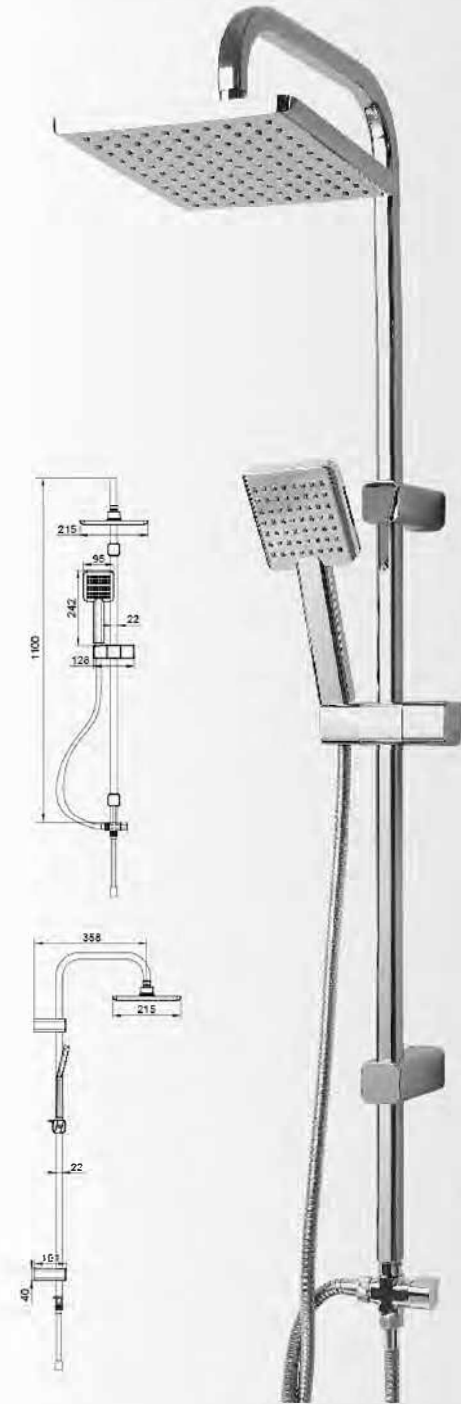

Aluminium Alloy