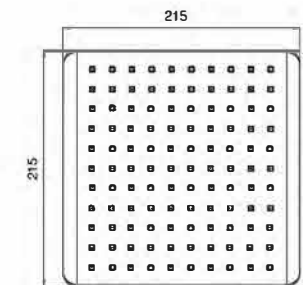

Available colour Chrome Black Gray

ACS WM