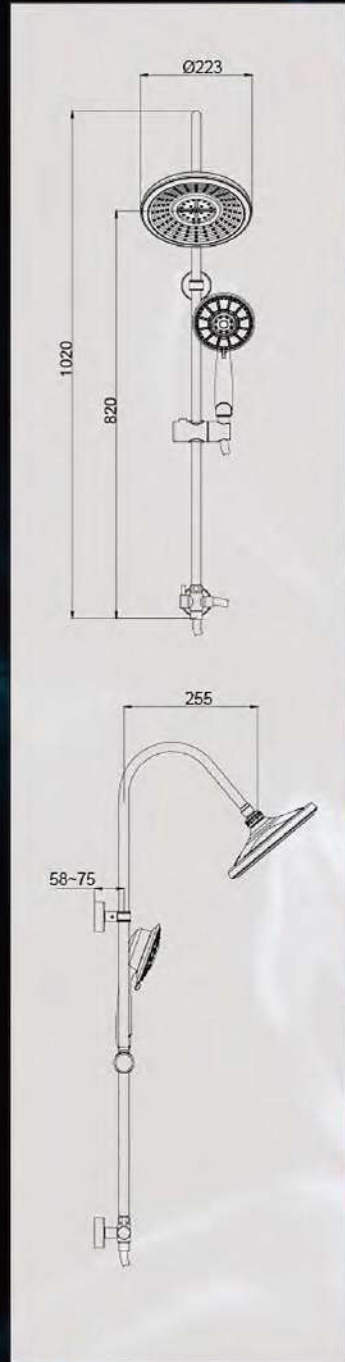

All new products with ACS KTW & W270 approved