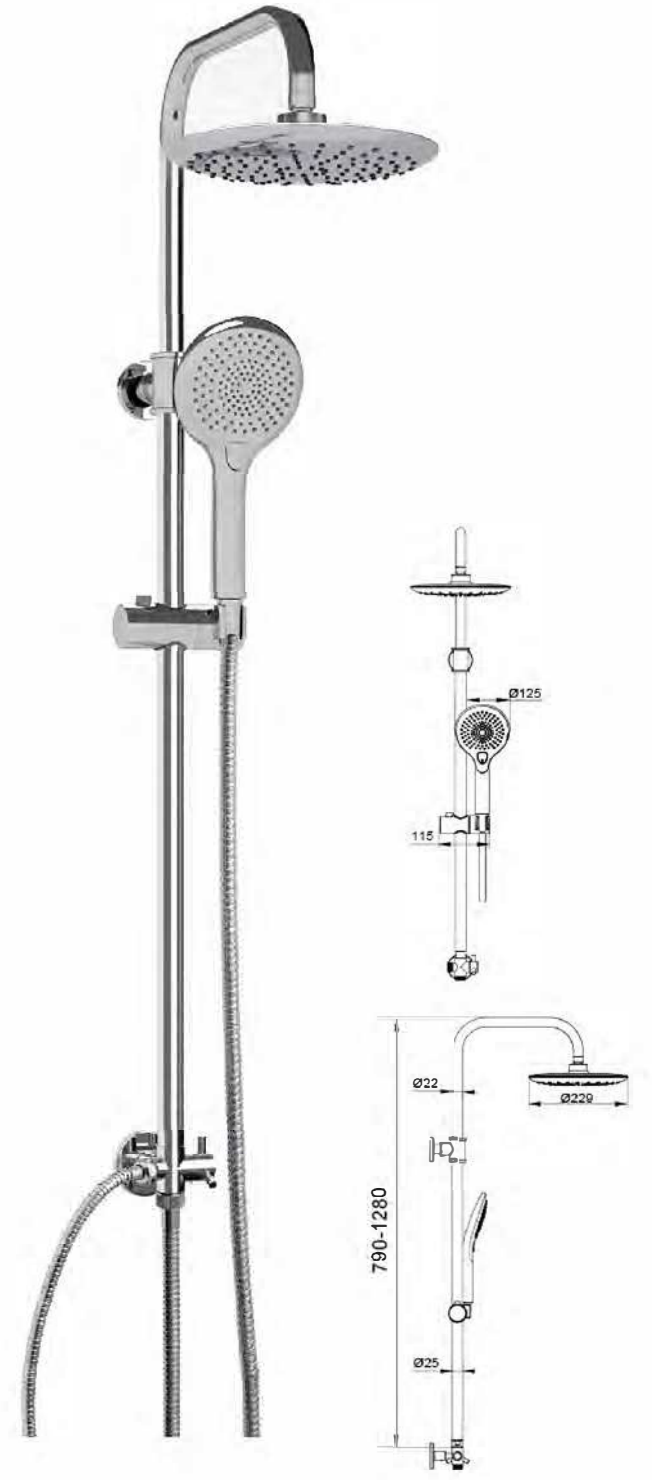

Material: Aluminium
Color: Silver