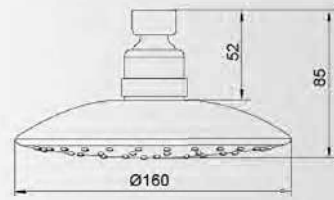

Technical drawing showing dimensions: Ø111, 247, 29, 18°, 50, G1/2.

Available colour: Chrome

Model: KTW W270

Technical drawing showing dimensions: 112.5, 248, 29, 18°, 49.5, G1/2.

Available colour: Chrome