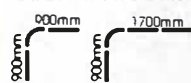

Material: Aluminium  
Color: Chrome

Material: Aluminium  
Diameter: 25-22mm

Material: Aluminium  
Diameter: 25-22mm

Material: Aluminium  
Diameter: 25-22mm

Material: Aluminium  
Color: white

Material: Aluminium  
Color: white