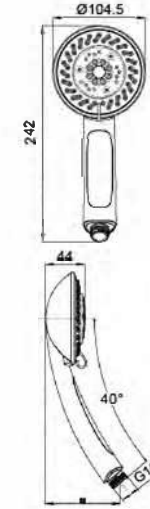

Available colour
Chrome