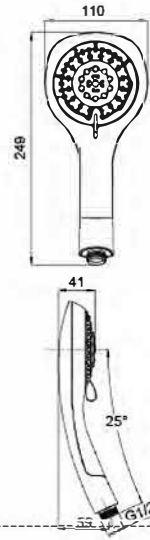

KTW W270

Available colour
Chrome

KTW W270

Available colour
Chrome

Available colour
Chrome

Available colour
Chrome

KTW W270

Available colour
Chrome

KTW W270

Available colour
Chrome

Available colour
Chrome

Available colour
Chrome

KTW W270

Available colour
Chrome

KTW W270

Available colour
Chrome

KTW W270

Available colour
Chrome

P17

KTW W270

Available colour
Chrome