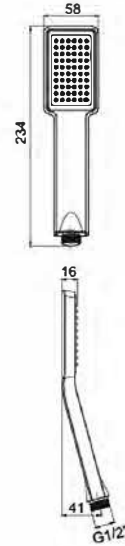

ACS

Available colour

Chrome

ACS

Available colour

Chrome

ACS

Available colour

Chrome

ACS

Available colour

Chrome

ACS W

Available colour

Chrome White Black

KTW W270

Available colour

Chrome

ACS

Available colour

Chrome

ACS

Available colour

Chrome

KTW W270

Stop Switch

Available colour

Chrome

W

Available colour

Chrome

ACS

Available colour

Chrome

ACS

Available colour

Chrome