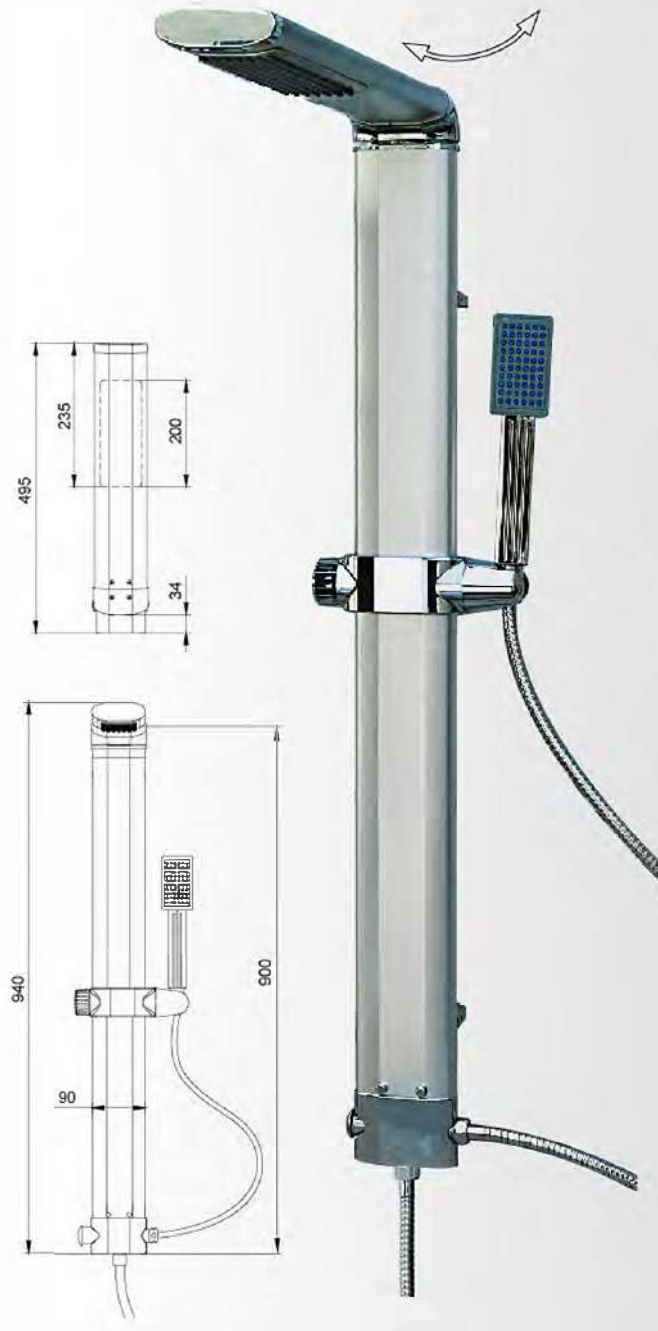

Material: Aluminium
Color: Silver