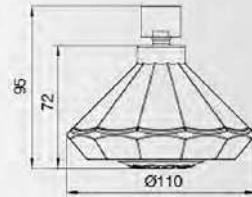

Available colour Chrome