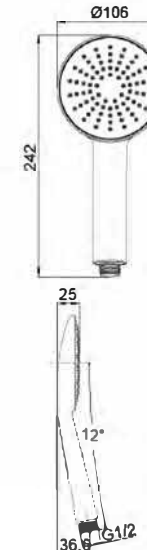

Available colour
Chrome White

Available colour
Chrome White Black

Available colour
Chrome

Available colour
Chrome

KTW W270

Available colour
Chrome

KTW W270

Available colour
Chrome

KTW W270

Available colour
Chrome

Switch Button

Available colour
Chrome

KTW W270

Available colour
Chrome White

KTW W270

Available colour
Chrome

KTW W270

Available colour
Chrome

KTW W270

Available colour
Chrome