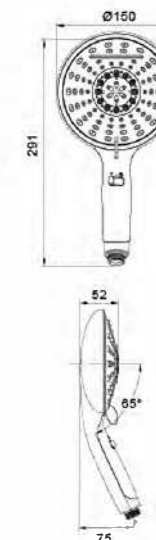

ABS Chrome Button

Available colour  
Chrome W

ACS  
KTW W270

Available colour  
Chrome White Black

Switch Button

KTW W270

Available colour  
Chrome

KTW W270