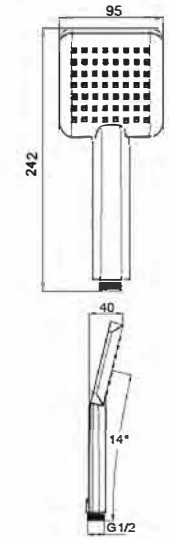

Available colour
Chrome

KTW W270