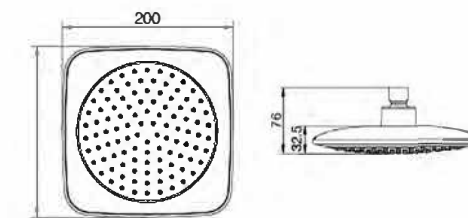

Available colour White Black