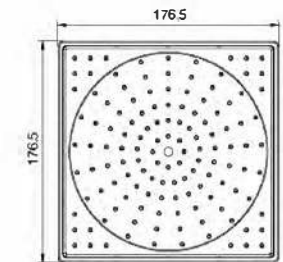

Available colour Chrome

ACS KTW W270