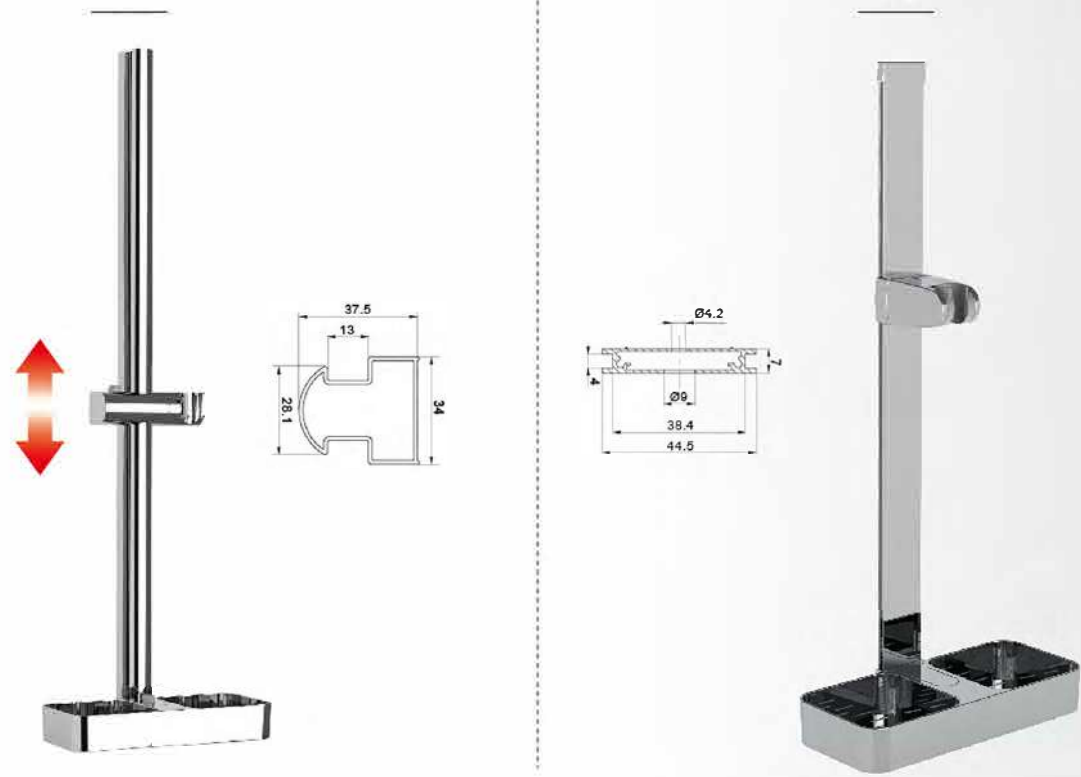

$\varnothing 19\text{mm}$