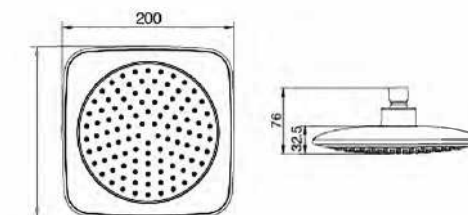

Available colour White Black