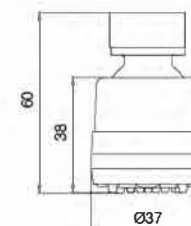

Available colour Chrome

WM

Available colour Chrome