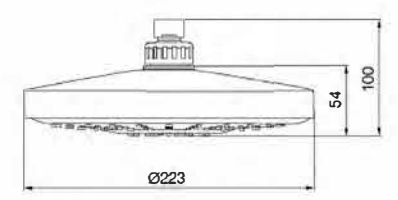

Available colour Chrome