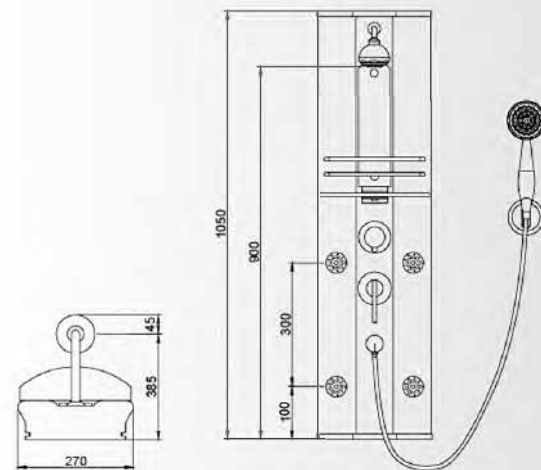

Material: Aluminium
Color: Silver