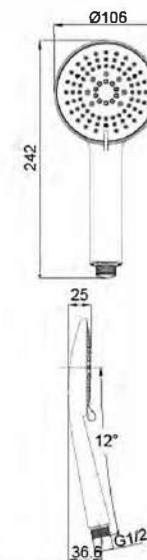

Available colour
Chrome