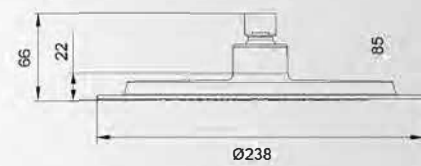

Available colour Chrome Black Gray

ACS KTW W270 WM