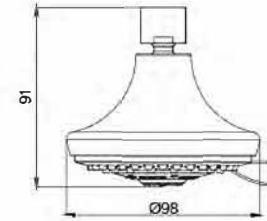

Available colour Chrome

Available colour Chrome