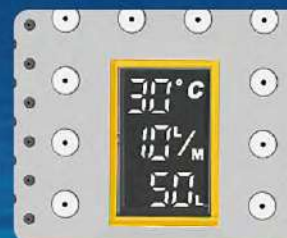

<40L Green light