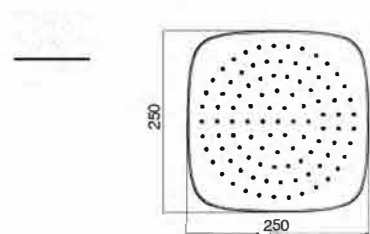

■ TÜV ■ KTW ■ W270

Available colour Chrome

KTW W270