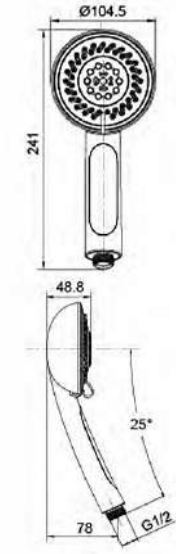

KTW W270

Available colour
Chrome

KTW W270

Available colour
Chrome

Available colour
Chrome

Available colour
Chrome

KTW W270

Available colour
Chrome

KTW W270

Available colour
Chrome

Available colour
Chrome

Available colour
Chrome

KTW W270

Available colour
Chrome

KTW W270

Available colour
Chrome

KTW W270

Available colour
Chrome

P17

KTW W270

Available colour
Chrome