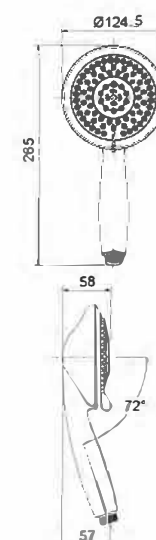

ACS

Available colour
Chrome