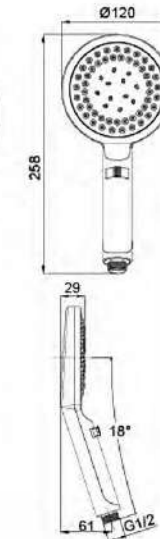

Available colour
Chrome White

Available colour
Chrome White Black

Available colour
Chrome

Available colour
Chrome

KTW W270

Available colour
Chrome

KTW W270

Available colour
Chrome

KTW W270

Available colour
Chrome

Switch Button

Available colour
Chrome

KTW W270

Available colour
Chrome White

KTW W270

Available colour
Chrome

KTW W270

Available colour
Chrome

KTW W270

Available colour
Chrome