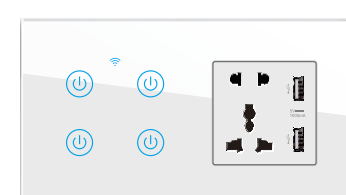

智能三位开关+多功能五孔插座2USB
3Gang Smart Switch+5 pin Multi-function
socket with 2USB
¥ WiFi:950.00
¥ Zigbee:950.00
¥ HOMEKIT:1050.00

智能四位开关+多功能五孔插座2USB
4Gang Smart Switch+5 pin Multi-function
socket with 2USB
¥ WiFi:1000.00
¥ Zigbee:1000.00
¥ HOMEKIT:1100.00