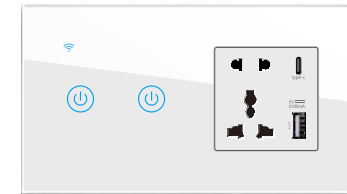

智能一位开关+多功能五孔插座+USB/type-c
1Gang Smart Switch+5 pin Multi-function socket
+USB/type-c
¥ WiFi:850.00
¥ Zigbee:850.00
¥ HOMEKIT:950.00

智能二位开关+美式插座+USB/type-c
2Gang Smart Switch+American style socket
+USB/type-c
¥ WiFi:900.00
¥ Zigbee:900.00
¥ HOMEKIT:1000.00

智能二位开关+多功能五孔插座+USB/type-c
2Gang Smart Switch+5 pin Multi-function socket
+USB/type-c
¥ WiFi:900.00
¥ Zigbee:900.00
¥ HOMEKIT:1000.00