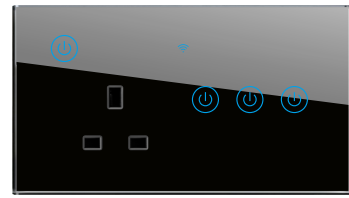

钢化玻璃炫彩黑/Tempered glass Dazzling black

智能三开+一开13A插座
Intelligent 3 gang switch+1 gang
13A socket
¥ WIFI:1250.00
¥ Zigbee:1450.00
¥ HOMEKIT:1650.00