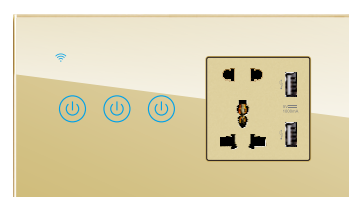

智能三位开关+多功能五孔插座2USB
3Gang Smart Switch+5 pin Multi-function
socket with 2USB
¥ WiFi:950.00
¥ Zigbee:950.00
¥ HOMEKIT:1050.00