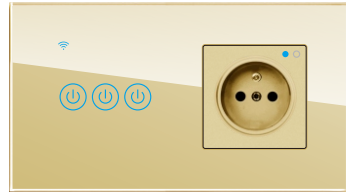

智能二位连体三开+法式插座
Intelligent double connected
3 gang switch+French socket
¥ WiFi:1150.00
¥ Zigbee:1350.00