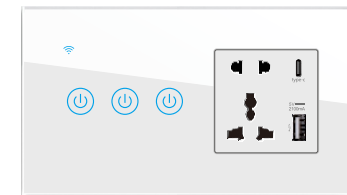

智能二位开关+多功能五孔插座+USB/type-c
2Gang Smart Switch+5 pin Multi-function socket
+USB/type-c
¥ WiFi:900.00
¥ Zigbee:900.00
¥ HOMEKIT:1000.00

智能三位开关+美式插座+USB/type-c
3Gang Smart Switch+American style socket
+USB/type-c
¥ WiFi:950.00
¥ Zigbee:950.00
¥ HOMEKIT:1050.00

智能三位开关+多功能五孔插座+USB/type-c
3Gang Smart Switch+5 pin Multi-function socket
+USB/type-c
¥ WiFi:950.00
¥ Zigbee:950.00
¥ HOMEKIT:1050.00