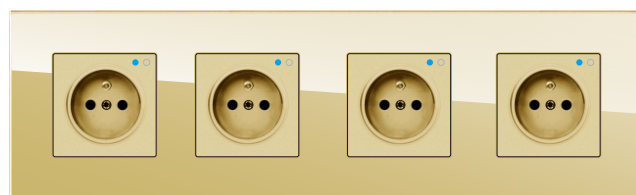

三位智能法式插座
3 gang intelligent French socket
¥ WiFi: 1740.00
¥ Zigbee:1890.00

四位智能法式插座
4 gang intelligent
French socket
¥ WiFi: 2320.00
¥ Zigbee:2520.00