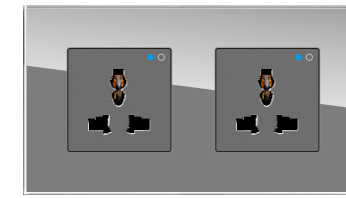

智能四开+智能法式插座
Intelligent 4 gang switch+Intelligent French socket
¥ WIFI:1300.00
¥ Zigbee:1500.00
¥ HOMEKIT:1700.00

智能二位多功能插座
Intelligent double Multi function socket
¥ WIFI:1160.00
¥ Zigbee:1260.00