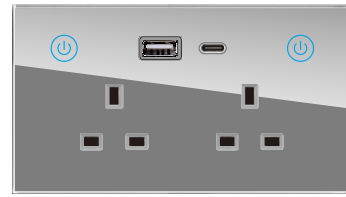

智能二位开关二位13A方插USB/Type-c
Intelligent 2 gang switch double 13A socket with USB/Type-c
¥ WIFI:1680.00
¥ Zigbee:1780.00
¥ HOMEKIT:1980.00