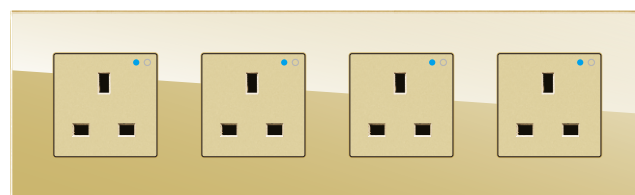

三位智能13A插座
3 gang intelligent 13A socket
¥ WiFi: 1740.00
¥ Zigbee:1890.00

四位智能法式插座
4 gang intelligent
French socket
¥ WiFi: 2320.00
¥ Zigbee:2520.00

四位智能13A插座
4 gang intelligent
13A socket
¥ WiFi: 2320.00
¥ Zigbee:2520.00