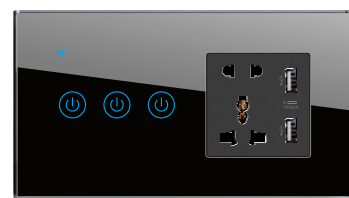

智能二位开关+多功能五孔插座2USB
2Gang Smart Switch+5 pin Multi-function
socket with 2USB
¥WiFi:900.00
¥Zigbee:900.00
¥HOMEKIT:1000.00

智能三位开关+多功能五孔插座2USB
3Gang Smart Switch+5 pin Multi-function
socket with 2USB
¥WiFi:950.00
¥Zigbee:950.00
¥HOMEKIT:1050.00