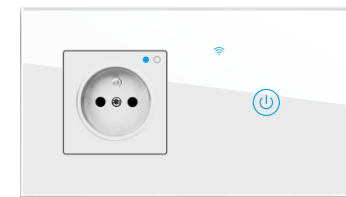

智能一开+智能法式插座
Intelligent 1 gang switch+Intelligent French socket
¥ WIFI:1050.00
¥ Zigbee:1250.00