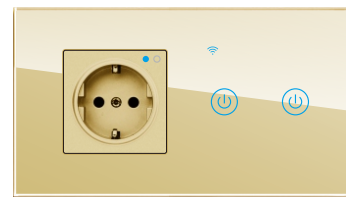

智能二开+智能法式插座Intelligent 2 gang switch+Intelligent French socket
¥WiFi:1100.00
¥Zigbee:1300.00

智能二开+智能德式插座Intelligent 2 gang switch+Intelligent German socket
¥WiFi:1100.00
¥Zigbee:1300.00