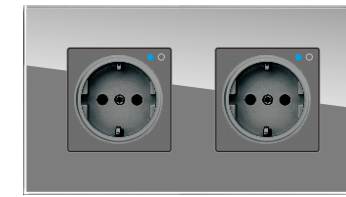

智能二位德式插座
Intelligent double German socket
¥ WIFI:1160.00
¥ Zigbee:1260.00