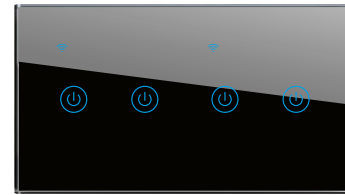

智能四位开关
Intelligent 4 gang switch
¥ WiFi:1150.00
¥ Zigbee:1350.00
¥ HOMEKIT:1550.00