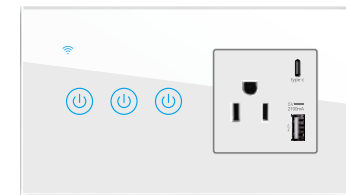

智能三位开关+美式插座+USB/type-c
3Gang Smart Switch+American style socket
+USB/type-c
¥ WiFi:950.00
¥ Zigbee:950.00
¥ HOMEKIT:1050.00