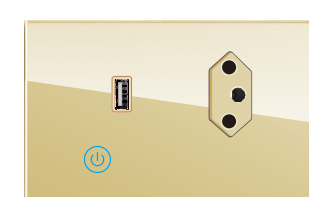

智能一开巴西插座USB
Intelligent 1 gang switch Brazilian
socket USB
¥ WiFi:1300.00
¥ Zigbee:1400.00
¥ HOMEKIT:1400.00