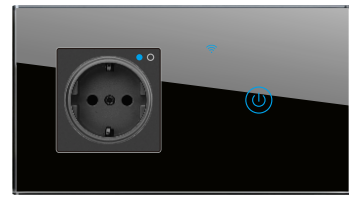

智能四开+一开多三孔插座
Intelligent 4 gang switch+1 gang
Multi function socket
¥ WIFI:1300.00
¥ Zigbee:1500.00
¥ HOMEKIT:1700.00

智能一开+智能德式插座Intelligent
1 gang switch+Intelligent German
socket
¥ WIFI:1050.00
¥ Zigbee:1250.00