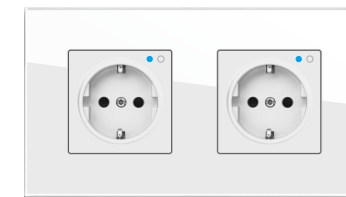

智能二位德式插座
Intelligent double German socket
¥ WIFI:1160.00
¥ Zigbee:1260.00