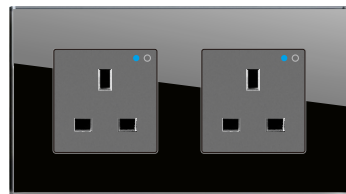

二位智能13A插座
2 gang Intelligent 13A socket
¥ WiFi:1160.00
¥ Zigbee:1260.00