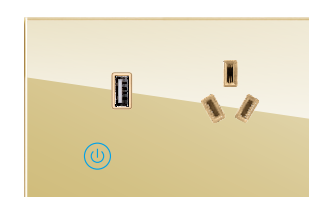

智能一开三孔澳标插座USB
Intelligent 1 gang switch 3 pin Australian
standard socket USB
¥ WiFi:1300.00
¥ Zigbee:1400.00
¥ HOMEKIT:1400.00