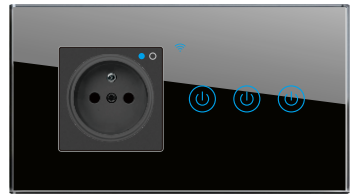

智能三开+智能法式插座
Intelligent 3 gang switch+Intelligent
French socket
¥ WIFI:1250.00
¥ Zigbee:1450.00
¥ HOMEKIT:1650.00