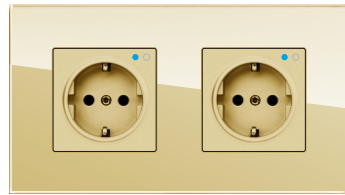

钢化玻璃香槟金/Tempered glass Champagne gold

钢化玻璃香槟金/Tempered glass Champagne gold