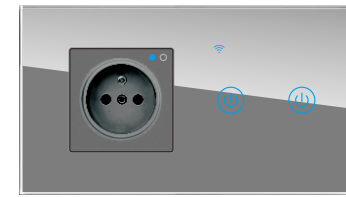

智能二开+智能法式插座
Intelligent 2 gang switch+Intelligent French socket
¥ WIFI:1100.00
¥ Zigbee:1300.00