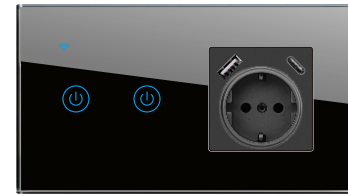

智能二位开关+德式插座+USB/type-c
2Gang Smart Switch+German socket+USB/type-c
¥ WIFI:900.00
¥ Zigbee:900.00
¥ HOMEKIT:1000.00