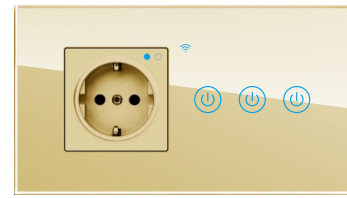

智能三开+智能德式插座
Intelligent 3 gang switch+Intelligent German socket
¥WiFi:1150.00
¥Zigbee:1350.00