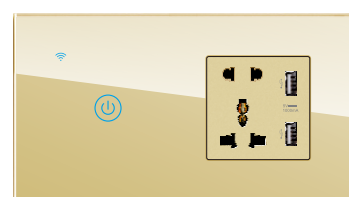

智能一位开关+多功能五孔插座2USB
1Gang Smart Switch+5 pin Multi-function
socket with 2USB
¥ WiFi:850.00
¥ Zigbee:850.00
¥ HOMEKIT:950.00