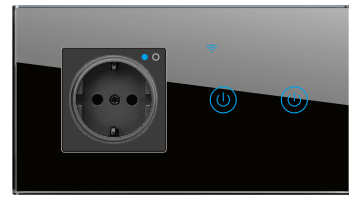

智能二开+智能德式插座Intelligent
2 gang switch+Intelligent German
socket
¥ WIFI:1100.00
¥ Zigbee:1300.00