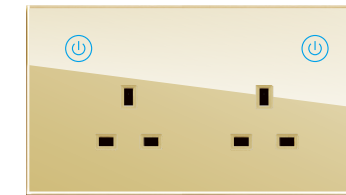

智能二位开关二位13A方插
Intelligent 2 gang switch double 13A socket
¥ WiFi:1550.00
¥ Zigbee:1650.00
¥ HOMEKIT:1850.00