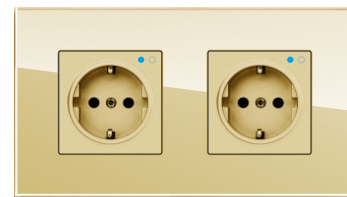

智能二位德式插座
Intelligent double German socket
¥WiFi:1160.00
¥Zigbee:1260.00