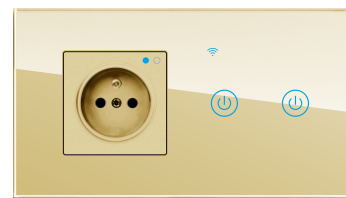

智能二开+智能法式插座Intelligent 2 gang switch+Intelligent French socket
¥WiFi:1100.00
¥Zigbee:1300.00