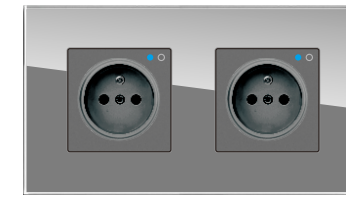

智能二位法式插座
Intelligent double French socket
¥ WIFI:1160.00
¥ Zigbee:1260.00