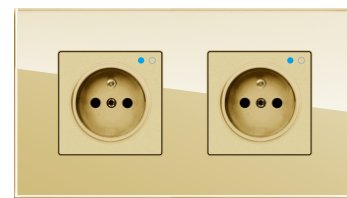

智能二位法式插座
Intelligent double French socket
¥WiFi:1160.00
¥Zigbee:1260.00