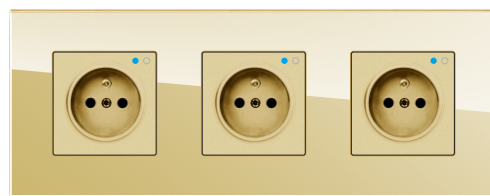

钢化玻璃香槟金/Tempered glass Champagne gold

钢化玻璃香槟金/Tempered glass Champagne gold