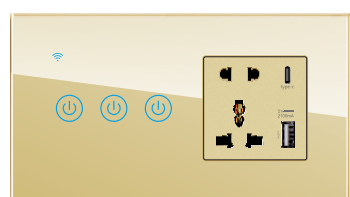

智能三位开关+多功能五孔插座+USB/type-c
3Gang Smart Switch+5 pin Multi-function socket
+USB/type-c
¥ WiFi:950.00
¥ Zigbee:950.00
¥ HOMEKIT:1050.00