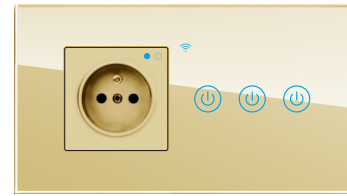

智能三开+智能法式插座
Intelligent 3 gang switch+Intelligent French socket
¥WiFi:1250.00
¥Zigbee:1450.00
¥HOMEKIT:1650.00