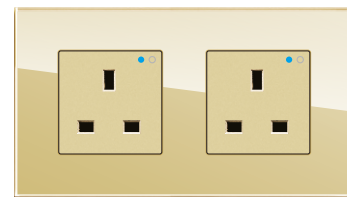

智能二位13A插座
Intelligent double 13A socket
¥WiFi:1160.00
¥Zigbee:1260.00