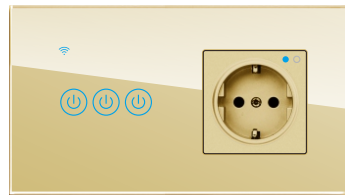

钢化玻璃香槟金/Tempered glass Champagne gold

智能二位连体三开+德式插座
Intelligent double connected
3 gang switch+German socket
¥ WiFi:1150.00
¥ Zigbee:1350.00