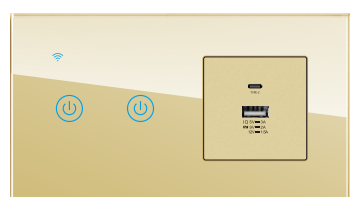

智能二位开关+USB/type-c
2 Gang Smart Switch+USB/type-c
¥ WiFi:1000.00
¥ Zigbee:1000.00
¥ HOMEKIT:1100.00