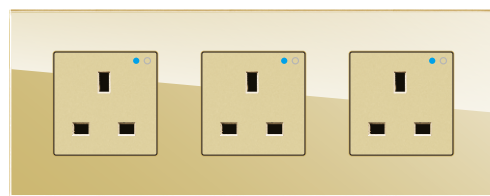

钢化玻璃香槟金/Tempered glass Champagne gold

钢化玻璃香槟金/Tempered glass Champagne gold