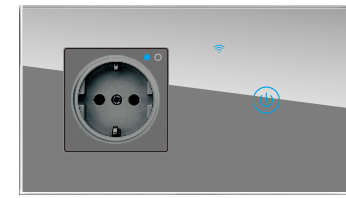

智能四开+一开多三孔插座
Intelligent 4 gang switch+1 gang Multi function socket
¥ WIFI:1300.00
¥ Zigbee:1500.00
¥ HOMEKIT:1700.00

智能一开+智能德式插座
Intelligent 1 gang switch+Intelligent German socket
¥ WIFI:1050.00
¥ Zigbee:1250.00