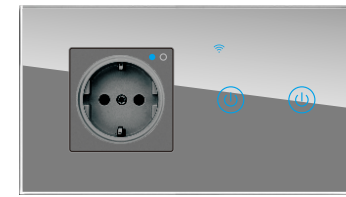

智能二开+智能德式插座
Intelligent 2 gang switch+Intelligent German socket
¥ WIFI:1100.00
¥ Zigbee:1300.00