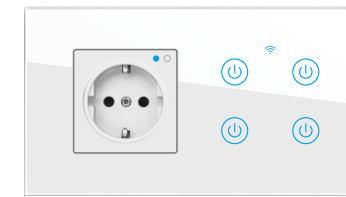

智能三开+智能法式插座
Intelligent 3 gang switch+Intelligent French socket
¥ WIFI:1250.00
¥ Zigbee:1450.00
¥ HOMEKIT:1650.00

智能四开+智能德式插座
Intelligent 4 gang switch+Intelligent German socket
¥ WIFI:1300.00
¥ Zigbee:1500.00
¥ HOMEKIT:1700.00