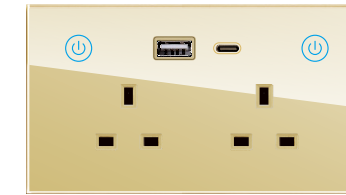

智能二位开关二位13A方插USB/Type-c
Intelligent 2 gang switch double 13A socket
with USB/Type-c
¥ WiFi:1680.00
¥ Zigbee:1780.00
¥ HOMEKIT:1980.00