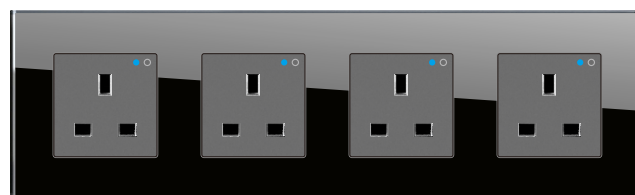

三位智能13A插座
3 gang intelligent 13A socket
¥ WiFi: 1740.00
¥ Zigbee:1890.00

四位智能法式插座
4 gang intelligent
French socket
¥ WiFi: 2320.00
¥ Zigbee:2520.00

四位智能13A插座
4 gang intelligent
13A socket
¥ WiFi: 2320.00
¥ Zigbee:2520.00