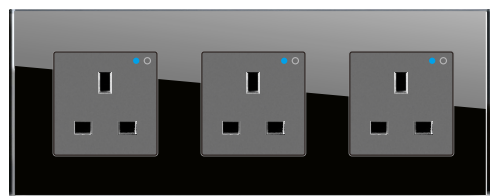

钢化玻璃炫彩黑/Tempered glass Dazzling black

钢化玻璃炫彩黑/Tempered glass Dazzling black