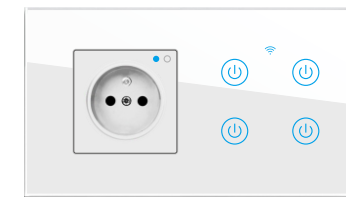

智能四开+智能德式插座
Intelligent 4 gang switch+Intelligent German socket
¥ WIFI:1300.00
¥ Zigbee:1500.00
¥ HOMEKIT:1700.00

智能四开+智能法式插座
Intelligent 4 gang switch+Intelligent French socket
¥ WIFI:1300.00
¥ Zigbee:1500.00
¥ HOMEKIT:1700.00