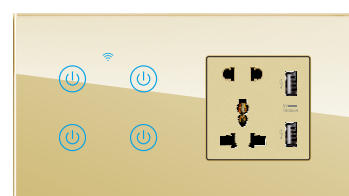

智能四位开关+多功能五孔插座2USB
4Gang Smart Switch+5 pin Multi-function
socket with 2USB
¥ WiFi:1000.00
¥ Zigbee:1000.00
¥ HOMEKIT:1100.00