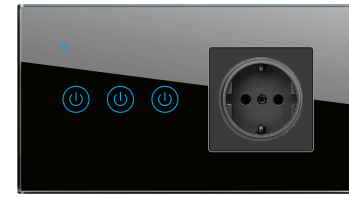

智能三位开关+德式插座
3Gang Smart Switch+German socket
¥ WIFI:850.00
¥ Zigbee:850.00
¥ HOMEKIT:950.00