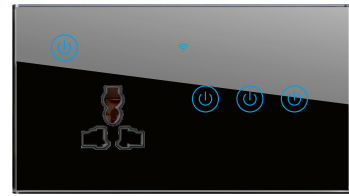

智能三开+一开13A插座
Intelligent 3 gang switch+1 gang
13A socket
¥ WIFI:1250.00
¥ Zigbee:1450.00
¥ HOMEKIT:1650.00

智能三开+一开多三孔插座
Intelligent 3 gang switch+1 gang
Multi function socket
¥ WIFI:1250.00
¥ Zigbee:1450.00
¥ HOMEKIT:1650.00