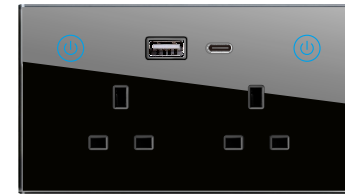

智能二位开关二位13A方插USB/Type-c
Intelligent 2 gang switch double 13A socket
with USB/Type-c
¥ WiFi:1680.00
¥ Zigbee:1780.00
¥ HOMEKIT:1980.00