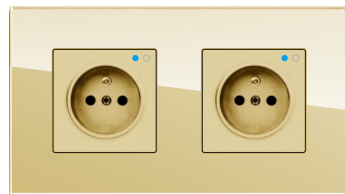

二位智能法式插座
2 gang intelligent French socket
¥ WiFi:1160.00
¥ Zigbee:1260.00