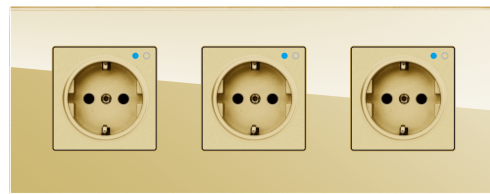

二位智能德式插座
2 gang intelligent German
socket
¥ WiFi:1160.00
¥ Zigbee:1260.00

三位智能德式插座
3 gang intelligent German socket
¥ WiFi: 1740.00
¥ Zigbee:1890.00