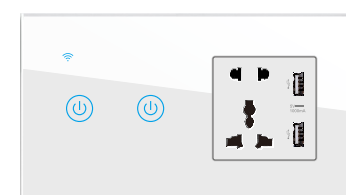

智能一位开关+多功能五孔插座2USB
1Gang Smart Switch+5 pin Multi-function
socket with 2USB
¥ WiFi:850.00
¥ Zigbee:850.00
¥ HOMEKIT:950.00

智能二位开关+多功能五孔插座2USB
2Gang Smart Switch+5 pin Multi-function
socket with 2USB
¥ WiFi:900.00
¥ Zigbee:900.00
¥ HOMEKIT:1000.00