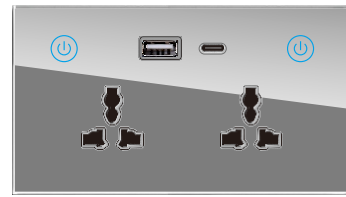

智能二位开关二位13A方插USB/Type-c
Intelligent 2 gang switch double 13A socket with USB/Type-c
¥ WIFI:1680.00
¥ Zigbee:1780.00
¥ HOMEKIT:1980.00

智能二位开关二位多功能插座USB/Type-c
Intelligent 2 gang switch double Multi function socket with USB/Type-c
¥ WIFI:1680.00
¥ Zigbee:1780.00
¥ HOMEKIT:1980.00