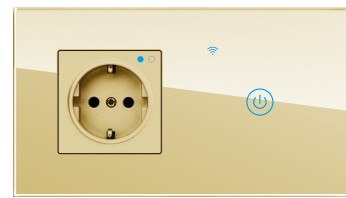

智能一开+智能法式插座Intelligent 1 gang switch+Intelligent French socket
¥WiFi:1050.00
¥Zigbee:1250.00

智能一开+智能德式插座Intelligent 1 gang switch+Intelligent German socket
¥WiFi:1050.00
¥Zigbee:1250.00