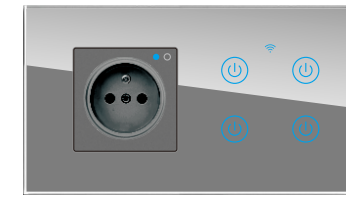

智能四开+智能德式插座
Intelligent 4 gang switch+Intelligent German socket
¥ WIFI:1300.00
¥ Zigbee:1500.00
¥ HOMEKIT:1700.00

智能四开+智能法式插座
Intelligent 4 gang switch+Intelligent French socket
¥ WIFI:1300.00
¥ Zigbee:1500.00
¥ HOMEKIT:1700.00