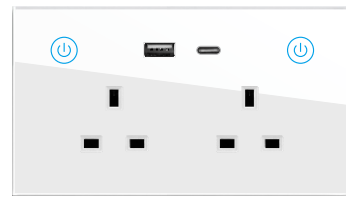

智能二位开关二位13A方插USB/Type-c
Intelligent 2 gang switch double 13A socket with USB/Type-c
¥ WIFI:1680.00
¥ Zigbee:1780.00
¥ HOMEKIT:1980.00