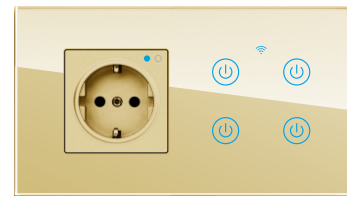

智能三开+智能法式插座
Intelligent 3 gang switch+Intelligent French socket
¥WiFi:1250.00
¥Zigbee:1450.00
¥HOMEKIT:1650.00

智能四开+智能德式插座
Intelligent 4 gang switch+Intelligent German socket
¥WiFi:1300.00
¥Zigbee:1500.00
¥HOMEKIT:1700.00