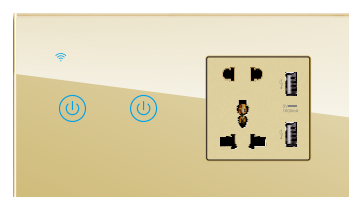

智能二位开关+多功能五孔插座2USB
2Gang Smart Switch+5 pin Multi-function
socket with 2USB
¥ WiFi:900.00
¥ Zigbee:900.00
¥ HOMEKIT:1000.00