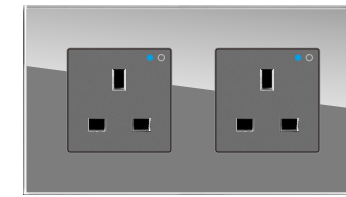

智能二位13A插座
Intelligent double 13A socket
¥ WIFI:1160.00
¥ Zigbee:1260.00