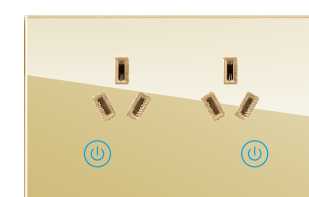

智能二开六孔澳标插座
Intelligent 2 gang switch 6 pin
Australian standard socket
¥ WiFi:880.00
¥ Zigbee:980.00
¥ HOMEKIT:980.00