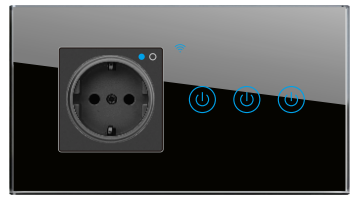

智能三开+智能德式插座
Intelligent 3 gang switch+Intelligent
German socket
¥ WIFI:1150.00
¥ Zigbee:1350.00