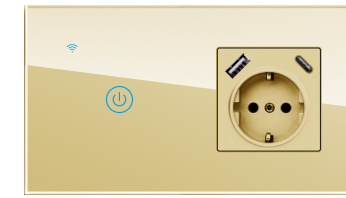

智能一位开关+德式插座+USB/type-c
1Gang Smart Switch+German socket+USB/type-c
¥WiFi:850.00
¥Zigbee:850.00
¥HOMEKIT:950.00