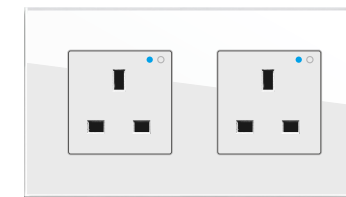

智能二位多功能插座
Intelligent double Multi function socket
¥ WIFI:1160.00
¥ Zigbee:1260.00

智能一开+智能法式插座
Intelligent 1 gang switch+Intelligent French socket
¥ WIFI:1050.00
¥ Zigbee:1250.00

智能二位13A插座
Intelligent double 13A socket
¥ WIFI:1160.00
¥ Zigbee:1260.00