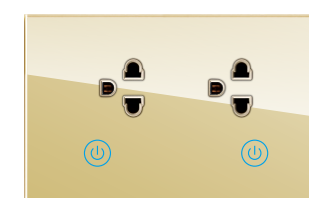

智能二开二位15A泰式
三极插座
Intelligent 2 gang switch Two 15A
Thai three pole socket
¥ WiFi:880.00
¥ Zigbee:980.00
¥ HOMEKIT:980.00