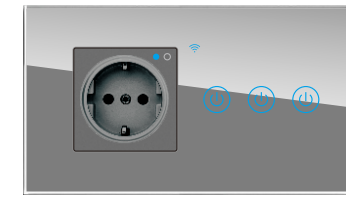

智能三开+智能德式插座
Intelligent 3 gang switch+Intelligent German socket
¥ WIFI:1150.00
¥ Zigbee:1350.00