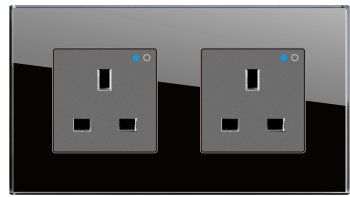

智能二位13A插座
Intelligent double 13A socket
¥ WIFI:1160.00
¥ Zigbee:1260.00