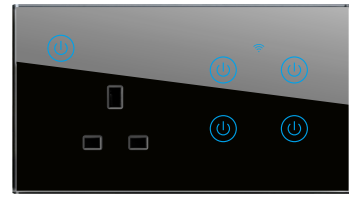

智能三开+一开多三孔插座
Intelligent 3 gang switch+1 gang
Multi function socket
¥ WIFI:1250.00
¥ Zigbee:1450.00
¥ HOMEKIT:1650.00

智能四开+一开13A插座
Intelligent 4 gang switch+1 gang
13A socket
¥ WIFI:1300.00
¥ Zigbee:1500.00
¥ HOMEKIT:1700.00