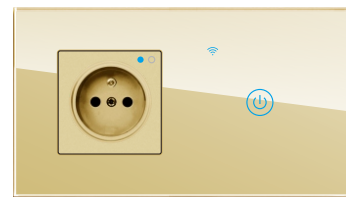

智能二开+智能德式插座Intelligent 2 gang switch+Intelligent German socket
¥WiFi:1100.00
¥Zigbee:1300.00

智能一开+智能法式插座Intelligent 1 gang switch+Intelligent French socket
¥WiFi:1050.00
¥Zigbee:1250.00