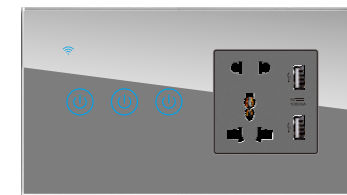

智能三位开关+多功能五孔插座2USB
3Gang Smart Switch+5 pin Multi-function
socket with 2USB
¥WiFi:950.00
¥Zigbee:950.00
¥HOMEKIT:1050.00