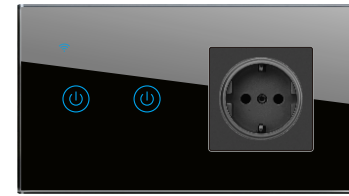

智能二位开关+德式插座
2Gang Smart Switch+German socket
¥ WIFI:800.00
¥ Zigbee:800.00
¥ HOMEKIT:900.00