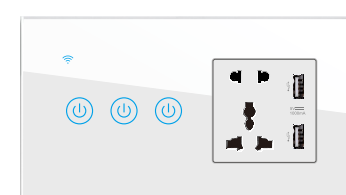

智能二位开关+多功能五孔插座2USB
2Gang Smart Switch+5 pin Multi-function
socket with 2USB
¥ WiFi:900.00
¥ Zigbee:900.00
¥ HOMEKIT:1000.00

智能三位开关+多功能五孔插座2USB
3Gang Smart Switch+5 pin Multi-function
socket with 2USB
¥ WiFi:950.00
¥ Zigbee:950.00
¥ HOMEKIT:1050.00