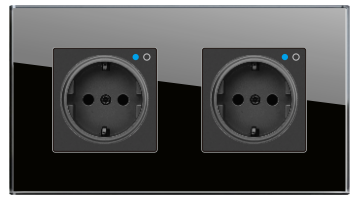

智能二位德式插座
Intelligent double German socket
¥ WIFI:1160.00
¥ Zigbee:1260.00