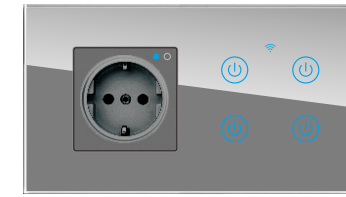

智能三开+智能法式插座
Intelligent 3 gang switch+Intelligent French socket
¥ WIFI:1250.00
¥ Zigbee:1450.00
¥ HOMEKIT:1650.00

智能四开+智能德式插座
Intelligent 4 gang switch+Intelligent German socket
¥ WIFI:1300.00
¥ Zigbee:1500.00
¥ HOMEKIT:1700.00