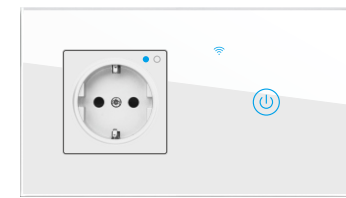

智能四开+一开多三孔插座
Intelligent 4 gang switch+1 gang Multi function socket
¥ WIFI:1300.00
¥ Zigbee:1500.00
¥ HOMEKIT:1700.00

智能一开+智能德式插座
Intelligent 1 gang switch+Intelligent German socket
¥ WIFI:1050.00
¥ Zigbee:1250.00