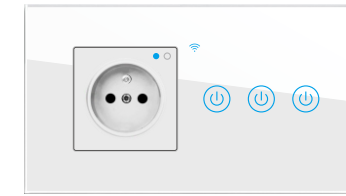

智能三开+智能法式插座
Intelligent 3 gang switch+Intelligent French socket
¥ WIFI:1250.00
¥ Zigbee:1450.00
¥ HOMEKIT:1650.00