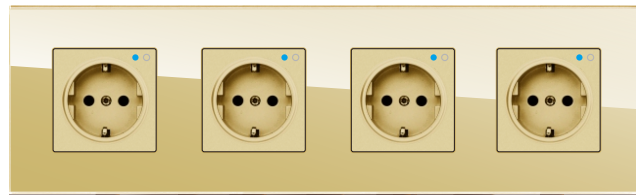

四位智能德式插座
4 gang intelligent
German socket
¥ WiFi: 2320.00
¥ Zigbee:2520.00