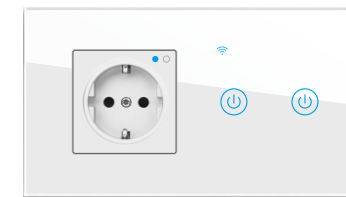

智能二开+智能德式插座
Intelligent 2 gang switch+Intelligent German socket
¥ WIFI:1100.00
¥ Zigbee:1300.00