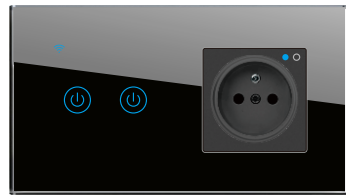

智能二位连体二开+法式插座
Intelligent double connected
2 gang switch+French socket
¥ WiFi:1100.00
¥ Zigbee:1300.00