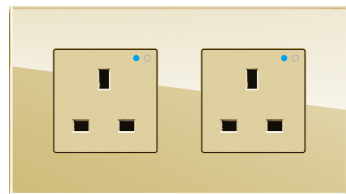

二位智能13A插座
2 gang Intelligent 13A socket
¥ WiFi:1160.00
¥ Zigbee:1260.00