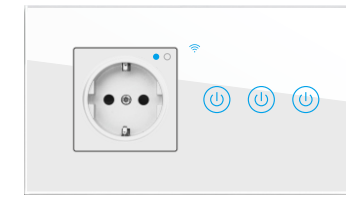

智能三开+智能德式插座
Intelligent 3 gang switch+Intelligent German socket
¥ WIFI:1150.00
¥ Zigbee:1350.00