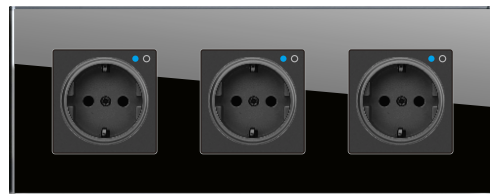

三位智能德式插座
3 gang intelligent German socket
¥ WiFi: 1740.00
¥ Zigbee:1890.00