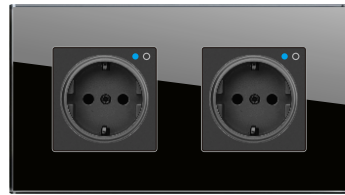

二位智能德式插座
2 gang intelligent German socket
¥ WiFi:1160.00
¥ Zigbee:1260.00