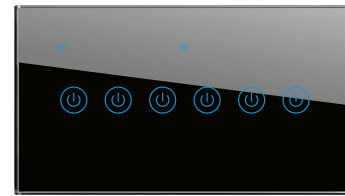

智能五位开关
Intelligent 5 gang switch
¥ WiFi:1200.00
¥ Zigbee:1400.00
¥ HOMEKIT:1600.00

智能六位开关
Intelligent 6 gang switch
¥ WiFi:1250.00
¥ Zigbee:1450.00
¥ HOMEKIT:1650.00