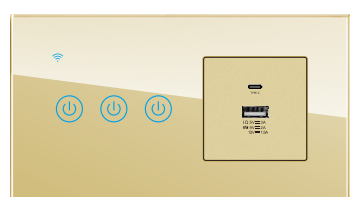

智能三位开关+USB/type-c
3 Gang Smart Switch+USB/type-c
¥ WiFi:1050.00
¥ Zigbee:1050.00
¥ HOMEKIT:1150.00