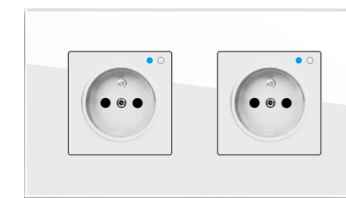

智能二位法式插座
Intelligent double French socket
¥ WIFI:1160.00
¥ Zigbee:1260.00