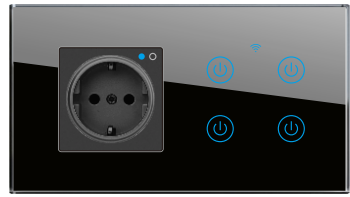

智能三开+智能法式插座
Intelligent 3 gang switch+Intelligent
French socket
¥ WIFI:1250.00
¥ Zigbee:1450.00
¥ HOMEKIT:1650.00

智能四开+智能德式插座
Intelligent 4 gang switch+Intelligent
German socket
¥ WIFI:1300.00
¥ Zigbee:1500.00
¥ HOMEKIT:1700.00