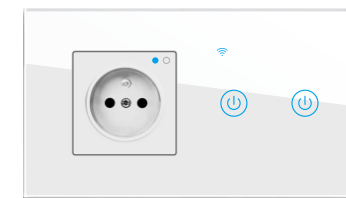

智能二开+智能法式插座
Intelligent 2 gang switch+Intelligent French socket
¥ WIFI:1100.00
¥ Zigbee:1300.00