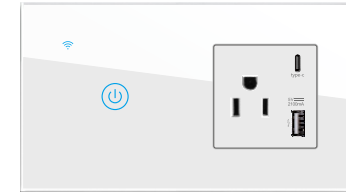

钢化玻璃奶油白/Tempered glass cream white

智能一位开关+美式插座+USB/type-c
1Gang Smart Switch+American style socket
+USB/type-c
¥ WiFi:850.00
¥ Zigbee:850.00
¥ HOMEKIT:950.00