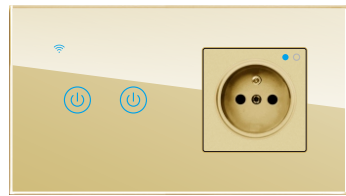

智能二位连体二开+法式插座
Intelligent double connected
2 gang switch+French socket
¥ WiFi:1100.00
¥ Zigbee:1300.00