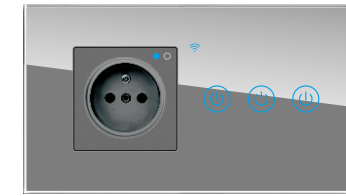

智能三开+智能法式插座
Intelligent 3 gang switch+Intelligent French socket
¥ WIFI:1250.00
¥ Zigbee:1450.00
¥ HOMEKIT:1650.00