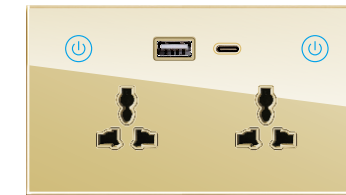

智能二位开关二位13A方插USB/Type-c
Intelligent 2 gang switch double 13A socket
with USB/Type-c
¥ WiFi:1680.00
¥ Zigbee:1780.00
¥ HOMEKIT:1980.00

智能二位开关二位多功能插座USB/Type-c
Intelligent 2 gang switch double Multi function socket
with USB/Type-c
¥ WiFi:1680.00
¥ Zigbee:1780.00
¥ HOMEKIT:1980.00