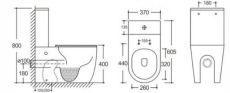

Bidet

Size: **520x350x300** mm  
 Flushing type: Rimless  
 Vitreous chin  
 P-trap,180mm Roughing-in

Bidet

Size: **490x360x330** mm  
 Flushing type: Rimless  
 Vitreous chin  
 P-trap,180mm Roughing-in

P07感应

Two Piece toilet

Size: **640x370x810** mm  
Flushing type: Rimless  
Vitreous china  
P-trap,100mm Roughing-in  
S-trap,100/250mm Roughing-in

Two Piece toilet

Size: **605x370x800** mm  
Flushing type: Rimless  
Vitreous china  
P-trap,100mm Roughing-in  
S-trap,100/250mm Roughing-in

Two Piece toilet

Size: **620x360x800** mm  
Flushing type: Rimless  
Vitreous china  
P-trap,100mm Roughing-in  
S-trap,100/250mm Roughing-in

Two Piece toilet

Size: **605x370x800** mm  
Flushing type: Rimless  
Vitreous china  
P-trap,100mm Roughing-in  
S-trap,100/250mm Roughing-in

Two Piece toilet

Size: **650x365x785** mm  
Flushing type: Rimless  
Vitreous china  
P-trap,100mm Roughing-in  
S-trap,100/250mm Roughing-in

Two Piece toilet

Size: **625x365x800** mm  
Flushing type: Rimless  
Vitreous china  
P-trap,100mm Roughing-in  
S-trap,100/250mm Roughing-in