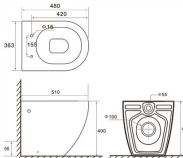

Wall-hung toilet

Size: **520x355x365** mm  
 Flushing type: Rimless  
 Vitreous chin  
 P-trap,180mm Roughing-in

Wall-hung toilet

Size: **480x355x340** mm  
 Flushing type: Rimless  
 Vitreous chin  
 P-trap,180mm Roughing-in

Wall-hung toilet

Size: **530x360x365** mm  
 Flushing type: Rimless  
 Vitreous chin  
 P-trap,180mm Roughing-in

Wall-hung toilet

Size: **535x360x365** mm  
 Flushing type: Rimless  
 Vitreous chin  
 P-trap,180mm Roughing-in

Wall-hung toilet

Size: **515x350x350** mm  
 Flushing type: Rimless  
 Vitreous chin  
 P-trap,180mm Roughing-in

Back to wall toilet

Size: **510x363x400** mm  
 Flushing type: Rimless  
 Vitreous chin  
 P-trap,180mm Roughing-in

Bidet

Size: **520x350x300** mm  
 Flushing type: Rimless  
 Vitreous chin  
 P-trap,180mm Roughing-in

Bidet

Size: **490x360x330** mm  
 Flushing type: Rimless  
 Vitreous chin  
 P-trap,180mm Roughing-in