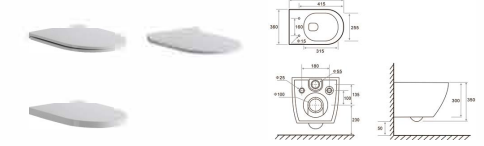

Intelligent Toilet  
 Toilet Size **686x409x474** mm  
 Vitreous china  
 S-trap,300/400mm Roughing-in

4.5L

Wall-hung toilet  
 Size: **530x360x350** mm  
 Flushing type: Vortex  
 Vitreous china  
 P-trap,180mm Roughing-in

Wall-hung toilet with shower

Size: **530x350x350** mm  
 Flushing type: Rimless  
 Vitreous chin  
 P-trap, 180mm Roughing-in

Wall-hung toilet with shower

Size: **540x360x350** mm  
 Flushing type: Rimless  
 Vitreous chin  
 P-trap, 180mm Roughing-in

Wall-hung toilet

Size: **530x360x350** mm  
 Flushing type: Rimless  
 Vitreous chin  
 P-trap, 180mm Roughing-in

Wall-hung toilet

Size: **480x360x350** mm  
 Flushing type: Rimless  
 Vitreous chin  
 P-trap, 180mm Roughing-in