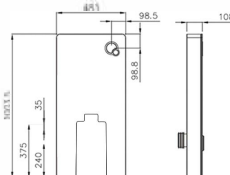

P07感应

Two Piece toilet

Size: **640x370x810** mm  
Flushing type: Rimless  
Vitreous china  
P-trap,100mm Roughing-in  
S-trap,100/250mm Roughing-in

Two Piece toilet

Size: **605x370x800** mm  
Flushing type: Rimless  
Vitreous china  
P-trap,100mm Roughing-in  
S-trap,100/250mm Roughing-in

Two Piece toilet

Size: **620x360x800** mm  
Flushing type: Rimless  
Vitreous china  
P-trap,100mm Roughing-in  
S-trap,100/250mm Roughing-in

Two Piece toilet

Size: **605x370x800** mm  
Flushing type: Rimless  
Vitreous china  
P-trap,100mm Roughing-in  
S-trap,100/250mm Roughing-in

Two Piece toilet

Size: **650x365x785** mm  
Flushing type: Rimless  
Vitreous china  
P-trap,100mm Roughing-in  
S-trap,100/250mm Roughing-in

Two Piece toilet

Size: **625x365x800** mm  
Flushing type: Rimless  
Vitreous china  
P-trap,100mm Roughing-in  
S-trap,100/250mm Roughing-in

Cistern

Cistern

Size 600x380x145mm  
Above counter mountings

Size 490x310x150mm  
Above counter mountings

Size 400x400x140mm  
Above counter mountings

Size 500x400x140mm  
Above counter mountings

Size 600x400x120mm  
Above counter mountings