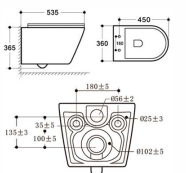

Wall-hung toilet

Size: **515x350x350** mm
Flushing type: Rimless
Vitreous chin
P-trap,180mm Roughing-in