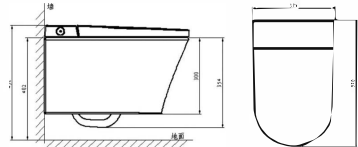

# Toilets Catalog

Smart Wall-hung toilet

Size: **570x375x403** mm

Flushing type: Rimless

Vitreous china

P-trap, 180mm Roughing-in

即热式水洗

操作方式: 旋钮+遥控器

整机尺寸: 570\*375\*403mm

Smart Wall-hung toilet  
 Toilet Size **606x398x410** mm  
 Flushing type: Rimless  
 Vitreous china  
 P-trap,180mm Roughing-in

4.5L

Wall-hung toilet  
 Size: **530x360x350** mm  
 Flushing type: Vortex  
 Vitreous china  
 P-trap,180mm Roughing-in

4.5L

Wall-hung toilet  
 Size: **505x340x360** mm  
 Flushing type: Vortex  
 Vitreous china  
 P-trap,180mm Roughing-in

Intelligent Toilet  
 Toilet Size **700x393x476** mm  
 Vitreous china  
 S-trap,300/400mm Roughing-in

Intelligent Toilet  
 Toilet Size **686x409x474** mm  
 Vitreous china  
 S-trap,300/400mm Roughing-in

4.5L

Wall-hung toilet  
 Size: **530x360x350** mm  
 Flushing type: Vortex  
 Vitreous china  
 P-trap,180mm Roughing-in