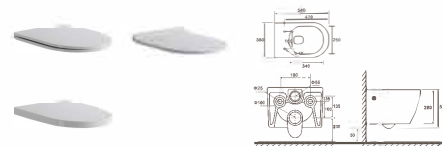

Intelligent Toilet  
 Toilet Size **686x409x474** mm  
 Vitreous china  
 S-trap,300/400mm Roughing-in

4.5L

Wall-hung toilet  
 Size: **530x360x350** mm  
 Flushing type: Vortex  
 Vitreous china  
 P-trap,180mm Roughing-in

Wall-hung toilet with shower

Size: **530x350x350** mm  
 Flushing type: Rimless  
 Vitreous chin  
 P-trap, 180mm Roughing-in

Wall-hung toilet with shower

Size: **540x360x350** mm  
 Flushing type: Rimless  
 Vitreous chin  
 P-trap, 180mm Roughing-in