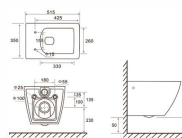

Wall-hung toilet

Size: **520x355x365** mm  
 Flushing type: Rimless  
 Vitreous chin  
 P-trap,180mm Roughing-in

Wall-hung toilet

Size: **480x355x340** mm  
 Flushing type: Rimless  
 Vitreous chin  
 P-trap,180mm Roughing-in

Wall-hung toilet

Size: **530x360x365** mm  
 Flushing type: Rimless  
 Vitreous chin  
 P-trap,180mm Roughing-in

Wall-hung toilet

Size: **535x360x365** mm  
 Flushing type: Rimless  
 Vitreous chin  
 P-trap,180mm Roughing-in

Wall-hung toilet

Size: **515x350x350** mm  
 Flushing type: Rimless  
 Vitreous chin  
 P-trap,180mm Roughing-in

Back to wall toilet

Size: **510x363x400** mm  
 Flushing type: Rimless  
 Vitreous chin  
 P-trap,180mm Roughing-in

Bidet

Size: **520x350x300** mm  
 Flushing type: Rimless  
 Vitreous chin  
 P-trap,180mm Roughing-in

Bidet

Size: **490x360x330** mm  
 Flushing type: Rimless  
 Vitreous chin  
 P-trap,180mm Roughing-in