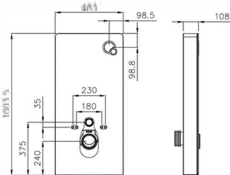

P07感应

Two Piece toilet

Size: **640x370x810** mm  
Flushing type: Rimless  
Vitreous china  
P-trap,100mm Roughing-in  
S-trap,100/250mm Roughing-in

Two Piece toilet

Size: **605x370x800** mm  
Flushing type: Rimless  
Vitreous china  
P-trap,100mm Roughing-in  
S-trap,100/250mm Roughing-in

Two Piece toilet

Size: **620x360x800** mm  
Flushing type: Rimless  
Vitreous china  
P-trap,100mm Roughing-in  
S-trap,100/250mm Roughing-in

Two Piece toilet

Size: **605x370x800** mm  
Flushing type: Rimless  
Vitreous china  
P-trap,100mm Roughing-in  
S-trap,100/250mm Roughing-in

Two Piece toilet

Size: **650x365x785** mm  
Flushing type: Rimless  
Vitreous china  
P-trap,100mm Roughing-in  
S-trap,100/250mm Roughing-in

Two Piece toilet

Size: **625x365x800** mm  
Flushing type: Rimless  
Vitreous china  
P-trap,100mm Roughing-in  
S-trap,100/250mm Roughing-in

Cistern

Cistern

Size 600x380x145mm  
Above counter mountings

Size 490x310x150mm  
Above counter mountings

Size 400x400x140mm  
Above counter mountings

Size 500x400x140mm  
Above counter mountings

Size 600x400x120mm  
Above counter mountings