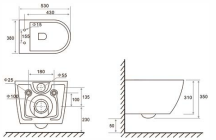

Wall-hung toilet

Size: **530x360x350** mm  
 Flushing type: Vortex  
 Vitreous chin  
 P-trap, 180mm Roughing-in  
 Color: Matt Black

Wall-hung toilet

Size: **480x360x350** mm  
 Flushing type: Vortex  
 Vitreous chin  
 P-trap, 180mm Roughing-in  
 Color: Matt Black

Wall-hung toilet

Size: **520x340x355** mm  
 Flushing type: Rimless  
 Vitreous chin  
 P-trap,180mm Roughing-in

Wall-hung toilet

Size: **470x355x365** mm  
 Flushing type: Rimless  
 Vitreous chin  
 P-trap,180mm Roughing-in

Wall-hung toilet

Size: **505x360x360** mm  
 Flushing type: Rimless  
 Vitreous chin  
 P-trap,180mm Roughing-in

Wall-hung toilet

Size: **530x380x350** mm  
 Flushing type: Rimless  
 Vitreous chin  
 P-trap,180mm Roughing-in

Wall-hung toilet

Size: **520x355x365** mm  
 Flushing type: Rimless  
 Vitreous chin  
 P-trap,180mm Roughing-in

Wall-hung toilet

Size: **480x355x340** mm  
 Flushing type: Rimless  
 Vitreous chin  
 P-trap,180mm Roughing-in