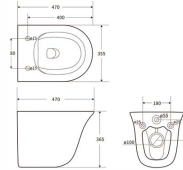

Wall-hung toilet

Size: **500x370x350** mm  
 Flushing type: Rimless  
 Vitreous chin  
 P-trap, 180mm Roughing-in

Wall-hung toilet

Size: **520x375x350** mm  
 Flushing type: Rimless  
 Vitreous chin  
 P-trap, 180mm Roughing-in

Wall-hung toilet

Size: **530x360x350** mm  
 Flushing type: Vortex  
 Vitreous chin  
 P-trap, 180mm Roughing-in  
 Color: Matt Black

Wall-hung toilet

Size: **480x360x350** mm  
 Flushing type: Vortex  
 Vitreous chin  
 P-trap, 180mm Roughing-in  
 Color: Matt Black

Wall-hung toilet

Size: **520x340x355** mm  
 Flushing type: Rimless  
 Vitreous chin  
 P-trap,180mm Roughing-in

Wall-hung toilet

Size: **470x355x365** mm  
 Flushing type: Rimless  
 Vitreous chin  
 P-trap,180mm Roughing-in

Wall-hung toilet

Size: **505x360x360** mm  
 Flushing type: Rimless  
 Vitreous chin  
 P-trap,180mm Roughing-in

Wall-hung toilet

Size: **530x380x350** mm  
 Flushing type: Rimless  
 Vitreous chin  
 P-trap,180mm Roughing-in