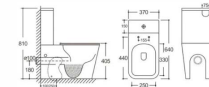

Bidet

Size: **520x350x300** mm  
 Flushing type: Rimless  
 Vitreous chin  
 P-trap,180mm Roughing-in

Bidet

Size: **490x360x330** mm  
 Flushing type: Rimless  
 Vitreous chin  
 P-trap,180mm Roughing-in

P07感应

Two Piece toilet

Size: **640x370x810** mm  
Flushing type: Rimless  
Vitreous china  
P-trap,100mm Roughing-in  
S-trap,100/250mm Roughing-in

Two Piece toilet

Size: **605x370x800** mm  
Flushing type: Rimless  
Vitreous china  
P-trap,100mm Roughing-in  
S-trap,100/250mm Roughing-in

Two Piece toilet

Size: **620x360x800** mm  
Flushing type: Rimless  
Vitreous china  
P-trap,100mm Roughing-in  
S-trap,100/250mm Roughing-in

Two Piece toilet

Size: **605x370x800** mm  
Flushing type: Rimless  
Vitreous china  
P-trap,100mm Roughing-in  
S-trap,100/250mm Roughing-in

Cistern

Cistern

Size 600x380x145mm  
Above counter mountings

Size 490x310x150mm  
Above counter mountings

Size 400x400x140mm  
Above counter mountings

Size 500x400x140mm  
Above counter mountings

Size 600x400x120mm  
Above counter mountings