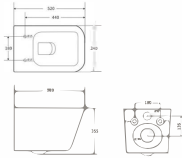

Wall-hung toilet

Size: **500x370x350** mm  
 Flushing type: Rimless  
 Vitreous chin  
 P-trap, 180mm Roughing-in

Wall-hung toilet

Size: **520x375x350** mm  
 Flushing type: Rimless  
 Vitreous chin  
 P-trap, 180mm Roughing-in

Wall-hung toilet

Size: **530x360x350** mm  
 Flushing type: Vortex  
 Vitreous chin  
 P-trap, 180mm Roughing-in  
 Color: Matt Black

Wall-hung toilet

Size: **480x360x350** mm  
 Flushing type: Vortex  
 Vitreous chin  
 P-trap, 180mm Roughing-in  
 Color: Matt Black

Wall-hung toilet

Size: **520x340x355** mm  
 Flushing type: Rimless  
 Vitreous chin  
 P-trap,180mm Roughing-in

Wall-hung toilet

Size: **470x355x365** mm  
 Flushing type: Rimless  
 Vitreous chin  
 P-trap,180mm Roughing-in

Wall-hung toilet

Size: **505x360x360** mm  
 Flushing type: Rimless  
 Vitreous chin  
 P-trap,180mm Roughing-in

Wall-hung toilet

Size: **530x380x350** mm  
 Flushing type: Rimless  
 Vitreous chin  
 P-trap,180mm Roughing-in