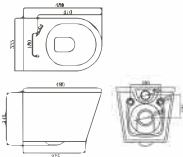

Wall-hung toilet

Size: **530x360x365** mm
Flushing type: Rimless
Vitreous chin
P-trap,180mm Roughing-in