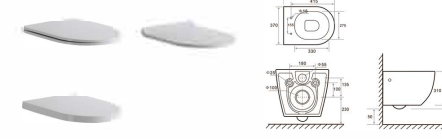

Wall-hung toilet

Size: **530x350x350** mm  
 Flushing type: Rimless  
 Vitreous chin  
 P-trap, 180mm Roughing-in  
 Color: Matt Black

Wall-hung toilet

Size: **540x360x350** mm  
 Flushing type: Rimless  
 Vitreous chin  
 P-trap, 180mm Roughing-in  
 Color: Matt Black

Wall-hung toilet

Size: **500x370x350** mm  
 Flushing type: Rimless  
 Vitreous chin  
 P-trap, 180mm Roughing-in

Wall-hung toilet

Size: **520x375x350** mm  
 Flushing type: Rimless  
 Vitreous chin  
 P-trap, 180mm Roughing-in