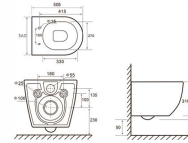

Wall-hung toilet

Size: **530x360x350** mm  
 Flushing type: Vortex  
 Vitreous chin  
 P-trap, 180mm Roughing-in  
 Color: Matt Black

Wall-hung toilet

Size: **480x360x350** mm  
 Flushing type: Vortex  
 Vitreous chin  
 P-trap, 180mm Roughing-in  
 Color: Matt Black

Wall-hung toilet

Size: **520x340x355** mm  
 Flushing type: Rimless  
 Vitreous chin  
 P-trap,180mm Roughing-in

Wall-hung toilet

Size: **470x355x365** mm  
 Flushing type: Rimless  
 Vitreous chin  
 P-trap,180mm Roughing-in

Wall-hung toilet

Size: **505x360x360** mm  
 Flushing type: Rimless  
 Vitreous chin  
 P-trap,180mm Roughing-in

Wall-hung toilet

Size: **530x380x350** mm  
 Flushing type: Rimless  
 Vitreous chin  
 P-trap,180mm Roughing-in

Wall-hung toilet

Size: **520x355x365** mm  
 Flushing type: Rimless  
 Vitreous chin  
 P-trap,180mm Roughing-in

Wall-hung toilet

Size: **480x355x340** mm  
 Flushing type: Rimless  
 Vitreous chin  
 P-trap,180mm Roughing-in