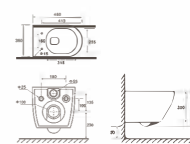

整机尺寸: 570\*375\*403mm

Smart Wall-hung toilet  
 Toilet Size **606x398x410** mm  
 Flushing type: Rimless  
 Vitreous china  
 P-trap,180mm Roughing-in

4.5L

Wall-hung toilet  
 Size: **530x360x350** mm  
 Flushing type: Vortex  
 Vitreous china  
 P-trap,180mm Roughing-in

4.5L

Wall-hung toilet  
 Size: **505x340x360** mm  
 Flushing type: Vortex  
 Vitreous china  
 P-trap,180mm Roughing-in

Intelligent Toilet  
 Toilet Size **700x393x476** mm  
 Vitreous china  
 S-trap,300/400mm Roughing-in

4.5L

Wall-hung toilet  
 Size: **480x360x350** mm  
 Flushing type: Vortex  
 Vitreous china  
 P-trap,180mm Roughing-in

4.5L

Wall-hung toilet  
 Size: **485x355x355** mm  
 Flushing type: Vortex  
 Vitreous china  
 P-trap,180mm Roughing-in

Intelligent Toilet  
 Toilet Size **686x409x474** mm  
 Vitreous china  
 S-trap,300/400mm Roughing-in

4.5L

Wall-hung toilet  
 Size: **530x360x350** mm  
 Flushing type: Vortex  
 Vitreous china  
 P-trap,180mm Roughing-in