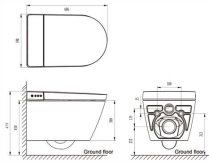

# Toilets Catalog

Smart Wall-hung toilet

Size: **570x375x403** mm

Flushing type: Rimless

Vitreous china

P-trap, 180mm Roughing-in

即热式水洗

操作方式: 旋钮+遥控器

整机尺寸: 570\*375\*403mm

Smart Wall-hung toilet  
 Toilet Size **606x398x410** mm  
 Flushing type: Rimless  
 Vitreous china  
 P-trap,180mm Roughing-in

4.5L

Wall-hung toilet  
 Size: **530x360x350** mm  
 Flushing type: Vortex  
 Vitreous china  
 P-trap,180mm Roughing-in

4.5L

Wall-hung toilet  
 Size: **505x340x360** mm  
 Flushing type: Vortex  
 Vitreous china  
 P-trap,180mm Roughing-in

Intelligent Toilet  
 Toilet Size **700x393x476** mm  
 Vitreous china  
 S-trap,300/400mm Roughing-in

4.5L

Wall-hung toilet  
 Size: **480x360x350** mm  
 Flushing type: Vortex  
 Vitreous china  
 P-trap,180mm Roughing-in

4.5L

Wall-hung toilet  
 Size: **485x355x355** mm  
 Flushing type: Vortex  
 Vitreous china  
 P-trap,180mm Roughing-in