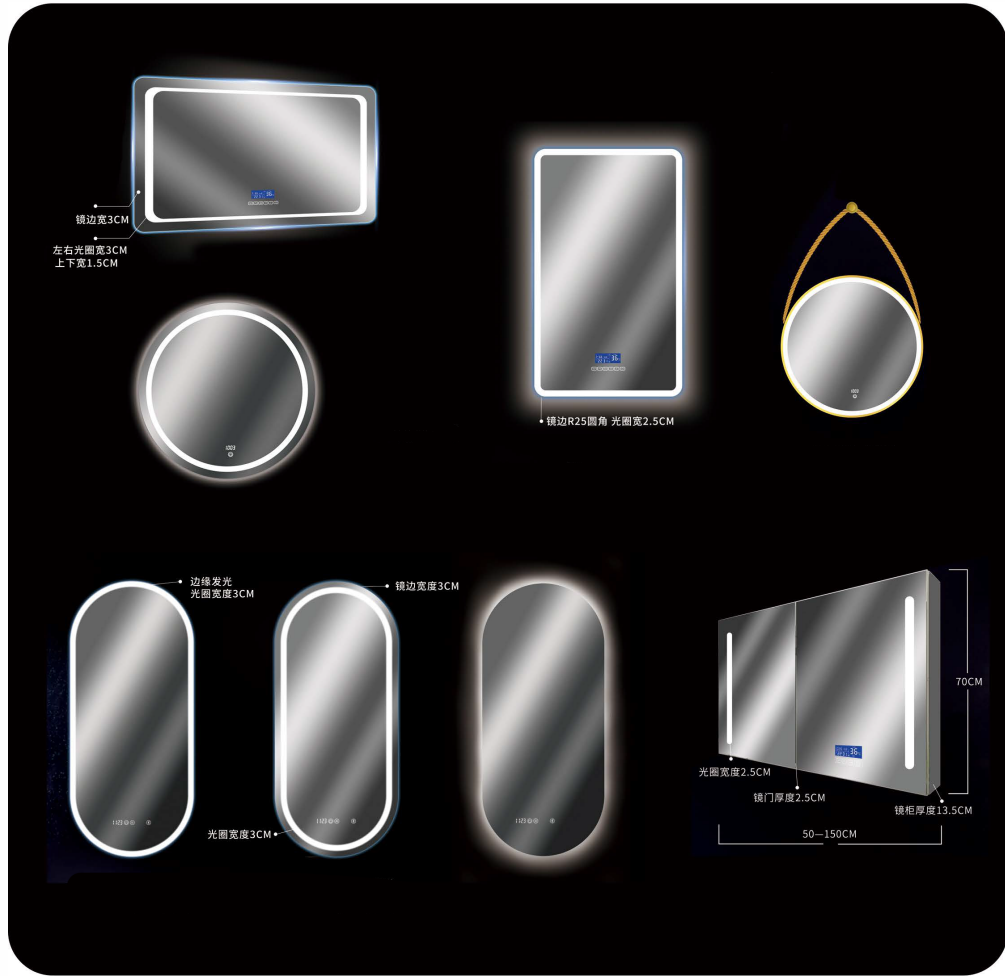

Size 465x445x330mm  
Wall-hung Installation

Size 370x370x130mm  
Above counter mountings

Size 355x355x120mm  
Above counter mountings

Size 420x420x130mm  
Above counter mountings

Size 390x310x125mm  
Above counter mountings

Size 550x490x300mm  
Wall-hung Installation

Size 480x460x385mm  
Wall-hung Installation

Size 520x485x330mm  
Wall-hung Installation

Size 365x365x130mm  
Above counter mountings

Size 400x400x110mm  
Above counter mountings

Size 400x400x135mm  
Above counter mountings

Size 600x400x120mm  
Above counter mountings

(Without Digital displays)

(With Digital displays)