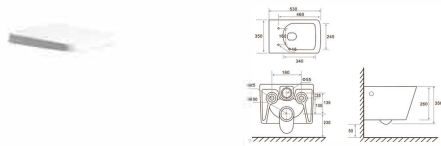

Intelligent Toilet  
 Toilet Size **686x409x474** mm  
 Vitreous china  
 S-trap,300/400mm Roughing-in

4.5L

Wall-hung toilet  
 Size: **530x360x350** mm  
 Flushing type: Vortex  
 Vitreous china  
 P-trap,180mm Roughing-in

Wall-hung toilet with shower

Size: **530x350x350** mm  
 Flushing type: Rimless  
 Vitreous chin  
 P-trap, 180mm Roughing-in

Wall-hung toilet with shower

Size: **540x360x350** mm  
 Flushing type: Rimless  
 Vitreous chin  
 P-trap, 180mm Roughing-in