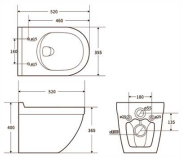

Wall-hung toilet

Size: **480x355x340** mm
Flushing type: Rimless
Vitreous chin
P-trap,180mm Roughing-in