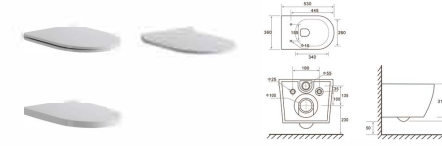

Intelligent Toilet  
 Toilet Size **686x409x474** mm  
 Vitreous china  
 S-trap,300/400mm Roughing-in

4.5L

Wall-hung toilet  
 Size: **530x360x350** mm  
 Flushing type: Vortex  
 Vitreous china  
 P-trap,180mm Roughing-in

Wall-hung toilet with shower

Size: **530x350x350** mm  
 Flushing type: Rimless  
 Vitreous chin  
 P-trap, 180mm Roughing-in

Wall-hung toilet with shower

Size: **540x360x350** mm  
 Flushing type: Rimless  
 Vitreous chin  
 P-trap, 180mm Roughing-in

Wall-hung toilet

Size: **530x360x350** mm  
 Flushing type: Rimless  
 Vitreous chin  
 P-trap, 180mm Roughing-in

Wall-hung toilet

Size: **480x360x350** mm  
 Flushing type: Rimless  
 Vitreous chin  
 P-trap, 180mm Roughing-in