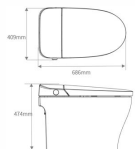

4.5L

Wall-hung toilet  
 Size: **505x340x360** mm  
 Flushing type: Vortex  
 Vitreous china  
 P-trap,180mm Roughing-in

Intelligent Toilet  
 Toilet Size **700x393x476** mm  
 Vitreous china  
 S-trap,300/400mm Roughing-in

4.5L

Wall-hung toilet  
 Size: **480x360x350** mm  
 Flushing type: Vortex  
 Vitreous china  
 P-trap,180mm Roughing-in

4.5L

Wall-hung toilet  
 Size: **485x355x355** mm  
 Flushing type: Vortex  
 Vitreous china  
 P-trap,180mm Roughing-in

Intelligent Toilet  
 Toilet Size **686x409x474** mm  
 Vitreous china  
 S-trap,300/400mm Roughing-in

4.5L

Wall-hung toilet  
 Size: **530x360x350** mm  
 Flushing type: Vortex  
 Vitreous china  
 P-trap,180mm Roughing-in

Wall-hung toilet with shower

Size: **530x350x350** mm  
 Flushing type: Rimless  
 Vitreous chin  
 P-trap, 180mm Roughing-in

Wall-hung toilet with shower

Size: **540x360x350** mm  
 Flushing type: Rimless  
 Vitreous chin  
 P-trap, 180mm Roughing-in