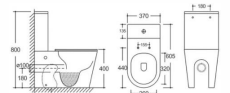

Bidet

Size: **520x350x300** mm  
 Flushing type: Rimless  
 Vitreous chin  
 P-trap,180mm Roughing-in

Bidet

Size: **490x360x330** mm  
 Flushing type: Rimless  
 Vitreous chin  
 P-trap,180mm Roughing-in

P07感应

Two Piece toilet

Size: **640x370x810** mm  
Flushing type: Rimless  
Vitreous china  
P-trap,100mm Roughing-in  
S-trap,100/250mm Roughing-in

Two Piece toilet

Size: **605x370x800** mm  
Flushing type: Rimless  
Vitreous china  
P-trap,100mm Roughing-in  
S-trap,100/250mm Roughing-in

Two Piece toilet

Size: **620x360x800** mm  
Flushing type: Rimless  
Vitreous china  
P-trap,100mm Roughing-in  
S-trap,100/250mm Roughing-in

Two Piece toilet

Size: **605x370x800** mm  
Flushing type: Rimless  
Vitreous china  
P-trap,100mm Roughing-in  
S-trap,100/250mm Roughing-in

Two Piece toilet

Size: **650x365x785** mm  
Flushing type: Rimless  
Vitreous china  
P-trap,100mm Roughing-in  
S-trap,100/250mm Roughing-in

Two Piece toilet

Size: **625x365x800** mm  
Flushing type: Rimless  
Vitreous china  
P-trap,100mm Roughing-in  
S-trap,100/250mm Roughing-in