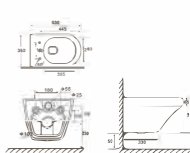

4.5L

Wall-hung toilet  
 Size: **505x340x360** mm  
 Flushing type: Vortex  
 Vitreous china  
 P-trap,180mm Roughing-in

Intelligent Toilet  
 Toilet Size **700x393x476** mm  
 Vitreous china  
 S-trap,300/400mm Roughing-in

4.5L

Wall-hung toilet  
 Size: **480x360x350** mm  
 Flushing type: Vortex  
 Vitreous china  
 P-trap,180mm Roughing-in

4.5L

Wall-hung toilet  
 Size: **485x355x355** mm  
 Flushing type: Vortex  
 Vitreous china  
 P-trap,180mm Roughing-in

Intelligent Toilet  
 Toilet Size **686x409x474** mm  
 Vitreous china  
 S-trap,300/400mm Roughing-in

4.5L

Wall-hung toilet  
 Size: **530x360x350** mm  
 Flushing type: Vortex  
 Vitreous china  
 P-trap,180mm Roughing-in

Wall-hung toilet with shower

Size: **530x350x350** mm  
 Flushing type: Rimless  
 Vitreous chin  
 P-trap, 180mm Roughing-in

Wall-hung toilet with shower

Size: **540x360x350** mm  
 Flushing type: Rimless  
 Vitreous chin  
 P-trap, 180mm Roughing-in