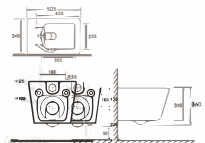

整机尺寸: 570\*375\*403mm

Smart Wall-hung toilet  
 Toilet Size **606x398x410** mm  
 Flushing type: Rimless  
 Vitreous china  
 P-trap,180mm Roughing-in

4.5L

Wall-hung toilet  
 Size: **530x360x350** mm  
 Flushing type: Vortex  
 Vitreous china  
 P-trap,180mm Roughing-in

4.5L

Wall-hung toilet  
 Size: **505x340x360** mm  
 Flushing type: Vortex  
 Vitreous china  
 P-trap,180mm Roughing-in

Intelligent Toilet  
 Toilet Size **700x393x476** mm  
 Vitreous china  
 S-trap,300/400mm Roughing-in