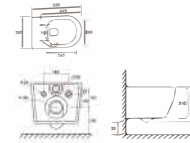

整机尺寸: 570\*375\*403mm

Smart Wall-hung toilet  
 Toilet Size **606x398x410** mm  
 Flushing type: Rimless  
 Vitreous china  
 P-trap,180mm Roughing-in

4.5L

Wall-hung toilet  
 Size: **530x360x350** mm  
 Flushing type: Vortex  
 Vitreous china  
 P-trap,180mm Roughing-in

4.5L

Wall-hung toilet  
 Size: **505x340x360** mm  
 Flushing type: Vortex  
 Vitreous china  
 P-trap,180mm Roughing-in

Intelligent Toilet  
 Toilet Size **700x393x476** mm  
 Vitreous china  
 S-trap,300/400mm Roughing-in

4.5L

Wall-hung toilet  
 Size: **480x360x350** mm  
 Flushing type: Vortex  
 Vitreous china  
 P-trap,180mm Roughing-in

4.5L

Wall-hung toilet  
 Size: **485x355x355** mm  
 Flushing type: Vortex  
 Vitreous china  
 P-trap,180mm Roughing-in

Intelligent Toilet  
 Toilet Size **686x409x474** mm  
 Vitreous china  
 S-trap,300/400mm Roughing-in

4.5L

Wall-hung toilet  
 Size: **530x360x350** mm  
 Flushing type: Vortex  
 Vitreous china  
 P-trap,180mm Roughing-in