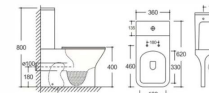

Bidet

Size: **520x350x300** mm  
 Flushing type: Rimless  
 Vitreous chin  
 P-trap,180mm Roughing-in

Bidet

Size: **490x360x330** mm  
 Flushing type: Rimless  
 Vitreous chin  
 P-trap,180mm Roughing-in

P07感应

Two Piece toilet

Size: **640x370x810** mm  
Flushing type: Rimless  
Vitreous china  
P-trap,100mm Roughing-in  
S-trap,100/250mm Roughing-in

Two Piece toilet

Size: **605x370x800** mm  
Flushing type: Rimless  
Vitreous china  
P-trap,100mm Roughing-in  
S-trap,100/250mm Roughing-in

Two Piece toilet

Size: **620x360x800** mm  
Flushing type: Rimless  
Vitreous china  
P-trap,100mm Roughing-in  
S-trap,100/250mm Roughing-in

Two Piece toilet

Size: **605x370x800** mm  
Flushing type: Rimless  
Vitreous china  
P-trap,100mm Roughing-in  
S-trap,100/250mm Roughing-in

Two Piece toilet

Size: **650x365x785** mm  
Flushing type: Rimless  
Vitreous china  
P-trap,100mm Roughing-in  
S-trap,100/250mm Roughing-in

Two Piece toilet

Size: **625x365x800** mm  
Flushing type: Rimless  
Vitreous china  
P-trap,100mm Roughing-in  
S-trap,100/250mm Roughing-in