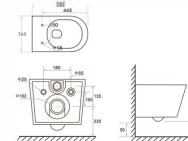

Wall-hung toilet

Size: **505x360x360** mm  
 Flushing type: Rimless  
 Vitreous chin  
 P-trap,180mm Roughing-in

Wall-hung toilet

Size: **530x380x350** mm  
 Flushing type: Rimless  
 Vitreous chin  
 P-trap,180mm Roughing-in

Wall-hung toilet

Size: **520x355x365** mm  
 Flushing type: Rimless  
 Vitreous chin  
 P-trap,180mm Roughing-in

Wall-hung toilet

Size: **480x355x340** mm  
 Flushing type: Rimless  
 Vitreous chin  
 P-trap,180mm Roughing-in

Wall-hung toilet

Size: **530x360x365** mm  
 Flushing type: Rimless  
 Vitreous chin  
 P-trap,180mm Roughing-in

Wall-hung toilet

Size: **535x360x365** mm  
 Flushing type: Rimless  
 Vitreous chin  
 P-trap,180mm Roughing-in

Bidet

Size: **520x350x300** mm  
 Flushing type: Rimless  
 Vitreous chin  
 P-trap,180mm Roughing-in

Bidet

Size: **490x360x330** mm  
 Flushing type: Rimless  
 Vitreous chin  
 P-trap,180mm Roughing-in