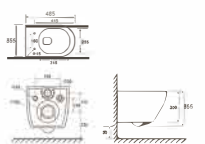

4.5L

Wall-hung toilet  
 Size: **505x340x360** mm  
 Flushing type: Vortex  
 Vitreous china  
 P-trap,180mm Roughing-in

Intelligent Toilet  
 Toilet Size **700x393x476** mm  
 Vitreous china  
 S-trap,300/400mm Roughing-in

4.5L

Wall-hung toilet  
 Size: **480x360x350** mm  
 Flushing type: Vortex  
 Vitreous china  
 P-trap,180mm Roughing-in

4.5L

Wall-hung toilet  
 Size: **485x355x355** mm  
 Flushing type: Vortex  
 Vitreous china  
 P-trap,180mm Roughing-in

Intelligent Toilet  
 Toilet Size **686x409x474** mm  
 Vitreous china  
 S-trap,300/400mm Roughing-in

4.5L

Wall-hung toilet  
 Size: **530x360x350** mm  
 Flushing type: Vortex  
 Vitreous china  
 P-trap,180mm Roughing-in

Wall-hung toilet with shower

Size: **530x350x350** mm  
 Flushing type: Rimless  
 Vitreous chin  
 P-trap, 180mm Roughing-in

Wall-hung toilet with shower

Size: **540x360x350** mm  
 Flushing type: Rimless  
 Vitreous chin  
 P-trap, 180mm Roughing-in