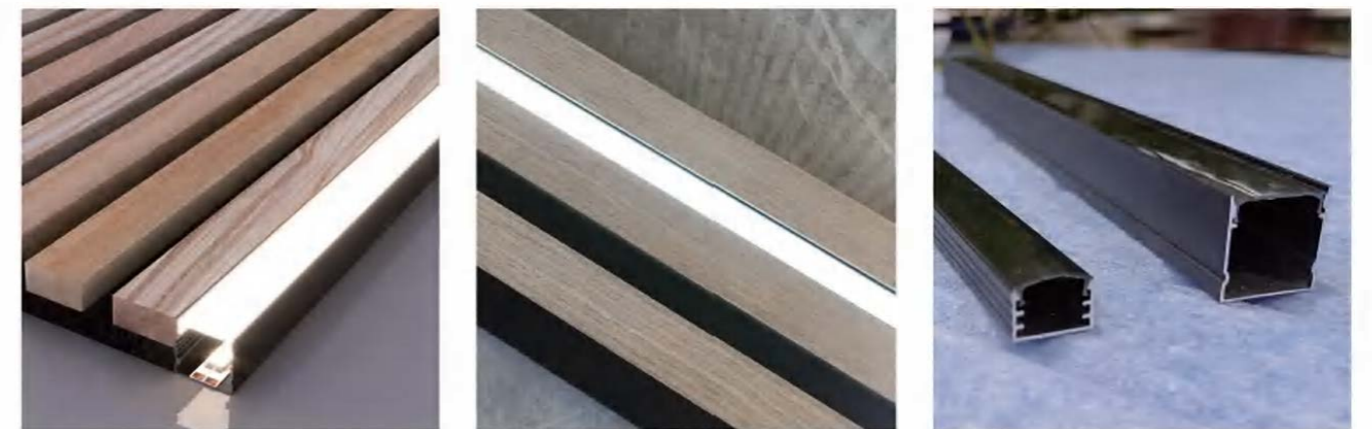

Veneer material optional: natural wood,tech wood,PVC,melamine
MDF board and felt board density and quality can be customized.

CLASSICAL SLAT ACOUSTIC PANELS

The ultimate and original acoustic slat wood panel.
 Backing felt produced from recycled material.
 Quick and easy installation.
 Superior sound absorption.
 Over 50 years of experience providing luxury wood products.
 Premium wood wall paneling solution.

Customizable wood slat widths and gaps

SLAT ACOUSTIC PANELS WITH LED LIGHT

HEXAGON ACOUSTIC PANELS

This texture uses hexagonal tiling. This hexagonal pattern contains regular hexagon shapes with each row offset in order to interlink with one another. It is one of the three regular tilings of the Euclidean plane and is a significant structure in nature.

Our hexagon, typically crafted from medium density fiberboard, offer a minimalist Nordic look while also aiding in sound wave diffusion.

A seamless wood texture with the ability to be installed as both wall and ceiling panelling

PVC SLAT ACOUSTIC PANELS

The PVC acoustic slat colour wall panel range is a beautifully designed decorative wall and ceiling panel which boasts high-quality acoustic properties. The panels can be easily applied to both walls and ceilings. The colour range is produced with a luxury quality, smooth laminate finish. Lamella strips with a clean, modern appearance are mounted onto a uniquely designed, recycled acoustic felt material. Fast and simple installation allows you to quickly transform any space.