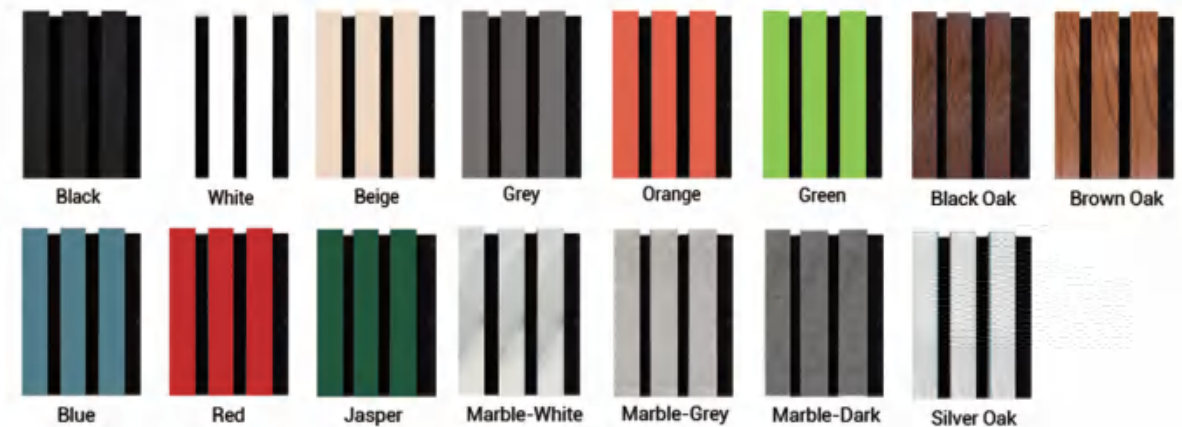

PVC SLAT ACOUSTIC PANELS

The PVC acoustic slat colour wall panel range is a beautifully designed decorative wall and ceiling panel which boasts high-quality acoustic properties. The panels can be easily applied to both walls and ceilings. The colour range is produced with a luxury quality, smooth laminate finish. Lamella strips with a clean, modern appearance are mounted onto a uniquely designed, recycled acoustic felt material. Fast and simple installation allows you to quickly transform any space.

3-SIDES VENEER SLAT ACOUSTIC PANELS

The veneer in our lamellas is wrapped around on each side, unlike cheaper solutions available on the market, in which it is either not visible on the sides or sides they are glued from another piece of veneer so you can see the veneer joints at the corners of the lamellas.