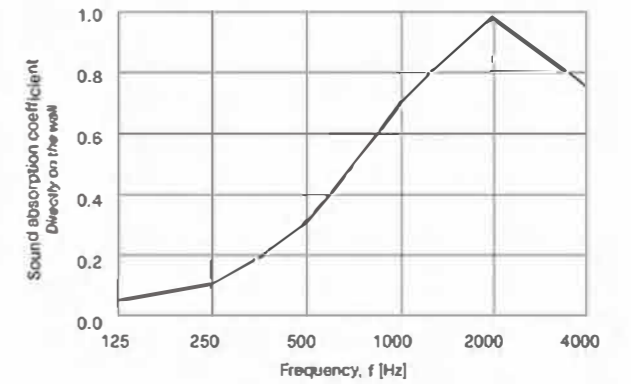

FEATURES

Sound insulation