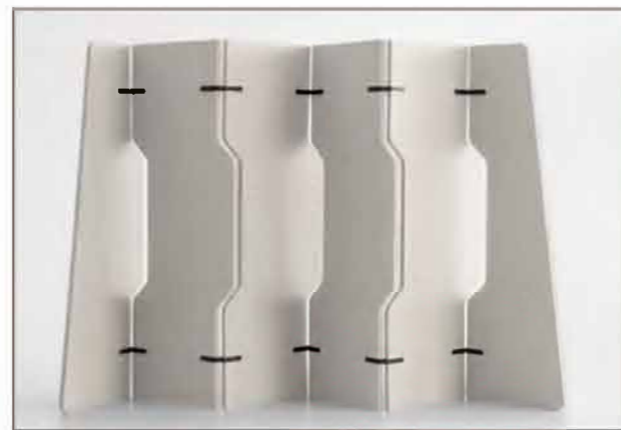

Our ROOM DIVIDER is a sound absorber of a very special kind, because in addition to delivering effective sound-conditioning, it provides increased privacy for your employees and allow you to freshen up all types of rooms with the latest trend colors.

Our ROOM DIVIDER score with a very good sound-absorption capacity and can be flexibly deployed wherever you need to reduce the noise level. The easy-to-assemble acoustic partitions blend harmoniously into the office architecture and create pleasant acoustic conditions for concentrated work.