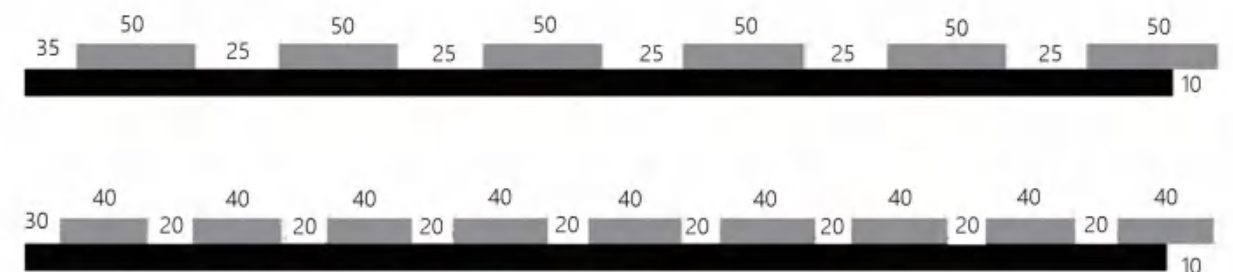

Customizable wood slat widths and gaps