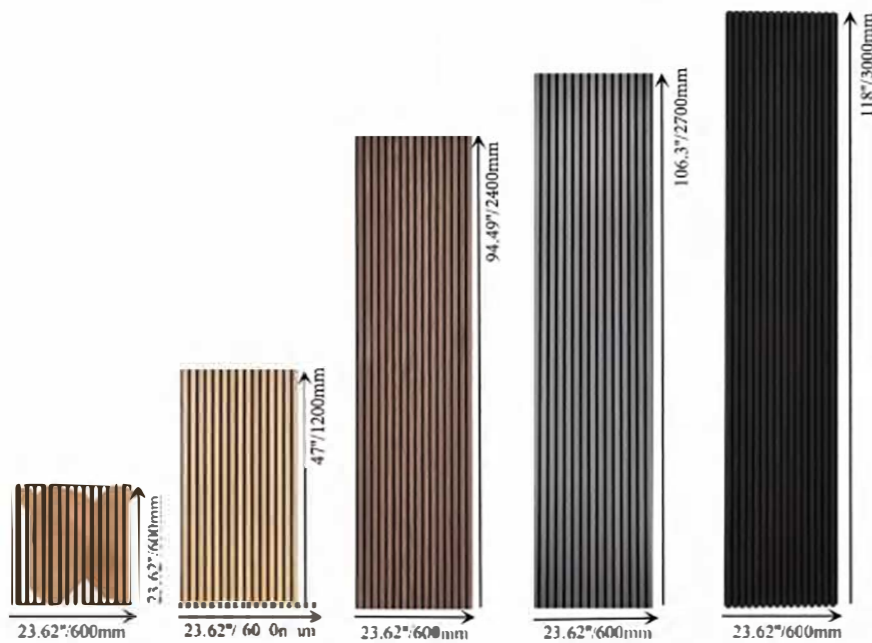

HOT SALE SIZE