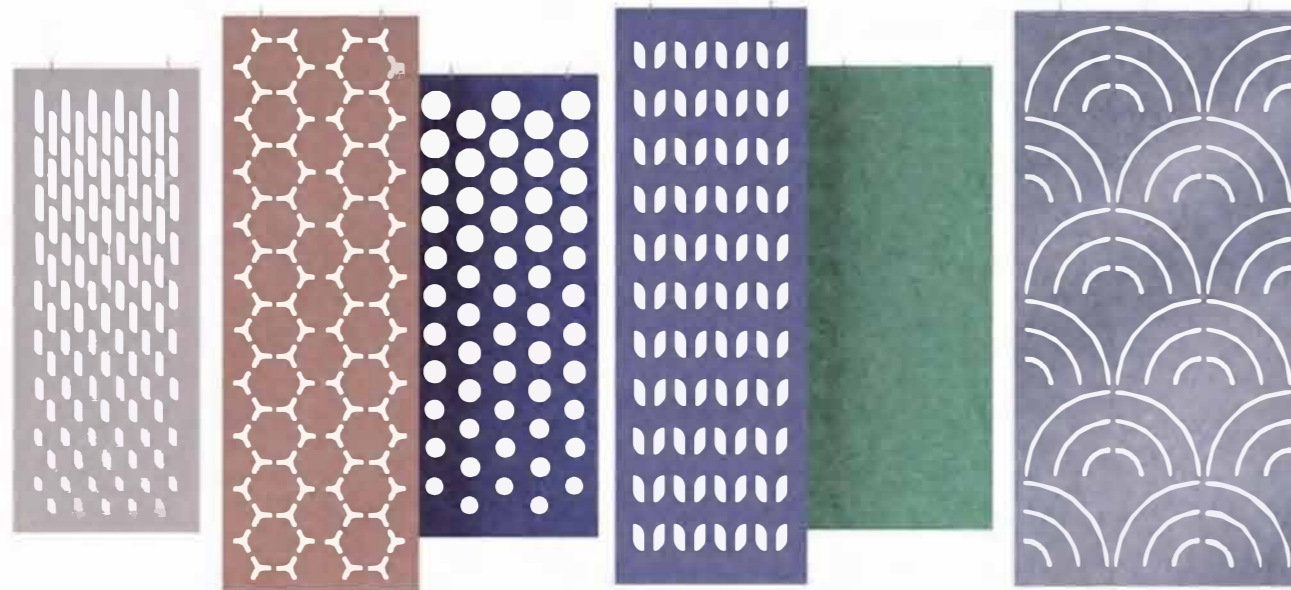

FELT OFFICE DIVIDER