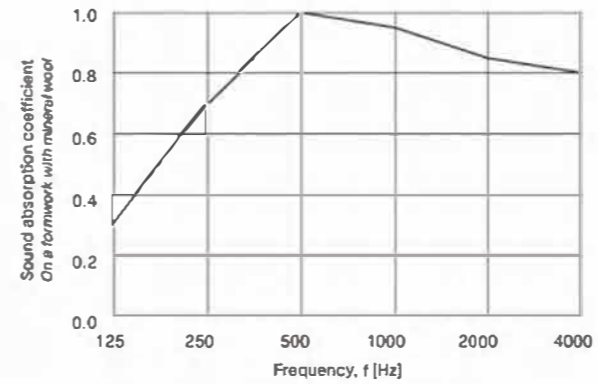

FEATURES

Sound insulation