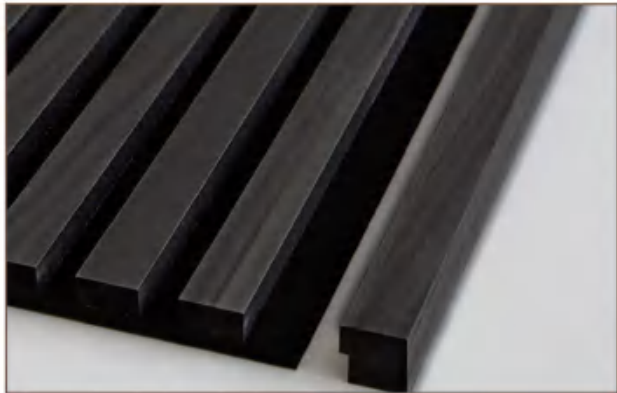

WOOD SLAT ACOUSTIC PANELS ACCESSORIES

Top Trim

PET FELT ACOUSTIC PANELS