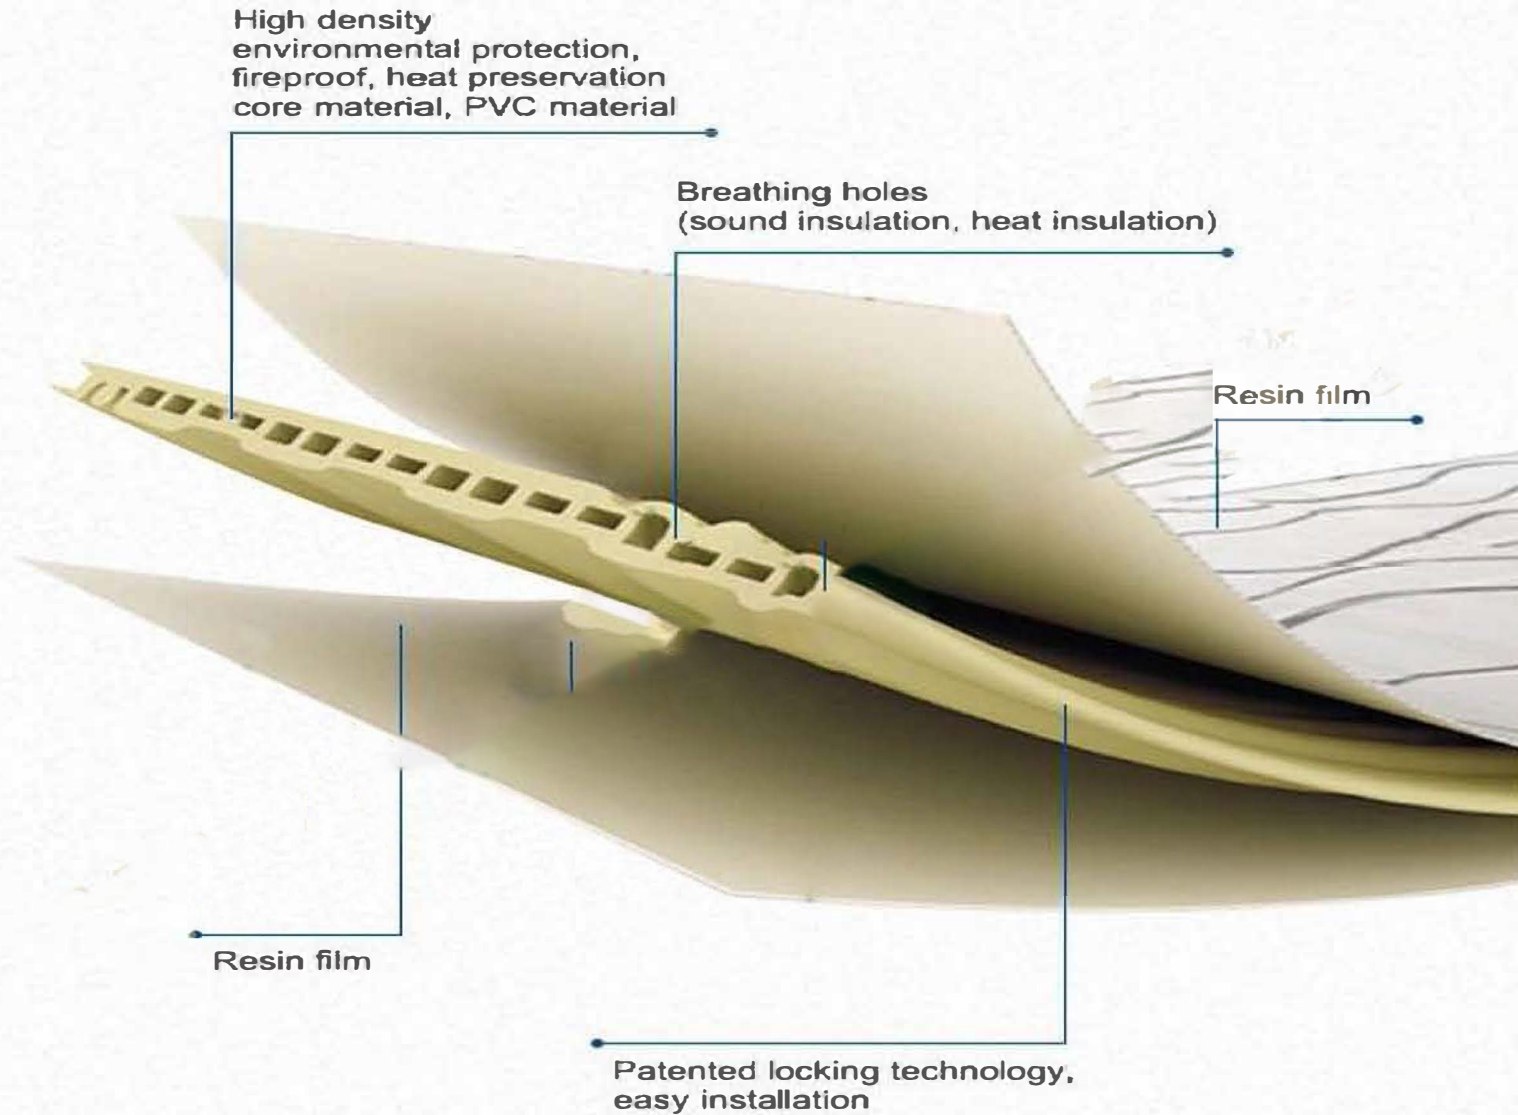

Ceilings Catalog

Directory

PVC Ceiling

Product Feature.....	1
Production Parameter.....	3
Common Printing.....	4
Hot Stamping.....	7
Wood Design(Common Printing &Hot Stamping).....	9
Laminated Printing.....	10
Wood Design & Marble Design	11
600*600mm Square Series.....	13
600*1200mm Series.....	14
Accessories.....	15

1600*600mm Square Series..... 16

600*1200mm Series..... 17

Product Feature

PVC Ceiling

Product Feature

PVC Ceiling

- 1) High shiny surface ,smooth.
- 2)The variety of colors and patterns.
- 3)High intensity,resist corrode ,long lifetime,simple to maintain.
- 4)Healthy and environment.
- 5)Widely used for decorating the Ceiling panel of the rooms and house.

Strength And Strong

Waterproof And Anti-corrosion

Application

Household Ornament : Door panel of indent independent house or bathroom.

Public and Management Place :Toilet of building and hall.

Common Office :Ceiling & Wall panel of business Place.

Widely used for bathroom, kitchen, house room, drawing room, hotel, school,hospital and other business building's wall or ceiling.

Product Feature

PVC Ceiling

1	厚度 Thickness	0.5cm, 0.6cm, 0.7cm, 0.75cm, 0.8cm, 0.85cm, 0.9cm, 0.95cm, 1.0cm, 1.1cm, 1.2cm, 1.5cm
2	宽度 Width	6cm 10cm 20cm 25cm 30cm 59.5cm 60.3cm
3	长度 Length	2m, 2.7m, 3m, 3.66m, 4m, 5.8m, 5.95m, or by customer require
4	克重 Weight	1.8kg, 1.9kg, 2.0kg, 2.1kg, 2.2kg, 2.3kg, 2.4kg, 2.5kg, 2.6kg, 2.7kg, 2.8kg, 2.9kg, 3.0kg, 3.1kg, 3.2kg, 3.3kg, 3.4kg, 3.5kg, 4.0kg, 4.5kg, 5.0kg/SQM
5	PVC含量 Material	35%, 40%, 45%, 50%, 55%, 60%, 65%, 70%, 75%, 80%, 85%PVC