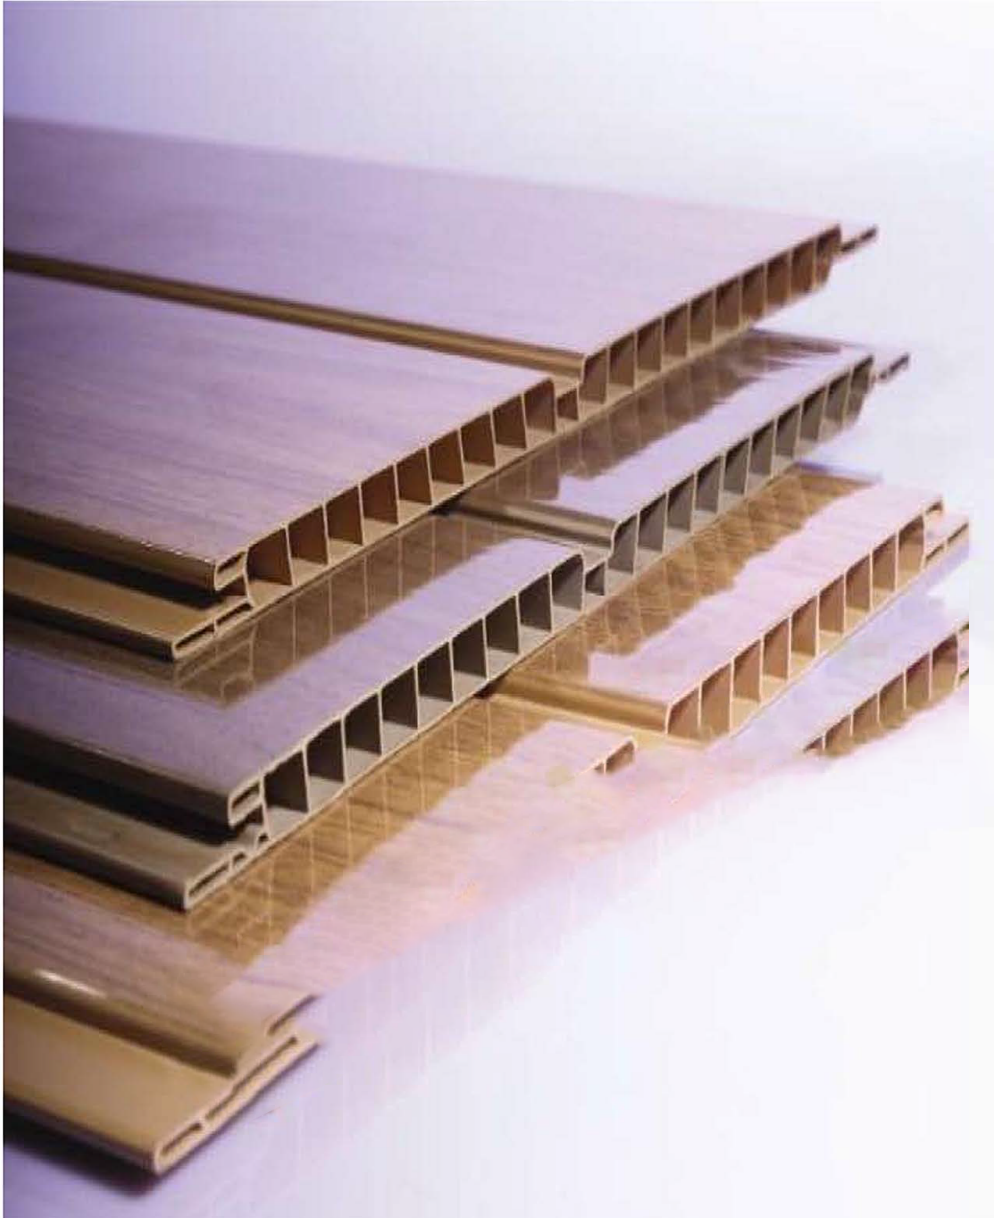

Ceilings Catalog

Directory

PVC Ceiling

Product Feature.....	1
Production Parameter.....	3
Common Printing.....	4
Hot Stamping.....	7
Wood Design(Common Printing &Hot Stamping).....	9
Laminated Printing.....	10
Wood Design & Marble Design	11
600*600mm Square Series.....	13
600*1200mm Series.....	14
Accessories.....	15

1600*600mm Square Series..... 16

600*1200mm Series..... 17

Product Feature

PVC Ceiling

Product Feature

PVC Ceiling

- 1) High shiny surface ,smooth.
- 2)The variety of colors and patterns.
- 3)High intensity,resist corrode ,long lifetime,simple to maintain.
- 4)Healthy and environment.
- 5)Widely used for decorating the Ceiling panel of the rooms and house.

Strength And Strong

Waterproof And Anti-corrosion

Application

Household Ornament : Door panel of indent independent house or bathroom.

Public and Management Place :Toilet of building and hall.

Common Office :Ceiling & Wall panel of business Place.

Widely used for bathroom, kitchen, house room, drawing room, hotel, school,hospital and other business building's wall or ceiling.

Product Feature

PVC Ceiling

1	厚度 Thickness	0.5cm, 0.6cm, 0.7cm, 0.75cm, 0.8cm, 0.85cm, 0.9cm, 0.95cm, 1.0cm, 1.1cm, 1.2cm, 1.5cm
2	宽度 Width	6cm 10cm 20cm 25cm 30cm 59.5cm 60.3cm
3	长度 Length	2m, 2.7m, 3m, 3.66m, 4m, 5.8m, 5.95m, or by customer require
4	克重 Weight	1.8kg, 1.9kg, 2.0kg, 2.1kg, 2.2kg, 2.3kg, 2.4kg, 2.5kg, 2.6kg, 2.7kg, 2.8kg, 2.9kg, 3.0kg, 3.1kg, 3.2kg, 3.3kg, 3.4kg, 3.5kg, 4.0kg, 4.5kg, 5.0kg/SQM
5	PVC含量 Material	35%, 40%, 45%, 50%, 55%, 60%, 65%, 70%, 75%, 80%, 85%PVC