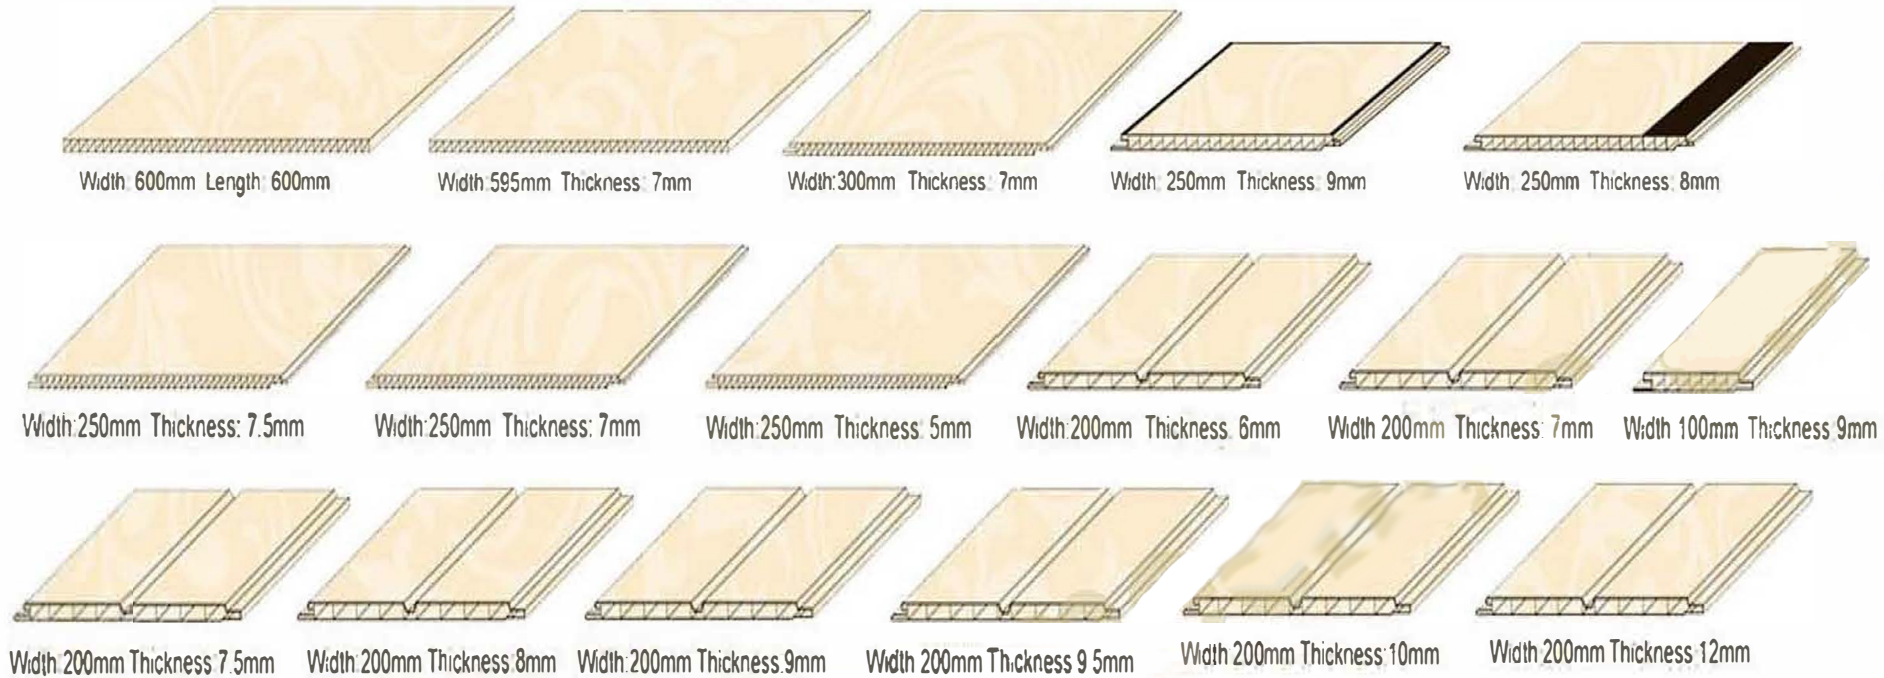

Ceilings Catalog

Directory

PVC Ceiling

Product Feature.....	1
Production Parameter.....	3
Common Printing.....	4
Hot Stamping.....	7
Wood Design(Common Printing &Hot Stamping).....	9
Laminated Printing.....	10
Wood Design & Marble Design	11
600*600mm Square Series.....	13
600*1200mm Series.....	14
Accessories.....	15

1600*600mm Square Series..... 16

600*1200mm Series..... 17

Product Feature

PVC Ceiling

Product Feature

PVC Ceiling

- 1) High shiny surface ,smooth.
- 2)The variety of colors and patterns.
- 3)High intensity,resist corrode ,long lifetime,simple to maintain.
- 4)Healthy and environment.
- 5)Widely used for decorating the Ceiling panel of the rooms and house.

Strength And Strong

Waterproof And Anti-corrosion

Application

Household Ornament : Door panel of indent independent house or bathroom.

Public and Management Place :Toilet of building and hall.

Common Office :Ceiling & Wall panel of business Place.

Widely used for bathroom, kitchen, house room, drawing room, hotel, school,hospital and other business building's wall or ceiling.

Product Feature

PVC Ceiling

1	厚度 Thickness	0.5cm, 0.6cm, 0.7cm, 0.75cm, 0.8cm, 0.85cm, 0.9cm, 0.95cm, 1.0cm, 1.1cm, 1.2cm, 1.5cm
2	宽度 Width	6cm 10cm 20cm 25cm 30cm 59.5cm 60.3cm
3	长度 Length	2m, 2.7m, 3m, 3.66m, 4m, 5.8m, 5.95m, or by customer require
4	克重 Weight	1.8kg, 1.9kg, 2.0kg, 2.1kg, 2.2kg, 2.3kg, 2.4kg, 2.5kg, 2.6kg, 2.7kg, 2.8kg, 2.9kg, 3.0kg, 3.1kg, 3.2kg, 3.3kg, 3.4kg, 3.5kg, 4.0kg, 4.5kg, 5.0kg/SQM
5	PVC含量 Material	35%, 40%, 45%, 50%, 55%, 60%, 65%, 70%, 75%, 80%, 85%PVC