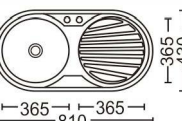

Sink Catalog

圆盆系列

Round basin series

Size:420x420x(180~200)mm
Inch:16.5"x16.5"x(7"-7.9")

Size:720x450x200mm
Inch:28.3"x17.7"x7.9"

Size:480x480x(160~200)mm
Inch:18.9"x18.9"x(6.3"-7.9")

Size:770x500x(160~200)mm
Inch:30.3"x19.6"x(6.3"-7.9")

Size:480x480x(160~200)mm
Inch:18.9"x18.9"x(6.3"-7.9")

Size:810x430x(160~200)mm
Inch:31.9"x16.9"x(6.3"-7.9")

Size:490x490x(160~200)mm
Inch:19.3"x19.3"x(6.3"-7.9")

Size:810x430x(180~200)mm
Inch:31.9"x16.9"x(7"-7.9")

Size:460x410x200mm
Inch:18.1"x16.1"x7.9"

Size:380x380x(160~200)mm
Inch:15"x15"x(6.3"-7.9")

Size:470x340x200mm
Inch:18.5"x13.4"x7.9"

Size:420x370x150mm
Inch:16.5"x14.5"x5.9"

Size:480x480x200mm
Inch:18.9"x18.9"x7.9"

Size:813x478x200mm
Inch:32"x18.8"x7.9"

Size:780x430x200mm
Inch:30.7"x16.9"x7.9"

Size:840x480x200mm
Inch:33"x18.9"x7.9"

Size:800x600x200mm
Inch:31.5"x23.6"x7.9"

Size:850x515x200mm
Inch:33.5"x20.2"x7.9"

Size:780x430x180mm
Inch:30.7"x16.9"x7.1"