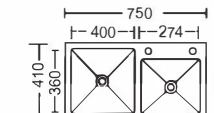

Size: 800x450x(200~230)mm
Inch: 31.5"x17.7"x(7.9"-9")

Size: 600x450x200mm
Inch: 23.6"x17.7"x7.9"

Size: 800x490x(200~230)mm
Inch: 23.6"x16.5"x7.9"

Size: 780x480x200mm
Inch: 30.7"x18.9"x7.9"

Size: 820x450x(200~230)mm
Inch: 32.2"x17.7"x(7.9"-9")

手工盆系列

Handmade style customize size

Size:820x450x200mm
Inch:32.3"x17.7"x7.9"

Size:800x800x230mm
Inch:31.5"x31.5"x9.1"

Size:820x450x200mm
Inch:32.3"x17.7"x7.9"

Size:780x460x(200~230)mm
Inch:30.7"x18.1"x(7.9"-9.1")

Size:720x400x(200~230)mm
Inch:28.3"x15.7"x(7.9"-9")

Size:800x450x(200~230)mm
Inch:31.5"x17.7"x(7.9"-9")

Size:820x450x(200~230)mm
Inch:32.2"x17.7"x(7.9"-9")

Size:730x500x(200~230)mm
Inch:28.7"x19.6"x(7.9"-9")

Size:750x410x(200~230)mm
Inch:29.5"x16.1"x(7.9"-9")

Size:820x450x(200~230)mm
Inch:32.2"x17.7"x(7.9"-9")

Size:820x450x(200~230)mm
Inch:32.2"x17.7"x(7.9"-9")

Size:950x460x(200~230)mm
Inch:37.4"x18.1"x(7.9"-9")