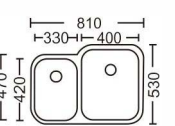

Size:285x240x(140~160)mm
Inch:11"x9.4"x(5.5"-6.3")

Size:329x249x150mm
Inch:12.9"x9.8"x5.9"

Size:340x310x200mm
Inch:13.3"x12.2"x7.9"

Size:370x310x135mm
Inch:14.5"x12.2"x5.3"

Size:390x360x200mm
Inch:15.3"x14.1"x7.9"

Size:570x480x200mm
Inch:22.4"x18.9"x7.9"

Size:810x530x170mm
Inch:31.9"x20.9"x6.6"

Size:570x480x200mm
Inch:22.4"x18.9"x7.9"

Size:820x470x200mm
Inch:32.2"x18.5"x7.9"

Size:775x435x200mm
Inch:30.5"x17.1"x7.9"

手工盆系列 Handmade style customize size

Size:600x450x254mm
Inch:24"x18"x10"

Size:800x460x200mm
Inch:31.5"x18.1"x7.9"

Size:450x400x200mm
Inch:17.7"x15.8"x7.9"

Size:810x460x200mm
Inch:31.8"x18.1"x7.9"

Size:810x530x200mm
Inch:31.9"x20.9"x7.9"

Size:500x400x(200~230)mm
Inch:19.6"x15.7"x(7.9"-9")

Size:550x430x(200~230)mm
Inch:21.6"x16.9"x(7.9"-9")

Size:680x450x(200~230)mm
Inch:26.7"x17.7"x(7.9"-9")

Size:600x450x(200~230)mm
Inch:23.6"x17.7"x(7.9"-9")