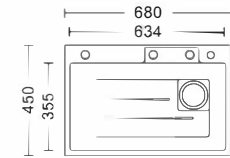

Size: 740x440x200mm
Inch: 29.1"x17.3"x7.9"

Size: 600x450x220mm
Inch: 23.6"x17.7"x8.7"

Size: 650x380x120mm
Inch: 25.6"x15"x4.7"

Size: 440x440x200mm
Inch: 17.3"x17.3"x7.9"

Size: 740x440x200mm
Inch: 29.1"x17.3"x7.9"

Size: 600x450x220mm
Inch: 23.6"x17.7"x8.7"

Size: 870x440x200mm
Inch: 34.2"x17.3"x7.9"

Size: 620x450x220mm
Inch: 24.4"x17.7"x8.7"

飞雨盆系列

Flying Rain basin series

Size: 620x450x220mm
Inch: 24.4"x17.7"x8.7"

Size: 680x450x220mm
Inch: 26.8"x17.7"x8.7"

Size: 720x450x220mm
Inch: 28.3"x17.7"x8.7"

Size: 750x450x220mm
Inch: 29.5"x17.7"x8.7"

Size: 620x450x220mm
Inch: 24.4"x17.7"x8.7"

Size: 700x450x220mm
Inch: 27.6"x17.7"x8.7"

Size: 720x450x220mm
Inch: 28.3"x17.7"x8.7"