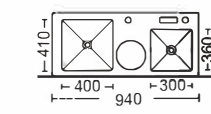

Size:780x460x(200~230)mm
Inch:30.7"x18.1"x(7.9"-9.1")

Size:1000x460x(200~230)mm
Inch:39.3"x18.1"x(7.9"-9")

Size:1000x480x(200~230)mm
Inch:39.3"x18.9"x(7.9"-9")

Size:1020x450x(200~230)mm
Inch:40.1"x17.7"x(7.9"-9")

Size:1000x460x(200~230)mm
Inch:39.3"x18.1"x(7.9"-9")

Size:1160x510x(200~230)mm
Inch:45.7"x20"x(7.9"-9")

Size:840x560x254mm
Inch:33"x22"x10"

Size:1200x500x(200~230)mm
Inch:47.2"x19.6"x(7.9"-9")

Size:838x558x254mm
Inch:33"x22"x10"

Size:1200x500x(200~230)mm
Inch:47.2"x19.6"x(7.9"-9")

Size:940x460x220mm
Inch:37"x18.1"x8.7"

带架子水槽系列 Sink series with shelf

Size:1000x480x(200~230)mm
Inch:39.3"x18.9"x(7.9"-9")

Size:500x400x160mm
Inch:19.6"x15.7"x6.3"