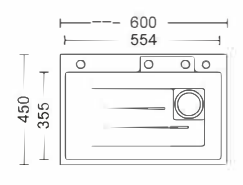

Size: 1200x500x145mm
Inch: 47.2"x19.6"x5.7"

Size: 650x380x120mm
Inch: 25.6"x15"x4.7"

Size: 440x440x200mm
Inch: 17.3"x17.3"x7.9"

Size: 870x440x200mm
Inch: 34.2"x17.3"x7.9"

欧洲系列CE款式 European series CE style

Size: 400x400x120mm
Inch: 15.8"x15.8"x4.7"

Size: 650x380x120mm
Inch: 25.6"x15"x4.7"

Size: 590x440x200mm
Inch: 23.2"x17.3"x7.9"

Size: 600x450x220mm
Inch: 23.6"x17.7"x8.7"

Size: 400x400x120mm
Inch: 15.8"x15.8"x4.7"