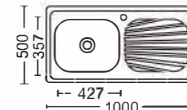

Size:800x600x(145~200)mm
Inch:31.5"x23.6"x(5.7"-7.9")

Size:630x475x150mm
Inch:24.8"x18.7"x5.9"

Size:750x400x(145~200)mm
Inch:29.5"x15.7"x(5.7"-7.9")

Size:780x480x200mm
Inch:30.7"x18.8"x7.9"

Size:860x430x(150~200)mm
Inch:33.9"x16.9"x(5.9"-7.9")

Size:630x490x(160~200)mm
Inch:24.8"x19.3"x(6.3"-7.9")

Size:750x400x(145~200)mm
Inch:29.5"x15.7"x(5.7"-7.9")

Size:800x400x(145~200)mm
Inch:31.5"x15.7"x(5.7"-7.9")

Size:900x500x(145~200)mm
Inch:35.4"x19.6"x(5.7"-7.9")

Size:660x420x(145~200)mm
Inch:25.9"x16.5"x(5.7"-7.9")

Size:760x420x(145~200)mm
Inch:29.9"x16.5"x(5.7"-7.9")

Size:800x500x200mm
Inch:31.5"x19.7"x7.9"

Size:915x460x(145~200)mm
Inch:35.8"x18.1"x(5.7"-7.9")

带板盆系列

With plate basin series

Size:950x460x210mm
Inch:37.4"x18.1"x8.3"

Size:1000x500x(145~200)mm
Inch:39.3"x19.6"x(5.7"-7.9")

Size:1200x500x(160~200)mm
Inch:47.2"x19.6"x(6.3"-7.9")

Size:1080x490x210mm
Inch:42.5"x19.3"x8.3"