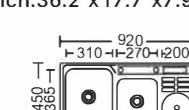

Size:1000x500x(145~200)mm
Inch:39.3"x19.6"x(5.7"-7.9")

Size:1000x600x(160~200)mm
Inch:39.3"x23.6"x(6.3"-7.9")

Size:1200x500x(160~200)mm
Inch:47.2"x19.6"x(6.3"-7.9")

Size:1200x500x(150~200)mm
Inch:47.2"x19.6"x(5.9"-7.9")

Size:1000x500x(145~200)mm
Inch:39.3"x19.6"x(5.7"-7.9")

Size:1060x460x145mm
Inch:41.7"x18.1"x5.7"

Size:1500x500x(160~200)mm
Inch:59"x19.6"x(6.3"-7.9")

Size:1200x500x(150~200)mm
Inch:47.2"x19.6"x(5.9"-7.9")

Size:1000x500x(145~200)mm
Inch:39.3"x19.6"x(5.7"-7.9")

Size:1090x517x153mm
Inch:42.9"x20.3"x6"

Size:920x450x200mm
Inch:36.2"x17.7"x7.9"

Size:1200x500x(150~200)mm
Inch:47.2"x19.6"x(5.9"-7.9")

台下盆 Undercounter basin series