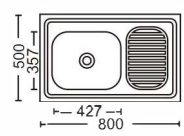

Size:813x478x200mm
Inch:32"x18.8"x7.9"

Size:780x430x200mm
Inch:30.7"x16.9"x7.9"

Size:840x480x200mm
Inch:33"x18.9"x7.9"

Size:800x600x200mm
Inch:31.5"x23.6"x7.9"

Size:850x515x200mm
Inch:33.5"x20.2"x7.9"

Size:780x430x180mm
Inch:30.7"x16.9"x7.1"

Size:780x430x180mm
Inch:30.7"x16.9"x7.1"

Size:800x500x200mm
Inch:31.5"x19.6"x7.9"

Size:500x500(145~200)mm
Inch:19.6"x19.6"x(5.7"~7.9")

Size:760x420x200mm
Inch:30"x16.5"x7.9"

Size:780x430x(180~200)mm
Inch:30.7"x16.9"x(7.1"~7.9")

Size:830x490x155mm
Inch:32.7"x19.3"x6.1"

Size:840x555x155mm
Inch:33"x21.8"x6.1"

Size:600x500(145~200)mm
Inch:23.6"x19.6"x(5.7"~7.9")

带板盆系列

With plate basin series

Size:600x600x(145~200)mm
Inch:23.6"x23.6"x(5.7"-7.9")

Size:700x287x200mm
Inch:27.5"x11.2"x7.9"

Size:760x460x200mm
Inch:29.9"x18.1"x7.9"

Size:800x500x(145~200)mm
Inch:31.5"x19.6"x(5.7"-7.9")

Size:620x480x110mm
Inch:24.4"x18.8"x4.3"

Size:730x480x200mm
Inch:28.7"x18.9"x7.9"