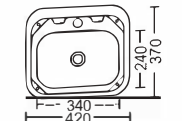

Size:480x480x(160~200)mm
Inch:18.9"x18.9"x(6.3"-7.9")

Size:810x430x(160~200)mm
Inch:31.9"x16.9"x(6.3"-7.9")

Size:490x490x(160~200)mm
Inch:19.3"x19.3"x(6.3"-7.9")

Size:810x430x(180~200)mm
Inch:31.9"x16.9"x(7"-7.9")

Size:510x510x(160~200)mm
Inch:20"x20"x(6.3"-7.9")

Size:1200x460x(160~200)mm
Inch:47"x18"x(6.3"-7.9")

Size:570x450x(160~200)mm
Inch:22.4"x17.7"x(6.3"-7.9")

单盆系列

Single basin series

Size:360x360mm
Inch:14.1"x14.1"

Size:460x410x200mm
Inch:18.1"x16.1"x7.9"

Size:380x380x(160~200)mm
Inch:15"x15"x(6.3"-7.9")

Size:470x340x200mm
Inch:18.5"x13.4"x7.9"

Size:420x370x150mm
Inch:16.5"x14.5"x5.9"

Size:480x480x200mm
Inch:18.9"x18.9"x7.9"

Size:450x450x220mm
Inch:17.7"x17.7"x8.7"

Size:500x400x(160~200)mm
Inch:19.6"x15.7"x(6.3"-7.9")

Size:460x410x200mm
Inch:18.1"x16.1"x7.9"

Size:500x400x200mm
Inch:19.7"x15.7"x7.9"

单盆系列

Single basin series

Size: 500x400x200mm
Inch: 19.7"x15.7"x7.9"