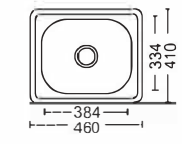

Size:460x410x200mm
Inch:18.1"x16.1"x7.9"