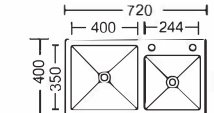

Size: 800x500x200mm
Inch: 31.5"x19.7"x7.9"

Size: 780x430x(200~230)mm
Inch: 30.7"x16.9"x(7.9"-9")

Size: 680x450x(200~230)mm
Inch: 26.7"x17.7"x(7.9"-9")

Size: 800x490x(200~230)mm
Inch: 23.6"x16.5"x7.9"

Size: 780x480x200mm
Inch: 30.7"x18.9"x7.9"

Size: 800x450x(200~230)mm
Inch: 31.5"x17.7"x(7.9"-9")

Size: 600x450x200mm
Inch: 23.6"x17.7"x7.9"

Size: 800x490x(200~230)mm
Inch: 23.6"x16.5"x7.9"

Size: 780x480x200mm
Inch: 30.7"x18.9"x7.9"

Size: 820x450x(200~230)mm
Inch: 32.2"x17.7"x(7.9"-9")

手工盆系列

Handmade style customize size

Size:820x450x200mm
Inch:32.3"x17.7"x7.9"

Size:800x800x230mm
Inch:31.5"x31.5"x9.1"

Size:820x450x200mm
Inch:32.3"x17.7"x7.9"

Size:780x460x(200~230)mm
Inch:30.7"x18.1"x(7.9"-9.1")

Size:720x400x(200~230)mm
Inch:28.3"x15.7"x(7.9"-9")

Size:800x450x(200~230)mm
Inch:31.5"x17.7"x(7.9"-9")

Size:820x450x(200~230)mm
Inch:32.2"x17.7"x(7.9"-9")

Size:730x500x(200~230)mm
Inch:28.7"x19.6"x(7.9"-9")