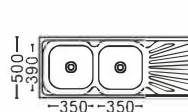

Size:800x600x(145~200)mm
Inch:31.5"x23.6"x(5.7"-7.9")

Size:630x475x150mm
Inch:24.8"x18.7"x5.9"

Size:750x400x(145~200)mm
Inch:29.5"x15.7"x(5.7"-7.9")

Size:780x480x200mm
Inch:30.7"x18.8"x7.9"

Size:860x430x(150~200)mm
Inch:33.9"x16.9"x(5.9"-7.9")

Size:1000x500x(145~200)mm
Inch:39.3"x19.6"x(5.7"-7.9")

Size:1000x600x(160~200)mm
Inch:39.3"x23.6"x(6.3"-7.9")

Size:1200x500x(160~200)mm
Inch:47.2"x19.6"x(6.3"-7.9")

Size:1200x500x(150~200)mm
Inch:47.2"x19.6"x(5.9"-7.9")

Size:1000x500x(145~200)mm
Inch:39.3"x19.6"x(5.7"-7.9")

Size:1060x460x145mm
Inch:41.7"x18.1"x5.7"

Size:1500x500x(160~200)mm
Inch:59"x19.6"x(6.3"-7.9")

Size:1200x500x(150~200)mm
Inch:47.2"x19.6"x(5.9"-7.9")

Size:1000x500x(145~200)mm
Inch:39.3"x19.6"x(5.7"-7.9")

Size:1090x517x153mm
Inch:42.9"x20.3"x6"

Size:920x450x200mm
Inch:36.2"x17.7"x7.9"

Size:1200x500x(150~200)mm
Inch:47.2"x19.6"x(5.9"-7.9")

台下盆 Undercounter basin series