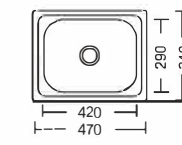

Size:480x480x(160~200)mm
Inch:18.9"x18.9"x(6.3"-7.9")

Size:810x430x(160~200)mm
Inch:31.9"x16.9"x(6.3"-7.9")

Size:490x490x(160~200)mm
Inch:19.3"x19.3"x(6.3"-7.9")

Size:810x430x(180~200)mm
Inch:31.9"x16.9"x(7"-7.9")

Size:510x510x(160~200)mm
Inch:20"x20"x(6.3"-7.9")

Size:1200x460x(160~200)mm
Inch:47"x18"x(6.3"-7.9")

Size:570x450x(160~200)mm
Inch:22.4"x17.7"x(6.3"-7.9")

单盆系列

Single basin series

Size:360x360mm
Inch:14.1"x14.1"

Size:460x410x200mm
Inch:18.1"x16.1"x7.9"

Size:380x380x(160~200)mm
Inch:15"x15"x(6.3"-7.9")

Size:470x340x200mm
Inch:18.5"x13.4"x7.9"

Size:420x370x150mm
Inch:16.5"x14.5"x5.9"

Size:480x480x200mm
Inch:18.9"x18.9"x7.9"

Size:813x478x200mm
Inch:32"x18.8"x7.9"

Size:780x430x200mm
Inch:30.7"x16.9"x7.9"

Size:840x480x200mm
Inch:33"x18.9"x7.9"

Size:800x600x200mm
Inch:31.5"x23.6"x7.9"

Size:850x515x200mm
Inch:33.5"x20.2"x7.9"

Size:780x430x180mm
Inch:30.7"x16.9"x7.1"