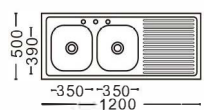

Size:1000x500x(145~200)mm
Inch:39.3"x19.6"x(5.7"-7.9")

Size:1060x460x145mm
Inch:41.7"x18.1"x5.7"

Size:1500x500x(160~200)mm
Inch:59"x19.6"x(6.3"-7.9")

Size:1200x500x(150~200)mm
Inch:47.2"x19.6"x(5.9"-7.9")

Size:1000x500x(145~200)mm
Inch:39.3"x19.6"x(5.7"-7.9")

Size:1090x517x153mm
Inch:42.9"x20.3"x6"

Size:920x450x200mm
Inch:36.2"x17.7"x7.9"

Size:1200x500x(150~200)mm
Inch:47.2"x19.6"x(5.9"-7.9")

台下盆 Undercounter basin series

Size:1200x500x(160~200)mm
Inch:47.2"x19.6"x(6.3"-7.9")

Size:1200x600x200mm
Inch:47.2"x23.6"x7.9"

Size:1200x500x(160~200)mm
Inch:47.2"x19.6"x(6.3"-7.9")

Size:1200x600x(160~200)mm
Inch:47.2"x23.6"x(6.3"-7.9")

Size:1200x500x200mm
Inch:47.2"x19.6"x7.9"

Size:1500x500x(160~200)mm
Inch:59"x19.6"x(6.3"-7.9")

Size:1200x500x200mm
Inch:47.2"x19.6"x7.9"

Size:1800x500x(160~200)mm
Inch:70.6"x19.6"x(6.3"-7.9")

Size:1200x500x200mm
Inch:47.2"x19.7"x7.9"