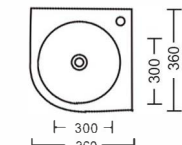

Size:480x480x(160~200)mm
Inch:18.9"x18.9"x(6.3"-7.9")

Size:810x430x(160~200)mm
Inch:31.9"x16.9"x(6.3"-7.9")

Size:490x490x(160~200)mm
Inch:19.3"x19.3"x(6.3"-7.9")

Size:810x430x(180~200)mm
Inch:31.9"x16.9"x(7"-7.9")

Size:510x510x(160~200)mm
Inch:20"x20"x(6.3"-7.9")

Size:1200x460x(160~200)mm
Inch:47"x18"x(6.3"-7.9")

Size:570x450x(160~200)mm
Inch:22.4"x17.7"x(6.3"-7.9")

单盆系列

Single basin series

Size:360x360mm
Inch:14.1"x14.1"

Size:460x410x200mm
Inch:18.1"x16.1"x7.9"

Size:380x380x(160~200)mm
Inch:15"x15"x(6.3"-7.9")

Size:470x340x200mm
Inch:18.5"x13.4"x7.9"

Size:420x370x150mm
Inch:16.5"x14.5"x5.9"

Size:480x480x200mm
Inch:18.9"x18.9"x7.9"

Size:813x478x200mm
Inch:32"x18.8"x7.9"

Size:780x430x200mm
Inch:30.7"x16.9"x7.9"

Size:840x480x200mm
Inch:33"x18.9"x7.9"

Size:800x600x200mm
Inch:31.5"x23.6"x7.9"

Size:850x515x200mm
Inch:33.5"x20.2"x7.9"

Size:780x430x180mm
Inch:30.7"x16.9"x7.1"