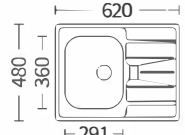

Size:780x430x180mm
Inch:30.7"x16.9"x7.1"

Size:800x500x200mm
Inch:31.5"x19.6"x7.9"

Size:500x500(145~200)mm
Inch:19.6"x19.6"x(5.7"~7.9")

Size:760x420x200mm
Inch:30"x16.5"x7.9"

Size:780x430x(180~200)mm
Inch:30.7"x16.9"x(7.1"~7.9")

Size:830x490x155mm
Inch:32.7"x19.3"x6.1"

Size:840x555x155mm
Inch:33"x21.8"x6.1"

Size:600x500(145~200)mm
Inch:23.6"x19.6"x(5.7"~7.9")

带板盆系列

With plate basin series

Size:600x600x(145~200)mm
Inch:23.6"x23.6"x(5.7"-7.9")

Size:700x287x200mm
Inch:27.5"x11.2"x7.9"

Size:760x460x200mm
Inch:29.9"x18.1"x7.9"

Size:800x500x(145~200)mm
Inch:31.5"x19.6"x(5.7"-7.9")

Size:620x480x110mm
Inch:24.4"x18.8"x4.3"

Size:730x480x200mm
Inch:28.7"x18.9"x7.9"

Size:780x440x(145~200)mm
Inch:30.7"x17.3"x(5.7"-7.9")

Size:830x440x(150~200)mm
Inch:32.7"x17.3"x(5.9"-7.9")

Size:620x480x110mm
Inch:24.4"x18.8"x4.3"

Size:750x400x(145~200)mm
Inch:29.5"x15.7"x(5.7"-7.9")

Size:780x430x200mm
Inch:30.7"x17.3"x7.9"