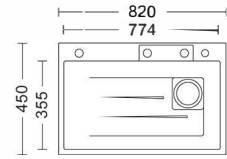

Size: 750x450x220mm
Inch: 29.5"x17.7"x8.7"

Size: 820x450x220mm
Inch: 32.2"x17.7"x8.7"

飞雨盆系列

Flying Rain basin series

Size: 820x450x220mm
Inch: 32.2"x17.7"x8.7"

Size: 850x450x220mm
Inch: 33.5"x17.7"x8.7"

Size: 820x450x220mm
Inch: 32.2"x17.7"x8.7"