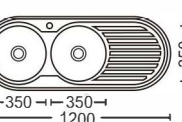

Size:480x480x(160~200)mm
Inch:18.9"x18.9"x(6.3"-7.9")

Size:810x430x(160~200)mm
Inch:31.9"x16.9"x(6.3"-7.9")

Size:490x490x(160~200)mm
Inch:19.3"x19.3"x(6.3"-7.9")

Size:810x430x(180~200)mm
Inch:31.9"x16.9"x(7"-7.9")

Size:510x510x(160~200)mm
Inch:20"x20"x(6.3"-7.9")

Size:1200x460x(160~200)mm
Inch:47"x18"x(6.3"-7.9")

Size:570x450x(160~200)mm
Inch:22.4"x17.7"x(6.3"-7.9")

单盆系列

Single basin series

Size:360x360mm
Inch:14.1"x14.1"

Size:460x410x200mm
Inch:18.1"x16.1"x7.9"

Size:380x380x(160~200)mm
Inch:15"x15"x(6.3"-7.9")

Size:470x340x200mm
Inch:18.5"x13.4"x7.9"

Size:420x370x150mm
Inch:16.5"x14.5"x5.9"

Size:480x480x200mm
Inch:18.9"x18.9"x7.9"

Size: 635x559x(145~200)mm
Inch: 25"x22"x(5.7"-7.9")

Size: 520x380x(140~200)mm
Inch: 20.5"x15"x(5.5"-7.9")

Size: 600x420x200mm
Inch: 23.6"x16.5"x7.9"

Size: 610x430x200mm
Inch: 24"x16.9"x7.9"

Size: 680x450x200mm
Inch: 26.8"x17.7"x7.9"