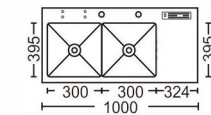

Size:1000x460x(200~230)mm
Inch:39.3"x18.1"x(7.9"-9")

Size:1160x510x(200~230)mm
Inch:45.7"x20"x(7.9"-9")

Size:840x560x254mm
Inch:33"x22"x10"

Size:1200x500x(200~230)mm
Inch:47.2"x19.6"x(7.9"-9")

Size:838x558x254mm
Inch:33"x22"x10"

Size:1200x500x(200~230)mm
Inch:47.2"x19.6"x(7.9"-9")

Size:940x460x220mm
Inch:37"x18.1"x8.7"

带架子水槽系列 Sink series with shelf

Size:1000x480x(200~230)mm
Inch:39.3"x18.9"x(7.9"-9")

Size:500x400x160mm
Inch:19.6"x15.7"x6.3"

Size:1000x500x145mm
Inch:39.3"x19.6"x5.7"

Size:1000x500x850mm
Inch:39.4 x19.7 x33.5

Size:1000x500x145mm
Inch:39.3"x19.6"x5.7"

Size:1200x500x850mm
Inch:47.2 x19.7 x33.5

Size:1200x500x160mm
Inch:47.2"x19.6"x6.3"