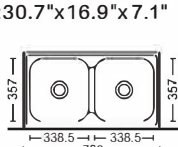

Size:800x500x200mm
Inch:31.5"x19.6"x7.9"
Size:600x420x200mm
Inch:23.6"x16.5"x7.9"

Size:770x490x200mm
Inch:30.3"x19.3"x7.9"

Size:810x430x200mm
Inch:31.9"x16.9"x7.9"

Size:880x480x200mm
Inch:34.6"x18.9"x7.9"

Size:813x478x200mm
Inch:32"x18.8"x7.9"

Size:780x430x200mm
Inch:30.7"x16.9"x7.9"

Size:840x480x200mm
Inch:33"x18.9"x7.9"

Size:800x600x200mm
Inch:31.5"x23.6"x7.9"

Size:850x515x200mm
Inch:33.5"x20.2"x7.9"

Size:780x430x180mm
Inch:30.7"x16.9"x7.1"

Size:800x500x200mm
Inch:31.5"x19.6"x7.9"

带板盆系列 With plate basin series

Size:460x460x200mm
Inch:18.1"x18.1"x7.9"

双盆系列 Double basin series

Size:680x390x200mm
Inch:26.7"x15.3"x7.9"
Size:720x380x200mm
Inch:28.3"x14.9"x7.9"
Size:750x400x200mm
Inch:29.5"x15.7"x7.9"

Size:780x430x180mm
Inch:30.7"x16.9"x7.1"

Size:800x500x200mm
Inch:31.5"x19.6"x7.9"

Size:500x500(145~200)mm
Inch:19.6"x19.6"x(5.7"~7.9")

Size:760x420x200mm
Inch:30"x16.5"x7.9"

Size:780x430x(180~200)mm
Inch:30.7"x16.9"x(7.1"~7.9")