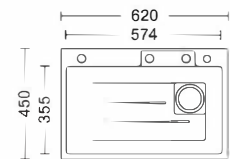

Size: 240x440x200mm
Inch: 9.4"x17.3"x7.9"

Size: 590x440x200mm
Inch: 23.2"x17.3"x7.9"

Size: 600x450x220mm
Inch: 23.6"x17.7"x8.7"

Size: 400x400x120mm
Inch: 15.8"x15.8"x4.7"

Size: 240x440x200mm
Inch: 9.4"x17.3"x7.9"

Size: 740x440x200mm
Inch: 29.1"x17.3"x7.9"

Size: 600x450x220mm
Inch: 23.6"x17.7"x8.7"

Size: 650x380x120mm
Inch: 25.6"x15"x4.7"

Size: 440x440x200mm
Inch: 17.3"x17.3"x7.9"

Size: 740x440x200mm
Inch: 29.1"x17.3"x7.9"

Size: 600x450x220mm
Inch: 23.6"x17.7"x8.7"

Size: 870x440x200mm
Inch: 34.2"x17.3"x7.9"

Size: 620x450x220mm
Inch: 24.4"x17.7"x8.7"

飞雨盆系列

Flying Rain basin series

Size: 620x450x220mm
Inch: 24.4"x17.7"x8.7"

Size: 680x450x220mm
Inch: 26.8"x17.7"x8.7"

Size: 720x450x220mm
Inch: 28.3"x17.7"x8.7"

Size: 750x450x220mm
Inch: 29.5"x17.7"x8.7"

Size: 620x450x220mm
Inch: 24.4"x17.7"x8.7"

Size: 700x450x220mm
Inch: 27.6"x17.7"x8.7"

Size: 720x450x220mm
Inch: 28.3"x17.7"x8.7"