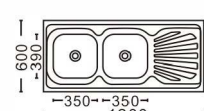

Size:813x478x200mm
Inch:32"x18.8"x7.9"

Size:780x430x200mm
Inch:30.7"x16.9"x7.9"

Size:840x480x200mm
Inch:33"x18.9"x7.9"

Size:800x600x200mm
Inch:31.5"x23.6"x7.9"

Size:850x515x200mm
Inch:33.5"x20.2"x7.9"

Size:780x430x180mm
Inch:30.7"x16.9"x7.1"

Size:1000x500x(145~200)mm
Inch:39.3"x19.6"x(5.7"-7.9")

Size:1090x517x153mm
Inch:42.9"x20.3"x6"

Size:920x450x200mm
Inch:36.2"x17.7"x7.9"

Size:1200x500x(150~200)mm
Inch:47.2"x19.6"x(5.9"-7.9")

台下盆 Undercounter basin series

Size:1200x500x(160~200)mm
Inch:47.2"x19.6"x(6.3"-7.9")

Size:1200x600x200mm
Inch:47.2"x23.6"x7.9"

Size:1200x500x(160~200)mm
Inch:47.2"x19.6"x(6.3"-7.9")

Size:1200x600x(160~200)mm
Inch:47.2"x23.6"x(6.3"-7.9")

Size:1200x500x200mm
Inch:47.2"x19.6"x7.9"

Size:1500x500x(160~200)mm
Inch:59"x19.6"x(6.3"-7.9")

Size:1200x500x200mm
Inch:47.2"x19.6"x7.9"

Size:1800x500x(160~200)mm
Inch:70.6"x19.6"x(6.3"-7.9")

Size:1200x500x200mm
Inch:47.2"x19.7"x7.9"