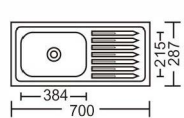

Size:813x478x200mm
Inch:32"x18.8"x7.9"

Size:780x430x200mm
Inch:30.7"x16.9"x7.9"

Size:840x480x200mm
Inch:33"x18.9"x7.9"

Size:800x600x200mm
Inch:31.5"x23.6"x7.9"

Size:850x515x200mm
Inch:33.5"x20.2"x7.9"

Size:780x430x180mm
Inch:30.7"x16.9"x7.1"

Size:780x430x180mm
Inch:30.7"x16.9"x7.1"

Size:800x500x200mm
Inch:31.5"x19.6"x7.9"

Size:500x500(145~200)mm
Inch:19.6"x19.6"x(5.7"~7.9")

Size:760x420x200mm
Inch:30"x16.5"x7.9"

Size:780x430x(180~200)mm
Inch:30.7"x16.9"x(7.1"~7.9")

Size:830x490x155mm
Inch:32.7"x19.3"x6.1"

Size:840x555x155mm
Inch:33"x21.8"x6.1"

Size:600x500(145~200)mm
Inch:23.6"x19.6"x(5.7"~7.9")

带板盆系列

With plate basin series

Size:600x600x(145~200)mm
Inch:23.6"x23.6"x(5.7"-7.9")

Size:700x287x200mm
Inch:27.5"x11.2"x7.9"

Size:760x460x200mm
Inch:29.9"x18.1"x7.9"

Size:800x500x(145~200)mm
Inch:31.5"x19.6"x(5.7"-7.9")

Size:620x480x110mm
Inch:24.4"x18.8"x4.3"

Size:730x480x200mm
Inch:28.7"x18.9"x7.9"