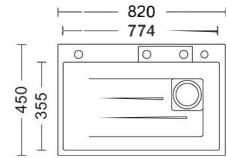

Size: 700x450x220mm
Inch: 27.6"x17.7"x8.7"

Size: 750x450x220mm
Inch: 29.5"x17.7"x8.7"

Size: 800x450x220mm
Inch: 31.4"x17.7"x8.7"

Size: 680x450x220mm
Inch: 26.8"x17.7"x8.7"

Size: 720x450x220mm
Inch: 28.3"x17.7"x8.7"

Size: 750x450x220mm
Inch: 29.5"x17.7"x8.7"

Size: 820x450x220mm
Inch: 32.2"x17.7"x8.7"

飞雨盆系列

Flying Rain basin series

Size: 820x450x220mm
Inch: 32.2"x17.7"x8.7"

Size: 850x450x220mm
Inch: 33.5"x17.7"x8.7"

Size: 820x450x220mm
Inch: 32.2"x17.7"x8.7"