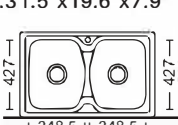

Size:800x500x200mm
Inch:31.5"x19.6"x7.9"
Size:600x420x200mm
Inch:23.6"x16.5"x7.9"

Size:770x490x200mm
Inch:30.3"x19.3"x7.9"

Size:810x430x200mm
Inch:31.9"x16.9"x7.9"

Size:880x480x200mm
Inch:34.6"x18.9"x7.9"

Size:813x478x200mm
Inch:32"x18.8"x7.9"

Size:780x430x200mm
Inch:30.7"x16.9"x7.9"

Size:840x480x200mm
Inch:33"x18.9"x7.9"

Size:800x600x200mm
Inch:31.5"x23.6"x7.9"

Size:850x515x200mm
Inch:33.5"x20.2"x7.9"

Size:780x430x180mm
Inch:30.7"x16.9"x7.1"

Size:800x500x200mm
Inch:31.5"x19.6"x7.9"

带板盆系列 With plate basin series

Size:460x460x200mm
Inch:18.1"x18.1"x7.9"

双盆系列 Double basin series

Size:680x390x200mm
Inch:26.7"x15.3"x7.9"
Size:720x380x200mm
Inch:28.3"x14.9"x7.9"
Size:750x400x200mm
Inch:29.5"x15.7"x7.9"

Size:780x430x180mm
Inch:30.7"x16.9"x7.1"

Size:800x500x200mm
Inch:31.5"x19.6"x7.9"

Size:500x500(145~200)mm
Inch:19.6"x19.6"x(5.7"~7.9")

Size:760x420x200mm
Inch:30"x16.5"x7.9"

Size:780x430x(180~200)mm
Inch:30.7"x16.9"x(7.1"~7.9")