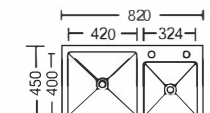

手工盆系列

Handmade style customize size

Size:820x450x200mm
Inch:32.3"x17.7"x7.9"

Size:800x800x230mm
Inch:31.5"x31.5"x9.1"

Size:820x450x200mm
Inch:32.3"x17.7"x7.9"

Size:780x460x(200~230)mm
Inch:30.7"x18.1"x(7.9"-9.1")

Size:720x400x(200~230)mm
Inch:28.3"x15.7"x(7.9"-9")

Size:800x450x(200~230)mm
Inch:31.5"x17.7"x(7.9"-9")

Size:820x450x(200~230)mm
Inch:32.2"x17.7"x(7.9"-9")

Size:730x500x(200~230)mm
Inch:28.7"x19.6"x(7.9"-9")

Size:750x410x(200~230)mm
Inch:29.5"x16.1"x(7.9"-9")

Size:820x450x(200~230)mm
Inch:32.2"x17.7"x(7.9"-9")

Size:820x450x(200~230)mm
Inch:32.2"x17.7"x(7.9"-9")

Size:950x460x(200~230)mm
Inch:37.4"x18.1"x(7.9"-9")