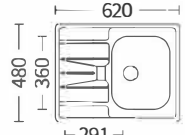

Size:780x430x180mm
Inch:30.7"x16.9"x7.1"

Size:800x500x200mm
Inch:31.5"x19.6"x7.9"

Size:500x500(145~200)mm
Inch:19.6"x19.6"x(5.7"~7.9")

Size:760x420x200mm
Inch:30"x16.5"x7.9"

Size:780x430x(180~200)mm
Inch:30.7"x16.9"x(7.1"~7.9")

Size:830x490x155mm
Inch:32.7"x19.3"x6.1"

Size:840x555x155mm
Inch:33"x21.8"x6.1"

Size:600x500(145~200)mm
Inch:23.6"x19.6"x(5.7"~7.9")

带板盆系列

With plate basin series

Size:600x600x(145~200)mm
Inch:23.6"x23.6"x(5.7"-7.9")

Size:700x287x200mm
Inch:27.5"x11.2"x7.9"

Size:760x460x200mm
Inch:29.9"x18.1"x7.9"

Size:800x500x(145~200)mm
Inch:31.5"x19.6"x(5.7"-7.9")

Size:620x480x110mm
Inch:24.4"x18.8"x4.3"

Size:730x480x200mm
Inch:28.7"x18.9"x7.9"

Size:780x440x(145~200)mm
Inch:30.7"x17.3"x(5.7"-7.9")

Size:830x440x(150~200)mm
Inch:32.7"x17.3"x(5.9"-7.9")

Size:620x480x110mm
Inch:24.4"x18.8"x4.3"

Size:750x400x(145~200)mm
Inch:29.5"x15.7"x(5.7"-7.9")

Size:780x430x200mm
Inch:30.7"x17.3"x7.9"