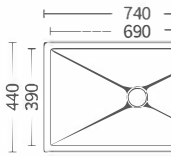

Size: 1200x500x145mm
Inch: 47.2"x19.6"x5.7"

Size: 650x380x120mm
Inch: 25.6"x15"x4.7"

Size: 440x440x200mm
Inch: 17.3"x17.3"x7.9"

Size: 870x440x200mm
Inch: 34.2"x17.3"x7.9"

欧洲系列CE款式 European series CE style

Size: 400x400x120mm
Inch: 15.8"x15.8"x4.7"

Size: 650x380x120mm
Inch: 25.6"x15"x4.7"

Size: 590x440x200mm
Inch: 23.2"x17.3"x7.9"

Size: 600x450x220mm
Inch: 23.6"x17.7"x8.7"

Size: 400x400x120mm
Inch: 15.8"x15.8"x4.7"

Size: 240x440x200mm
Inch: 9.4"x17.3"x7.9"

Size: 590x440x200mm
Inch: 23.2"x17.3"x7.9"

Size: 600x450x220mm
Inch: 23.6"x17.7"x8.7"

Size: 400x400x120mm
Inch: 15.8"x15.8"x4.7"

Size: 240x440x200mm
Inch: 9.4"x17.3"x7.9"

Size: 740x440x200mm
Inch: 29.1"x17.3"x7.9"

Size: 600x450x220mm
Inch: 23.6"x17.7"x8.7"

Size: 650x380x120mm
Inch: 25.6"x15"x4.7"

Size: 440x440x200mm
Inch: 17.3"x17.3"x7.9"

Size: 740x440x200mm
Inch: 29.1"x17.3"x7.9"