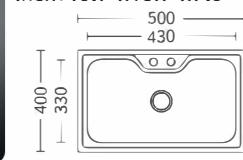

Size:480x480x(160~200)mm
Inch:18.9"x18.9"x(6.3"-7.9")

Size:810x430x(160~200)mm
Inch:31.9"x16.9"x(6.3"-7.9")

Size:490x490x(160~200)mm
Inch:19.3"x19.3"x(6.3"-7.9")

Size:810x430x(180~200)mm
Inch:31.9"x16.9"x(7"-7.9")

Size:460x410x200mm
Inch:18.1"x16.1"x7.9"

Size:380x380x(160~200)mm
Inch:15"x15"x(6.3"-7.9")

Size:470x340x200mm
Inch:18.5"x13.4"x7.9"

Size:420x370x150mm
Inch:16.5"x14.5"x5.9"

Size:480x480x200mm
Inch:18.9"x18.9"x7.9"

Size:450x450x220mm
Inch:17.7"x17.7"x8.7"

Size:500x400x(160~200)mm
Inch:19.6"x15.7"x(6.3"-7.9")

Size:460x410x200mm
Inch:18.1"x16.1"x7.9"

Size:500x400x200mm
Inch:19.7"x15.7"x7.9"

单盆系列

Single basin series

Size: 500x400x200mm
Inch: 19.7"x15.7"x7.9"

Size: 550x450x220mm
Inch: 21.7"x17.7"x8.7"

Size: 600x450x200mm
Inch: 23.6"x17.7"x7.9"

Size: 620x480x200mm
Inch: 24.4"x18.9"x7.9"

Size: 500x430x200mm
Inch: 19.6"x16.9"x7.9"

Size: 560x420x200mm
Inch: 22"x16.5"x7.9"