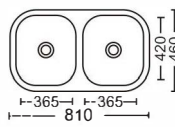

Size:420x360x200mm
Inch:16.5"x14.1"x7.9"

Size:440x390x200mm
Inch:17.3"x15.3"x7.9"

Size:440x390x200mm
Inch:17.3"x15.3"x7.9"

Size:450x410x200mm
Inch:17.7"x16.1"x7.9"

Size:480x380x200mm
Inch:18.9"x15"x7.9"

Size:570x460x200mm
Inch:22.4"x18.1"x7.9"

Size:570x480x200mm
Inch:22.4"x18.9"x7.9"

Size:810x530x170mm
Inch:31.9"x20.9"x6.6"

Size:570x480x200mm
Inch:22.4"x18.9"x7.9"

Size:820x470x200mm
Inch:32.2"x18.5"x7.9"

Size:775x435x200mm
Inch:30.5"x17.1"x7.9"

手工盆系列 Handmade style customize size

Size:600x450x254mm
Inch:24"x18"x10"

Size:800x460x200mm
Inch:31.5"x18.1"x7.9"

Size:450x400x200mm
Inch:17.7"x15.8"x7.9"

Size:810x460x200mm
Inch:31.8"x18.1"x7.9"

Size:810x530x200mm
Inch:31.9"x20.9"x7.9"

Size:500x400x(200~230)mm
Inch:19.6"x15.7"x(7.9"-9")

Size:550x430x(200~230)mm
Inch:21.6"x16.9"x(7.9"-9")

Size:680x450x(200~230)mm
Inch:26.7"x17.7"x(7.9"-9")

Size:600x450x(200~230)mm
Inch:23.6"x17.7"x(7.9"-9")