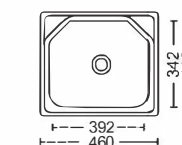

Size:480x480x(160~200)mm
Inch:18.9"x18.9"x(6.3"-7.9")

Size:810x430x(160~200)mm
Inch:31.9"x16.9"x(6.3"-7.9")

Size:490x490x(160~200)mm
Inch:19.3"x19.3"x(6.3"-7.9")

Size:810x430x(180~200)mm
Inch:31.9"x16.9"x(7"-7.9")

Size:510x510x(160~200)mm
Inch:20"x20"x(6.3"-7.9")

Size:1200x460x(160~200)mm
Inch:47"x18"x(6.3"-7.9")

Size:570x450x(160~200)mm
Inch:22.4"x17.7"x(6.3"-7.9")

单盆系列

Single basin series

Size:360x360mm
Inch:14.1"x14.1"

Size:460x410x200mm
Inch:18.1"x16.1"x7.9"

Size:380x380x(160~200)mm
Inch:15"x15"x(6.3"-7.9")

Size:470x340x200mm
Inch:18.5"x13.4"x7.9"

Size:420x370x150mm
Inch:16.5"x14.5"x5.9"

Size:480x480x200mm
Inch:18.9"x18.9"x7.9"

Size: 550x450x220mm
Inch: 21.7"x17.7"x8.7"

Size: 600x450x200mm
Inch: 23.6"x17.7"x7.9"

Size: 620x480x200mm
Inch: 24.4"x18.9"x7.9"

Size: 500x430x200mm
Inch: 19.6"x16.9"x7.9"

Size: 560x420x200mm
Inch: 22"x16.5"x7.9"