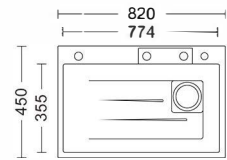

Size: 680x450x220mm
Inch: 26.8"x17.7"x8.7"

Size: 700x450x220mm
Inch: 27.6"x17.7"x8.7"

Size: 750x450x220mm
Inch: 29.5"x17.7"x8.7"

Size: 800x450x220mm
Inch: 31.4"x17.7"x8.7"

Size: 680x450x220mm
Inch: 26.8"x17.7"x8.7"

Size: 700x450x220mm
Inch: 27.6"x17.7"x8.7"

Size: 750x450x220mm
Inch: 29.5"x17.7"x8.7"

Size: 800x450x220mm
Inch: 31.4"x17.7"x8.7"

Size: 680x450x220mm
Inch: 26.8"x17.7"x8.7"

Size: 720x450x220mm
Inch: 28.3"x17.7"x8.7"

Size: 750x450x220mm
Inch: 29.5"x17.7"x8.7"

Size: 820x450x220mm
Inch: 32.2"x17.7"x8.7"

飞雨盆系列

Flying Rain basin series

Size: 820x450x220mm
Inch: 32.2"x17.7"x8.7"

Size: 850x450x220mm
Inch: 33.5"x17.7"x8.7"

Size: 820x450x220mm
Inch: 32.2"x17.7"x8.7"

Size: 680x450x220mm
Inch: 26.8"x17.7"x8.7"

Size: 820x450x220mm
Inch: 32.2"x17.7"x8.7"

Size: 700x450x220mm
Inch: 27.6"x17.7"x8.7"

Size: 850x450x220mm
Inch: 33.5"x17.7"x8.7"

Size: 750x450x220mm
Inch: 29.5"x17.7"x8.7"