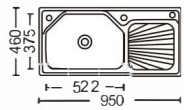

Size:800x600x(145~200)mm
Inch:31.5"x23.6"x(5.7"-7.9")

Size:630x475x150mm
Inch:24.8"x18.7"x5.9"

Size:750x400x(145~200)mm
Inch:29.5"x15.7"x(5.7"-7.9")

Size:780x480x200mm
Inch:30.7"x18.8"x7.9"

Size:860x430x(150~200)mm
Inch:33.9"x16.9"x(5.9"-7.9")

Size:630x490x(160~200)mm
Inch:24.8"x19.3"x(6.3"-7.9")

Size:750x400x(145~200)mm
Inch:29.5"x15.7"x(5.7"-7.9")

Size:800x400x(145~200)mm
Inch:31.5"x15.7"x(5.7"-7.9")

Size:900x500x(145~200)mm
Inch:35.4"x19.6"x(5.7"-7.9")

Size:660x420x(145~200)mm
Inch:25.9"x16.5"x(5.7"-7.9")

Size:760x420x(145~200)mm
Inch:29.9"x16.5"x(5.7"-7.9")

Size:800x500x200mm
Inch:31.5"x19.7"x7.9"

Size:915x460x(145~200)mm
Inch:35.8"x18.1"x(5.7"-7.9")

带板盆系列

With plate basin series

Size:950x460x210mm
Inch:37.4"x18.1"x8.3"

Size:1000x500x(145~200)mm
Inch:39.3"x19.6"x(5.7"-7.9")

Size:1200x500x(160~200)mm
Inch:47.2"x19.6"x(6.3"-7.9")

Size:1080x490x210mm
Inch:42.5"x19.3"x8.3"