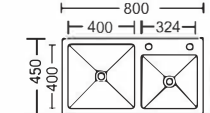

Size: 800x500x200mm
Inch: 31.5"x19.7"x7.9"

Size: 780x430x(200~230)mm
Inch: 30.7"x16.9"x(7.9"-9")

Size: 680x450x(200~230)mm
Inch: 26.7"x17.7"x(7.9"-9")

Size: 800x490x(200~230)mm
Inch: 23.6"x16.5"x7.9"

Size: 780x480x200mm
Inch: 30.7"x18.9"x7.9"

Size: 800x450x(200~230)mm
Inch: 31.5"x17.7"x(7.9"-9")

Size: 600x450x200mm
Inch: 23.6"x17.7"x7.9"

Size: 800x490x(200~230)mm
Inch: 23.6"x16.5"x7.9"

Size: 780x480x200mm
Inch: 30.7"x18.9"x7.9"

Size: 820x450x(200~230)mm
Inch: 32.2"x17.7"x(7.9"-9")

手工盆系列

Handmade style customize size

Size:820x450x200mm
Inch:32.3"x17.7"x7.9"

Size:800x800x230mm
Inch:31.5"x31.5"x9.1"

Size:820x450x200mm
Inch:32.3"x17.7"x7.9"

Size:780x460x(200~230)mm
Inch:30.7"x18.1"x(7.9"-9.1")

Size:720x400x(200~230)mm
Inch:28.3"x15.7"x(7.9"-9")

Size:800x450x(200~230)mm
Inch:31.5"x17.7"x(7.9"-9")

Size:820x450x(200~230)mm
Inch:32.2"x17.7"x(7.9"-9")

Size:730x500x(200~230)mm
Inch:28.7"x19.6"x(7.9"-9")