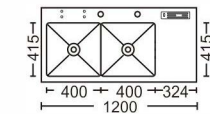

Size:780x430x(200~230)mm
Inch:30.7"x16.9"x(7.9"-9")

Size:720x450x200mm
Inch:28.3"x17.7"x7.9"

Size:950x460x(200~230)mm
Inch:37.4"x18.1"x(7.9"-9")

Size:780x430x(200~230)mm
Inch:30.7"x16.9"x(7.9"-9.1")

Size:800x450x(200~230)mm
Inch:31.5"x17.7"x(7.9"-9")

Size:780x460x(200~230)mm
Inch:30.7"x18.1"x(7.9"-9.1")

Size:1000x460x(200~230)mm
Inch:39.3"x18.1"x(7.9"-9")

Size:1000x480x(200~230)mm
Inch:39.3"x18.9"x(7.9"-9")

Size:1020x450x(200~230)mm
Inch:40.1"x17.7"x(7.9"-9")

Size:1000x460x(200~230)mm
Inch:39.3"x18.1"x(7.9"-9")

Size:1160x510x(200~230)mm
Inch:45.7"x20"x(7.9"-9")

Size:840x560x254mm
Inch:33"x22"x10"

Size:1200x500x(200~230)mm
Inch:47.2"x19.6"x(7.9"-9")

Size:838x558x254mm
Inch:33"x22"x10"

Size:1200x500x(200~230)mm
Inch:47.2"x19.6"x(7.9"-9")

Size:940x460x220mm
Inch:37"x18.1"x8.7"

带架子水槽系列 Sink series with shelf

Size:1000x480x(200~230)mm
Inch:39.3"x18.9"x(7.9"-9")

Size:500x400x160mm
Inch:19.6"x15.7"x6.3"