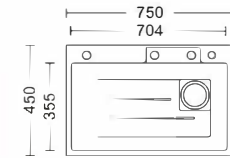

Size: 240x440x200mm
Inch: 9.4"x17.3"x7.9"

Size: 590x440x200mm
Inch: 23.2"x17.3"x7.9"

Size: 600x450x220mm
Inch: 23.6"x17.7"x8.7"

Size: 400x400x120mm
Inch: 15.8"x15.8"x4.7"

Size: 240x440x200mm
Inch: 9.4"x17.3"x7.9"

Size: 740x440x200mm
Inch: 29.1"x17.3"x7.9"

Size: 600x450x220mm
Inch: 23.6"x17.7"x8.7"

Size: 650x380x120mm
Inch: 25.6"x15"x4.7"

Size: 440x440x200mm
Inch: 17.3"x17.3"x7.9"

Size: 740x440x200mm
Inch: 29.1"x17.3"x7.9"

Size: 600x450x220mm
Inch: 23.6"x17.7"x8.7"

Size: 870x440x200mm
Inch: 34.2"x17.3"x7.9"

Size: 620x450x220mm
Inch: 24.4"x17.7"x8.7"

飞雨盆系列

Flying Rain basin series

Size: 620x450x220mm
Inch: 24.4"x17.7"x8.7"

Size: 680x450x220mm
Inch: 26.8"x17.7"x8.7"

Size: 720x450x220mm
Inch: 28.3"x17.7"x8.7"

Size: 750x450x220mm
Inch: 29.5"x17.7"x8.7"

Size: 620x450x220mm
Inch: 24.4"x17.7"x8.7"

Size: 700x450x220mm
Inch: 27.6"x17.7"x8.7"

Size: 720x450x220mm
Inch: 28.3"x17.7"x8.7"