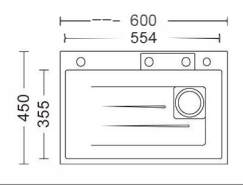

Size: 1200x500x145mm
Inch: 47.2"x19.6"x5.7"

Size: 650x380x120mm
Inch: 25.6"x15"x4.7"

Size: 440x440x200mm
Inch: 17.3"x17.3"x7.9"

Size: 870x440x200mm
Inch: 34.2"x17.3"x7.9"

欧洲系列CE款式 European series CE style

Size: 400x400x120mm
Inch: 15.8"x15.8"x4.7"

Size: 650x380x120mm
Inch: 25.6"x15"x4.7"

Size: 590x440x200mm
Inch: 23.2"x17.3"x7.9"

Size: 600x450x220mm
Inch: 23.6"x17.7"x8.7"

Size: 400x400x120mm
Inch: 15.8"x15.8"x4.7"

Size: 240x440x200mm
Inch: 9.4"x17.3"x7.9"

Size: 590x440x200mm
Inch: 23.2"x17.3"x7.9"

Size: 600x450x220mm
Inch: 23.6"x17.7"x8.7"

Size: 400x400x120mm
Inch: 15.8"x15.8"x4.7"

Size: 240x440x200mm
Inch: 9.4"x17.3"x7.9"