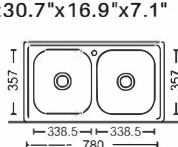

Size:800x500x200mm
Inch:31.5"x19.6"x7.9"
Size:600x420x200mm
Inch:23.6"x16.5"x7.9"

Size:770x490x200mm
Inch:30.3"x19.3"x7.9"

Size:810x430x200mm
Inch:31.9"x16.9"x7.9"

Size:880x480x200mm
Inch:34.6"x18.9"x7.9"

Size:813x478x200mm
Inch:32"x18.8"x7.9"

Size:780x430x200mm
Inch:30.7"x16.9"x7.9"

Size:840x480x200mm
Inch:33"x18.9"x7.9"

Size:800x600x200mm
Inch:31.5"x23.6"x7.9"

Size:850x515x200mm
Inch:33.5"x20.2"x7.9"

Size:780x430x180mm
Inch:30.7"x16.9"x7.1"

Size:800x500x200mm
Inch:31.5"x19.6"x7.9"

带板盆系列 With plate basin series

Size:460x460x200mm
Inch:18.1"x18.1"x7.9"

双盆系列 Double basin series

Size:680x390x200mm
Inch:26.7"x15.3"x7.9"
Size:720x380x200mm
Inch:28.3"x14.9"x7.9"
Size:750x400x200mm
Inch:29.5"x15.7"x7.9"

Size:780x430x180mm
Inch:30.7"x16.9"x7.1"

Size:800x500x200mm
Inch:31.5"x19.6"x7.9"

Size:500x500(145~200)mm
Inch:19.6"x19.6"x(5.7"~7.9")

Size:760x420x200mm
Inch:30"x16.5"x7.9"

Size:780x430x(180~200)mm
Inch:30.7"x16.9"x(7.1"~7.9")