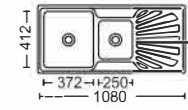

Size:630x490x(160~200)mm
Inch:24.8"x19.3"x(6.3"-7.9")

Size:750x400x(145~200)mm
Inch:29.5"x15.7"x(5.7"-7.9")

Size:800x400x(145~200)mm
Inch:31.5"x15.7"x(5.7"-7.9")

Size:900x500x(145~200)mm
Inch:35.4"x19.6"x(5.7"-7.9")

Size:660x420x(145~200)mm
Inch:25.9"x16.5"x(5.7"-7.9")

Size:760x420x(145~200)mm
Inch:29.9"x16.5"x(5.7"-7.9")

Size:800x500x200mm
Inch:31.5"x19.7"x7.9"

Size:915x460x(145~200)mm
Inch:35.8"x18.1"x(5.7"-7.9")

带板盆系列

With plate basin series

Size:950x460x210mm
Inch:37.4"x18.1"x8.3"

Size:1000x500x(145~200)mm
Inch:39.3"x19.6"x(5.7"-7.9")

Size:1200x500x(160~200)mm
Inch:47.2"x19.6"x(6.3"-7.9")

Size:1080x490x210mm
Inch:42.5"x19.3"x8.3"

Size:960x430x(145~200)mm
Inch:37.7"x16.9"x(5.7"-7.9")

Size:1000x500x(145~200)mm
Inch:39.3"x19.6"x(5.7"-7.9")

Size:1000x500x(160~200)mm
Inch:39.3"x19.6"x(6.3"-7.9")

Size:1200x440x200mm
Inch:47.2"x17.3"x7.9"