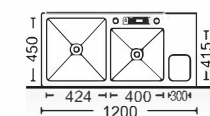

Size:780x430x(200~230)mm
Inch:30.7"x16.9"x(7.9"-9")

Size:720x450x200mm
Inch:28.3"x17.7"x7.9"

Size:950x460x(200~230)mm
Inch:37.4"x18.1"x(7.9"-9")

Size:780x430x(200~230)mm
Inch:30.7"x16.9"x(7.9"-9.1")

Size:800x450x(200~230)mm
Inch:31.5"x17.7"x(7.9"-9")

Size:780x460x(200~230)mm
Inch:30.7"x18.1"x(7.9"-9.1")

Size:1000x460x(200~230)mm
Inch:39.3"x18.1"x(7.9"-9")

Size:1000x480x(200~230)mm
Inch:39.3"x18.9"x(7.9"-9")

Size:1020x450x(200~230)mm
Inch:40.1"x17.7"x(7.9"-9")

Size:1000x460x(200~230)mm
Inch:39.3"x18.1"x(7.9"-9")

Size:1160x510x(200~230)mm
Inch:45.7"x20"x(7.9"-9")

Size:840x560x254mm
Inch:33"x22"x10"

Size:1200x500x(200~230)mm
Inch:47.2"x19.6"x(7.9"-9")

Size:838x558x254mm
Inch:33"x22"x10"

Size:1200x500x(200~230)mm
Inch:47.2"x19.6"x(7.9"-9")

Size:940x460x220mm
Inch:37"x18.1"x8.7"

带架子水槽系列 Sink series with shelf

Size:1000x480x(200~230)mm
Inch:39.3"x18.9"x(7.9"-9")

Size:500x400x160mm
Inch:19.6"x15.7"x6.3"