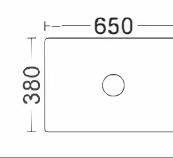

Size: 1200x500x145mm
Inch: 47.2"x19.6"x5.7"

Size: 650x380x120mm
Inch: 25.6"x15"x4.7"

Size: 440x440x200mm
Inch: 17.3"x17.3"x7.9"

Size: 870x440x200mm
Inch: 34.2"x17.3"x7.9"

欧洲系列CE款式 European series CE style

Size: 400x400x120mm
Inch: 15.8"x15.8"x4.7"

Size: 650x380x120mm
Inch: 25.6"x15"x4.7"

Size: 590x440x200mm
Inch: 23.2"x17.3"x7.9"

Size: 600x450x220mm
Inch: 23.6"x17.7"x8.7"

Size: 400x400x120mm
Inch: 15.8"x15.8"x4.7"

Size: 240x440x200mm
Inch: 9.4"x17.3"x7.9"

Size: 590x440x200mm
Inch: 23.2"x17.3"x7.9"

Size: 600x450x220mm
Inch: 23.6"x17.7"x8.7"

Size: 400x400x120mm
Inch: 15.8"x15.8"x4.7"

Size: 240x440x200mm
Inch: 9.4"x17.3"x7.9"

Size: 740x440x200mm
Inch: 29.1"x17.3"x7.9"

Size: 600x450x220mm
Inch: 23.6"x17.7"x8.7"

Size: 650x380x120mm
Inch: 25.6"x15"x4.7"

Size: 440x440x200mm
Inch: 17.3"x17.3"x7.9"

Size: 740x440x200mm
Inch: 29.1"x17.3"x7.9"