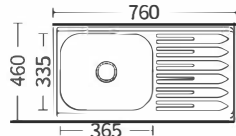

Size:813x478x200mm
Inch:32"x18.8"x7.9"

Size:780x430x200mm
Inch:30.7"x16.9"x7.9"

Size:840x480x200mm
Inch:33"x18.9"x7.9"

Size:800x600x200mm
Inch:31.5"x23.6"x7.9"

Size:850x515x200mm
Inch:33.5"x20.2"x7.9"

Size:780x430x180mm
Inch:30.7"x16.9"x7.1"

Size:780x430x180mm
Inch:30.7"x16.9"x7.1"

Size:800x500x200mm
Inch:31.5"x19.6"x7.9"

Size:500x500(145~200)mm
Inch:19.6"x19.6"x(5.7"~7.9")

Size:760x420x200mm
Inch:30"x16.5"x7.9"

Size:780x430x(180~200)mm
Inch:30.7"x16.9"x(7.1"~7.9")

Size:830x490x155mm
Inch:32.7"x19.3"x6.1"

Size:840x555x155mm
Inch:33"x21.8"x6.1"

Size:600x500(145~200)mm
Inch:23.6"x19.6"x(5.7"~7.9")

带板盆系列

With plate basin series

Size:600x600x(145~200)mm
Inch:23.6"x23.6"x(5.7"-7.9")

Size:700x287x200mm
Inch:27.5"x11.2"x7.9"

Size:760x460x200mm
Inch:29.9"x18.1"x7.9"

Size:800x500x(145~200)mm
Inch:31.5"x19.6"x(5.7"-7.9")

Size:620x480x110mm
Inch:24.4"x18.8"x4.3"

Size:730x480x200mm
Inch:28.7"x18.9"x7.9"