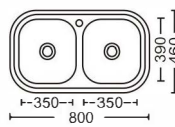

Size:285x240x(140~160)mm
Inch:11"x9.4"x(5.5"-6.3")

Size:329x249x150mm
Inch:12.9"x9.8"x5.9"

Size:340x310x200mm
Inch:13.3"x12.2"x7.9"

Size:370x310x135mm
Inch:14.5"x12.2"x5.3"

Size:390x360x200mm
Inch:15.3"x14.1"x7.9"

Size:420x360x200mm
Inch:16.5"x14.1"x7.9"

Size:440x390x200mm
Inch:17.3"x15.3"x7.9"

Size:440x390x200mm
Inch:17.3"x15.3"x7.9"

Size:450x410x200mm
Inch:17.7"x16.1"x7.9"

Size:480x380x200mm
Inch:18.9"x15"x7.9"

Size:570x460x200mm
Inch:22.4"x18.1"x7.9"

Size:570x480x200mm
Inch:22.4"x18.9"x7.9"

Size:810x530x170mm
Inch:31.9"x20.9"x6.6"

Size:570x480x200mm
Inch:22.4"x18.9"x7.9"

Size:820x470x200mm
Inch:32.2"x18.5"x7.9"

Size:775x435x200mm
Inch:30.5"x17.1"x7.9"

手工盆系列 Handmade style customize size

Size:600x450x254mm
Inch:24"x18"x10"

Size:800x460x200mm
Inch:31.5"x18.1"x7.9"

Size:450x400x200mm
Inch:17.7"x15.8"x7.9"

Size:810x460x200mm
Inch:31.8"x18.1"x7.9"

Size:810x530x200mm
Inch:31.9"x20.9"x7.9"