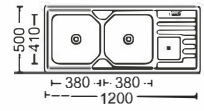

Size:1000x500x(145~200)mm
Inch:39.3"x19.6"x(5.7"-7.9")

Size:1060x460x145mm
Inch:41.7"x18.1"x5.7"

Size:1500x500x(160~200)mm
Inch:59"x19.6"x(6.3"-7.9")

Size:1200x500x(150~200)mm
Inch:47.2"x19.6"x(5.9"-7.9")

Size:1000x500x(145~200)mm
Inch:39.3"x19.6"x(5.7"-7.9")

Size:1090x517x153mm
Inch:42.9"x20.3"x6"

Size:920x450x200mm
Inch:36.2"x17.7"x7.9"

Size:1200x500x(150~200)mm
Inch:47.2"x19.6"x(5.9"-7.9")

台下盆 Undercounter basin series

Size:1200x500x(160~200)mm
Inch:47.2"x19.6"x(6.3"-7.9")

Size:1200x600x200mm
Inch:47.2"x23.6"x7.9"

Size:1200x500x(160~200)mm
Inch:47.2"x19.6"x(6.3"-7.9")

Size:1200x600x(160~200)mm
Inch:47.2"x23.6"x(6.3"-7.9")

Size:1200x500x200mm
Inch:47.2"x19.6"x7.9"

Size:1500x500x(160~200)mm
Inch:59"x19.6"x(6.3"-7.9")

Size:1200x500x200mm
Inch:47.2"x19.6"x7.9"

Size:1800x500x(160~200)mm
Inch:70.6"x19.6"x(6.3"-7.9")

Size:1200x500x200mm
Inch:47.2"x19.7"x7.9"