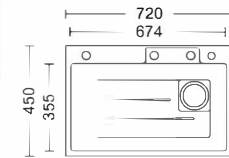

Size: 240x440x200mm
Inch: 9.4"x17.3"x7.9"

Size: 590x440x200mm
Inch: 23.2"x17.3"x7.9"

Size: 600x450x220mm
Inch: 23.6"x17.7"x8.7"

Size: 400x400x120mm
Inch: 15.8"x15.8"x4.7"

Size: 240x440x200mm
Inch: 9.4"x17.3"x7.9"

Size: 740x440x200mm
Inch: 29.1"x17.3"x7.9"

Size: 600x450x220mm
Inch: 23.6"x17.7"x8.7"

Size: 650x380x120mm
Inch: 25.6"x15"x4.7"

Size: 440x440x200mm
Inch: 17.3"x17.3"x7.9"

Size: 740x440x200mm
Inch: 29.1"x17.3"x7.9"

Size: 600x450x220mm
Inch: 23.6"x17.7"x8.7"

Size: 870x440x200mm
Inch: 34.2"x17.3"x7.9"

Size: 620x450x220mm
Inch: 24.4"x17.7"x8.7"

飞雨盆系列

Flying Rain basin series

Size: 620x450x220mm
Inch: 24.4"x17.7"x8.7"

Size: 680x450x220mm
Inch: 26.8"x17.7"x8.7"

Size: 720x450x220mm
Inch: 28.3"x17.7"x8.7"

Size: 750x450x220mm
Inch: 29.5"x17.7"x8.7"

Size: 620x450x220mm
Inch: 24.4"x17.7"x8.7"

Size: 700x450x220mm
Inch: 27.6"x17.7"x8.7"

Size: 720x450x220mm
Inch: 28.3"x17.7"x8.7"