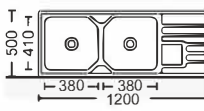

Size:1000x500x(145~200)mm
Inch:39.3"x19.6"x(5.7"-7.9")

Size:1060x460x145mm
Inch:41.7"x18.1"x5.7"

Size:1500x500x(160~200)mm
Inch:59"x19.6"x(6.3"-7.9")

Size:1200x500x(150~200)mm
Inch:47.2"x19.6"x(5.9"-7.9")

Size:1000x500x(145~200)mm
Inch:39.3"x19.6"x(5.7"-7.9")

Size:1090x517x153mm
Inch:42.9"x20.3"x6"

Size:920x450x200mm
Inch:36.2"x17.7"x7.9"

Size:1200x500x(150~200)mm
Inch:47.2"x19.6"x(5.9"-7.9")

台下盆 Undercounter basin series

Size:1200x500x(160~200)mm
Inch:47.2"x19.6"x(6.3"-7.9")

Size:1200x600x200mm
Inch:47.2"x23.6"x7.9"

Size:1200x500x(160~200)mm
Inch:47.2"x19.6"x(6.3"-7.9")

Size:1200x600x(160~200)mm
Inch:47.2"x23.6"x(6.3"-7.9")

Size:1200x500x200mm
Inch:47.2"x19.6"x7.9"

Size:1500x500x(160~200)mm
Inch:59"x19.6"x(6.3"-7.9")

Size:1200x500x200mm
Inch:47.2"x19.6"x7.9"

Size:1800x500x(160~200)mm
Inch:70.6"x19.6"x(6.3"-7.9")

Size:1200x500x200mm
Inch:47.2"x19.7"x7.9"