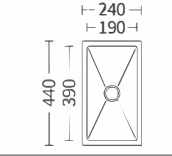

Size: 800x500x200mm
Inch: 31.5"x19.7"x7.9"

Size: 780x430x(200~230)mm
Inch: 30.7"x16.9"x(7.9"-9")

Size: 680x450x(200~230)mm
Inch: 26.7"x17.7"x(7.9"-9")

Size: 800x490x(200~230)mm
Inch: 23.6"x16.5"x7.9"

Size: 780x480x200mm
Inch: 30.7"x18.9"x7.9"

Size: 1200x500x145mm
Inch: 47.2"x19.6"x5.7"

Size: 650x380x120mm
Inch: 25.6"x15"x4.7"

Size: 440x440x200mm
Inch: 17.3"x17.3"x7.9"

Size: 870x440x200mm
Inch: 34.2"x17.3"x7.9"

欧洲系列CE款式 European series CE style

Size: 400x400x120mm
Inch: 15.8"x15.8"x4.7"

Size: 650x380x120mm
Inch: 25.6"x15"x4.7"

Size: 590x440x200mm
Inch: 23.2"x17.3"x7.9"

Size: 600x450x220mm
Inch: 23.6"x17.7"x8.7"

Size: 400x400x120mm
Inch: 15.8"x15.8"x4.7"

Size: 240x440x200mm
Inch: 9.4"x17.3"x7.9"

Size: 590x440x200mm
Inch: 23.2"x17.3"x7.9"

Size: 600x450x220mm
Inch: 23.6"x17.7"x8.7"

Size: 400x400x120mm
Inch: 15.8"x15.8"x4.7"

Size: 240x440x200mm
Inch: 9.4"x17.3"x7.9"