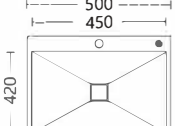

手工盆系列 Handmade style customize size

Size:600x450x254mm
Inch:24"x18"x10"

Size:800x460x200mm
Inch:31.5"x18.1"x7.9"

Size:450x400x200mm
Inch:17.7"x15.8"x7.9"

Size:810x460x200mm
Inch:31.8"x18.1"x7.9"

Size:810x530x200mm
Inch:31.9"x20.9"x7.9"

Size:500x400x(200~230)mm
Inch:19.6"x15.7"x(7.9"-9")

Size:550x430x(200~230)mm
Inch:21.6"x16.9"x(7.9"-9")

Size:680x450x(200~230)mm
Inch:26.7"x17.7"x(7.9"-9")

Size:600x450x(200~230)mm
Inch:23.6"x17.7"x(7.9"-9")

Size:680x450x(200~230)mm
Inch:26.7"x17.7"x(7.9"-9")

Size:600x450x(200~230)mm
Inch:23.6"x17.7"x(7.9"-9")

Size:500x400x200mm
Inch:19.7"x15.8"x7.9"

Size:600x450x(200~230)mm
Inch:23.6"x17.7"x(7.9"-9")

Size:500x440x200mm
Inch:19.7"x17.3"x7.9"

Size:650x450x(200~230)mm
Inch:25.5"x17.7"x(7.9"-9")

Size:500x440x200mm
Inch:19.7"x17.3"x7.9"

Size:680x450x(200~230)mm
Inch:26.7"x17.7"x(7.9"-9")

Size:500x440x200mm
Inch:19.7"x17.3"x7.9"

Size: 800x500x200mm
Inch: 31.5"x19.7"x7.9"