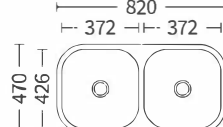

Size:285x240x(140~160)mm
Inch:11"x9.4"x(5.5"-6.3")

Size:329x249x150mm
Inch:12.9"x9.8"x5.9"

Size:340x310x200mm
Inch:13.3"x12.2"x7.9"

Size:370x310x135mm
Inch:14.5"x12.2"x5.3"

Size:390x360x200mm
Inch:15.3"x14.1"x7.9"

Size:420x360x200mm
Inch:16.5"x14.1"x7.9"

Size:440x390x200mm
Inch:17.3"x15.3"x7.9"

Size:440x390x200mm
Inch:17.3"x15.3"x7.9"

Size:450x410x200mm
Inch:17.7"x16.1"x7.9"

Size:480x380x200mm
Inch:18.9"x15"x7.9"

Size:570x460x200mm
Inch:22.4"x18.1"x7.9"

Size:570x480x200mm
Inch:22.4"x18.9"x7.9"

Size:810x530x170mm
Inch:31.9"x20.9"x6.6"

Size:570x480x200mm
Inch:22.4"x18.9"x7.9"

Size:820x470x200mm
Inch:32.2"x18.5"x7.9"

Size:775x435x200mm
Inch:30.5"x17.1"x7.9"

手工盆系列 Handmade style customize size

Size:600x450x254mm
Inch:24"x18"x10"

Size:800x460x200mm
Inch:31.5"x18.1"x7.9"

Size:450x400x200mm
Inch:17.7"x15.8"x7.9"

Size:810x460x200mm
Inch:31.8"x18.1"x7.9"

Size:810x530x200mm
Inch:31.9"x20.9"x7.9"