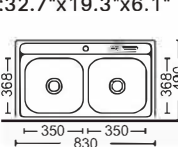

Size:813x478x200mm
Inch:32"x18.8"x7.9"

Size:780x430x200mm
Inch:30.7"x16.9"x7.9"

Size:840x480x200mm
Inch:33"x18.9"x7.9"

Size:800x600x200mm
Inch:31.5"x23.6"x7.9"

Size:850x515x200mm
Inch:33.5"x20.2"x7.9"

Size:780x430x180mm
Inch:30.7"x16.9"x7.1"

Size:800x500x200mm
Inch:31.5"x19.6"x7.9"

带板盆系列 With plate basin series

Size:460x460x200mm
Inch:18.1"x18.1"x7.9"

双盆系列 Double basin series

Size:680x390x200mm
Inch:26.7"x15.3"x7.9"
Size:720x380x200mm
Inch:28.3"x14.9"x7.9"
Size:750x400x200mm
Inch:29.5"x15.7"x7.9"

Size:780x430x180mm
Inch:30.7"x16.9"x7.1"

Size:800x500x200mm
Inch:31.5"x19.6"x7.9"

Size:500x500(145~200)mm
Inch:19.6"x19.6"x(5.7"~7.9")

Size:760x420x200mm
Inch:30"x16.5"x7.9"

Size:780x430x(180~200)mm
Inch:30.7"x16.9"x(7.1"~7.9")

Size:830x490x155mm
Inch:32.7"x19.3"x6.1"

Size:840x555x155mm
Inch:33"x21.8"x6.1"

Size:600x500(145~200)mm
Inch:23.6"x19.6"x(5.7"~7.9")

带板盆系列

With plate basin series

Size:600x600x(145~200)mm
Inch:23.6"x23.6"x(5.7"-7.9")