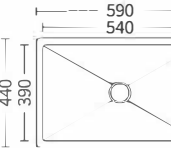

Size:1000x500x145mm
Inch:39.3"x19.6"x5.7"

Size:1000x500x850mm
Inch:39.4 x19.7 x33.5

Size:1000x500x145mm
Inch:39.3"x19.6"x5.7"

Size:1200x500x850mm
Inch:47.2 x19.7 x33.5

Size:1200x500x160mm
Inch:47.2"x19.6"x6.3"

Size:1030x480x160mm
Inch:40.5"x18.9"x6.3"

Size:1200x500x160mm
Inch:47.2"x19.6"x6.3"

Size:915x460x145mm
Inch:36"x18.1"x5.7"

Size:600x600x280mm
Inch:23.6"x23.6"x11"

Size:960x430x145mm
Inch:37.8"x16.9"x5.7"

飞雨盆系列 Flying Rain basin series

Size: 1200x500x145mm
Inch: 47.2"x19.6"x5.7"

Size: 650x380x120mm
Inch: 25.6"x15"x4.7"

Size: 440x440x200mm
Inch: 17.3"x17.3"x7.9"

Size: 870x440x200mm
Inch: 34.2"x17.3"x7.9"

欧洲系列CE款式 European series CE style

Size: 400x400x120mm
Inch: 15.8"x15.8"x4.7"

Size: 650x380x120mm
Inch: 25.6"x15"x4.7"

Size: 590x440x200mm
Inch: 23.2"x17.3"x7.9"

Size: 600x450x220mm
Inch: 23.6"x17.7"x8.7"

Size: 400x400x120mm
Inch: 15.8"x15.8"x4.7"