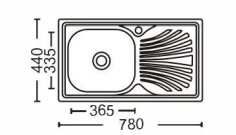

Size:780x430x180mm
Inch:30.7"x16.9"x7.1"

Size:800x500x200mm
Inch:31.5"x19.6"x7.9"

Size:500x500(145~200)mm
Inch:19.6"x19.6"x(5.7"~7.9")

Size:760x420x200mm
Inch:30"x16.5"x7.9"

Size:780x430x(180~200)mm
Inch:30.7"x16.9"x(7.1"~7.9")

Size:830x490x155mm
Inch:32.7"x19.3"x6.1"

Size:840x555x155mm
Inch:33"x21.8"x6.1"

Size:600x500(145~200)mm
Inch:23.6"x19.6"x(5.7"~7.9")

带板盆系列

With plate basin series

Size:600x600x(145~200)mm
Inch:23.6"x23.6"x(5.7"-7.9")

Size:700x287x200mm
Inch:27.5"x11.2"x7.9"

Size:760x460x200mm
Inch:29.9"x18.1"x7.9"

Size:800x500x(145~200)mm
Inch:31.5"x19.6"x(5.7"-7.9")

Size:620x480x110mm
Inch:24.4"x18.8"x4.3"

Size:730x480x200mm
Inch:28.7"x18.9"x7.9"

Size:780x440x(145~200)mm
Inch:30.7"x17.3"x(5.7"-7.9")

Size:830x440x(150~200)mm
Inch:32.7"x17.3"x(5.9"-7.9")

Size:620x480x110mm
Inch:24.4"x18.8"x4.3"

Size:750x400x(145~200)mm
Inch:29.5"x15.7"x(5.7"-7.9")

Size:780x430x200mm
Inch:30.7"x17.3"x7.9"