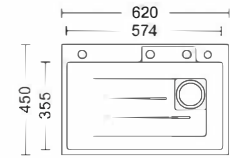

Size: 740x440x200mm
Inch: 29.1"x17.3"x7.9"

Size: 600x450x220mm
Inch: 23.6"x17.7"x8.7"

Size: 650x380x120mm
Inch: 25.6"x15"x4.7"

Size: 440x440x200mm
Inch: 17.3"x17.3"x7.9"

Size: 740x440x200mm
Inch: 29.1"x17.3"x7.9"

Size: 600x450x220mm
Inch: 23.6"x17.7"x8.7"

Size: 870x440x200mm
Inch: 34.2"x17.3"x7.9"

Size: 620x450x220mm
Inch: 24.4"x17.7"x8.7"

飞雨盆系列

Flying Rain basin series

Size: 620x450x220mm
Inch: 24.4"x17.7"x8.7"

Size: 680x450x220mm
Inch: 26.8"x17.7"x8.7"

Size: 720x450x220mm
Inch: 28.3"x17.7"x8.7"

Size: 750x450x220mm
Inch: 29.5"x17.7"x8.7"

Size: 620x450x220mm
Inch: 24.4"x17.7"x8.7"

Size: 700x450x220mm
Inch: 27.6"x17.7"x8.7"

Size: 720x450x220mm
Inch: 28.3"x17.7"x8.7"