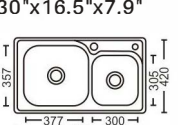

Size:813x478x200mm
Inch:32"x18.8"x7.9"

Size:780x430x200mm
Inch:30.7"x16.9"x7.9"

Size:840x480x200mm
Inch:33"x18.9"x7.9"

Size:800x600x200mm
Inch:31.5"x23.6"x7.9"

Size:850x515x200mm
Inch:33.5"x20.2"x7.9"

Size:780x430x180mm
Inch:30.7"x16.9"x7.1"

Size:780x430x180mm
Inch:30.7"x16.9"x7.1"

Size:800x500x200mm
Inch:31.5"x19.6"x7.9"

Size:500x500(145~200)mm
Inch:19.6"x19.6"x(5.7"~7.9")

Size:760x420x200mm
Inch:30"x16.5"x7.9"

Size:780x430x(180~200)mm
Inch:30.7"x16.9"x(7.1"~7.9")

Size:830x490x155mm
Inch:32.7"x19.3"x6.1"

Size:840x555x155mm
Inch:33"x21.8"x6.1"

Size:600x500(145~200)mm
Inch:23.6"x19.6"x(5.7"~7.9")

带板盆系列

With plate basin series

Size:600x600x(145~200)mm
Inch:23.6"x23.6"x(5.7"-7.9")

Size:700x287x200mm
Inch:27.5"x11.2"x7.9"

Size:760x460x200mm
Inch:29.9"x18.1"x7.9"

Size:800x500x(145~200)mm
Inch:31.5"x19.6"x(5.7"-7.9")

Size:620x480x110mm
Inch:24.4"x18.8"x4.3"

Size:730x480x200mm
Inch:28.7"x18.9"x7.9"