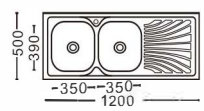

Size:1000x500x(145~200)mm
Inch:39.3"x19.6"x(5.7"-7.9")

Size:1060x460x145mm
Inch:41.7"x18.1"x5.7"

Size:1500x500x(160~200)mm
Inch:59"x19.6"x(6.3"-7.9")

Size:1200x500x(150~200)mm
Inch:47.2"x19.6"x(5.9"-7.9")

Size:1000x500x(145~200)mm
Inch:39.3"x19.6"x(5.7"-7.9")

Size:1090x517x153mm
Inch:42.9"x20.3"x6"

Size:920x450x200mm
Inch:36.2"x17.7"x7.9"

Size:1200x500x(150~200)mm
Inch:47.2"x19.6"x(5.9"-7.9")

台下盆 Undercounter basin series

Size:1200x500x(160~200)mm
Inch:47.2"x19.6"x(6.3"-7.9")

Size:1200x600x200mm
Inch:47.2"x23.6"x7.9"

Size:1200x500x(160~200)mm
Inch:47.2"x19.6"x(6.3"-7.9")

Size:1200x600x(160~200)mm
Inch:47.2"x23.6"x(6.3"-7.9")

Size:1200x500x200mm
Inch:47.2"x19.6"x7.9"

Size:1500x500x(160~200)mm
Inch:59"x19.6"x(6.3"-7.9")

Size:1200x500x200mm
Inch:47.2"x19.6"x7.9"

Size:1800x500x(160~200)mm
Inch:70.6"x19.6"x(6.3"-7.9")

Size:1200x500x200mm
Inch:47.2"x19.7"x7.9"