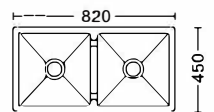

Size: 800x500x200mm
Inch: 31.5"x19.7"x7.9"

Size: 750x410x(200~230)mm
Inch: 29.5"x16.1"x(7.9"-9")

Size: 650x450x(200~230)mm
Inch: 25.5"x17.7"x(7.9"-9")

Size: 680x450x(200~230)mm
Inch: 26.8"x17.7"x(7.9"-9.1")

Size: 800x500x200mm
Inch: 31.5"x19.7"x7.9"

Size: 780x430x(200~230)mm
Inch: 30.7"x16.9"x(7.9"-9")

Size: 680x450x(200~230)mm
Inch: 26.7"x17.7"x(7.9"-9")

Size: 800x490x(200~230)mm
Inch: 23.6"x16.5"x7.9"

Size: 780x480x200mm
Inch: 30.7"x18.9"x7.9"

Size: 800x450x(200~230)mm
Inch: 31.5"x17.7"x(7.9"-9")

Size: 600x450x200mm
Inch: 23.6"x17.7"x7.9"

Size: 800x490x(200~230)mm
Inch: 23.6"x16.5"x7.9"

Size: 780x480x200mm
Inch: 30.7"x18.9"x7.9"

Size: 820x450x(200~230)mm
Inch: 32.2"x17.7"x(7.9"-9")

手工盆系列

Handmade style customize size

Size:820x450x200mm
Inch:32.3"x17.7"x7.9"

Size:800x800x230mm
Inch:31.5"x31.5"x9.1"

Size:820x450x200mm
Inch:32.3"x17.7"x7.9"

Size:780x460x(200~230)mm
Inch:30.7"x18.1"x(7.9"-9.1")