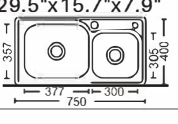

Size:800x500x200mm
Inch:31.5"x19.6"x7.9"
Size:600x420x200mm
Inch:23.6"x16.5"x7.9"

Size:770x490x200mm
Inch:30.3"x19.3"x7.9"

Size:810x430x200mm
Inch:31.9"x16.9"x7.9"

Size:880x480x200mm
Inch:34.6"x18.9"x7.9"

Size:813x478x200mm
Inch:32"x18.8"x7.9"

Size:780x430x200mm
Inch:30.7"x16.9"x7.9"

Size:840x480x200mm
Inch:33"x18.9"x7.9"

Size:800x600x200mm
Inch:31.5"x23.6"x7.9"

Size:850x515x200mm
Inch:33.5"x20.2"x7.9"

Size:780x430x180mm
Inch:30.7"x16.9"x7.1"

Size:800x500x200mm
Inch:31.5"x19.6"x7.9"

带板盆系列 With plate basin series

Size:460x460x200mm
Inch:18.1"x18.1"x7.9"

双盆系列 Double basin series

Size:680x390x200mm
Inch:26.7"x15.3"x7.9"
Size:720x380x200mm
Inch:28.3"x14.9"x7.9"
Size:750x400x200mm
Inch:29.5"x15.7"x7.9"

Size:780x430x180mm
Inch:30.7"x16.9"x7.1"

Size:800x500x200mm
Inch:31.5"x19.6"x7.9"

Size:500x500(145~200)mm
Inch:19.6"x19.6"x(5.7"~7.9")

Size:760x420x200mm
Inch:30"x16.5"x7.9"

Size:780x430x(180~200)mm
Inch:30.7"x16.9"x(7.1"~7.9")