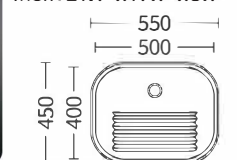

Size:480x480x(160~200)mm
Inch:18.9"x18.9"x(6.3"-7.9")

Size:810x430x(160~200)mm
Inch:31.9"x16.9"x(6.3"-7.9")

Size:490x490x(160~200)mm
Inch:19.3"x19.3"x(6.3"-7.9")

Size:810x430x(180~200)mm
Inch:31.9"x16.9"x(7"-7.9")

Size:460x410x200mm
Inch:18.1"x16.1"x7.9"

Size:380x380x(160~200)mm
Inch:15"x15"x(6.3"-7.9")

Size:470x340x200mm
Inch:18.5"x13.4"x7.9"

Size:420x370x150mm
Inch:16.5"x14.5"x5.9"

Size:480x480x200mm
Inch:18.9"x18.9"x7.9"

Size:450x450x220mm
Inch:17.7"x17.7"x8.7"

Size:500x400x(160~200)mm
Inch:19.6"x15.7"x(6.3"-7.9")

Size:460x410x200mm
Inch:18.1"x16.1"x7.9"

Size:500x400x200mm
Inch:19.7"x15.7"x7.9"

单盆系列

Single basin series

Size: 500x400x200mm
Inch: 19.7"x15.7"x7.9"

Size: 550x450x220mm
Inch: 21.7"x17.7"x8.7"

Size: 600x450x200mm
Inch: 23.6"x17.7"x7.9"

Size: 620x480x200mm
Inch: 24.4"x18.9"x7.9"

Size: 500x430x200mm
Inch: 19.6"x16.9"x7.9"

Size: 560x420x200mm
Inch: 22"x16.5"x7.9"