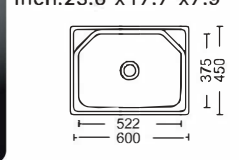

Size:480x480x(160~200)mm
Inch:18.9"x18.9"x(6.3"-7.9")

Size:810x430x(160~200)mm
Inch:31.9"x16.9"x(6.3"-7.9")

Size:490x490x(160~200)mm
Inch:19.3"x19.3"x(6.3"-7.9")

Size:810x430x(180~200)mm
Inch:31.9"x16.9"x(7"-7.9")

Size:460x410x200mm
Inch:18.1"x16.1"x7.9"

Size:380x380x(160~200)mm
Inch:15"x15"x(6.3"-7.9")

Size:470x340x200mm
Inch:18.5"x13.4"x7.9"

Size:420x370x150mm
Inch:16.5"x14.5"x5.9"

Size:480x480x200mm
Inch:18.9"x18.9"x7.9"

Size:450x450x220mm
Inch:17.7"x17.7"x8.7"

Size:500x400x(160~200)mm
Inch:19.6"x15.7"x(6.3"-7.9")

Size:460x410x200mm
Inch:18.1"x16.1"x7.9"

Size:500x400x200mm
Inch:19.7"x15.7"x7.9"

单盆系列

Single basin series

Size: 500x400x200mm
Inch: 19.7"x15.7"x7.9"

Size: 550x450x220mm
Inch: 21.7"x17.7"x8.7"

Size: 600x450x200mm
Inch: 23.6"x17.7"x7.9"

Size: 620x480x200mm
Inch: 24.4"x18.9"x7.9"

Size: 500x430x200mm
Inch: 19.6"x16.9"x7.9"

Size: 560x420x200mm
Inch: 22"x16.5"x7.9"