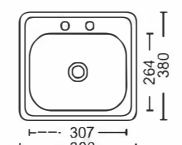

Size:480x480x(160~200)mm
Inch:18.9"x18.9"x(6.3"-7.9")

Size:810x430x(160~200)mm
Inch:31.9"x16.9"x(6.3"-7.9")

Size:490x490x(160~200)mm
Inch:19.3"x19.3"x(6.3"-7.9")

Size:810x430x(180~200)mm
Inch:31.9"x16.9"x(7"-7.9")

Size:510x510x(160~200)mm
Inch:20"x20"x(6.3"-7.9")

Size:1200x460x(160~200)mm
Inch:47"x18"x(6.3"-7.9")

Size:570x450x(160~200)mm
Inch:22.4"x17.7"x(6.3"-7.9")

单盆系列

Single basin series

Size:360x360mm
Inch:14.1"x14.1"

Size:460x410x200mm
Inch:18.1"x16.1"x7.9"

Size:380x380x(160~200)mm
Inch:15"x15"x(6.3"-7.9")

Size:470x340x200mm
Inch:18.5"x13.4"x7.9"

Size:420x370x150mm
Inch:16.5"x14.5"x5.9"

Size:480x480x200mm
Inch:18.9"x18.9"x7.9"

Size:813x478x200mm
Inch:32"x18.8"x7.9"

Size:780x430x200mm
Inch:30.7"x16.9"x7.9"

Size:840x480x200mm
Inch:33"x18.9"x7.9"

Size:800x600x200mm
Inch:31.5"x23.6"x7.9"

Size:850x515x200mm
Inch:33.5"x20.2"x7.9"

Size:780x430x180mm
Inch:30.7"x16.9"x7.1"