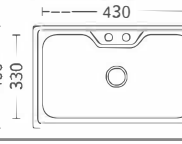

Size:480x480x(160~200)mm
Inch:18.9"x18.9"x(6.3"-7.9")

Size:810x430x(160~200)mm
Inch:31.9"x16.9"x(6.3"-7.9")

Size:490x490x(160~200)mm
Inch:19.3"x19.3"x(6.3"-7.9")

Size:810x430x(180~200)mm
Inch:31.9"x16.9"x(7"-7.9")

Size:460x410x200mm
Inch:18.1"x16.1"x7.9"

Size:380x380x(160~200)mm
Inch:15"x15"x(6.3"-7.9")

Size:470x340x200mm
Inch:18.5"x13.4"x7.9"

Size:420x370x150mm
Inch:16.5"x14.5"x5.9"

Size:480x480x200mm
Inch:18.9"x18.9"x7.9"

Size:450x450x220mm
Inch:17.7"x17.7"x8.7"

Size:500x400x(160~200)mm
Inch:19.6"x15.7"x(6.3"-7.9")

Size:460x410x200mm
Inch:18.1"x16.1"x7.9"

Size:500x400x200mm
Inch:19.7"x15.7"x7.9"

单盆系列

Single basin series

Size: 500x400x200mm
Inch: 19.7"x15.7"x7.9"

Size: 550x450x220mm
Inch: 21.7"x17.7"x8.7"

Size: 600x450x200mm
Inch: 23.6"x17.7"x7.9"

Size: 620x480x200mm
Inch: 24.4"x18.9"x7.9"

Size: 500x430x200mm
Inch: 19.6"x16.9"x7.9"

Size: 560x420x200mm
Inch: 22"x16.5"x7.9"