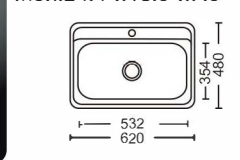

Size:480x480x(160~200)mm
Inch:18.9"x18.9"x(6.3"-7.9")

Size:810x430x(160~200)mm
Inch:31.9"x16.9"x(6.3"-7.9")

Size:490x490x(160~200)mm
Inch:19.3"x19.3"x(6.3"-7.9")

Size:810x430x(180~200)mm
Inch:31.9"x16.9"x(7"-7.9")

Size:460x410x200mm
Inch:18.1"x16.1"x7.9"

Size:380x380x(160~200)mm
Inch:15"x15"x(6.3"-7.9")

Size:470x340x200mm
Inch:18.5"x13.4"x7.9"

Size:420x370x150mm
Inch:16.5"x14.5"x5.9"

Size:480x480x200mm
Inch:18.9"x18.9"x7.9"

Size:450x450x220mm
Inch:17.7"x17.7"x8.7"

Size:500x400x(160~200)mm
Inch:19.6"x15.7"x(6.3"-7.9")

Size:460x410x200mm
Inch:18.1"x16.1"x7.9"

Size:500x400x200mm
Inch:19.7"x15.7"x7.9"

单盆系列

Single basin series

Size: 500x400x200mm
Inch: 19.7"x15.7"x7.9"

Size: 550x450x220mm
Inch: 21.7"x17.7"x8.7"

Size: 600x450x200mm
Inch: 23.6"x17.7"x7.9"

Size: 620x480x200mm
Inch: 24.4"x18.9"x7.9"

Size: 500x430x200mm
Inch: 19.6"x16.9"x7.9"

Size: 560x420x200mm
Inch: 22"x16.5"x7.9"