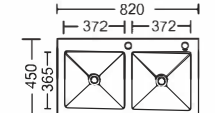

Size: 800x450x(200~230)mm
Inch: 31.5"x17.7"x(7.9"-9")

Size: 600x450x200mm
Inch: 23.6"x17.7"x7.9"

Size: 800x490x(200~230)mm
Inch: 23.6"x16.5"x7.9"

Size: 780x480x200mm
Inch: 30.7"x18.9"x7.9"

Size: 820x450x(200~230)mm
Inch: 32.2"x17.7"x(7.9"-9")

手工盆系列

Handmade style customize size

Size:820x450x200mm
Inch:32.3"x17.7"x7.9"

Size:800x800x230mm
Inch:31.5"x31.5"x9.1"

Size:820x450x200mm
Inch:32.3"x17.7"x7.9"

Size:780x460x(200~230)mm
Inch:30.7"x18.1"x(7.9"-9.1")

Size:720x400x(200~230)mm
Inch:28.3"x15.7"x(7.9"-9")

Size:800x450x(200~230)mm
Inch:31.5"x17.7"x(7.9"-9")

Size:820x450x(200~230)mm
Inch:32.2"x17.7"x(7.9"-9")

Size:730x500x(200~230)mm
Inch:28.7"x19.6"x(7.9"-9")

Size:750x410x(200~230)mm
Inch:29.5"x16.1"x(7.9"-9")

Size:820x450x(200~230)mm
Inch:32.2"x17.7"x(7.9"-9")

Size:820x450x(200~230)mm
Inch:32.2"x17.7"x(7.9"-9")

Size:950x460x(200~230)mm
Inch:37.4"x18.1"x(7.9"-9")