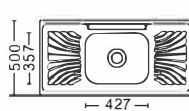

Size:630x490x(160~200)mm
Inch:24.8"x19.3"x(6.3"-7.9")

Size:750x400x(145~200)mm
Inch:29.5"x15.7"x(5.7"-7.9")

Size:800x400x(145~200)mm
Inch:31.5"x15.7"x(5.7"-7.9")

Size:900x500x(145~200)mm
Inch:35.4"x19.6"x(5.7"-7.9")

Size:660x420x(145~200)mm
Inch:25.9"x16.5"x(5.7"-7.9")

Size:760x420x(145~200)mm
Inch:29.9"x16.5"x(5.7"-7.9")

Size:800x500x200mm
Inch:31.5"x19.7"x7.9"

Size:915x460x(145~200)mm
Inch:35.8"x18.1"x(5.7"-7.9")

带板盆系列

With plate basin series

Size:950x460x210mm
Inch:37.4"x18.1"x8.3"

Size:1000x500x(145~200)mm
Inch:39.3"x19.6"x(5.7"-7.9")

Size:1200x500x(160~200)mm
Inch:47.2"x19.6"x(6.3"-7.9")

Size:1080x490x210mm
Inch:42.5"x19.3"x8.3"

Size:960x430x(145~200)mm
Inch:37.7"x16.9"x(5.7"-7.9")

Size:1000x500x(145~200)mm
Inch:39.3"x19.6"x(5.7"-7.9")

Size:1000x500x(160~200)mm
Inch:39.3"x19.6"x(6.3"-7.9")

Size:1200x440x200mm
Inch:47.2"x17.3"x7.9"