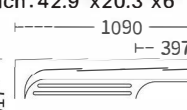

Size:1000x500x(145~200)mm
Inch:39.3"x19.6"x(5.7"-7.9")

Size:1000x500x(145~200)mm
Inch:39.3"x19.6"x(5.7"-7.9")

Size:1200x500x(160~200)mm
Inch:47.2"x19.6"x(6.3"-7.9")

Size:1200x460x(160~200)mm
Inch:47.2"x18.1"x(6.3"-7.9")

Size:1000x500x(145~200)mm
Inch:39.3"x19.6"x(5.7"-7.9")

Size:1000x600x(160~200)mm
Inch:39.3"x23.6"x(6.3"-7.9")

Size:1200x500x(160~200)mm
Inch:47.2"x19.6"x(6.3"-7.9")

Size:1200x500x(150~200)mm
Inch:47.2"x19.6"x(5.9"-7.9")

Size:1000x500x(145~200)mm
Inch:39.3"x19.6"x(5.7"-7.9")

Size:1060x460x145mm
Inch:41.7"x18.1"x5.7"

Size:1500x500x(160~200)mm
Inch:59"x19.6"x(6.3"-7.9")

Size:1200x500x(150~200)mm
Inch:47.2"x19.6"x(5.9"-7.9")

Size:1000x500x(145~200)mm
Inch:39.3"x19.6"x(5.7"-7.9")

Size:1090x517x153mm
Inch:42.9"x20.3"x6"

Size:920x450x200mm
Inch:36.2"x17.7"x7.9"

Size:1200x500x(150~200)mm
Inch:47.2"x19.6"x(5.9"-7.9")

台下盆 Undercounter basin series