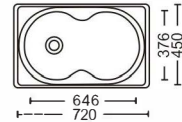

Sink Catalog

圆盆系列

Round basin series

Size:420x420x(180~200)mm
Inch:16.5"x16.5"x(7"-7.9")

Size:720x450x200mm
Inch:28.3"x17.7"x7.9"

Size:480x480x(160~200)mm
Inch:18.9"x18.9"x(6.3"-7.9")

Size:770x500x(160~200)mm
Inch:30.3"x19.6"x(6.3"-7.9")

Size:480x480x(160~200)mm
Inch:18.9"x18.9"x(6.3"-7.9")

Size:810x430x(160~200)mm
Inch:31.9"x16.9"x(6.3"-7.9")

Size:490x490x(160~200)mm
Inch:19.3"x19.3"x(6.3"-7.9")

Size:810x430x(180~200)mm
Inch:31.9"x16.9"x(7"-7.9")

Size:460x410x200mm
Inch:18.1"x16.1"x7.9"

Size:380x380x(160~200)mm
Inch:15"x15"x(6.3"-7.9")

Size:470x340x200mm
Inch:18.5"x13.4"x7.9"

Size:420x370x150mm
Inch:16.5"x14.5"x5.9"

Size:480x480x200mm
Inch:18.9"x18.9"x7.9"

Size:800x600x(145~200)mm
Inch:31.5"x23.6"x(5.7"-7.9")

Size:630x475x150mm
Inch:24.8"x18.7"x5.9"

Size:750x400x(145~200)mm
Inch:29.5"x15.7"x(5.7"-7.9")

Size:780x480x200mm
Inch:30.7"x18.8"x7.9"

Size:860x430x(150~200)mm
Inch:33.9"x16.9"x(5.9"-7.9")