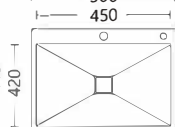

手工盆系列 Handmade style customize size

Size:600x450x254mm
Inch:24"x18"x10"

Size:800x460x200mm
Inch:31.5"x18.1"x7.9"

Size:450x400x200mm
Inch:17.7"x15.8"x7.9"

Size:810x460x200mm
Inch:31.8"x18.1"x7.9"

Size:810x530x200mm
Inch:31.9"x20.9"x7.9"

Size:500x400x(200~230)mm
Inch:19.6"x15.7"x(7.9"-9")

Size:550x430x(200~230)mm
Inch:21.6"x16.9"x(7.9"-9")

Size:680x450x(200~230)mm
Inch:26.7"x17.7"x(7.9"-9")

Size:600x450x(200~230)mm
Inch:23.6"x17.7"x(7.9"-9")

Size:680x450x(200~230)mm
Inch:26.7"x17.7"x(7.9"-9")

Size:600x450x(200~230)mm
Inch:23.6"x17.7"x(7.9"-9")

Size:500x400x200mm
Inch:19.7"x15.8"x7.9"

Size:600x450x(200~230)mm
Inch:23.6"x17.7"x(7.9"-9")

Size:500x440x200mm
Inch:19.7"x17.3"x7.9"

Size:650x450x(200~230)mm
Inch:25.5"x17.7"x(7.9"-9")

Size:500x440x200mm
Inch:19.7"x17.3"x7.9"

Size:680x450x(200~230)mm
Inch:26.7"x17.7"x(7.9"-9")

Size:500x440x200mm
Inch:19.7"x17.3"x7.9"

Size: 800x500x200mm
Inch: 31.5"x19.7"x7.9"