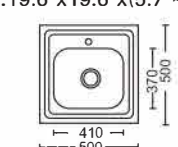

Size:800x500x200mm
Inch:31.5"x19.6"x7.9"
Size:600x420x200mm
Inch:23.6"x16.5"x7.9"

Size:770x490x200mm
Inch:30.3"x19.3"x7.9"

Size:810x430x200mm
Inch:31.9"x16.9"x7.9"

Size:880x480x200mm
Inch:34.6"x18.9"x7.9"

Size:813x478x200mm
Inch:32"x18.8"x7.9"

Size:780x430x200mm
Inch:30.7"x16.9"x7.9"

Size:840x480x200mm
Inch:33"x18.9"x7.9"

Size:800x600x200mm
Inch:31.5"x23.6"x7.9"

Size:850x515x200mm
Inch:33.5"x20.2"x7.9"

Size:780x430x180mm
Inch:30.7"x16.9"x7.1"

Size:800x500x200mm
Inch:31.5"x19.6"x7.9"

带板盆系列 With plate basin series

Size:460x460x200mm
Inch:18.1"x18.1"x7.9"

双盆系列 Double basin series

Size:680x390x200mm
Inch:26.7"x15.3"x7.9"
Size:720x380x200mm
Inch:28.3"x14.9"x7.9"
Size:750x400x200mm
Inch:29.5"x15.7"x7.9"

Size:780x430x180mm
Inch:30.7"x16.9"x7.1"

Size:800x500x200mm
Inch:31.5"x19.6"x7.9"

Size:500x500(145~200)mm
Inch:19.6"x19.6"x(5.7"~7.9")

Size:760x420x200mm
Inch:30"x16.5"x7.9"

Size:780x430x(180~200)mm
Inch:30.7"x16.9"x(7.1"~7.9")