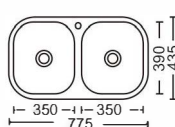

Size:285x240x(140~160)mm
Inch:11"x9.4"x(5.5"-6.3")

Size:329x249x150mm
Inch:12.9"x9.8"x5.9"

Size:340x310x200mm
Inch:13.3"x12.2"x7.9"

Size:370x310x135mm
Inch:14.5"x12.2"x5.3"

Size:390x360x200mm
Inch:15.3"x14.1"x7.9"

Size:420x360x200mm
Inch:16.5"x14.1"x7.9"

Size:440x390x200mm
Inch:17.3"x15.3"x7.9"

Size:440x390x200mm
Inch:17.3"x15.3"x7.9"

Size:450x410x200mm
Inch:17.7"x16.1"x7.9"

Size:480x380x200mm
Inch:18.9"x15"x7.9"

Size:570x460x200mm
Inch:22.4"x18.1"x7.9"

Size:570x480x200mm
Inch:22.4"x18.9"x7.9"

Size:810x530x170mm
Inch:31.9"x20.9"x6.6"

Size:570x480x200mm
Inch:22.4"x18.9"x7.9"

Size:820x470x200mm
Inch:32.2"x18.5"x7.9"

Size:775x435x200mm
Inch:30.5"x17.1"x7.9"

手工盆系列 Handmade style customize size

Size:600x450x254mm
Inch:24"x18"x10"

Size:800x460x200mm
Inch:31.5"x18.1"x7.9"

Size:450x400x200mm
Inch:17.7"x15.8"x7.9"

Size:810x460x200mm
Inch:31.8"x18.1"x7.9"

Size:810x530x200mm
Inch:31.9"x20.9"x7.9"