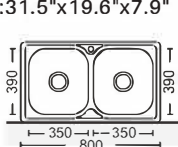

Size:800x500x200mm
Inch:31.5"x19.6"x7.9"
Size:600x420x200mm
Inch:23.6"x16.5"x7.9"

Size:770x490x200mm
Inch:30.3"x19.3"x7.9"

Size:810x430x200mm
Inch:31.9"x16.9"x7.9"

Size:880x480x200mm
Inch:34.6"x18.9"x7.9"

Size:813x478x200mm
Inch:32"x18.8"x7.9"

Size:780x430x200mm
Inch:30.7"x16.9"x7.9"

Size:840x480x200mm
Inch:33"x18.9"x7.9"

Size:800x600x200mm
Inch:31.5"x23.6"x7.9"

Size:850x515x200mm
Inch:33.5"x20.2"x7.9"

Size:780x430x180mm
Inch:30.7"x16.9"x7.1"

Size:800x500x200mm
Inch:31.5"x19.6"x7.9"

带板盆系列 With plate basin series

Size:460x460x200mm
Inch:18.1"x18.1"x7.9"

双盆系列 Double basin series

Size:680x390x200mm
Inch:26.7"x15.3"x7.9"
Size:720x380x200mm
Inch:28.3"x14.9"x7.9"
Size:750x400x200mm
Inch:29.5"x15.7"x7.9"

Size:780x430x180mm
Inch:30.7"x16.9"x7.1"

Size:800x500x200mm
Inch:31.5"x19.6"x7.9"

Size:500x500(145~200)mm
Inch:19.6"x19.6"x(5.7"~7.9")

Size:760x420x200mm
Inch:30"x16.5"x7.9"

Size:780x430x(180~200)mm
Inch:30.7"x16.9"x(7.1"~7.9")