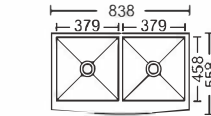

Size:780x430x(200~230)mm
Inch:30.7"x16.9"x(7.9"-9")

Size:720x450x200mm
Inch:28.3"x17.7"x7.9"

Size:950x460x(200~230)mm
Inch:37.4"x18.1"x(7.9"-9")

Size:780x430x(200~230)mm
Inch:30.7"x16.9"x(7.9"-9.1")

Size:800x450x(200~230)mm
Inch:31.5"x17.7"x(7.9"-9")

Size:780x460x(200~230)mm
Inch:30.7"x18.1"x(7.9"-9.1")

Size:1000x460x(200~230)mm
Inch:39.3"x18.1"x(7.9"-9")

Size:1000x480x(200~230)mm
Inch:39.3"x18.9"x(7.9"-9")

Size:1020x450x(200~230)mm
Inch:40.1"x17.7"x(7.9"-9")

Size:1000x460x(200~230)mm
Inch:39.3"x18.1"x(7.9"-9")

Size:1160x510x(200~230)mm
Inch:45.7"x20"x(7.9"-9")

Size:840x560x254mm
Inch:33"x22"x10"

Size:1200x500x(200~230)mm
Inch:47.2"x19.6"x(7.9"-9")

Size:838x558x254mm
Inch:33"x22"x10"

Size:1200x500x(200~230)mm
Inch:47.2"x19.6"x(7.9"-9")

Size:940x460x220mm
Inch:37"x18.1"x8.7"

带架子水槽系列 Sink series with shelf

Size:1000x480x(200~230)mm
Inch:39.3"x18.9"x(7.9"-9")

Size:500x400x160mm
Inch:19.6"x15.7"x6.3"