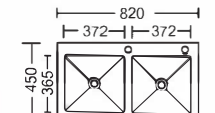

Size: 800x500x200mm
Inch: 31.5"x19.7"x7.9"

Size: 780x430x(200~230)mm
Inch: 30.7"x16.9"x(7.9"-9")

Size: 680x450x(200~230)mm
Inch: 26.7"x17.7"x(7.9"-9")

Size: 800x490x(200~230)mm
Inch: 23.6"x16.5"x7.9"

Size: 780x480x200mm
Inch: 30.7"x18.9"x7.9"

Size: 800x450x(200~230)mm
Inch: 31.5"x17.7"x(7.9"-9")

Size: 600x450x200mm
Inch: 23.6"x17.7"x7.9"

Size: 800x490x(200~230)mm
Inch: 23.6"x16.5"x7.9"

Size: 780x480x200mm
Inch: 30.7"x18.9"x7.9"

Size: 820x450x(200~230)mm
Inch: 32.2"x17.7"x(7.9"-9")

手工盆系列

Handmade style customize size

Size:820x450x200mm
Inch:32.3"x17.7"x7.9"

Size:800x800x230mm
Inch:31.5"x31.5"x9.1"

Size:820x450x200mm
Inch:32.3"x17.7"x7.9"

Size:780x460x(200~230)mm
Inch:30.7"x18.1"x(7.9"-9.1")

Size:720x400x(200~230)mm
Inch:28.3"x15.7"x(7.9"-9")

Size:800x450x(200~230)mm
Inch:31.5"x17.7"x(7.9"-9")

Size:820x450x(200~230)mm
Inch:32.2"x17.7"x(7.9"-9")

Size:730x500x(200~230)mm
Inch:28.7"x19.6"x(7.9"-9")