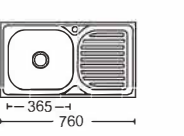

Size:780x440x(145~200)mm
Inch:30.7"x17.3"x(5.7"-7.9")

Size:830x440x(150~200)mm
Inch:32.7"x17.3"x(5.9"-7.9")

Size:620x480x110mm
Inch:24.4"x18.8"x4.3"

Size:750x400x(145~200)mm
Inch:29.5"x15.7"x(5.7"-7.9")

Size:780x430x200mm
Inch:30.7"x17.3"x7.9"

Size:800x600x(145~200)mm
Inch:31.5"x23.6"x(5.7"-7.9")

Size:630x475x150mm
Inch:24.8"x18.7"x5.9"

Size:750x400x(145~200)mm
Inch:29.5"x15.7"x(5.7"-7.9")

Size:780x480x200mm
Inch:30.7"x18.8"x7.9"

Size:860x430x(150~200)mm
Inch:33.9"x16.9"x(5.9"-7.9")

Size:630x490x(160~200)mm
Inch:24.8"x19.3"x(6.3"-7.9")

Size:750x400x(145~200)mm
Inch:29.5"x15.7"x(5.7"-7.9")

Size:800x400x(145~200)mm
Inch:31.5"x15.7"x(5.7"-7.9")

Size:900x500x(145~200)mm
Inch:35.4"x19.6"x(5.7"-7.9")

Size:660x420x(145~200)mm
Inch:25.9"x16.5"x(5.7"-7.9")

Size:760x420x(145~200)mm
Inch:29.9"x16.5"x(5.7"-7.9")

Size:800x500x200mm
Inch:31.5"x19.7"x7.9"

Size:915x460x(145~200)mm
Inch:35.8"x18.1"x(5.7"-7.9")

带板盆系列