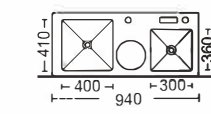

Size:800x450x(200~230)mm
Inch:31.5"x17.7"x(7.9"-9")

Size:780x460x(200~230)mm
Inch:30.7"x18.1"x(7.9"-9.1")

Size:1000x460x(200~230)mm
Inch:39.3"x18.1"x(7.9"-9")

Size:1000x480x(200~230)mm
Inch:39.3"x18.9"x(7.9"-9")

Size:1020x450x(200~230)mm
Inch:40.1"x17.7"x(7.9"-9")

Size:1000x460x(200~230)mm
Inch:39.3"x18.1"x(7.9"-9")

Size:1160x510x(200~230)mm
Inch:45.7"x20"x(7.9"-9")

Size:840x560x254mm
Inch:33"x22"x10"

Size:1200x500x(200~230)mm
Inch:47.2"x19.6"x(7.9"-9")

Size:838x558x254mm
Inch:33"x22"x10"

Size:1200x500x(200~230)mm
Inch:47.2"x19.6"x(7.9"-9")

Size:940x460x220mm
Inch:37"x18.1"x8.7"

带架子水槽系列 Sink series with shelf

Size:1000x480x(200~230)mm
Inch:39.3"x18.9"x(7.9"-9")

Size:500x400x160mm
Inch:19.6"x15.7"x6.3"

Size:1000x500x145mm
Inch:39.3"x19.6"x5.7"

Size:1000x500x850mm
Inch:39.4 x19.7 x33.5

Size:1000x500x145mm
Inch:39.3"x19.6"x5.7"

Size:1200x500x850mm
Inch:47.2 x19.7 x33.5