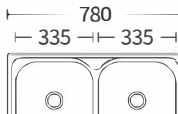

Size:850x515x200mm
Inch:33.5"x20.2"x7.9"

Size:780x430x180mm
Inch:30.7"x16.9"x7.1"

Size:800x500x200mm
Inch:31.5"x19.6"x7.9"

Size:460x460x200mm
Inch:18.1"x18.1"x7.9"

双盆系列 Double basin series

Size:680x390x200mm
Inch:26.7"x15.3"x7.9"
Size:720x380x200mm
Inch:28.3"x14.9"x7.9"
Size:750x400x200mm
Inch:29.5"x15.7"x7.9"

Size:780x430x180mm
Inch:30.7"x16.9"x7.1"

Size:830x490x155mm
Inch:32.7"x19.3"x6.1"

Size:500x500(145~200)mm
Inch:19.6"x19.6"x(5.7"~7.9")

Size:760x420x200mm
Inch:30"x16.5"x7.9"

Size:780x430x(180~200)mm
Inch:30.7"x16.9"x(7.1"~7.9")

Size:840x555x155mm
Inch:33"x21.8"x6.1"

Size:600x500(145~200)mm
Inch:23.6"x19.6"x(5.7"~7.9")

带板盆系列

With plate basin series

Size:600x600x(145~200)mm
Inch:23.6"x23.6"x(5.7"-7.9")

Size:700x287x200mm
Inch:27.5"x11.2"x7.9"

Size:760x460x200mm
Inch:29.9"x18.1"x7.9"

Size:800x500x(145~200)mm
Inch:31.5"x19.6"x(5.7"-7.9")

Size:620x480x110mm
Inch:24.4"x18.8"x4.3"

Size:730x480x200mm
Inch:28.7"x18.9"x7.9"

Size:780x440x(145~200)mm
Inch:30.7"x17.3"x(5.7"-7.9")