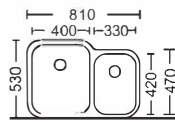

Size:1000x500x(160~200)mm
Inch:39.3"x19.6"x(6.3"-7.9")

Size:1360x460x(160~200)mm
Inch:53.5"x18.1"x(6.3"-7.9")

Size:285x240x(140~160)mm
Inch:11"x9.4"x(5.5"-6.3")

Size:329x249x150mm
Inch:12.9"x9.8"x5.9"

Size:340x310x200mm
Inch:13.3"x12.2"x7.9"

Size:370x310x135mm
Inch:14.5"x12.2"x5.3"

Size:390x360x200mm
Inch:15.3"x14.1"x7.9"

Size:420x360x200mm
Inch:16.5"x14.1"x7.9"

Size:440x390x200mm
Inch:17.3"x15.3"x7.9"

Size:440x390x200mm
Inch:17.3"x15.3"x7.9"

Size:450x410x200mm
Inch:17.7"x16.1"x7.9"

Size:480x380x200mm
Inch:18.9"x15"x7.9"

Size:570x460x200mm
Inch:22.4"x18.1"x7.9"

Size:570x480x200mm
Inch:22.4"x18.9"x7.9"

Size:810x530x170mm
Inch:31.9"x20.9"x6.6"

Size:570x480x200mm
Inch:22.4"x18.9"x7.9"

Size:820x470x200mm
Inch:32.2"x18.5"x7.9"

Size:550x430x(200~230)mm
Inch:21.6"x16.9"x(7.9"-9")

Size:680x450x(200~230)mm
Inch:26.7"x17.7"x(7.9"-9")

Size:775x435x200mm
Inch:30.5"x17.1"x7.9"

手工盆系列 Handmade style customize size