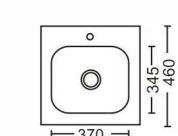

Size:810x430x200mm
Inch:31.9"x16.9"x7.9"

Size:880x480x200mm
Inch:34.6"x18.9"x7.9"

Size:800x500x200mm
Inch:31.5"x19.6"x7.9"
Size:600x420x200mm
Inch:23.6"x16.5"x7.9"

Size:770x490x200mm
Inch:30.3"x19.3"x7.9"

Size:840x480x200mm
Inch:33"x18.9"x7.9"

Size:800x600x200mm
Inch:31.5"x23.6"x7.9"

Size:813x478x200mm
Inch:32"x18.8"x7.9"

Size:780x430x200mm
Inch:30.7"x16.9"x7.9"

Size:800x500x200mm
Inch:31.5"x19.6"x7.9"

带板盆系列 With plate basin series

Size:850x515x200mm
Inch:33.5"x20.2"x7.9"

Size:780x430x180mm
Inch:30.7"x16.9"x7.1"

Size:800x500x200mm
Inch:31.5"x19.6"x7.9"

Size:460x460x200mm
Inch:18.1"x18.1"x7.9"

双盆系列 Double basin series

Size:680x390x200mm
Inch:26.7"x15.3"x7.9"
Size:720x380x200mm
Inch:28.3"x14.9"x7.9"
Size:750x400x200mm
Inch:29.5"x15.7"x7.9"

Size:780x430x180mm
Inch:30.7"x16.9"x7.1"

Size:830x490x155mm
Inch:32.7"x19.3"x6.1"

Size:500x500(145~200)mm
Inch:19.6"x19.6"x(5.7"~7.9")

Size:760x420x200mm
Inch:30"x16.5"x7.9"

Size:780x430x(180~200)mm
Inch:30.7"x16.9"x(7.1"~7.9")