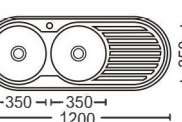

Size:480x480x(160~200)mm
Inch:18.9"x18.9"x(6.3"-7.9")

Size:810x430x(160~200)mm
Inch:31.9"x16.9"x(6.3"-7.9")

Size:490x490x(160~200)mm
Inch:19.3"x19.3"x(6.3"-7.9")

Size:810x430x(180~200)mm
Inch:31.9"x16.9"x(7"-7.9")

Size:510x510x(160~200)mm
Inch:20"x20"x(6.3"-7.9")

Size:1200x460x(160~200)mm
Inch:47"x18"x(6.3"-7.9")

Size:570x450x(160~200)mm
Inch:22.4"x17.7"x(6.3"-7.9")

单盆系列

Single basin series

Size:360x360mm
Inch:14.1"x14.1"

Size:460x410x200mm
Inch:18.1"x16.1"x7.9"

Size:380x380x(160~200)mm
Inch:15"x15"x(6.3"-7.9")

Size:470x340x200mm
Inch:18.5"x13.4"x7.9"

Size:420x370x150mm
Inch:16.5"x14.5"x5.9"

Size:480x480x200mm
Inch:18.9"x18.9"x7.9"

Size:630x475x150mm
Inch:24.8"x18.7"x5.9"

Size:750x400x(145~200)mm
Inch:29.5"x15.7"x(5.7"-7.9")

Size:780x480x200mm
Inch:30.7"x18.8"x7.9"

Size:860x430x(150~200)mm
Inch:33.9"x16.9"x(5.9"-7.9")

Size:630x490x(160~200)mm
Inch:24.8"x19.3"x(6.3"-7.9")