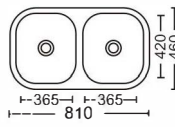

Size:450x410x200mm
Inch:17.7"x16.1"x7.9"

Size:480x380x200mm
Inch:18.9"x15"x7.9"

Size:570x460x200mm
Inch:22.4"x18.1"x7.9"

Size:570x480x200mm
Inch:22.4"x18.9"x7.9"

Size:810x530x170mm
Inch:31.9"x20.9"x6.6"

Size:570x480x200mm
Inch:22.4"x18.9"x7.9"

Size:820x470x200mm
Inch:32.2"x18.5"x7.9"

Size:550x430x(200~230)mm
Inch:21.6"x16.9"x(7.9"-9")

Size:680x450x(200~230)mm
Inch:26.7"x17.7"x(7.9"-9")

Size:775x435x200mm
Inch:30.5"x17.1"x7.9"

手工盆系列 Handmade style customize size

Size:600x450x254mm
Inch:24"x18"x10"

Size:600x450x(200~230)mm
Inch:23.6"x17.7"x(7.9"-9")

Size:680x450x(200~230)mm
Inch:26.7"x17.7"x(7.9"-9")

Size:800x460x200mm
Inch:31.5"x18.1"x7.9"

Size:600x450x(200~230)mm
Inch:23.6"x17.7"x(7.9"-9")

Size:500x400x200mm
Inch:19.7"x15.8"x7.9"

Size:810x460x200mm
Inch:31.8"x18.1"x7.9"

Size:450x400x200mm
Inch:17.7"x15.8"x7.9"

Size:600x450x(200~230)mm
Inch:23.6"x17.7"x(7.9"-9")

Size:500x440x200mm
Inch:19.7"x17.3"x7.9"