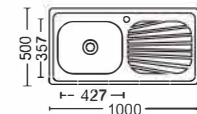

Size:630x475x150mm
Inch:24.8"x18.7"x5.9"

Size:750x400x(145~200)mm
Inch:29.5"x15.7"x(5.7"-7.9")

Size:780x480x200mm
Inch:30.7"x18.8"x7.9"

Size:860x430x(150~200)mm
Inch:33.9"x16.9"x(5.9"-7.9")

Size:630x490x(160~200)mm
Inch:24.8"x19.3"x(6.3"-7.9")

Size:750x400x(145~200)mm
Inch:29.5"x15.7"x(5.7"-7.9")

Size:800x400x(145~200)mm
Inch:31.5"x15.7"x(5.7"-7.9")

Size:900x500x(145~200)mm
Inch:35.4"x19.6"x(5.7"-7.9")

Size:660x420x(145~200)mm
Inch:25.9"x16.5"x(5.7"-7.9")

Size:760x420x(145~200)mm
Inch:29.9"x16.5"x(5.7"-7.9")

Size:800x500x200mm
Inch:31.5"x19.7"x7.9"

Size:915x460x(145~200)mm
Inch:35.8"x18.1"x(5.7"-7.9")

带板盆系列

With plate basin series

Size:950x460x210mm
Inch:37.4"x18.1"x8.3"

Size:1000x500x(145~200)mm
Inch:39.3"x19.6"x(5.7"-7.9")

Size:1200x500x(160~200)mm
Inch:47.2"x19.6"x(6.3"-7.9")

Size:1080x490x210mm
Inch:42.5"x19.3"x8.3"

Size:960x430x(145~200)mm
Inch:37.7"x16.9"x(5.7"-7.9")