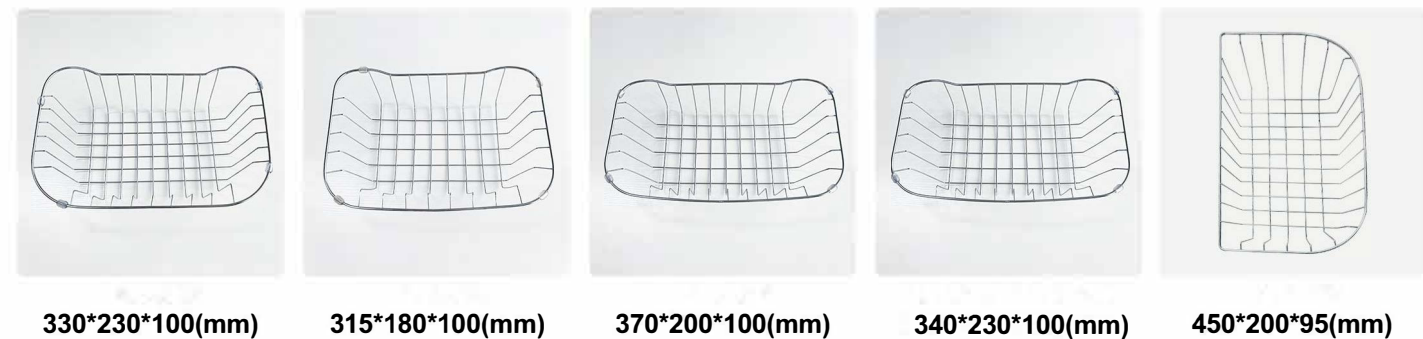

B40T-110mm

B40T-110mm-Y

配件系列

Accessories series

配件系列
Accessories series

(16*50*200mm)