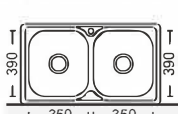

Size:810x430x200mm
Inch:31.9"x16.9"x7.9"

Size:880x480x200mm
Inch:34.6"x18.9"x7.9"

Size:800x500x200mm
Inch:31.5"x19.6"x7.9"
Size:600x420x200mm
Inch:23.6"x16.5"x7.9"

Size:770x490x200mm
Inch:30.3"x19.3"x7.9"

Size:840x480x200mm
Inch:33"x18.9"x7.9"

Size:800x600x200mm
Inch:31.5"x23.6"x7.9"

Size:813x478x200mm
Inch:32"x18.8"x7.9"

Size:780x430x200mm
Inch:30.7"x16.9"x7.9"

Size:800x500x200mm
Inch:31.5"x19.6"x7.9"

带板盆系列 With plate basin series

Size:850x515x200mm
Inch:33.5"x20.2"x7.9"

Size:780x430x180mm
Inch:30.7"x16.9"x7.1"

Size:800x500x200mm
Inch:31.5"x19.6"x7.9"

Size:460x460x200mm
Inch:18.1"x18.1"x7.9"

双盆系列 Double basin series

Size:680x390x200mm
Inch:26.7"x15.3"x7.9"
Size:720x380x200mm
Inch:28.3"x14.9"x7.9"
Size:750x400x200mm
Inch:29.5"x15.7"x7.9"

Size:780x430x180mm
Inch:30.7"x16.9"x7.1"

Size:830x490x155mm
Inch:32.7"x19.3"x6.1"

Size:500x500(145~200)mm
Inch:19.6"x19.6"x(5.7"~7.9")

Size:760x420x200mm
Inch:30"x16.5"x7.9"

Size:780x430x(180~200)mm
Inch:30.7"x16.9"x(7.1"~7.9")