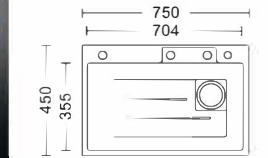

Size: 750x450x220mm
Inch: 29.5"x17.7"x8.7"