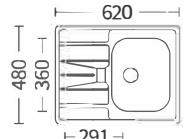

Size:840x555x155mm
Inch:33"x21.8"x6.1"

Size:600x500(145~200)mm
Inch:23.6"x19.6"x(5.7"~7.9")

带板盆系列

With plate basin series

Size:600x600x(145~200)mm
Inch:23.6"x23.6"x(5.7"-7.9")

Size:700x287x200mm
Inch:27.5"x11.2"x7.9"

Size:760x460x200mm
Inch:29.9"x18.1"x7.9"

Size:800x500x(145~200)mm
Inch:31.5"x19.6"x(5.7"-7.9")

Size:620x480x110mm
Inch:24.4"x18.8"x4.3"

Size:730x480x200mm
Inch:28.7"x18.9"x7.9"

Size:780x440x(145~200)mm
Inch:30.7"x17.3"x(5.7"-7.9")

Size:830x440x(150~200)mm
Inch:32.7"x17.3"x(5.9"-7.9")

Size:620x480x110mm
Inch:24.4"x18.8"x4.3"

Size:750x400x(145~200)mm
Inch:29.5"x15.7"x(5.7"-7.9")

Size:780x430x200mm
Inch:30.7"x17.3"x7.9"

Size:800x600x(145~200)mm
Inch:31.5"x23.6"x(5.7"-7.9")

Size:630x475x150mm
Inch:24.8"x18.7"x5.9"

Size:750x400x(145~200)mm
Inch:29.5"x15.7"x(5.7"-7.9")

Size:780x480x200mm
Inch:30.7"x18.8"x7.9"

Size:860x430x(150~200)mm
Inch:33.9"x16.9"x(5.9"-7.9")

Size:630x490x(160~200)mm
Inch:24.8"x19.3"x(6.3"-7.9")