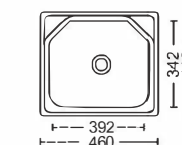

Size:480x480x(160~200)mm
Inch:18.9"x18.9"x(6.3"-7.9")

Size:810x430x(160~200)mm
Inch:31.9"x16.9"x(6.3"-7.9")

Size:490x490x(160~200)mm
Inch:19.3"x19.3"x(6.3"-7.9")

Size:810x430x(180~200)mm
Inch:31.9"x16.9"x(7"-7.9")

Size:510x510x(160~200)mm
Inch:20"x20"x(6.3"-7.9")

Size:1200x460x(160~200)mm
Inch:47"x18"x(6.3"-7.9")

Size:570x450x(160~200)mm
Inch:22.4"x17.7"x(6.3"-7.9")

单盆系列

Single basin series

Size:360x360mm
Inch:14.1"x14.1"

Size:460x410x200mm
Inch:18.1"x16.1"x7.9"

Size:380x380x(160~200)mm
Inch:15"x15"x(6.3"-7.9")

Size:470x340x200mm
Inch:18.5"x13.4"x7.9"

Size:420x370x150mm
Inch:16.5"x14.5"x5.9"

Size:480x480x200mm
Inch:18.9"x18.9"x7.9"

Size:630x475x150mm
Inch:24.8"x18.7"x5.9"

Size:750x400x(145~200)mm
Inch:29.5"x15.7"x(5.7"-7.9")

Size:780x480x200mm
Inch:30.7"x18.8"x7.9"

Size:860x430x(150~200)mm
Inch:33.9"x16.9"x(5.9"-7.9")

Size:630x490x(160~200)mm
Inch:24.8"x19.3"x(6.3"-7.9")