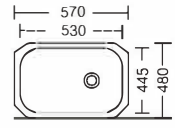

Size:1000x500x(160~200)mm
Inch:39.3"x19.6"x(6.3"-7.9")

Size:1360x460x(160~200)mm
Inch:53.5"x18.1"x(6.3"-7.9")

Size:285x240x(140~160)mm
Inch:11"x9.4"x(5.5"-6.3")

Size:329x249x150mm
Inch:12.9"x9.8"x5.9"

Size:340x310x200mm
Inch:13.3"x12.2"x7.9"

Size:370x310x135mm
Inch:14.5"x12.2"x5.3"

Size:390x360x200mm
Inch:15.3"x14.1"x7.9"

Size:420x360x200mm
Inch:16.5"x14.1"x7.9"

Size:440x390x200mm
Inch:17.3"x15.3"x7.9"

Size:440x390x200mm
Inch:17.3"x15.3"x7.9"

Size:450x410x200mm
Inch:17.7"x16.1"x7.9"

Size:480x380x200mm
Inch:18.9"x15"x7.9"

Size:570x460x200mm
Inch:22.4"x18.1"x7.9"

Size:570x480x200mm
Inch:22.4"x18.9"x7.9"

Size:810x530x170mm
Inch:31.9"x20.9"x6.6"

Size:570x480x200mm
Inch:22.4"x18.9"x7.9"

Size:820x470x200mm
Inch:32.2"x18.5"x7.9"

Size:550x430x(200~230)mm
Inch:21.6"x16.9"x(7.9"-9")

Size:680x450x(200~230)mm
Inch:26.7"x17.7"x(7.9"-9")

Size:775x435x200mm
Inch:30.5"x17.1"x7.9"

手工盆系列 Handmade style customize size