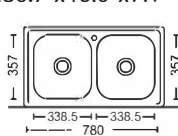

Size:810x430x200mm
Inch:31.9"x16.9"x7.9"

Size:880x480x200mm
Inch:34.6"x18.9"x7.9"

Size:800x500x200mm
Inch:31.5"x19.6"x7.9"
Size:600x420x200mm
Inch:23.6"x16.5"x7.9"

Size:770x490x200mm
Inch:30.3"x19.3"x7.9"

Size:840x480x200mm
Inch:33"x18.9"x7.9"

Size:800x600x200mm
Inch:31.5"x23.6"x7.9"

Size:813x478x200mm
Inch:32"x18.8"x7.9"

Size:780x430x200mm
Inch:30.7"x16.9"x7.9"

Size:800x500x200mm
Inch:31.5"x19.6"x7.9"

带板盆系列 With plate basin series

Size:850x515x200mm
Inch:33.5"x20.2"x7.9"

Size:780x430x180mm
Inch:30.7"x16.9"x7.1"

Size:800x500x200mm
Inch:31.5"x19.6"x7.9"

Size:460x460x200mm
Inch:18.1"x18.1"x7.9"

双盆系列 Double basin series

Size:680x390x200mm
Inch:26.7"x15.3"x7.9"
Size:720x380x200mm
Inch:28.3"x14.9"x7.9"
Size:750x400x200mm
Inch:29.5"x15.7"x7.9"

Size:780x430x180mm
Inch:30.7"x16.9"x7.1"

Size:830x490x155mm
Inch:32.7"x19.3"x6.1"

Size:500x500(145~200)mm
Inch:19.6"x19.6"x(5.7"~7.9")

Size:760x420x200mm
Inch:30"x16.5"x7.9"

Size:780x430x(180~200)mm
Inch:30.7"x16.9"x(7.1"~7.9")