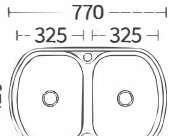

Size: 530x430x200mm
Inch: 20.9"x16.9"x7.9"

Size: 600x420x200mm
Inch: 23.6"x16.5"x7.9"

Size: 610x500x200mm
Inch: 24"x19.6"x7.9"

Size: 700x500x200mm
Inch: 27.5"x19.6"x7.9"

Size: 550x450x200mm
Inch: 21.7"x17.7"x7.9"

Size: 600x450x200mm
Inch: 23.6"x17.7"x7.9"

Size: 620x460x220mm
Inch: 24.4"x18.1"x8.7"

Size: 750x450x200mm
Inch: 29.5"x17.7"x7.9"

Size:750x450x200mm
Inch:29.5"x17.7"x7.9"

Size:760x430x200mm
Inch:30"x16.9"x7.9"

Size:810x430x200mm
Inch:31.9"x16.9"x7.9"

Size:880x480x200mm
Inch:34.6"x18.9"x7.9"

Size:800x500x200mm
Inch:31.5"x19.6"x7.9"
Size:600x420x200mm
Inch:23.6"x16.5"x7.9"

Size:770x490x200mm
Inch:30.3"x19.3"x7.9"

Size:840x480x200mm
Inch:33"x18.9"x7.9"

Size:800x600x200mm
Inch:31.5"x23.6"x7.9"

Size:813x478x200mm
Inch:32"x18.8"x7.9"

Size:780x430x200mm
Inch:30.7"x16.9"x7.9"

Size:800x500x200mm
Inch:31.5"x19.6"x7.9"

带板盆系列 With plate basin series