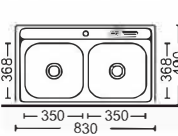

Size:810x430x200mm
Inch:31.9"x16.9"x7.9"

Size:880x480x200mm
Inch:34.6"x18.9"x7.9"

Size:800x500x200mm
Inch:31.5"x19.6"x7.9"
Size:600x420x200mm
Inch:23.6"x16.5"x7.9"

Size:770x490x200mm
Inch:30.3"x19.3"x7.9"

Size:840x480x200mm
Inch:33"x18.9"x7.9"

Size:800x600x200mm
Inch:31.5"x23.6"x7.9"

Size:813x478x200mm
Inch:32"x18.8"x7.9"

Size:780x430x200mm
Inch:30.7"x16.9"x7.9"

Size:800x500x200mm
Inch:31.5"x19.6"x7.9"

带板盆系列 With plate basin series

Size:850x515x200mm
Inch:33.5"x20.2"x7.9"

Size:780x430x180mm
Inch:30.7"x16.9"x7.1"

Size:800x500x200mm
Inch:31.5"x19.6"x7.9"

Size:460x460x200mm
Inch:18.1"x18.1"x7.9"

双盆系列 Double basin series

Size:680x390x200mm
Inch:26.7"x15.3"x7.9"
Size:720x380x200mm
Inch:28.3"x14.9"x7.9"
Size:750x400x200mm
Inch:29.5"x15.7"x7.9"

Size:780x430x180mm
Inch:30.7"x16.9"x7.1"

Size:830x490x155mm
Inch:32.7"x19.3"x6.1"

Size:500x500(145~200)mm
Inch:19.6"x19.6"x(5.7"~7.9")

Size:760x420x200mm
Inch:30"x16.5"x7.9"

Size:780x430x(180~200)mm
Inch:30.7"x16.9"x(7.1"~7.9")