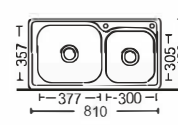

Size: 530x430x200mm
Inch: 20.9"x16.9"x7.9"

Size: 600x420x200mm
Inch: 23.6"x16.5"x7.9"

Size: 610x500x200mm
Inch: 24"x19.6"x7.9"

Size: 700x500x200mm
Inch: 27.5"x19.6"x7.9"

Size: 550x450x200mm
Inch: 21.7"x17.7"x7.9"

Size: 600x450x200mm
Inch: 23.6"x17.7"x7.9"

Size: 620x460x220mm
Inch: 24.4"x18.1"x8.7"

Size: 750x450x200mm
Inch: 29.5"x17.7"x7.9"

Size:750x450x200mm
Inch:29.5"x17.7"x7.9"

Size:760x430x200mm
Inch:30"x16.9"x7.9"

Size:810x430x200mm
Inch:31.9"x16.9"x7.9"

Size:880x480x200mm
Inch:34.6"x18.9"x7.9"

Size:800x500x200mm
Inch:31.5"x19.6"x7.9"
Size:600x420x200mm
Inch:23.6"x16.5"x7.9"

Size:770x490x200mm
Inch:30.3"x19.3"x7.9"

Size:840x480x200mm
Inch:33"x18.9"x7.9"

Size:800x600x200mm
Inch:31.5"x23.6"x7.9"

Size:813x478x200mm
Inch:32"x18.8"x7.9"

Size:780x430x200mm
Inch:30.7"x16.9"x7.9"

Size:800x500x200mm
Inch:31.5"x19.6"x7.9"

带板盆系列 With plate basin series