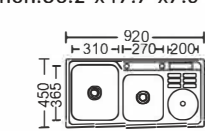

Size:1000x600x(160~200)mm
Inch:39.3"x23.6"x(6.3"-7.9")

Size:1200x500x(160~200)mm
Inch:47.2"x19.6"x(6.3"-7.9")

Size:1200x500x(150~200)mm
Inch:47.2"x19.6"x(5.9"-7.9")

Size:1000x500x(145~200)mm
Inch:39.3"x19.6"x(5.7"-7.9")

Size:1060x460x145mm
Inch:41.7"x18.1"x5.7"

Size:1500x500x(160~200)mm
Inch:59"x19.6"x(6.3"-7.9")

Size:1200x500x(150~200)mm
Inch:47.2"x19.6"x(5.9"-7.9")

Size:1000x500x(145~200)mm
Inch:39.3"x19.6"x(5.7"-7.9")

Size:1090x517x153mm
Inch:42.9"x20.3"x6"

Size:920x450x200mm
Inch:36.2"x17.7"x7.9"

Size:1200x500x(150~200)mm
Inch:47.2"x19.6"x(5.9"-7.9")

台下盆 Undercounter basin series

Size:1200x500x(160~200)mm
Inch:47.2"x19.6"x(6.3"-7.9")

Size:1200x600x200mm
Inch:47.2"x23.6"x7.9"

Size:1200x500x(160~200)mm
Inch:47.2"x19.6"x(6.3"-7.9")

Size:1200x600x(160~200)mm
Inch:47.2"x23.6"x(6.3"-7.9")

Size:1200x500x200mm
Inch:47.2"x19.6"x7.9"

Size:1500x500x(160~200)mm
Inch:59"x19.6"x(6.3"-7.9")