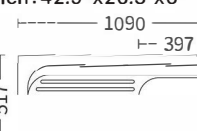

Size:630x475x150mm
Inch:24.8"x18.7"x5.9"

Size:750x400x(145~200)mm
Inch:29.5"x15.7"x(5.7"-7.9")

Size:780x480x200mm
Inch:30.7"x18.8"x7.9"

Size:860x430x(150~200)mm
Inch:33.9"x16.9"x(5.9"-7.9")

Size:630x490x(160~200)mm
Inch:24.8"x19.3"x(6.3"-7.9")

Size:1000x600x(160~200)mm
Inch:39.3"x23.6"x(6.3"-7.9")

Size:1200x500x(160~200)mm
Inch:47.2"x19.6"x(6.3"-7.9")

Size:1200x500x(150~200)mm
Inch:47.2"x19.6"x(5.9"-7.9")

Size:1000x500x(145~200)mm
Inch:39.3"x19.6"x(5.7"-7.9")

Size:1060x460x145mm
Inch:41.7"x18.1"x5.7"

Size:1500x500x(160~200)mm
Inch:59"x19.6"x(6.3"-7.9")

Size:1200x500x(150~200)mm
Inch:47.2"x19.6"x(5.9"-7.9")

Size:1000x500x(145~200)mm
Inch:39.3"x19.6"x(5.7"-7.9")

Size:1090x517x153mm
Inch:42.9"x20.3"x6"

Size:920x450x200mm
Inch:36.2"x17.7"x7.9"

Size:1200x500x(150~200)mm
Inch:47.2"x19.6"x(5.9"-7.9")

台下盆 Undercounter basin series

Size:1200x500x(160~200)mm
Inch:47.2"x19.6"x(6.3"-7.9")