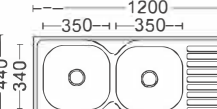

Size:630x475x150mm
Inch:24.8"x18.7"x5.9"

Size:750x400x(145~200)mm
Inch:29.5"x15.7"x(5.7"-7.9")

Size:780x480x200mm
Inch:30.7"x18.8"x7.9"

Size:860x430x(150~200)mm
Inch:33.9"x16.9"x(5.9"-7.9")

Size:630x490x(160~200)mm
Inch:24.8"x19.3"x(6.3"-7.9")

Size:760x420x(145~200)mm
Inch:29.9"x16.5"x(5.7"-7.9")

Size:800x500x200mm
Inch:31.5"x19.7"x7.9"

Size:915x460x(145~200)mm
Inch:35.8"x18.1"x(5.7"-7.9")

带板盆系列

With plate basin series

Size:950x460x210mm
Inch:37.4"x18.1"x8.3"

Size:1000x500x(145~200)mm
Inch:39.3"x19.6"x(5.7"-7.9")

Size:1200x500x(160~200)mm
Inch:47.2"x19.6"x(6.3"-7.9")

Size:1080x490x210mm
Inch:42.5"x19.3"x8.3"

Size:960x430x(145~200)mm
Inch:37.7"x16.9"x(5.7"-7.9")

Size:1000x500x(145~200)mm
Inch:39.3"x19.6"x(5.7"-7.9")

Size:1000x500x(160~200)mm
Inch:39.3"x19.6"x(6.3"-7.9")

Size:1200x440x200mm
Inch:47.2"x17.3"x7.9"

Size:1000x500x(145~200)mm
Inch:39.3"x19.6"x(5.7"-7.9")