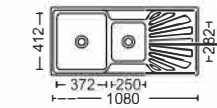

Size:630x475x150mm
Inch:24.8"x18.7"x5.9"

Size:750x400x(145~200)mm
Inch:29.5"x15.7"x(5.7"-7.9")

Size:780x480x200mm
Inch:30.7"x18.8"x7.9"

Size:860x430x(150~200)mm
Inch:33.9"x16.9"x(5.9"-7.9")

Size:630x490x(160~200)mm
Inch:24.8"x19.3"x(6.3"-7.9")

Size:750x400x(145~200)mm
Inch:29.5"x15.7"x(5.7"-7.9")

Size:800x400x(145~200)mm
Inch:31.5"x15.7"x(5.7"-7.9")

Size:900x500x(145~200)mm
Inch:35.4"x19.6"x(5.7"-7.9")

Size:660x420x(145~200)mm
Inch:25.9"x16.5"x(5.7"-7.9")

Size:760x420x(145~200)mm
Inch:29.9"x16.5"x(5.7"-7.9")

Size:800x500x200mm
Inch:31.5"x19.7"x7.9"

Size:915x460x(145~200)mm
Inch:35.8"x18.1"x(5.7"-7.9")

带板盆系列

With plate basin series

Size:950x460x210mm
Inch:37.4"x18.1"x8.3"

Size:1000x500x(145~200)mm
Inch:39.3"x19.6"x(5.7"-7.9")

Size:1200x500x(160~200)mm
Inch:47.2"x19.6"x(6.3"-7.9")

Size:1080x490x210mm
Inch:42.5"x19.3"x8.3"

Size:960x430x(145~200)mm
Inch:37.7"x16.9"x(5.7"-7.9")