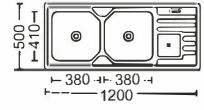

Size:1060x460x145mm
Inch:41.7"x18.1"x5.7"

Size:1500x500x(160~200)mm
Inch:59"x19.6"x(6.3"-7.9")

Size:1200x500x(150~200)mm
Inch:47.2"x19.6"x(5.9"-7.9")

Size:1000x500x(145~200)mm
Inch:39.3"x19.6"x(5.7"-7.9")

Size:1090x517x153mm
Inch:42.9"x20.3"x6"

Size:920x450x200mm
Inch:36.2"x17.7"x7.9"

Size:1200x500x(150~200)mm
Inch:47.2"x19.6"x(5.9"-7.9")

台下盆 Undercounter basin series

Size:1200x500x(160~200)mm
Inch:47.2"x19.6"x(6.3"-7.9")

Size:1200x600x200mm
Inch:47.2"x23.6"x7.9"

Size:1200x500x(160~200)mm
Inch:47.2"x19.6"x(6.3"-7.9")

Size:1200x600x(160~200)mm
Inch:47.2"x23.6"x(6.3"-7.9")

Size:1200x500x200mm
Inch:47.2"x19.6"x7.9"

Size:1500x500x(160~200)mm
Inch:59"x19.6"x(6.3"-7.9")

Size:1200x500x200mm
Inch:47.2"x19.6"x7.9"

Size:1800x500x(160~200)mm
Inch:70.6"x19.6"x(6.3"-7.9")

Size:1200x500x200mm
Inch:47.2"x19.7"x7.9"

Size:1080x620x(160~200)mm
Inch:42.5"x24.4"x(6.3"-7.9")

Size:1200x500x200mm
Inch:47.2"x19.7"x7.9"