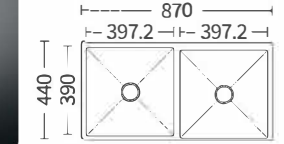

Size:1200x500x160mm
Inch:47.2"x19.6"x6.3"

Size:1030x480x160mm
Inch:40.5"x18.9"x6.3"

Size:1200x500x160mm
Inch:47.2"x19.6"x6.3"

Size:915x460x145mm
Inch:36"x18.1"x5.7"

Size:600x600x280mm
Inch:23.6"x23.6"x11"

Size:960x430x145mm
Inch:37.8"x16.9"x5.7"

Size: 1200x500x145mm
Inch: 47.2"x19.6"x5.7"

Size: 650x380x120mm
Inch: 25.6"x15"x4.7"

Size: 440x440x200mm
Inch: 17.3"x17.3"x7.9"

Size: 590x440x200mm
Inch: 23.2"x17.3"x7.9"

Size: 590x440x200mm
Inch: 23.2"x17.3"x7.9"

Size: 740x440x200mm
Inch: 29.1"x17.3"x7.9"

Size: 740x440x200mm
Inch: 29.1"x17.3"x7.9"

Size: 870x440x200mm
Inch: 34.2"x17.3"x7.9"

飞雨盆系列 Flying Rain basin series

Size: 870x440x200mm
Inch: 34.2"x17.3"x7.9"