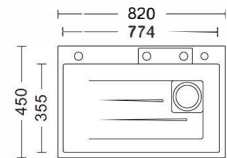

Size: 700x450x220mm
Inch: 27.6"x17.7"x8.7"

Size: 750x450x220mm
Inch: 29.5"x17.7"x8.7"

Size: 800x450x220mm
Inch: 31.4"x17.7"x8.7"

Size: 680x450x220mm
Inch: 26.8"x17.7"x8.7"

Size: 720x450x220mm
Inch: 28.3"x17.7"x8.7"

Size: 750x450x220mm
Inch: 29.5"x17.7"x8.7"

Size: 820x450x220mm
Inch: 32.2"x17.7"x8.7"

飞雨盆系列

Flying Rain basin series

Size: 820x450x220mm
Inch: 32.2"x17.7"x8.7"

Size: 850x450x220mm
Inch: 33.5"x17.7"x8.7"

Size: 820x450x220mm
Inch: 32.2"x17.7"x8.7"

Size: 680x450x220mm
Inch: 26.8"x17.7"x8.7"

Size: 820x450x220mm
Inch: 32.2"x17.7"x8.7"

Size: 700x450x220mm
Inch: 27.6"x17.7"x8.7"

Size: 850x450x220mm
Inch: 33.5"x17.7"x8.7"

Size: 750x450x220mm
Inch: 29.5"x17.7"x8.7"