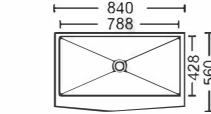

Size:780x430x(200~230)mm
Inch:30.7"x16.9"x(7.9"-9.1")

Size:780x430x(200~230)mm
Inch:30.7"x16.9"x(7.9"-9")

Size:720x450x200mm
Inch:28.3"x17.7"x7.9"

Size:950x460x(200~230)mm
Inch:37.4"x18.1"x(7.9"-9")

Size:780x430x(200~230)mm
Inch:30.7"x16.9"x(7.9"-9.1")

Size:800x450x(200~230)mm
Inch:31.5"x17.7"x(7.9"-9")

Size:780x460x(200~230)mm
Inch:30.7"x18.1"x(7.9"-9.1")

Size:1000x460x(200~230)mm
Inch:39.3"x18.1"x(7.9"-9")

Size:1000x480x(200~230)mm
Inch:39.3"x18.9"x(7.9"-9")

Size:1020x450x(200~230)mm
Inch:40.1"x17.7"x(7.9"-9")

Size:1000x460x(200~230)mm
Inch:39.3"x18.1"x(7.9"-9")

Size:1160x510x(200~230)mm
Inch:45.7"x20"x(7.9"-9")

Size:840x560x254mm
Inch:33"x22"x10"

Size:1200x500x(200~230)mm
Inch:47.2"x19.6"x(7.9"-9")

Size:838x558x254mm
Inch:33"x22"x10"

Size:1200x500x(200~230)mm
Inch:47.2"x19.6"x(7.9"-9")

Size:940x460x220mm
Inch:37"x18.1"x8.7"

带架子水槽系列 Sink series with shelf

Size:1000x480x(200~230)mm
Inch:39.3"x18.9"x(7.9"-9")