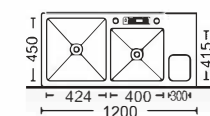

Size:800x450x(200~230)mm
Inch:31.5"x17.7"x(7.9"-9")

Size:780x460x(200~230)mm
Inch:30.7"x18.1"x(7.9"-9.1")

Size:1000x460x(200~230)mm
Inch:39.3"x18.1"x(7.9"-9")

Size:1000x480x(200~230)mm
Inch:39.3"x18.9"x(7.9"-9")

Size:1020x450x(200~230)mm
Inch:40.1"x17.7"x(7.9"-9")

Size:1000x460x(200~230)mm
Inch:39.3"x18.1"x(7.9"-9")

Size:1160x510x(200~230)mm
Inch:45.7"x20"x(7.9"-9")

Size:840x560x254mm
Inch:33"x22"x10"

Size:1200x500x(200~230)mm
Inch:47.2"x19.6"x(7.9"-9")

Size:838x558x254mm
Inch:33"x22"x10"

Size:1200x500x(200~230)mm
Inch:47.2"x19.6"x(7.9"-9")

Size:940x460x220mm
Inch:37"x18.1"x8.7"

带架子水槽系列 Sink series with shelf

Size:1000x480x(200~230)mm
Inch:39.3"x18.9"x(7.9"-9")

Size:500x400x160mm
Inch:19.6"x15.7"x6.3"

Size:1000x500x145mm
Inch:39.3"x19.6"x5.7"

Size:1000x500x850mm
Inch:39.4 x19.7 x33.5

Size:1000x500x145mm
Inch:39.3"x19.6"x5.7"

Size:1200x500x850mm
Inch:47.2 x19.7 x33.5