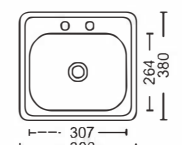

Size:480x480x(160~200)mm
Inch:18.9"x18.9"x(6.3"-7.9")

Size:810x430x(160~200)mm
Inch:31.9"x16.9"x(6.3"-7.9")

Size:490x490x(160~200)mm
Inch:19.3"x19.3"x(6.3"-7.9")

Size:810x430x(180~200)mm
Inch:31.9"x16.9"x(7"-7.9")

Size:510x510x(160~200)mm
Inch:20"x20"x(6.3"-7.9")

Size:1200x460x(160~200)mm
Inch:47"x18"x(6.3"-7.9")

Size:570x450x(160~200)mm
Inch:22.4"x17.7"x(6.3"-7.9")

单盆系列

Single basin series

Size:360x360mm
Inch:14.1"x14.1"

Size:460x410x200mm
Inch:18.1"x16.1"x7.9"

Size:380x380x(160~200)mm
Inch:15"x15"x(6.3"-7.9")

Size:470x340x200mm
Inch:18.5"x13.4"x7.9"

Size:420x370x150mm
Inch:16.5"x14.5"x5.9"

Size:480x480x200mm
Inch:18.9"x18.9"x7.9"

Size:630x475x150mm
Inch:24.8"x18.7"x5.9"

Size:750x400x(145~200)mm
Inch:29.5"x15.7"x(5.7"-7.9")

Size:780x480x200mm
Inch:30.7"x18.8"x7.9"

Size:860x430x(150~200)mm
Inch:33.9"x16.9"x(5.9"-7.9")

Size:630x490x(160~200)mm
Inch:24.8"x19.3"x(6.3"-7.9")