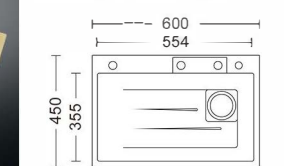

Size:1200x500x160mm
Inch:47.2"x19.6"x6.3"

Size:1030x480x160mm
Inch:40.5"x18.9"x6.3"

Size:1200x500x160mm
Inch:47.2"x19.6"x6.3"

Size:915x460x145mm
Inch:36"x18.1"x5.7"

Size:600x600x280mm
Inch:23.6"x23.6"x11"

Size:960x430x145mm
Inch:37.8"x16.9"x5.7"

Size: 1200x500x145mm
Inch: 47.2"x19.6"x5.7"

Size: 650x380x120mm
Inch: 25.6"x15"x4.7"

Size: 440x440x200mm
Inch: 17.3"x17.3"x7.9"

Size: 590x440x200mm
Inch: 23.2"x17.3"x7.9"

Size: 590x440x200mm
Inch: 23.2"x17.3"x7.9"

Size: 740x440x200mm
Inch: 29.1"x17.3"x7.9"

Size: 740x440x200mm
Inch: 29.1"x17.3"x7.9"

Size: 870x440x200mm
Inch: 34.2"x17.3"x7.9"

飞雨盆系列 Flying Rain basin series

Size: 870x440x200mm
Inch: 34.2"x17.3"x7.9"

Size: 600x450x220mm
Inch: 23.6"x17.7"x8.7"

Size: 600x450x220mm
Inch: 23.6"x17.7"x8.7"

Size: 600x450x220mm
Inch: 23.6"x17.7"x8.7"

Size: 600x450x220mm
Inch: 23.6"x17.7"x8.7"

Size: 620x450x220mm
Inch: 24.4"x17.7"x8.7"