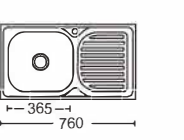

Size:830x440x(150~200)mm
Inch:32.7"x17.3"x(5.9"-7.9")

Size:620x480x110mm
Inch:24.4"x18.8"x4.3"

Size:750x400x(145~200)mm
Inch:29.5"x15.7"x(5.7"-7.9")

Size:780x430x200mm
Inch:30.7"x17.3"x7.9"

Size:800x600x(145~200)mm
Inch:31.5"x23.6"x(5.7"-7.9")

Size:630x475x150mm
Inch:24.8"x18.7"x5.9"

Size:750x400x(145~200)mm
Inch:29.5"x15.7"x(5.7"-7.9")

Size:780x480x200mm
Inch:30.7"x18.8"x7.9"

Size:860x430x(150~200)mm
Inch:33.9"x16.9"x(5.9"-7.9")

Size:630x490x(160~200)mm
Inch:24.8"x19.3"x(6.3"-7.9")

Size:750x400x(145~200)mm
Inch:29.5"x15.7"x(5.7"-7.9")

Size:800x400x(145~200)mm
Inch:31.5"x15.7"x(5.7"-7.9")

Size:900x500x(145~200)mm
Inch:35.4"x19.6"x(5.7"-7.9")

Size:660x420x(145~200)mm
Inch:25.9"x16.5"x(5.7"-7.9")

Size:760x420x(145~200)mm
Inch:29.9"x16.5"x(5.7"-7.9")

Size:800x500x200mm
Inch:31.5"x19.7"x7.9"

Size:915x460x(145~200)mm
Inch:35.8"x18.1"x(5.7"-7.9")

带板盆系列

With plate basin series

Size:950x460x210mm
Inch:37.4"x18.1"x8.3"