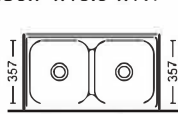

Size:810x430x200mm
Inch:31.9"x16.9"x7.9"

Size:880x480x200mm
Inch:34.6"x18.9"x7.9"

Size:800x500x200mm
Inch:31.5"x19.6"x7.9"
Size:600x420x200mm
Inch:23.6"x16.5"x7.9"

Size:770x490x200mm
Inch:30.3"x19.3"x7.9"

Size:840x480x200mm
Inch:33"x18.9"x7.9"

Size:800x600x200mm
Inch:31.5"x23.6"x7.9"

Size:813x478x200mm
Inch:32"x18.8"x7.9"

Size:780x430x200mm
Inch:30.7"x16.9"x7.9"

Size:800x500x200mm
Inch:31.5"x19.6"x7.9"

带板盆系列 With plate basin series

Size:850x515x200mm
Inch:33.5"x20.2"x7.9"

Size:780x430x180mm
Inch:30.7"x16.9"x7.1"

Size:800x500x200mm
Inch:31.5"x19.6"x7.9"

Size:460x460x200mm
Inch:18.1"x18.1"x7.9"

双盆系列 Double basin series

Size:680x390x200mm
Inch:26.7"x15.3"x7.9"
Size:720x380x200mm
Inch:28.3"x14.9"x7.9"
Size:750x400x200mm
Inch:29.5"x15.7"x7.9"

Size:780x430x180mm
Inch:30.7"x16.9"x7.1"

Size:830x490x155mm
Inch:32.7"x19.3"x6.1"

Size:500x500(145~200)mm
Inch:19.6"x19.6"x(5.7"~7.9")

Size:760x420x200mm
Inch:30"x16.5"x7.9"

Size:780x430x(180~200)mm
Inch:30.7"x16.9"x(7.1"~7.9")