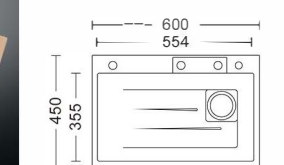

Size: 600x450x220mm
Inch: 23.6"x17.7"x8.7"

Size: 600x450x220mm
Inch: 23.6"x17.7"x8.7"

Size: 600x450x220mm
Inch: 23.6"x17.7"x8.7"

Size: 600x450x220mm
Inch: 23.6"x17.7"x8.7"

Size: 620x450x220mm
Inch: 24.4"x17.7"x8.7"

欧洲系列CE款式 European series CE style

Size: 400x400x120mm
Inch: 15.8"x15.8"x4.7"

Size: 400x400x120mm
Inch: 15.8"x15.8"x4.7"

Size: 400x400x120mm
Inch: 15.8"x15.8"x4.7"

Size: 650x380x120mm
Inch: 25.6"x15"x4.7"

Size: 650x380x120mm
Inch: 25.6"x15"x4.7"