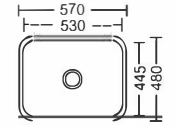

Size:1000x500x(160~200)mm
Inch:39.3"x19.6"x(6.3"-7.9")

Size:1360x460x(160~200)mm
Inch:53.5"x18.1"x(6.3"-7.9")

Size:285x240x(140~160)mm
Inch:11"x9.4"x(5.5"-6.3")

Size:329x249x150mm
Inch:12.9"x9.8"x5.9"

Size:340x310x200mm
Inch:13.3"x12.2"x7.9"

Size:370x310x135mm
Inch:14.5"x12.2"x5.3"

Size:390x360x200mm
Inch:15.3"x14.1"x7.9"

Size:420x360x200mm
Inch:16.5"x14.1"x7.9"

Size:440x390x200mm
Inch:17.3"x15.3"x7.9"

Size:440x390x200mm
Inch:17.3"x15.3"x7.9"

Size:450x410x200mm
Inch:17.7"x16.1"x7.9"

Size:480x380x200mm
Inch:18.9"x15"x7.9"

Size:570x460x200mm
Inch:22.4"x18.1"x7.9"

Size:570x480x200mm
Inch:22.4"x18.9"x7.9"

Size:810x530x170mm
Inch:31.9"x20.9"x6.6"

Size:570x480x200mm
Inch:22.4"x18.9"x7.9"

Size:820x470x200mm
Inch:32.2"x18.5"x7.9"

Size:550x430x(200~230)mm
Inch:21.6"x16.9"x(7.9"-9")

Size:680x450x(200~230)mm
Inch:26.7"x17.7"x(7.9"-9")

Size:775x435x200mm
Inch:30.5"x17.1"x7.9"

手工盆系列 Handmade style customize size