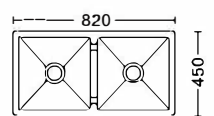

Size: 680x450x(200~230)mm
Inch: 26.8"x17.7"x(7.9"-9.1")

Size: 800x500x200mm
Inch: 31.5"x19.7"x7.9"

Size: 780x430x(200~230)mm
Inch: 30.7"x16.9"x(7.9"-9")

Size: 680x450x(200~230)mm
Inch: 26.7"x17.7"x(7.9"-9")

Size: 800x490x(200~230)mm
Inch: 23.6"x16.5"x7.9"

Size: 780x480x200mm
Inch: 30.7"x18.9"x7.9"

Size: 800x450x(200~230)mm
Inch: 31.5"x17.7"x(7.9"-9")

Size: 600x450x200mm
Inch: 23.6"x17.7"x7.9"

Size: 800x490x(200~230)mm
Inch: 23.6"x16.5"x7.9"

Size: 780x480x200mm
Inch: 30.7"x18.9"x7.9"

Size: 820x450x(200~230)mm
Inch: 32.2"x17.7"x(7.9"-9")

手工盆系列

Handmade style customize size

Size:820x450x200mm
Inch:32.3"x17.7"x7.9"

Size:800x800x230mm
Inch:31.5"x31.5"x9.1"

Size:820x450x200mm
Inch:32.3"x17.7"x7.9"

Size:780x460x(200~230)mm
Inch:30.7"x18.1"x(7.9"-9.1")

Size:720x400x(200~230)mm
Inch:28.3"x15.7"x(7.9"-9")

Size:800x450x(200~230)mm
Inch:31.5"x17.7"x(7.9"-9")

Size:820x450x(200~230)mm
Inch:32.2"x17.7"x(7.9"-9")