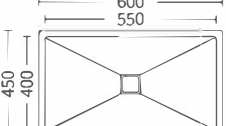

Size:370x310x135mm
Inch:14.5"x12.2"x5.3"

Size:390x360x200mm
Inch:15.3"x14.1"x7.9"

Size:420x360x200mm
Inch:16.5"x14.1"x7.9"

Size:440x390x200mm
Inch:17.3"x15.3"x7.9"

Size:440x390x200mm
Inch:17.3"x15.3"x7.9"

Size:450x410x200mm
Inch:17.7"x16.1"x7.9"

Size:480x380x200mm
Inch:18.9"x15"x7.9"

Size:570x460x200mm
Inch:22.4"x18.1"x7.9"

Size:570x480x200mm
Inch:22.4"x18.9"x7.9"

Size:810x530x170mm
Inch:31.9"x20.9"x6.6"

Size:570x480x200mm
Inch:22.4"x18.9"x7.9"

Size:820x470x200mm
Inch:32.2"x18.5"x7.9"

Size:550x430x(200~230)mm
Inch:21.6"x16.9"x(7.9"-9")

Size:680x450x(200~230)mm
Inch:26.7"x17.7"x(7.9"-9")

Size:775x435x200mm
Inch:30.5"x17.1"x7.9"

手工盆系列 Handmade style customize size

Size:600x450x254mm
Inch:24"x18"x10"

Size:600x450x(200~230)mm
Inch:23.6"x17.7"x(7.9"-9")

Size:680x450x(200~230)mm
Inch:26.7"x17.7"x(7.9"-9")

Size:800x460x200mm
Inch:31.5"x18.1"x7.9"

Size:600x450x(200~230)mm
Inch:23.6"x17.7"x(7.9"-9")