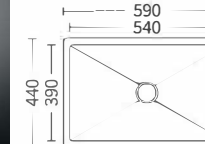

Size:500x400x160mm
Inch:19.6"x15.7"x6.3"

Size:1000x500x145mm
Inch:39.3"x19.6"x5.7"

Size:1000x500x850mm
Inch:39.4 x19.7 x33.5

Size:1000x500x145mm
Inch:39.3"x19.6"x5.7"

Size:1200x500x850mm
Inch:47.2 x19.7 x33.5

Size:1200x500x160mm
Inch:47.2"x19.6"x6.3"

Size:1030x480x160mm
Inch:40.5"x18.9"x6.3"

Size:1200x500x160mm
Inch:47.2"x19.6"x6.3"

Size:915x460x145mm
Inch:36"x18.1"x5.7"

Size:600x600x280mm
Inch:23.6"x23.6"x11"

Size:960x430x145mm
Inch:37.8"x16.9"x5.7"

Size: 1200x500x145mm
Inch: 47.2"x19.6"x5.7"

Size: 650x380x120mm
Inch: 25.6"x15"x4.7"

Size: 440x440x200mm
Inch: 17.3"x17.3"x7.9"

Size: 590x440x200mm
Inch: 23.2"x17.3"x7.9"

Size: 590x440x200mm
Inch: 23.2"x17.3"x7.9"

Size: 740x440x200mm
Inch: 29.1"x17.3"x7.9"

Size: 740x440x200mm
Inch: 29.1"x17.3"x7.9"

Size: 870x440x200mm
Inch: 34.2"x17.3"x7.9"

飞雨盆系列 Flying Rain basin series

Size: 870x440x200mm
Inch: 34.2"x17.3"x7.9"