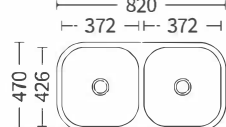

Size:1000x500x(160~200)mm
Inch:39.3"x19.6"x(6.3"-7.9")

Size:1360x460x(160~200)mm
Inch:53.5"x18.1"x(6.3"-7.9")

Size:285x240x(140~160)mm
Inch:11"x9.4"x(5.5"-6.3")

Size:329x249x150mm
Inch:12.9"x9.8"x5.9"

Size:340x310x200mm
Inch:13.3"x12.2"x7.9"

Size:370x310x135mm
Inch:14.5"x12.2"x5.3"

Size:390x360x200mm
Inch:15.3"x14.1"x7.9"

Size:420x360x200mm
Inch:16.5"x14.1"x7.9"

Size:440x390x200mm
Inch:17.3"x15.3"x7.9"

Size:440x390x200mm
Inch:17.3"x15.3"x7.9"

Size:450x410x200mm
Inch:17.7"x16.1"x7.9"

Size:480x380x200mm
Inch:18.9"x15"x7.9"

Size:570x460x200mm
Inch:22.4"x18.1"x7.9"

Size:570x480x200mm
Inch:22.4"x18.9"x7.9"

Size:810x530x170mm
Inch:31.9"x20.9"x6.6"

Size:570x480x200mm
Inch:22.4"x18.9"x7.9"

Size:820x470x200mm
Inch:32.2"x18.5"x7.9"

Size:550x430x(200~230)mm
Inch:21.6"x16.9"x(7.9"-9")

Size:680x450x(200~230)mm
Inch:26.7"x17.7"x(7.9"-9")

Size:775x435x200mm
Inch:30.5"x17.1"x7.9"

手工盆系列 Handmade style customize size