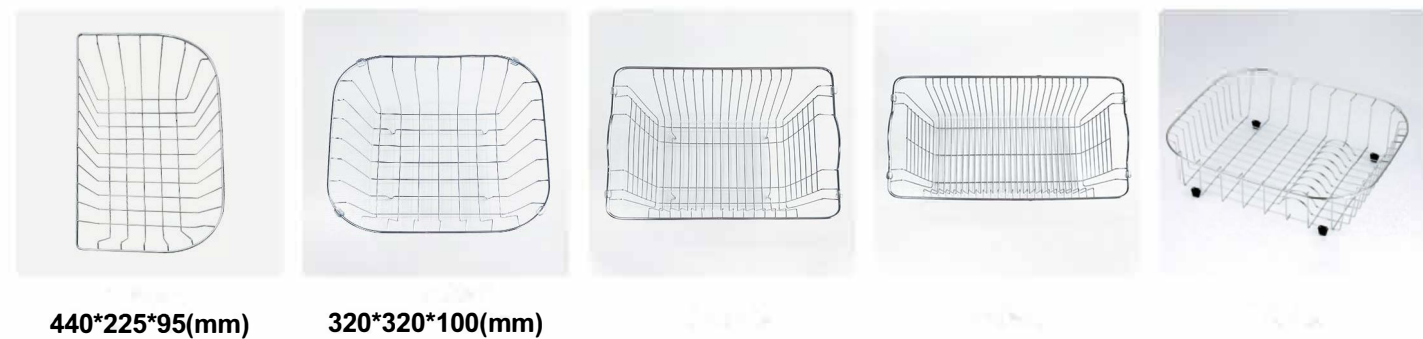

B40T-110mm

B40T-110mm-Y

配件系列

Accessories series

配件系列
Accessories series

(16*50*200mm)