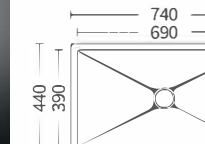

Size:500x400x160mm
Inch:19.6"x15.7"x6.3"

Size:1000x500x145mm
Inch:39.3"x19.6"x5.7"

Size:1000x500x850mm
Inch:39.4 x19.7 x33.5

Size:1000x500x145mm
Inch:39.3"x19.6"x5.7"

Size:1200x500x850mm
Inch:47.2 x19.7 x33.5

Size:1200x500x160mm
Inch:47.2"x19.6"x6.3"

Size:1030x480x160mm
Inch:40.5"x18.9"x6.3"

Size:1200x500x160mm
Inch:47.2"x19.6"x6.3"

Size:915x460x145mm
Inch:36"x18.1"x5.7"

Size:600x600x280mm
Inch:23.6"x23.6"x11"

Size:960x430x145mm
Inch:37.8"x16.9"x5.7"

Size: 1200x500x145mm
Inch: 47.2"x19.6"x5.7"

Size: 650x380x120mm
Inch: 25.6"x15"x4.7"

Size: 440x440x200mm
Inch: 17.3"x17.3"x7.9"

Size: 590x440x200mm
Inch: 23.2"x17.3"x7.9"

Size: 590x440x200mm
Inch: 23.2"x17.3"x7.9"

Size: 740x440x200mm
Inch: 29.1"x17.3"x7.9"

Size: 740x440x200mm
Inch: 29.1"x17.3"x7.9"

Size: 870x440x200mm
Inch: 34.2"x17.3"x7.9"

飞雨盆系列 Flying Rain basin series

Size: 870x440x200mm
Inch: 34.2"x17.3"x7.9"