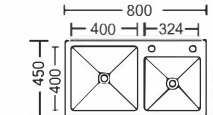

Size: 800x490x(200~230)mm
Inch: 23.6"x16.5"x7.9"

Size: 780x480x200mm
Inch: 30.7"x18.9"x7.9"

Size: 800x450x(200~230)mm
Inch: 31.5"x17.7"x(7.9"-9")

Size: 600x450x200mm
Inch: 23.6"x17.7"x7.9"

Size: 800x490x(200~230)mm
Inch: 23.6"x16.5"x7.9"

Size: 780x480x200mm
Inch: 30.7"x18.9"x7.9"

Size: 820x450x(200~230)mm
Inch: 32.2"x17.7"x(7.9"-9")

手工盆系列

Handmade style customize size

Size:820x450x200mm
Inch:32.3"x17.7"x7.9"

Size:800x800x230mm
Inch:31.5"x31.5"x9.1"

Size:820x450x200mm
Inch:32.3"x17.7"x7.9"

Size:780x460x(200~230)mm
Inch:30.7"x18.1"x(7.9"-9.1")

Size:720x400x(200~230)mm
Inch:28.3"x15.7"x(7.9"-9")

Size:800x450x(200~230)mm
Inch:31.5"x17.7"x(7.9"-9")

Size:820x450x(200~230)mm
Inch:32.2"x17.7"x(7.9"-9")

Size:730x500x(200~230)mm
Inch:28.7"x19.6"x(7.9"-9")

Size:750x410x(200~230)mm
Inch:29.5"x16.1"x(7.9"-9")

Size:820x450x(200~230)mm
Inch:32.2"x17.7"x(7.9"-9")

Size:820x450x(200~230)mm
Inch:32.2"x17.7"x(7.9"-9")