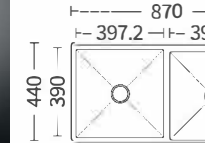

Size:1200x500x160mm
Inch:47.2"x19.6"x6.3"

Size:1030x480x160mm
Inch:40.5"x18.9"x6.3"

Size:1200x500x160mm
Inch:47.2"x19.6"x6.3"

Size:915x460x145mm
Inch:36"x18.1"x5.7"

Size:600x600x280mm
Inch:23.6"x23.6"x11"

Size:960x430x145mm
Inch:37.8"x16.9"x5.7"

Size: 1200x500x145mm
Inch: 47.2"x19.6"x5.7"

Size: 650x380x120mm
Inch: 25.6"x15"x4.7"

Size: 440x440x200mm
Inch: 17.3"x17.3"x7.9"

Size: 590x440x200mm
Inch: 23.2"x17.3"x7.9"

Size: 590x440x200mm
Inch: 23.2"x17.3"x7.9"

Size: 740x440x200mm
Inch: 29.1"x17.3"x7.9"

Size: 740x440x200mm
Inch: 29.1"x17.3"x7.9"

Size: 870x440x200mm
Inch: 34.2"x17.3"x7.9"

飞雨盆系列 Flying Rain basin series

Size: 870x440x200mm
Inch: 34.2"x17.3"x7.9"

Size: 600x450x220mm
Inch: 23.6"x17.7"x8.7"

Size: 600x450x220mm
Inch: 23.6"x17.7"x8.7"

Size: 600x450x220mm
Inch: 23.6"x17.7"x8.7"

Size: 600x450x220mm
Inch: 23.6"x17.7"x8.7"

Size: 620x450x220mm
Inch: 24.4"x17.7"x8.7"