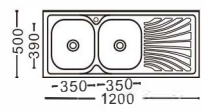

Size:1060x460x145mm
Inch:41.7"x18.1"x5.7"

Size:1500x500x(160~200)mm
Inch:59"x19.6"x(6.3"-7.9")

Size:1200x500x(150~200)mm
Inch:47.2"x19.6"x(5.9"-7.9")

Size:1000x500x(145~200)mm
Inch:39.3"x19.6"x(5.7"-7.9")

Size:1090x517x153mm
Inch:42.9"x20.3"x6"

Size:920x450x200mm
Inch:36.2"x17.7"x7.9"

Size:1200x500x(150~200)mm
Inch:47.2"x19.6"x(5.9"-7.9")

台下盆 Undercounter basin series

Size:1200x500x(160~200)mm
Inch:47.2"x19.6"x(6.3"-7.9")

Size:1200x600x200mm
Inch:47.2"x23.6"x7.9"

Size:1200x500x(160~200)mm
Inch:47.2"x19.6"x(6.3"-7.9")

Size:1200x600x(160~200)mm
Inch:47.2"x23.6"x(6.3"-7.9")

Size:1200x500x200mm
Inch:47.2"x19.6"x7.9"

Size:1500x500x(160~200)mm
Inch:59"x19.6"x(6.3"-7.9")

Size:1200x500x200mm
Inch:47.2"x19.6"x7.9"

Size:1800x500x(160~200)mm
Inch:70.6"x19.6"x(6.3"-7.9")

Size:1200x500x200mm
Inch:47.2"x19.7"x7.9"

Size:1080x620x(160~200)mm
Inch:42.5"x24.4"x(6.3"-7.9")

Size:1200x500x200mm
Inch:47.2"x19.7"x7.9"