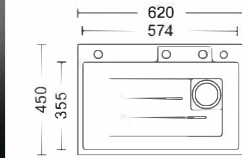

欧洲系列CE款式 European series CE style

Size: 400x400x120mm
Inch: 15.8"x15.8"x4.7"

Size: 400x400x120mm
Inch: 15.8"x15.8"x4.7"

Size: 400x400x120mm
Inch: 15.8"x15.8"x4.7"

Size: 650x380x120mm
Inch: 25.6"x15"x4.7"

Size: 650x380x120mm
Inch: 25.6"x15"x4.7"

Size: 240x440x200mm
Inch: 9.4"x17.3"x7.9"

Size: 240x440x200mm
Inch: 9.4"x17.3"x7.9"

Size: 440x440x200mm
Inch: 17.3"x17.3"x7.9"

飞雨盆系列

Flying Rain basin series

Size: 620x450x220mm
Inch: 24.4"x17.7"x8.7"

Size: 680x450x220mm
Inch: 26.8"x17.7"x8.7"