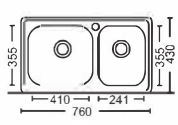

Size: 530x430x200mm
Inch: 20.9"x16.9"x7.9"

Size: 600x420x200mm
Inch: 23.6"x16.5"x7.9"

Size: 610x500x200mm
Inch: 24"x19.6"x7.9"

Size: 700x500x200mm
Inch: 27.5"x19.6"x7.9"

Size: 550x450x200mm
Inch: 21.7"x17.7"x7.9"

Size: 600x450x200mm
Inch: 23.6"x17.7"x7.9"

Size: 620x460x220mm
Inch: 24.4"x18.1"x8.7"

Size: 750x450x200mm
Inch: 29.5"x17.7"x7.9"

Size:750x450x200mm
Inch:29.5"x17.7"x7.9"

Size:760x430x200mm
Inch:30"x16.9"x7.9"

Size:810x430x200mm
Inch:31.9"x16.9"x7.9"

Size:880x480x200mm
Inch:34.6"x18.9"x7.9"

Size:800x500x200mm
Inch:31.5"x19.6"x7.9"
Size:600x420x200mm
Inch:23.6"x16.5"x7.9"

Size:770x490x200mm
Inch:30.3"x19.3"x7.9"

Size:840x480x200mm
Inch:33"x18.9"x7.9"

Size:800x600x200mm
Inch:31.5"x23.6"x7.9"

Size:813x478x200mm
Inch:32"x18.8"x7.9"

Size:780x430x200mm
Inch:30.7"x16.9"x7.9"

Size:800x500x200mm
Inch:31.5"x19.6"x7.9"

带板盆系列 With plate basin series