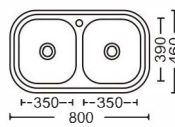

Size:450x410x200mm
Inch:17.7"x16.1"x7.9"

Size:480x380x200mm
Inch:18.9"x15"x7.9"

Size:570x460x200mm
Inch:22.4"x18.1"x7.9"

Size:570x480x200mm
Inch:22.4"x18.9"x7.9"

Size:810x530x170mm
Inch:31.9"x20.9"x6.6"

Size:570x480x200mm
Inch:22.4"x18.9"x7.9"

Size:820x470x200mm
Inch:32.2"x18.5"x7.9"

Size:550x430x(200~230)mm
Inch:21.6"x16.9"x(7.9"-9")

Size:680x450x(200~230)mm
Inch:26.7"x17.7"x(7.9"-9")

Size:775x435x200mm
Inch:30.5"x17.1"x7.9"

手工盆系列 Handmade style customize size

Size:600x450x254mm
Inch:24"x18"x10"

Size:600x450x(200~230)mm
Inch:23.6"x17.7"x(7.9"-9")

Size:680x450x(200~230)mm
Inch:26.7"x17.7"x(7.9"-9")

Size:800x460x200mm
Inch:31.5"x18.1"x7.9"

Size:600x450x(200~230)mm
Inch:23.6"x17.7"x(7.9"-9")

Size:500x400x200mm
Inch:19.7"x15.8"x7.9"

Size:810x460x200mm
Inch:31.8"x18.1"x7.9"

Size:450x400x200mm
Inch:17.7"x15.8"x7.9"

Size:600x450x(200~230)mm
Inch:23.6"x17.7"x(7.9"-9")

Size:500x440x200mm
Inch:19.7"x17.3"x7.9"