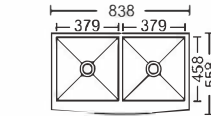

Size:780x430x(200~230)mm
Inch:30.7"x16.9"x(7.9"-9.1")

Size:780x430x(200~230)mm
Inch:30.7"x16.9"x(7.9"-9")

Size:720x450x200mm
Inch:28.3"x17.7"x7.9"

Size:950x460x(200~230)mm
Inch:37.4"x18.1"x(7.9"-9")

Size:780x430x(200~230)mm
Inch:30.7"x16.9"x(7.9"-9.1")

Size:800x450x(200~230)mm
Inch:31.5"x17.7"x(7.9"-9")

Size:780x460x(200~230)mm
Inch:30.7"x18.1"x(7.9"-9.1")

Size:1000x460x(200~230)mm
Inch:39.3"x18.1"x(7.9"-9")

Size:1000x480x(200~230)mm
Inch:39.3"x18.9"x(7.9"-9")

Size:1020x450x(200~230)mm
Inch:40.1"x17.7"x(7.9"-9")

Size:1000x460x(200~230)mm
Inch:39.3"x18.1"x(7.9"-9")

Size:1160x510x(200~230)mm
Inch:45.7"x20"x(7.9"-9")

Size:840x560x254mm
Inch:33"x22"x10"

Size:1200x500x(200~230)mm
Inch:47.2"x19.6"x(7.9"-9")

Size:838x558x254mm
Inch:33"x22"x10"

Size:1200x500x(200~230)mm
Inch:47.2"x19.6"x(7.9"-9")

Size:940x460x220mm
Inch:37"x18.1"x8.7"

带架子水槽系列 Sink series with shelf

Size:1000x480x(200~230)mm
Inch:39.3"x18.9"x(7.9"-9")