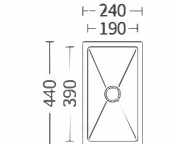

Size:1200x500x160mm
Inch:47.2"x19.6"x6.3"

Size:1030x480x160mm
Inch:40.5"x18.9"x6.3"

Size:1200x500x160mm
Inch:47.2"x19.6"x6.3"

Size:915x460x145mm
Inch:36"x18.1"x5.7"

Size:600x600x280mm
Inch:23.6"x23.6"x11"

Size: 600x450x220mm
Inch: 23.6"x17.7"x8.7"

Size: 600x450x220mm
Inch: 23.6"x17.7"x8.7"

Size: 600x450x220mm
Inch: 23.6"x17.7"x8.7"

Size: 600x450x220mm
Inch: 23.6"x17.7"x8.7"

Size: 620x450x220mm
Inch: 24.4"x17.7"x8.7"

欧洲系列CE款式 European series CE style

Size: 400x400x120mm
Inch: 15.8"x15.8"x4.7"

Size: 400x400x120mm
Inch: 15.8"x15.8"x4.7"

Size: 400x400x120mm
Inch: 15.8"x15.8"x4.7"

Size: 650x380x120mm
Inch: 25.6"x15"x4.7"

Size: 650x380x120mm
Inch: 25.6"x15"x4.7"

Size: 240x440x200mm
Inch: 9.4"x17.3"x7.9"

Size: 240x440x200mm
Inch: 9.4"x17.3"x7.9"

Size: 440x440x200mm
Inch: 17.3"x17.3"x7.9"

飞雨盆系列

Flying Rain basin series

Size: 620x450x220mm
Inch: 24.4"x17.7"x8.7"

Size: 680x450x220mm
Inch: 26.8"x17.7"x8.7"