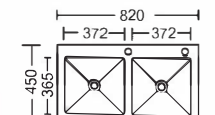

Size: 800x490x(200~230)mm
Inch: 23.6"x16.5"x7.9"

Size: 780x480x200mm
Inch: 30.7"x18.9"x7.9"

Size: 800x450x(200~230)mm
Inch: 31.5"x17.7"x(7.9"-9")

Size: 600x450x200mm
Inch: 23.6"x17.7"x7.9"

Size: 800x490x(200~230)mm
Inch: 23.6"x16.5"x7.9"

Size: 780x480x200mm
Inch: 30.7"x18.9"x7.9"

Size: 820x450x(200~230)mm
Inch: 32.2"x17.7"x(7.9"-9")

手工盆系列

Handmade style customize size

Size:820x450x200mm
Inch:32.3"x17.7"x7.9"

Size:800x800x230mm
Inch:31.5"x31.5"x9.1"

Size:820x450x200mm
Inch:32.3"x17.7"x7.9"

Size:780x460x(200~230)mm
Inch:30.7"x18.1"x(7.9"-9.1")

Size:720x400x(200~230)mm
Inch:28.3"x15.7"x(7.9"-9")

Size:800x450x(200~230)mm
Inch:31.5"x17.7"x(7.9"-9")

Size:820x450x(200~230)mm
Inch:32.2"x17.7"x(7.9"-9")

Size:730x500x(200~230)mm
Inch:28.7"x19.6"x(7.9"-9")

Size:750x410x(200~230)mm
Inch:29.5"x16.1"x(7.9"-9")

Size:820x450x(200~230)mm
Inch:32.2"x17.7"x(7.9"-9")

Size:820x450x(200~230)mm
Inch:32.2"x17.7"x(7.9"-9")