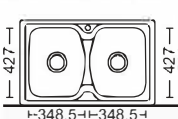

Size:810x430x200mm
Inch:31.9"x16.9"x7.9"

Size:880x480x200mm
Inch:34.6"x18.9"x7.9"

Size:800x500x200mm
Inch:31.5"x19.6"x7.9"
Size:600x420x200mm
Inch:23.6"x16.5"x7.9"

Size:770x490x200mm
Inch:30.3"x19.3"x7.9"

Size:840x480x200mm
Inch:33"x18.9"x7.9"

Size:800x600x200mm
Inch:31.5"x23.6"x7.9"

Size:813x478x200mm
Inch:32"x18.8"x7.9"

Size:780x430x200mm
Inch:30.7"x16.9"x7.9"

Size:800x500x200mm
Inch:31.5"x19.6"x7.9"

带板盆系列 With plate basin series

Size:850x515x200mm
Inch:33.5"x20.2"x7.9"

Size:780x430x180mm
Inch:30.7"x16.9"x7.1"

Size:800x500x200mm
Inch:31.5"x19.6"x7.9"

Size:460x460x200mm
Inch:18.1"x18.1"x7.9"

双盆系列 Double basin series

Size:680x390x200mm
Inch:26.7"x15.3"x7.9"
Size:720x380x200mm
Inch:28.3"x14.9"x7.9"
Size:750x400x200mm
Inch:29.5"x15.7"x7.9"

Size:780x430x180mm
Inch:30.7"x16.9"x7.1"

Size:830x490x155mm
Inch:32.7"x19.3"x6.1"

Size:500x500(145~200)mm
Inch:19.6"x19.6"x(5.7"~7.9")

Size:760x420x200mm
Inch:30"x16.5"x7.9"

Size:780x430x(180~200)mm
Inch:30.7"x16.9"x(7.1"~7.9")