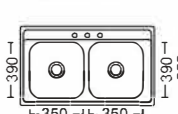

Size:850x515x200mm
Inch:33.5"x20.2"x7.9"

Size:780x430x180mm
Inch:30.7"x16.9"x7.1"

Size:800x500x200mm
Inch:31.5"x19.6"x7.9"

Size:460x460x200mm
Inch:18.1"x18.1"x7.9"

双盆系列 Double basin series

Size:680x390x200mm
Inch:26.7"x15.3"x7.9"
Size:720x380x200mm
Inch:28.3"x14.9"x7.9"
Size:750x400x200mm
Inch:29.5"x15.7"x7.9"

Size:780x430x180mm
Inch:30.7"x16.9"x7.1"

Size:830x490x155mm
Inch:32.7"x19.3"x6.1"

Size:500x500(145~200)mm
Inch:19.6"x19.6"x(5.7"~7.9")

Size:760x420x200mm
Inch:30"x16.5"x7.9"

Size:780x430x(180~200)mm
Inch:30.7"x16.9"x(7.1"~7.9")

Size:840x555x155mm
Inch:33"x21.8"x6.1"

Size:600x500(145~200)mm
Inch:23.6"x19.6"x(5.7"~7.9")

带板盆系列

With plate basin series

Size:600x600x(145~200)mm
Inch:23.6"x23.6"x(5.7"-7.9")

Size:700x287x200mm
Inch:27.5"x11.2"x7.9"

Size:760x460x200mm
Inch:29.9"x18.1"x7.9"

Size:800x500x(145~200)mm
Inch:31.5"x19.6"x(5.7"-7.9")

Size:620x480x110mm
Inch:24.4"x18.8"x4.3"

Size:730x480x200mm
Inch:28.7"x18.9"x7.9"

Size:780x440x(145~200)mm
Inch:30.7"x17.3"x(5.7"-7.9")