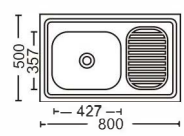

Size:780x430x180mm
Inch:30.7"x16.9"x7.1"

Size:830x490x155mm
Inch:32.7"x19.3"x6.1"

Size:500x500(145~200)mm
Inch:19.6"x19.6"x(5.7"~7.9")

Size:760x420x200mm
Inch:30"x16.5"x7.9"

Size:780x430x(180~200)mm
Inch:30.7"x16.9"x(7.1"~7.9")

Size:840x555x155mm
Inch:33"x21.8"x6.1"

Size:600x500(145~200)mm
Inch:23.6"x19.6"x(5.7"~7.9")

带板盆系列

With plate basin series

Size:600x600x(145~200)mm
Inch:23.6"x23.6"x(5.7"-7.9")

Size:700x287x200mm
Inch:27.5"x11.2"x7.9"

Size:760x460x200mm
Inch:29.9"x18.1"x7.9"

Size:800x500x(145~200)mm
Inch:31.5"x19.6"x(5.7"-7.9")

Size:620x480x110mm
Inch:24.4"x18.8"x4.3"

Size:730x480x200mm
Inch:28.7"x18.9"x7.9"

Size:780x440x(145~200)mm
Inch:30.7"x17.3"x(5.7"-7.9")

Size:830x440x(150~200)mm
Inch:32.7"x17.3"x(5.9"-7.9")

Size:620x480x110mm
Inch:24.4"x18.8"x4.3"

Size:750x400x(145~200)mm
Inch:29.5"x15.7"x(5.7"-7.9")

Size:780x430x200mm
Inch:30.7"x17.3"x7.9"

Size:800x600x(145~200)mm
Inch:31.5"x23.6"x(5.7"-7.9")