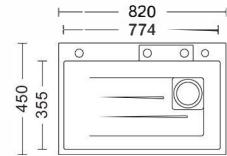

Size: 750x450x220mm
Inch: 29.5"x17.7"x8.7"

Size: 820x450x220mm
Inch: 32.2"x17.7"x8.7"

飞雨盆系列

Flying Rain basin series

Size: 820x450x220mm
Inch: 32.2"x17.7"x8.7"

Size: 850x450x220mm
Inch: 33.5"x17.7"x8.7"

Size: 820x450x220mm
Inch: 32.2"x17.7"x8.7"