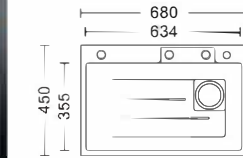

欧洲系列CE款式 European series CE style

Size: 400x400x120mm
Inch: 15.8"x15.8"x4.7"

Size: 400x400x120mm
Inch: 15.8"x15.8"x4.7"

Size: 400x400x120mm
Inch: 15.8"x15.8"x4.7"

Size: 650x380x120mm
Inch: 25.6"x15"x4.7"

Size: 650x380x120mm
Inch: 25.6"x15"x4.7"

Size: 240x440x200mm
Inch: 9.4"x17.3"x7.9"

Size: 240x440x200mm
Inch: 9.4"x17.3"x7.9"

Size: 440x440x200mm
Inch: 17.3"x17.3"x7.9"

飞雨盆系列

Flying Rain basin series

Size: 620x450x220mm
Inch: 24.4"x17.7"x8.7"

Size: 680x450x220mm
Inch: 26.8"x17.7"x8.7"