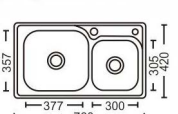

Size:850x515x200mm
Inch:33.5"x20.2"x7.9"

Size:780x430x180mm
Inch:30.7"x16.9"x7.1"

Size:800x500x200mm
Inch:31.5"x19.6"x7.9"

Size:460x460x200mm
Inch:18.1"x18.1"x7.9"

双盆系列 Double basin series

Size:680x390x200mm
Inch:26.7"x15.3"x7.9"
Size:720x380x200mm
Inch:28.3"x14.9"x7.9"
Size:750x400x200mm
Inch:29.5"x15.7"x7.9"

Size:780x430x180mm
Inch:30.7"x16.9"x7.1"

Size:830x490x155mm
Inch:32.7"x19.3"x6.1"

Size:500x500(145~200)mm
Inch:19.6"x19.6"x(5.7"~7.9")

Size:760x420x200mm
Inch:30"x16.5"x7.9"

Size:780x430x(180~200)mm
Inch:30.7"x16.9"x(7.1"~7.9")

Size:840x555x155mm
Inch:33"x21.8"x6.1"

Size:600x500(145~200)mm
Inch:23.6"x19.6"x(5.7"~7.9")

带板盆系列

With plate basin series

Size:600x600x(145~200)mm
Inch:23.6"x23.6"x(5.7"-7.9")

Size:700x287x200mm
Inch:27.5"x11.2"x7.9"

Size:760x460x200mm
Inch:29.9"x18.1"x7.9"

Size:800x500x(145~200)mm
Inch:31.5"x19.6"x(5.7"-7.9")

Size:620x480x110mm
Inch:24.4"x18.8"x4.3"

Size:730x480x200mm
Inch:28.7"x18.9"x7.9"

Size:780x440x(145~200)mm
Inch:30.7"x17.3"x(5.7"-7.9")