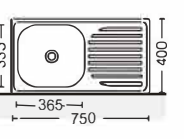

Size:840x555x155mm
Inch:33"x21.8"x6.1"

Size:600x500(145~200)mm
Inch:23.6"x19.6"x(5.7"~7.9")

带板盆系列

With plate basin series

Size:600x600x(145~200)mm
Inch:23.6"x23.6"x(5.7"-7.9")

Size:700x287x200mm
Inch:27.5"x11.2"x7.9"

Size:760x460x200mm
Inch:29.9"x18.1"x7.9"

Size:800x500x(145~200)mm
Inch:31.5"x19.6"x(5.7"-7.9")

Size:620x480x110mm
Inch:24.4"x18.8"x4.3"

Size:730x480x200mm
Inch:28.7"x18.9"x7.9"

Size:780x440x(145~200)mm
Inch:30.7"x17.3"x(5.7"-7.9")

Size:830x440x(150~200)mm
Inch:32.7"x17.3"x(5.9"-7.9")

Size:620x480x110mm
Inch:24.4"x18.8"x4.3"

Size:750x400x(145~200)mm
Inch:29.5"x15.7"x(5.7"-7.9")

Size:780x430x200mm
Inch:30.7"x17.3"x7.9"

Size:800x600x(145~200)mm
Inch:31.5"x23.6"x(5.7"-7.9")

Size:630x475x150mm
Inch:24.8"x18.7"x5.9"

Size:750x400x(145~200)mm
Inch:29.5"x15.7"x(5.7"-7.9")

Size:780x480x200mm
Inch:30.7"x18.8"x7.9"

Size:860x430x(150~200)mm
Inch:33.9"x16.9"x(5.9"-7.9")

Size:630x490x(160~200)mm
Inch:24.8"x19.3"x(6.3"-7.9")