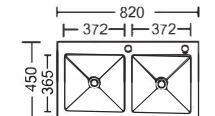

Size: 780x480x200mm
Inch: 30.7"x18.9"x7.9"

Size: 820x450x(200~230)mm
Inch: 32.2"x17.7"x(7.9"-9")

手工盆系列

Handmade style customize size

Size:820x450x200mm
Inch:32.3"x17.7"x7.9"

Size:800x800x230mm
Inch:31.5"x31.5"x9.1"

Size:820x450x200mm
Inch:32.3"x17.7"x7.9"

Size:780x460x(200~230)mm
Inch:30.7"x18.1"x(7.9"-9.1")

Size:720x400x(200~230)mm
Inch:28.3"x15.7"x(7.9"-9")

Size:800x450x(200~230)mm
Inch:31.5"x17.7"x(7.9"-9")

Size:820x450x(200~230)mm
Inch:32.2"x17.7"x(7.9"-9")

Size:730x500x(200~230)mm
Inch:28.7"x19.6"x(7.9"-9")

Size:750x410x(200~230)mm
Inch:29.5"x16.1"x(7.9"-9")

Size:820x450x(200~230)mm
Inch:32.2"x17.7"x(7.9"-9")

Size:820x450x(200~230)mm
Inch:32.2"x17.7"x(7.9"-9")

Size:950x460x(200~230)mm
Inch:37.4"x18.1"x(7.9"-9")

Size:780x430x(200~230)mm
Inch:30.7"x16.9"x(7.9"-9")

Size:820x450x200mm
Inch:32.2"x17.7"x7.9"

Size:880x510x(200~230)mm
Inch:34.8"x20"x(7.9"-9")

Size:730x500x(200~230)mm
Inch:28.7"x19.6"x(7.9"-9")