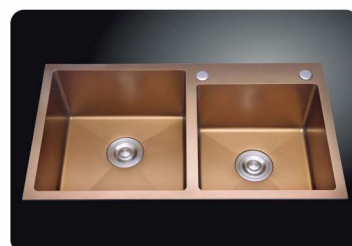

手工盆系列

Handmade style customize size