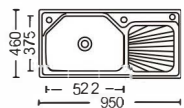

Size:630x475x150mm
Inch:24.8"x18.7"x5.9"

Size:750x400x(145~200)mm
Inch:29.5"x15.7"x(5.7"-7.9")

Size:780x480x200mm
Inch:30.7"x18.8"x7.9"

Size:860x430x(150~200)mm
Inch:33.9"x16.9"x(5.9"-7.9")

Size:630x490x(160~200)mm
Inch:24.8"x19.3"x(6.3"-7.9")

Size:750x400x(145~200)mm
Inch:29.5"x15.7"x(5.7"-7.9")

Size:800x400x(145~200)mm
Inch:31.5"x15.7"x(5.7"-7.9")

Size:900x500x(145~200)mm
Inch:35.4"x19.6"x(5.7"-7.9")

Size:660x420x(145~200)mm
Inch:25.9"x16.5"x(5.7"-7.9")

Size:760x420x(145~200)mm
Inch:29.9"x16.5"x(5.7"-7.9")

Size:800x500x200mm
Inch:31.5"x19.7"x7.9"

Size:915x460x(145~200)mm
Inch:35.8"x18.1"x(5.7"-7.9")

带板盆系列

With plate basin series

Size:950x460x210mm
Inch:37.4"x18.1"x8.3"

Size:1000x500x(145~200)mm
Inch:39.3"x19.6"x(5.7"-7.9")

Size:1200x500x(160~200)mm
Inch:47.2"x19.6"x(6.3"-7.9")

Size:1080x490x210mm
Inch:42.5"x19.3"x8.3"

Size:960x430x(145~200)mm
Inch:37.7"x16.9"x(5.7"-7.9")