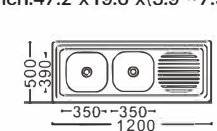

Size:630x475x150mm
Inch:24.8"x18.7"x5.9"

Size:750x400x(145~200)mm
Inch:29.5"x15.7"x(5.7"-7.9")

Size:780x480x200mm
Inch:30.7"x18.8"x7.9"

Size:860x430x(150~200)mm
Inch:33.9"x16.9"x(5.9"-7.9")

Size:630x490x(160~200)mm
Inch:24.8"x19.3"x(6.3"-7.9")

Size:1000x600x(160~200)mm
Inch:39.3"x23.6"x(6.3"-7.9")

Size:1200x500x(160~200)mm
Inch:47.2"x19.6"x(6.3"-7.9")

Size:1200x500x(150~200)mm
Inch:47.2"x19.6"x(5.9"-7.9")

Size:1000x500x(145~200)mm
Inch:39.3"x19.6"x(5.7"-7.9")

Size:1060x460x145mm
Inch:41.7"x18.1"x5.7"

Size:1500x500x(160~200)mm
Inch:59"x19.6"x(6.3"-7.9")

Size:1200x500x(150~200)mm
Inch:47.2"x19.6"x(5.9"-7.9")

Size:1000x500x(145~200)mm
Inch:39.3"x19.6"x(5.7"-7.9")

Size:1090x517x153mm
Inch:42.9"x20.3"x6"

Size:920x450x200mm
Inch:36.2"x17.7"x7.9"

Size:1200x500x(150~200)mm
Inch:47.2"x19.6"x(5.9"-7.9")

台下盆 Undercounter basin series

Size:1200x500x(160~200)mm
Inch:47.2"x19.6"x(6.3"-7.9")