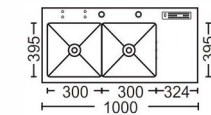

Size:1020x450x(200~230)mm
Inch:40.1"x17.7"x(7.9"-9")

Size:1000x460x(200~230)mm
Inch:39.3"x18.1"x(7.9"-9")

Size:1160x510x(200~230)mm
Inch:45.7"x20"x(7.9"-9")

Size:840x560x254mm
Inch:33"x22"x10"

Size:1200x500x(200~230)mm
Inch:47.2"x19.6"x(7.9"-9")

Size:838x558x254mm
Inch:33"x22"x10"

Size:1200x500x(200~230)mm
Inch:47.2"x19.6"x(7.9"-9")

Size:940x460x220mm
Inch:37"x18.1"x8.7"

带架子水槽系列 Sink series with shelf

Size:1000x480x(200~230)mm
Inch:39.3"x18.9"x(7.9"-9")

Size:500x400x160mm
Inch:19.6"x15.7"x6.3"

Size:1000x500x145mm
Inch:39.3"x19.6"x5.7"

Size:1000x500x850mm
Inch:39.4 x19.7 x33.5

Size:1000x500x145mm
Inch:39.3"x19.6"x5.7"

Size:1200x500x850mm
Inch:47.2 x19.7 x33.5

Size:1200x500x160mm
Inch:47.2"x19.6"x6.3"

Size:1030x480x160mm
Inch:40.5"x18.9"x6.3"

Size:1200x500x160mm
Inch:47.2"x19.6"x6.3"

Size:915x460x145mm
Inch:36"x18.1"x5.7"

Size:600x600x280mm
Inch:23.6"x23.6"x11"