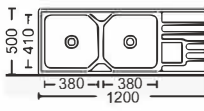

Size:1060x460x145mm
Inch:41.7"x18.1"x5.7"

Size:1500x500x(160~200)mm
Inch:59"x19.6"x(6.3"-7.9")

Size:1200x500x(150~200)mm
Inch:47.2"x19.6"x(5.9"-7.9")

Size:1000x500x(145~200)mm
Inch:39.3"x19.6"x(5.7"-7.9")

Size:1090x517x153mm
Inch:42.9"x20.3"x6"

Size:920x450x200mm
Inch:36.2"x17.7"x7.9"

Size:1200x500x(150~200)mm
Inch:47.2"x19.6"x(5.9"-7.9")

台下盆 Undercounter basin series

Size:1200x500x(160~200)mm
Inch:47.2"x19.6"x(6.3"-7.9")

Size:1200x600x200mm
Inch:47.2"x23.6"x7.9"

Size:1200x500x(160~200)mm
Inch:47.2"x19.6"x(6.3"-7.9")

Size:1200x600x(160~200)mm
Inch:47.2"x23.6"x(6.3"-7.9")

Size:1200x500x200mm
Inch:47.2"x19.6"x7.9"

Size:1500x500x(160~200)mm
Inch:59"x19.6"x(6.3"-7.9")

Size:1200x500x200mm
Inch:47.2"x19.6"x7.9"

Size:1800x500x(160~200)mm
Inch:70.6"x19.6"x(6.3"-7.9")

Size:1200x500x200mm
Inch:47.2"x19.7"x7.9"

Size:1080x620x(160~200)mm
Inch:42.5"x24.4"x(6.3"-7.9")

Size:1200x500x200mm
Inch:47.2"x19.7"x7.9"