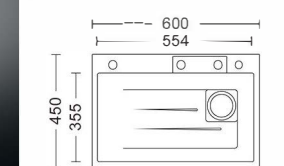

Size: 600x450x220mm
Inch: 23.6"x17.7"x8.7"