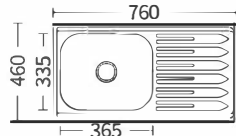

Size:780x430x180mm
Inch:30.7"x16.9"x7.1"

Size:830x490x155mm
Inch:32.7"x19.3"x6.1"

Size:500x500(145~200)mm
Inch:19.6"x19.6"x(5.7"~7.9")

Size:760x420x200mm
Inch:30"x16.5"x7.9"

Size:780x430x(180~200)mm
Inch:30.7"x16.9"x(7.1"~7.9")

Size:840x555x155mm
Inch:33"x21.8"x6.1"

Size:600x500(145~200)mm
Inch:23.6"x19.6"x(5.7"~7.9")

带板盆系列

With plate basin series

Size:600x600x(145~200)mm
Inch:23.6"x23.6"x(5.7"-7.9")

Size:700x287x200mm
Inch:27.5"x11.2"x7.9"

Size:760x460x200mm
Inch:29.9"x18.1"x7.9"

Size:800x500x(145~200)mm
Inch:31.5"x19.6"x(5.7"-7.9")

Size:620x480x110mm
Inch:24.4"x18.8"x4.3"

Size:730x480x200mm
Inch:28.7"x18.9"x7.9"

Size:780x440x(145~200)mm
Inch:30.7"x17.3"x(5.7"-7.9")

Size:830x440x(150~200)mm
Inch:32.7"x17.3"x(5.9"-7.9")

Size:620x480x110mm
Inch:24.4"x18.8"x4.3"

Size:750x400x(145~200)mm
Inch:29.5"x15.7"x(5.7"-7.9")

Size:780x430x200mm
Inch:30.7"x17.3"x7.9"

Size:800x600x(145~200)mm
Inch:31.5"x23.6"x(5.7"-7.9")