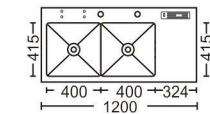

Size:780x430x(200~230)mm
Inch:30.7"x16.9"x(7.9"-9.1")

Size:780x430x(200~230)mm
Inch:30.7"x16.9"x(7.9"-9")

Size:720x450x200mm
Inch:28.3"x17.7"x7.9"

Size:950x460x(200~230)mm
Inch:37.4"x18.1"x(7.9"-9")

Size:780x430x(200~230)mm
Inch:30.7"x16.9"x(7.9"-9.1")

Size:800x450x(200~230)mm
Inch:31.5"x17.7"x(7.9"-9")

Size:780x460x(200~230)mm
Inch:30.7"x18.1"x(7.9"-9.1")

Size:1000x460x(200~230)mm
Inch:39.3"x18.1"x(7.9"-9")

Size:1000x480x(200~230)mm
Inch:39.3"x18.9"x(7.9"-9")

Size:1020x450x(200~230)mm
Inch:40.1"x17.7"x(7.9"-9")

Size:1000x460x(200~230)mm
Inch:39.3"x18.1"x(7.9"-9")

Size:1160x510x(200~230)mm
Inch:45.7"x20"x(7.9"-9")

Size:840x560x254mm
Inch:33"x22"x10"

Size:1200x500x(200~230)mm
Inch:47.2"x19.6"x(7.9"-9")

Size:838x558x254mm
Inch:33"x22"x10"

Size:1200x500x(200~230)mm
Inch:47.2"x19.6"x(7.9"-9")

Size:940x460x220mm
Inch:37"x18.1"x8.7"

带架子水槽系列 Sink series with shelf

Size:1000x480x(200~230)mm
Inch:39.3"x18.9"x(7.9"-9")