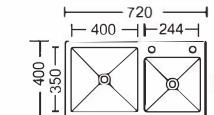

Size: 680x450x(200~230)mm
Inch: 26.8"x17.7"x(7.9"-9.1")

Size: 800x500x200mm
Inch: 31.5"x19.7"x7.9"

Size: 780x430x(200~230)mm
Inch: 30.7"x16.9"x(7.9"-9")

Size: 680x450x(200~230)mm
Inch: 26.7"x17.7"x(7.9"-9")

Size: 800x490x(200~230)mm
Inch: 23.6"x16.5"x7.9"

Size: 780x480x200mm
Inch: 30.7"x18.9"x7.9"

Size: 800x450x(200~230)mm
Inch: 31.5"x17.7"x(7.9"-9")

Size: 600x450x200mm
Inch: 23.6"x17.7"x7.9"

Size: 800x490x(200~230)mm
Inch: 23.6"x16.5"x7.9"

Size: 780x480x200mm
Inch: 30.7"x18.9"x7.9"

Size: 820x450x(200~230)mm
Inch: 32.2"x17.7"x(7.9"-9")

手工盆系列

Handmade style customize size

Size:820x450x200mm
Inch:32.3"x17.7"x7.9"

Size:800x800x230mm
Inch:31.5"x31.5"x9.1"

Size:820x450x200mm
Inch:32.3"x17.7"x7.9"

Size:780x460x(200~230)mm
Inch:30.7"x18.1"x(7.9"-9.1")

Size:720x400x(200~230)mm
Inch:28.3"x15.7"x(7.9"-9")

Size:800x450x(200~230)mm
Inch:31.5"x17.7"x(7.9"-9")

Size:820x450x(200~230)mm
Inch:32.2"x17.7"x(7.9"-9")