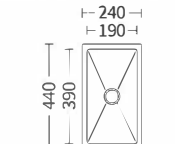

Size:960x430x145mm
Inch:37.8"x16.9"x5.7"

Size: 1200x500x145mm
Inch: 47.2"x19.6"x5.7"

Size: 650x380x120mm
Inch: 25.6"x15"x4.7"

Size: 440x440x200mm
Inch: 17.3"x17.3"x7.9"

Size: 590x440x200mm
Inch: 23.2"x17.3"x7.9"

Size: 600x450x220mm
Inch: 23.6"x17.7"x8.7"

Size: 600x450x220mm
Inch: 23.6"x17.7"x8.7"

Size: 600x450x220mm
Inch: 23.6"x17.7"x8.7"

Size: 600x450x220mm
Inch: 23.6"x17.7"x8.7"

Size: 620x450x220mm
Inch: 24.4"x17.7"x8.7"

欧洲系列CE款式 European series CE style

Size: 400x400x120mm
Inch: 15.8"x15.8"x4.7"

Size: 400x400x120mm
Inch: 15.8"x15.8"x4.7"

Size: 400x400x120mm
Inch: 15.8"x15.8"x4.7"

Size: 650x380x120mm
Inch: 25.6"x15"x4.7"

Size: 650x380x120mm
Inch: 25.6"x15"x4.7"

Size: 240x440x200mm
Inch: 9.4"x17.3"x7.9"

Size: 240x440x200mm
Inch: 9.4"x17.3"x7.9"

Size: 440x440x200mm
Inch: 17.3"x17.3"x7.9"

飞雨盆系列

Flying Rain basin series

Size: 620x450x220mm
Inch: 24.4"x17.7"x8.7"

Size: 680x450x220mm
Inch: 26.8"x17.7"x8.7"