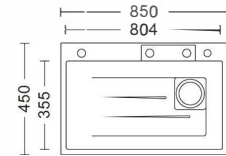

Size: 750x450x220mm
Inch: 29.5"x17.7"x8.7"

Size: 820x450x220mm
Inch: 32.2"x17.7"x8.7"

飞雨盆系列

Flying Rain basin series

Size: 820x450x220mm
Inch: 32.2"x17.7"x8.7"

Size: 850x450x220mm
Inch: 33.5"x17.7"x8.7"

Size: 820x450x220mm
Inch: 32.2"x17.7"x8.7"