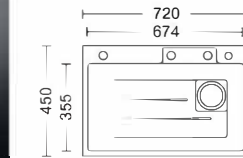

Size: 720x450x220mm
Inch: 28.3"x17.7"x8.7"