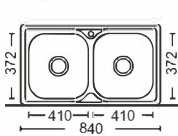

Size: 530x430x200mm
Inch: 20.9"x16.9"x7.9"

Size: 600x420x200mm
Inch: 23.6"x16.5"x7.9"

Size: 610x500x200mm
Inch: 24"x19.6"x7.9"

Size: 700x500x200mm
Inch: 27.5"x19.6"x7.9"

Size: 550x450x200mm
Inch: 21.7"x17.7"x7.9"

Size: 600x450x200mm
Inch: 23.6"x17.7"x7.9"

Size: 620x460x220mm
Inch: 24.4"x18.1"x8.7"

Size: 750x450x200mm
Inch: 29.5"x17.7"x7.9"

Size:750x450x200mm
Inch:29.5"x17.7"x7.9"

Size:760x430x200mm
Inch:30"x16.9"x7.9"

Size:810x430x200mm
Inch:31.9"x16.9"x7.9"

Size:880x480x200mm
Inch:34.6"x18.9"x7.9"

Size:800x500x200mm
Inch:31.5"x19.6"x7.9"
Size:600x420x200mm
Inch:23.6"x16.5"x7.9"

Size:770x490x200mm
Inch:30.3"x19.3"x7.9"

Size:840x480x200mm
Inch:33"x18.9"x7.9"

Size:800x600x200mm
Inch:31.5"x23.6"x7.9"

Size:813x478x200mm
Inch:32"x18.8"x7.9"

Size:780x430x200mm
Inch:30.7"x16.9"x7.9"

Size:800x500x200mm
Inch:31.5"x19.6"x7.9"

带板盆系列 With plate basin series