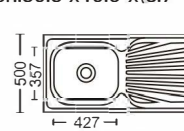

Size:1000x600x(160~200)mm
Inch:39.3"x23.6"x(6.3"-7.9")

Size:1200x500x(160~200)mm
Inch:47.2"x19.6"x(6.3"-7.9")

Size:1200x500x(150~200)mm
Inch:47.2"x19.6"x(5.9"-7.9")

Size:1000x500x(145~200)mm
Inch:39.3"x19.6"x(5.7"-7.9")

Size:1060x460x145mm
Inch:41.7"x18.1"x5.7"

Size:1500x500x(160~200)mm
Inch:59"x19.6"x(6.3"-7.9")

Size:1200x500x(150~200)mm
Inch:47.2"x19.6"x(5.9"-7.9")

Size:1000x500x(145~200)mm
Inch:39.3"x19.6"x(5.7"-7.9")

Size:1090x517x153mm
Inch:42.9"x20.3"x6"

Size:920x450x200mm
Inch:36.2"x17.7"x7.9"

Size:1200x500x(150~200)mm
Inch:47.2"x19.6"x(5.9"-7.9")

台下盆 Undercounter basin series

Size:1200x500x(160~200)mm
Inch:47.2"x19.6"x(6.3"-7.9")

Size:1200x600x200mm
Inch:47.2"x23.6"x7.9"

Size:1200x500x(160~200)mm
Inch:47.2"x19.6"x(6.3"-7.9")

Size:1200x600x(160~200)mm
Inch:47.2"x23.6"x(6.3"-7.9")

Size:1200x500x200mm
Inch:47.2"x19.6"x7.9"

Size:1500x500x(160~200)mm
Inch:59"x19.6"x(6.3"-7.9")