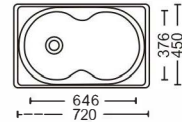

Sink Catalog

圆盆系列

Round basin series

Size:420x420x(180~200)mm
Inch:16.5"x16.5"x(7"-7.9")

Size:720x450x200mm
Inch:28.3"x17.7"x7.9"

Size:480x480x(160~200)mm
Inch:18.9"x18.9"x(6.3"-7.9")

Size:770x500x(160~200)mm
Inch:30.3"x19.6"x(6.3"-7.9")

Size:480x480x(160~200)mm
Inch:18.9"x18.9"x(6.3"-7.9")

Size:810x430x(160~200)mm
Inch:31.9"x16.9"x(6.3"-7.9")

Size:490x490x(160~200)mm
Inch:19.3"x19.3"x(6.3"-7.9")

Size:810x430x(180~200)mm
Inch:31.9"x16.9"x(7"-7.9")

Size:460x410x200mm
Inch:18.1"x16.1"x7.9"

Size:380x380x(160~200)mm
Inch:15"x15"x(6.3"-7.9")

Size:470x340x200mm
Inch:18.5"x13.4"x7.9"

Size:420x370x150mm
Inch:16.5"x14.5"x5.9"

Size:480x480x200mm
Inch:18.9"x18.9"x7.9"

Size:630x475x150mm
Inch:24.8"x18.7"x5.9"

Size:750x400x(145~200)mm
Inch:29.5"x15.7"x(5.7"-7.9")

Size:780x480x200mm
Inch:30.7"x18.8"x7.9"

Size:860x430x(150~200)mm
Inch:33.9"x16.9"x(5.9"-7.9")

Size:630x490x(160~200)mm
Inch:24.8"x19.3"x(6.3"-7.9")