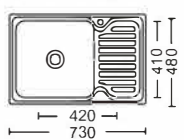

Size:840x555x155mm
Inch:33"x21.8"x6.1"

Size:600x500(145~200)mm
Inch:23.6"x19.6"x(5.7"~7.9")

带板盆系列

With plate basin series

Size:600x600x(145~200)mm
Inch:23.6"x23.6"x(5.7"-7.9")

Size:700x287x200mm
Inch:27.5"x11.2"x7.9"

Size:760x460x200mm
Inch:29.9"x18.1"x7.9"

Size:800x500x(145~200)mm
Inch:31.5"x19.6"x(5.7"-7.9")

Size:620x480x110mm
Inch:24.4"x18.8"x4.3"

Size:730x480x200mm
Inch:28.7"x18.9"x7.9"

Size:780x440x(145~200)mm
Inch:30.7"x17.3"x(5.7"-7.9")

Size:830x440x(150~200)mm
Inch:32.7"x17.3"x(5.9"-7.9")

Size:620x480x110mm
Inch:24.4"x18.8"x4.3"

Size:750x400x(145~200)mm
Inch:29.5"x15.7"x(5.7"-7.9")

Size:780x430x200mm
Inch:30.7"x17.3"x7.9"

Size:800x600x(145~200)mm
Inch:31.5"x23.6"x(5.7"-7.9")

Size:630x475x150mm
Inch:24.8"x18.7"x5.9"

Size:750x400x(145~200)mm
Inch:29.5"x15.7"x(5.7"-7.9")

Size:780x480x200mm
Inch:30.7"x18.8"x7.9"

Size:860x430x(150~200)mm
Inch:33.9"x16.9"x(5.9"-7.9")

Size:630x490x(160~200)mm
Inch:24.8"x19.3"x(6.3"-7.9")