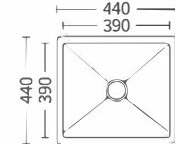

Size:500x400x160mm
Inch:19.6"x15.7"x6.3"

Size:1000x500x145mm
Inch:39.3"x19.6"x5.7"

Size:1000x500x850mm
Inch:39.4 x19.7 x33.5

Size:1000x500x145mm
Inch:39.3"x19.6"x5.7"

Size:1200x500x850mm
Inch:47.2 x19.7 x33.5

Size:1200x500x160mm
Inch:47.2"x19.6"x6.3"

Size:1030x480x160mm
Inch:40.5"x18.9"x6.3"

Size:1200x500x160mm
Inch:47.2"x19.6"x6.3"

Size:915x460x145mm
Inch:36"x18.1"x5.7"

Size:600x600x280mm
Inch:23.6"x23.6"x11"

Size:960x430x145mm
Inch:37.8"x16.9"x5.7"

Size: 1200x500x145mm
Inch: 47.2"x19.6"x5.7"

Size: 650x380x120mm
Inch: 25.6"x15"x4.7"

Size: 440x440x200mm
Inch: 17.3"x17.3"x7.9"

Size: 590x440x200mm
Inch: 23.2"x17.3"x7.9"

Size: 590x440x200mm
Inch: 23.2"x17.3"x7.9"

Size: 740x440x200mm
Inch: 29.1"x17.3"x7.9"

Size: 740x440x200mm
Inch: 29.1"x17.3"x7.9"

Size: 870x440x200mm
Inch: 34.2"x17.3"x7.9"

飞雨盆系列 Flying Rain basin series

Size: 870x440x200mm
Inch: 34.2"x17.3"x7.9"