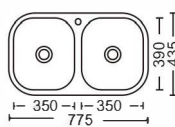

Size:370x310x135mm
Inch:14.5"x12.2"x5.3"

Size:390x360x200mm
Inch:15.3"x14.1"x7.9"

Size:420x360x200mm
Inch:16.5"x14.1"x7.9"

Size:440x390x200mm
Inch:17.3"x15.3"x7.9"

Size:440x390x200mm
Inch:17.3"x15.3"x7.9"

Size:450x410x200mm
Inch:17.7"x16.1"x7.9"

Size:480x380x200mm
Inch:18.9"x15"x7.9"

Size:570x460x200mm
Inch:22.4"x18.1"x7.9"

Size:570x480x200mm
Inch:22.4"x18.9"x7.9"

Size:810x530x170mm
Inch:31.9"x20.9"x6.6"

Size:570x480x200mm
Inch:22.4"x18.9"x7.9"

Size:820x470x200mm
Inch:32.2"x18.5"x7.9"

Size:550x430x(200~230)mm
Inch:21.6"x16.9"x(7.9"-9")

Size:680x450x(200~230)mm
Inch:26.7"x17.7"x(7.9"-9")

Size:775x435x200mm
Inch:30.5"x17.1"x7.9"

手工盆系列 Handmade style customize size

Size:600x450x254mm
Inch:24"x18"x10"

Size:600x450x(200~230)mm
Inch:23.6"x17.7"x(7.9"-9")

Size:680x450x(200~230)mm
Inch:26.7"x17.7"x(7.9"-9")

Size:800x460x200mm
Inch:31.5"x18.1"x7.9"

Size:600x450x(200~230)mm
Inch:23.6"x17.7"x(7.9"-9")