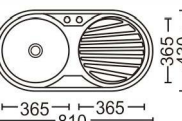

Sink Catalog

圆盆系列

Round basin series

Size:420x420x(180~200)mm
Inch:16.5"x16.5"x(7"-7.9")

Size:720x450x200mm
Inch:28.3"x17.7"x7.9"

Size:480x480x(160~200)mm
Inch:18.9"x18.9"x(6.3"-7.9")

Size:770x500x(160~200)mm
Inch:30.3"x19.6"x(6.3"-7.9")

Size:480x480x(160~200)mm
Inch:18.9"x18.9"x(6.3"-7.9")

Size:810x430x(160~200)mm
Inch:31.9"x16.9"x(6.3"-7.9")

Size:490x490x(160~200)mm
Inch:19.3"x19.3"x(6.3"-7.9")

Size:810x430x(180~200)mm
Inch:31.9"x16.9"x(7"-7.9")

Size:460x410x200mm
Inch:18.1"x16.1"x7.9"

Size:380x380x(160~200)mm
Inch:15"x15"x(6.3"-7.9")

Size:470x340x200mm
Inch:18.5"x13.4"x7.9"

Size:420x370x150mm
Inch:16.5"x14.5"x5.9"

Size:480x480x200mm
Inch:18.9"x18.9"x7.9"

Size:630x475x150mm
Inch:24.8"x18.7"x5.9"

Size:750x400x(145~200)mm
Inch:29.5"x15.7"x(5.7"-7.9")

Size:780x480x200mm
Inch:30.7"x18.8"x7.9"

Size:860x430x(150~200)mm
Inch:33.9"x16.9"x(5.9"-7.9")

Size:630x490x(160~200)mm
Inch:24.8"x19.3"x(6.3"-7.9")