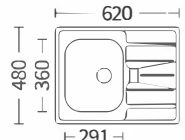

Size:780x430x180mm
Inch:30.7"x16.9"x7.1"

Size:830x490x155mm
Inch:32.7"x19.3"x6.1"

Size:500x500(145~200)mm
Inch:19.6"x19.6"x(5.7"~7.9")

Size:760x420x200mm
Inch:30"x16.5"x7.9"

Size:780x430x(180~200)mm
Inch:30.7"x16.9"x(7.1"~7.9")

Size:840x555x155mm
Inch:33"x21.8"x6.1"

Size:600x500(145~200)mm
Inch:23.6"x19.6"x(5.7"~7.9")

带板盆系列

With plate basin series

Size:600x600x(145~200)mm
Inch:23.6"x23.6"x(5.7"-7.9")

Size:700x287x200mm
Inch:27.5"x11.2"x7.9"

Size:760x460x200mm
Inch:29.9"x18.1"x7.9"

Size:800x500x(145~200)mm
Inch:31.5"x19.6"x(5.7"-7.9")

Size:620x480x110mm
Inch:24.4"x18.8"x4.3"

Size:730x480x200mm
Inch:28.7"x18.9"x7.9"

Size:780x440x(145~200)mm
Inch:30.7"x17.3"x(5.7"-7.9")

Size:830x440x(150~200)mm
Inch:32.7"x17.3"x(5.9"-7.9")

Size:620x480x110mm
Inch:24.4"x18.8"x4.3"

Size:750x400x(145~200)mm
Inch:29.5"x15.7"x(5.7"-7.9")

Size:780x430x200mm
Inch:30.7"x17.3"x7.9"

Size:800x600x(145~200)mm
Inch:31.5"x23.6"x(5.7"-7.9")