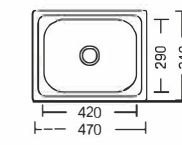

Size:480x480x(160~200)mm
Inch:18.9"x18.9"x(6.3"-7.9")

Size:810x430x(160~200)mm
Inch:31.9"x16.9"x(6.3"-7.9")

Size:490x490x(160~200)mm
Inch:19.3"x19.3"x(6.3"-7.9")

Size:810x430x(180~200)mm
Inch:31.9"x16.9"x(7"-7.9")

Size:510x510x(160~200)mm
Inch:20"x20"x(6.3"-7.9")

Size:1200x460x(160~200)mm
Inch:47"x18"x(6.3"-7.9")

Size:570x450x(160~200)mm
Inch:22.4"x17.7"x(6.3"-7.9")

单盆系列

Single basin series

Size:360x360mm
Inch:14.1"x14.1"

Size:460x410x200mm
Inch:18.1"x16.1"x7.9"

Size:380x380x(160~200)mm
Inch:15"x15"x(6.3"-7.9")

Size:470x340x200mm
Inch:18.5"x13.4"x7.9"

Size:420x370x150mm
Inch:16.5"x14.5"x5.9"

Size:480x480x200mm
Inch:18.9"x18.9"x7.9"

Size:630x475x150mm
Inch:24.8"x18.7"x5.9"

Size:750x400x(145~200)mm
Inch:29.5"x15.7"x(5.7"-7.9")

Size:780x480x200mm
Inch:30.7"x18.8"x7.9"

Size:860x430x(150~200)mm
Inch:33.9"x16.9"x(5.9"-7.9")

Size:630x490x(160~200)mm
Inch:24.8"x19.3"x(6.3"-7.9")