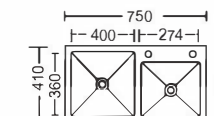

Size: 800x490x(200~230)mm
Inch: 23.6"x16.5"x7.9"

Size: 780x480x200mm
Inch: 30.7"x18.9"x7.9"

Size: 800x450x(200~230)mm
Inch: 31.5"x17.7"x(7.9"-9")

Size: 600x450x200mm
Inch: 23.6"x17.7"x7.9"

Size: 800x490x(200~230)mm
Inch: 23.6"x16.5"x7.9"

Size: 780x480x200mm
Inch: 30.7"x18.9"x7.9"

Size: 820x450x(200~230)mm
Inch: 32.2"x17.7"x(7.9"-9")

手工盆系列

Handmade style customize size

Size:820x450x200mm
Inch:32.3"x17.7"x7.9"

Size:800x800x230mm
Inch:31.5"x31.5"x9.1"

Size:820x450x200mm
Inch:32.3"x17.7"x7.9"

Size:780x460x(200~230)mm
Inch:30.7"x18.1"x(7.9"-9.1")

Size:720x400x(200~230)mm
Inch:28.3"x15.7"x(7.9"-9")

Size:800x450x(200~230)mm
Inch:31.5"x17.7"x(7.9"-9")

Size:820x450x(200~230)mm
Inch:32.2"x17.7"x(7.9"-9")

Size:730x500x(200~230)mm
Inch:28.7"x19.6"x(7.9"-9")

Size:750x410x(200~230)mm
Inch:29.5"x16.1"x(7.9"-9")

Size:820x450x(200~230)mm
Inch:32.2"x17.7"x(7.9"-9")

Size:820x450x(200~230)mm
Inch:32.2"x17.7"x(7.9"-9")