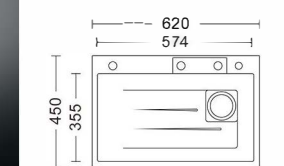

Size:960x430x145mm
Inch:37.8"x16.9"x5.7"

Size: 1200x500x145mm
Inch: 47.2"x19.6"x5.7"

Size: 650x380x120mm
Inch: 25.6"x15"x4.7"

Size: 440x440x200mm
Inch: 17.3"x17.3"x7.9"

Size: 590x440x200mm
Inch: 23.2"x17.3"x7.9"

Size: 590x440x200mm
Inch: 23.2"x17.3"x7.9"

Size: 740x440x200mm
Inch: 29.1"x17.3"x7.9"

Size: 740x440x200mm
Inch: 29.1"x17.3"x7.9"

Size: 870x440x200mm
Inch: 34.2"x17.3"x7.9"

飞雨盆系列 Flying Rain basin series

Size: 870x440x200mm
Inch: 34.2"x17.3"x7.9"

Size: 600x450x220mm
Inch: 23.6"x17.7"x8.7"

Size: 600x450x220mm
Inch: 23.6"x17.7"x8.7"

Size: 600x450x220mm
Inch: 23.6"x17.7"x8.7"

Size: 600x450x220mm
Inch: 23.6"x17.7"x8.7"

Size: 620x450x220mm
Inch: 24.4"x17.7"x8.7"

欧洲系列CE款式 European series CE style

Size: 400x400x120mm
Inch: 15.8"x15.8"x4.7"

Size: 400x400x120mm
Inch: 15.8"x15.8"x4.7"

Size: 400x400x120mm
Inch: 15.8"x15.8"x4.7"

Size: 650x380x120mm
Inch: 25.6"x15"x4.7"

Size: 650x380x120mm
Inch: 25.6"x15"x4.7"