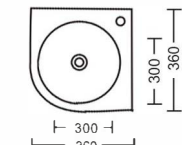

Size:480x480x(160~200)mm
Inch:18.9"x18.9"x(6.3"-7.9")

Size:810x430x(160~200)mm
Inch:31.9"x16.9"x(6.3"-7.9")

Size:490x490x(160~200)mm
Inch:19.3"x19.3"x(6.3"-7.9")

Size:810x430x(180~200)mm
Inch:31.9"x16.9"x(7"-7.9")

Size:510x510x(160~200)mm
Inch:20"x20"x(6.3"-7.9")

Size:1200x460x(160~200)mm
Inch:47"x18"x(6.3"-7.9")

Size:570x450x(160~200)mm
Inch:22.4"x17.7"x(6.3"-7.9")

单盆系列

Single basin series

Size:360x360mm
Inch:14.1"x14.1"

Size:460x410x200mm
Inch:18.1"x16.1"x7.9"

Size:380x380x(160~200)mm
Inch:15"x15"x(6.3"-7.9")

Size:470x340x200mm
Inch:18.5"x13.4"x7.9"

Size:420x370x150mm
Inch:16.5"x14.5"x5.9"

Size:480x480x200mm
Inch:18.9"x18.9"x7.9"

Size:630x475x150mm
Inch:24.8"x18.7"x5.9"

Size:750x400x(145~200)mm
Inch:29.5"x15.7"x(5.7"-7.9")

Size:780x480x200mm
Inch:30.7"x18.8"x7.9"

Size:860x430x(150~200)mm
Inch:33.9"x16.9"x(5.9"-7.9")

Size:630x490x(160~200)mm
Inch:24.8"x19.3"x(6.3"-7.9")