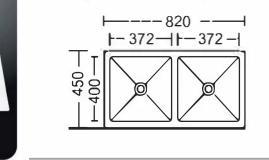

Size: 680x450x(200~230)mm
Inch: 26.8"x17.7"x(7.9"-9.1")

Size: 800x500x200mm
Inch: 31.5"x19.7"x7.9"

Size: 750x410x(200~230)mm
Inch: 29.5"x16.1"x(7.9"-9")

Size: 650x450x(200~230)mm
Inch: 25.5"x17.7"x(7.9"-9")

Size: 680x450x(200~230)mm
Inch: 26.8"x17.7"x(7.9"-9.1")

Size: 800x500x200mm
Inch: 31.5"x19.7"x7.9"

Size: 780x430x(200~230)mm
Inch: 30.7"x16.9"x(7.9"-9")

Size: 680x450x(200~230)mm
Inch: 26.7"x17.7"x(7.9"-9")

Size: 800x490x(200~230)mm
Inch: 23.6"x16.5"x7.9"

Size: 780x480x200mm
Inch: 30.7"x18.9"x7.9"

Size: 800x450x(200~230)mm
Inch: 31.5"x17.7"x(7.9"-9")

Size: 600x450x200mm
Inch: 23.6"x17.7"x7.9"

Size: 800x490x(200~230)mm
Inch: 23.6"x16.5"x7.9"

Size: 780x480x200mm
Inch: 30.7"x18.9"x7.9"

Size: 820x450x(200~230)mm
Inch: 32.2"x17.7"x(7.9"-9")

手工盆系列

Handmade style customize size

Size:820x450x200mm
Inch:32.3"x17.7"x7.9"

Size:800x800x230mm
Inch:31.5"x31.5"x9.1"