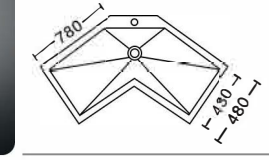

Size: 680x450x(200~230)mm
Inch: 26.8"x17.7"x(7.9"-9.1")

Size: 800x500x200mm
Inch: 31.5"x19.7"x7.9"

Size: 750x410x(200~230)mm
Inch: 29.5"x16.1"x(7.9"-9")

Size: 650x450x(200~230)mm
Inch: 25.5"x17.7"x(7.9"-9")

Size: 680x450x(200~230)mm
Inch: 26.8"x17.7"x(7.9"-9.1")

Size: 800x500x200mm
Inch: 31.5"x19.7"x7.9"

Size: 780x430x(200~230)mm
Inch: 30.7"x16.9"x(7.9"-9")

Size: 680x450x(200~230)mm
Inch: 26.7"x17.7"x(7.9"-9")

Size: 800x490x(200~230)mm
Inch: 23.6"x16.5"x7.9"

Size: 780x480x200mm
Inch: 30.7"x18.9"x7.9"

Size: 800x450x(200~230)mm
Inch: 31.5"x17.7"x(7.9"-9")

Size: 600x450x200mm
Inch: 23.6"x17.7"x7.9"

Size: 800x490x(200~230)mm
Inch: 23.6"x16.5"x7.9"

Size: 780x480x200mm
Inch: 30.7"x18.9"x7.9"

Size: 820x450x(200~230)mm
Inch: 32.2"x17.7"x(7.9"-9")

手工盆系列

Handmade style customize size

Size:820x450x200mm
Inch:32.3"x17.7"x7.9"

Size:800x800x230mm
Inch:31.5"x31.5"x9.1"