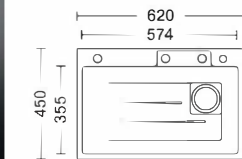

欧洲系列CE款式 European series CE style

Size: 400x400x120mm
Inch: 15.8"x15.8"x4.7"

Size: 400x400x120mm
Inch: 15.8"x15.8"x4.7"

Size: 400x400x120mm
Inch: 15.8"x15.8"x4.7"

Size: 650x380x120mm
Inch: 25.6"x15"x4.7"

Size: 650x380x120mm
Inch: 25.6"x15"x4.7"

Size: 240x440x200mm
Inch: 9.4"x17.3"x7.9"

Size: 240x440x200mm
Inch: 9.4"x17.3"x7.9"

Size: 440x440x200mm
Inch: 17.3"x17.3"x7.9"

飞雨盆系列

Flying Rain basin series

Size: 620x450x220mm
Inch: 24.4"x17.7"x8.7"

Size: 680x450x220mm
Inch: 26.8"x17.7"x8.7"

Size: 720x450x220mm
Inch: 28.3"x17.7"x8.7"

Size: 750x450x220mm
Inch: 29.5"x17.7"x8.7"

Size: 620x450x220mm
Inch: 24.4"x17.7"x8.7"

Size: 700x450x220mm
Inch: 27.6"x17.7"x8.7"

Size: 720x450x220mm
Inch: 28.3"x17.7"x8.7"