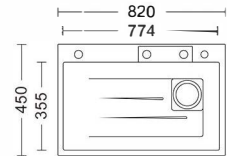

Size: 700x450x220mm
Inch: 27.6"x17.7"x8.7"

Size: 750x450x220mm
Inch: 29.5"x17.7"x8.7"

Size: 800x450x220mm
Inch: 31.4"x17.7"x8.7"

Size: 680x450x220mm
Inch: 26.8"x17.7"x8.7"

Size: 720x450x220mm
Inch: 28.3"x17.7"x8.7"

Size: 750x450x220mm
Inch: 29.5"x17.7"x8.7"

Size: 820x450x220mm
Inch: 32.2"x17.7"x8.7"

飞雨盆系列

Flying Rain basin series

Size: 820x450x220mm
Inch: 32.2"x17.7"x8.7"

Size: 850x450x220mm
Inch: 33.5"x17.7"x8.7"

Size: 820x450x220mm
Inch: 32.2"x17.7"x8.7"

Size: 680x450x220mm
Inch: 26.8"x17.7"x8.7"

Size: 820x450x220mm
Inch: 32.2"x17.7"x8.7"

Size: 700x450x220mm
Inch: 27.6"x17.7"x8.7"

Size: 850x450x220mm
Inch: 33.5"x17.7"x8.7"

Size: 750x450x220mm
Inch: 29.5"x17.7"x8.7"