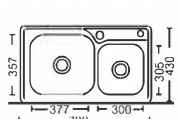

Size:810x430x200mm
Inch:31.9"x16.9"x7.9"

Size:880x480x200mm
Inch:34.6"x18.9"x7.9"

Size:800x500x200mm
Inch:31.5"x19.6"x7.9"
Size:600x420x200mm
Inch:23.6"x16.5"x7.9"

Size:770x490x200mm
Inch:30.3"x19.3"x7.9"

Size:840x480x200mm
Inch:33"x18.9"x7.9"

Size:800x600x200mm
Inch:31.5"x23.6"x7.9"

Size:813x478x200mm
Inch:32"x18.8"x7.9"

Size:780x430x200mm
Inch:30.7"x16.9"x7.9"

Size:800x500x200mm
Inch:31.5"x19.6"x7.9"

带板盆系列 With plate basin series

Size:850x515x200mm
Inch:33.5"x20.2"x7.9"

Size:780x430x180mm
Inch:30.7"x16.9"x7.1"

Size:800x500x200mm
Inch:31.5"x19.6"x7.9"

Size:460x460x200mm
Inch:18.1"x18.1"x7.9"

双盆系列 Double basin series

Size:680x390x200mm
Inch:26.7"x15.3"x7.9"
Size:720x380x200mm
Inch:28.3"x14.9"x7.9"
Size:750x400x200mm
Inch:29.5"x15.7"x7.9"

Size:780x430x180mm
Inch:30.7"x16.9"x7.1"

Size:830x490x155mm
Inch:32.7"x19.3"x6.1"

Size:500x500(145~200)mm
Inch:19.6"x19.6"x(5.7"~7.9")

Size:760x420x200mm
Inch:30"x16.5"x7.9"

Size:780x430x(180~200)mm
Inch:30.7"x16.9"x(7.1"~7.9")