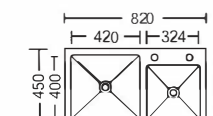

Size: 800x490x(200~230)mm
Inch: 23.6"x16.5"x7.9"

Size: 780x480x200mm
Inch: 30.7"x18.9"x7.9"

Size: 800x450x(200~230)mm
Inch: 31.5"x17.7"x(7.9"-9")

Size: 600x450x200mm
Inch: 23.6"x17.7"x7.9"

Size: 800x490x(200~230)mm
Inch: 23.6"x16.5"x7.9"

Size: 780x480x200mm
Inch: 30.7"x18.9"x7.9"

Size: 820x450x(200~230)mm
Inch: 32.2"x17.7"x(7.9"-9")

手工盆系列

Handmade style customize size

Size:820x450x200mm
Inch:32.3"x17.7"x7.9"

Size:800x800x230mm
Inch:31.5"x31.5"x9.1"

Size:820x450x200mm
Inch:32.3"x17.7"x7.9"

Size:780x460x(200~230)mm
Inch:30.7"x18.1"x(7.9"-9.1")

Size:720x400x(200~230)mm
Inch:28.3"x15.7"x(7.9"-9")

Size:800x450x(200~230)mm
Inch:31.5"x17.7"x(7.9"-9")

Size:820x450x(200~230)mm
Inch:32.2"x17.7"x(7.9"-9")

Size:730x500x(200~230)mm
Inch:28.7"x19.6"x(7.9"-9")

Size:750x410x(200~230)mm
Inch:29.5"x16.1"x(7.9"-9")

Size:820x450x(200~230)mm
Inch:32.2"x17.7"x(7.9"-9")

Size:820x450x(200~230)mm
Inch:32.2"x17.7"x(7.9"-9")