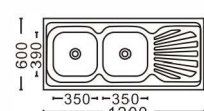

Size:1060x460x145mm
Inch:41.7"x18.1"x5.7"

Size:1500x500x(160~200)mm
Inch:59"x19.6"x(6.3"-7.9")

Size:1200x500x(150~200)mm
Inch:47.2"x19.6"x(5.9"-7.9")

Size:1000x500x(145~200)mm
Inch:39.3"x19.6"x(5.7"-7.9")

Size:1090x517x153mm
Inch:42.9"x20.3"x6"

Size:920x450x200mm
Inch:36.2"x17.7"x7.9"

Size:1200x500x(150~200)mm
Inch:47.2"x19.6"x(5.9"-7.9")

台下盆 Undercounter basin series

Size:1200x500x(160~200)mm
Inch:47.2"x19.6"x(6.3"-7.9")

Size:1200x600x200mm
Inch:47.2"x23.6"x7.9"

Size:1200x500x(160~200)mm
Inch:47.2"x19.6"x(6.3"-7.9")

Size:1200x600x(160~200)mm
Inch:47.2"x23.6"x(6.3"-7.9")

Size:1200x500x200mm
Inch:47.2"x19.6"x7.9"

Size:1500x500x(160~200)mm
Inch:59"x19.6"x(6.3"-7.9")

Size:1200x500x200mm
Inch:47.2"x19.6"x7.9"

Size:1800x500x(160~200)mm
Inch:70.6"x19.6"x(6.3"-7.9")

Size:1200x500x200mm
Inch:47.2"x19.7"x7.9"

Size:1080x620x(160~200)mm
Inch:42.5"x24.4"x(6.3"-7.9")

Size:1200x500x200mm
Inch:47.2"x19.7"x7.9"