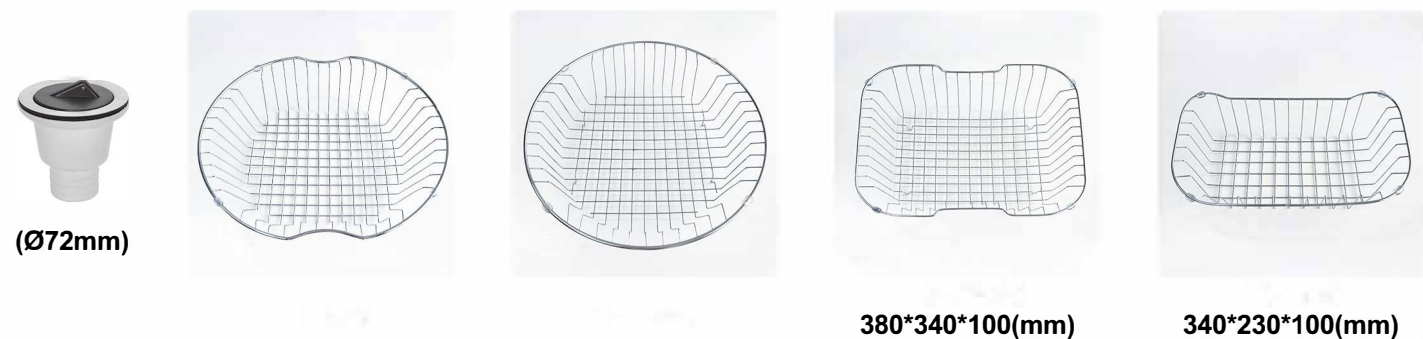

B40T-110mm

B40T-110mm-Y

配件系列

Accessories series

配件系列
Accessories series

(16*50*200mm)