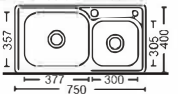

Size:810x430x200mm
Inch:31.9"x16.9"x7.9"

Size:880x480x200mm
Inch:34.6"x18.9"x7.9"

Size:800x500x200mm
Inch:31.5"x19.6"x7.9"
Size:600x420x200mm
Inch:23.6"x16.5"x7.9"

Size:770x490x200mm
Inch:30.3"x19.3"x7.9"

Size:840x480x200mm
Inch:33"x18.9"x7.9"

Size:800x600x200mm
Inch:31.5"x23.6"x7.9"

Size:813x478x200mm
Inch:32"x18.8"x7.9"

Size:780x430x200mm
Inch:30.7"x16.9"x7.9"

Size:800x500x200mm
Inch:31.5"x19.6"x7.9"

带板盆系列 With plate basin series

Size:850x515x200mm
Inch:33.5"x20.2"x7.9"

Size:780x430x180mm
Inch:30.7"x16.9"x7.1"

Size:800x500x200mm
Inch:31.5"x19.6"x7.9"

Size:460x460x200mm
Inch:18.1"x18.1"x7.9"

双盆系列 Double basin series

Size:680x390x200mm
Inch:26.7"x15.3"x7.9"
Size:720x380x200mm
Inch:28.3"x14.9"x7.9"
Size:750x400x200mm
Inch:29.5"x15.7"x7.9"

Size:780x430x180mm
Inch:30.7"x16.9"x7.1"

Size:830x490x155mm
Inch:32.7"x19.3"x6.1"

Size:500x500(145~200)mm
Inch:19.6"x19.6"x(5.7"~7.9")

Size:760x420x200mm
Inch:30"x16.5"x7.9"

Size:780x430x(180~200)mm
Inch:30.7"x16.9"x(7.1"~7.9")