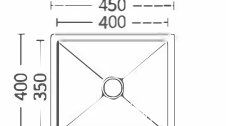

Size:450x410x200mm
Inch:17.7"x16.1"x7.9"

Size:480x380x200mm
Inch:18.9"x15"x7.9"

Size:570x460x200mm
Inch:22.4"x18.1"x7.9"

Size:570x480x200mm
Inch:22.4"x18.9"x7.9"

Size:810x530x170mm
Inch:31.9"x20.9"x6.6"

Size:570x480x200mm
Inch:22.4"x18.9"x7.9"

Size:820x470x200mm
Inch:32.2"x18.5"x7.9"

Size:550x430x(200~230)mm
Inch:21.6"x16.9"x(7.9"-9")

Size:680x450x(200~230)mm
Inch:26.7"x17.7"x(7.9"-9")

Size:775x435x200mm
Inch:30.5"x17.1"x7.9"

手工盆系列 Handmade style customize size

Size:600x450x254mm
Inch:24"x18"x10"

Size:600x450x(200~230)mm
Inch:23.6"x17.7"x(7.9"-9")

Size:680x450x(200~230)mm
Inch:26.7"x17.7"x(7.9"-9")

Size:800x460x200mm
Inch:31.5"x18.1"x7.9"

Size:600x450x(200~230)mm
Inch:23.6"x17.7"x(7.9"-9")

Size:500x400x200mm
Inch:19.7"x15.8"x7.9"

Size:810x460x200mm
Inch:31.8"x18.1"x7.9"

Size:450x400x200mm
Inch:17.7"x15.8"x7.9"

Size:600x450x(200~230)mm
Inch:23.6"x17.7"x(7.9"-9")

Size:500x440x200mm
Inch:19.7"x17.3"x7.9"