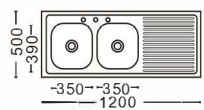

Size:1060x460x145mm
Inch:41.7"x18.1"x5.7"

Size:1500x500x(160~200)mm
Inch:59"x19.6"x(6.3"-7.9")

Size:1200x500x(150~200)mm
Inch:47.2"x19.6"x(5.9"-7.9")

Size:1000x500x(145~200)mm
Inch:39.3"x19.6"x(5.7"-7.9")

Size:1090x517x153mm
Inch:42.9"x20.3"x6"

Size:920x450x200mm
Inch:36.2"x17.7"x7.9"

Size:1200x500x(150~200)mm
Inch:47.2"x19.6"x(5.9"-7.9")

台下盆 Undercounter basin series

Size:1200x500x(160~200)mm
Inch:47.2"x19.6"x(6.3"-7.9")

Size:1200x600x200mm
Inch:47.2"x23.6"x7.9"

Size:1200x500x(160~200)mm
Inch:47.2"x19.6"x(6.3"-7.9")

Size:1200x600x(160~200)mm
Inch:47.2"x23.6"x(6.3"-7.9")

Size:1200x500x200mm
Inch:47.2"x19.6"x7.9"

Size:1500x500x(160~200)mm
Inch:59"x19.6"x(6.3"-7.9")

Size:1200x500x200mm
Inch:47.2"x19.6"x7.9"

Size:1800x500x(160~200)mm
Inch:70.6"x19.6"x(6.3"-7.9")

Size:1200x500x200mm
Inch:47.2"x19.7"x7.9"

Size:1080x620x(160~200)mm
Inch:42.5"x24.4"x(6.3"-7.9")

Size:1200x500x200mm
Inch:47.2"x19.7"x7.9"