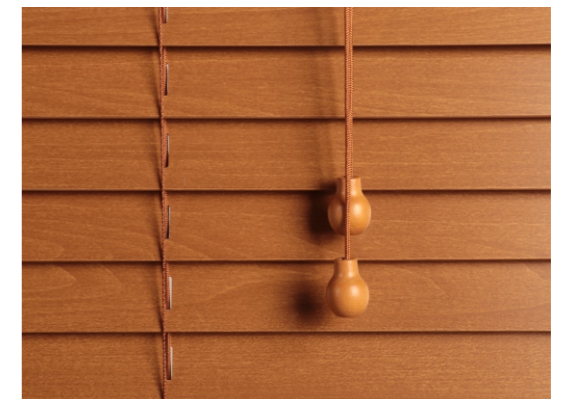

Shutters Catalog

百叶窗帘系列

Blinds Series

- 可制尺寸:宽3FT-8FT, 高0.6FT-infinite
- 可选颜色:现有色卡或客户定制颜色
Available colors : Existing color swatch or customized.
- 叶片宽度 : 25mm/35mm/50mm
Slat width:25mm/35mm/50mm
- 叶片厚度 : 2.5mm/2.6mm/2.6mm
Slat thickness:2.5mm/2.6mm/2.6mm
- 工艺 : 最新环保UV涂装工艺
Technology: the latest environmental UV coating technology
- 控制系统 : 拉绳式系统、转棒式系统、一绳式系统、电动智能系统
Control system: pull cord system/wood wand system/mono system/motorized
- 款式 : 梯绳式、宽布带式
Type: ladder string and ladder tape
- SGS certificated