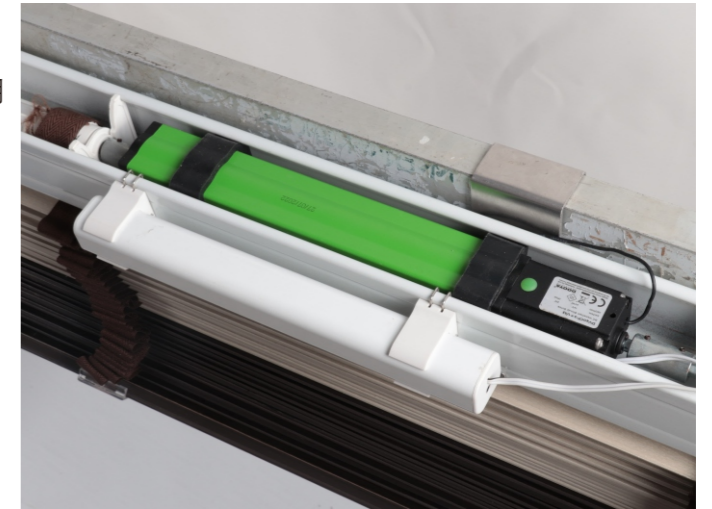

锂电池电机特点:

- 1.无需接电源, 配置电池棒可使用6个月之久, 可随时充电
- 2.超短电机配置, 最小可做墙洞420MM
- 3.配合顶槽, 实现隐藏装置
- 4.安全装置, 上行即停
- 5.可承重15Kg 窗帘