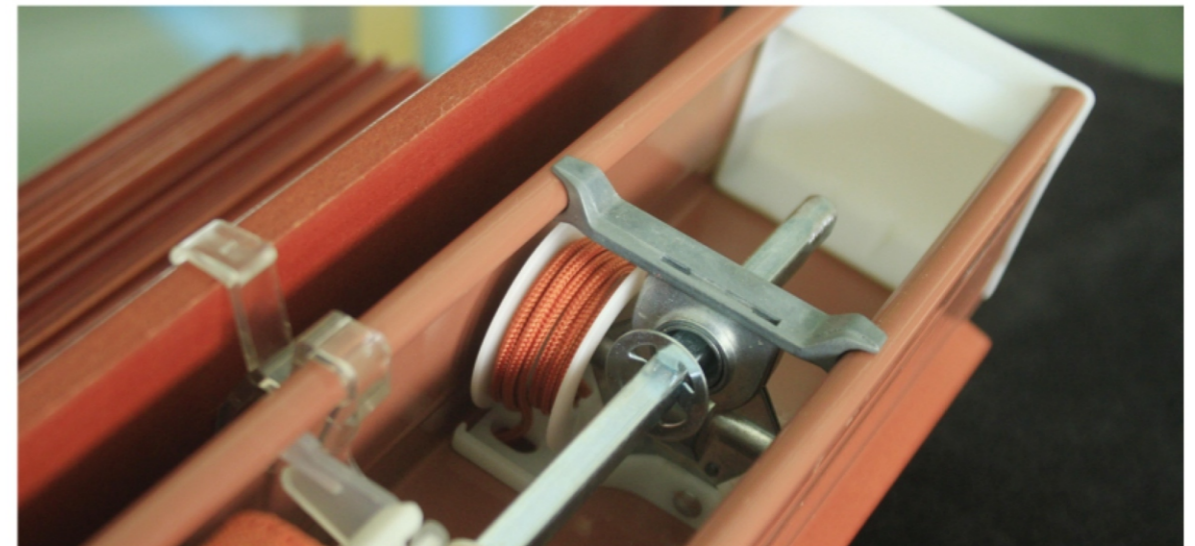

Every component is compactly assembled so as to never loose or fall apart.

在配色轨道上直接插上同色系木片，整体更融合。

Insert design headrail, with the same slat inserting into the track, it is more color matching and the total appearance is more harmonious.