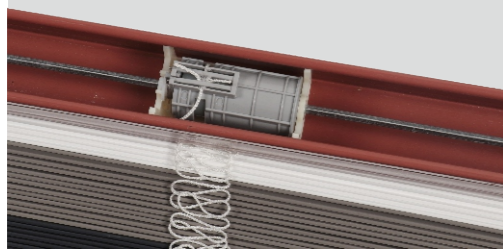

粗约6mm的方形轴承比市面上普通的百叶帘要粗很多，承重能力更强。

Strong metal tilting rod

It has better load capacity than the common one and is more durable with the diameter of 6mm.

C 上轨一体成型

上轨各部件契合位置恰到好处，组装配件与上轨一体成型，绝不松动滑落。

Perfect assembling of components

Every component is compactly assembled so as to never loose or fall apart.

在配色轨道上直接插上同色系木片，整体更融合。

Insert design headrail, with the same slat inserting into the track, it is more color matching and the total appearance is more harmonious.