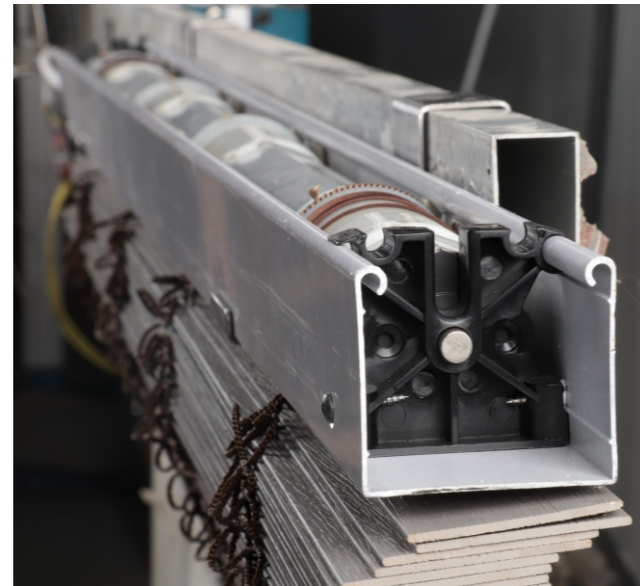

管状电机特点:

- 1.电机是管状隐藏于八角管内, 实现隐藏安装
- 2.电机最短可做680MM 墙洞
- 3.低噪音, 防风设计
- 4.安全装置, 上行即停
- 5.可实现点动功能
- 6.可承重20KG窗帘