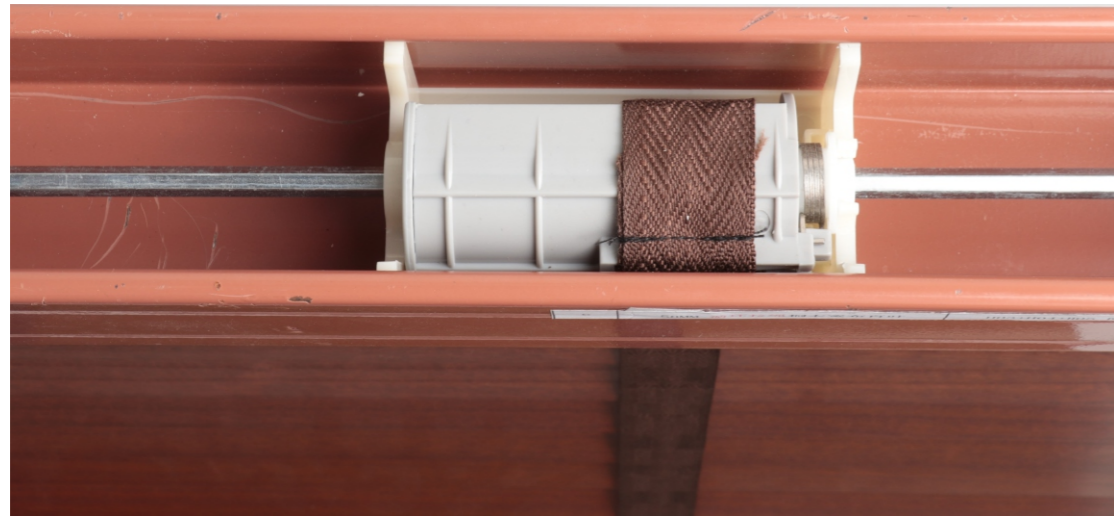

卷轴器，配5.6*5.6六角轴承，承重力很强

Fixed Rope winder equipped with 5.6*5.6 tilting rod, bearing capacity is very strong.