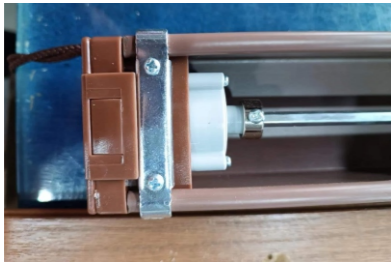

配色手柄，高端大气。

Color matching handle, high-end taste and elegant.

配色循环省力制头，更省力，更美观

Labor-saving clutch with circulated system and color matching, make it more labor-saving and very beautiful.

卷轴器，配5.6*5.6六角轴承，承重力很强