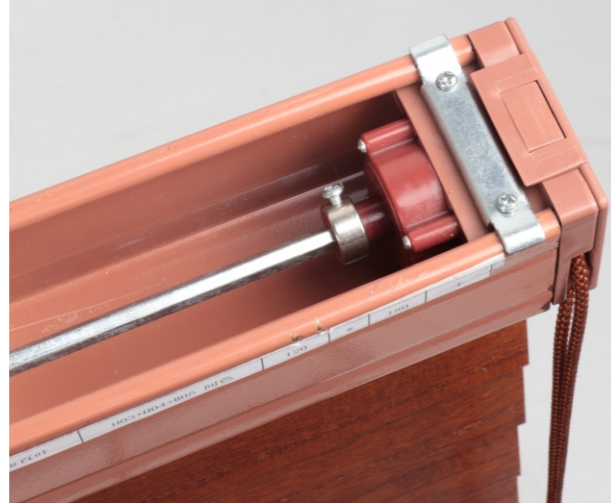

配色手柄，高端大气。

Color matching handle, high-end taste and elegant.

配色循环省力制头，更省力，更美观

Labor-saving clutch with circulated system and color matching, make it more labor-saving and very beautiful.

卷轴器，配5.6*5.6六角轴承，承重力很强