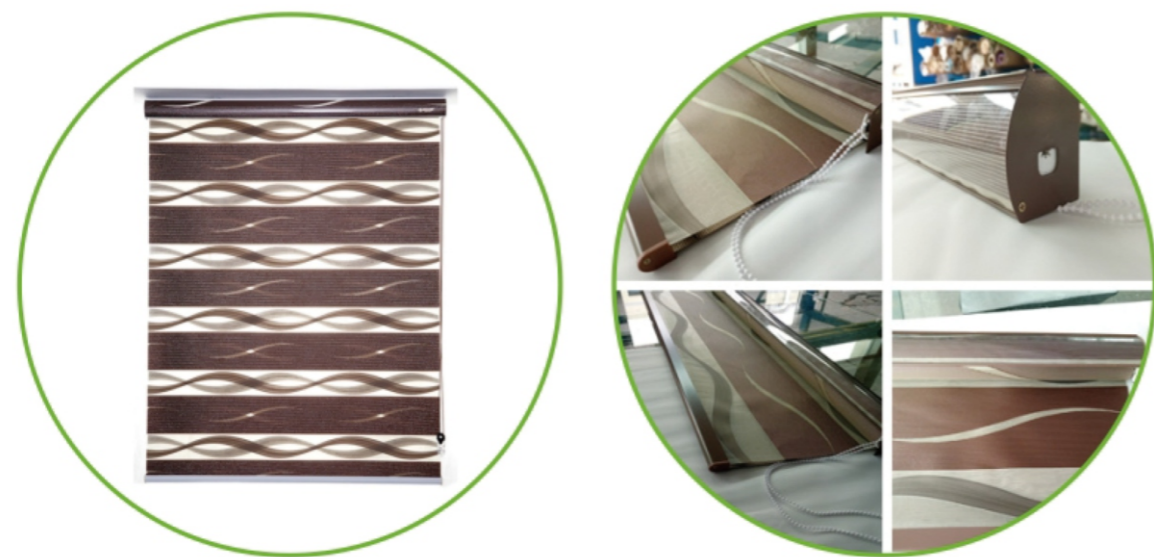

Electric system provides you an easier way to control your blinds and it is also a good option for large windows. Motorized roller blinds and shades or electric roller blinds have become a popular option for those who want convenience, style, and comfort all rolled into one. A motorized roller blind or shade is operated with a remote control or switch on the wall. You can control its operation with a simple touch which makes these extremely popular with people who need to be able to open and close their blinds at an instance.

柔纱帘

Zebra blind ■

柔纱帘特点

起源于韩国，现在在国内非常畅销，在国际上也们非常流行，采用双层面料调节光线，不占空间。它不仅集合了布和纱的优点为一身，而且集百叶帘，卷帘，罗马帘功能于一体，欧式风格，双层面料，可错位调节局部光线。它立体感强，广泛适用于家具、酒店、餐厅、别、高档写字楼等场所控制系统:手动拉珠、智能电动，产品分类:透光柔纱帘、仿麻柔纱帘、全遮光柔纱帘。

Zebra blinds

香格里拉帘

Shangri-la blind

源于美国，是一种集合了窗纱、百叶帘、卷帘为一身的崭新设计。香格里拉帘是保持隐私及控制光线的最佳选择。广泛用于别墅、写字楼、咖啡厅、西餐厅、酒店等场所。控制系统:手动拉珠、智能电动。

Triple blinds, also called Shangri-la blind, provides you good privacy and light controlling with 3 layers. 100% polyester good fabric ensures our shades anti-static, anti-UV and easy to clean.