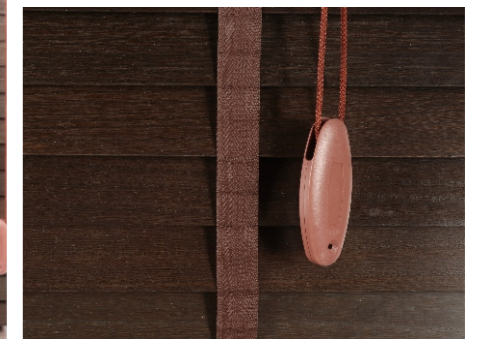

- ●可制尺寸:宽3FT-8FT, 高0.6FT-infinite
- ●可选颜色:现有色卡或客户定制颜色
  Available colors : Existing color swatch or customized.
- ●叶片宽度:35mm/50mm
  Slat width:35mm/50mm
- ●叶片厚度:2.5mm/2.6mm
  Slat thickness:2.5mm/2.6mm
- ●工艺:最新环保UV涂装工艺
  Technology: the latest environmental UV coating technology
- ●控制系统:拉绳式系统、转棒式系统、一绳式系统、电动智能系统
  Control system: pull cord system/wood wand system/mono system/motorized system
- ●款式:梯绳式、宽布带式
  Type : ladder string and ladder tape
- ●SGS certificated