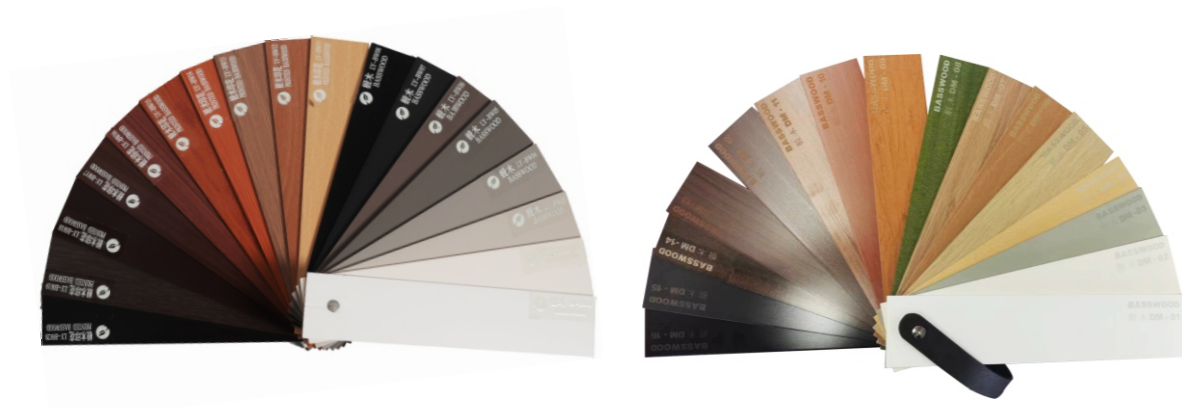

- 可制尺寸:宽3FT-10FT, 高0.6FT-infinite
- 可选颜色:现有色卡或客户定制颜色
Available colors : Existing color swatch or customized.
- 叶片宽度:25mm/35mm/50mm
Slat width: 25mm/35mm/50mm
- 叶片厚度:2.5mm/2.8mm/3.0mm
- 工艺:最新环保UV涂装工艺
Technology: the latest environmental UV coating technology
- 控制系统:拉绳式系统、转棒式系统、一绳式系统、电动智能系统
Control system: pull cord system/wood wand system/mono system/motorized system
- 款式:梯绳式、宽布带式
Type:ladder string and ladder tape
- SGS certificated