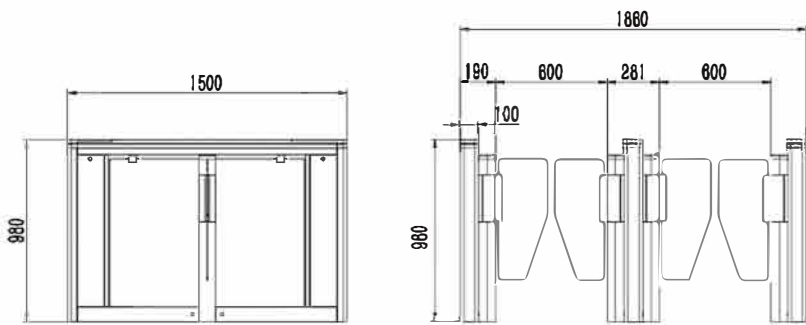

▶ 产品尺寸 Product Size
168*168*1000 mm

▶ 红外 Sensor pairs
NA
NA

▶ 材质 Material
SUS304 厚度2.0mm
SUS304 stainless steel 2.0mm

产品尺寸 Product size

▶ 通道宽 Pass width
600-900mm

▶ 产品尺寸 Product Size
1500*110*990mm

▶ 红外 Sensor pairs
8对
8 pairs

▶ 材质 Material
3.0mm铝合金
Aluminum alloy 3.0mm

产品尺寸 Product size

▶ 通道宽 Pass width
600-900mm

▶ 产品尺寸 Product Size
600*130*990mm

▶ 红外 Sensor pairs
4对
4 pairs

▶ 材质 Material
冷板烤漆 2.0+5.0铝合金
Cold roller with power coated
2.0mm+Aluminum alloy 5.0mm

产品尺寸 Product size

▶ 通道宽 Pass width
600-900mm

▶ 产品尺寸 Product Size
1500*100*980 mm

▶ 红外 Sensor pairs
8对
8 pairs

▶ 材质 Material
大阳板雪花砂,厚度 1.5mm
No.4 polish stainless steel
1.5mm

产品尺寸 Product size

▶ 通道宽 Pass width
600-900mm