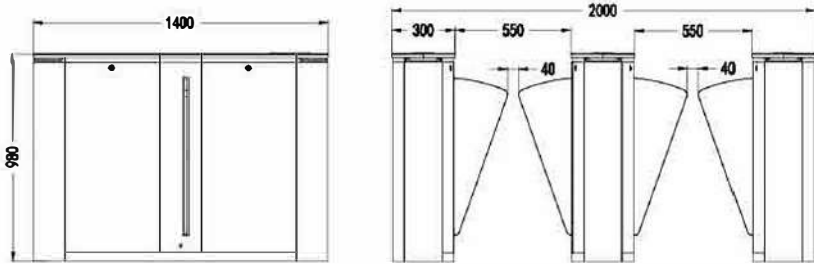

产品尺寸 Product size

▶ 通道宽 Pass width
550mm

▶ 产品尺寸 Product Size
1400*300*990 mm

▶ 红外 Sensor pairs
5对
5 pairs

▶ 材质 Material
厚度1.5/1.2mm SUS304
SUS304 1.5/1.2mm