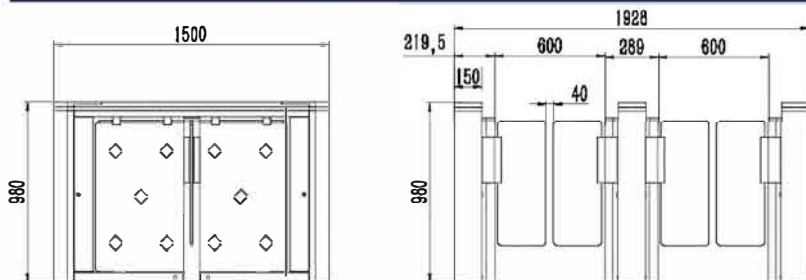

产品尺寸 Product size

▶ 通道宽 Pass width
600-900mm

▶ 产品尺寸 Product Size
1500*100*980 mm

▶ 红外 Sensor pairs
8对
8 pairs

▶ 材质 Material
大阳板雪花砂,厚度 1.5mm
No.4 polish stainless steel
1.5mm

产品尺寸 Product size

▶ 通道宽 Pass width
600-900mm

▶ 产品尺寸 Product Size
1500*150*980 mm

▶ 红外 Sensor pairs
8对
8 pairs

▶ 材质 Material
大阳板雪花砂,厚度 1.5mm
No.4 polish stainless steel
1.5mm

产品尺寸 Product size

▶ 通道宽 Pass width
600-900mm

▶ 产品尺寸 Product Size
1500*120*980 mm