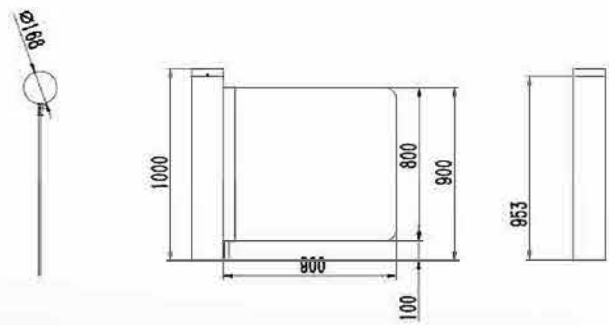

产品尺寸 Product size

▶ 通道宽 Pass width
550m

▶ 产品尺寸 Product Size
1500*300*1700 mm

▶ 红外 Sensor pairs
7对
7 pairs

▶ 材质 Material
白色大理石+太阳板雪花砂
厚度12/2.0mm
White marble+No.4 polish
stainless steel 12/2.0mm

产品尺寸 Product size

▶ 通道宽 Pass width
600-900mm

▶ 产品尺寸 Product Size
1400*140*1000 mm

▶ 红外 Sensor pairs
8对
Infrared sensor 28 pairs

▶ 材质 Material
冷板烤漆 厚度2.0mm
Cold roller with power coated
2.0mm

产品尺寸 Product size

▶ 通道宽 Pass width
600mm

▶ 产品尺寸 Product Size
1500*140*1700 mm

▶ 红外 Sensor pairs
12对
Button-shaped infrared 4 pairs

▶ 材质 Material
白色大理石+雪花砂 厚度12/2.0mm
White marble+No.4 polish
stainless steel 12/2.0mm

产品尺寸 Product size

▶ 通道宽 Pass width
600-900mm

▶ 产品尺寸 Product Size
168*168*1000 mm

▶ 红外 Sensor pairs
NA
NA

▶ 材质 Material
SUS304 厚度2.0mm
SUS304 stainless steel 2.0mm

产品尺寸 Product size

▶ 通道宽 Pass width
600-900mm

▶ 产品尺寸 Product Size
1500*110*990mm

▶ 红外 Sensor pairs
8对
8 pairs