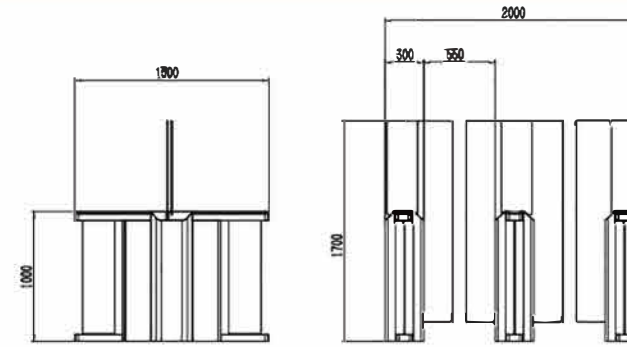

▶ 红外 Sensor pairs
纽扣红外5对
Button-shaped infrared 4 pairs

▶ 材质 Material
冷板烤漆 厚度1.5mm
Cold roller with power coated
1.5mm

产品尺寸 Product size

产品尺寸 Product Size
600*130*980 mm

通道宽 Pass width
600mm

红外 Sensor pairs
4对
4 pairs

材质 Material
冷板烤漆 厚度1.5mm
Cold roller with power coated
1.5mm

产品尺寸 Product size

▶ 通道宽 Pass width
600-900mm

▶ 产品尺寸 Product Size
1500*120*980mm

▶ 红外 Sensor pairs
5对
5 pairs

▶ 材质 Material
冷板烤漆 厚度2.0mm
Cold roller with power coated
2.0mm

产品尺寸 Product size

▶ 通道宽 Pass width
550m

▶ 产品尺寸 Product Size
1500*300*1700 mm

▶ 红外 Sensor pairs
7对
7 pairs

▶ 材质 Material
白色大理石+太阳板雪花砂
厚度12/2.0mm
White marble+No.4 polish
stainless steel 12/2.0mm

产品尺寸 Product size

▶ 产品尺寸 Product Size
1500*140*1700 mm

▶ 红外 Sensor pairs
12对
Button-shaped infrared 4 pairs

▶ 材质 Material
白色大理石+雪花砂 厚度12/2.0mm
White marble+No.4 polish
stainless steel 12/2.0mm

产品尺寸 Product size

▶ 通道宽 Pass width
600-900mm