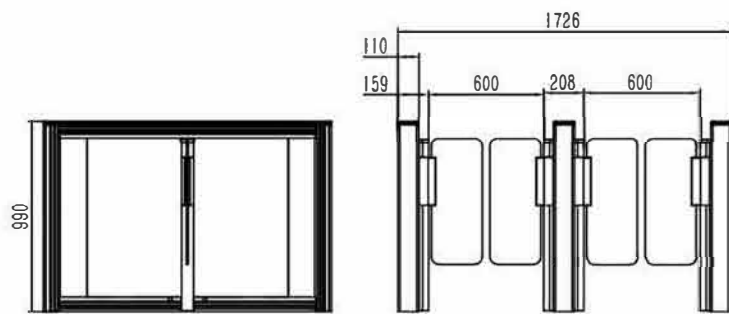

▶ 产品尺寸 Product Size
1500*140*1700 mm

▶ 红外 Sensor pairs
12对
Button-shaped infrared 4 pairs

▶ 材质 Material
白色大理石+雪花砂 厚度12/2.0mm
White marble+No.4 polish
stainless steel 12/2.0mm

产品尺寸 Product size

▶ 通道宽 Pass width
600-900mm

▶ 产品尺寸 Product Size
168*168*1000 mm

▶ 红外 Sensor pairs
NA
NA

▶ 材质 Material
SUS304 厚度2.0mm
SUS304 stainless steel 2.0mm

产品尺寸 Product size

▶ 通道宽 Pass width
600-900mm

▶ 产品尺寸 Product Size
1500*110*990mm

▶ 红外 Sensor pairs
8对
8 pairs

▶ 材质 Material
3.0mm铝合金
Aluminum alloy 3.0mm

产品尺寸 Product size

▶ 通道宽 Pass width
600-900mm

▶ 产品尺寸 Product Size
600*130*990mm

▶ 红外 Sensor pairs
4对
4 pairs

▶ 材质 Material
冷板烤漆 2.0+5.0铝合金
Cold roller with power coated
2.0mm+Aluminum alloy 5.0mm

产品尺寸 Product size

▶ 通道宽 Pass width
600-900mm

▶ 产品尺寸 Product Size
1500*100*980 mm

▶ 红外 Sensor pairs
8对
8 pairs

▶ 材质 Material
大阳板雪花砂,厚度 1.5mm
No.4 polish stainless steel
1.5mm

产品尺寸 Product size

▶ 通道宽 Pass width
600-900mm