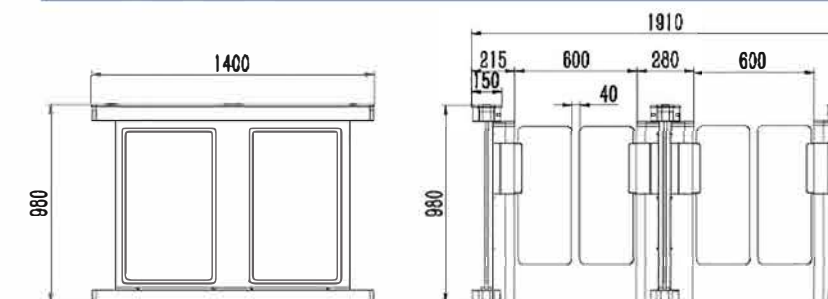

产品尺寸 Product size

▶ 通道宽 Pass width
600-900mm

▶ 产品尺寸 Product Size
1500*100*980 mm

▶ 红外 Sensor pairs
8对
8 pairs

▶ 材质 Material
大阳板雪花砂,厚度 1.5mm
No.4 polish stainless steel
1.5mm

产品尺寸 Product size

▶ 通道宽 Pass width
600-900mm

▶ 产品尺寸 Product Size
1500*150*980 mm

▶ 红外 Sensor pairs
8对
8 pairs

▶ 材质 Material
大阳板雪花砂,厚度 1.5mm
No.4 polish stainless steel
1.5mm

产品尺寸 Product size

▶ 通道宽 Pass width
600-900mm

▶ 产品尺寸 Product Size
1500*120*980 mm

▶ 红外 Sensor pairs
8对
8 pairs

▶ 材质 Material
白色大理石+大阳板雪花砂
厚度 12mm/1.5mm
White marble+No.4 polish
stainless steel 12/1.5mm

产品尺寸 Product size

▶ 通道宽 Pass width
600-900mm

▶ 产品尺寸 Product Size
1400*150*980 mm

▶ 红外 Sensor pairs
8对
8 pairs

▶ 材质 Material
黑色大理石+大阳板雪花砂
厚度 12mm/2.0mm
Black marble+No.4 polish
stainless steel 12/1.5mm

产品尺寸 Product size

➤ 通道宽 Pass width
600-900mm

➤ 产品尺寸 Product Size
2800*220*1400mm

➤ 红外 Sensor pairs
23对
23 pairs

➤ 材质 Material
不锈钢烤漆 厚度2.0mm
Stainless steel with powder coated 2.0mm