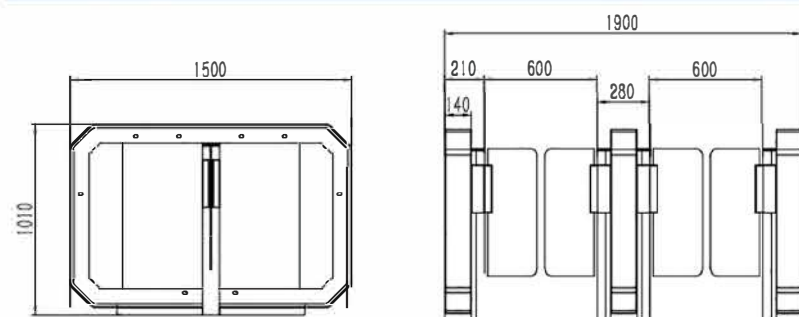

产品尺寸 Product size

▶ 产品尺寸 Product Size
1500*130*980mm

▶ 通道宽 Pass width
600-900mm

▶ 红外 Sensor pairs
光幕红外24点+纽扣红外4对
Infrared sensor 28 pairs

▶ 材质 Material
大阳板雪花砂 厚度1.5mm
No.4 polish stainless steel
1.5mm

产品尺寸 Product size

产品尺寸 Product size

▶ 通道宽 Pass width
550m

▶ 产品尺寸 Product Size
1500*300*1700 mm

▶ 红外 Sensor pairs
7对
7 pairs

▶ 材质 Material
白色大理石+太阳板雪花砂
厚度12/2.0mm
White marble+No.4 polish
stainless steel 12/2.0mm

产品尺寸 Product size

▶ 通道宽 Pass width
600-900mm

▶ 产品尺寸 Product Size
1400*140*1000 mm

▶ 红外 Sensor pairs
8对
Infrared sensor 28 pairs

▶ 材质 Material
冷板烤漆 厚度2.0mm
Cold roller with power coated
2.0mm

产品尺寸 Product size

▶ 通道宽 Pass width
600mm

▶ 产品尺寸 Product Size
1500*140*1700 mm

▶ 红外 Sensor pairs
12对
Button-shaped infrared 4 pairs

▶ 材质 Material
白色大理石+雪花砂 厚度12/2.0mm
White marble+No.4 polish
stainless steel 12/2.0mm

产品尺寸 Product size

▶ 通道宽 Pass width
600-900mm