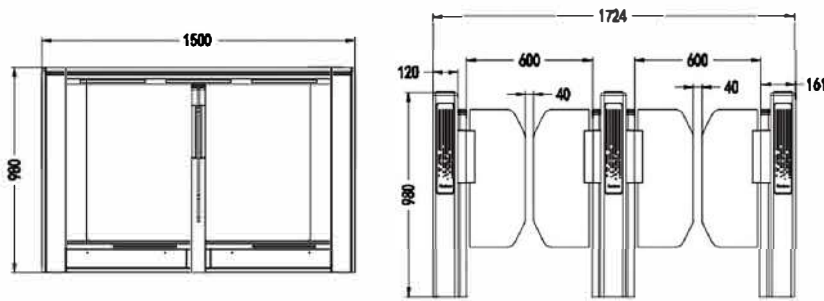

指纹识别
Fingerprint Recognition

High-end speed gate 高端速通门

人脸识别
Face Recognition

产品尺寸 Product size: 1500*120*980mm

人脸识别
Face Recognition

产品尺寸 Product size: 1500*130*980mm

GATE 登机门

人脸识别
Face Recognition

产品尺寸 Product size: 2800*220*1400mm

人脸识别
Face Recognition

产品尺寸 Product size: 1700*210*1000mm

Short gate series
短款闸机系列

产品尺寸 Product size

600*290*980mm

1600*280*980mm

600*130*980mm

精品系列 Superior Product Series

产品尺寸 Product size

▶ 产品尺寸 Product Size
1500*120*980mm

▶ 通道宽 Pass width
600-900mm

▶ 红外 Sensor pairs
光幕红外24点+纽扣红外4对
Infrared sensor 28 pairs

▶ 材质 Material
6系铝合金 厚度2.0mm
6000 Aluminum alloy 2.0mm

产品尺寸 Product size

▶ 产品尺寸 Product Size
1500*130*980mm

▶ 通道宽 Pass width
600-900mm

▶ 红外 Sensor pairs
光幕红外24点+纽扣红外4对
Infrared sensor 28 pairs

▶ 材质 Material
大阳板雪花砂 厚度1.5mm
No.4 polish stainless steel
1.5mm

产品尺寸 Product size