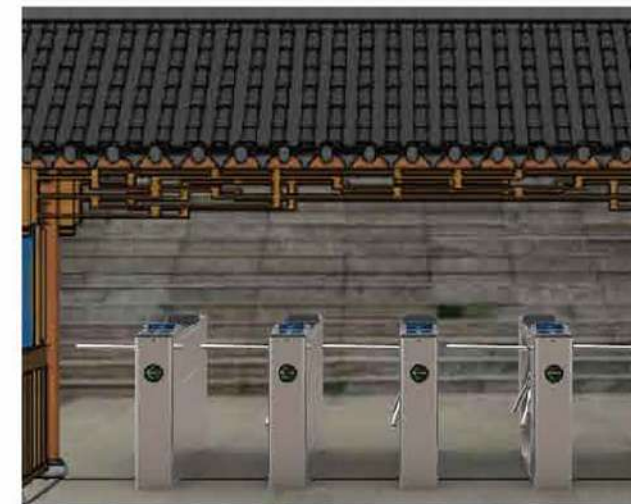

- ▶ 材质 Material
SUS304, 厚度 1.5/1.2mm
SUS304 1.5/1.2mm

产品尺寸 Product size

- ▶ 通道宽 Pass width
550mm

- ▶ 产品尺寸 Product Size
1600*280*980 mm

- ▶ 红外 Sensor pairs
8对
8 pairs

- ▶ 材质 Material
SUS304, 厚度 1.5/1.2mm
SUS304 1.5/1.2mm