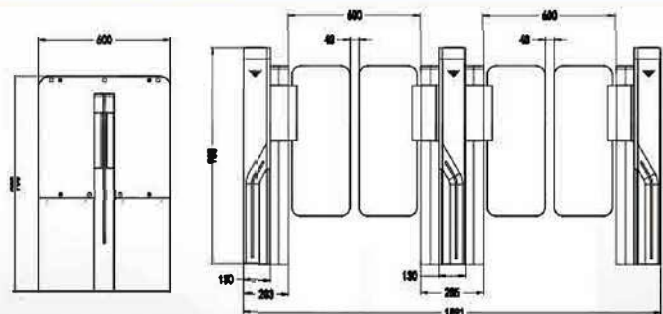

精品系列 Superior Product Series

产品尺寸 Product size

▶ 产品尺寸 Product Size
1500*120*980mm

▶ 通道宽 Pass width
600-900mm

▶ 红外 Sensor pairs
光幕红外24点+纽扣红外4对
Infrared sensor 28 pairs

▶ 材质 Material
6系铝合金 厚度2.0mm
6000 Aluminum alloy 2.0mm

产品尺寸 Product size

▶ 产品尺寸 Product Size
1500*130*980mm

▶ 通道宽 Pass width
600-900mm

▶ 红外 Sensor pairs
光幕红外24点+纽扣红外4对
Infrared sensor 28 pairs

▶ 材质 Material
大阳板雪花砂 厚度1.5mm
No.4 polish stainless steel
1.5mm

产品尺寸 Product size

▶ 产品尺寸 Product Size
600*290*980mm

▶ 通道宽 Pass width
550mm

▶ 红外 Sensor pairs
NA
NA

▶ 材质 Material
冷板烤漆 厚度1.5mm
Cold roller with power coated
1.5mm

产品尺寸 Product size

▶ 产品尺寸 Product Size
600*280*980mm

▶ 通道宽 Pass width
550mm

▶ 红外 Sensor pairs
纽扣红外5对
Button-shaped infrared 4 pairs

▶ 材质 Material
冷板烤漆 厚度1.5mm
Cold roller with power coated
1.5mm

产品尺寸 Product size

产品尺寸 Product Size
600*130*980 mm

通道宽 Pass width
600mm

红外 Sensor pairs
4对
4 pairs