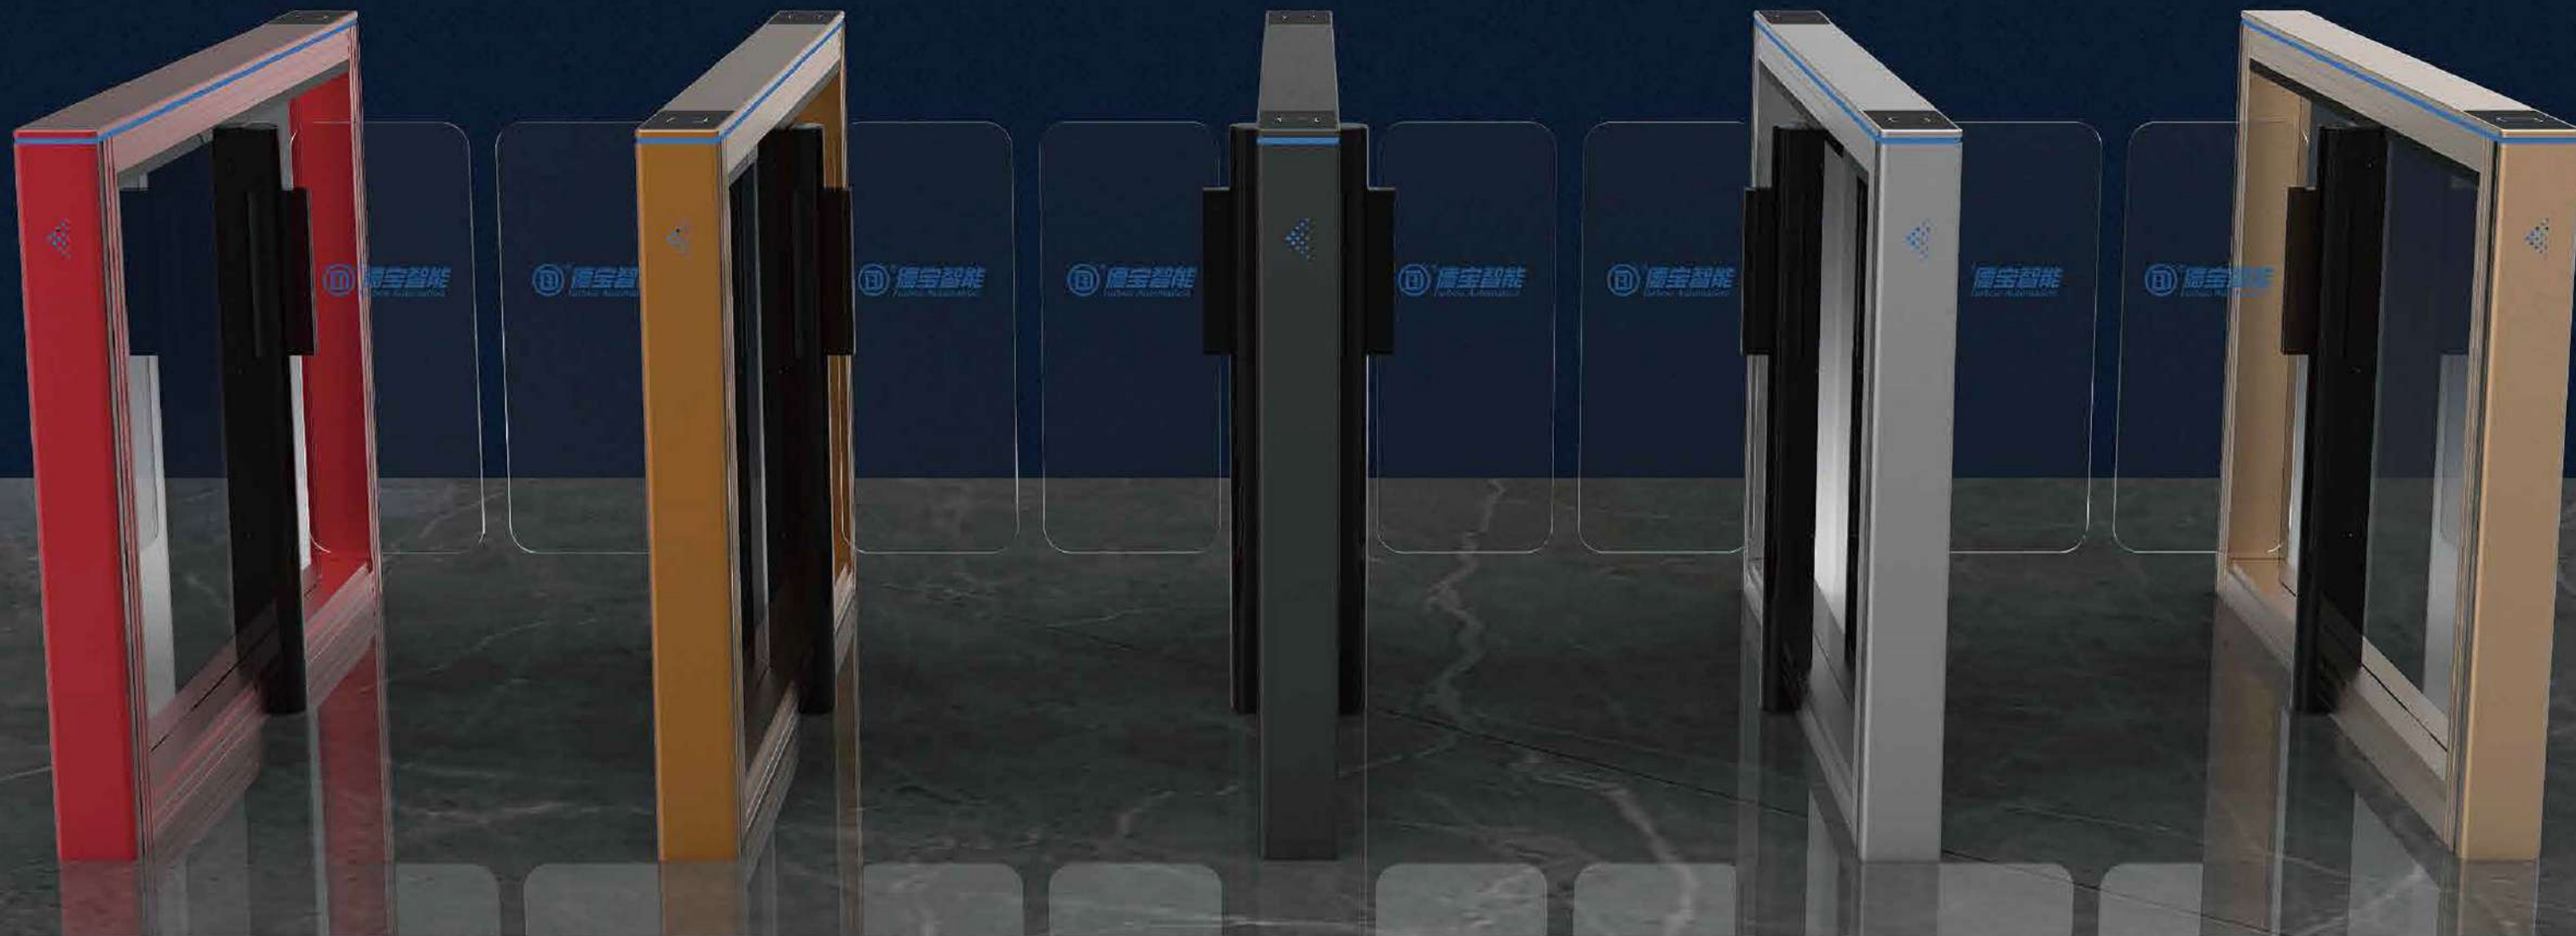

Security Gates Catalog

High-end speed gate 高端速通门

LUBAN

鲁宝智能

产品尺寸 Product size: 1500*110*990mm

人脸识别
Face Recognition

IC/ID 卡识别
IC/ID Card

二维码识别
QR

指纹识别
Fingerprint Recognition

High-end speed gate 高端速通门

人脸识别
Face Recognition

产品尺寸 Product size: 1500*120*980mm

人脸识别
Face Recognition

产品尺寸 Product size: 1500*130*980mm

GATE 登机门

人脸识别
Face Recognition