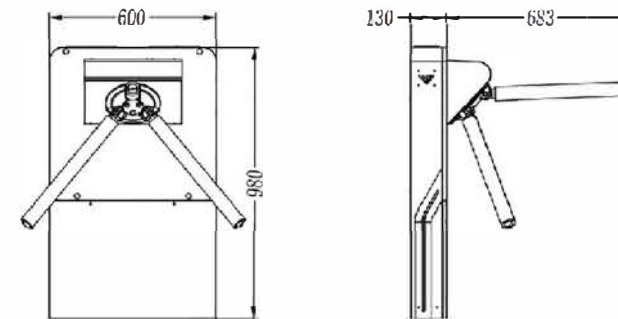

精品系列 Superior Product Series

产品尺寸 Product size

▶ 产品尺寸 Product Size
1500*120*980mm

▶ 通道宽 Pass width
600-900mm

▶ 红外 Sensor pairs
光幕红外24点+纽扣红外4对
Infrared sensor 28 pairs

▶ 材质 Material
6系铝合金 厚度2.0mm
6000 Aluminum alloy 2.0mm

产品尺寸 Product size

▶ 产品尺寸 Product Size
1500*130*980mm

▶ 通道宽 Pass width
600-900mm

▶ 红外 Sensor pairs
光幕红外24点+纽扣红外4对
Infrared sensor 28 pairs

▶ 材质 Material
大阳板雪花砂 厚度1.5mm
No.4 polish stainless steel
1.5mm

产品尺寸 Product size

▶ 产品尺寸 Product Size
600*290*980mm

▶ 通道宽 Pass width
550mm

▶ 红外 Sensor pairs
NA
NA

▶ 材质 Material
冷板烤漆 厚度1.5mm
Cold roller with power coated
1.5mm

产品尺寸 Product size

▶ 产品尺寸 Product Size
600*280*980mm

▶ 通道宽 Pass width
550mm