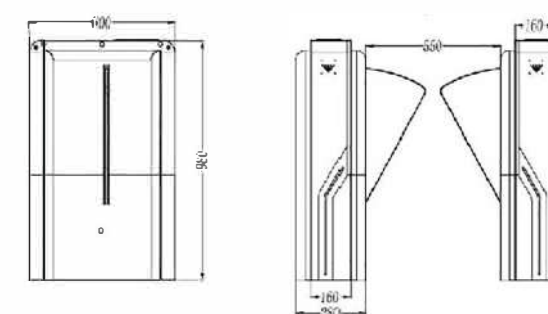

精品系列 Superior Product Series

产品尺寸 Product size

▶ 产品尺寸 Product Size
1500*120*980mm

▶ 通道宽 Pass width
600-900mm

▶ 红外 Sensor pairs
光幕红外24点+纽扣红外4对
Infrared sensor 28 pairs

▶ 材质 Material
6系铝合金 厚度2.0mm
6000 Aluminum alloy 2.0mm

产品尺寸 Product size

▶ 产品尺寸 Product Size
1500*130*980mm

▶ 通道宽 Pass width
600-900mm

▶ 红外 Sensor pairs
光幕红外24点+纽扣红外4对
Infrared sensor 28 pairs

▶ 材质 Material
大阳板雪花砂 厚度1.5mm
No.4 polish stainless steel
1.5mm

产品尺寸 Product size

▶ 产品尺寸 Product Size
600*290*980mm

▶ 通道宽 Pass width
550mm

▶ 红外 Sensor pairs
NA
NA

▶ 材质 Material
冷板烤漆 厚度1.5mm
Cold roller with power coated
1.5mm

产品尺寸 Product size

▶ 产品尺寸 Product Size
600*280*980mm

▶ 通道宽 Pass width
550mm

▶ 红外 Sensor pairs
纽扣红外5对
Button-shaped infrared 4 pairs

▶ 材质 Material
冷板烤漆 厚度1.5mm
Cold roller with power coated
1.5mm

产品尺寸 Product size

产品尺寸 Product Size
600*130*980 mm

通道宽 Pass width
600mm

红外 Sensor pairs
4对
4 pairs