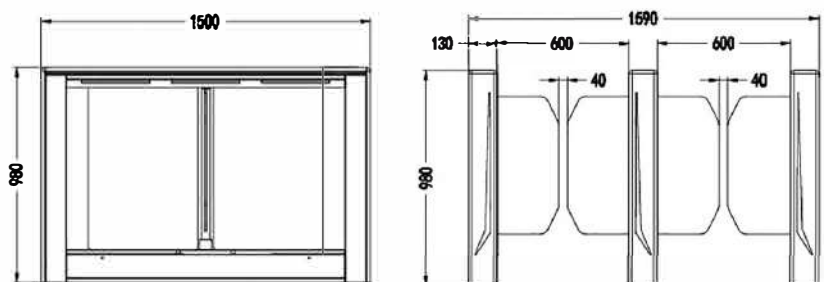

产品尺寸 Product size: 2800*220*1400mm

人脸识别
Face Recognition

产品尺寸 Product size: 1700*210*1000mm

Short gate series
短款闸机系列

产品尺寸 Product size

600*290*980mm

1600*280*980mm

600*130*980mm

精品系列 Superior Product Series

产品尺寸 Product size

▶ 产品尺寸 Product Size
1500*120*980mm

▶ 通道宽 Pass width
600-900mm

▶ 红外 Sensor pairs
光幕红外24点+纽扣红外4对
Infrared sensor 28 pairs

▶ 材质 Material
6系铝合金 厚度2.0mm
6000 Aluminum alloy 2.0mm

产品尺寸 Product size

▶ 产品尺寸 Product Size
1500*130*980mm

▶ 通道宽 Pass width
600-900mm

▶ 红外 Sensor pairs
光幕红外24点+纽扣红外4对
Infrared sensor 28 pairs

▶ 材质 Material
大阳板雪花砂 厚度1.5mm
No.4 polish stainless steel
1.5mm

产品尺寸 Product size

▶ 产品尺寸 Product Size
600*290*980mm

▶ 通道宽 Pass width
550mm

▶ 红外 Sensor pairs
NA
NA

▶ 材质 Material
冷板烤漆 厚度1.5mm
Cold roller with power coated
1.5mm

产品尺寸 Product size

▶ 产品尺寸 Product Size
600*280*980mm

▶ 通道宽 Pass width
550mm