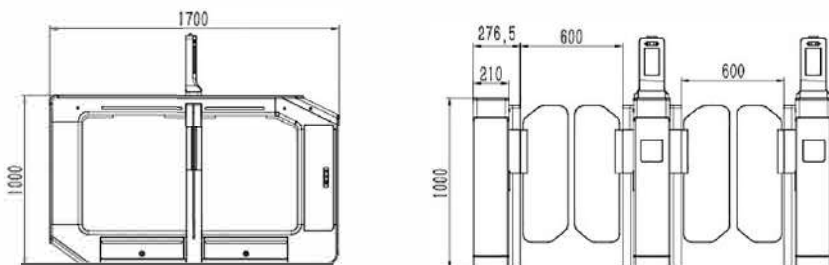

▶ 材质 Material
黑色大理石+大阳板雪花砂
厚度 12mm/2.0mm
Black marble+No.4 polish
stainless steel 12/1.5mm

产品尺寸 Product size

➤ 通道宽 Pass width
600-900mm

➤ 产品尺寸 Product Size
2800*220*1400mm

➤ 红外 Sensor pairs
23对
23 pairs

➤ 材质 Material
不锈钢烤漆 厚度2.0mm
Stainless steel with powder coated 2.0mm

产品尺寸 Product size

➤ 通道宽 Pass width
600-900mm

➤ 产品尺寸 Product Size
2400*185*960mm

➤ 红外 Sensor pairs
17对
17 pairs

➤ 材质 Material
冷板烤漆 1.5mm +SUS304 1.5mm
Cold roller with power coated 1.5mm+SUS304 1.5mm

产品尺寸 Product size

➤ 通道宽 Pass width
600-900mm

➤ 产品尺寸 Product Size
1700*210*1000 mm

➤ 红外 Sensor pairs
14对
14 pairs

➤ 材质 Material
不锈钢烤漆 厚度2.0mm
Stainless steel with powder coated 2.0mm

通品系列

General Product Series

2035

2033