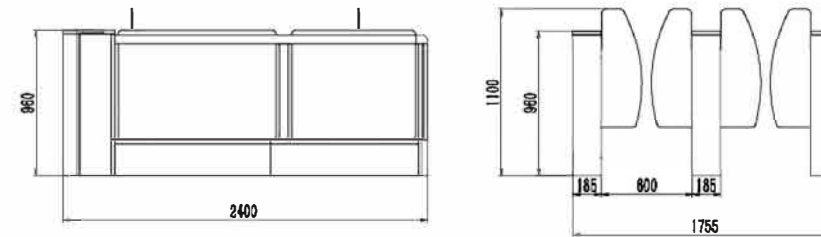

产品尺寸 Product size

➤ 通道宽 Pass width
600-900mm

➤ 产品尺寸 Product Size
2400*185*960mm

➤ 红外 Sensor pairs
17对
17 pairs

➤ 材质 Material
冷板烤漆 1.5mm +SUS304 1.5mm
Cold roller with power coated 1.5mm+SUS304 1.5mm