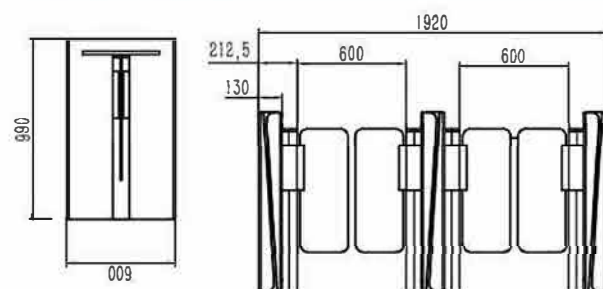

▶ 产品尺寸 Product Size
1500*140*1700 mm

▶ 红外 Sensor pairs
12对
Button-shaped infrared 4 pairs

▶ 材质 Material
白色大理石+雪花砂 厚度12/2.0mm
White marble+No.4 polish
stainless steel 12/2.0mm

产品尺寸 Product size

▶ 通道宽 Pass width
600-900mm

▶ 产品尺寸 Product Size
168*168*1000 mm

▶ 红外 Sensor pairs
NA
NA

▶ 材质 Material
SUS304 厚度2.0mm
SUS304 stainless steel 2.0mm

产品尺寸 Product size

▶ 通道宽 Pass width
600-900mm

▶ 产品尺寸 Product Size
1500*110*990mm

▶ 红外 Sensor pairs
8对
8 pairs

▶ 材质 Material
3.0mm铝合金
Aluminum alloy 3.0mm

产品尺寸 Product size

▶ 通道宽 Pass width
600-900mm

▶ 产品尺寸 Product Size
600*130*990mm

▶ 红外 Sensor pairs
4对
4 pairs

▶ 材质 Material
冷板烤漆 2.0+5.0铝合金
Cold roller with power coated
2.0mm+Aluminum alloy 5.0mm

产品尺寸 Product size

▶ 通道宽 Pass width
600-900mm

▶ 产品尺寸 Product Size
1500*100*980 mm

▶ 红外 Sensor pairs
8对
8 pairs

▶ 材质 Material
大阳板雪花砂,厚度 1.5mm
No.4 polish stainless steel
1.5mm

产品尺寸 Product size

▶ 通道宽 Pass width
600-900mm