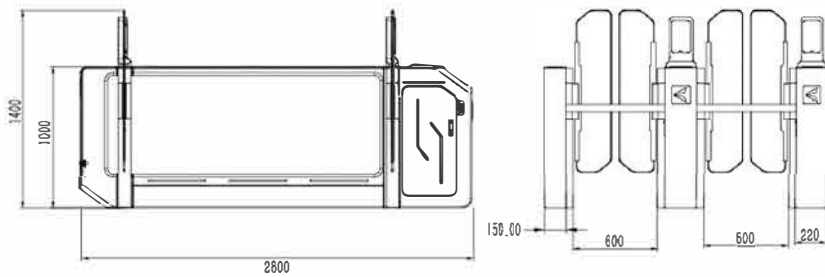

产品尺寸 Product size

▶ 通道宽 Pass width
600-900mm

▶ 产品尺寸 Product Size
1500*100*980 mm

▶ 红外 Sensor pairs
8对
8 pairs

▶ 材质 Material
大阳板雪花砂,厚度 1.5mm
No.4 polish stainless steel
1.5mm

产品尺寸 Product size

▶ 通道宽 Pass width
600-900mm

▶ 产品尺寸 Product Size
1500*150*980 mm

▶ 红外 Sensor pairs
8对
8 pairs

▶ 材质 Material
大阳板雪花砂,厚度 1.5mm
No.4 polish stainless steel
1.5mm

产品尺寸 Product size

▶ 通道宽 Pass width
600-900mm

▶ 产品尺寸 Product Size
1500*120*980 mm

▶ 红外 Sensor pairs
8对
8 pairs

▶ 材质 Material
白色大理石+大阳板雪花砂
厚度 12mm/1.5mm
White marble+No.4 polish
stainless steel 12/1.5mm

产品尺寸 Product size

▶ 通道宽 Pass width
600-900mm

▶ 产品尺寸 Product Size
1400*150*980 mm

▶ 红外 Sensor pairs
8对
8 pairs

▶ 材质 Material
黑色大理石+大阳板雪花砂
厚度 12mm/2.0mm
Black marble+No.4 polish
stainless steel 12/1.5mm

产品尺寸 Product size

➤ 通道宽 Pass width
600-900mm

➤ 产品尺寸 Product Size
2800*220*1400mm

➤ 红外 Sensor pairs
23对
23 pairs

➤ 材质 Material
不锈钢烤漆 厚度2.0mm
Stainless steel with powder coated 2.0mm