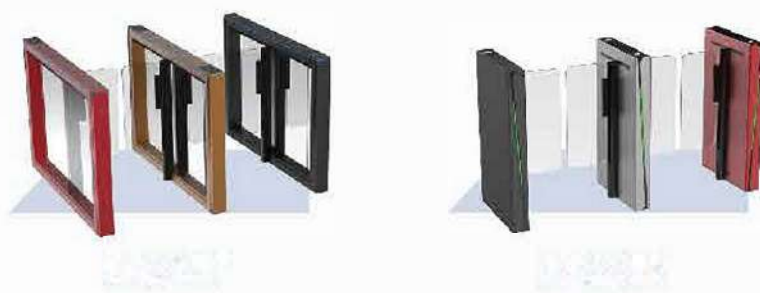

精品系列 Superior Product Series