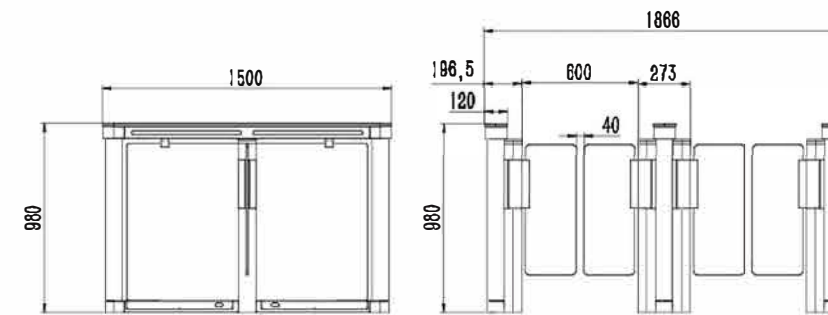

▶ 材质 Material
3.0mm铝合金
Aluminum alloy 3.0mm

产品尺寸 Product size

▶ 通道宽 Pass width
600-900mm

▶ 产品尺寸 Product Size
600*130*990mm

▶ 红外 Sensor pairs
4对
4 pairs

▶ 材质 Material
冷板烤漆 2.0+5.0铝合金
Cold roller with power coated
2.0mm+Aluminum alloy 5.0mm

产品尺寸 Product size

▶ 通道宽 Pass width
600-900mm

▶ 产品尺寸 Product Size
1500*100*980 mm

▶ 红外 Sensor pairs
8对
8 pairs

▶ 材质 Material
大阳板雪花砂,厚度 1.5mm
No.4 polish stainless steel
1.5mm

产品尺寸 Product size

▶ 通道宽 Pass width
600-900mm

▶ 产品尺寸 Product Size
1500*150*980 mm

▶ 红外 Sensor pairs
8对
8 pairs

▶ 材质 Material
大阳板雪花砂,厚度 1.5mm
No.4 polish stainless steel
1.5mm

产品尺寸 Product size

▶ 通道宽 Pass width
600-900mm

▶ 产品尺寸 Product Size
1500*120*980 mm