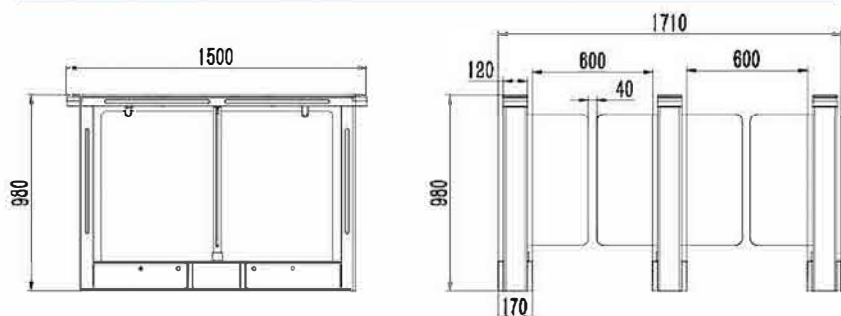

产品尺寸 Product size

▶ 通道宽 Pass width
600-900mm

▶ 产品尺寸 Product Size
1500*120*980 mm

▶ 红外 Sensor pairs
6对
6 pairs

▶ 材质 Material
SUS304 厚度1.2mm
SUS304 stainless steel 1.2mm