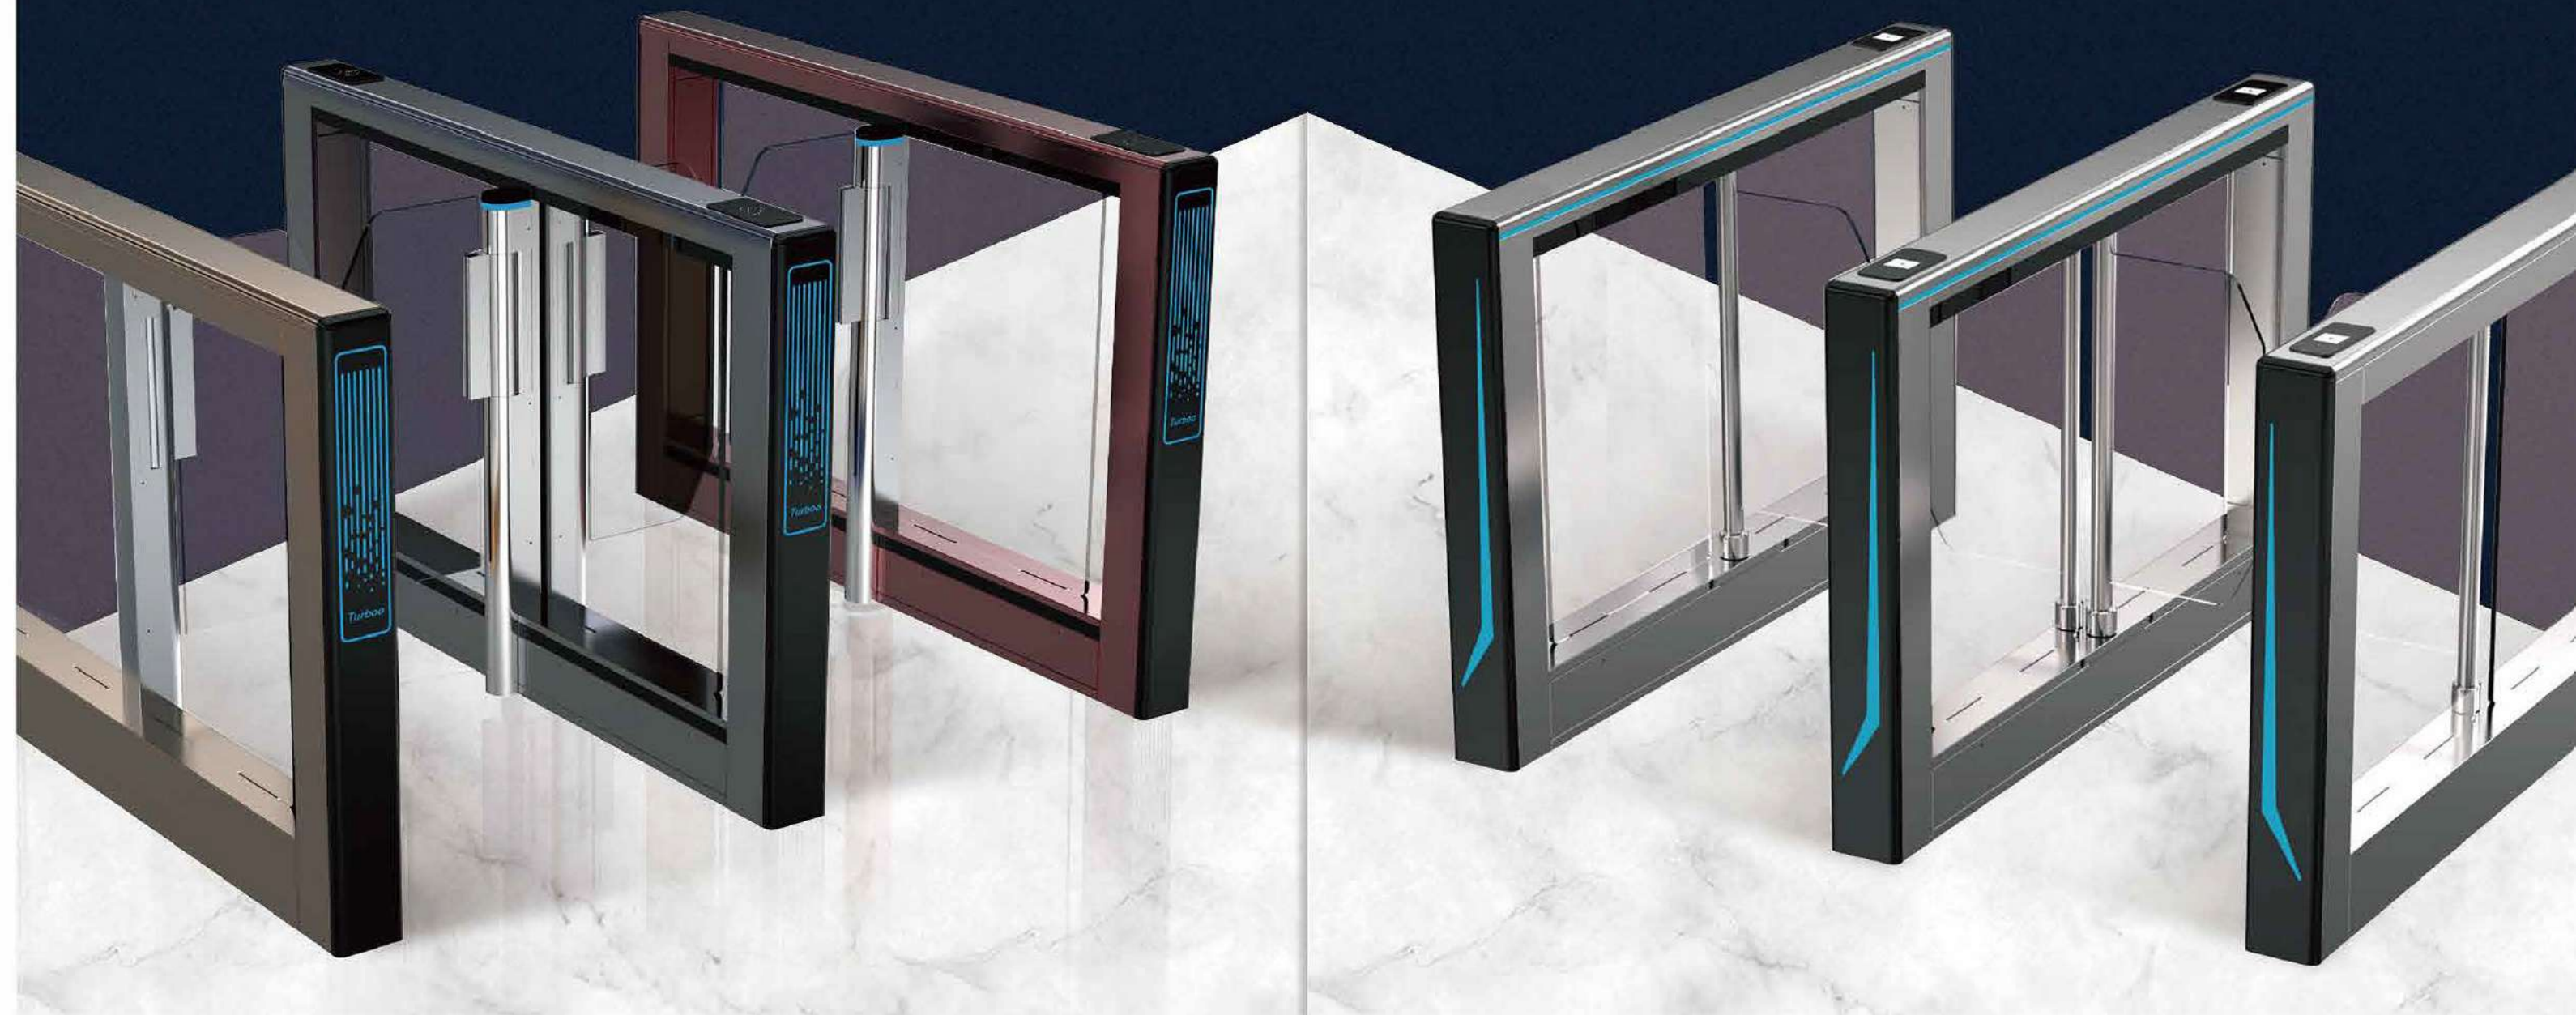

Security Gates Catalog

High-end speed gate 高端速通门

LUBAN

鲁宝智能

产品尺寸 Product size: 1500*110*990mm

人脸识别
Face Recognition

IC/ID 卡识别
IC/ID Card

二维码识别
QR

指纹识别
Fingerprint Recognition

High-end speed gate 高端速通门

人脸识别
Face Recognition

产品尺寸 Product size: 1500*120*980mm

人脸识别
Face Recognition

产品尺寸 Product size: 1500*130*980mm

GATE 登机门

人脸识别
Face Recognition

产品尺寸 Product size: 2800*220*1400mm

人脸识别
Face Recognition

产品尺寸 Product size: 1700*210*1000mm

Short gate series
短款闸机系列

产品尺寸 Product size

600*290*980mm

1600*280*980mm

600*130*980mm