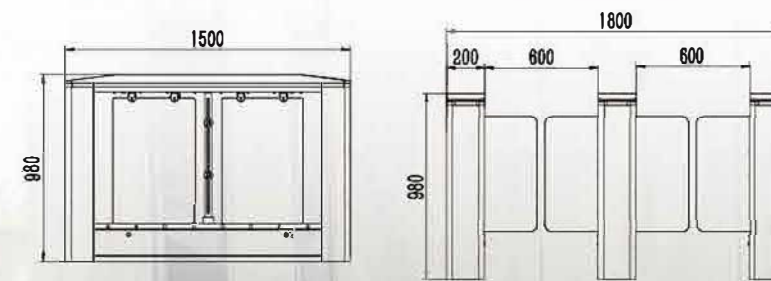

▶ 通道宽 Pass width
600-1100mm

▶ 产品尺寸 Product Size
1500*200*980 mm

▶ 红外 Sensor pairs
14对
14 pairs

▶ 材质 Material
SUS304 厚度1.5/1.2mm
SUS304 stainless steel
1.5/1.2mm

产品尺寸 Product size