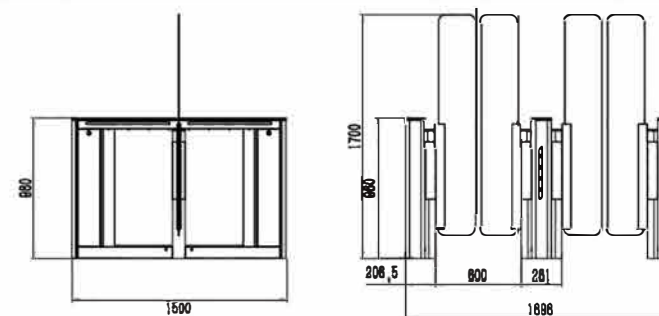

产品尺寸 Product size

▶ 通道宽 Pass width
550m

▶ 产品尺寸 Product Size
1500*300*1700 mm

▶ 红外 Sensor pairs
7对
7 pairs

▶ 材质 Material
白色大理石+太阳板雪花砂
厚度12/2.0mm
White marble+No.4 polish
stainless steel 12/2.0mm

产品尺寸 Product size

▶ 通道宽 Pass width
600-900mm

▶ 产品尺寸 Product Size
1400*140*1000 mm

▶ 红外 Sensor pairs
8对
Infrared sensor 28 pairs

▶ 材质 Material
冷板烤漆 厚度2.0mm
Cold roller with power coated
2.0mm

产品尺寸 Product size

▶ 通道宽 Pass width
600mm

▶ 产品尺寸 Product Size
1500*140*1700 mm

▶ 红外 Sensor pairs
12对
Button-shaped infrared 4 pairs

▶ 材质 Material
白色大理石+雪花砂 厚度12/2.0mm
White marble+No.4 polish
stainless steel 12/2.0mm

产品尺寸 Product size

▶ 通道宽 Pass width
600-900mm