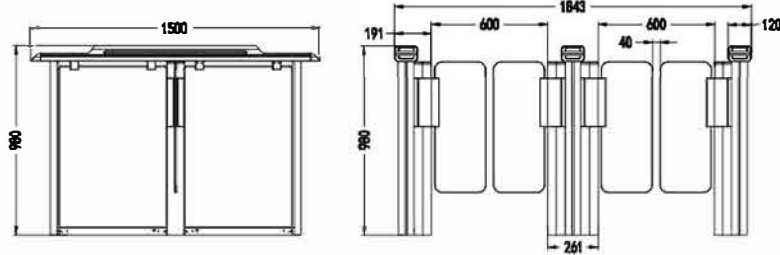

产品尺寸 Product size

▶ 通道宽 Pass width
600-900mm

▶ 产品尺寸 Product Size
1500*120*980mm

▶ 红外 Sensor pairs
5对
5 pairs

▶ 材质 Material
冷板烤漆 厚度2.0mm
Cold roller with power coated
2.0mm