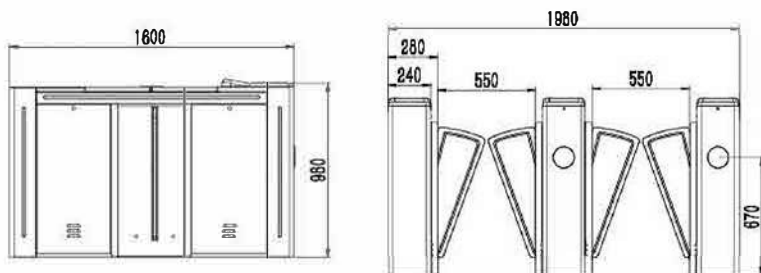

产品尺寸 Product size

- 通道宽 Pass width
  550mm

- 产品尺寸 Product Size
  1600*280*980 mm

- 红外 Sensor pairs
  8对
  8 pairs

- 材质 Material
  SUS304, 厚度 1.5/1.2mm
  SUS304 1.5/1.2mm