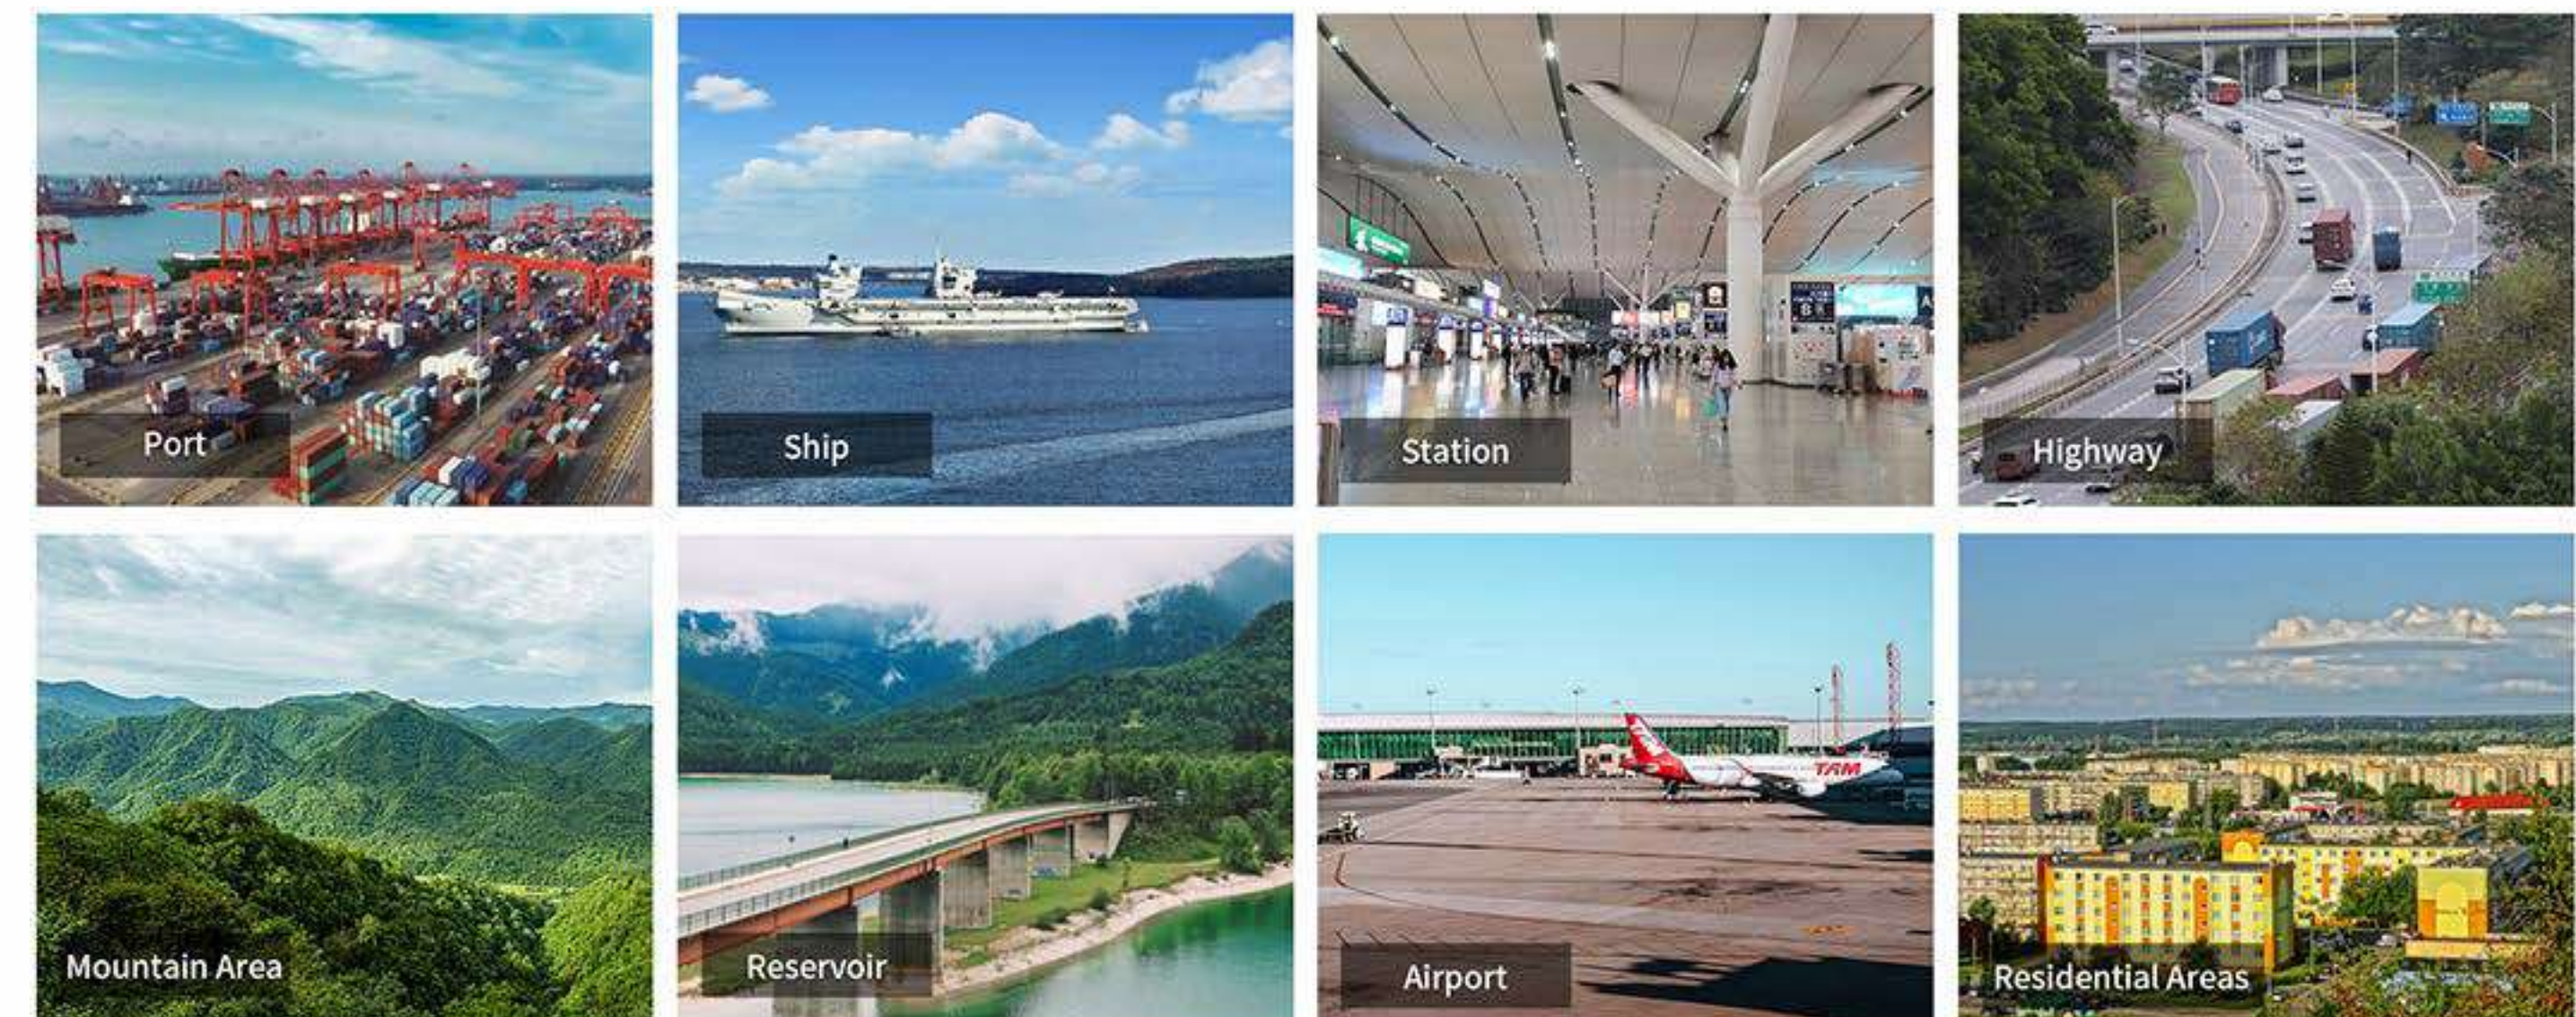

APPLICATION SCENARIOS