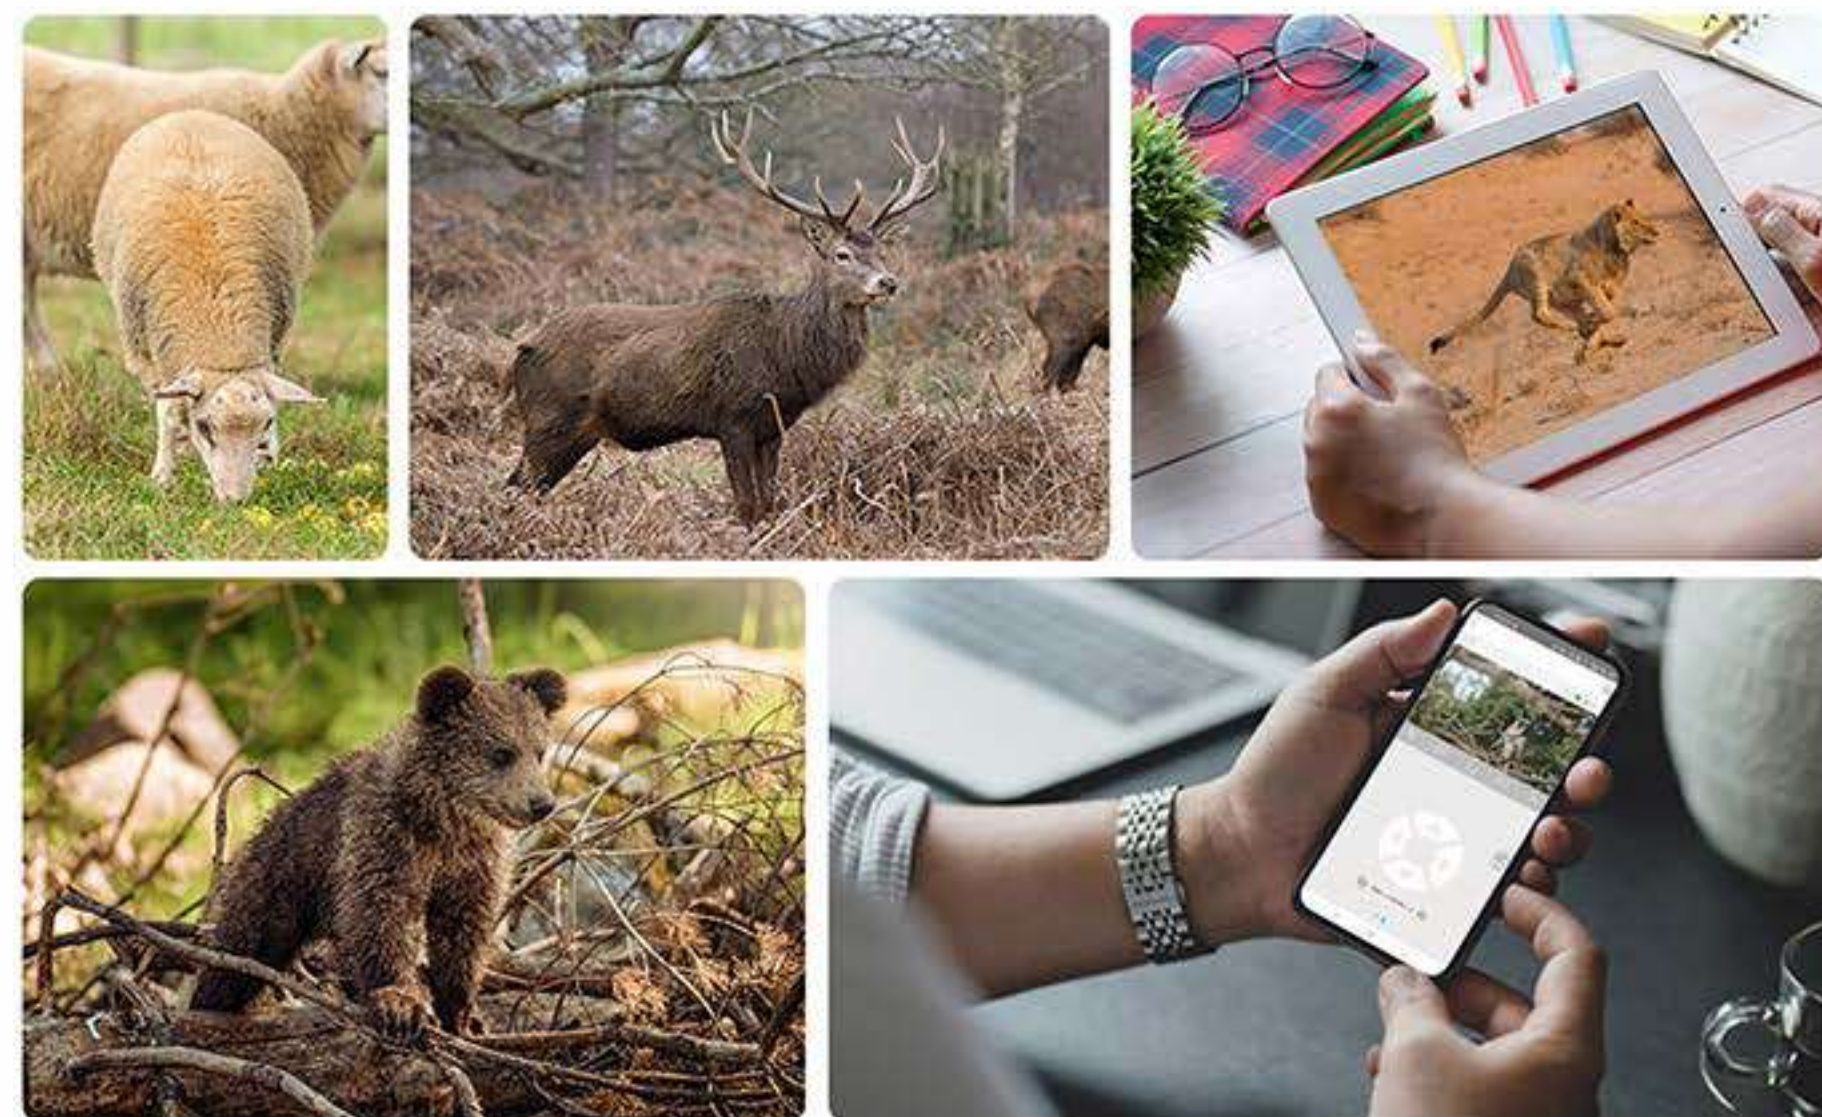

Model | 4G Solar Cellular Hunting Camera

1. 4G solar alert intelligent hunting camera
2. Built-in 4G module, different modules in different countries
3. 4 watt solar panel with 3m extension cord, built-in 7800mAh (18650) batteries, supports quick disassembly and replacement
4. Two-way voice intercom
5. Cloud storage and TF card storage maximum 128G (without TF card)
6. 4G network remote viewing/playback via APP (UCon)
7. Ultra-low power standby, quick wake up in 0.2 seconds
8. PIR sensing +Ai move detection alarm
9. Support picture mode (14MP) or video mode(4MP) can be set
10. 3.6mm lens, built-in infrared light (850nm), night vision distance 15 meters
11. Support integrated installation and separated installation
12. Waterproof grade IP66