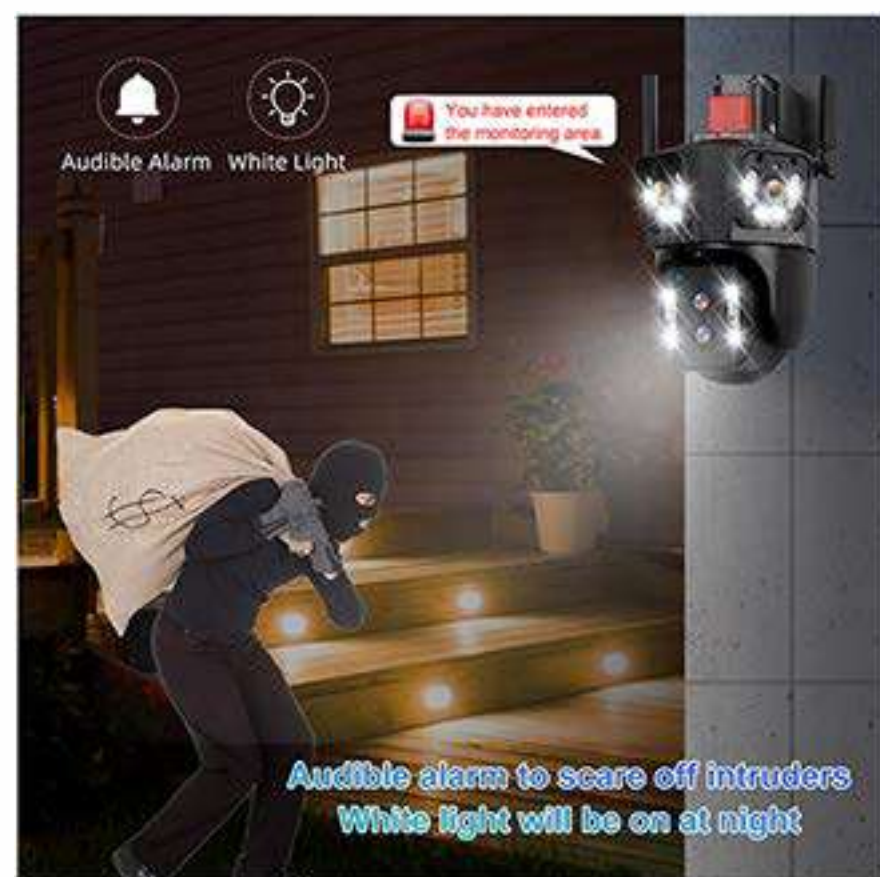

3.5W/6W

- 3MP 4G/Wifi solar powered battery camera & PTZ camera
1. Wifi Model: WIFI 2.4GHz . IEEE 802.11 b/g/n,
4G Model: Built-in 4G module, different modules in different countries
 2. Pan&Tilt:Pan 355 degree&Tilt 100 degree
 3. Wifi Model: 3.5 watt solar panel,built-in 7800mAh batteries.
4G Model: 6 watt solar panel,built-in 10400mAh batteries
 4. Two-way voice intercom
 5. Cloud storage and TF card storage maximum 128G (without TF card)
 6. Remote viewing/playback via APP (UBox)
 7. Automatic video recording and message push when human body motion wakes up
 8. Arbitrary arming time can be set
 9. 3.6mm lens, infrared light or white light can be set , dual use for video surveillance and garden lights
 10. Waterproof grade IP66

Application Scenario

Multi Lens Camera Series

Model | 10X/20X Zoom Linkage WIFI PTZ camera

1. Four 4MP ultra high definition lenses, linked alarm WIFI cameras;
2. 3.5-inch engineering plastic shell, outdoor waterproof;
3. Four lenses and three frames, horizontal dual shot ultra wide angle+10x zoom lens for panoramic and detail free surveillance Control;
4. Efficient monitoring, one top three (2 gun machines+1 billiards machine);
5. Built-in infrared and white light, night vision infrared and night vision full color options;
6. Pan tilt rotation angle: 0-355 degrees horizontally and 0-90 degrees vertically;
7. Multiple networking methods using 2.4G WIFI and RJ45 network ports;
8. Support TF storage and cloud storage;
9. Dual voice intercom, dual video synchronous recording and playback
10. Human shape detection/vehicle detection/pet detection/other detection (you need to pay to open it, and then open Cloud storage Can)
11. Automatic tracking/movement alarm, alarm output, sound and light linkage;
12. AI intelligent algorithm to achieve 3D positioning of gun ball videos and continuous tracking of target alarms;
13. Support remote management of Android/Apple mobile apps (IPC360 Home)