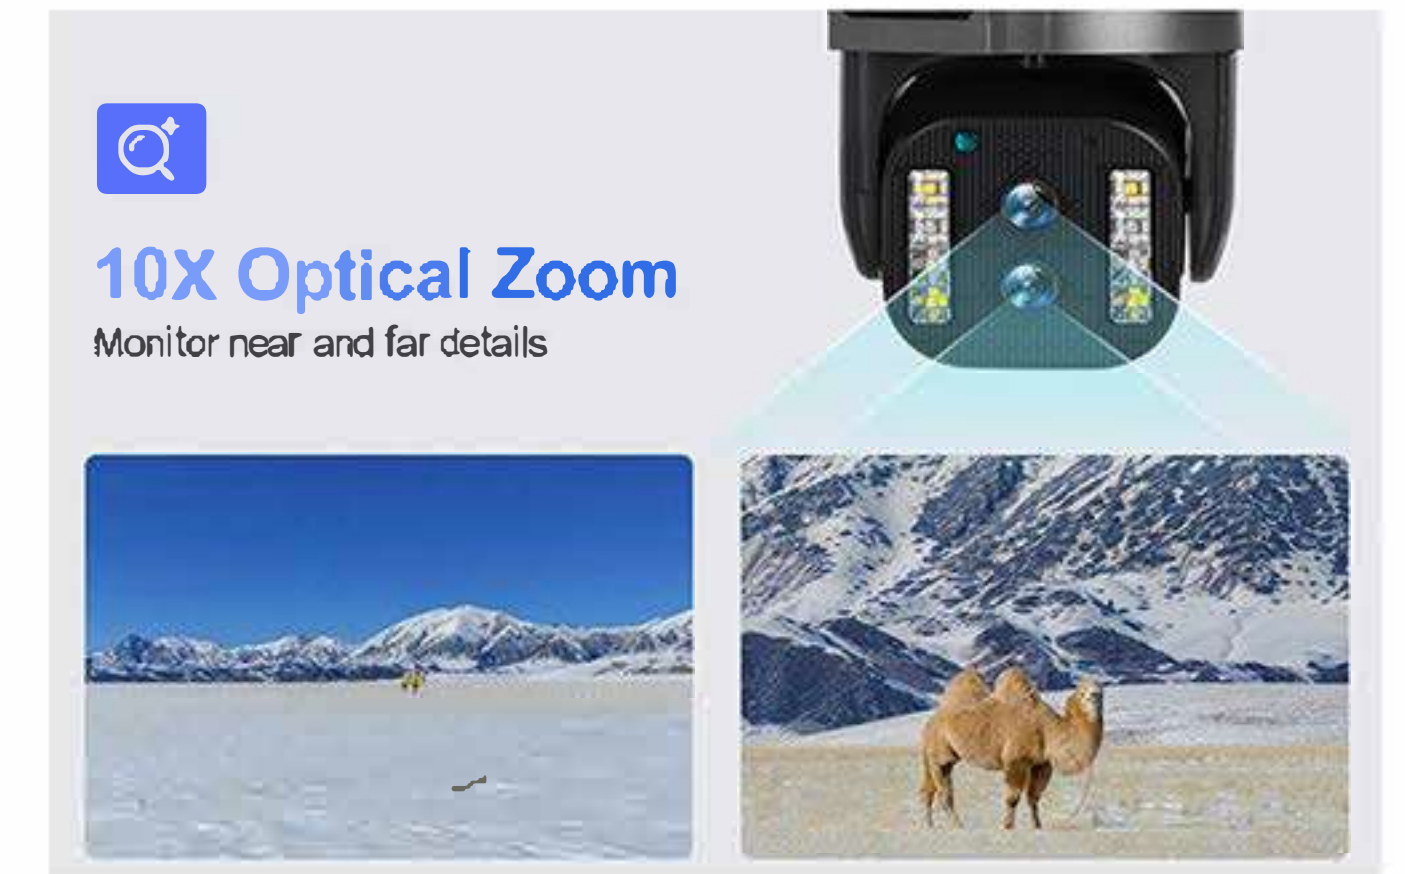

Model | 10X Optical Zoom Linkage WIFI PTZ camera

1. 3.5 inch 4MP HD 10x zoom PTZ camera;
2. Three-lens dual-screen, ultrawide-angle + 10x zoom to achieve clear monitoring from far and near;
3. Dual light source design, built-in infrared light + white light, night vision infrared and night vision full color can be set;
4. Pan&Tilt: horizontal 0~355 degrees, vertical 0~90 degrees;
5. 2.4G WIFI + RJ45 network port for Internet access;
6. Support TF storage and cloud storage (free one month cloud storage);
7. Two-way voice intercom, two-way video synchronous recording and playback
8. Humanoid detection/vehicle detection/pet detection/other detection (need to open cloud storage)
9. Automatic tracking/movement alarm, alarm output sound and light linkage;
10. AI intelligent algorithm to achieve video 3D positioning and continuous tracking of target alarms;
11. Support Android/IOS APP remote management (IPC360 Home).
12. power supply DC 12V