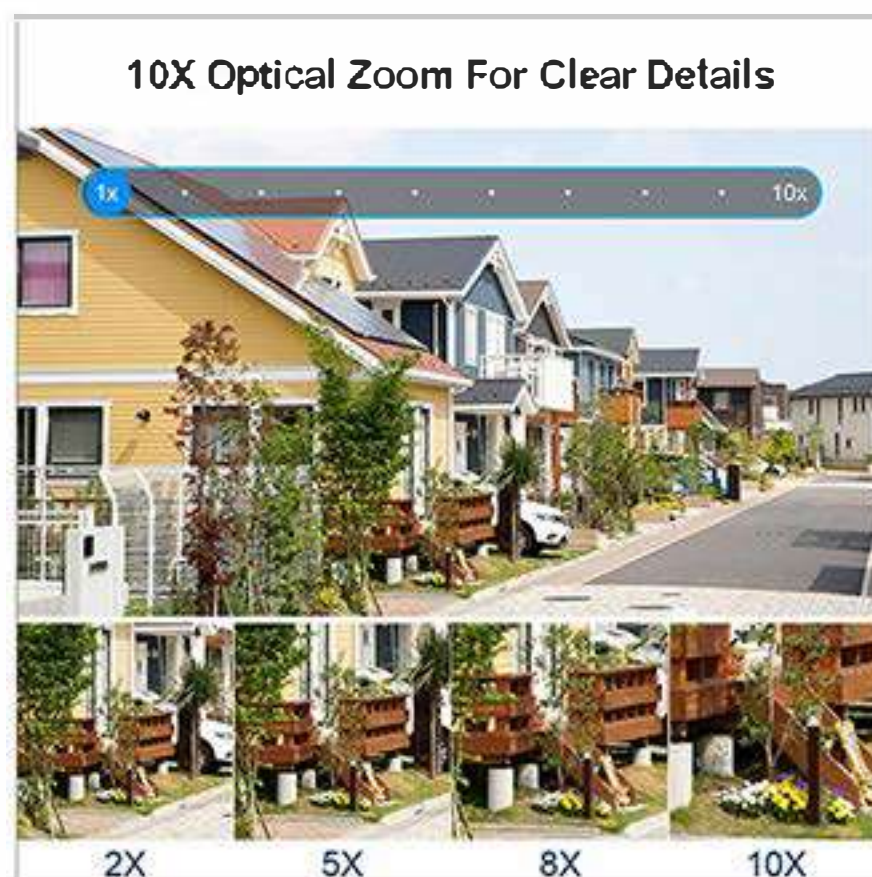

3.5W/6W

- 3MP 4G/Wifi solar powered battery camera & PTZ camera
1. Wifi Model: WIFI 2.4GHz . IEEE 802.11 b/g/n,
4G Model: Built-in 4G module, different modules in different countries
 2. Pan&Tilt:Pan 355 degree&Tilt 100 degree
 3. Wifi Model: 3.5 watt solar panel,built-in 7800mAh batteries.
4G Model: 6 watt solar panel,built-in 10400mAh batteries
 4. Two-way voice intercom
 5. Cloud storage and TF card storage maximum 128G (without TF card)
 6. Remote viewing/playback via APP (UBox)
 7. Automatic video recording and message push when human body motion wakes up
 8. Arbitrary arming time can be set
 9. 3.6mm lens, infrared light or white light can be set , dual use for video surveillance and garden lights
 10. Waterproof grade IP66

Application Scenario

Multi Lens Camera Series

Model | 10X/20X Zoom Linkage WIFI PTZ camera

1. Four 4MP ultra high definition lenses, linked alarm WIFI cameras;
2. 3.5-inch engineering plastic shell, outdoor waterproof;
3. Four lenses and three frames, horizontal dual shot ultra wide angle+10x zoom lens for panoramic and detail free surveillance Control;
4. Efficient monitoring, one top three (2 gun machines+1 billiards machine);
5. Built-in infrared and white light, night vision infrared and night vision full color options;
6. Pan tilt rotation angle: 0-355 degrees horizontally and 0-90 degrees vertically;
7. Multiple networking methods using 2.4G WIFI and RJ45 network ports;
8. Support TF storage and cloud storage;
9. Dual voice intercom, dual video synchronous recording and playback
10. Human shape detection/vehicle detection/pet detection/other detection (you need to pay to open it, and then open Cloud storage Can)
11. Automatic tracking/movement alarm, alarm output, sound and light linkage;
12. AI intelligent algorithm to achieve 3D positioning of gun ball videos and continuous tracking of target alarms;
13. Support remote management of Android/Apple mobile apps (IPC360 Home)