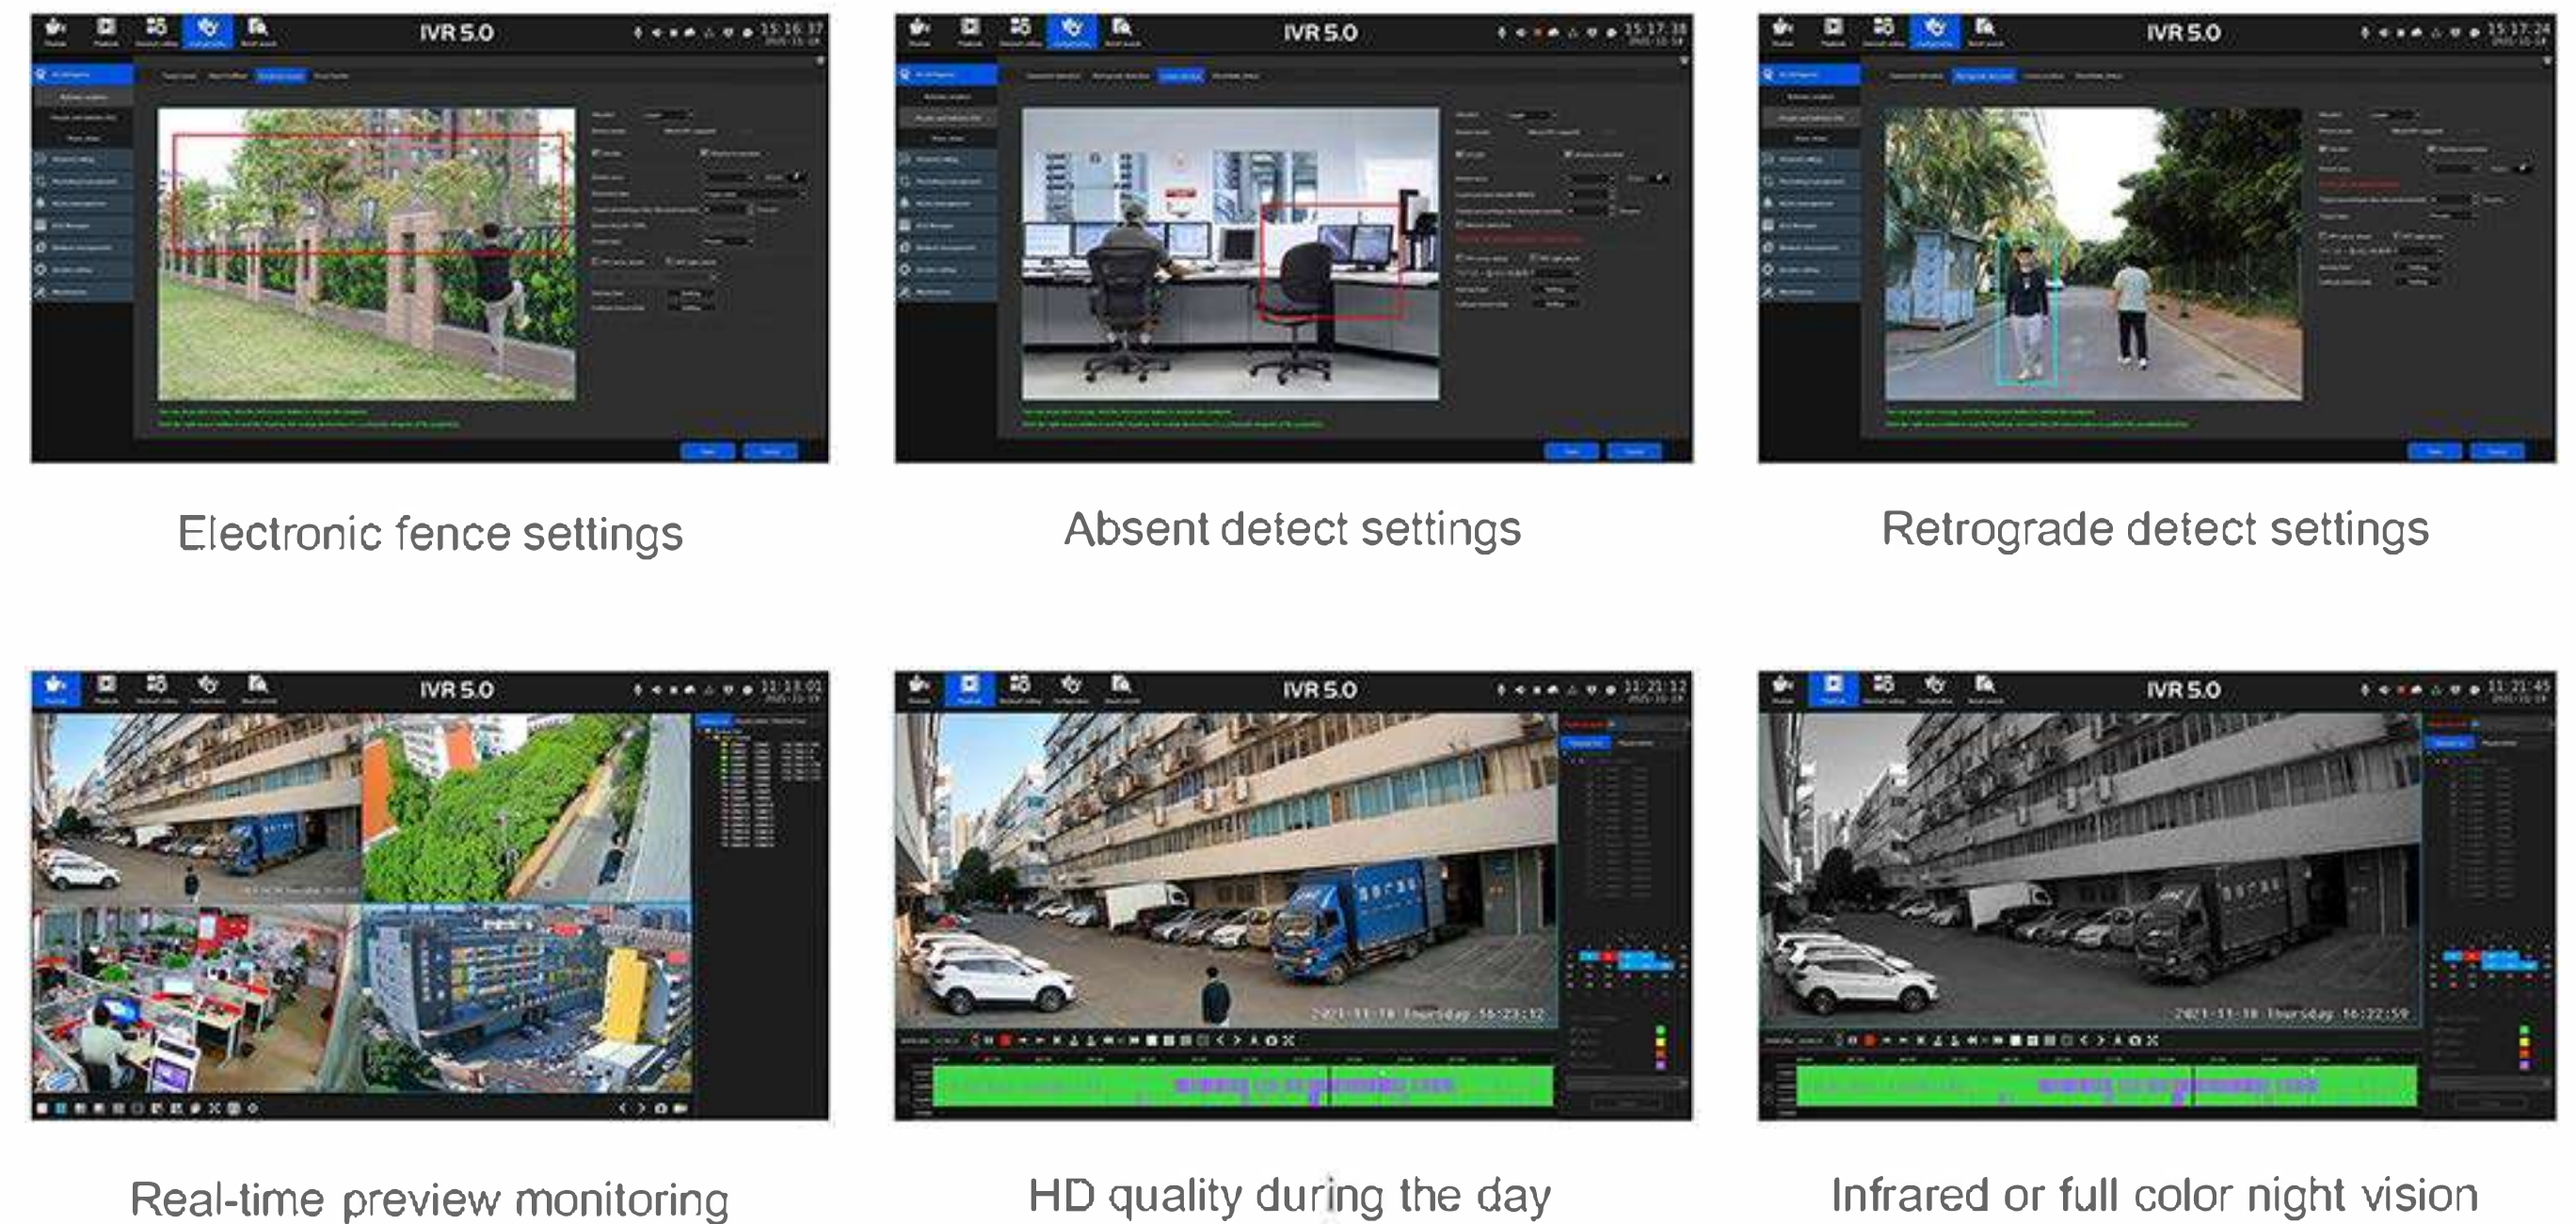

| CMS Interface