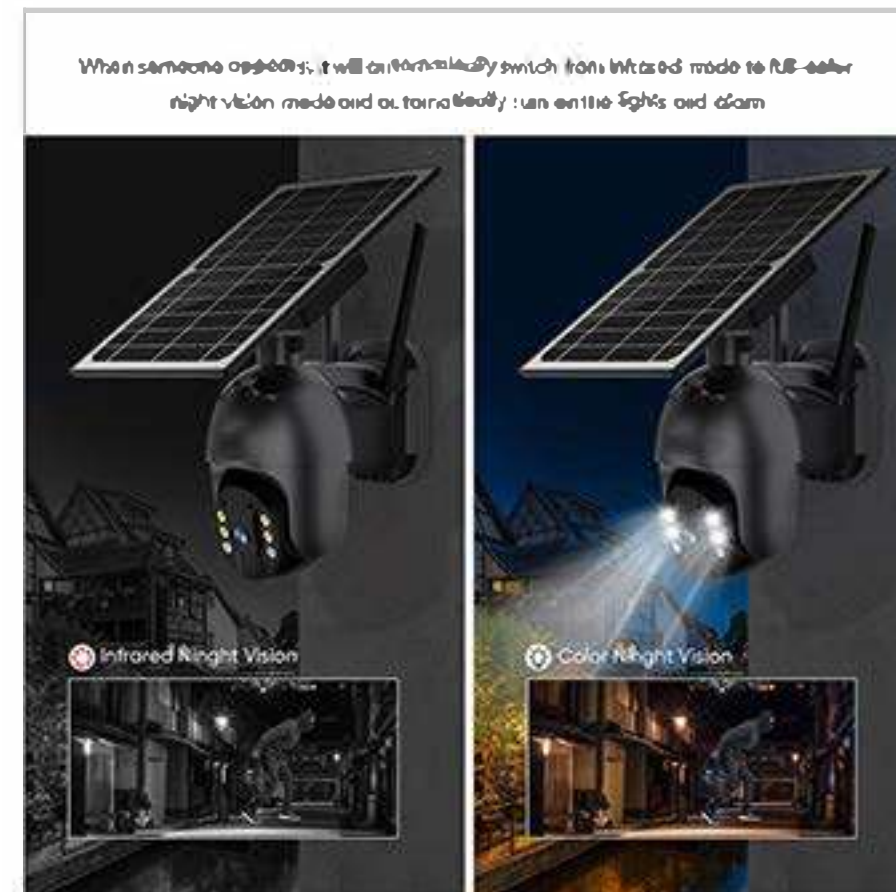

Main Feature