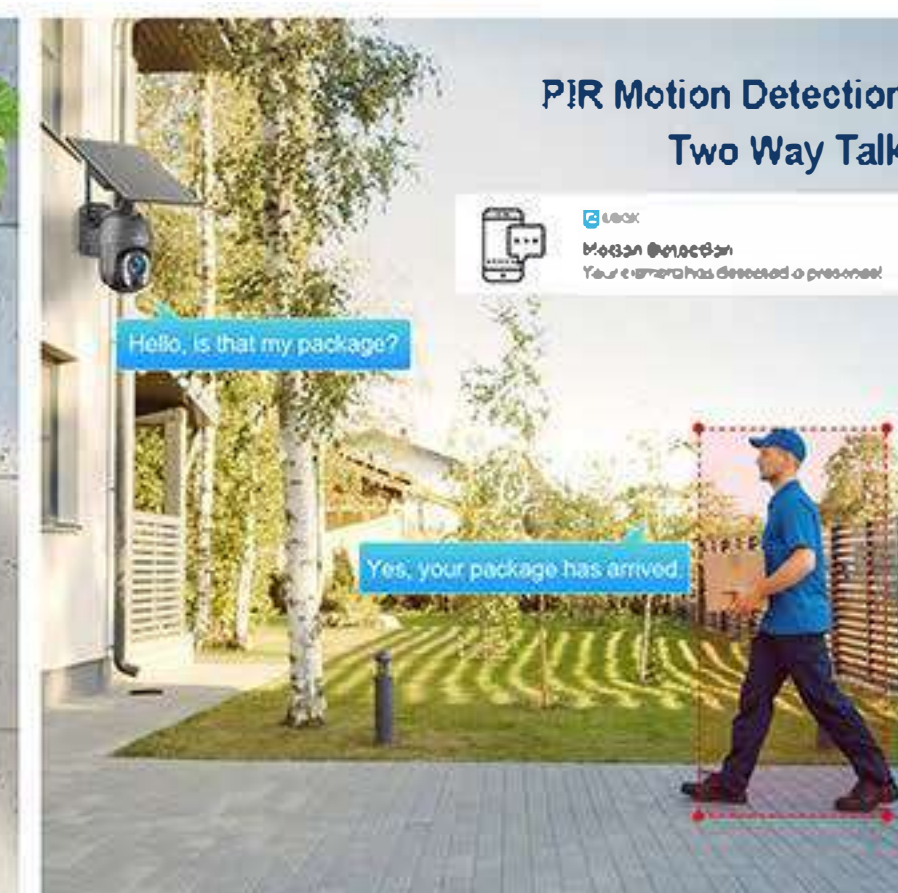

Main Feature