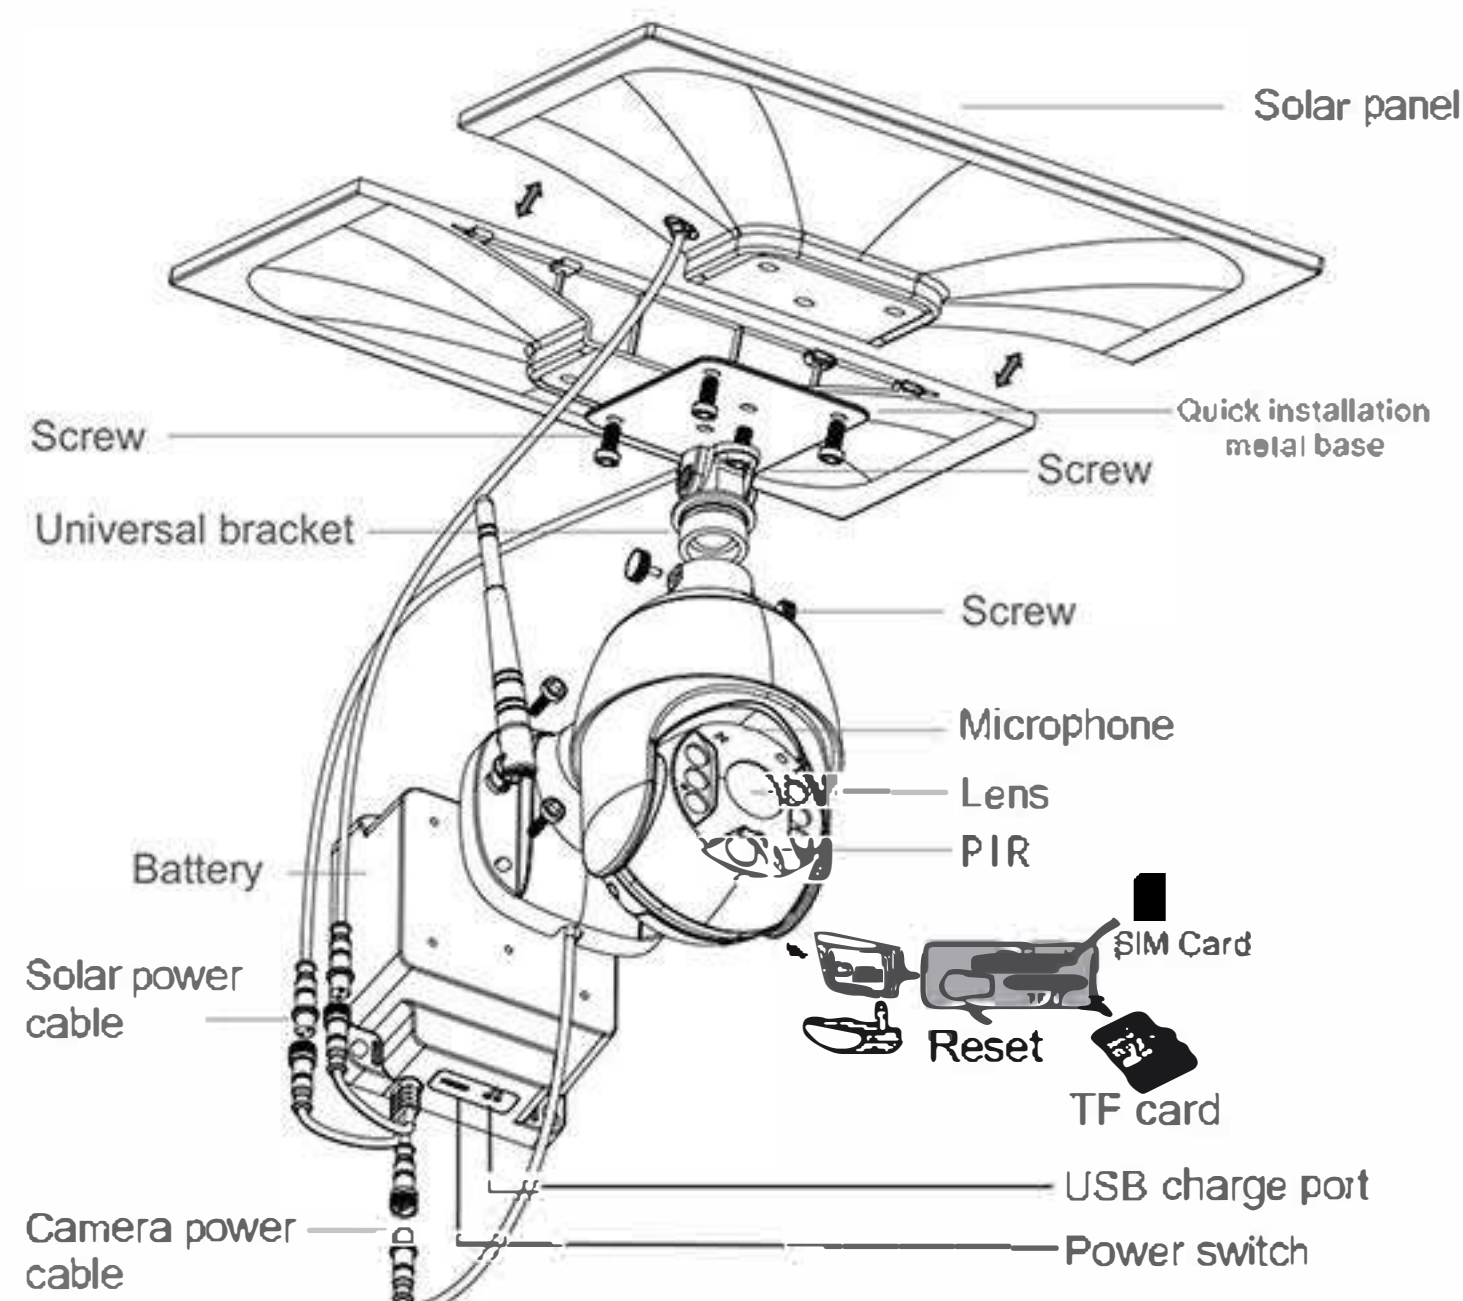

Model |

4G/Wifi Dual Lens Dual PIR 20X Zoom Solar Powered Battery Camera

1. 6MP dual lens wifi/4G solar powered battery floodlight PTZ camera
2. Pan&Tilt: Pan 355 degree&Tilt 100 degree
3. 9 watt solar panel with 3m extension cord,built-in 10400mAh batteries
4. Two-way voice intercom
5. Cloud storage and TF card storage maximum 128G (without TF card)
6. 4G Camera: Built-in 4G module, different modules in different countries.4G network remote viewing/playback via APP (UBox).
7. Supports Bluetooth quick network configuration
8. Dual PIR +Ai humanoid detection alarm and video recording
9. Arbitrary arming time can be set
10. 2.8mm wide-angle lens + 5-50mm 20x zoom PTZ lens.Seeing clearly from far and near
11. Built-in infrared light + white light, night vision full color or infrared mode optional, IR distance 40 meters
12. Support dual-video linkage positioning and humanoid automatic tracking
13. Waterproof grade IP66

DUAL SCREEN

Linkage Camera

20X Zoom Solar Battery Cam

Smart Linkage Dual PIR Detection

Model | 3MP 4G/Wifi Solar Camera 24-hour Recording

1. 24-hours long video + low power sleep dual mode wifi solar powered battery PTZ camera
2. 24-hour recording when the battery is sufficient, trigger recording when the battery is low
3. Pan&Tilt:Pan 355 degree&Tilt 100 degree
4. 20 watt solar panel,built-in 30000mAh batteries
5. Two-way voice intercom
6. Cloud storage and TF card storage maximum 128G (without TF card)
7. WIFI Camera: WIFI 2.4GHz , IEEE 802.11 b/g/n, remote viewing/playback via APP (UBox)
- 4G Camera: Built-in 4G module, different modules in different countries.
- 4G networkremote viewing/playback via APP (UBox)
8. Mobile phone APP message push when someone is detected
9. Arbitrary arming time can be set
10. 3.6mm lens,built-in infrared light + white light, night vision full color or infrared mode optional IR distance 15 meters
11. Waterproof grade IP66