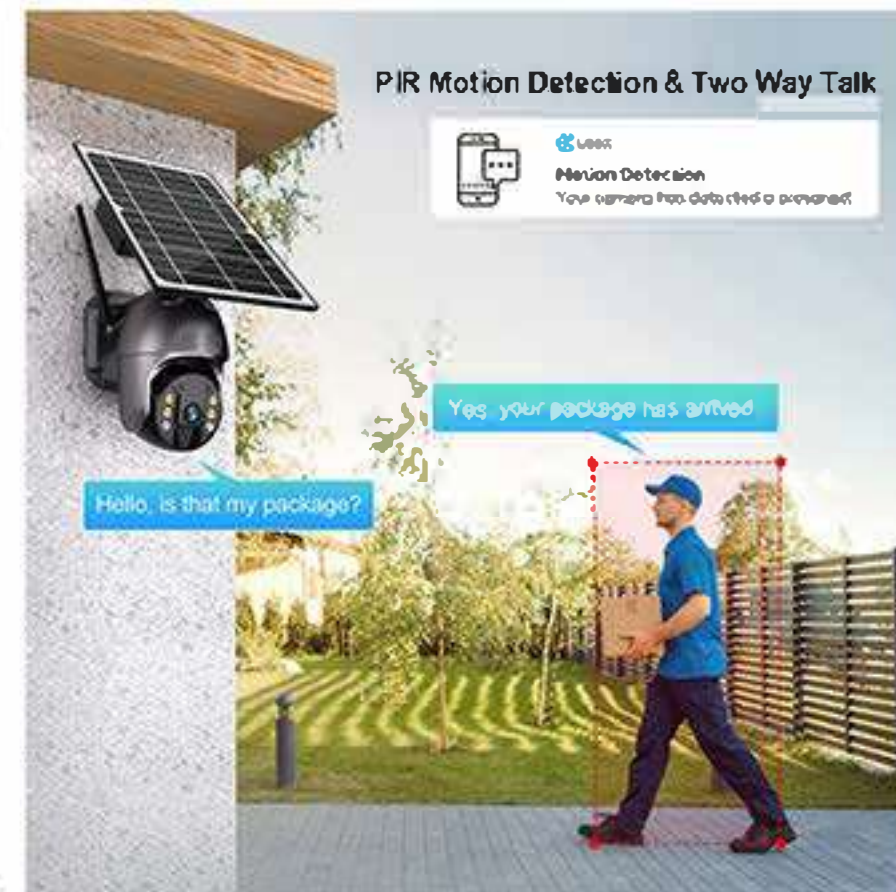

Main Feature