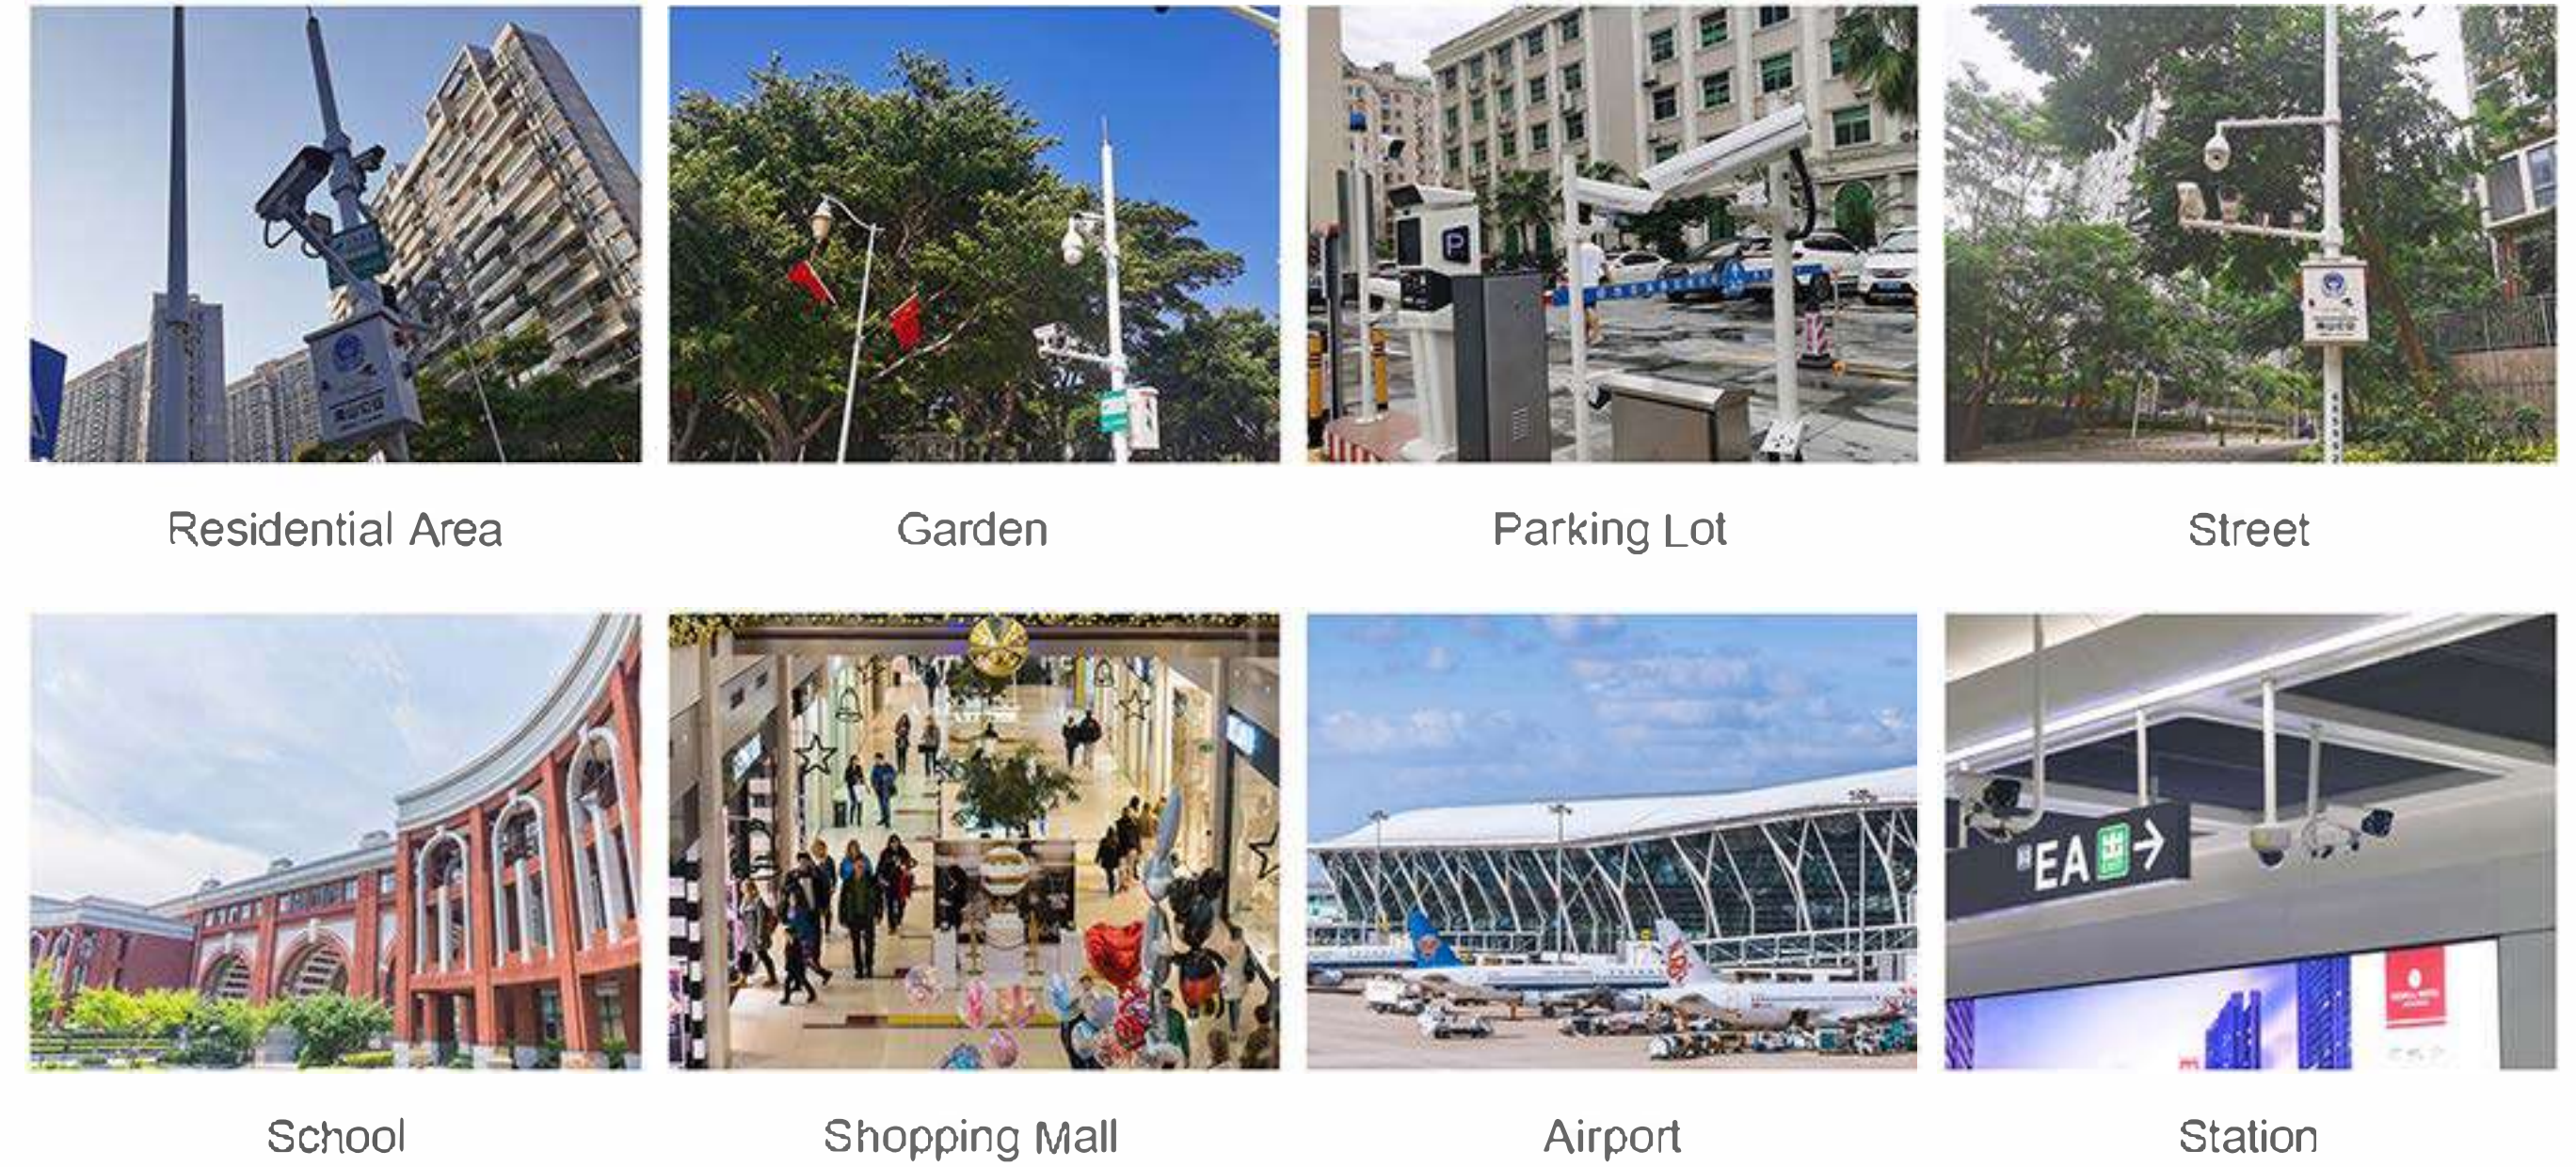

| Application Scenario