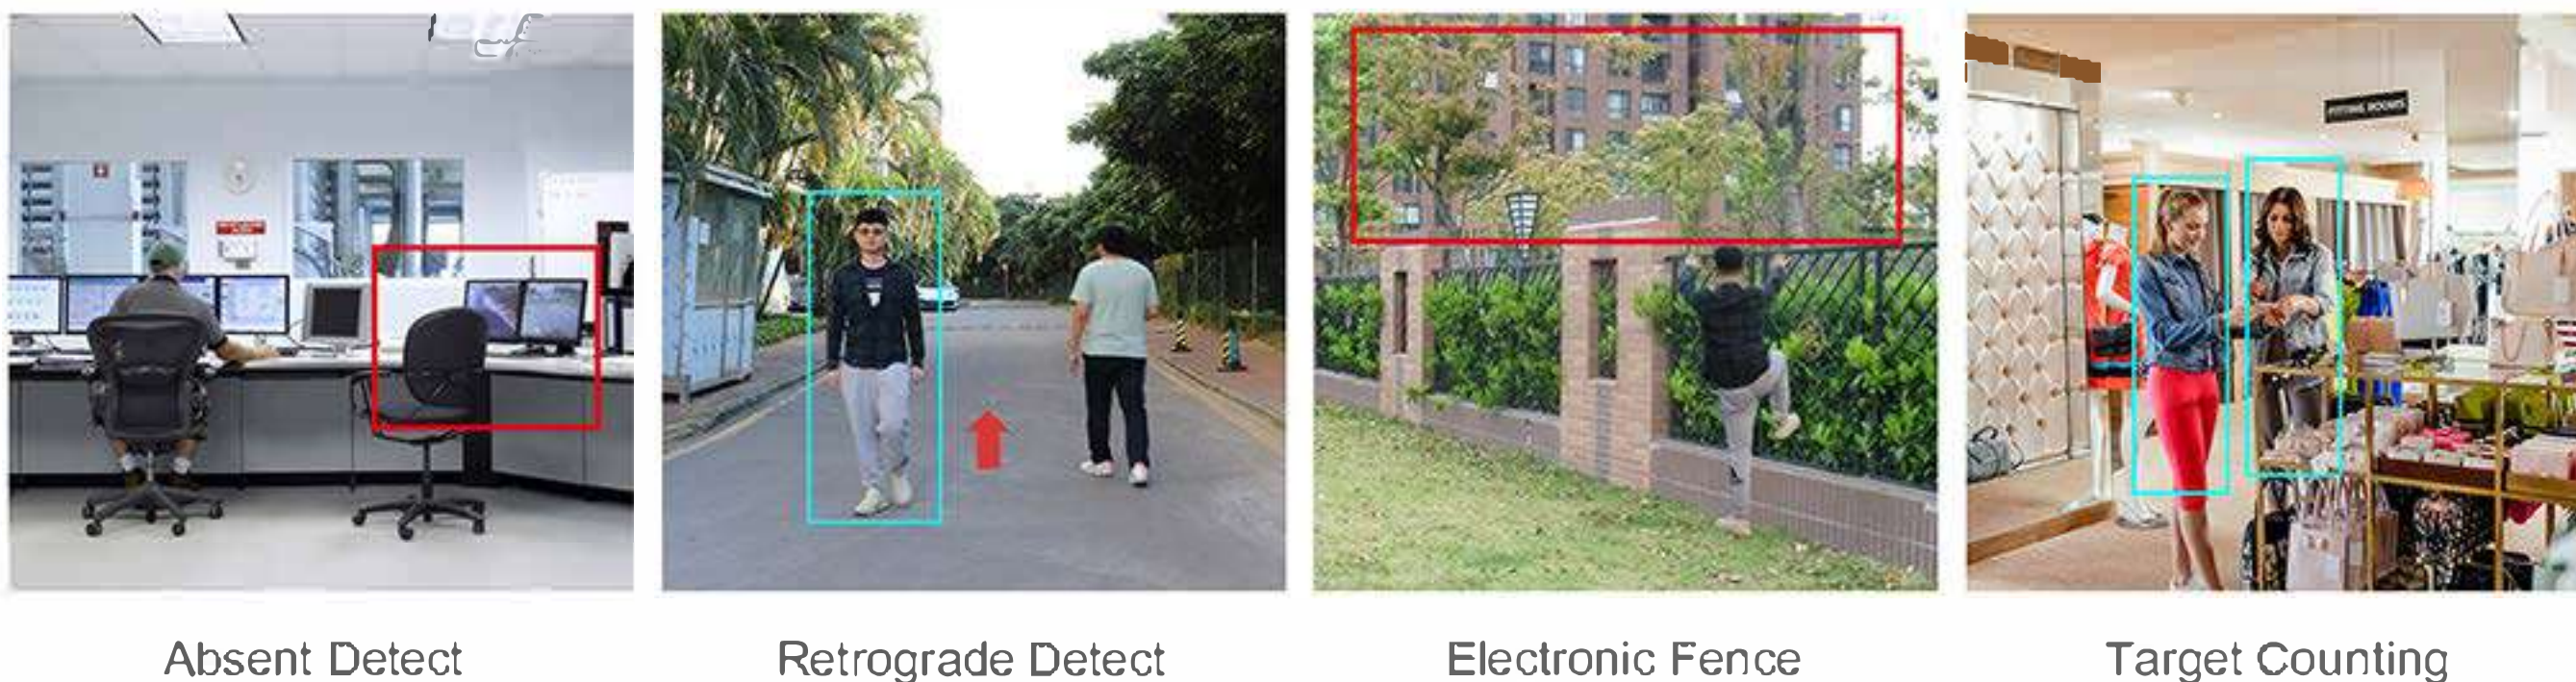

| Application Scenario