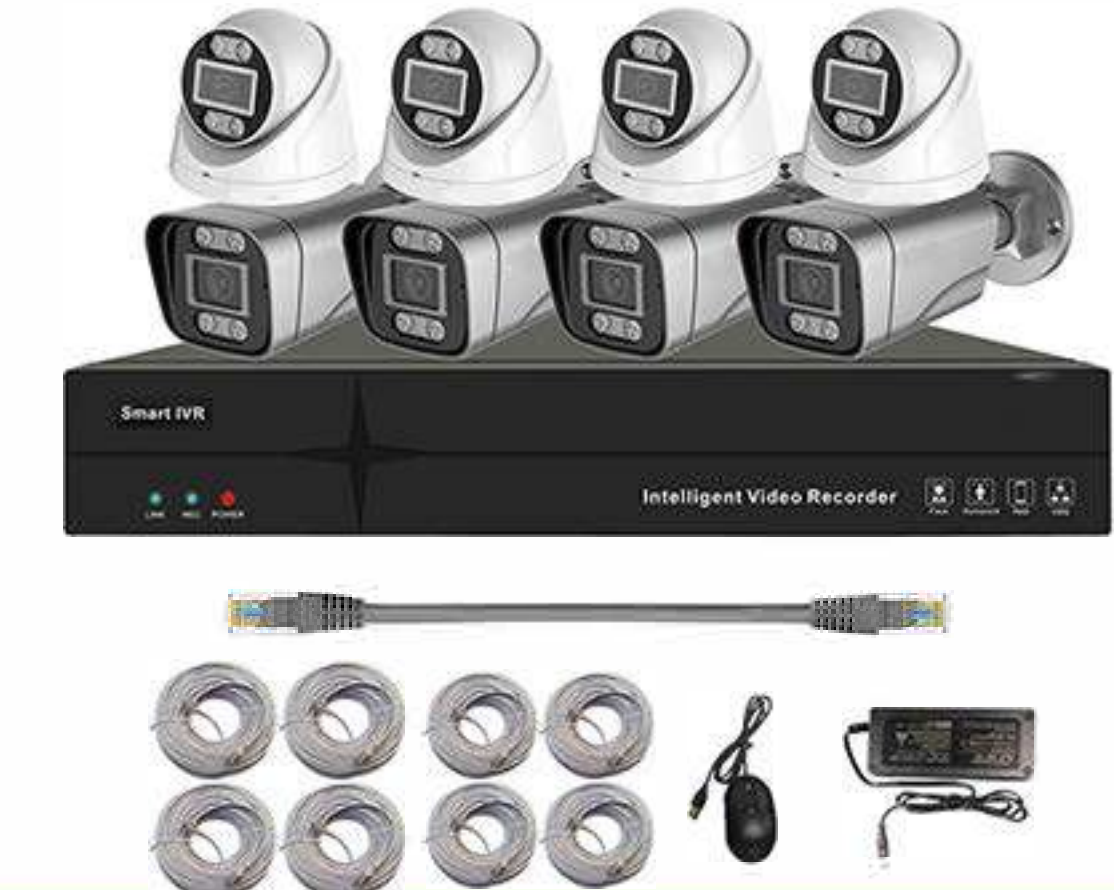

APPLICATION SCENARIOS

POE NVR KIT Camera

Feature | 4MP/8MP POE NVR KIT AI Camera

1. Support Six AI alert functions: Area Intrusion, Line-Cross Detection, Loitering, Absent Alarm, Vehicle illegal Parking, Vehicle Retrograde
2. Support mobile APP alarm push
3. Support two-way voice intercom
4. Modify the night vision mode and camera parameters
5. Support custom alarm sound
6. Support ordinary event alarm: motion detection, video loss, video occlusion
7. Supports mobile APP and PC client management

Line-Cross Detection

Vehicle illegal Parking

Vehicle Retrograde

4MP/8MP

1. 4 pcs 4MP AI alert POE bullet cameras, built-in microphone and speaker, 4mm lens.
2. 1 pcs 4CH POE NVR, 1 HDD, 1 CH 3.5 audio input and 1 CH 3.5 audio output, VGA and HDMI output
3. 25 meter cable*2, 15 meter cable*2, power supply*1, mouse*1

4MP/8MP

1. 2 pcs 4MP AI alert POE bullet cameras + 2 pcs 4MP AI alert POE dome (Plastic case) cameras, built-in microphone and speaker, 4mm lens
2. 1 pcs 4CH POE NVR, 1 HDD, 1 CH 3.5 audio input and 1 CH 3.5 audio output, VGA and HDMI output
3. 25 meter cable*2, 15 meter cable*2, power supply*1, mouse*1

4MP/8MP

1. 8 pcs 4MP AI alert POE bullet cameras, built-in microphone and speaker, 4mm lens
2. 1 pcs 8CH POE NVR, 1 HDD, 1 CH 3.5 audio input and 1 CH 3.5 audio output, VGA and HDMI output
3. 25 meter cable*4, 15 meter cable*4, power supply*1, mouse*1