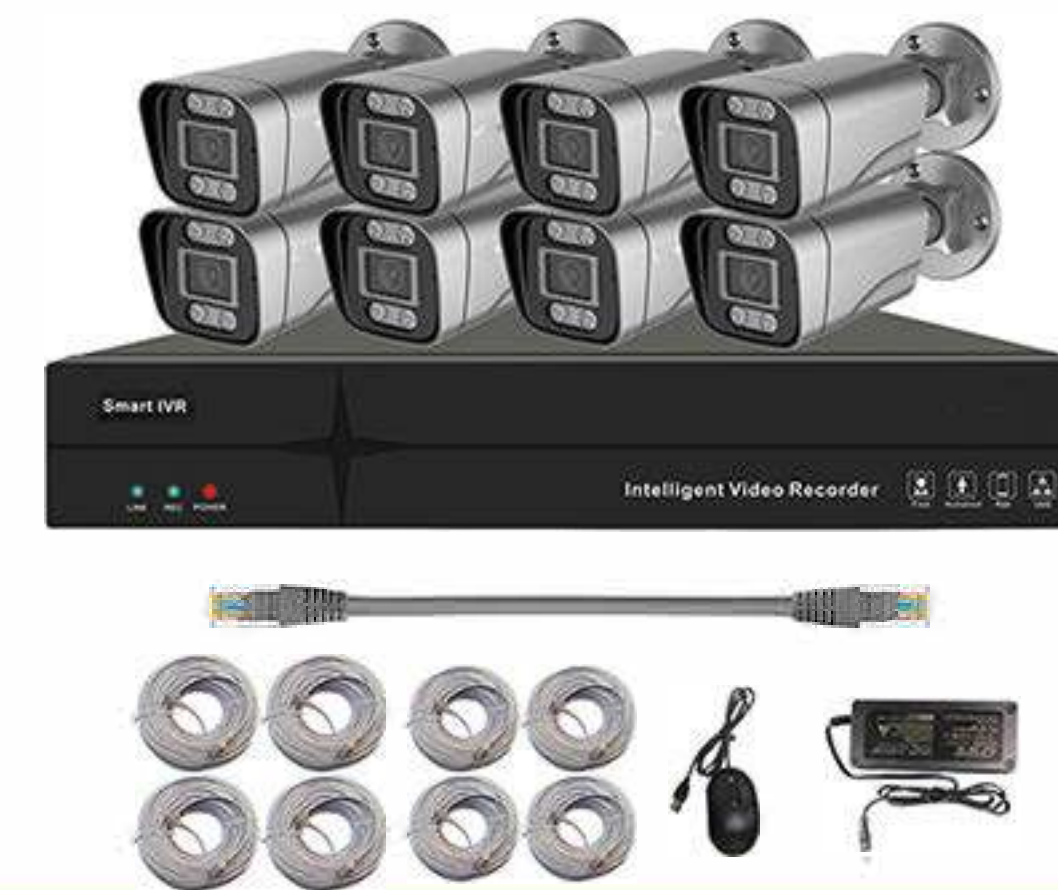

APPLICATION SCENARIOS

POE NVR KIT Camera

Feature | 4MP/8MP POE NVR KIT AI Camera

1. Support Six AI alert functions: Area Intrusion, Line-Cross Detection, Loitering, Absent Alarm, Vehicle illegal Parking, Vehicle Retrograde
2. Support mobile APP alarm push
3. Support two-way voice intercom
4. Modify the night vision mode and camera parameters
5. Support custom alarm sound
6. Support ordinary event alarm: motion detection, video loss, video occlusion
7. Supports mobile APP and PC client management

Line-Cross Detection

Vehicle illegal Parking

Vehicle Retrograde

4MP/8MP

1. 4 pcs 4MP AI alert POE bullet cameras, built-in microphone and speaker, 4mm lens.
2. 1 pcs 4CH POE NVR, 1 HDD, 1 CH 3.5 audio input and 1 CH 3.5 audio output, VGA and HDMI output
3. 25 meter cable*2, 15 meter cable*2, power supply*1, mouse*1

4MP/8MP

1. 2 pcs 4MP AI alert POE bullet cameras + 2 pcs 4MP AI alert POE dome (Plastic case) cameras, built-in microphone and speaker, 4mm lens
2. 1 pcs 4CH POE NVR, 1 HDD, 1 CH 3.5 audio input and 1 CH 3.5 audio output, VGA and HDMI output
3. 25 meter cable*2, 15 meter cable*2, power supply*1, mouse*1

4MP/8MP

1. 8 pcs 4MP AI alert POE bullet cameras, built-in microphone and speaker, 4mm lens
2. 1 pcs 8CH POE NVR, 1 HDD, 1 CH 3.5 audio input and 1 CH 3.5 audio output, VGA and HDMI output
3. 25 meter cable*4, 15 meter cable*4, power supply*1, mouse*1