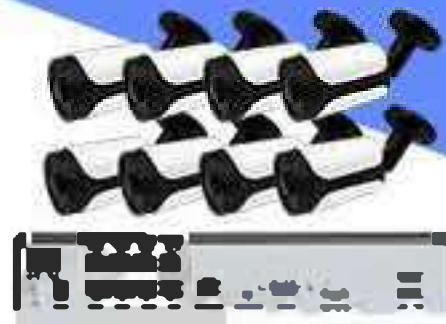

4/8/16/32ch POE NVR Kit

360° panoramic view
Built-in microphone
IR LED/Full Color
2/4/5/8MP