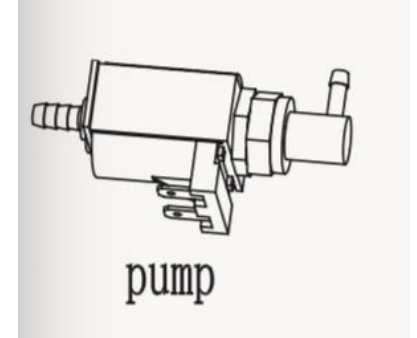

- Vertical corded /Cordless Iron
- 220-240V 50/60Hz 2200W
- Steam ironing / steam burst / dry ironing / vertical steam / self cleaning /spray function
- Can be used with or without power cord
- Iron can be recharged by the base station
- adjustable thermostat control/ Variable steps of steam control
- over heat protection/ Temperature control by turning knob
- Individual push button for burst of steam / indicate light
- water tank capacity :275ml
- Steam rate :15-18g/min
- Burst steam :0.5-0.6g/time
- soleplate size:220X116.5mm
- "item size:275x121x141mm
- Master carton : 46.5x33.5x35cm/6pcs/6.6kgs
- **Soleplate material :ceramic coating**
- 1.9M visible power with VDE plug
- loading qty :20ft, 40ft,40HQ: 3024pcs/6048pcs /9840pcs

by using with cord or cordless

Function: Dry/ spray/ steam/ variable steam control/vertical steam/ powerful burst of steam/ Self-cleaning
220-240V,50-60Hz, 1400-2200W
Optional function:Anti-calc/Anti-drip/Auto shut-off
Soleplate material:Non-stick/Ceramic
Water tank capacity: 280ml
soleplate size:229*117.5mm
item size:279.5*118*133.5mm
20'/40'/40h:2300pcs/3600pcs/4404pcs

new (mechanic version)

Removable water tank

Lock & unlock design

1. Adjustable temperature
2. Anti cal
3. Pump inside generate steam
4. one steam releasing setting

220-240V,50-60Hz, 2200W, double layers ceramic soleplate
Adjustable temperature
Detachable water tank and capacity: 1.5L, Anti cal.
There is a pump inside generate steam
one steam setting, steam rate $35 \pm 5g/min$