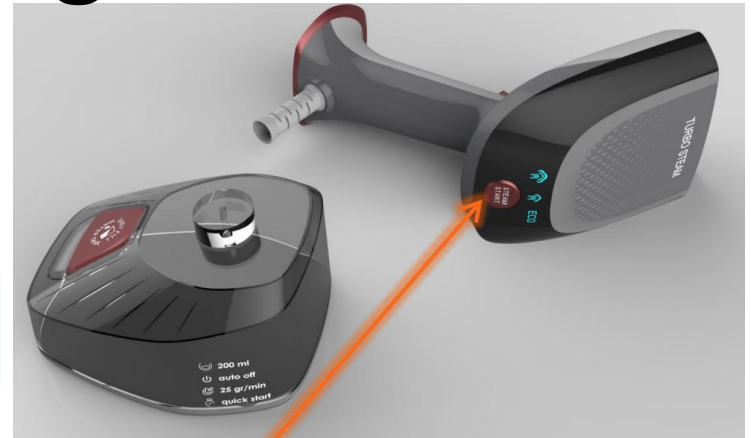

320ml

Switch on/off

1. LED display :
1. Adjustable of steam
  2. Auto shut off
  3. Lack of water warning