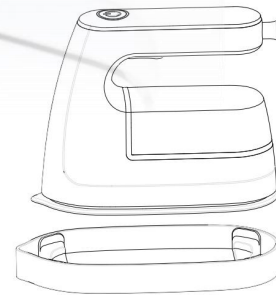

Detachable water tank

Water tank capacity: 120ml

Steam Output (g / min): 15-20

LED light

Soleplate size :165.5X70MM

Iron basement :176X80.5X20MM

Product size : 165.5X70X131MM

Steam rate : 15 ± 5 g/min

1.9M visible power cable with PSE certificated plug

MOQ : 2000pcs , injection color

different angles of the steamer

- ▶ 220-240V 50/60Hz 1200W
 - ▶ Removable water tank with 120ml capacity
 - ▶ Boiler/Heat Exchanger Material: Aluminium Die Casting
 - ▶ 15 Mins Continues powerful steamer
 - ▶ heating up time: 15S
 - ▶ Steam Duration (min.): more than 10 mins
 - ▶ Steam Pressure (psi) :Steam spraying distance 1-1.2m(approx.)
 - ▶ Steam Rate (g/min): $15g \pm 5g/mins$
 - ▶ Folded size: 192*96*100mm
 - ▶ Power ON/OFF swtich with indicator light
 - ▶ 1.9M visible power cable with VDE plug
 - ▶ accessory : 1pcs water cup +1 brush
- MOQ 2000PCS, injection color