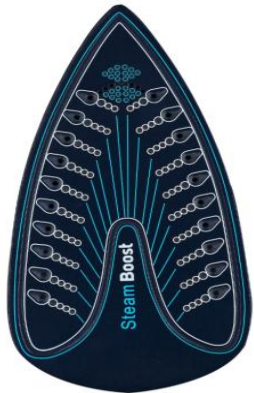

Function: Dry/ spray/ steam/ variable steam control/vertical
220-240V,50-60Hz, 1400-2200W

Water tank capacity: 360ml

soleplate size:227*122mm

item size:283*122*142mm

Steam rate : 15 ± 5 g/mins

Burst steam :0.5-0.7g/time

20'/40'/40h:4500pcs/9300pcs/10900pcs