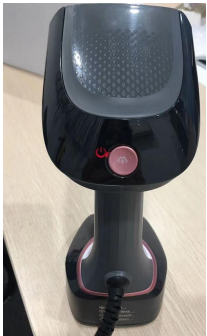

Different angles

320ml

Switch on/off

- LED display :
- 1. Adjustable of steam
 - 2. Auto shut off
 - 3. Lack of water warning

Handle Garment Steamer

220-240V 50-60HZ 1500W

stainless steel iron plate

Removable water tank with 300ml capacity