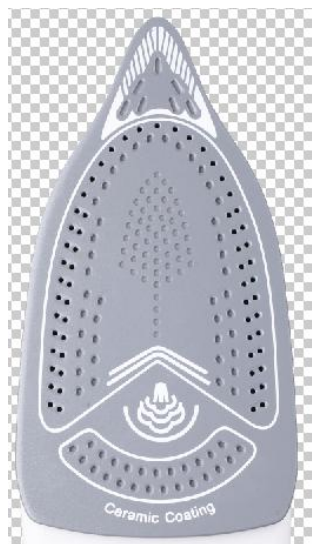

LED light

Function: Dry/ spray/ steam/ variable steam control/vertical steam/ powerful burst of steam/ Self-cleaning

220-240V,50-60Hz, 1400-2200W

Water tank capacity: 300ml

soleplate size:229*117.5mm

item size:288*117.5*138mm

Water tank capacity: 260ml

Continuous Steam Output (g / min): 12 ~ 25

Burst of Steam (g /time): 0.35 ~ 1.00

Indicator light

steam rate: 20 ± 5 g/mins

burst steam : 0.7/time

20'/40'/40h:3900pcs/8100pcs/9400pcs

Function: Dry/ spray/ steam/ variable steam control/vertical steam/ powerful burst of steam/ Self-cleaning

220-240V,50-60Hz, 1400-2200W

Water tank capacity: 400ml

soleplate size:236*125mm

item size:297*125*146.5mm