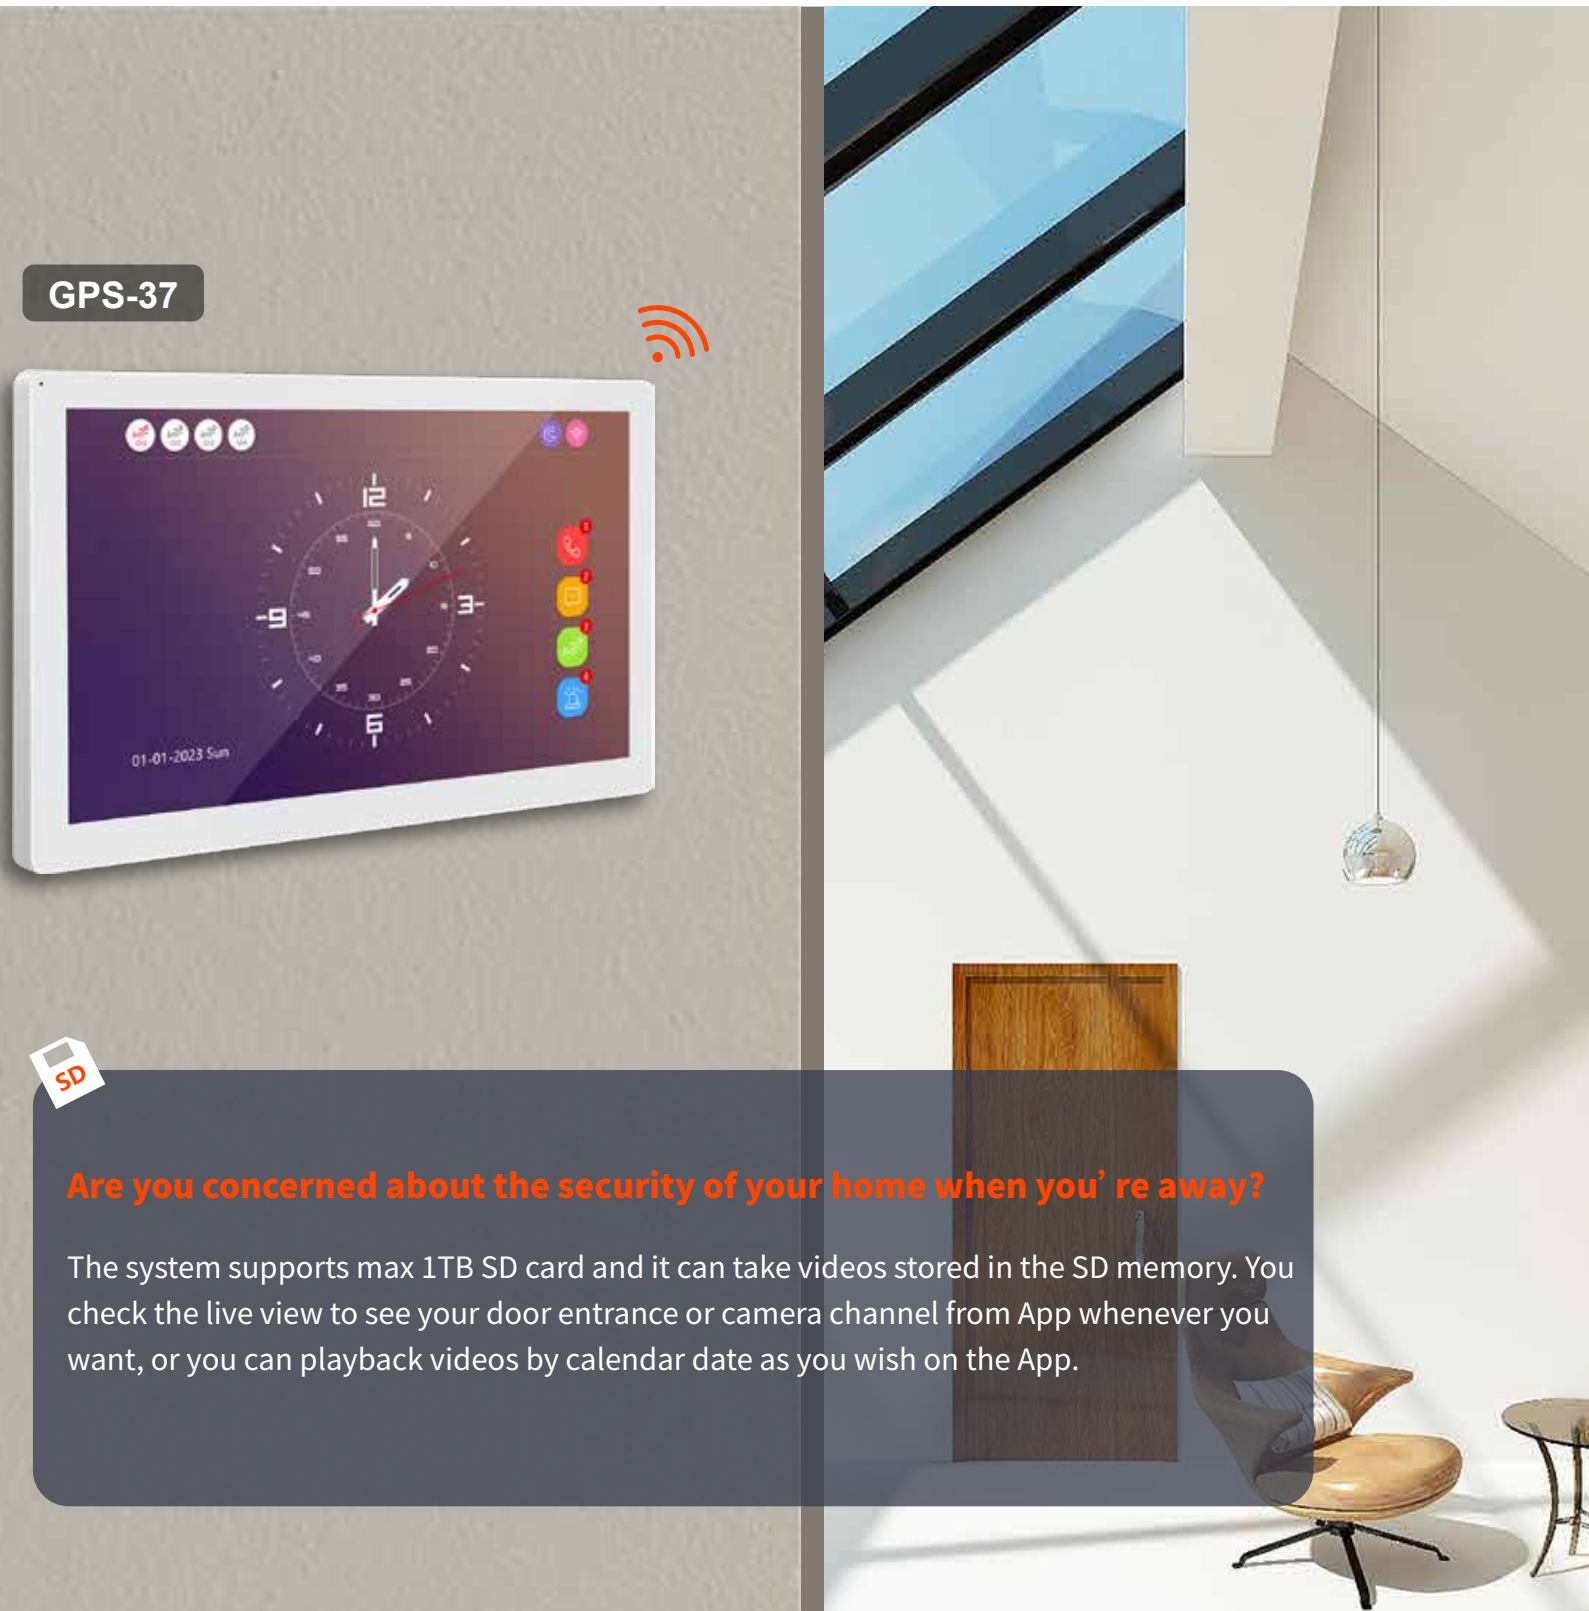

Intercoms Catalog

2 Wire Tuya smart IP door entry system for your security

Product Features

- ◆ 2 wire technology for easy installation ,non polarity
- ◆ AHD1080P high definition video signal
- ◆ IP technology full-duplex
- ◆ Monitoring function to easily monitor your entrance
- ◆ Human detection
- ◆ Cloud storage (Optional service from Tuya App)
- ◆ Connect up to 4 Outdoor call panels +6 Indoor Monitors+8 Door Locks
- ◆ High definition IPS screen

Record

◆ 4

4 Wire WiFi Tuya Video Door Phone

GPS-37

Are you concerned about the security of your home when you're away?

The system supports max 1TB SD card and it can take videos stored in the SD memory. You check the live view to see your door entrance or camera channel from App whenever you want, or you can playback videos by calendar date as you wish on the App.