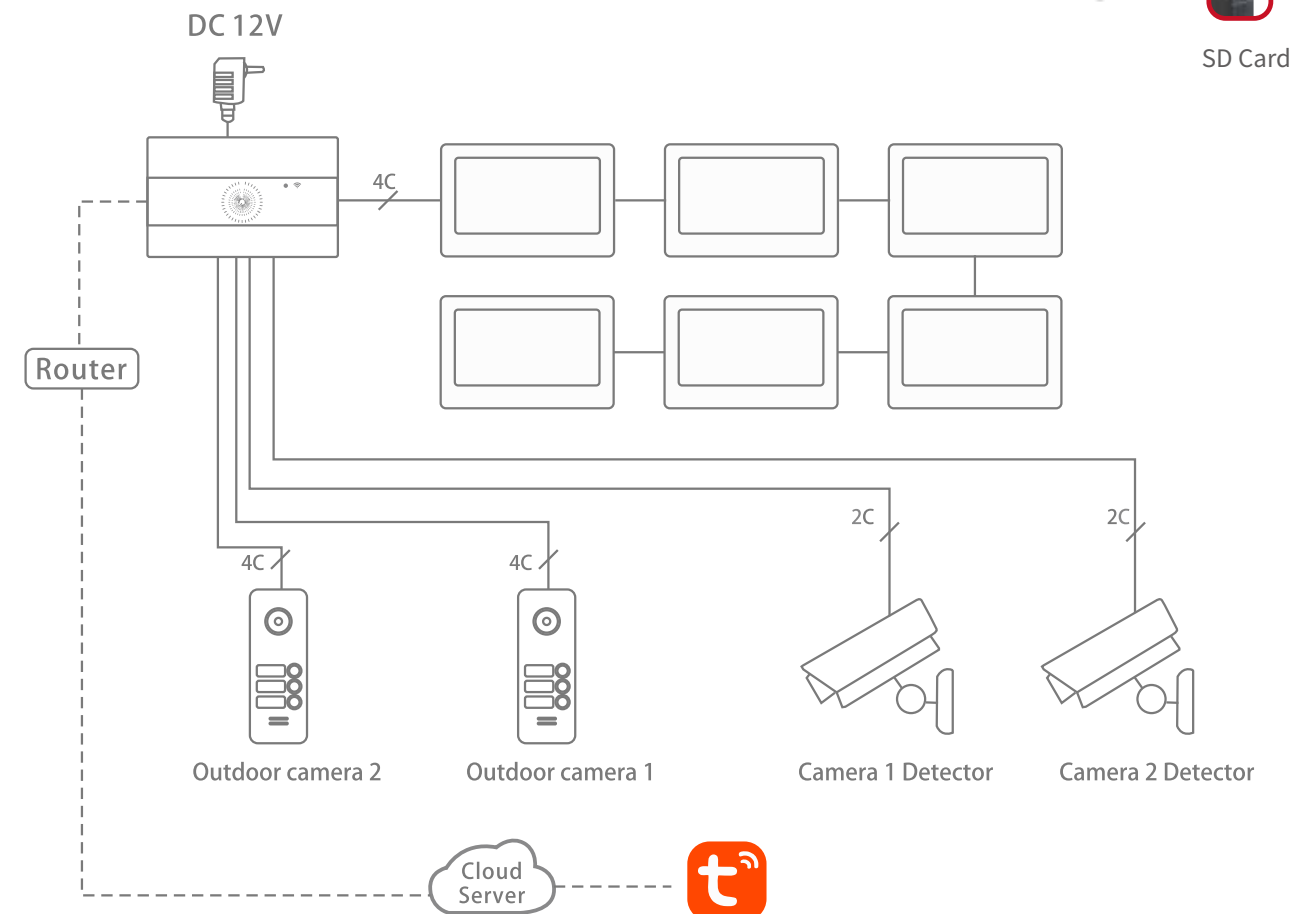

Record

◆ 4

4 Wire WiFi Tuya Video Door Phone

GPS-37

Are you concerned about the security of your home when you're away?

The system supports max 1TB SD card and it can take videos stored in the SD memory. You check the live view to see your door entrance or camera channel from App whenever you want, or you can playback videos by calendar date as you wish on the App.

● ● GPS-39

● ● GPS-40

Dimension: 249 x 181.5 x 23mm

- Linux System
- 4-Wire
- AHD/CVI/TVI/CVBS
- Alarm
- Photo
- Record

IP/WIFI BOX

Connect wifi with your Analog/AHD intercom,
Care your home safety anywhere & anytime

◆ 5 WIFI Converter

1. IP/WiFibox is compatible to any of our old and new products
2. All old and new users also can use WiFi/IP box to extend to smart phones
3. With IP/WiFi box, no matter where you are, you won't miss any visitor to your house
4. Support 128G SD card
5. Simple and easy DIY setup
6. Support Android/iOS devices
7. Support smart phone 3G/4G/WIFI connection
8. Remote opening the door
9. Two types of Net Configuration Modes
10. Wifi or wired router enabled for option
11. Support multiple smart phone users
12. Support villa and multi-apartment systems