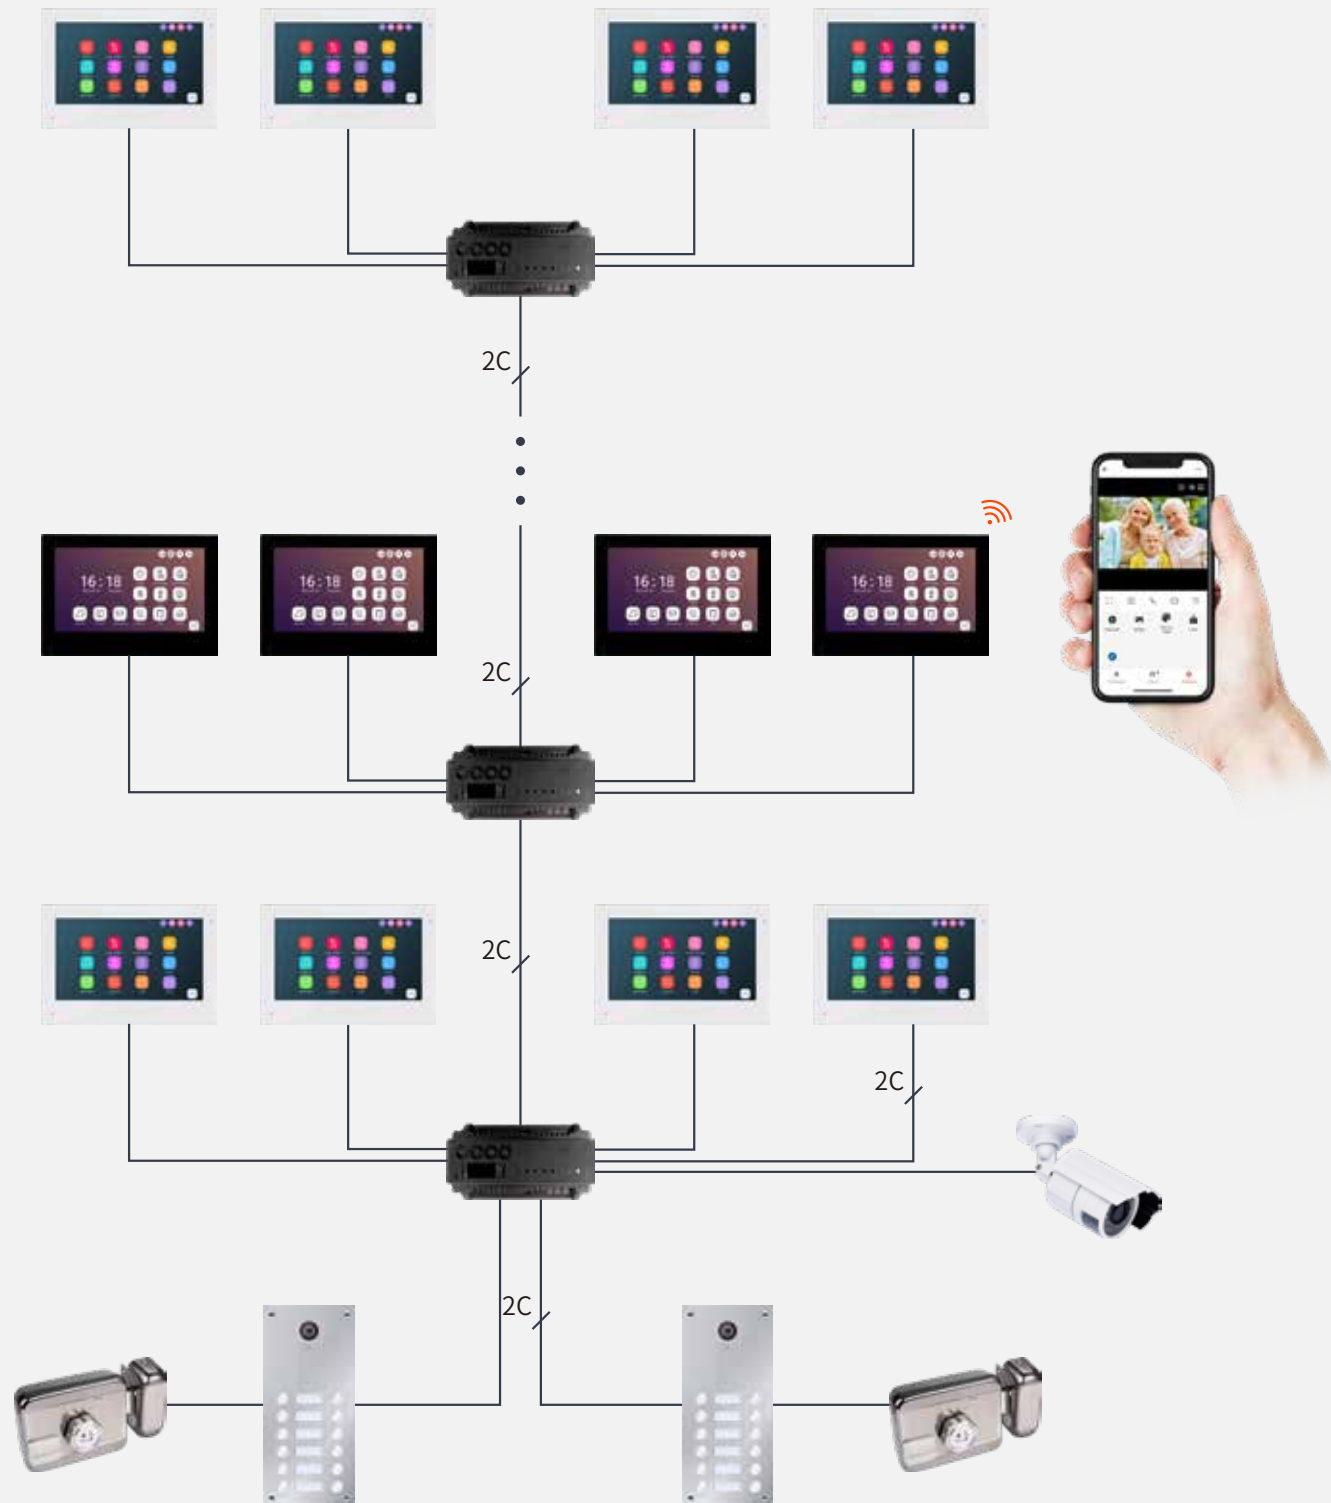

Connection Diagram-Apartment

2-Wired IP Based Apartment System