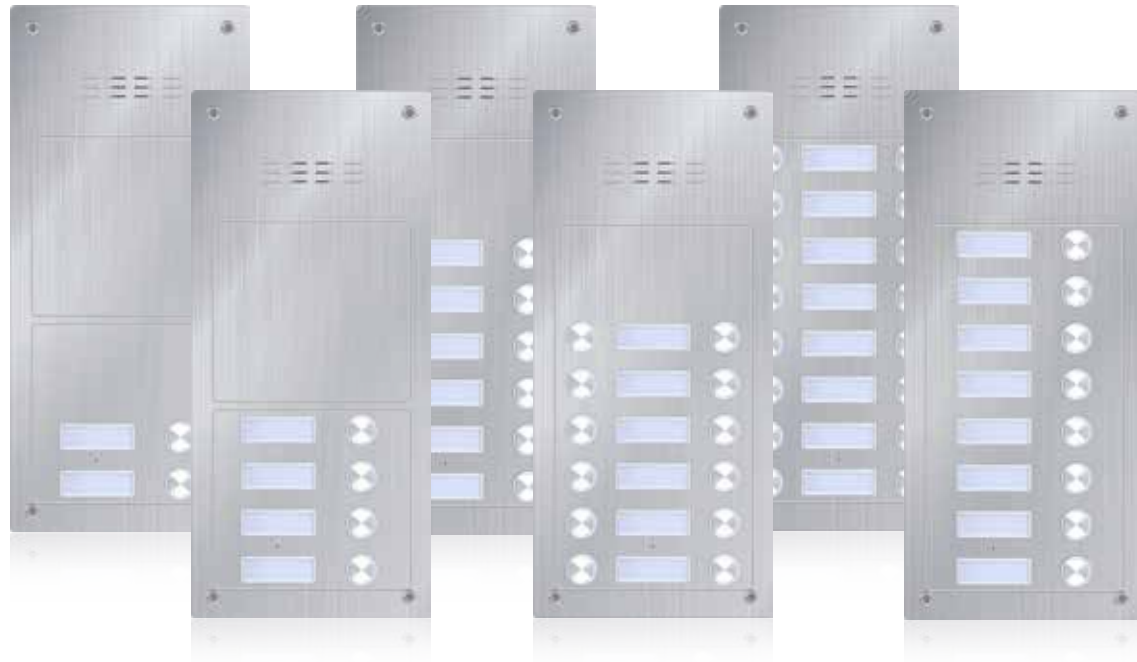

Master Unit

Audio outdoor station