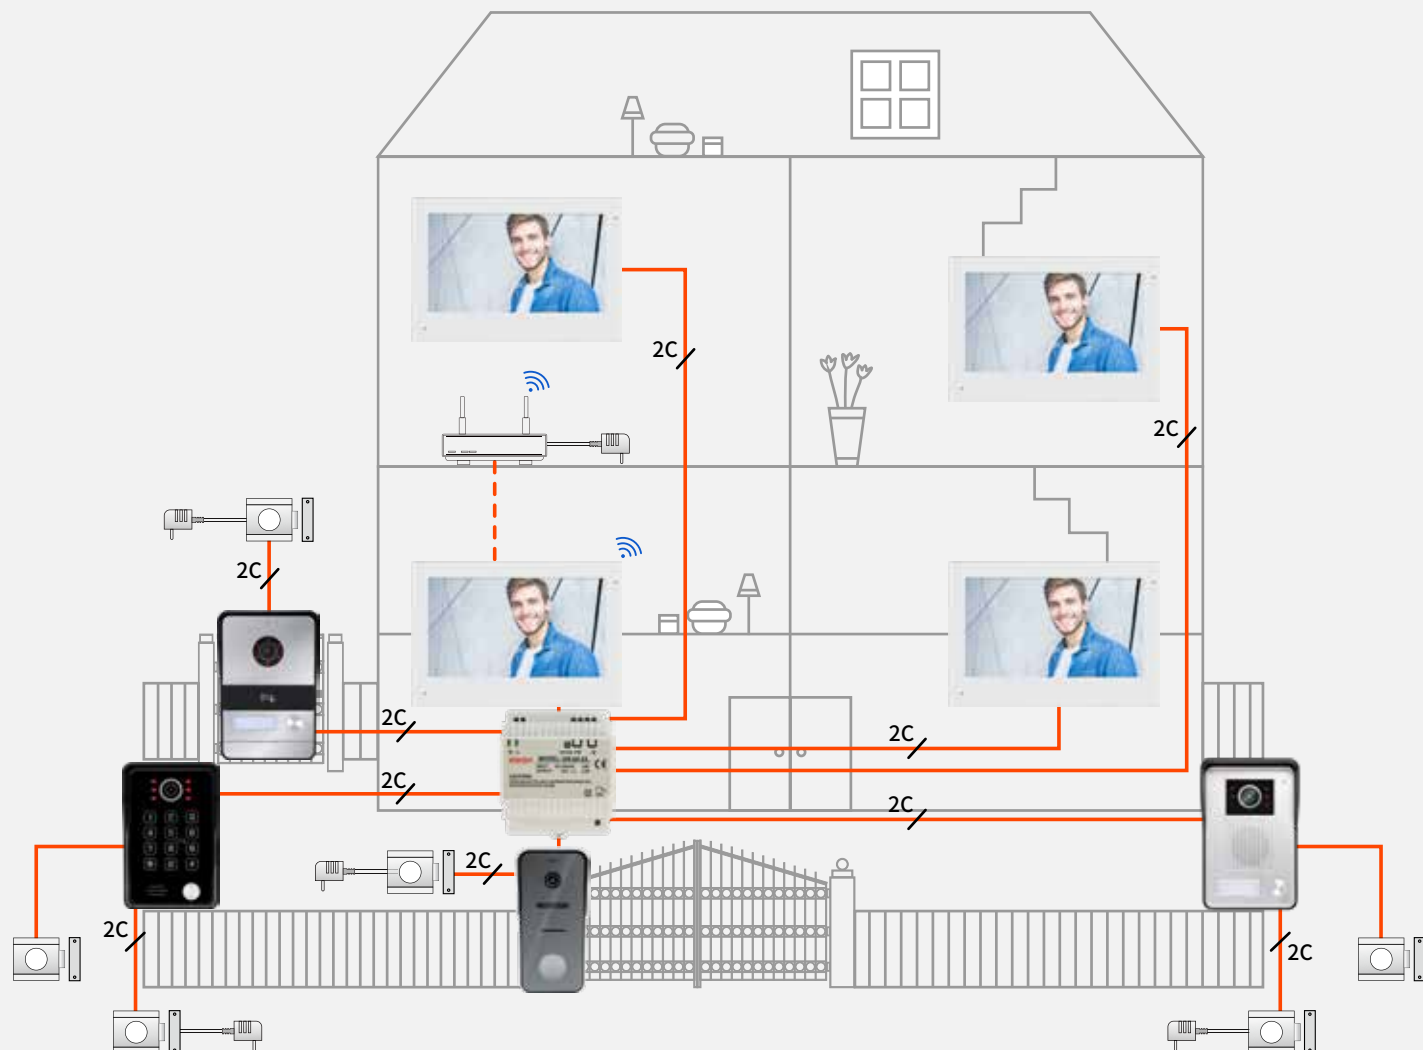

AHD1080P

Outdoor Doorbell

Connection Diagram-Villa

Specifications

Communication	Digital two wire
Operating System	Embedded Linux operating system
Maximum distance	Outdoor call panel - Screen: 200m
Video Resolution	PAL/NTSC : 2MP (1920*1080P)
Video compression	H.264
Screen features	- Colorful 7 inch IPS screen (22.5cm thickness) - Resolution: 1024 x 600 pixels - Capacitive touch screen - Support max. 1TB SD memory card(not included) - Power consumption: max. 350mA under standby mode, max. 450mA under working mode - Wall mounting
Characteristics	1/2.9" CMOS GC2053, color, 1080P high definition
Tuya Smart / Smart Life APP	Support, connect with mobile phone under Wi-Fi
Mobile monitoring	Support iOS and Android
Motion Detection	Yes
Ringtone	10 ringtones, set the music of SD card as ringtone is available
Leave a message	YES
Clock / Screen OFF / Photo Frame	Yes, adjustable
Menu	3 kinds of personalized menu styles
Digital Noise Reduction	Supported
Power Supply	DC 24V/1.6A
Audio interface	Support SPK microphone
Audio compression	G.711 compression, support two-way Talk, support for audio and video synchronization
Outdoor call panel	- Angle of view: H 124°/V 67°, Diagonal 148° - With IR-CUT - Night Vision: Invisible IR LEDs - Illuminated bell button: Yes - Power consumption: max. 100mA under standby mode, max. 200mA under working mode - Wall mounting
RFID tags	ID cards (Optional)
Operating temperature	- Indoor monitor: -10° C to + 40° C - Outdoor call panel: -40° C to + 50° C
Waterproof	IP54
Color	- Indoor monitor: ABS plastic case + Acrylic panel in white/black - Outdoor call panel: Metal case + Acrylic panel in Silver
Dimension	- Indoor monitor: 184(L)*126(H)*22.5(D) mm - Outdoor call panel: 141.5(H)x91(W)x40(D)mm - Kit box: 240(L)x170(W)x99(D)mm
System Capacity	4 Outdoor call panels +6 Indoor Monitors +8 Door Locks
Certificate	CE, ROHS,FCC