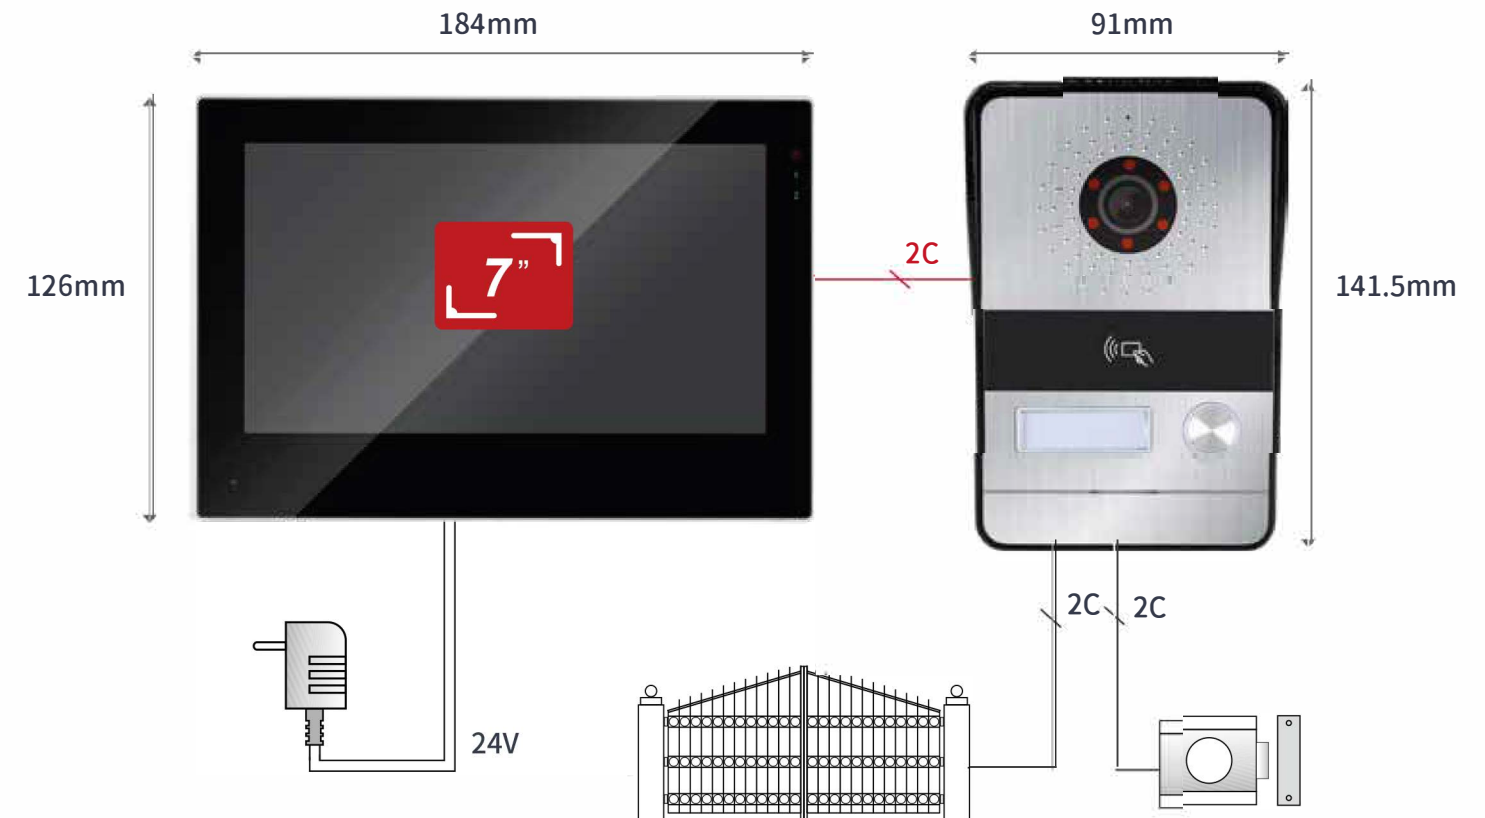

Intercoms Catalog

2 Wire Tuya smart IP door entry system for your security

Product Features

- ◆ 2 wire technology for easy installation ,non polarity
- ◆ AHD1080P high definition video signal
- ◆ IP technology full-duplex
- ◆ Monitoring function to easily monitor your entrance
- ◆ Human detection
- ◆ Cloud storage (Optional service from Tuya App)
- ◆ Connect up to 4 Outdoor call panels +6 Indoor Monitors+8 Door Locks
- ◆ High definition IPS screen

Connection Diagram

- ✔ It is connected to the door intercom system via 2-wire IP full-duplex technology and become indispensable in your everyday life.
- ✔ With your smartphone at hand, you can remotely open a door or a motorized gate for your visitors even you are not able to reach doorstep.