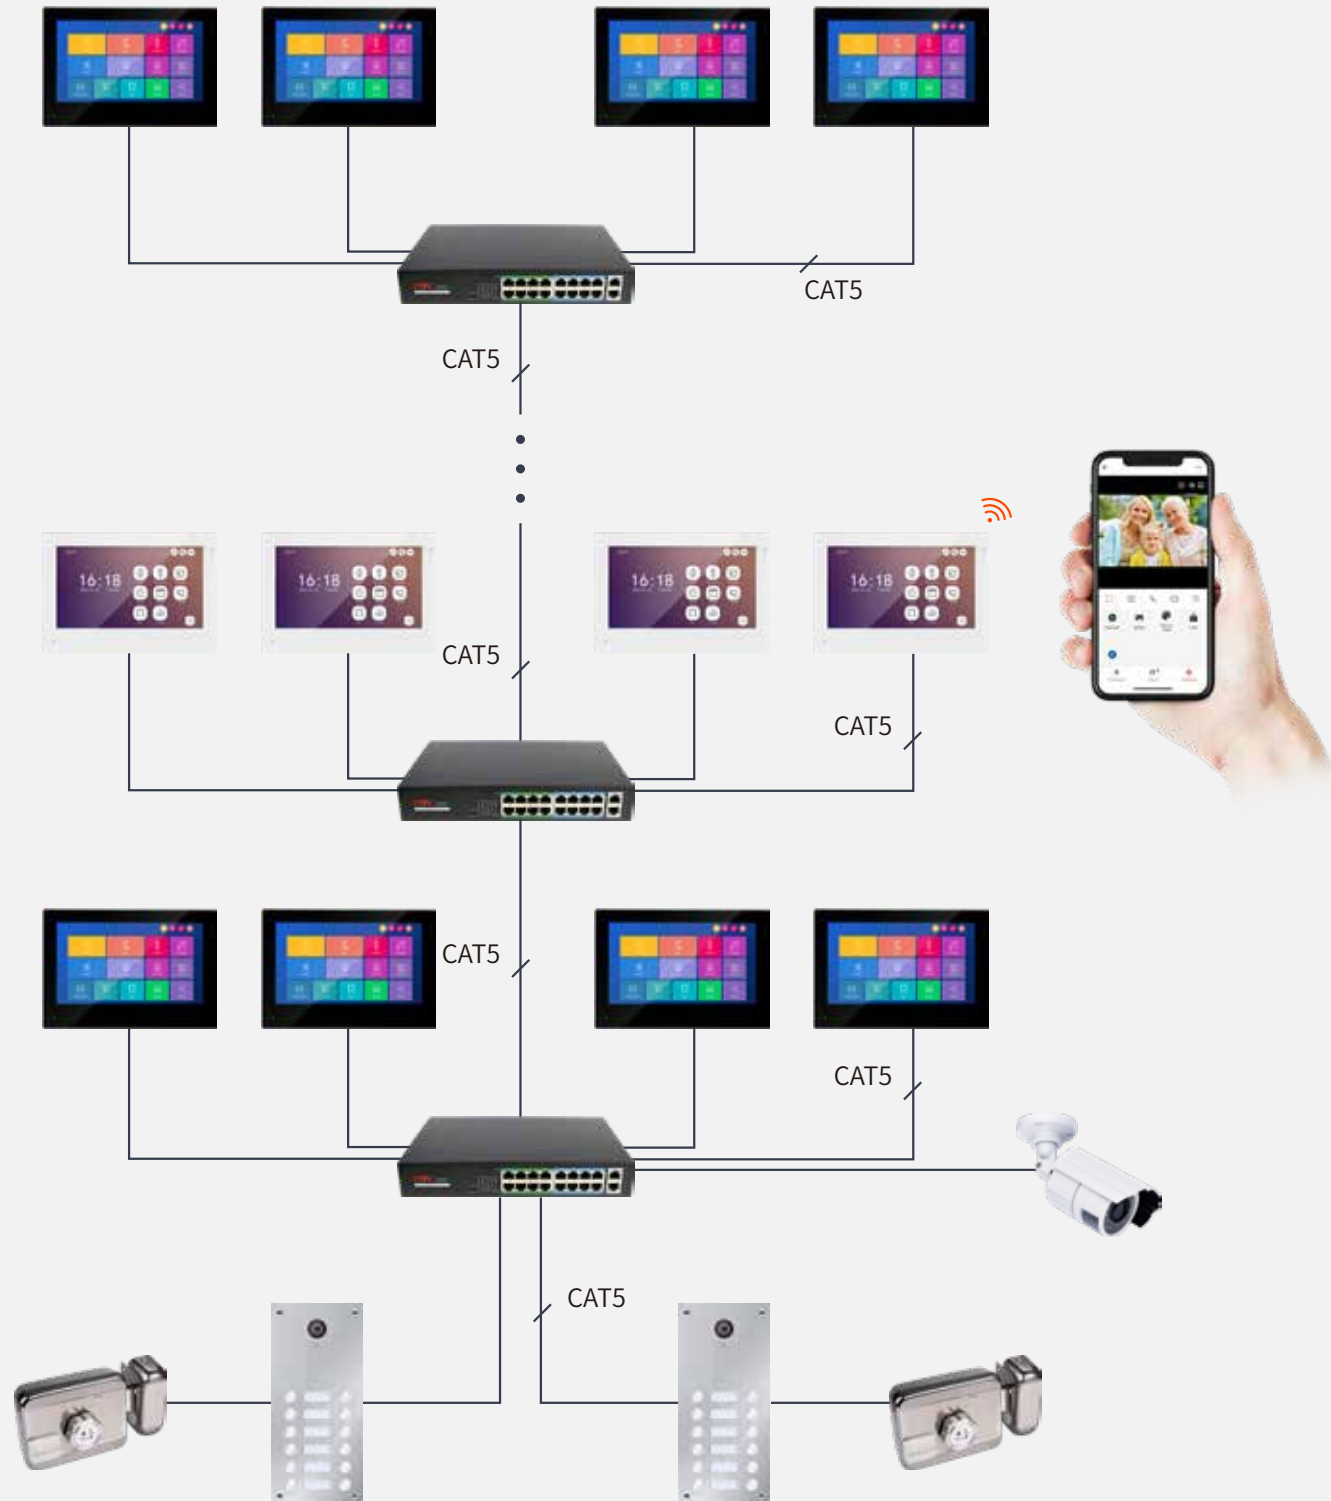

Connection Diagram

Digital TCP/IP Apartment System