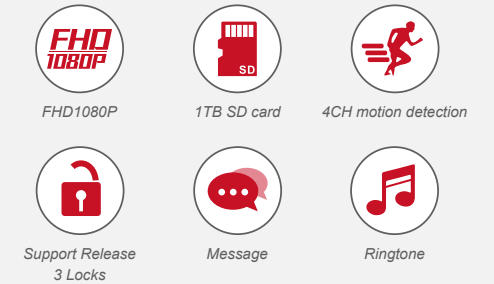

Dimension: 226 x 151x 23mm