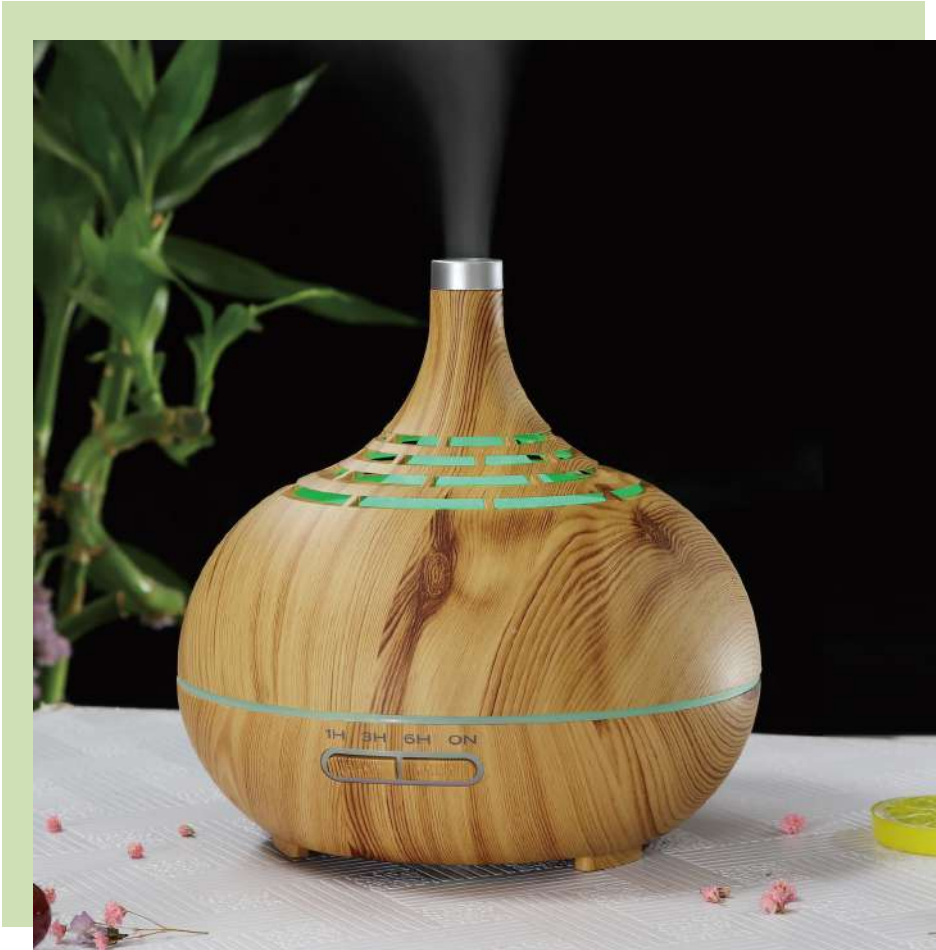

# Aroma Diffuser

167-30

GPS-09

Capacity:	400ML	Output:	DC24V
Material:	PP+ABS	power:	Max 12W
size:	168×168×155mm	Usage area:	20-40m²
weight:	340g	Frequency:	2.4MHZ
Input:	100V-240V AC	Noise:	< 35db(A)

GPS-10