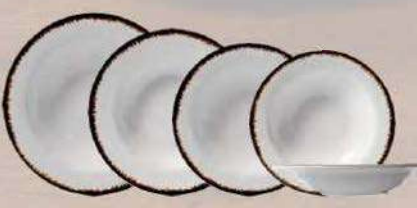

10"深盘 10" Pasta plate GPS-23 255×255×48mm 340g	9"深盘 9" Pasta plate GPS-24 230×230×45mm 250g
	8.78"深盘 8.78" Pasta plate GPS-25 223×223×36mm 284g	8"深盘 8" Pasta plate GPS-26 205×205×38mm 171g