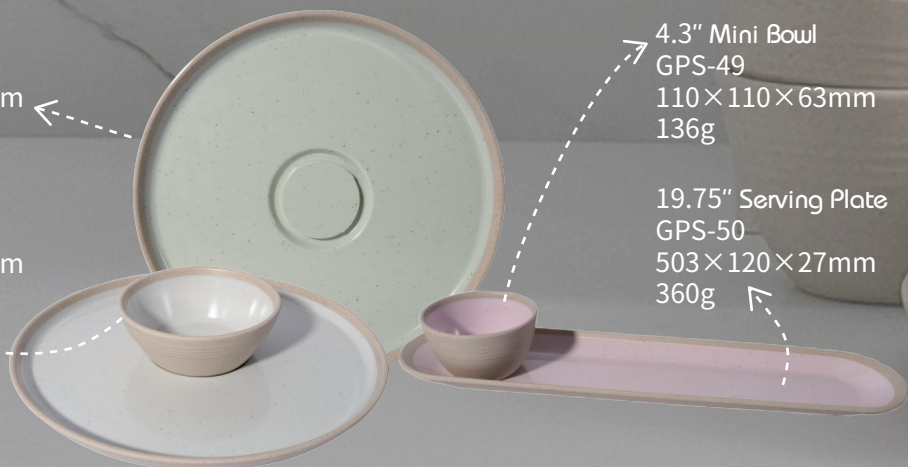

11" Round Serving Plate  
GPS-39  
280×270×30mm  
560g

RAW

3" Cup  
GPS-40  
76×76×77mm  
117g

4.4" Bowl  
GPS-41  
112×112×53mm  
141g

7" Salad Plate  
GPS-42  
182×182×22mm  
235g

4.3" Mini Bowl  
GPS-43  
110×110×63mm  
136g

6.7" Serving Bowl  
GPS-44  
205×205×53mm  
360g

6" Salad Plate  
GPS-45  
151×151×16mm  
117g

9" Salad Plate  
GPS-46  
228×228×25mm  
305g

14" Serving Tray  
GPS-47  
356×356×33mm  
950g

6" Bowl  
GPS-48  
154×154×60mm  
250g

4.3" Mini Bowl  
GPS-49  
110×110×63mm  
136g

19.75" Serving Plate  
GPS-50  
503×120×27mm  
360g

5.3" Saucer  
GPS-51  
135×135×15mm  
200g

3" Tea Cup  
GPS-52  
125×95×68mm  
122g

**RANDOM**

6" Bowl  
GPS-53  
150×138×70mm  
191g