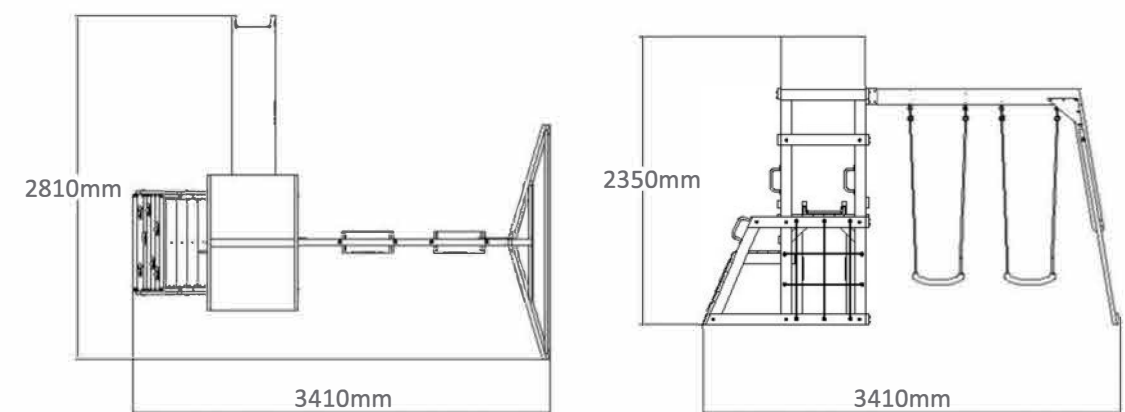

Size:1350*680*780mm(C)
Size:1350*1410*760mm(T)

Size:1590*640*855mm

Size:1830*420*2000mm

VEN002058

Size:1830*420*2000mm

17

oxford fabric liner

Size:2000*508*965mm

18

VEN002058

Size:3377*2520*2379mm

Size:3410*2810*2350mm

Size:3610*2770*2670mm

Size:3370*3770*2670mm

Size:5270*3060*2620mm

Size:4355*4490*2800mm

Size:840*650*1100mm

Size:850*900*500mm

Size:1200*975*760mm

Size:1128*1133*498mm

Size:900*850*500mm

Size:1210*890*510mm

Size:690*345*920mm

Size:730*380*920mm

Size:600*330*920mm

Size:1195*440*860mm

Size:730*390*930mm

Size:580*392*730mm

Size:720*395*920mm

Size:690*335*1100mm

Size:690*345*920mm

Size:728*332*1220mm