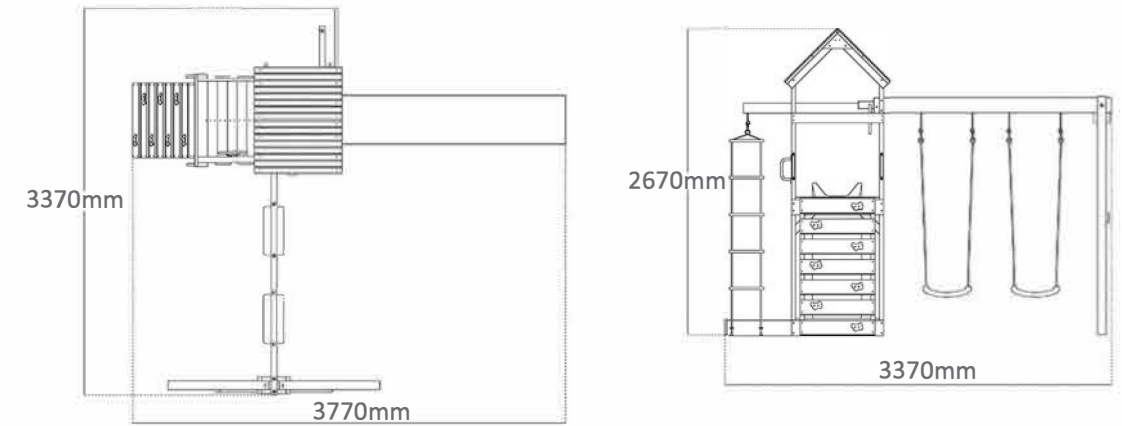

18

VEN002058

Size:3377*2520*2379mm

Size:3410*2810*2350mm

Size:3610*2770*2670mm

Size:3370*3770*2670mm

Size:5270*3060*2620mm

Size:4355*4490*2800mm

Size:3060*2800*2400mm

Size:2935*3260*2590mm

Size:3750*3550*2670mm

Size:3725*2225*2530mm

Size:2940*1900*2160mm

Size:2890*1870*2070mm

Size:1200*1200*200mm

Size:1350*1250*200mm

Size:800*600*500mm

Size:1200*1200*200mm

Size:1068*1200*1200mm

Size:1200*1565*1200mm

Size:750*850*1540mm

Size:1350*1350*1700mm

Size:1400*1200*1400mm

Size:1400*1200*1400mm

Size:840*650*1100mm

Size:850*900*500mm

Size:1200*975*760mm

Size:1128*1133*498mm

Size:900*850*500mm

Size:1210*890*510mm

Size:690*345*920mm

Size:730*380*920mm