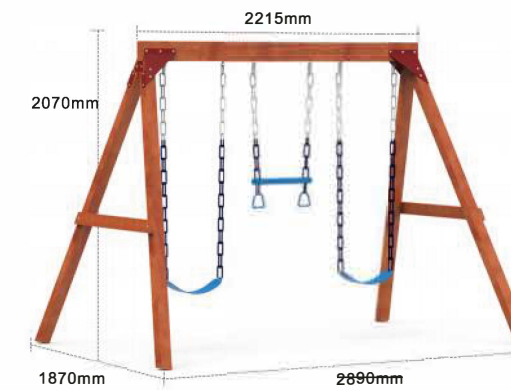

Size:1350*680*780mm(C)
Size:1350*1410*760mm(T)

Size:1590*640*855mm

Size:1830*420*2000mm

VEN002058

Size:1830*420*2000mm

17

oxford fabric liner

Size:2000*508*965mm

Size:3060*2800*2400mm

Size:2935*3260*2590mm

Size:3750*3550*2670mm

Size:3725*2225*2530mm

Size:2940*1900*2160mm

Size:2890*1870*2070mm

Size:1200*1200*200mm

Size:1350*1250*200mm

Size:800*600*500mm

Size:1200*1200*200mm

Size:1068*1200*1200mm

Size:1200*1565*1200mm

Size:750*850*1540mm

Size:1350*1350*1700mm

Size:1400*1200*1400mm

Size:1400*1200*1400mm

Size:600*330*920mm

Size:1195*440*860mm

Size:730*390*930mm

Size:580*392*730mm

Size:720*395*920mm

Size:690*335*1100mm

Size:690*345*920mm

Size:728*332*1220mm