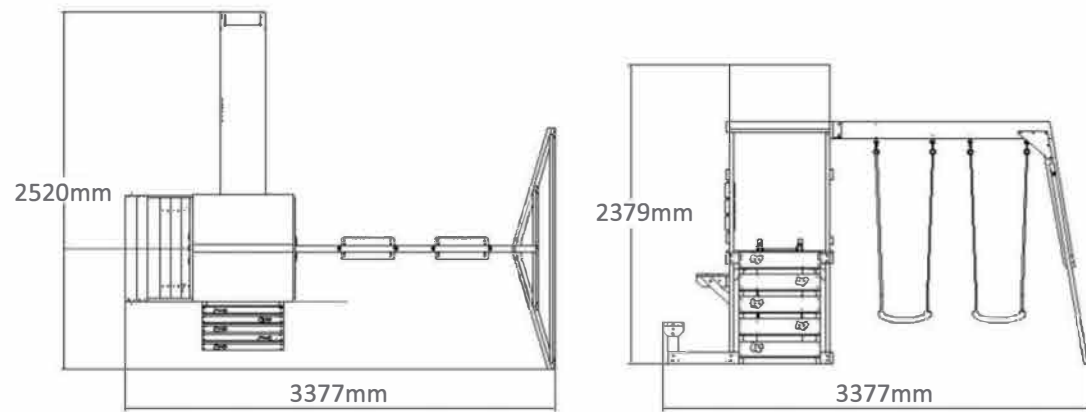

Size:1350*680*780mm(C)
Size:1350*1410*760mm(T)

Size:1590*640*855mm

Size:1830*420*2000mm

VEN002058

Size:1830*420*2000mm

17

oxford fabric liner

Size:2000*508*965mm

18

VEN002058

Size:3377*2520*2379mm

Size:3410*2810*2350mm

Size:3610*2770*2670mm

Size:3370*3770*2670mm

Size:5270*3060*2620mm

Size:4355*4490*2800mm

Size:840*650*1100mm

Size:850*900*500mm

Size:1200*975*760mm

Size:1128*1133*498mm

Size:900*850*500mm

Size:1210*890*510mm

Size:690*345*920mm

Size:730*380*920mm

Size:600*330*920mm

Size:1195*440*860mm

Size:730*390*930mm

Size:580*392*730mm

Size:720*395*920mm

Size:690*335*1100mm

Size:690*345*920mm

Size:728*332*1220mm