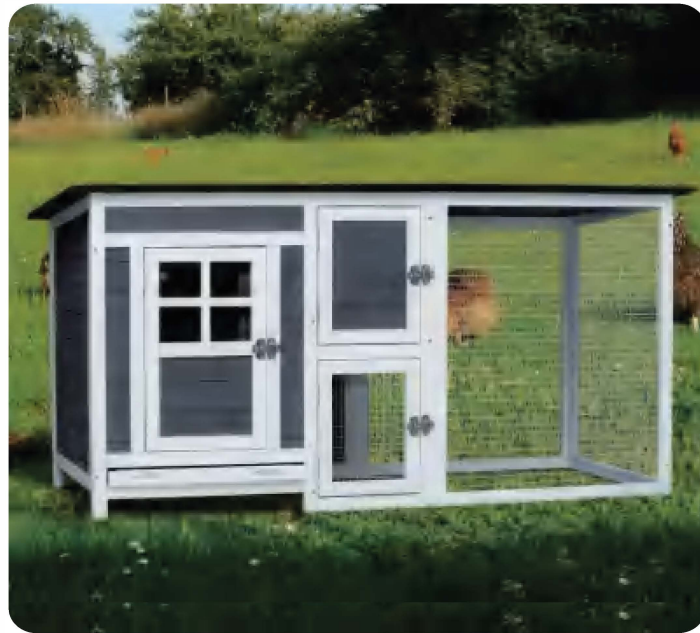

Outdoor Product Catalog

Size:670*465*997mm

Size:1300*550*1800mm

Size:695*520*1420mm

VEN002058

Size:695*520*1420mm

Size:1300*550*1800mm

Size:700*540*1790mm

Size:710*395*720mm

Size:400*400*500mm

Size:886*379*870mm

Size:560*370*808mm

Size:791*370*800mm

Size:1500*600*930mm

Size:1800*660*1000mm

Size:1750*660*1000mm(House)
Size:800*686*790mm(Run)

Size:1600*748*793mm

Size:1660*1185*1120mm

Size:1425*890*864mm(House)
Size:1340*788*690mm(Run)

Size:2244*806*1073mm