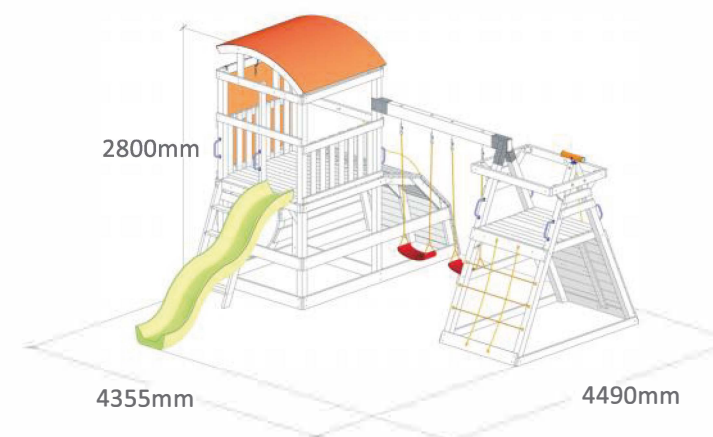

Size:1350*680*780mm(C)
Size:1350*1410*760mm(T)

Size:1590*640*855mm

Size:1830*420*2000mm

VEN002058

Size:1830*420*2000mm

17

oxford fabric liner

Size:2000*508*965mm

18

VEN002058

Size:3377*2520*2379mm

Size:3410*2810*2350mm

Size:3610*2770*2670mm

Size:3370*3770*2670mm

Size:5270*3060*2620mm

Size:4355*4490*2800mm

Size:3060*2800*2400mm

Size:2935*3260*2590mm

Size:3750*3550*2670mm

Size:3725*2225*2530mm

Size:2940*1900*2160mm

Size:2890*1870*2070mm

Size:1200*1200*200mm

Size:1350*1250*200mm

Size:800*600*500mm

Size:1200*1200*200mm

Size:1068*1200*1200mm

Size:1200*1565*1200mm

Size:750*850*1540mm

Size:1350*1350*1700mm

Size:1400*1200*1400mm

Size:1400*1200*1400mm