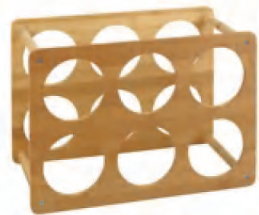

Beer cooler stick 2pk

Dia. 3.3 x 21.5 cm

GPS-106

PS Beer Cup

600ml

GPS-110

Beach Wine Cup with Holder

Dia.4.6/5.6 x 43cm

GPS-111

Beer Cap Wood Box

17 x 12 x 24 cm

GPS-112

Bamboo Wine Bottle Rack

35 x 19 x 24 cm

GPS-113

Bamboo Wine Bottle Rack