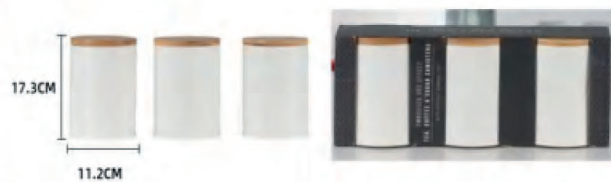

GPS-31

Cookie Storage Bin

Dia.13.5 x H 16 cm

GPS-33

Kitchen Canister Set
with Bamboo Lid

Dia.11.2 x H 17.3 cm