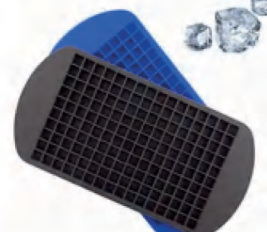

Plastic Pop-Out Ice Cube Tray

30 x 11.7 x 2.8 cm

GPS-89

Silicone Ice Ball Mold

12.5 x 12.5 x 4 cm

GPS-90

Silicone Ice Ball Mold

18 x 12.7 x 5 cm