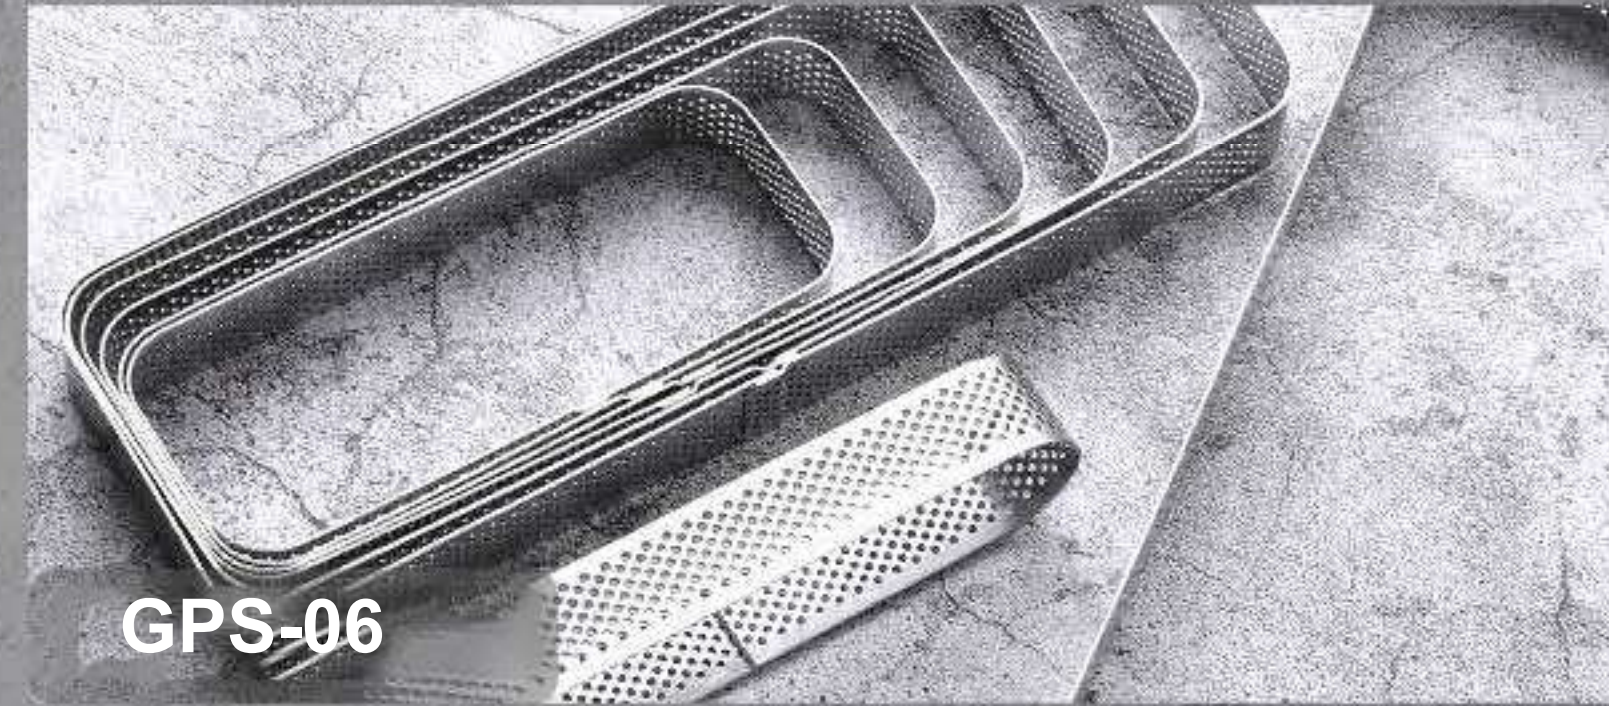

Tart Ring For Baking

• **Oval Shape**
Tart Ring Set Of 7

GPS-06

Rectangle Shape