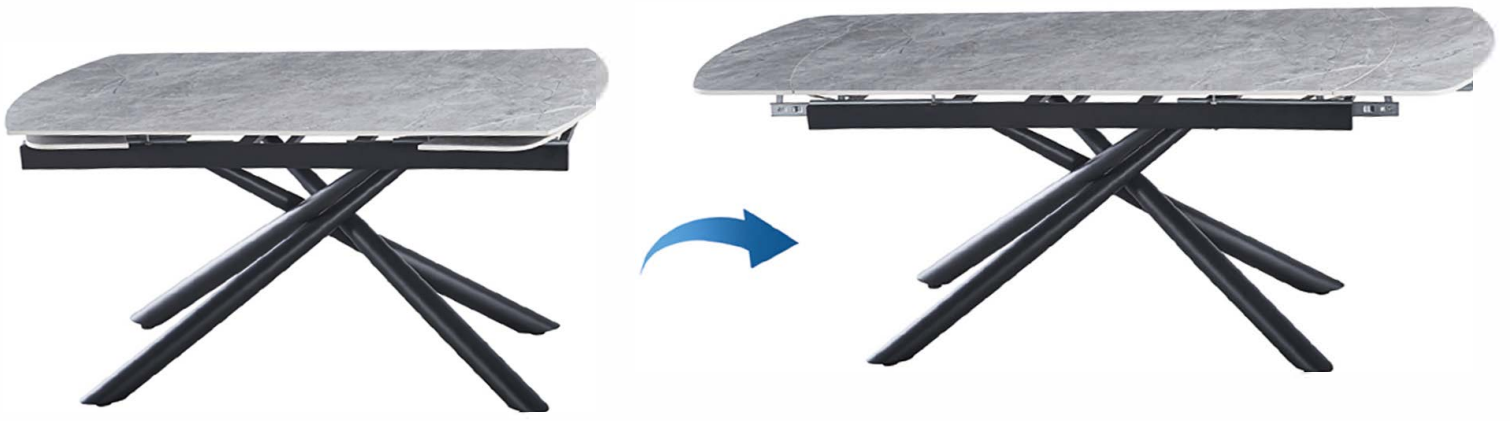

Home Furniture Catalog

▪ 1500x900x760mm

▪ (1500+250+250)x900x760mm

▪ 1400x800x750mm

> Comfortable Restaurant Series
CREATING
A NEW
ORIENTATION
OF HOME

▪ 1000x1000x750mm

▪ 1800x900x750mm

▪ 1600x900x750mm

▪ 1800x900x750mm

▪ 1400x800x750mm

1400x800x750mm

A GOOD TABLE, AN
ELEGANT AND
COMFORTABLE
ENVIRONMENT,
YOU CAN ENJOY
YOUR OWN
COMFORT IN THE
PURE SPACE

■ 1400/1700x800x750mm

■ 1400/1700x800x750mm

■ 1600/2000x900x750mm

▪ 1600/2000x900x750mm

▪ 1800x900x750mm

▪ 2000x1000x750mm

INCOMPAR -TABLE

THERE IS NO EARTHLY NOISE AND TROUBLE, THERE IS NO SECULAR
COMPLEXITY AND HELPLESSNESS IN THE POPULAR
TUNE OF HIS TONE, SO THAT LIFE BECOMES

▪ 1400x800x750mm