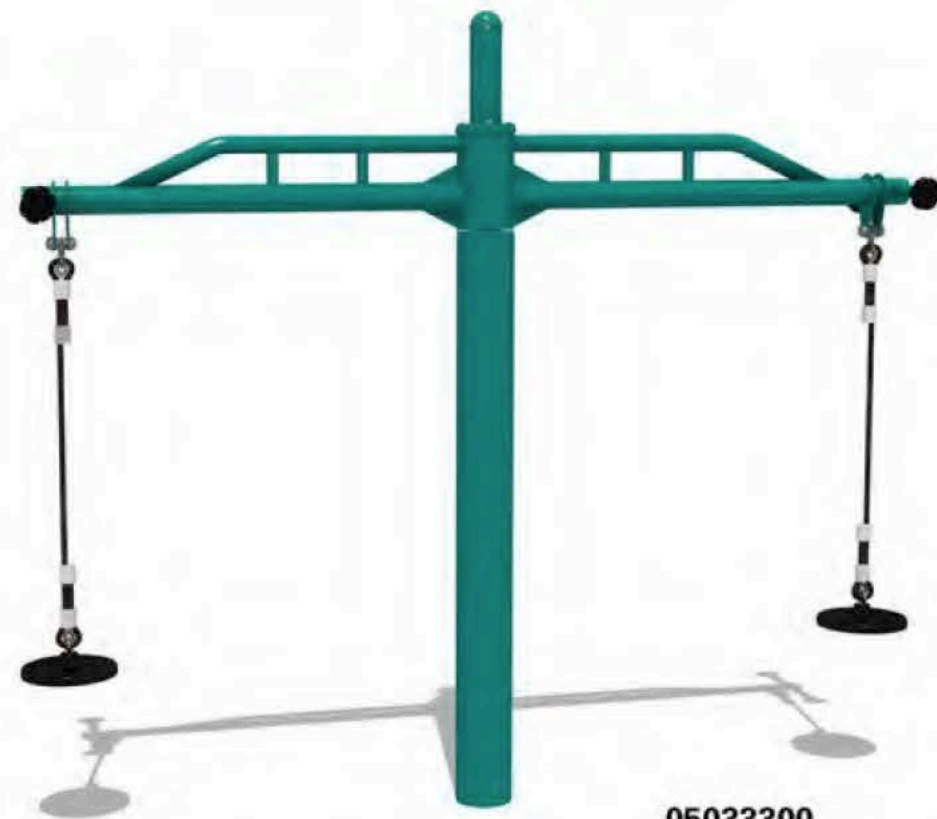

360° invincible
rotation, play High!

05041400

05050205

Rotating axles, rotating undulating body Like a spinning top that never stops, like a whirlpool set off by waves The great fun brought by small spins will make children happy from the heart Rotating amusement equipment is in a dynamic situation, The ability to adjust and control the body's center of gravity and posture coordination, Mainly exercise arm strength and body balance, but also cultivate the child's courage and bravery Hand-held rotation, seated rotation, hand-held rotation, cage rotation, rich function realization types Under the premise of ensuring safety, a variety of choices can be made according to needs.

05033300

05041700

05040500

PRODUCT INFORMATION

Product Number	Product Name	Age(years)	Total Height (cm)	Drop Height (cm)	Minimum Space (cm)	Safety Zone (cm)
05041400	-	6+	250	225	Ø 150	450 × 450
05033300	-	6+	220	46	250 × 40	550 × 340