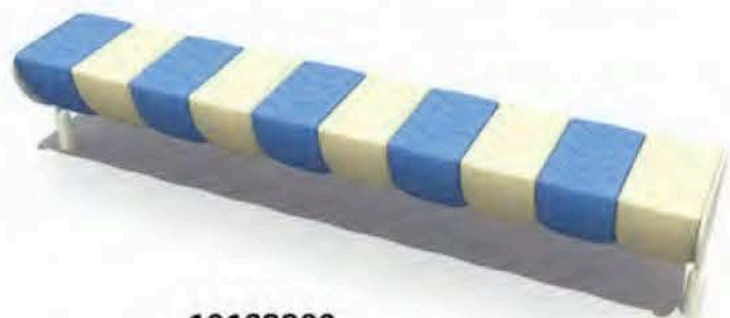

10163900

10165100

PRODUCT INFORMATION

Product Number	Product Name	Age(years)	Total Height (cm)	Drop Height (cm)	Minimum Space (cm)	Safety Zone (cm)
10051500	-	5+	170	140	230X145	530x445
10163900	-	3+	53	53	275x42	575x342
02991749	-	5+	160	-	420x28	720x328
02991708	-	3+	171	-	442x104	742x404

PRODUCT INFORMATION

Product Number	Product Name	Age(years)	Total Height (cm)	Drop Height (cm)	Minimum Space (cm)	Safety Zone (cm)
10165200	-	3+	150	59	330 x 350	630 x 650
10165100	-	3+	173	58	330 x 330	630 x 630
10163800	-	3+	104	-	170 x 80	470 x 380
10162200	-	3+	104	-	165 x 90	465 x 390