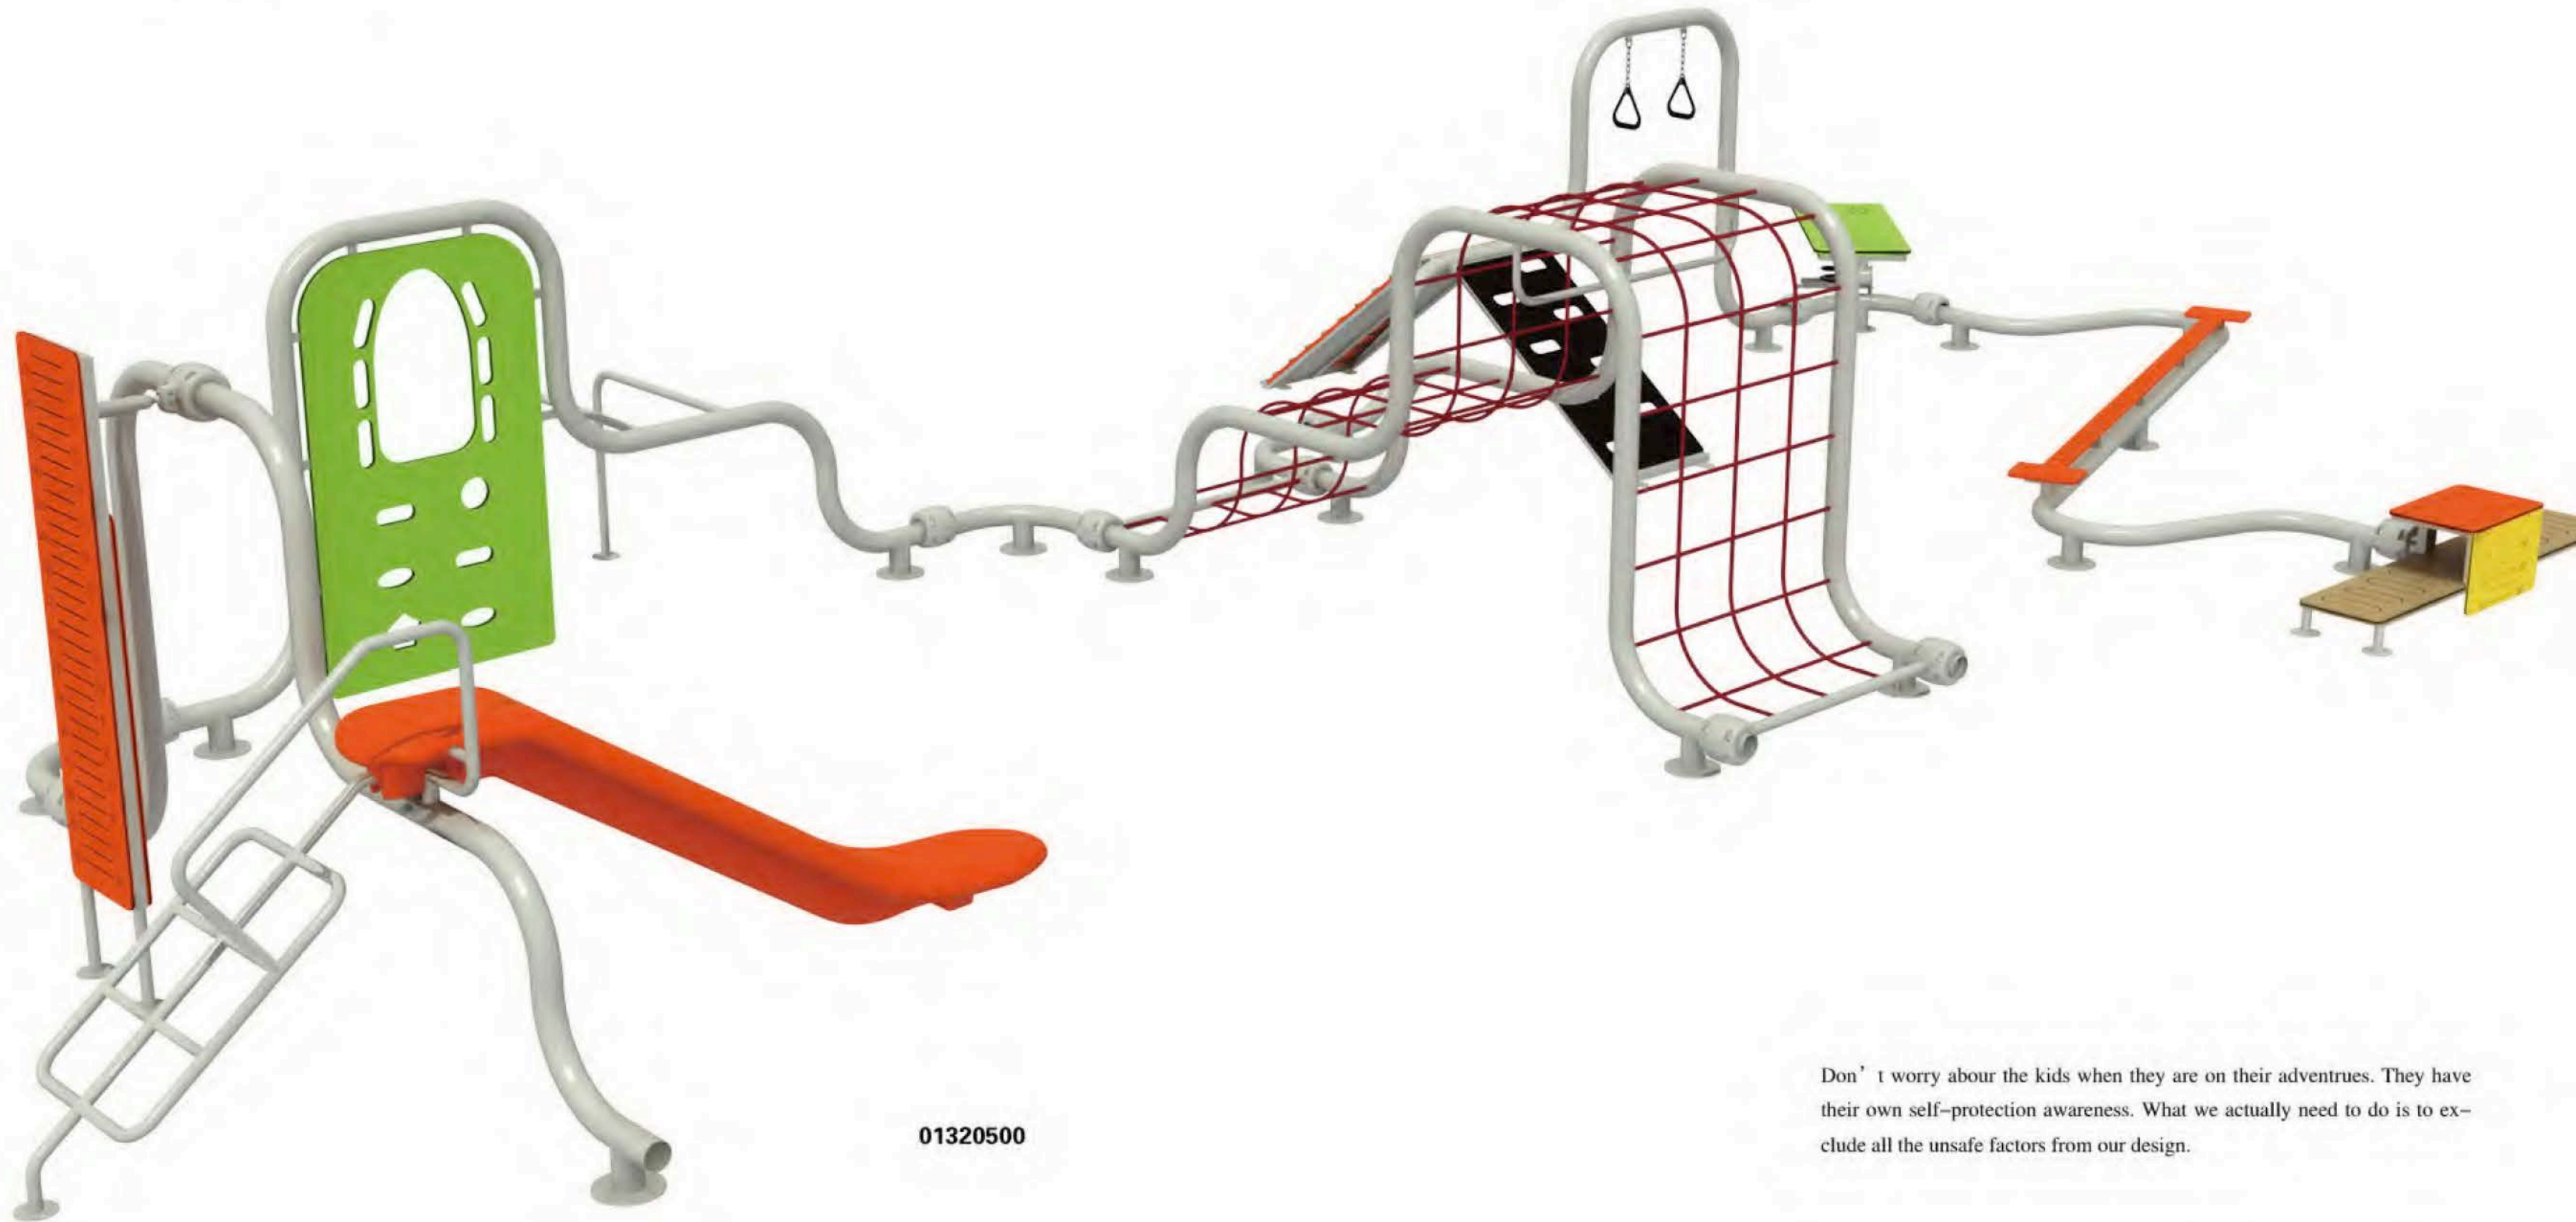

01320500

Don't worry about the kids when they are on their adventures. They have their own self-protection awareness. What we actually need to do is to exclude all the unsafe factors from our design.

PRODUCT INFORMATION

Product Number	Product Name	Age(years)	Total Height (cm)	Drop Height (cm)	Minimum Space (cm)	Safety Zone (cm)
01320500	-	5+	215	176	1200 × 570	1600 × 870