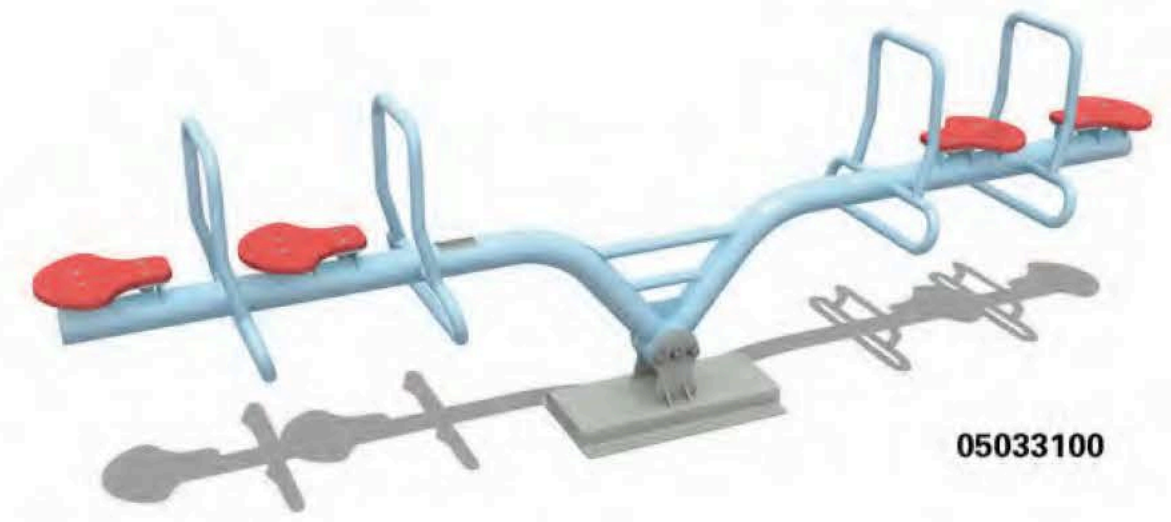

Childhood Libra, one side is accompany and the other side is memory

Seesaw, with natural magic, simple Up and Down game, interprets the joy of infinite loop. With cartoon fun design, it abandons the traditional monotonous old seesaw style, adopts new structural appearance. The moment when the children sit down, they have a wonderful fun. With both cute shapes and more functions and gameplay, it is filled with childhood laughter and conveys the fun of seesaw interaction.

05033600

PRODUCT INFORMATION

Product Number	Product Name	Age(years)	Total Height (cm)	Drop Height (cm)	Minimum Space (cm)	Safety Zone (cm)
05033600	-	3+	75	54	260 × 40	560 × 340

05033100

05033500

PRODUCT INFORMATION

Product Number	Product Name	Age(years)	Total Height (cm)	Drop Height (cm)	Minimum Space (cm)	Safety Zone (cm)
05033100	-	3+	95	66	310 × 50	610 × 350
05033500	-	3+	100	54	240 × 100	540 × 400