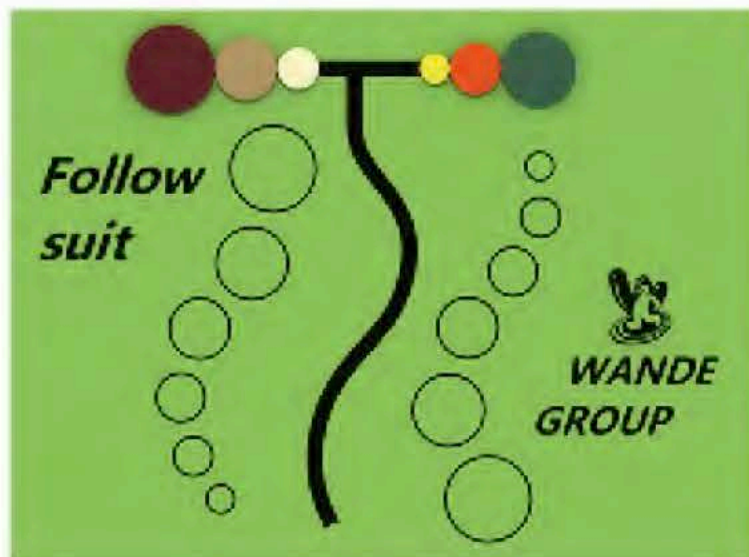

81071312

PRODUCT INFORMATION

Product Number	Product Name	Age(years)	Total Height (cm)	Drop Height (cm)	Minimum Space (cm)	Safety Zone (cm)
81071313	-	5+	59	-	80 x 3	380 x 303
81071315	-	5+	59	-	80 x 3	380 x 303
81071312	-	5+	59	-	80 x 2	380 x 302
81071317	-	5+	59	-	80 x 3	380 x 303

PRODUCT INFORMATION

Product Number	Product Name	Age(years)	Total Height (cm)	Drop Height (cm)	Minimum Space (cm)	Safety Zone (cm)
81071354	-	5+	40	-	80 x 3	380 x 303
81071311	-	5+	59	-	80 x 2	380 x 302
81071366	-	5+	40	-	80 x 3	380 x 303
81071316	-	5+	59	-	80 x 2	380 x 302