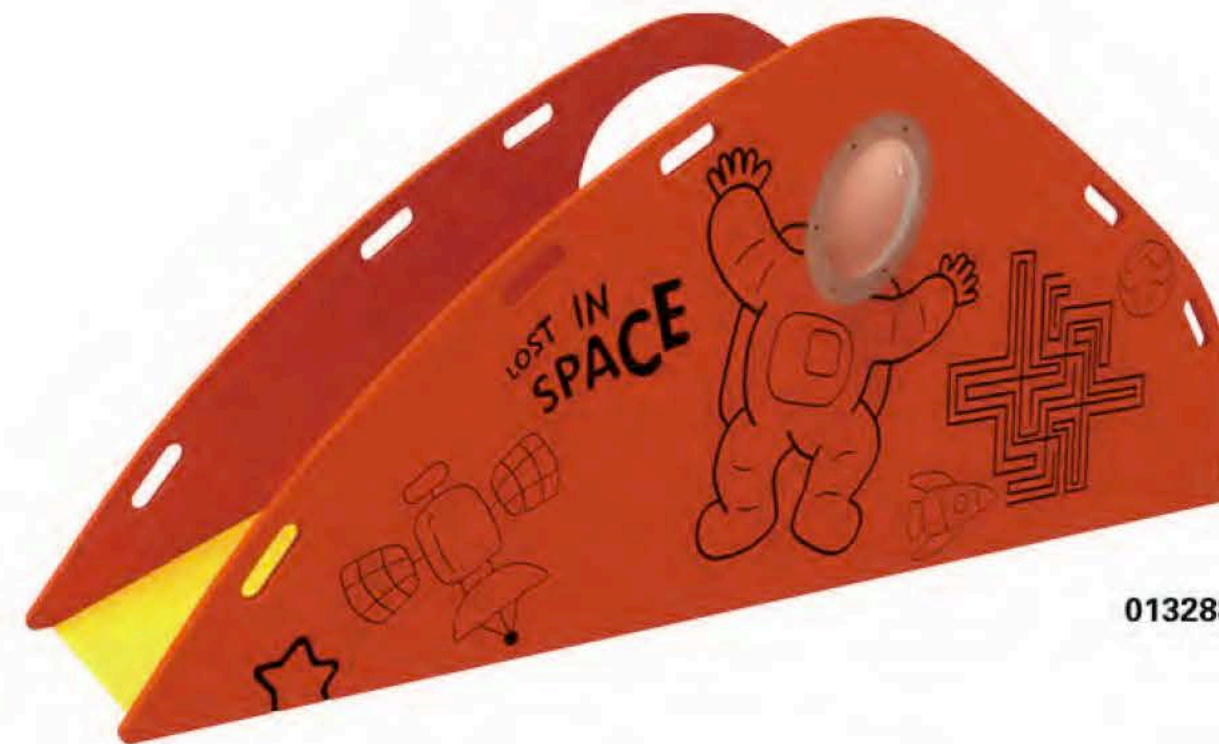

01320500

Don't worry about the kids when they are on their adventures. They have their own self-protection awareness. What we actually need to do is to exclude all the unsafe factors from our design.

PRODUCT INFORMATION

Product Number	Product Name	Age(years)	Total Height (cm)	Drop Height (cm)	Minimum Space (cm)	Safety Zone (cm)
01320500	-	5+	215	176	1200 × 570	1600 × 870

01329000

01328900

01328800

01329100

01328600

01328700