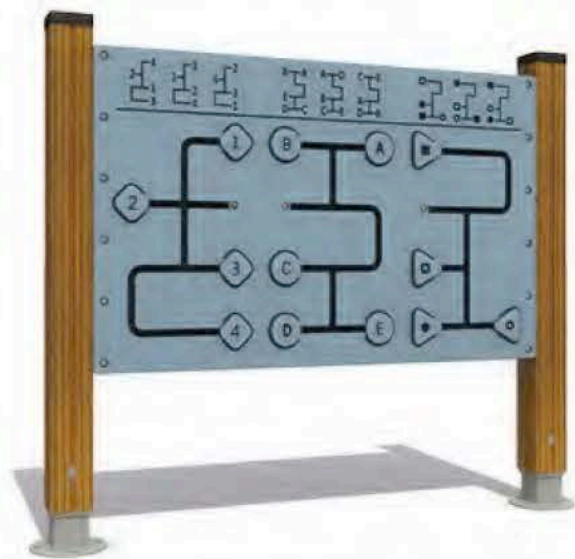

81071333

81071327

81071334

PRODUCT INFORMATION

Product Number	Product Name	Age(years)	Total Height (cm)	Drop Height (cm)	Minimum Space (cm)	Safety Zone (cm)
81071333	-	5+	110	-	59 x 48	359 x 348
81071327	-	5+	100	-	59 x 54	359 x 354
81071334	-	5+	240	-	115 x 10	415 x 310