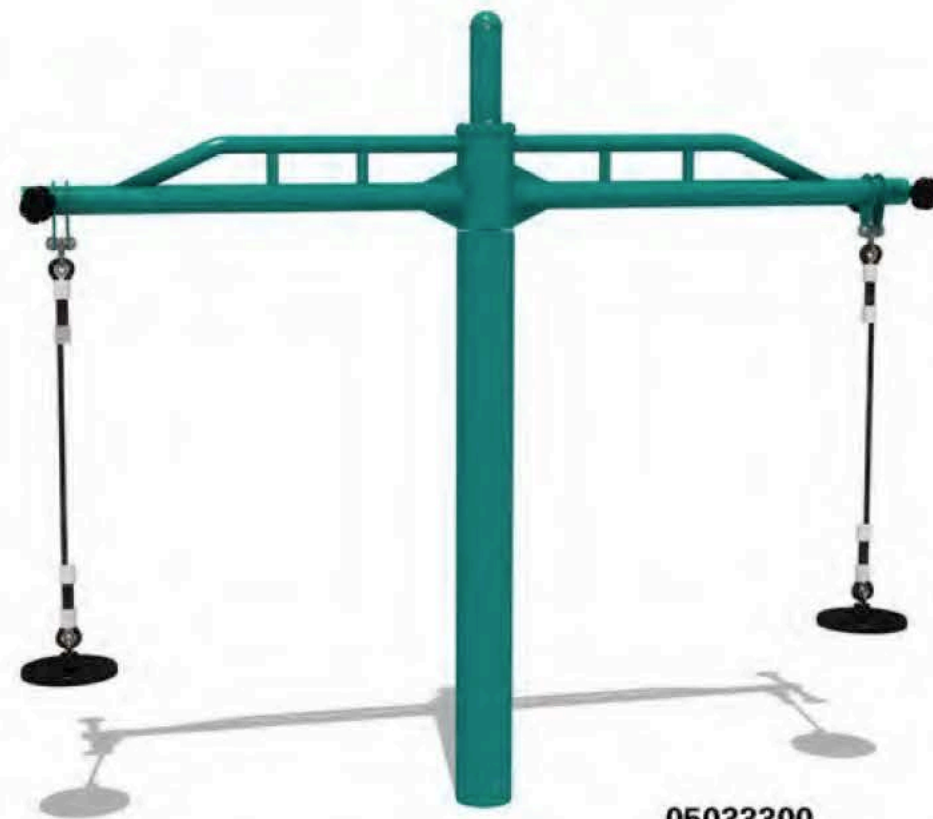

360° invincible
rotation, play High!

05041400

05050205

Rotating axles, rotating undulating body Like a spinning top that never stops, like a whirlpool set off by waves The great fun brought by small spins will make children happy from the heart Rotating amusement equipment is in a dynamic situation, The ability to adjust and control the body's center of gravity and posture coordination, Mainly exercise arm strength and body balance, but also cultivate the child's courage and bravery Hand-held rotation, seated rotation, hand-held rotation, cage rotation, rich function realization types Under the premise of ensuring safety, a variety of choices can be made according to needs.

05033300

05041700

05040500

PRODUCT INFORMATION

Product Number	Product Name	Age(years)	Total Height (cm)	Drop Height (cm)	Minimum Space (cm)	Safety Zone (cm)
05041400	-	6+	250	225	Ø 150	450 × 450
05033300	-	6+	220	46	250 × 40	550 × 340