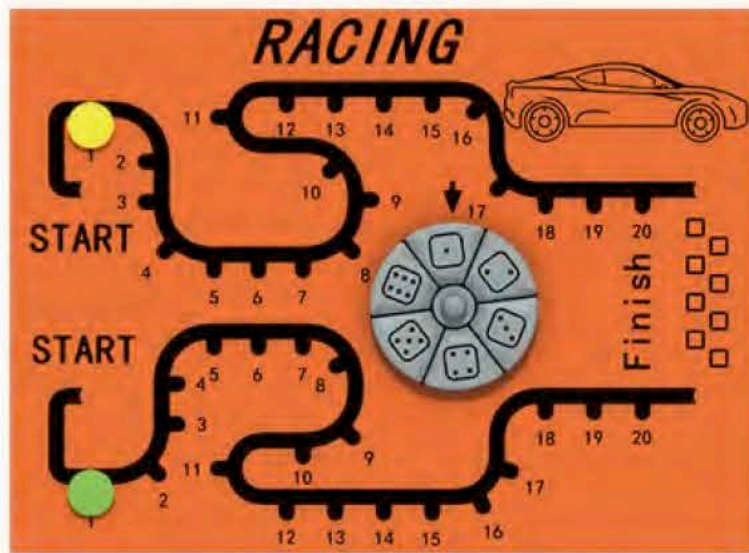

81071313

PRODUCT INFORMATION

Product Number	Product Name	Age(years)	Total Height (cm)	Drop Height (cm)	Minimum Space (cm)	Safety Zone (cm)
81071313	-	5+	59	-	80 x 3	380 x 303
81071315	-	5+	59	-	80 x 3	380 x 303
81071312	-	5+	59	-	80 x 2	380 x 302
81071317	-	5+	59	-	80 x 3	380 x 303

PRODUCT INFORMATION

Product Number	Product Name	Age(years)	Total Height (cm)	Drop Height (cm)	Minimum Space (cm)	Safety Zone (cm)
81071354	-	5+	40	-	80 x 3	380 x 303
81071311	-	5+	59	-	80 x 2	380 x 302
81071366	-	5+	40	-	80 x 3	380 x 303
81071316	-	5+	59	-	80 x 2	380 x 302