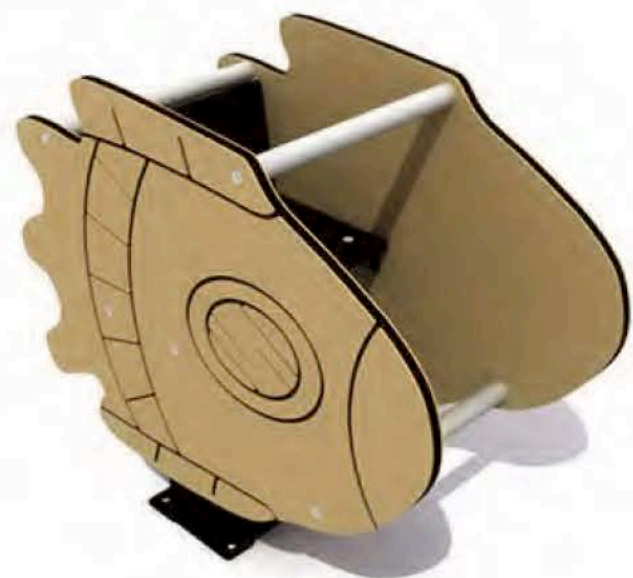

05021900

PRODUCT INFORMATION

Product Number	Product Name	Age(years)	Total Height (cm)	Drop Height (cm)	Minimum Space (cm)	Safety Zone (cm)
05021900	-	3+	70	44	70 x 35	370 x 335
05021700	-	3+	70	44	75 x 35	375 x 335
05020702	-	3+	70	44	75 x 40	375 x 340
05022000	-	3+	75	44	70 x 35	370 x 335

Return to climbing, sweat,
explore, and think

Riding a wooden horse, swinging, imagining that he is the hero of the horse Rooted in childhood dreams, want to be a child who will never grow up Combining a variety of interesting shapes, the visual fusion is extremely high, and the environment is integrated There are not only rocking horses, but also flowers, turtles, sharks, planes, etc., with lovely shapes, bright colors, and fun to shake Swing equipment is mainly to exercise the control of the child's body center of gravity Help the child's vestibular development, improve the body's control and coordination skills The swing equipment is a very important equipment composed of children's area With its small area requirement, diversity, and easy operation, more than 100 kinds of shapes are arbitrarily matched in the design of the children's area.

PRODUCT INFORMATION

Product Number	Product Name	Age(years)	Total Height (cm)	Drop Height (cm)	Minimum Space (cm)	Safety Zone (cm)
05060300	-	5+	180	54	240 x 110	540 x 410
05060100	-	5+	140	54	310 x 150	610 x 450