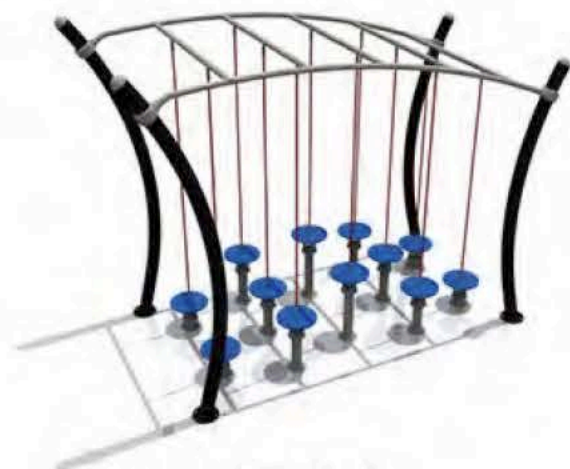

Children's vitality and potential is unlimited. During their childhood, we should help them develop their independent thinking ability and protect their curiosity through exploration and experiences, since those are basic to independent thinking. Creating more situations for children to think is the basic function of our facilities.

03150100

PRODUCT INFORMATION

Product Number	Product Name	Age(years)	Total Height (cm)	Drop Height (cm)	Minimum Space (cm)	Safety Zone (cm)
03150400	-	7+	220	220	514 x 301	815 x 605
03150100	-	7+	295	63	390 x 182	695 x 480
03150600	-	7+	225	210	182 x 30	480 x 330
03150900	-	7+	275	238	331 x 73	635 x 373
03150200	-	7+	319	75	497 x 182	800 x 485

PRODUCT INFORMATION

Product Number	Product Name	Age(years)	Total Height (cm)	Drop Height (cm)	Minimum Space (cm)	Safety Zone (cm)
03150800	-	7+	41	41	269 x 160	569 x 460
03150500	-	7+	60	60	290 x 168	590 x 470
03151000	-	7+	44	44	209 x 720	510 x 375
03150700	-	7+	133	75	305 x 213	605 x 513
03154000	-	7+	33	33	447 x 69	747 x 369
03150300	-	7+	2	2	403 x 118	703 x 418