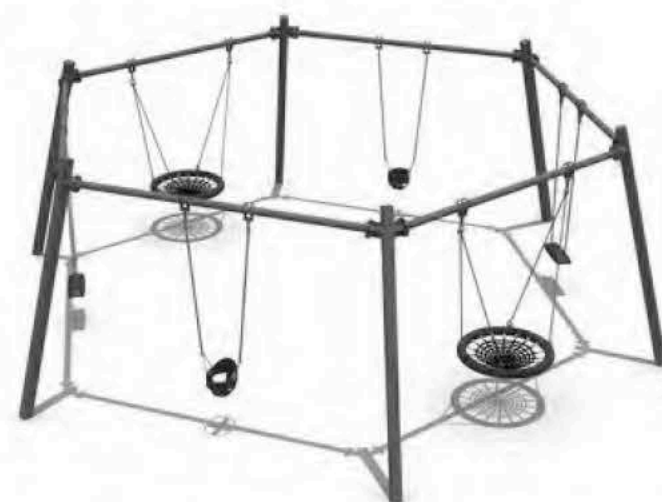

Swing, sway the happy track in childhood time

Swing is the most interesting device engraved in childhood memory. Resting leisure time, the swing that swings gently, swaying the trajectory of childhood happiness through the light. When swinging, the body will swing back and forth with the swing. Between the rapidly changing state of forward and backward. Can coordinate the balance of the body, Promote the development of children's brain and cerebellum and the coordination of limbs. The grasp of the child's muscles, grasping the multi-dimensional direction, has greatly improved.

PRODUCT INFORMATION

Product Number	Product Name	Age(years)	Total Height (cm)	Drop Height (cm)	Minimum Space (cm)	Safety Zone (cm)
04020105	-	3+	258	150	766 × 170	1066 × 480

PRODUCT INFORMATION

Product Number	Product Name	Age(years)	Total Height (cm)	Drop Height (cm)	Minimum Space (cm)	Safety Zone (cm)
04020101	-	3+	258	150	420 × 170	720 × 570
04020102	-	3+	258	150	420 × 170	720 × 570

04020311

04020405

04020309

04020306

04020407

04020408

PRODUCT INFORMATION

Product Number	Product Name	Age(years)	Total Height (cm)	Drop Height (cm)	Minimum Space (cm)	Safety Zone (cm)
04020311	-	3+	260	150	2002 × 603	2402 × 1103
04020309	-	3+	258	150	1030 × 920	1430 × 1420
04020306	-	3+	267	150	773 × 672	1173 × 1172