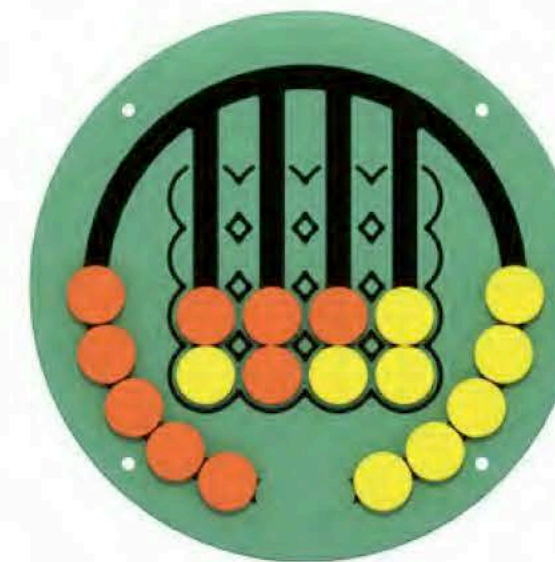

81071324

PRODUCT INFORMATION

Product Number	Product Name	Age(years)	Total Height (cm)	Drop Height (cm)	Minimum Space (cm)	Safety Zone (cm)
02992707	-	3+	120	-	145 × 17	445 × 317
02992703	-	3+	120	-	117 × 17	417 × 317
02992714	-	3+	120	-	286 × 17	586 × 317
02992715	-	3+	120	-	245 × 17	545 × 317

PRODUCT INFORMATION

Product Number	Product Name	Age(years)	Total Height (cm)	Drop Height (cm)	Minimum Space (cm)	Safety Zone (cm)
81071324	-	5+	37	-	37 × 2	337 × 302
81071324	-	5+	37	-	37 × 2	337 × 302
81071319	-	5+	83	-	90 × 11	390 × 311