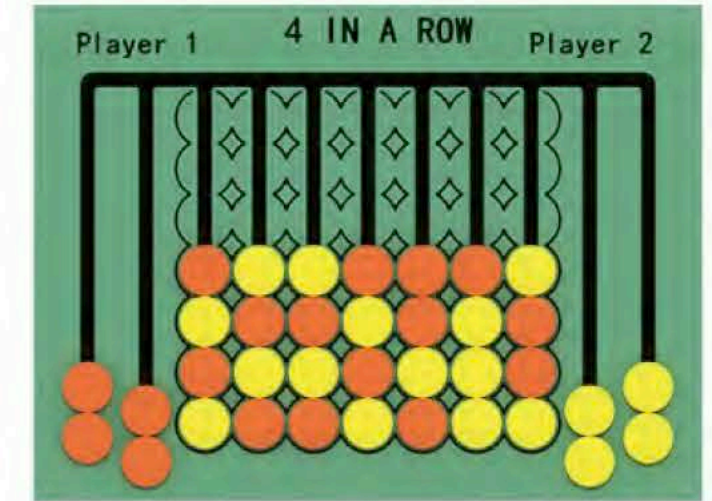

81071311

PRODUCT INFORMATION

Product Number	Product Name	Age(years)	Total Height (cm)	Drop Height (cm)	Minimum Space (cm)	Safety Zone (cm)
81071313	-	5+	59	-	80 x 3	380 x 303
81071315	-	5+	59	-	80 x 3	380 x 303
81071312	-	5+	59	-	80 x 2	380 x 302
81071317	-	5+	59	-	80 x 3	380 x 303

PRODUCT INFORMATION

Product Number	Product Name	Age(years)	Total Height (cm)	Drop Height (cm)	Minimum Space (cm)	Safety Zone (cm)
81071354	-	5+	40	-	80 x 3	380 x 303
81071311	-	5+	59	-	80 x 2	380 x 302
81071366	-	5+	40	-	80 x 3	380 x 303
81071316	-	5+	59	-	80 x 2	380 x 302