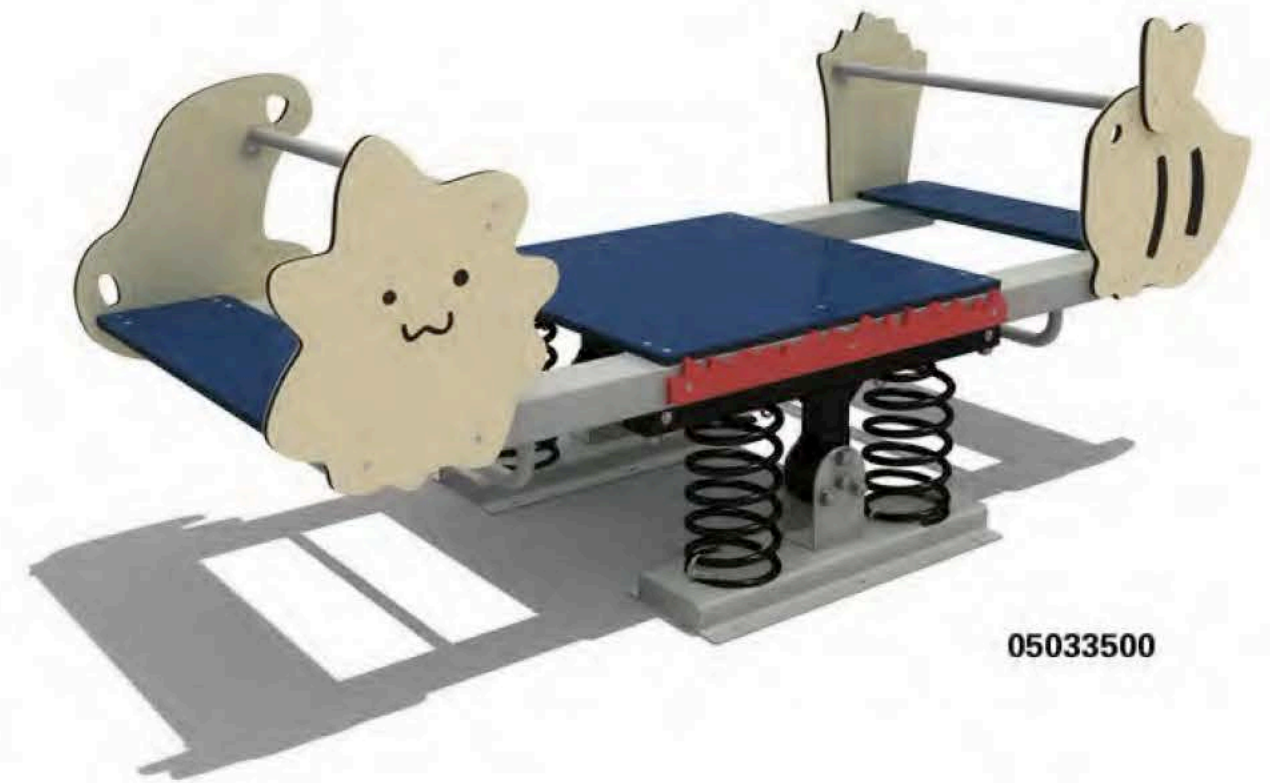

05033500

PRODUCT INFORMATION

Product Number	Product Name	Age(years)	Total Height (cm)	Drop Height (cm)	Minimum Space (cm)	Safety Zone (cm)
05033100	-	3+	95	66	310 × 50	610 × 350
05033500	-	3+	100	54	240 × 100	540 × 400