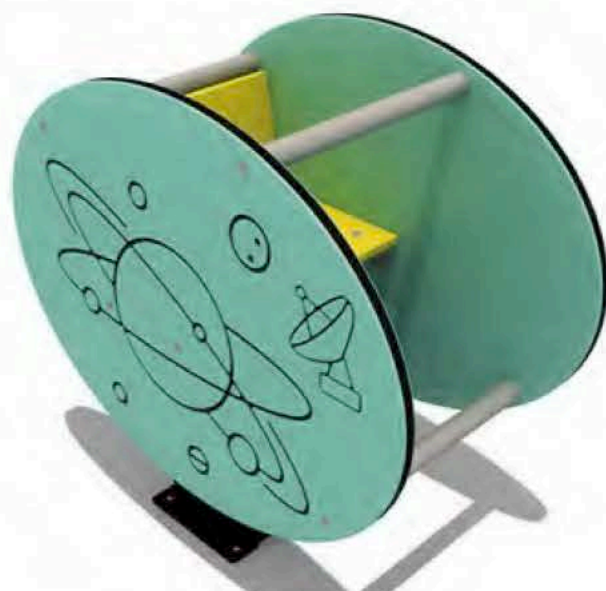

05021700

PRODUCT INFORMATION

Product Number	Product Name	Age(years)	Total Height (cm)	Drop Height (cm)	Minimum Space (cm)	Safety Zone (cm)
05021900	-	3+	70	44	70 x 35	370 x 335
05021700	-	3+	70	44	75 x 35	375 x 335
05020702	-	3+	70	44	75 x 40	375 x 340
05022000	-	3+	75	44	70 x 35	370 x 335

Return to climbing, sweat,
explore, and think

Riding a wooden horse, swinging, imagining that he is the hero of the horse Rooted in childhood dreams, want to be a child who will never grow up Combining a variety of interesting shapes, the visual fusion is extremely high, and the environment is integrated There are not only rocking horses, but also flowers, turtles, sharks, planes, etc., with lovely shapes, bright colors, and fun to shake Swing equipment is mainly to exercise the control of the child's body center of gravity Help the child's vestibular development, improve the body's control and coordination skills The swing equipment is a very important equipment composed of children's area With its small area requirement, diversity, and easy operation, more than 100 kinds of shapes are arbitrarily matched in the design of the children's area.

PRODUCT INFORMATION

Product Number	Product Name	Age(years)	Total Height (cm)	Drop Height (cm)	Minimum Space (cm)	Safety Zone (cm)
05060300	-	5+	180	54	240 x 110	540 x 410
05060100	-	5+	140	54	310 x 150	610 x 450