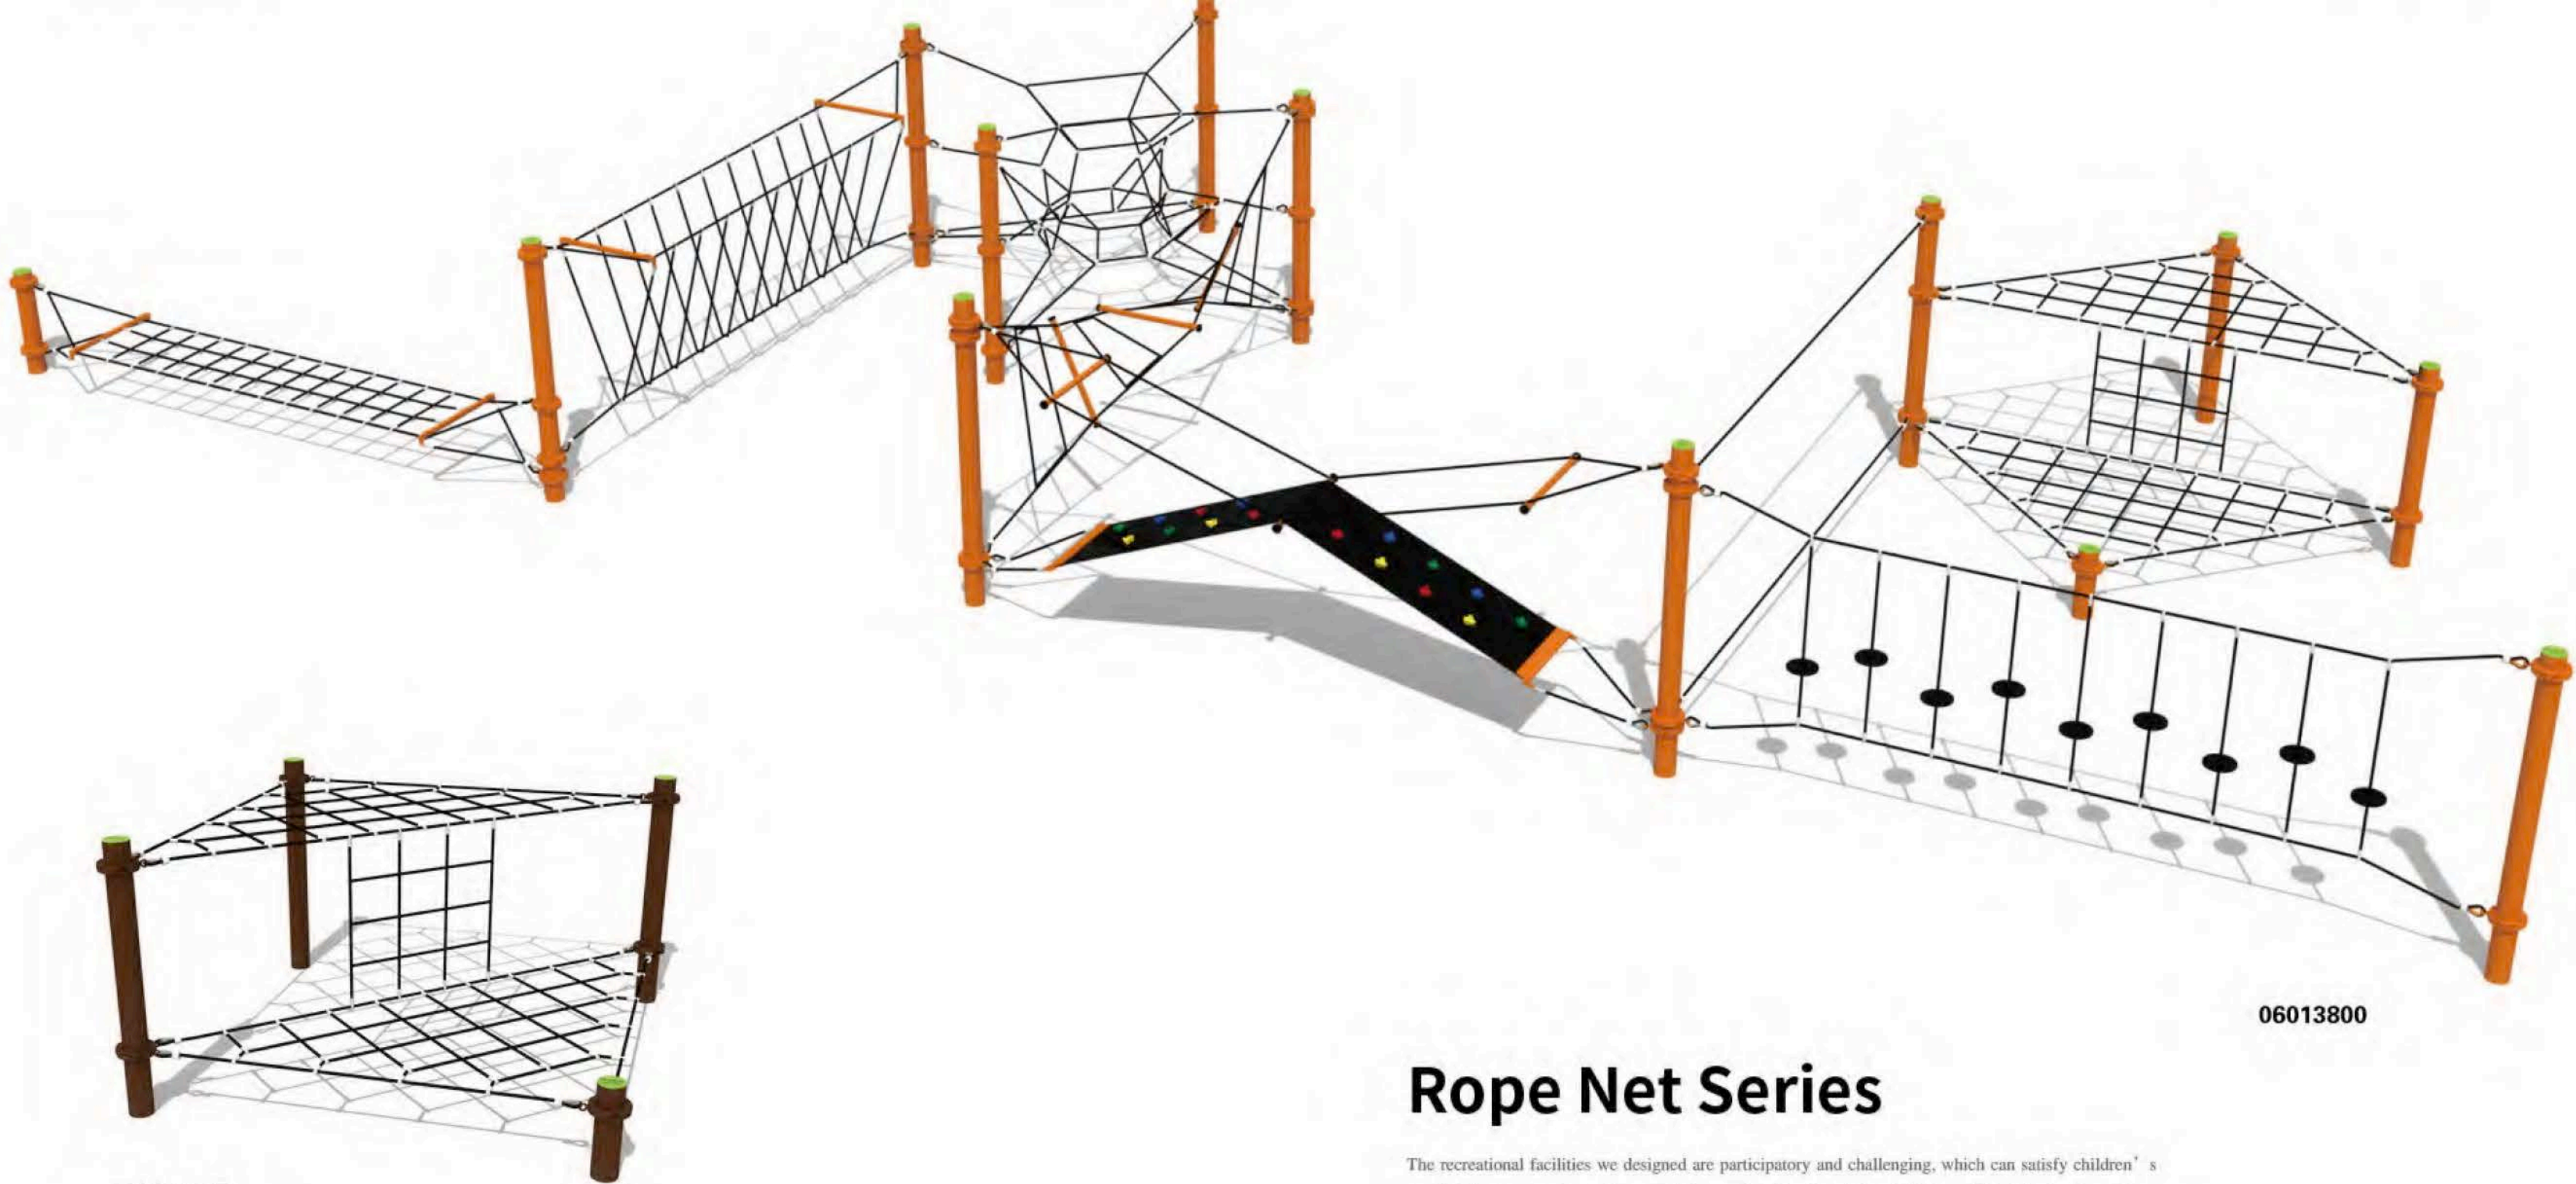

Playground Part 3

06013600

PRODUCT INFORMATION

Product Number	Product Name	Age(years)	Total Height (cm)	Drop Height (cm)	Minimum Space (cm)	Safety Zone (cm)
06013600	-	5+	290	180	1200 x 1100	1600 x 1500

81071349

The climbing activities are helpful for kids' strength and coordinate ability. Safety distances have been well considered.

PRODUCT INFORMATION

Product Number	Product Name	Age(years)	Total Height (cm)	Drop Height (cm)	Minimum Space (cm)	Safety Zone (cm)
81071349	-	5+	290	210	325 x 325	625 x 625