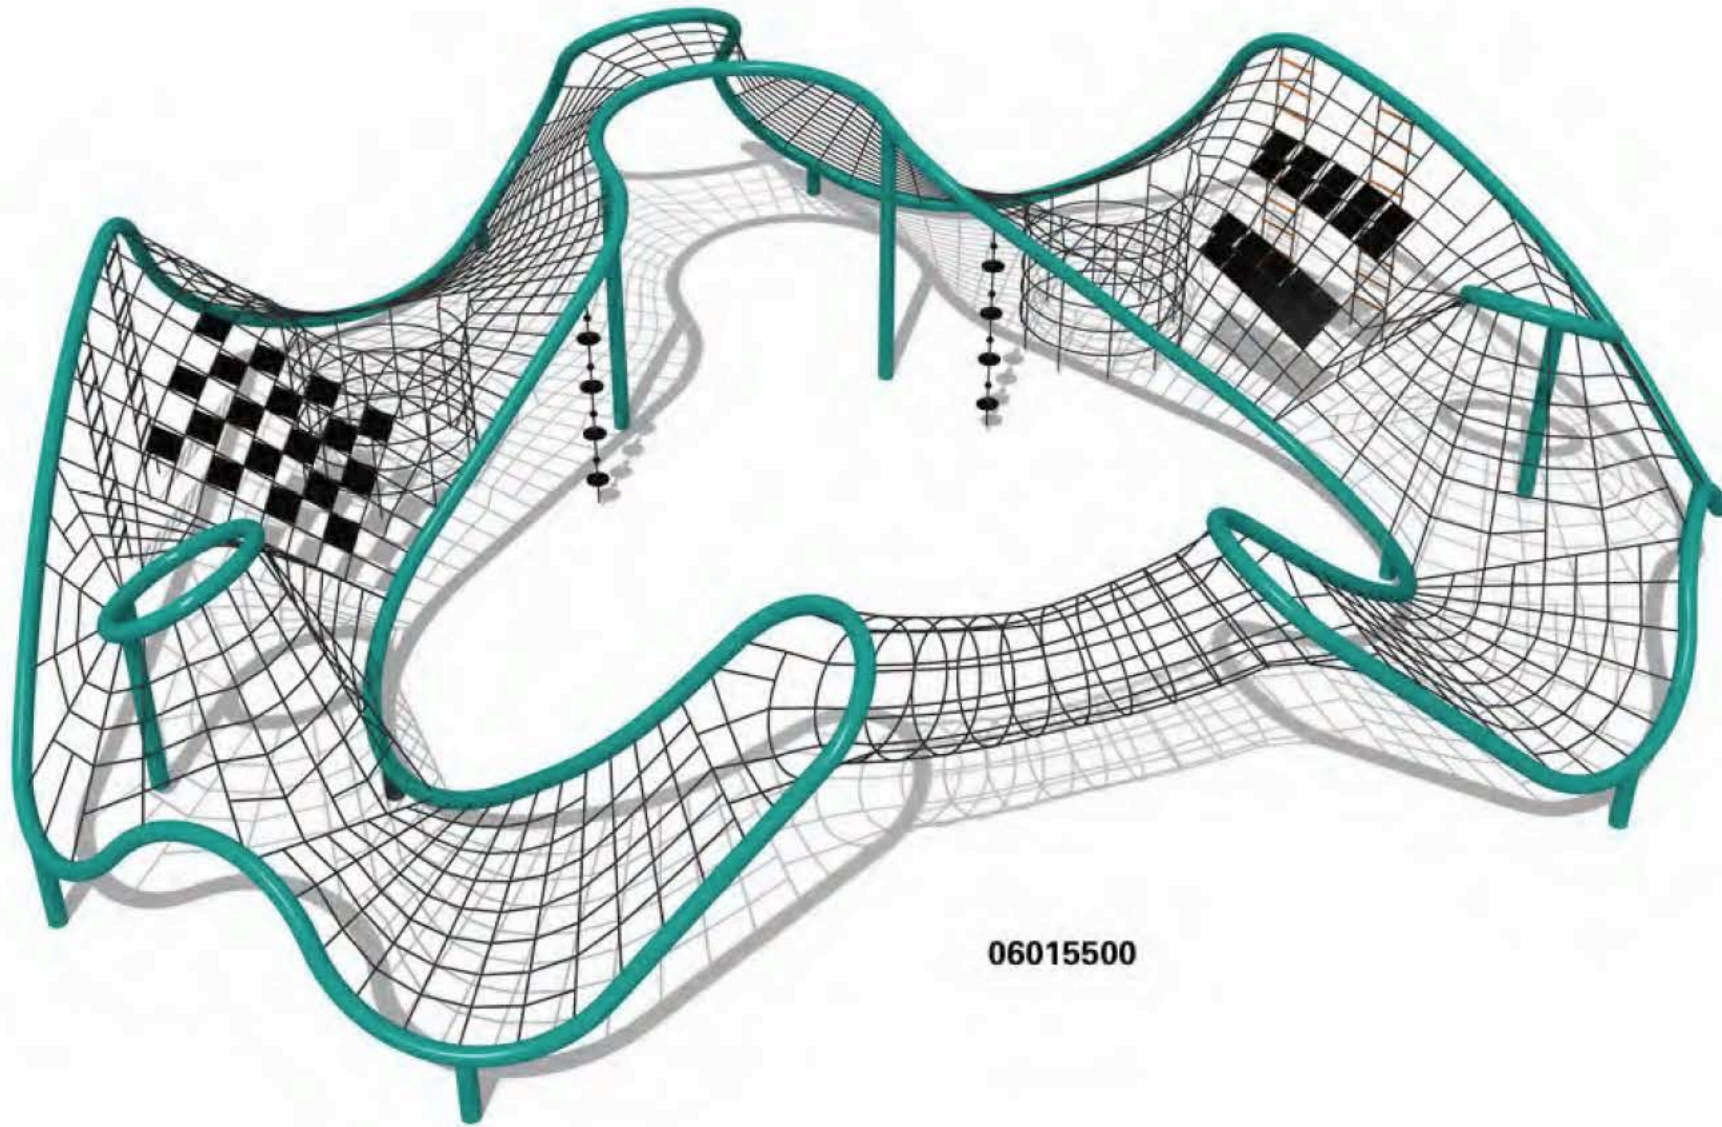

Product Number	Product Name	Age(years)	Total Height (cm)	Drop Height (cm)	Minimum Space (cm)	Safety Zone (cm)
06015100	-	5+	290	250	900 x 900	1300 x 1300

06014900

06015000

06015200

The climbing activities are contributed to strengthen the arms and legs, coordinate the body and improve the balance.

PRODUCT INFORMATION

Product Number	Product Name	Age(years)	Total Height (cm)	Drop Height (cm)	Minimum Space (cm)	Safety Zone (cm)
06014900	-	5+	160	150	1000 x 700	1400 x 1100
06015000	-	5+	200	200	1200 x 1200	1600 x 1600

PRODUCT INFORMATION

Product Number	Product Name	Age(years)	Total Height (cm)	Drop Height (cm)	Minimum Space (cm)	Safety Zone (cm)
06015200	-	5+	400	220	1450 x 1350	1850 x 1750

The climbing activities are contributed to strengthen the arms and legs, coordinate the body and improve the balance.