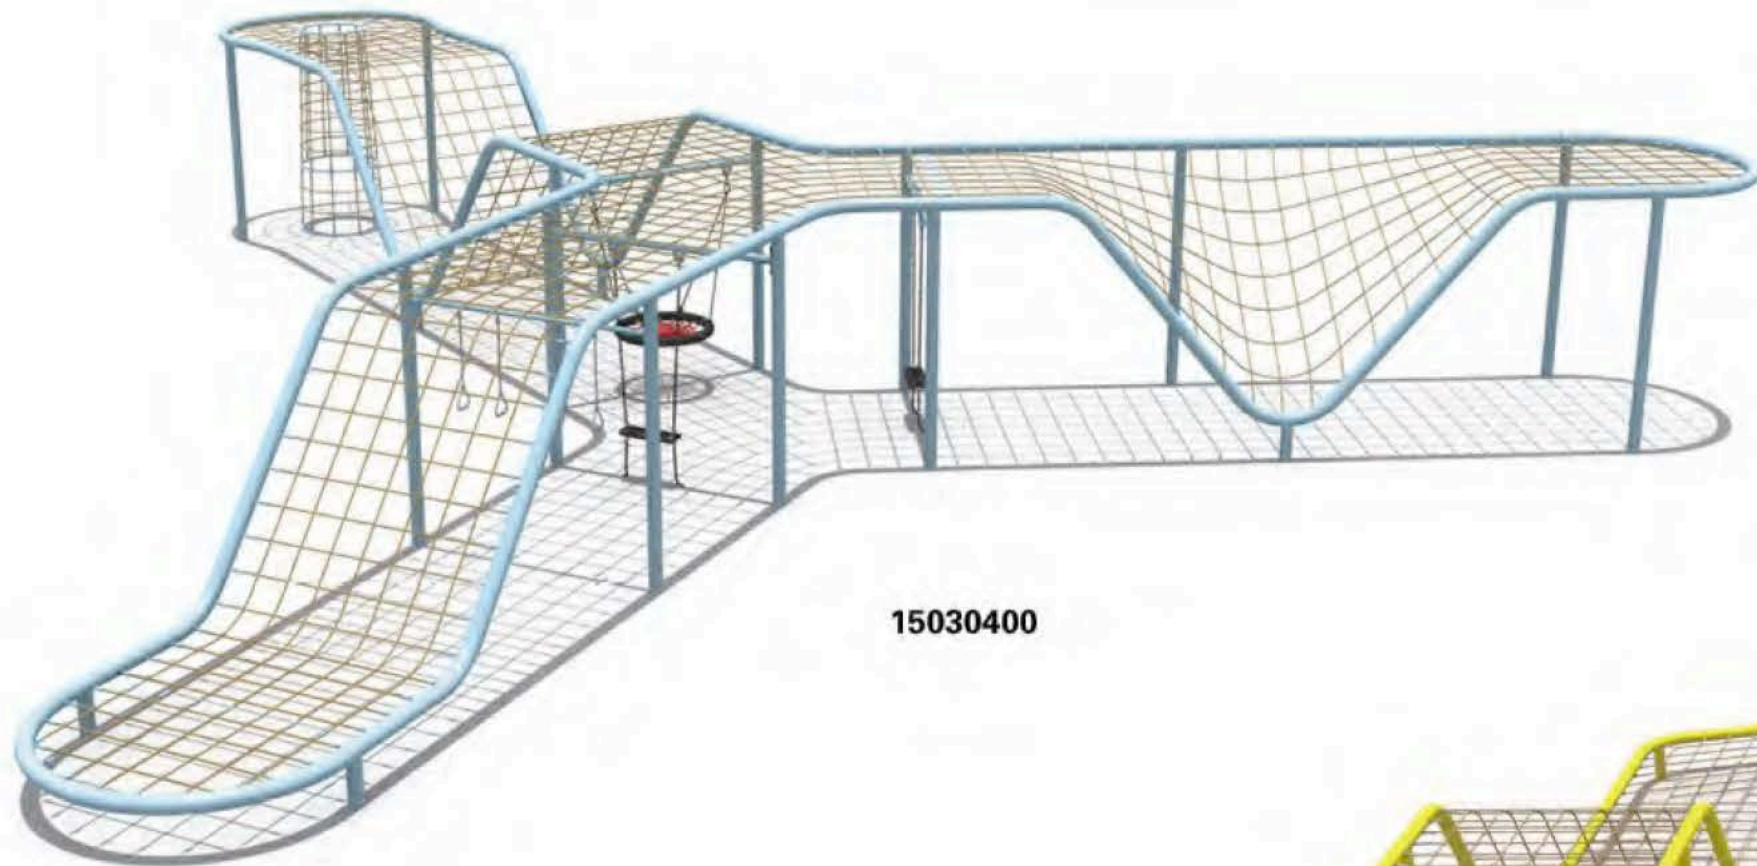

PRODUCT INFORMATION

Product Number	Product Name	Age(years)	Total Height (cm)	Drop Height (cm)	Minimum Space (cm)	Safety Zone (cm)
15030201	-	5+	260	260	1800 × 260	2300 × 760
15030101	-	5+	260	260	1150 × 260	1700 × 760