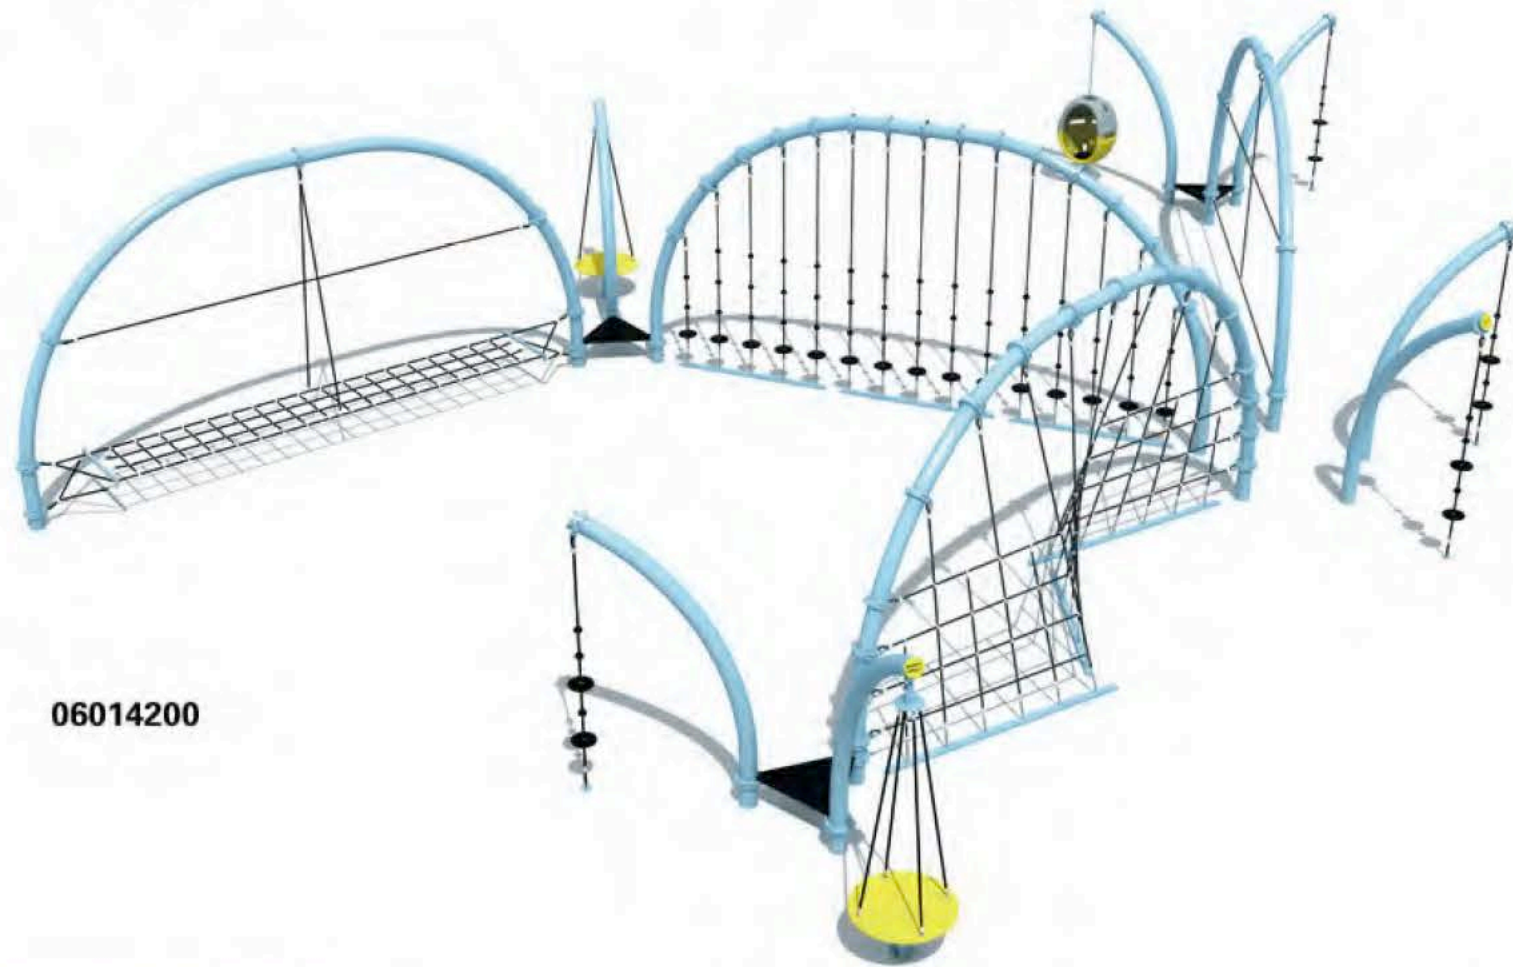

06014200

PRODUCT INFORMATION

Product Number	Product Name	Age(years)	Total Height (cm)	Drop Height (cm)	Minimum Space (cm)	Safety Zone (cm)
81071506	-	5+	365	45	730 × 25	1030 × 325
81071505	-	5+	365	50	730 × 25	1030 × 325
06014200	-	5+	365	200	1900 × 1200	2300 × 1600

PRODUCT INFORMATION

Product Number	Product Name	Age(years)	Total Height (cm)	Drop Height (cm)	Minimum Space (cm)	Safety Zone (cm)
81071504	-	5+	365	170	730 × 180	1030 × 480
81071507	-	5+	365	50	730 × 90	1030 × 390
06013900	-	5+	365	200	3000 × 1200	3400 × 1600