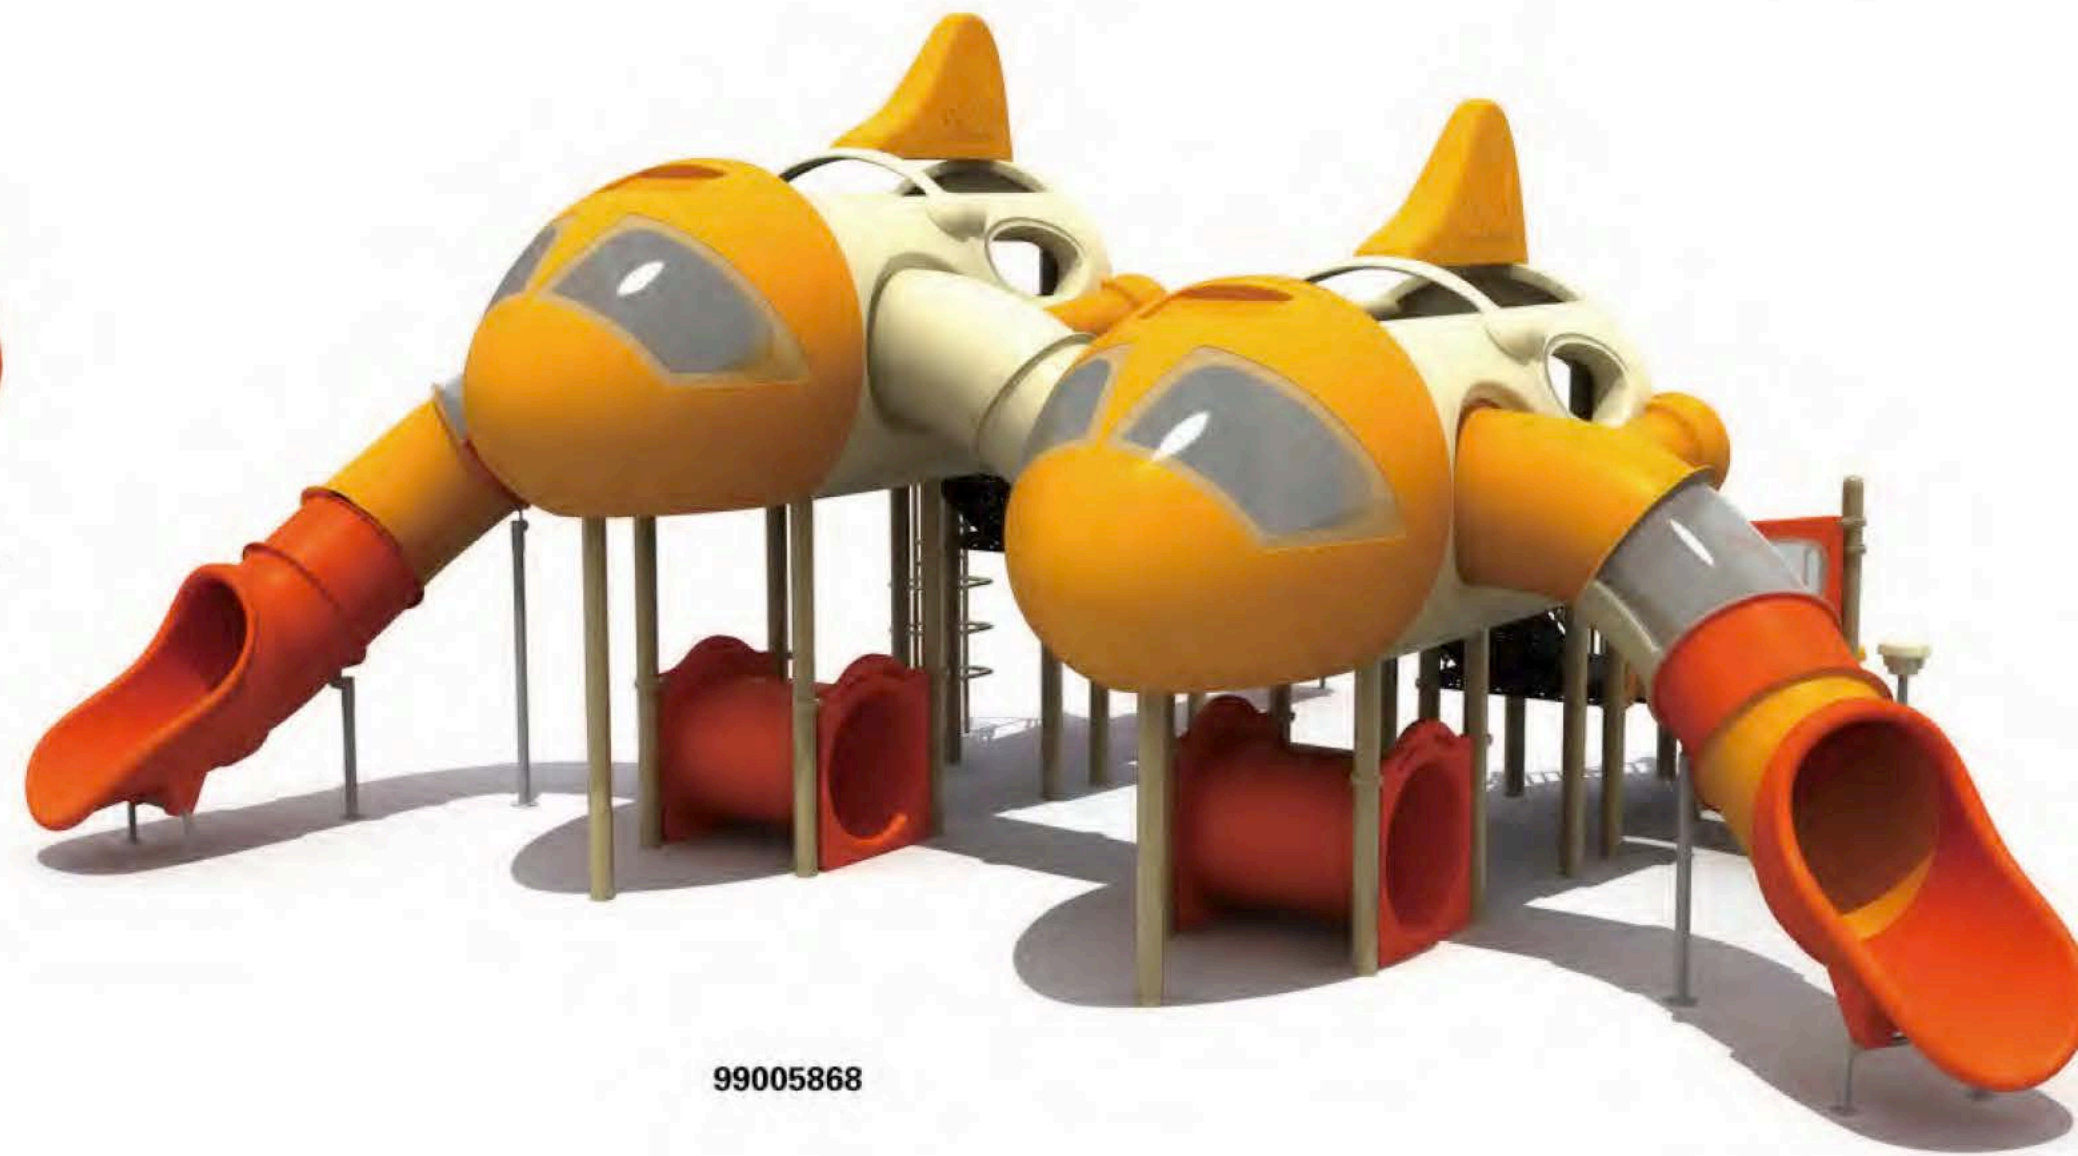

99005868

Though the recreation facility looks simple, the content of the design is supported by a great amount of scientific data. How many steps can help people achieve the warm-up effect? How big should the hole of the nets in order to meet the safety requirements while at the same time keep it challenging to children? These are for us to research.

PRODUCT INFORMATION

Product Number	Product Name	Age(years)	Total Height (cm)	Drop Height (cm)	Minimum Space (cm)	Safety Zone (cm)
99005866	-	5+	430	102	940 × 240	1290 × 540
99007219	-	5+	430	85	500 × 340	900 × 740
99005868	-	5+	420	187	990 × 900	1390 × 1300