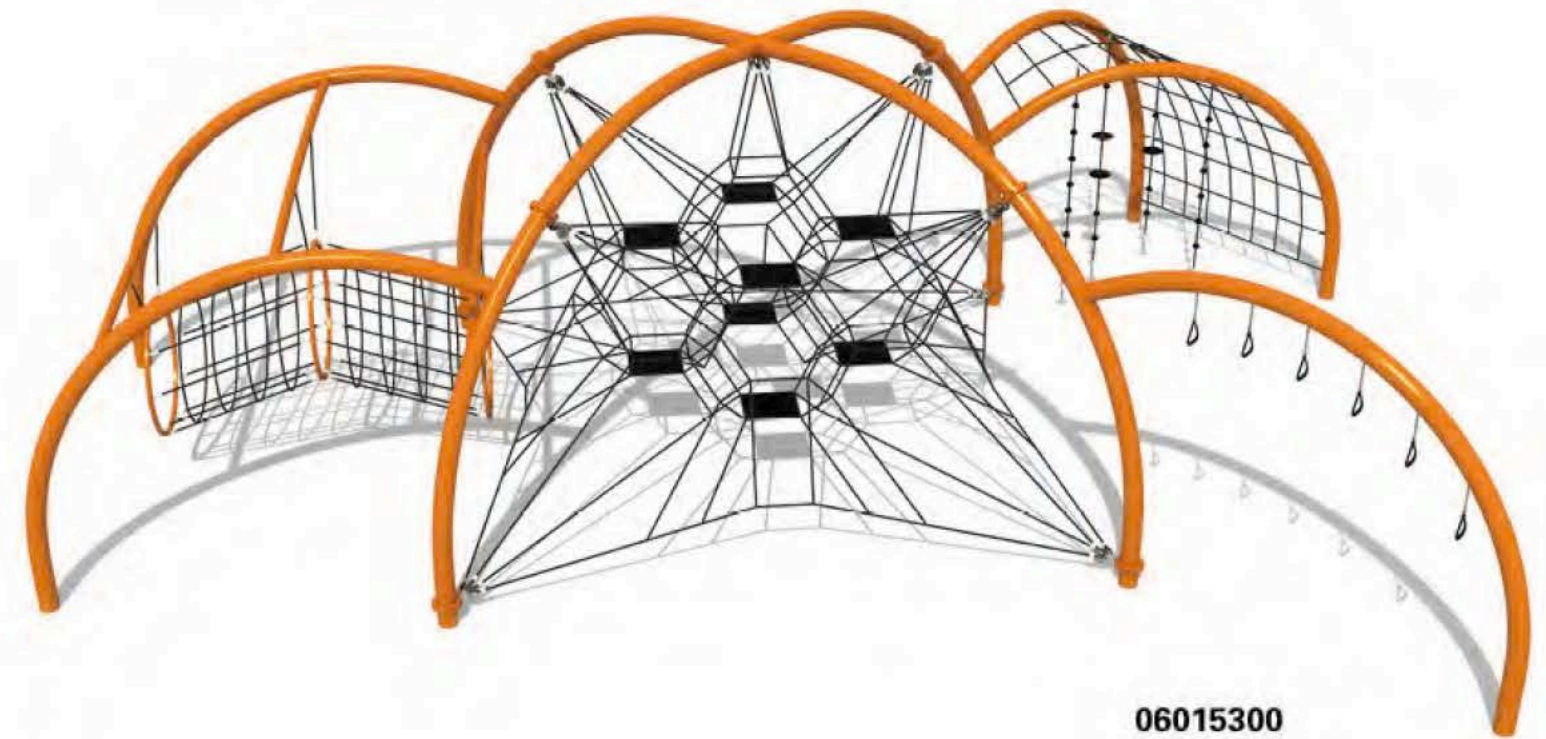

06015300

PRODUCT INFORMATION

Product Number	Product Name	Age(years)	Total Height (cm)	Drop Height (cm)	Minimum Space (cm)	Safety Zone (cm)
06015400	-	5+	360	180	800 x 700	1200 x 1100
06015300	-	5+	400	220	1300 x 1300	1700 x 1700