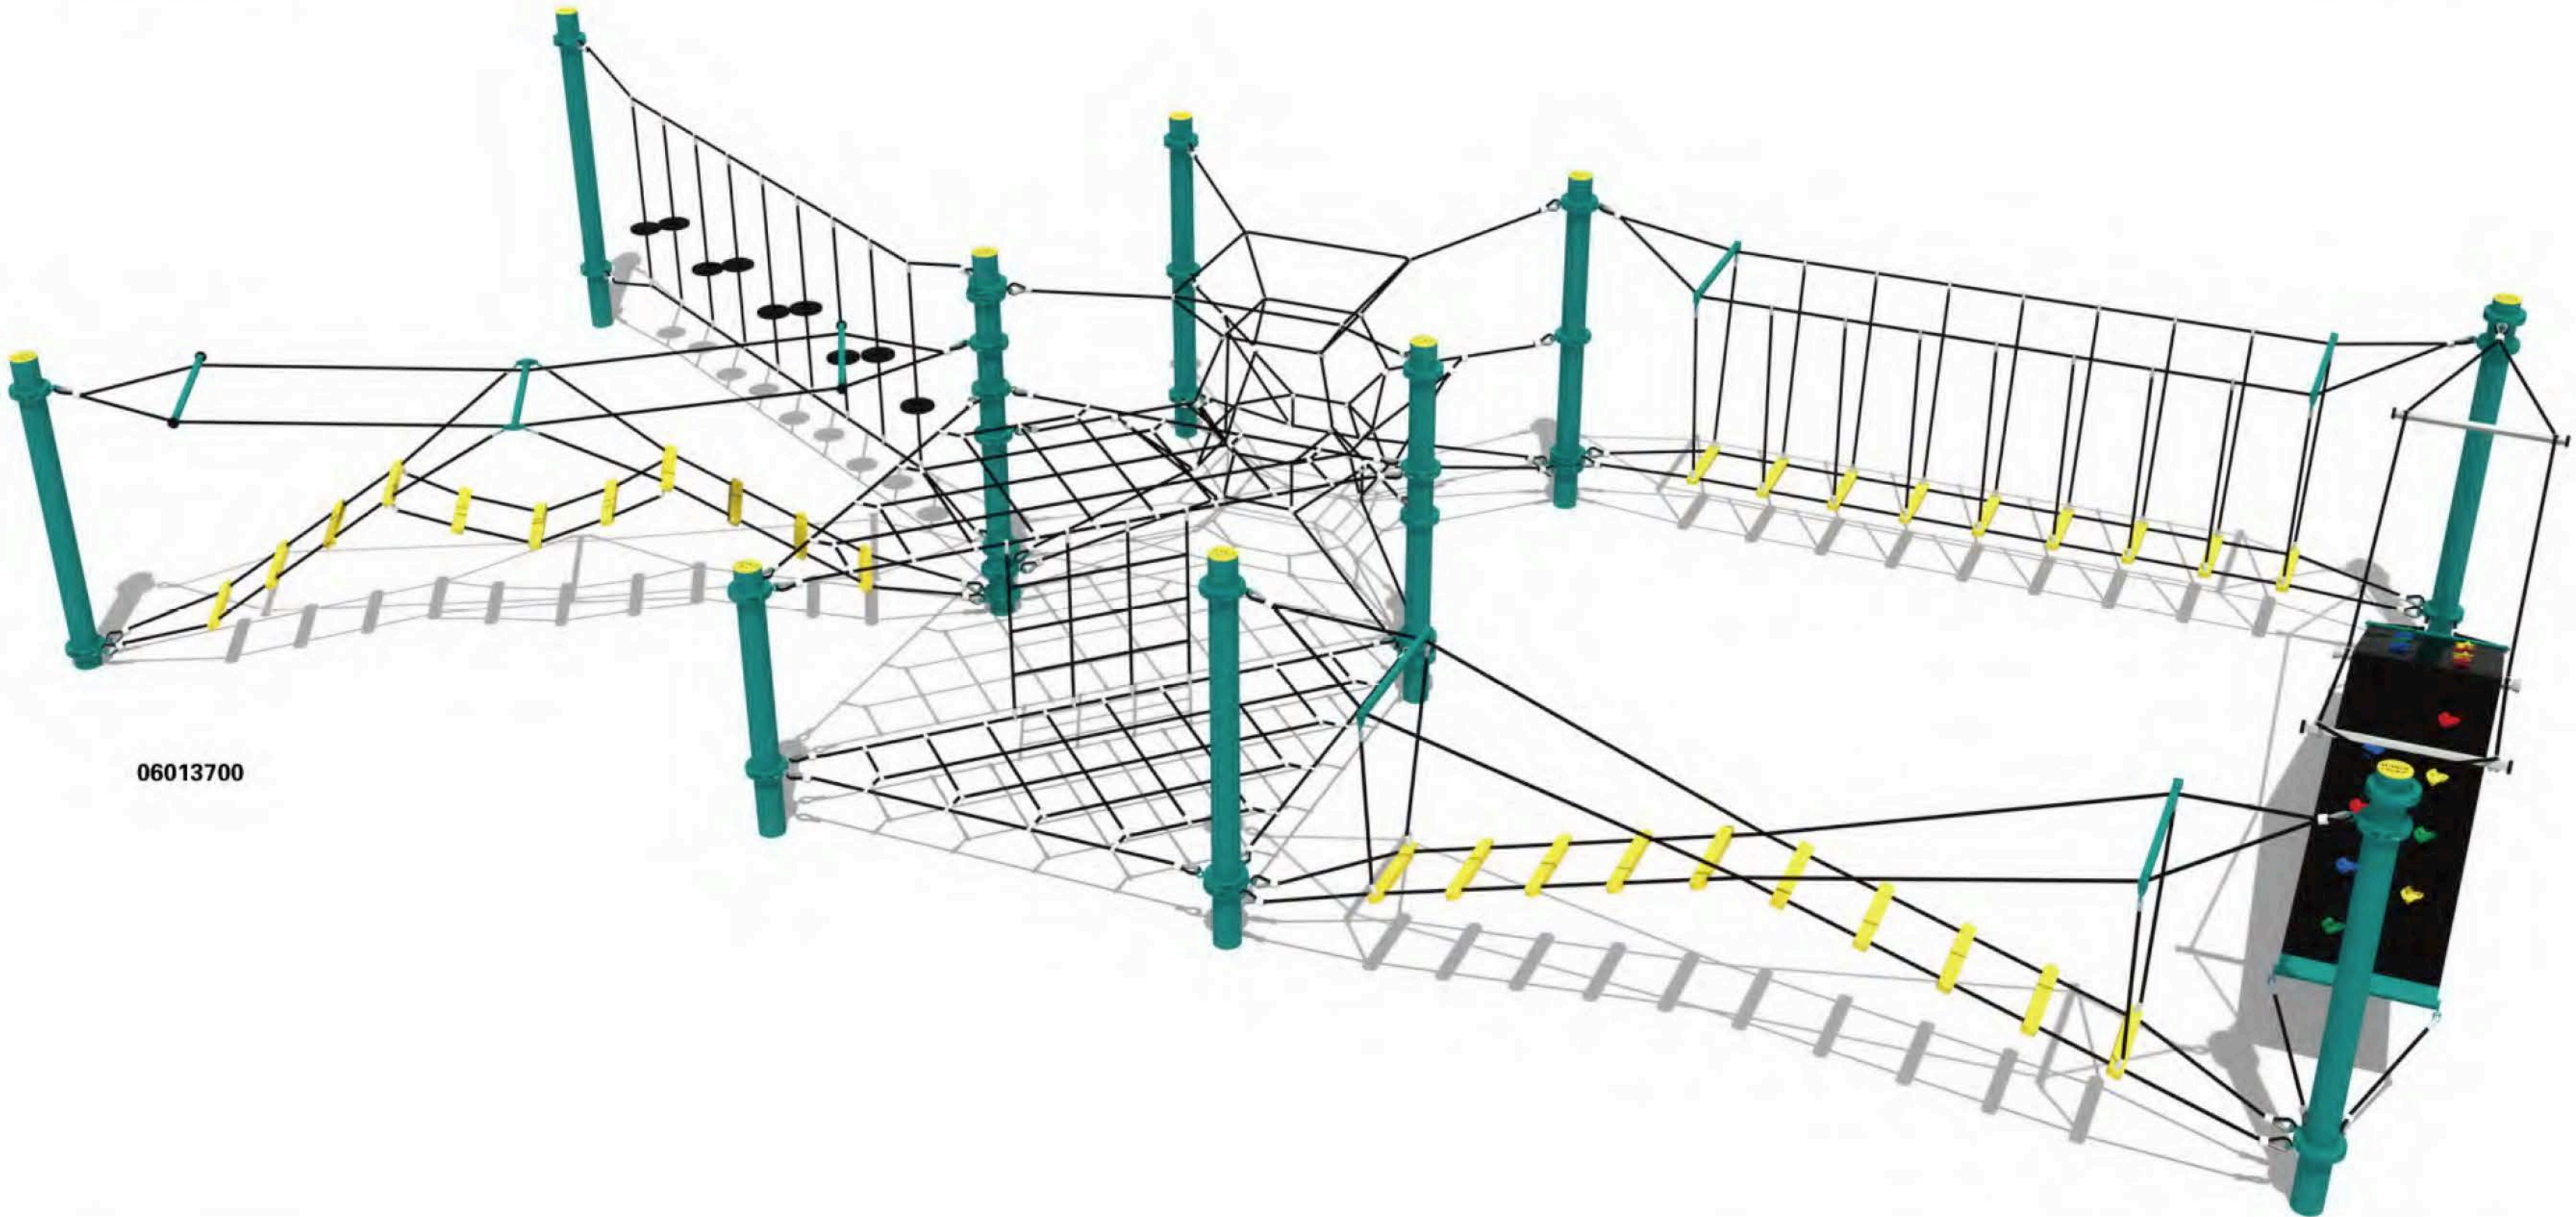

The climbing activities are helpful for kids' strength and coordinate ability. Safety distances have been well considered.

PRODUCT INFORMATION

Product Number	Product Name	Age(years)	Total Height (cm)	Drop Height (cm)	Minimum Space (cm)	Safety Zone (cm)
81071349	-	5+	290	210	325 x 325	625 x 625

PRODUCT INFORMATION

Product Number	Product Name	Age(years)	Total Height (cm)	Drop Height (cm)	Minimum Space (cm)	Safety Zone (cm)
81071348	-	5+	290	165	325 x 325	625 x 625

PRODUCT INFORMATION

Product Number	Product Name	Age(years)	Total Height (cm)	Drop Height (cm)	Minimum Space (cm)	Safety Zone (cm)
06013800	-	5+	290	165	2200 x 800	2600 x 1200

06013700

PRODUCT INFORMATION

Product Number	Product Name	Age(years)	Total Height (cm)	Drop Height (cm)	Minimum Space (cm)	Safety Zone (cm)
06013700	-	5+	290	165	1400 x 700	1800 x 1100

Playing can satisfy children's curiosity and emulation, and is beneficial to the development of children's creative thinking. During the intense activities, children's heart and lung function can be improved. Children will learn to communicate, share, and help each other, which is beneficial to their mentality as well as the development of their ideology and morality.