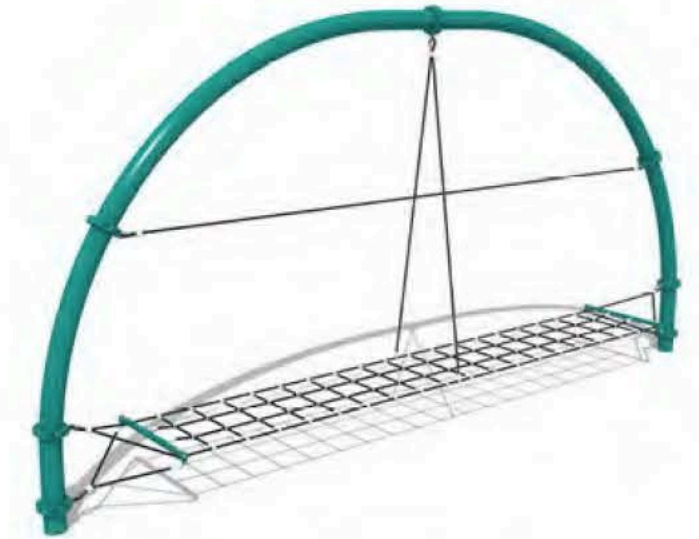

Product Number	Product Name	Age(years)	Total Height (cm)	Drop Height (cm)	Minimum Space (cm)	Safety Zone (cm)
06013300	-	5+	250	185	610 x 430	910 x 730
06013100	-	5+	680	300	900 x 500	1300 x 900

81071506

81071505

81071504

81071507

06014200

06013900

PRODUCT INFORMATION

Product Number	Product Name	Age(years)	Total Height (cm)	Drop Height (cm)	Minimum Space (cm)	Safety Zone (cm)
81071506	-	5+	365	45	730 × 25	1030 × 325
81071505	-	5+	365	50	730 × 25	1030 × 325
06014200	-	5+	365	200	1900 × 1200	2300 × 1600