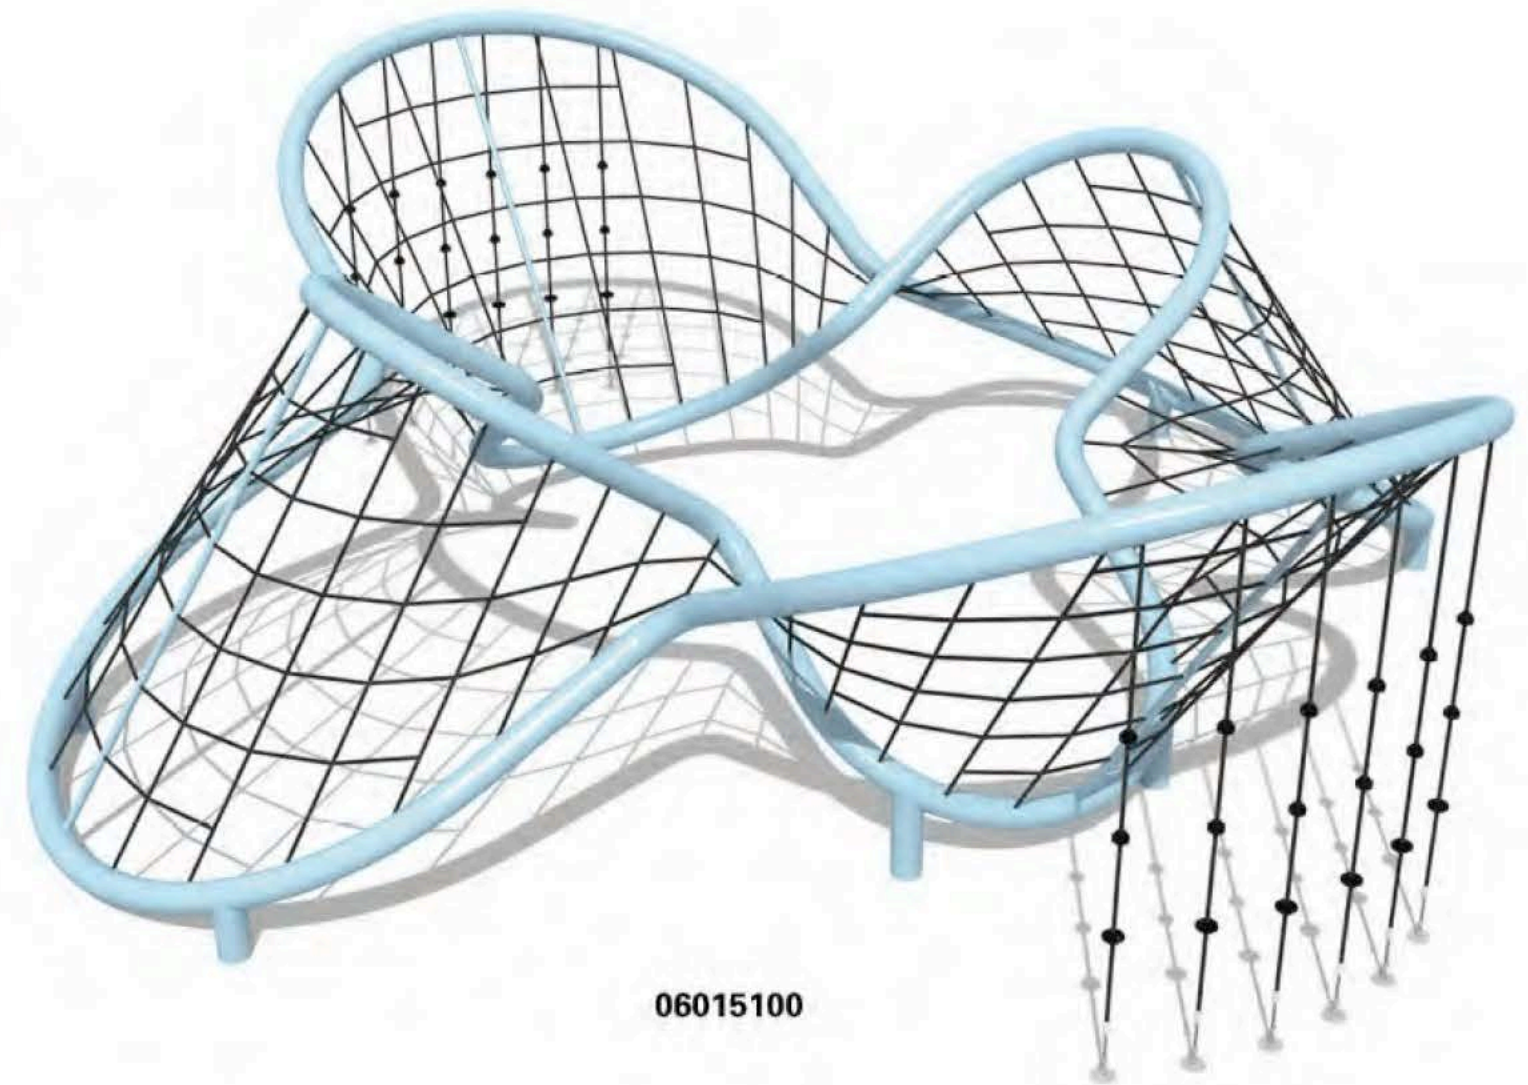

Product Number	Product Name	Age(years)	Total Height (cm)	Drop Height (cm)	Minimum Space (cm)	Safety Zone (cm)
06014300	-	5+	300	160	310 x 310	710 x 710
06014500	-	5+	300	160	900 x 600	1300 x 1000

All kids in the world are entitled to be equal, they need happiness also security.

06014800

PRODUCT INFORMATION

Product Number	Product Name	Age(years)	Total Height (cm)	Drop Height (cm)	Minimum Space (cm)	Safety Zone (cm)
06014800	-	5+	540	300	1250 x 700	1650 x 1100

06015100

PRODUCT INFORMATION

Product Number	Product Name	Age(years)	Total Height (cm)	Drop Height (cm)	Minimum Space (cm)	Safety Zone (cm)
06015100	-	5+	290	250	900 x 900	1300 x 1300

06014900

06015000

06015200

The climbing activities are contributed to strengthen the arms and legs, coordinate the body and improve the balance.