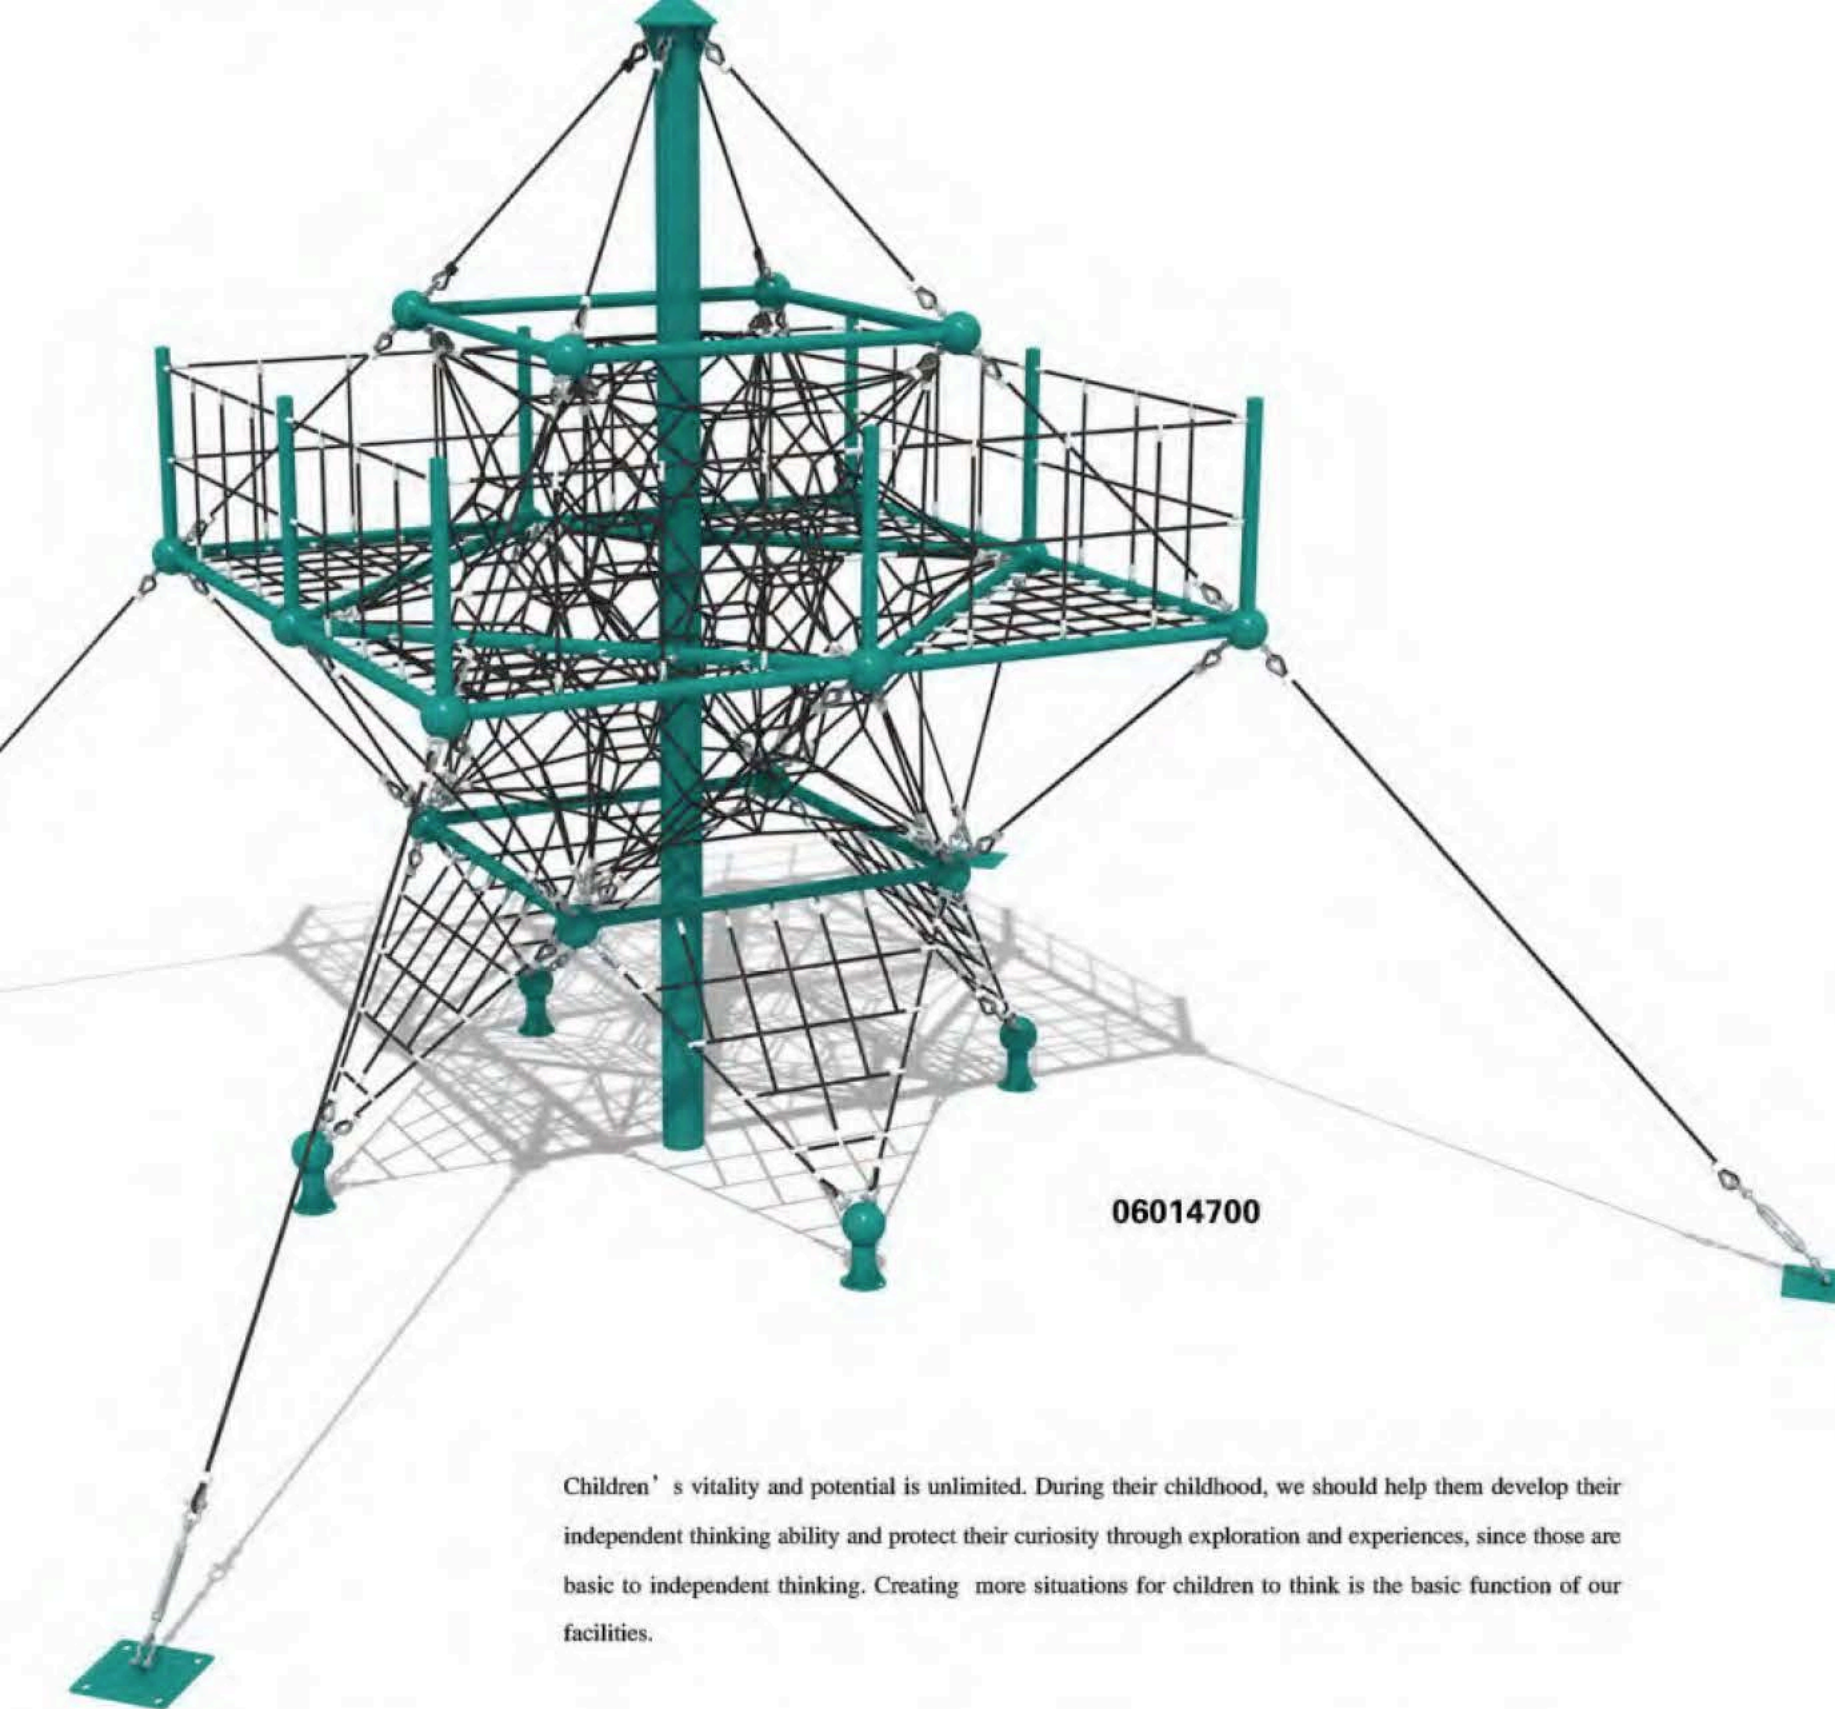

06014700

Children's vitality and potential is unlimited. During their childhood, we should help them develop their independent thinking ability and protect their curiosity through exploration and experiences, since those are basic to independent thinking. Creating more situations for children to think is the basic function of our facilities.

PRODUCT INFORMATION

Product Number	Product Name	Age(years)	Total Height (cm)	Drop Height (cm)	Minimum Space (cm)	Safety Zone (cm)
06014700	-	5+	540	300	750 x 750	1150 x 1150