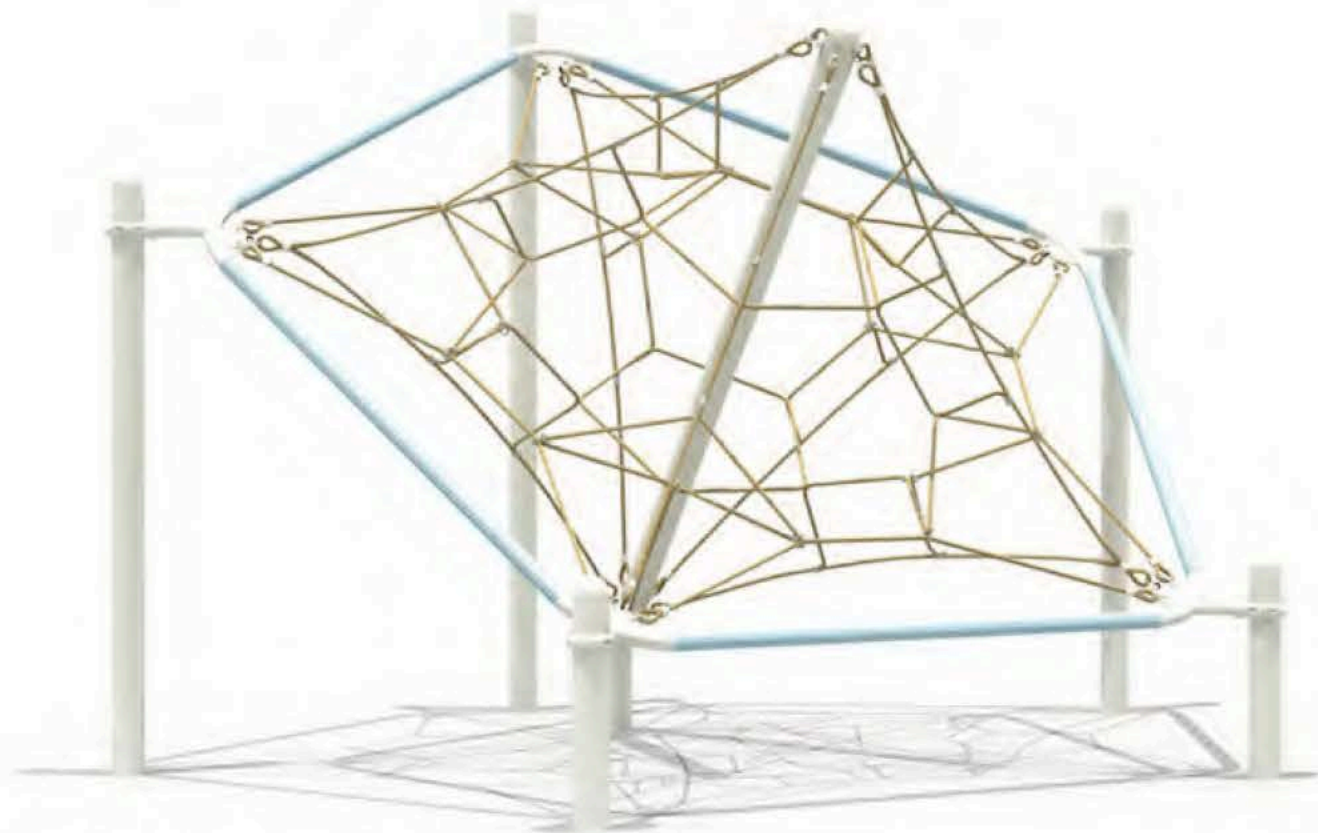

06010600

The climbing activities are helpful for kids' strength and coordinate ability. Safety distances have been well considered.