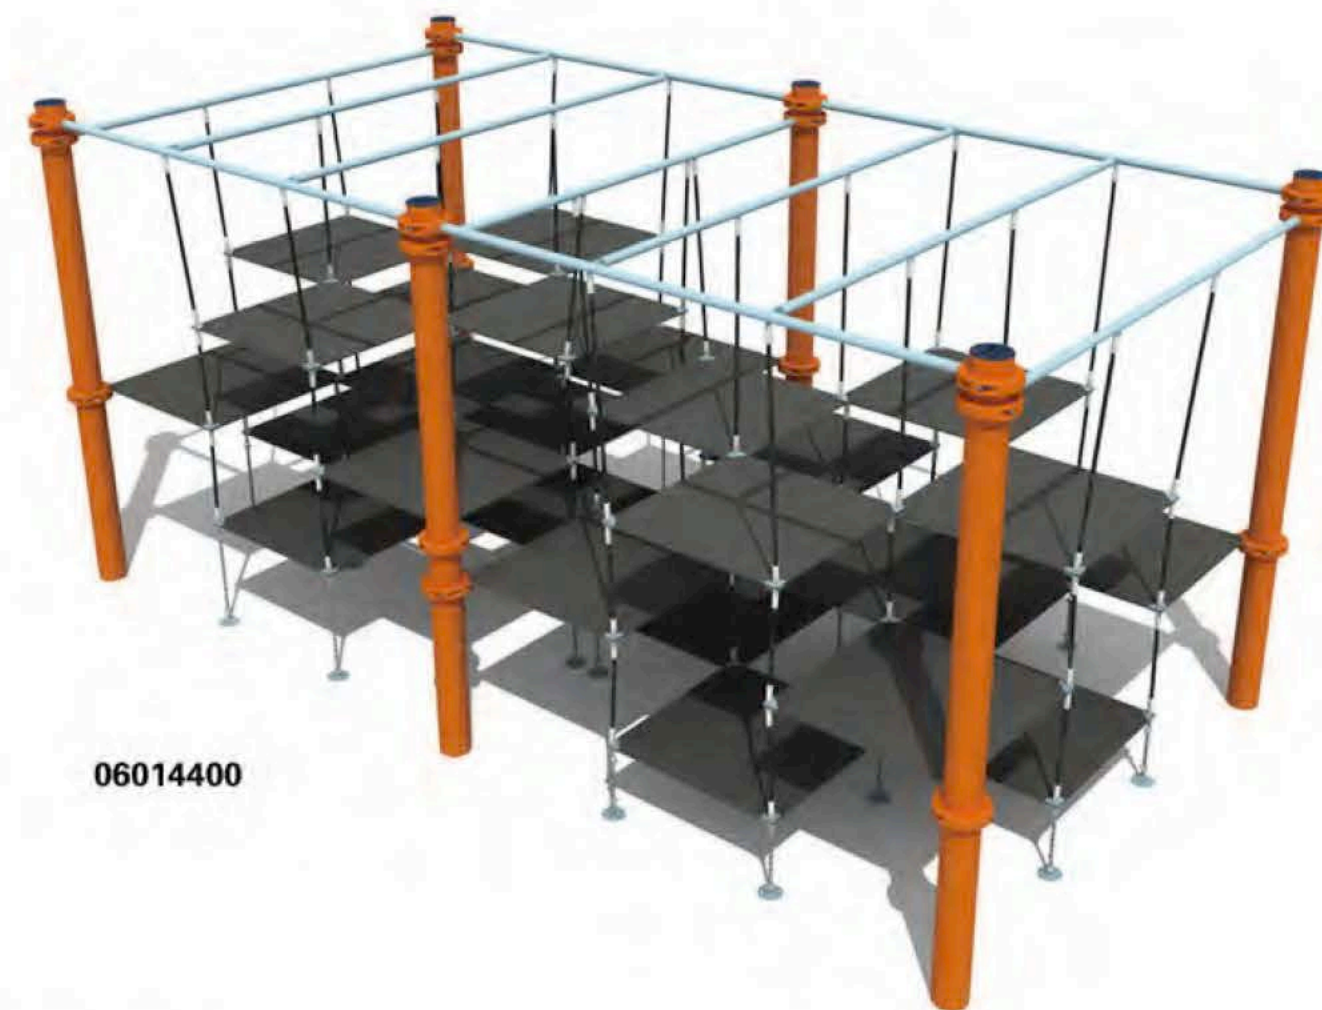

06014000

06014100

81071503

81071502

PRODUCT INFORMATION

Product Number	Product Name	Age(years)	Total Height (cm)	Drop Height (cm)	Minimum Space (cm)	Safety Zone (cm)
06014000	-	5+	365	200	1250 × 500	1650 × 900
06014100	-	5+	365	50	1800 × 900	2200 × 1300
81071503	-	5+	365	200	730 × 25	1030 × 325
81071502	-	5+	365	50	730 × 90	1030 × 390

06014600

06014400

PRODUCT INFORMATION

Product Number	Product Name	Age(years)	Total Height (cm)	Drop Height (cm)	Minimum Space (cm)	Safety Zone (cm)
06014600	-	12+	310	300	1250 × 700	1650 × 1100
06014400	-	5+	300	180	610 × 310	1010 × 710