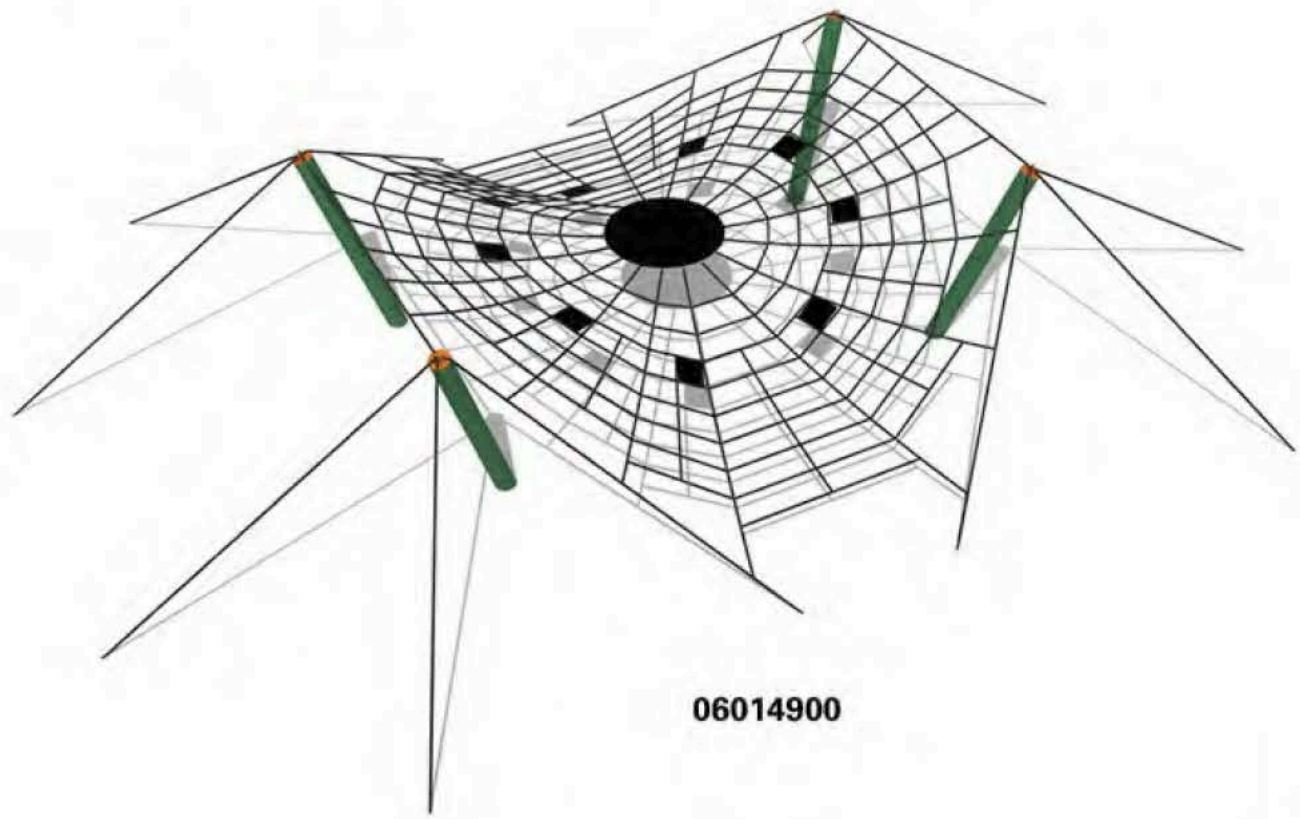

06014800

PRODUCT INFORMATION

Product Number	Product Name	Age(years)	Total Height (cm)	Drop Height (cm)	Minimum Space (cm)	Safety Zone (cm)
06014800	-	5+	540	300	1250 x 700	1650 x 1100

06015100

PRODUCT INFORMATION

Product Number	Product Name	Age(years)	Total Height (cm)	Drop Height (cm)	Minimum Space (cm)	Safety Zone (cm)
06015100	-	5+	290	250	900 x 900	1300 x 1300

06014900

06015000

06015200

The climbing activities are contributed to strengthen the arms and legs, coordinate the body and improve the balance.