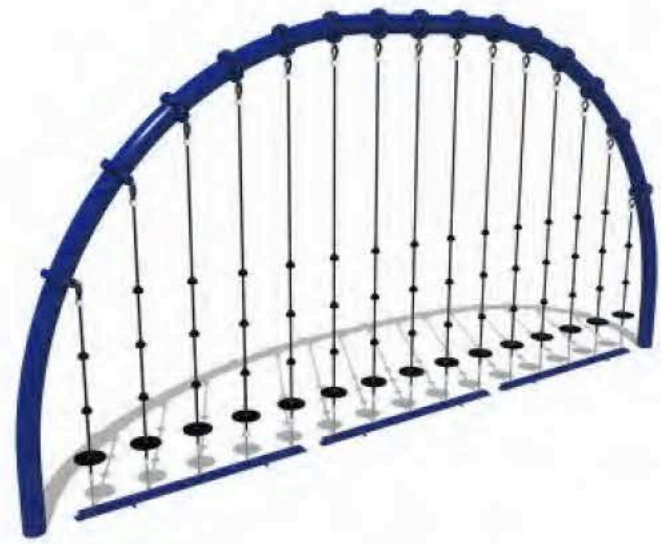

81071506

PRODUCT INFORMATION

Product Number	Product Name	Age(years)	Total Height (cm)	Drop Height (cm)	Minimum Space (cm)	Safety Zone (cm)
81071506	-	5+	365	45	730 × 25	1030 × 325
81071505	-	5+	365	50	730 × 25	1030 × 325
06014200	-	5+	365	200	1900 × 1200	2300 × 1600

PRODUCT INFORMATION

Product Number	Product Name	Age(years)	Total Height (cm)	Drop Height (cm)	Minimum Space (cm)	Safety Zone (cm)
81071504	-	5+	365	170	730 × 180	1030 × 480
81071507	-	5+	365	50	730 × 90	1030 × 390
06013900	-	5+	365	200	3000 × 1200	3400 × 1600