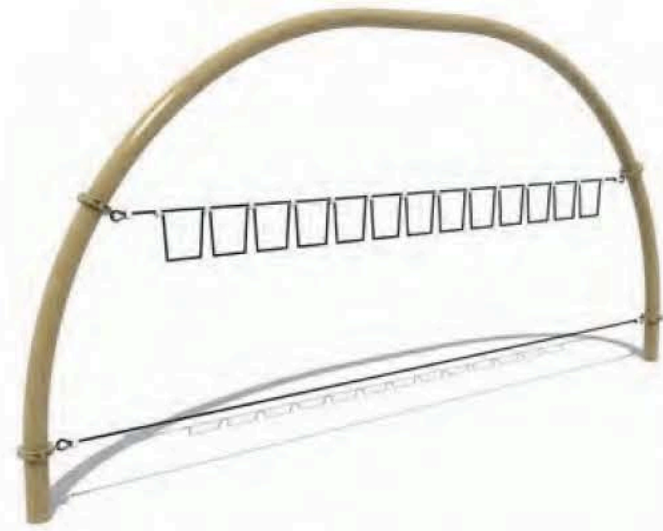

Product Number	Product Name	Age(years)	Total Height (cm)	Drop Height (cm)	Minimum Space (cm)	Safety Zone (cm)
06013400	-	5+	230	230	840 x 250	1140 x 550

The climbing activities are helpful for kids' strength and coordinate ability.
Safety distances have been well considered.

06013000

06013300

06013100

PRODUCT INFORMATION

Product Number	Product Name	Age(years)	Total Height (cm)	Drop Height (cm)	Minimum Space (cm)	Safety Zone (cm)
06013000	-	5+	700	300	1200 x 1000	1600 x 1400

PRODUCT INFORMATION

Product Number	Product Name	Age(years)	Total Height (cm)	Drop Height (cm)	Minimum Space (cm)	Safety Zone (cm)
06013300	-	5+	250	185	610 x 430	910 x 730
06013100	-	5+	680	300	900 x 500	1300 x 900

81071506