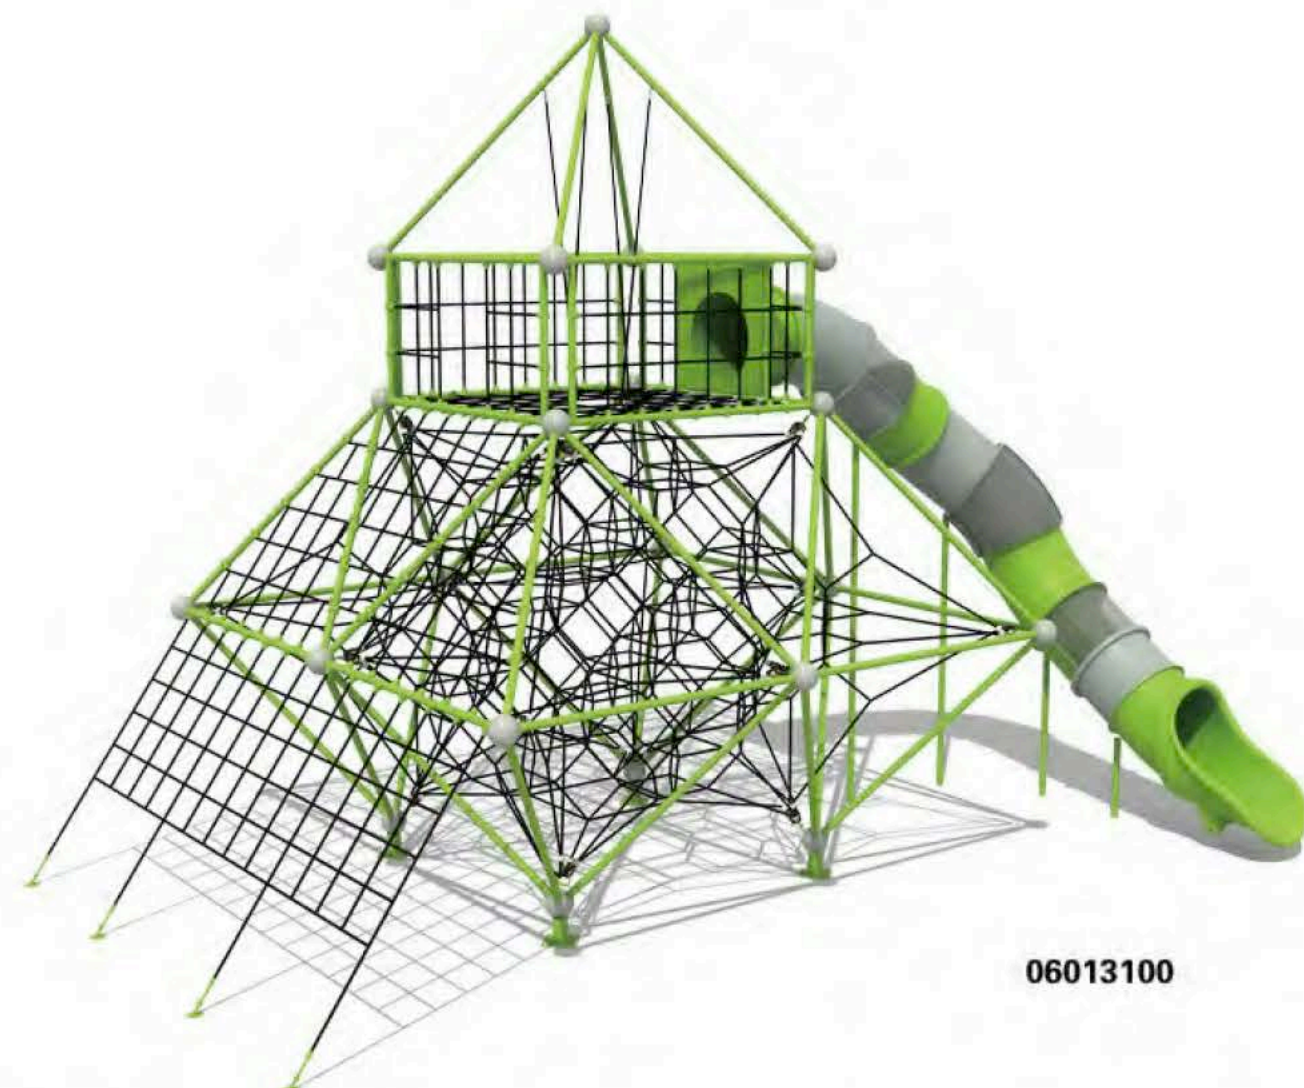

Product Number	Product Name	Age(years)	Total Height (cm)	Drop Height (cm)	Minimum Space (cm)	Safety Zone (cm)
06013400	-	5+	230	230	840 x 250	1140 x 550

The climbing activities are helpful for kids' strength and coordinate ability.
Safety distances have been well considered.

06013000

06013300

06013100

PRODUCT INFORMATION

Product Number	Product Name	Age(years)	Total Height (cm)	Drop Height (cm)	Minimum Space (cm)	Safety Zone (cm)
06013000	-	5+	700	300	1200 x 1000	1600 x 1400

PRODUCT INFORMATION