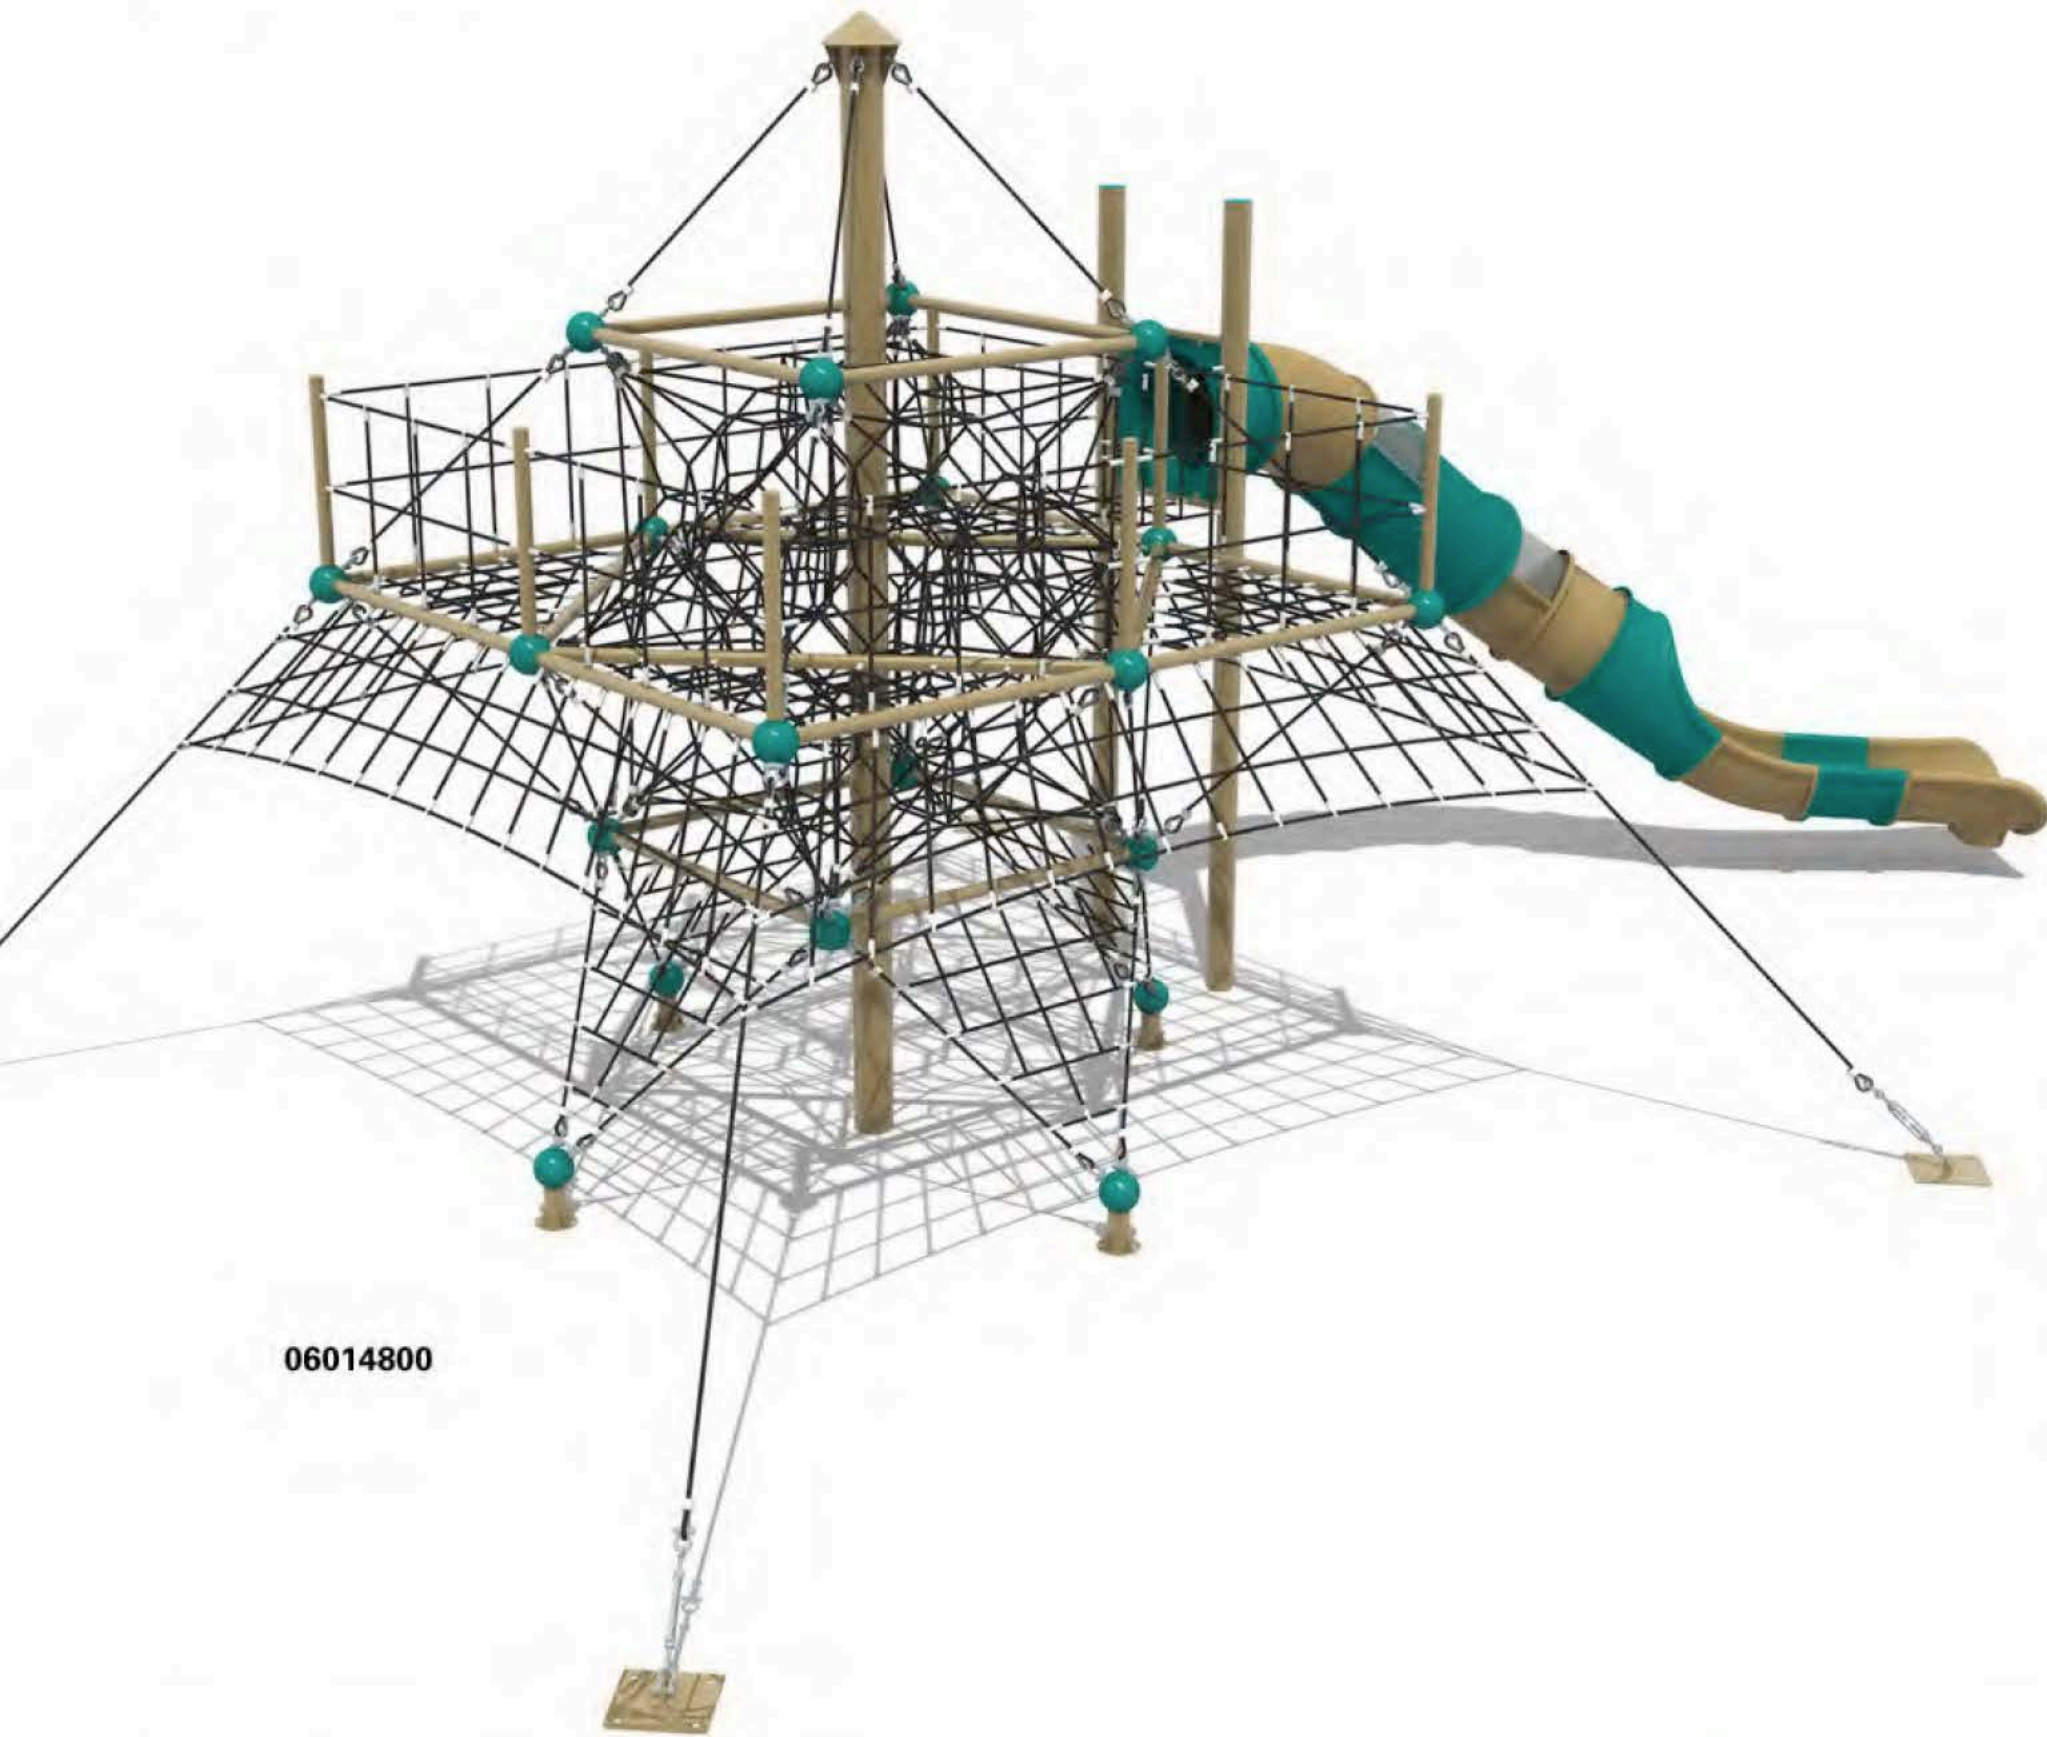

All kids in the world are entitled to be equal, they need happiness also security.

06014800

PRODUCT INFORMATION

Product Number	Product Name	Age(years)	Total Height (cm)	Drop Height (cm)	Minimum Space (cm)	Safety Zone (cm)
06014800	-	5+	540	300	1250 x 700	1650 x 1100