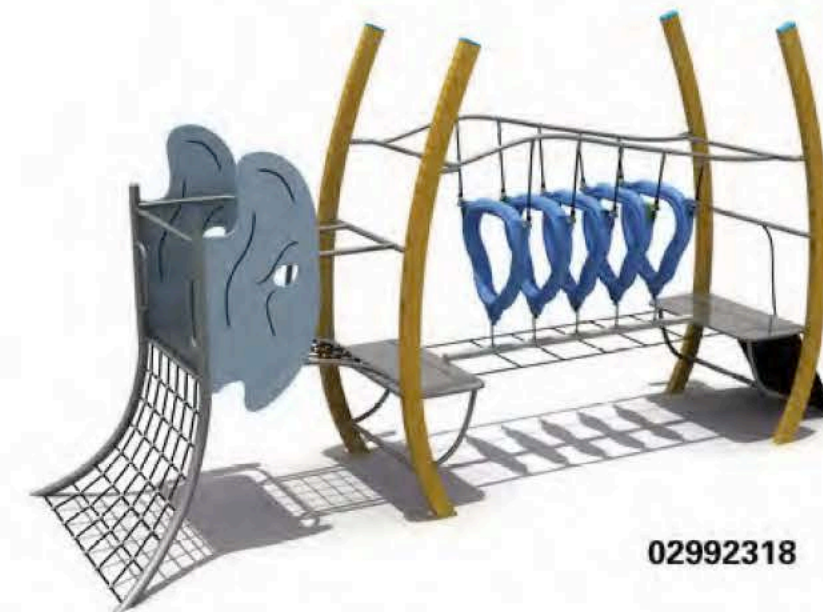

02992318

PRODUCT INFORMATION

Product Number	Product Name	Age(years)	Total Height (cm)	Drop Height (cm)	Minimum Space (cm)	Safety Zone (cm)
02992315	-	5+	340	150	960 × 350	1360 × 750
02992316	-	5+	280	100	740 × 480	1140 × 880

PRODUCT INFORMATION

Product Number	Product Name	Age(years)	Total Height (cm)	Drop Height (cm)	Minimum Space (cm)	Safety Zone (cm)
02992317	-	5+	520	300	1790 × 1020	2190 × 1420
02992318	-	5+	320	100	620 × 220	1020 × 620
02992319	-	5+	340	100	560 × 270	960 × 670