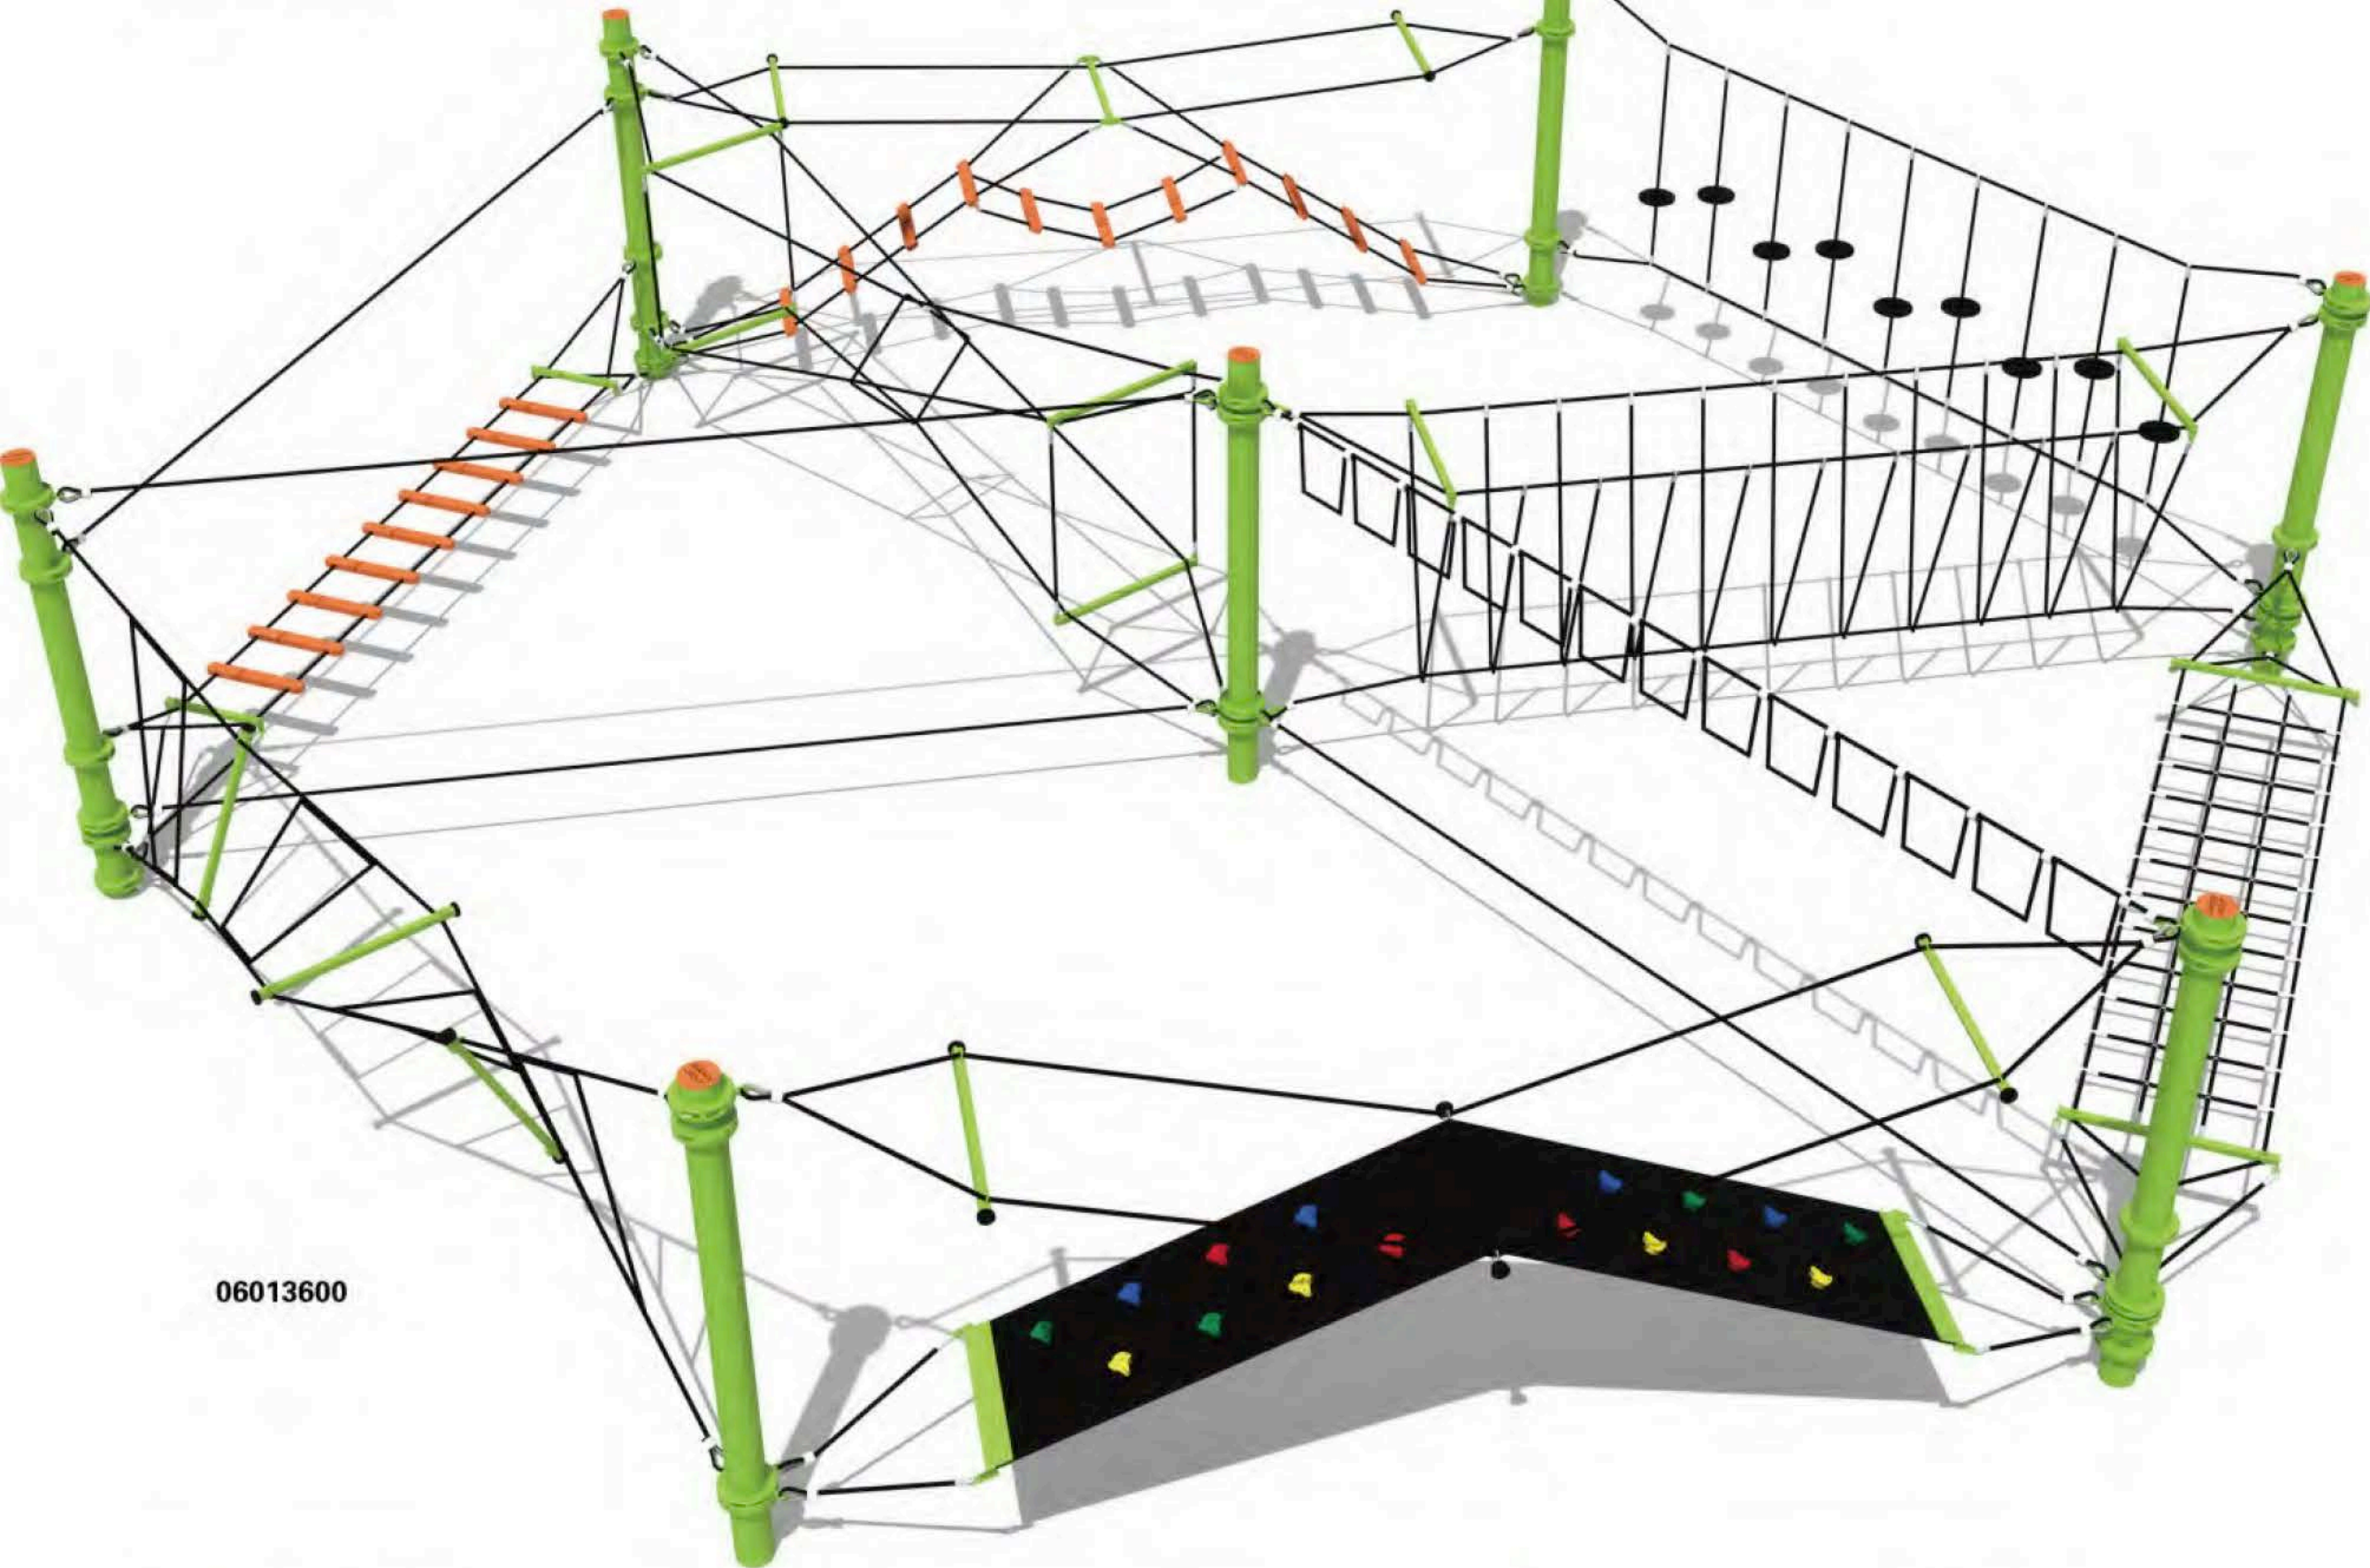

06013600

PRODUCT INFORMATION

Product Number	Product Name	Age(years)	Total Height (cm)	Drop Height (cm)	Minimum Space (cm)	Safety Zone (cm)
06013600	-	5+	290	180	1200 x 1100	1600 x 1500