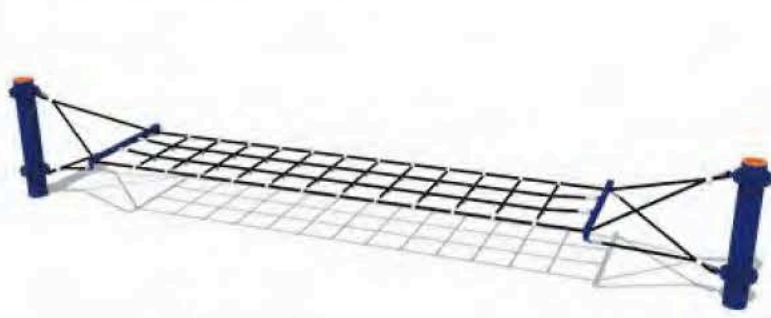

81071344

PRODUCT INFORMATION

Product Number	Product Name	Age(years)	Total Height (cm)	Drop Height (cm)	Minimum Space (cm)	Safety Zone (cm)
81071344	-	5+	290	50	625 x 100	925 x 400
81071341	-	5+	290	50	625 x 100	925 x 400
81071337	-	12+	290	40	625 x 25	925 x 325
81071336	-	12+	290	40	625 x 25	925 x 325
81071347	-	5+	290	96	625 x 100	925 x 400
81071343	-	5+	290	180	625 x 100	925 x 400

PRODUCT INFORMATION

Product Number	Product Name	Age(years)	Total Height (cm)	Drop Height (cm)	Minimum Space (cm)	Safety Zone (cm)
81071338	-	5+	290	40	625 x 25	925 x 325
81071346	-	5+	290	140	625 x 100	925 x 400
81071339	-	5+	290	130	625 x 100	925 x 400
81071345	-	5+	290	50	625 x 100	925 x 400
81071342	-	5+	290	50	625 x 60	925 x 360
81071340	-	5+	290	50	625 x 100	925 x 400