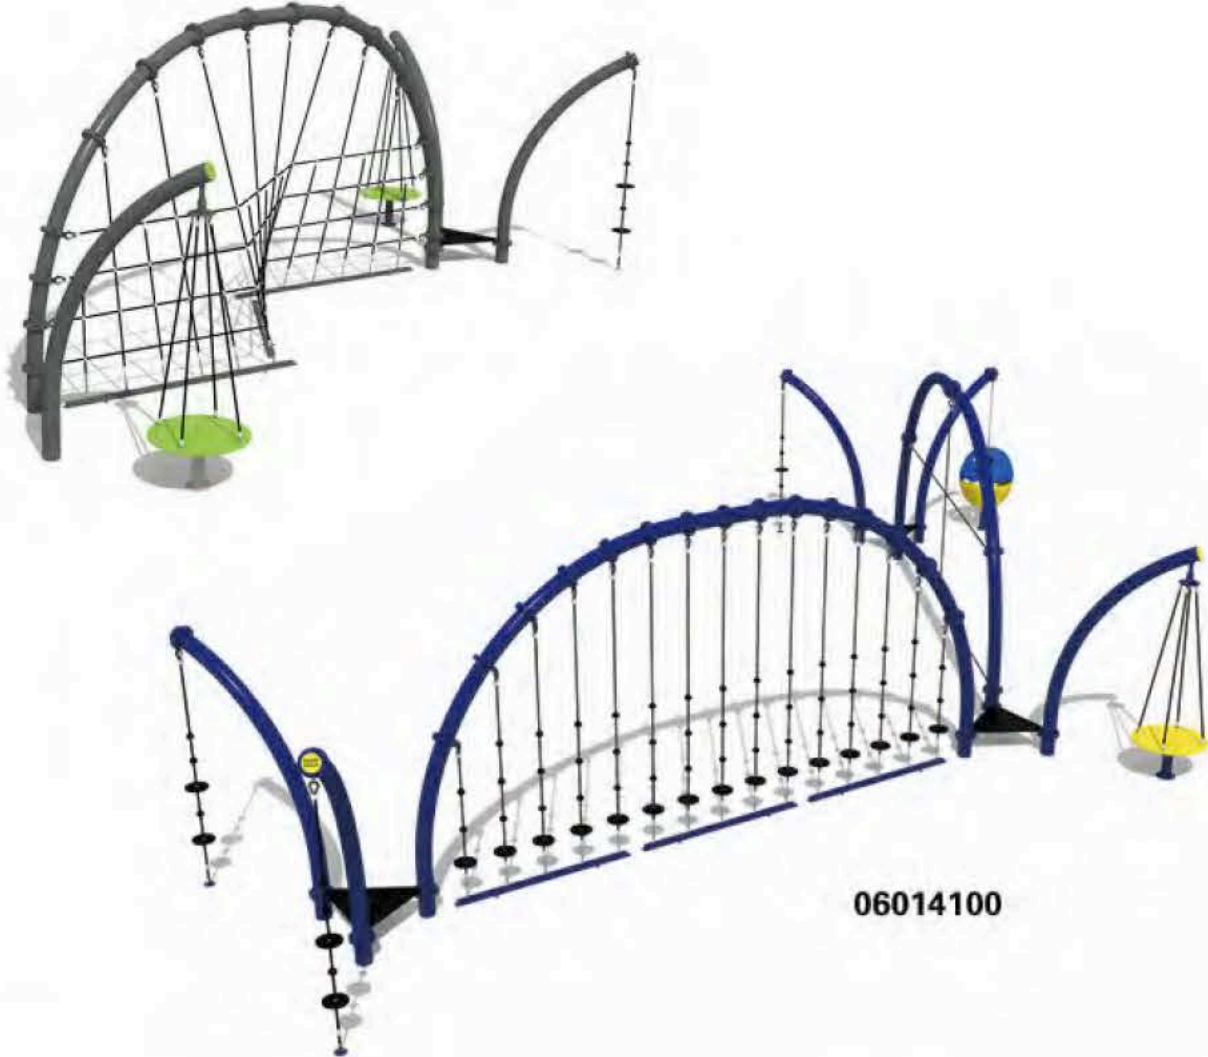

06014100

PRODUCT INFORMATION

Product Number	Product Name	Age(years)	Total Height (cm)	Drop Height (cm)	Minimum Space (cm)	Safety Zone (cm)
06014000	-	5+	365	200	1250 × 500	1650 × 900
06014100	-	5+	365	50	1800 × 900	2200 × 1300
81071503	-	5+	365	200	730 × 25	1030 × 325
81071502	-	5+	365	50	730 × 90	1030 × 390

PRODUCT INFORMATION

Product Number	Product Name	Age(years)	Total Height (cm)	Drop Height (cm)	Minimum Space (cm)	Safety Zone (cm)
06014600	-	12+	310	300	1250 × 700	1650 × 1100
06014400	-	5+	300	180	610 × 310	1010 × 710