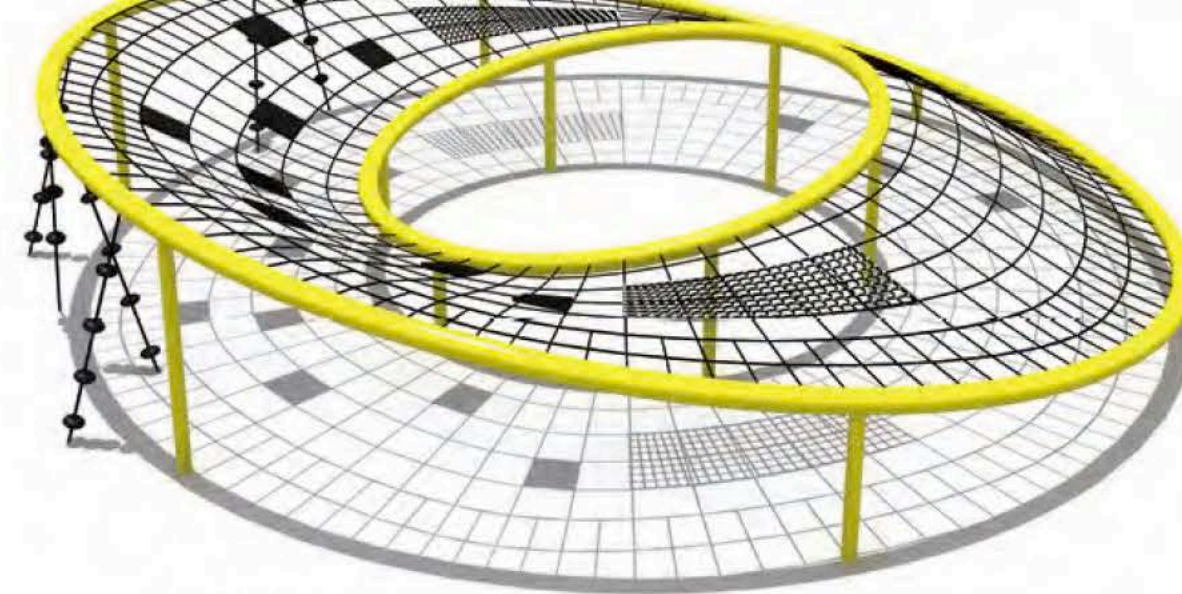

06010100
06010101
06010200
06012800
06010300

PRODUCT INFORMATION

Product Number	Product Name	Age(years)	Total Height (cm)	Drop Height (cm)	Minimum Space (cm)	Safety Zone (cm)
06010100	-	5+	385	300	500 × 500	900 × 900
06010101	-	5+	385	300	600 × 600	1000 × 1000
06010200	-	5+	445	360	700 × 700	1100 × 1100
06012800	-	8+	600	500	900 × 900	1300 × 1300
06010300	-	8+	740	600	1100 × 1100	1500 × 1500

02992233

06012005

PRODUCT INFORMATION

Product Number	Product Name	Age(years)	Total Height (cm)	Drop Height (cm)	Minimum Space (cm)	Safety Zone (cm)
02992233	-	5+	220	220	950 × 950	1350 × 1350
06012005	-	5+	432	220	790 × 513	1090 × 813