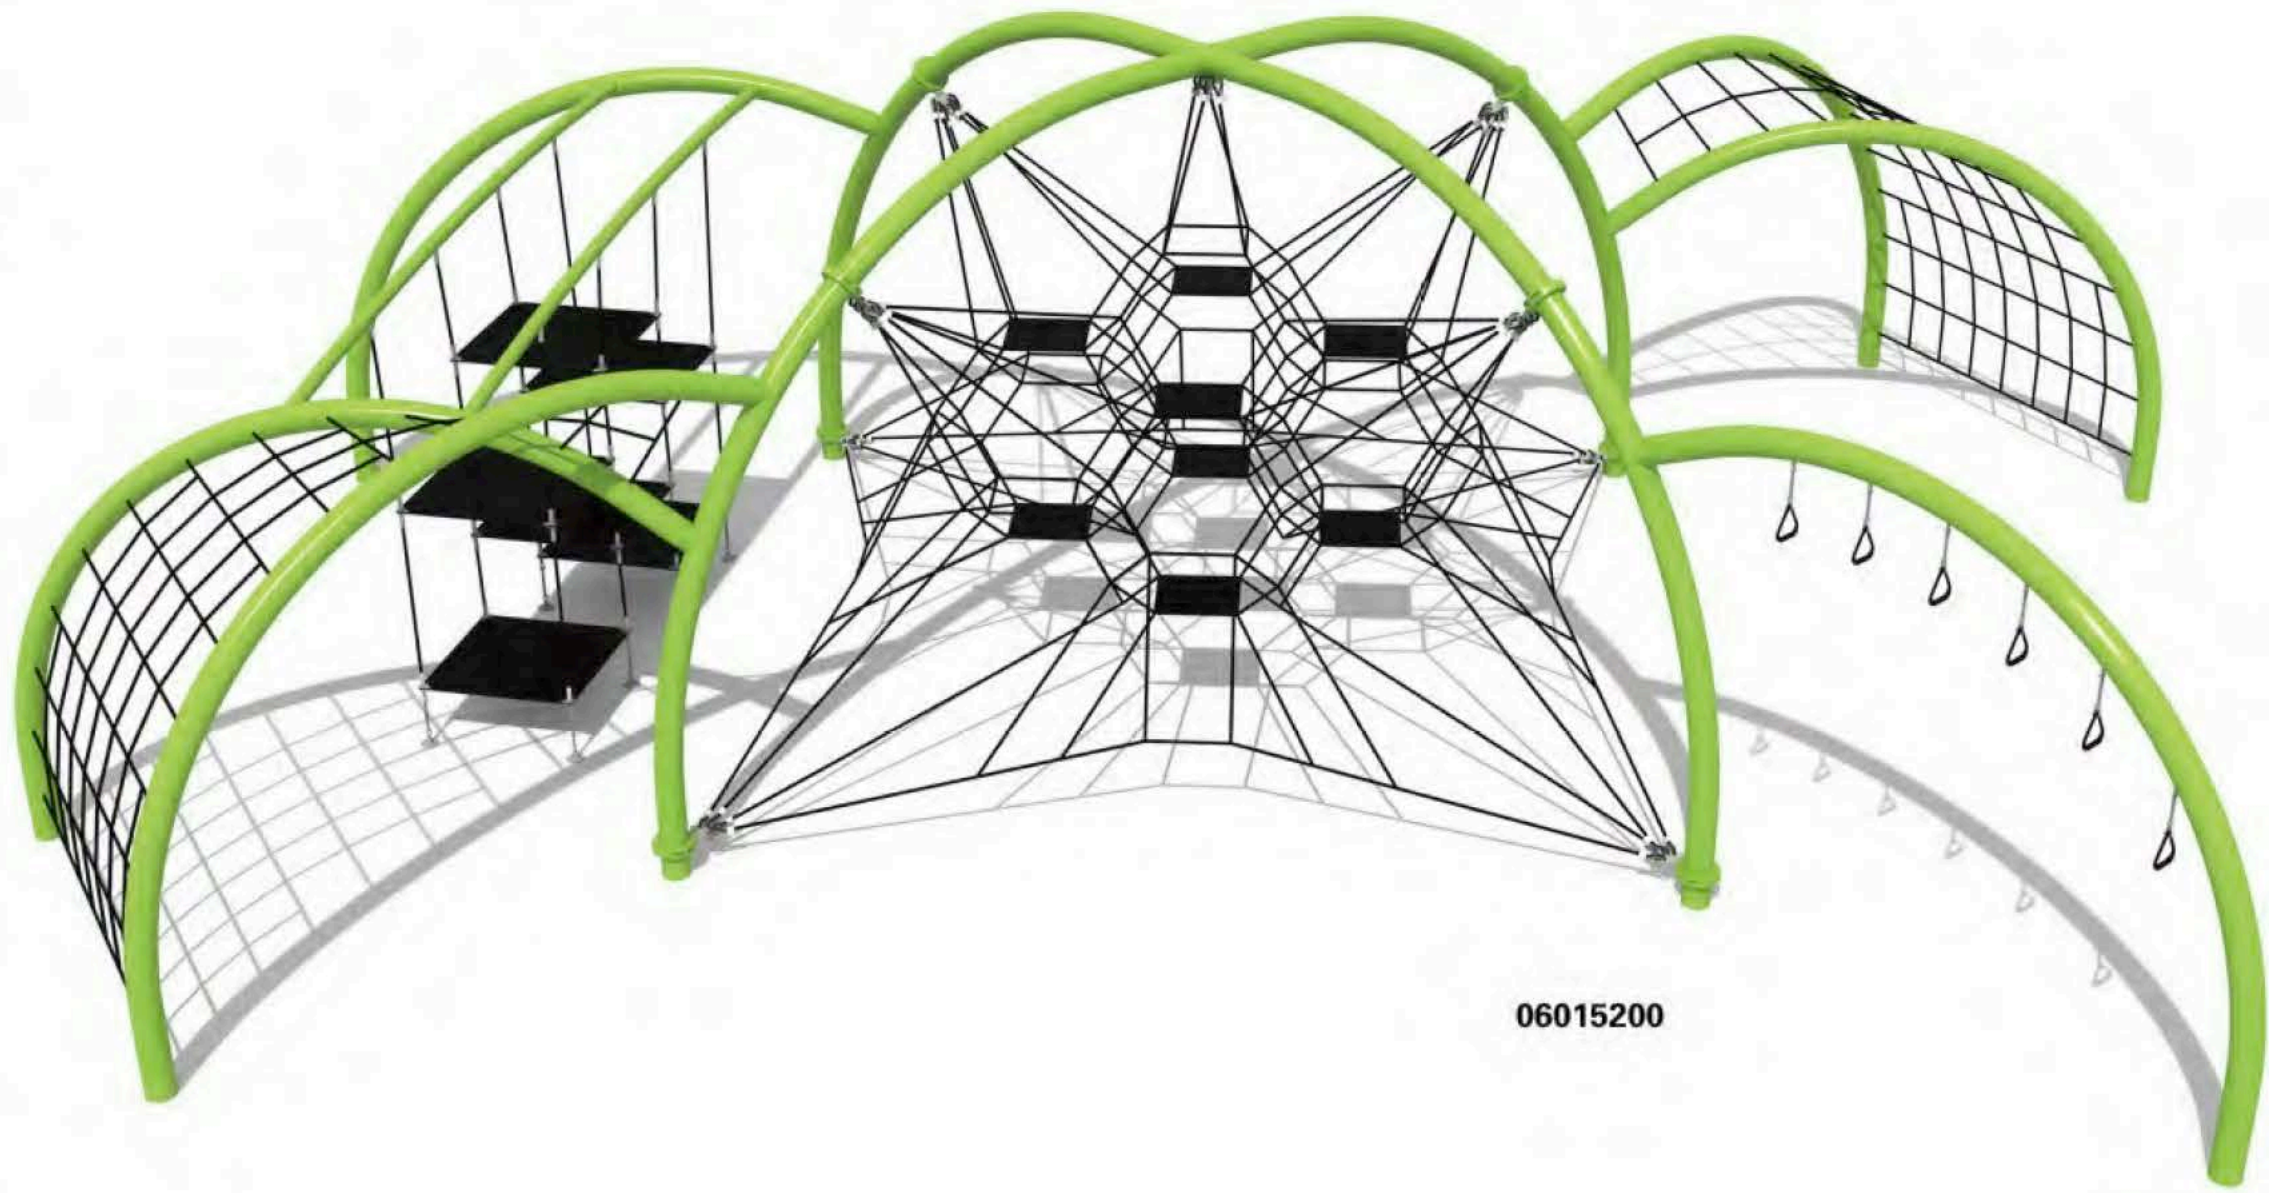

06014800

PRODUCT INFORMATION

Product Number	Product Name	Age(years)	Total Height (cm)	Drop Height (cm)	Minimum Space (cm)	Safety Zone (cm)
06014800	-	5+	540	300	1250 x 700	1650 x 1100

06015100

PRODUCT INFORMATION

Product Number	Product Name	Age(years)	Total Height (cm)	Drop Height (cm)	Minimum Space (cm)	Safety Zone (cm)
06015100	-	5+	290	250	900 x 900	1300 x 1300

06014900

06015000

06015200

The climbing activities are contributed to strengthen the arms and legs, coordinate the body and improve the balance.