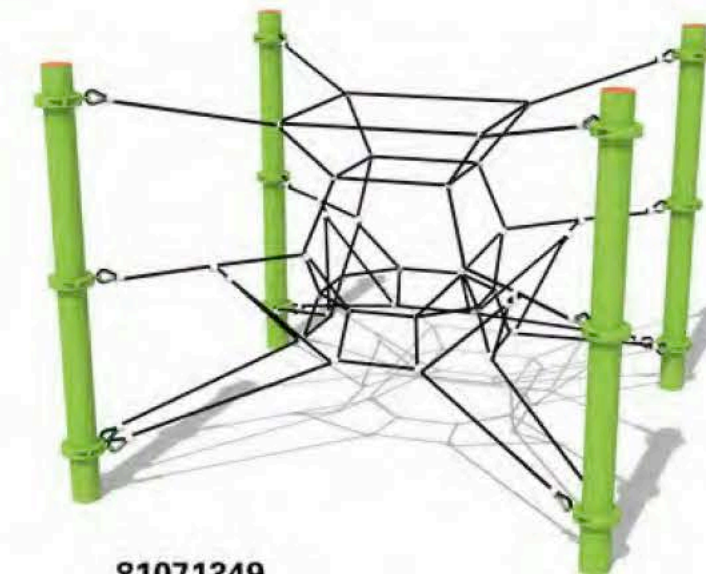

Playground Part 3

06013600

PRODUCT INFORMATION

Product Number	Product Name	Age(years)	Total Height (cm)	Drop Height (cm)	Minimum Space (cm)	Safety Zone (cm)
06013600	-	5+	290	180	1200 x 1100	1600 x 1500

81071349

The climbing activities are helpful for kids' strength and coordinate ability. Safety distances have been well considered.

PRODUCT INFORMATION

Product Number	Product Name	Age(years)	Total Height (cm)	Drop Height (cm)	Minimum Space (cm)	Safety Zone (cm)
81071349	-	5+	290	210	325 x 325	625 x 625