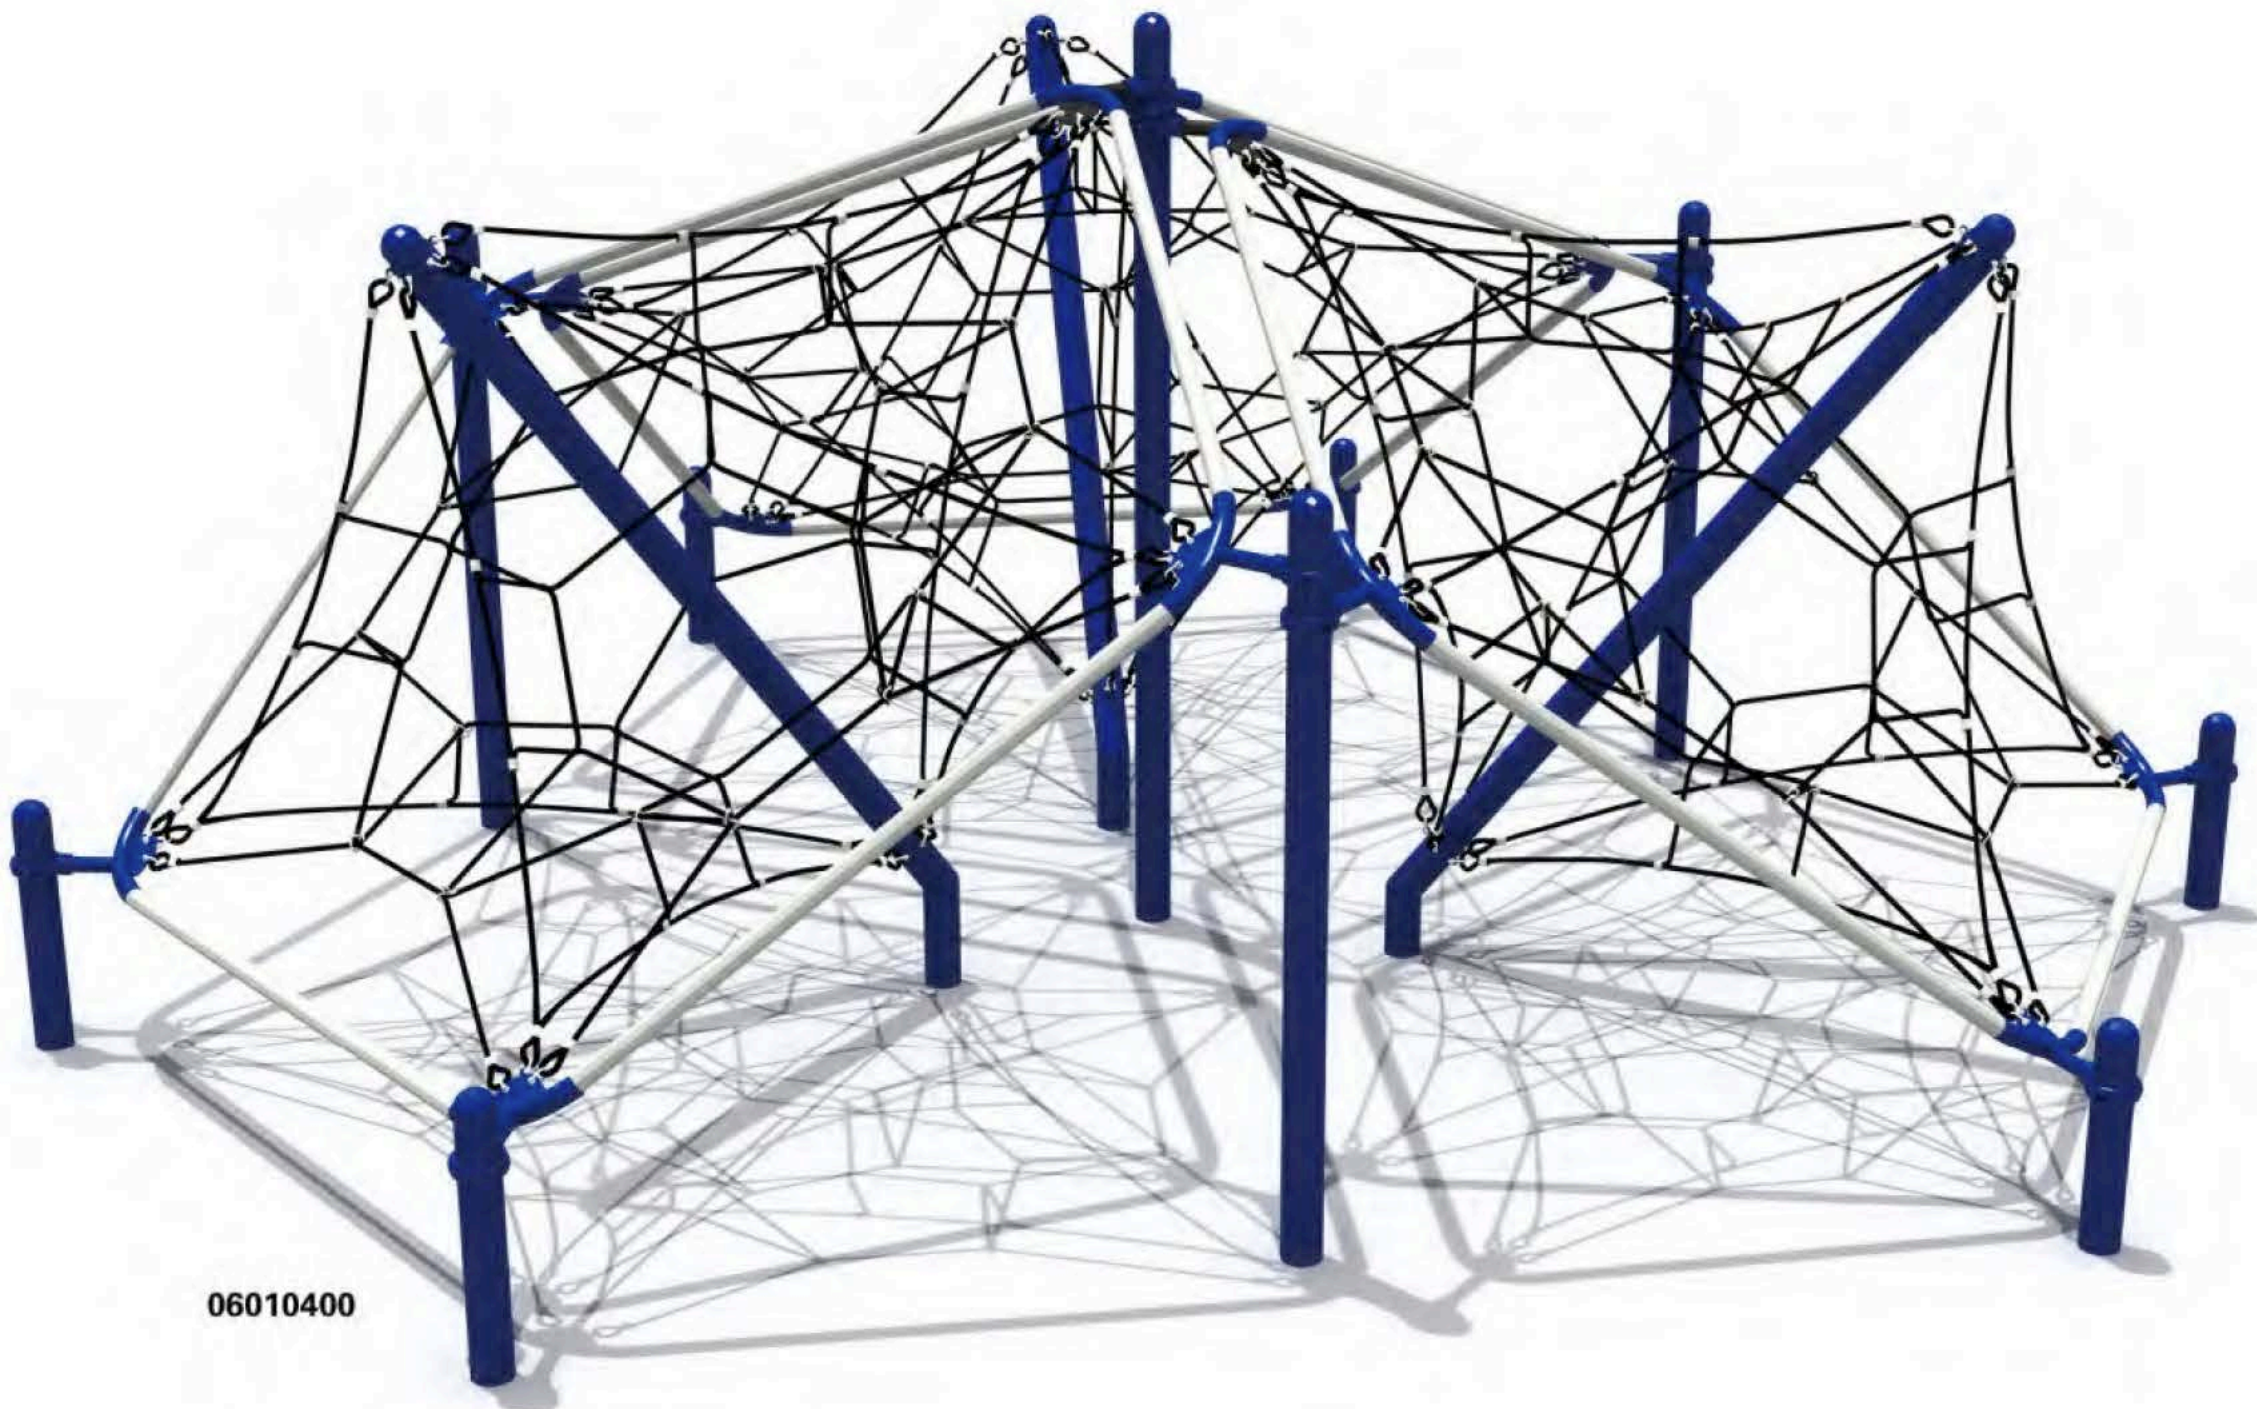

06010400

The “psychological rebellion” is children’s deep desire for independence during their development of self awareness, while independence is the basic to build children’s sense of self-worth and self responsibility. We cannot only recognize our children to grow through their physical changes, but we have to give them more support and acceptance for their psychological growth and all the endeavors they made in order to be independent. We should respect children’s self-esteem, value and uniqueness.

PRODUCT INFORMATION

Product Number	Product Name	Age(years)	Total Height (cm)	Drop Height (cm)	Minimum Space (cm)	Safety Zone (cm)
06010400	-	5+	270	170	690 x 590	990 x 890

PRODUCT INFORMATION

Product Number	Product Name	Age(years)	Total Height (cm)	Drop Height (cm)	Minimum Space (cm)	Safety Zone (cm)
06011800	-	5+	220	120	320 x 320	620 x 620