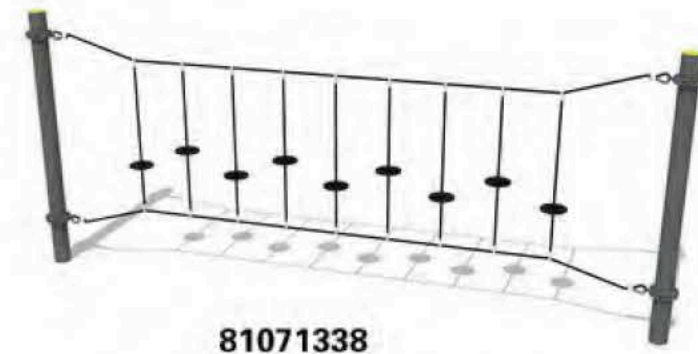

81071338

PRODUCT INFORMATION

Product Number	Product Name	Age(years)	Total Height (cm)	Drop Height (cm)	Minimum Space (cm)	Safety Zone (cm)
81071344	-	5+	290	50	625 x 100	925 x 400
81071341	-	5+	290	50	625 x 100	925 x 400
81071337	-	12+	290	40	625 x 25	925 x 325
81071336	-	12+	290	40	625 x 25	925 x 325
81071347	-	5+	290	96	625 x 100	925 x 400
81071343	-	5+	290	180	625 x 100	925 x 400

PRODUCT INFORMATION

Product Number	Product Name	Age(years)	Total Height (cm)	Drop Height (cm)	Minimum Space (cm)	Safety Zone (cm)
81071338	-	5+	290	40	625 x 25	925 x 325
81071346	-	5+	290	140	625 x 100	925 x 400
81071339	-	5+	290	130	625 x 100	925 x 400
81071345	-	5+	290	50	625 x 100	925 x 400
81071342	-	5+	290	50	625 x 60	925 x 360
81071340	-	5+	290	50	625 x 100	925 x 400