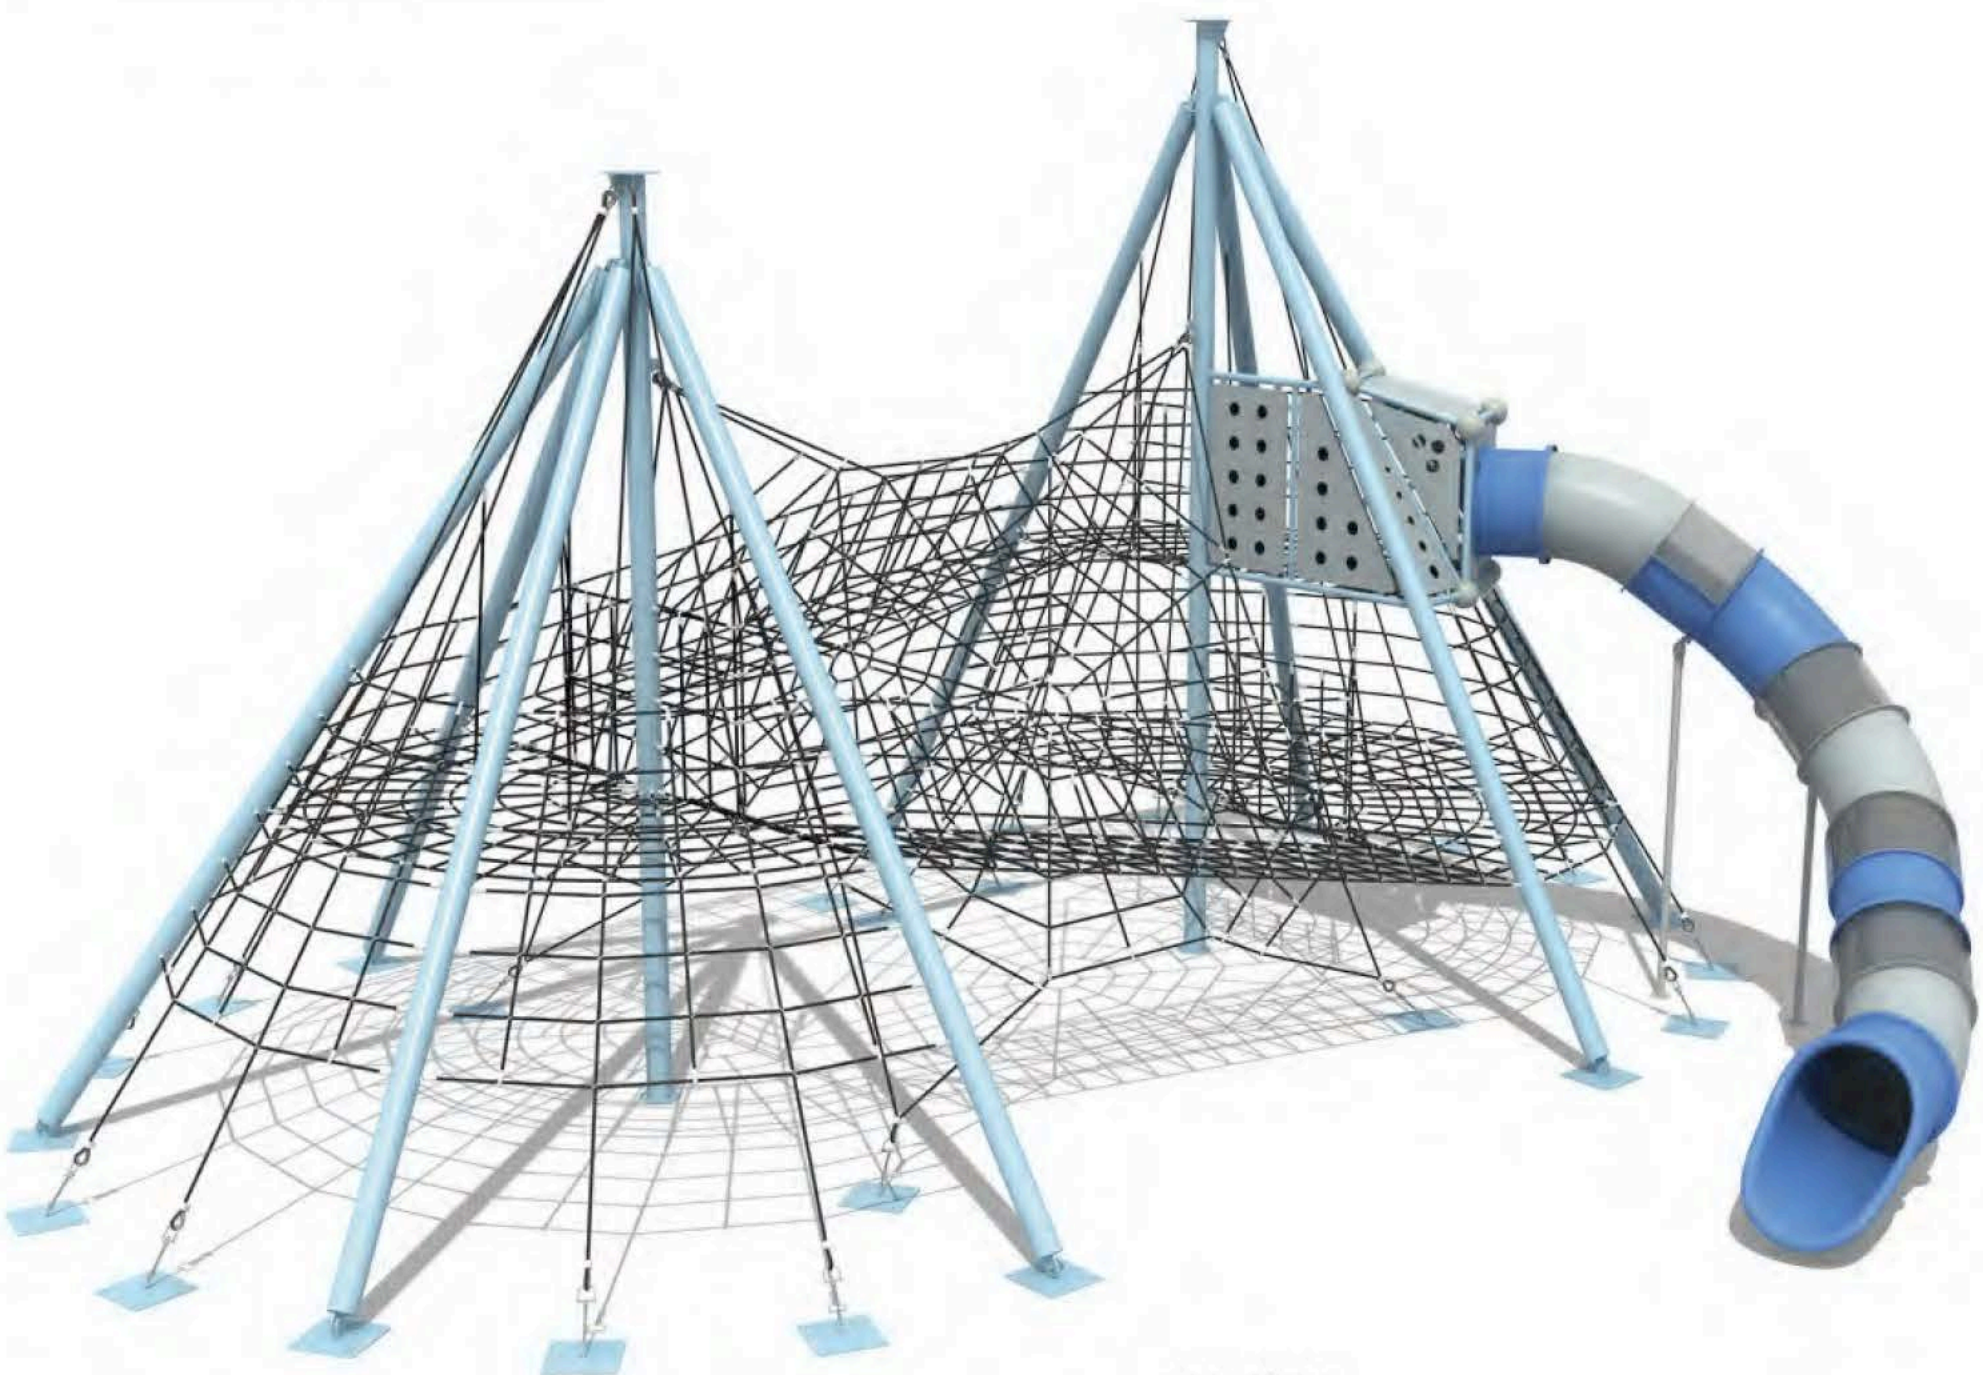

Product Number	Product Name	Age(years)	Total Height (cm)	Drop Height (cm)	Minimum Space (cm)	Safety Zone (cm)
06013400	-	5+	230	230	840 x 250	1140 x 550

The climbing activities are helpful for kids' strength and coordinate ability.
Safety distances have been well considered.