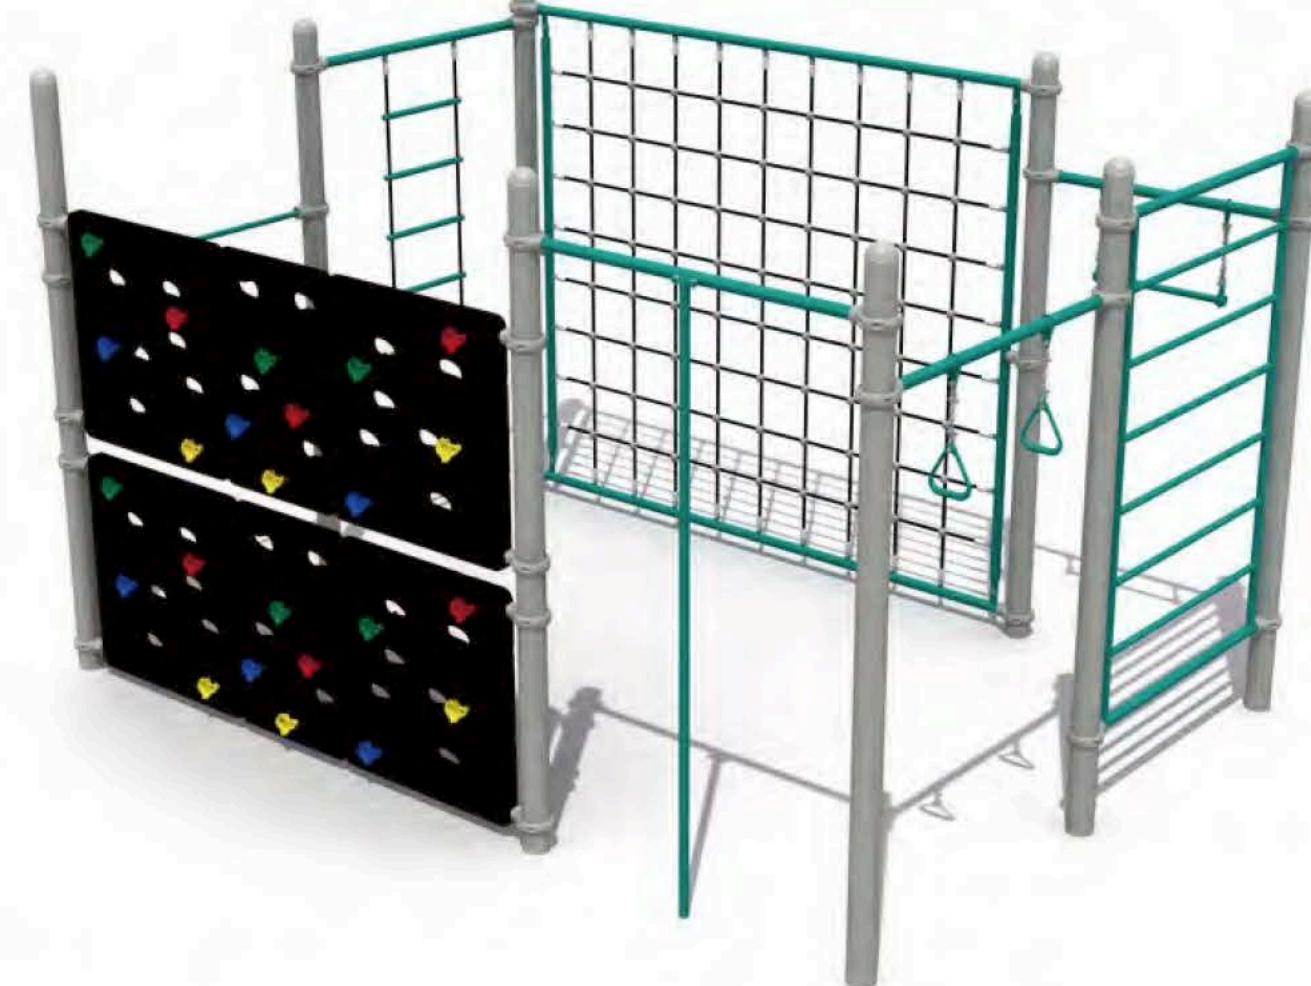

03100900

PRODUCT INFORMATION

Product Number	Product Name	Age(years)	Total Height (cm)	Drop Height (cm)	Minimum Space (cm)	Safety Zone (cm)
03100900	-	5+	270	170	450×310	750×610