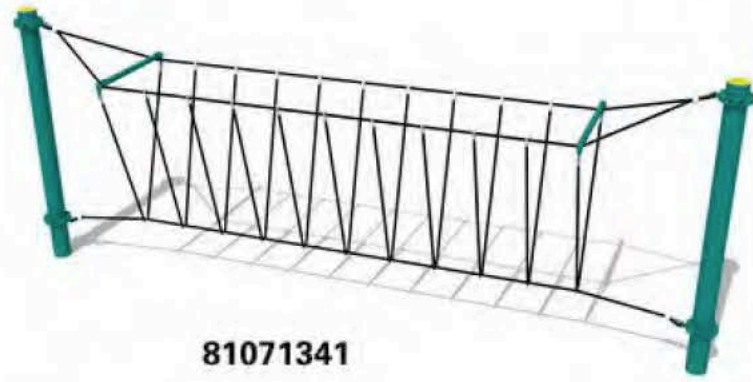

81071341

PRODUCT INFORMATION

Product Number	Product Name	Age(years)	Total Height (cm)	Drop Height (cm)	Minimum Space (cm)	Safety Zone (cm)
81071344	-	5+	290	50	625 x 100	925 x 400
81071341	-	5+	290	50	625 x 100	925 x 400
81071337	-	12+	290	40	625 x 25	925 x 325
81071336	-	12+	290	40	625 x 25	925 x 325
81071347	-	5+	290	96	625 x 100	925 x 400
81071343	-	5+	290	180	625 x 100	925 x 400

PRODUCT INFORMATION

Product Number	Product Name	Age(years)	Total Height (cm)	Drop Height (cm)	Minimum Space (cm)	Safety Zone (cm)
81071338	-	5+	290	40	625 x 25	925 x 325
81071346	-	5+	290	140	625 x 100	925 x 400
81071339	-	5+	290	130	625 x 100	925 x 400
81071345	-	5+	290	50	625 x 100	925 x 400
81071342	-	5+	290	50	625 x 60	925 x 360
81071340	-	5+	290	50	625 x 100	925 x 400