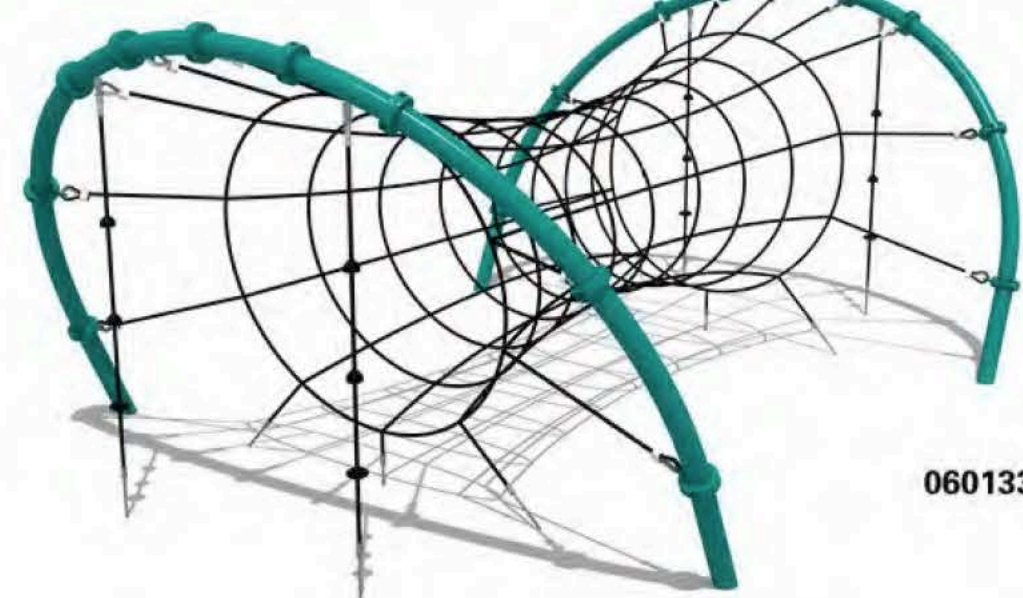

The climbing activities are helpful for kids' strength and coordinate ability.
Safety distances have been well considered.

06013300

PRODUCT INFORMATION

Product Number	Product Name	Age(years)	Total Height (cm)	Drop Height (cm)	Minimum Space (cm)	Safety Zone (cm)
06013000	-	5+	700	300	1200 x 1000	1600 x 1400

PRODUCT INFORMATION

Product Number	Product Name	Age(years)	Total Height (cm)	Drop Height (cm)	Minimum Space (cm)	Safety Zone (cm)
06013300	-	5+	250	185	610 x 430	910 x 730
06013100	-	5+	680	300	900 x 500	1300 x 900