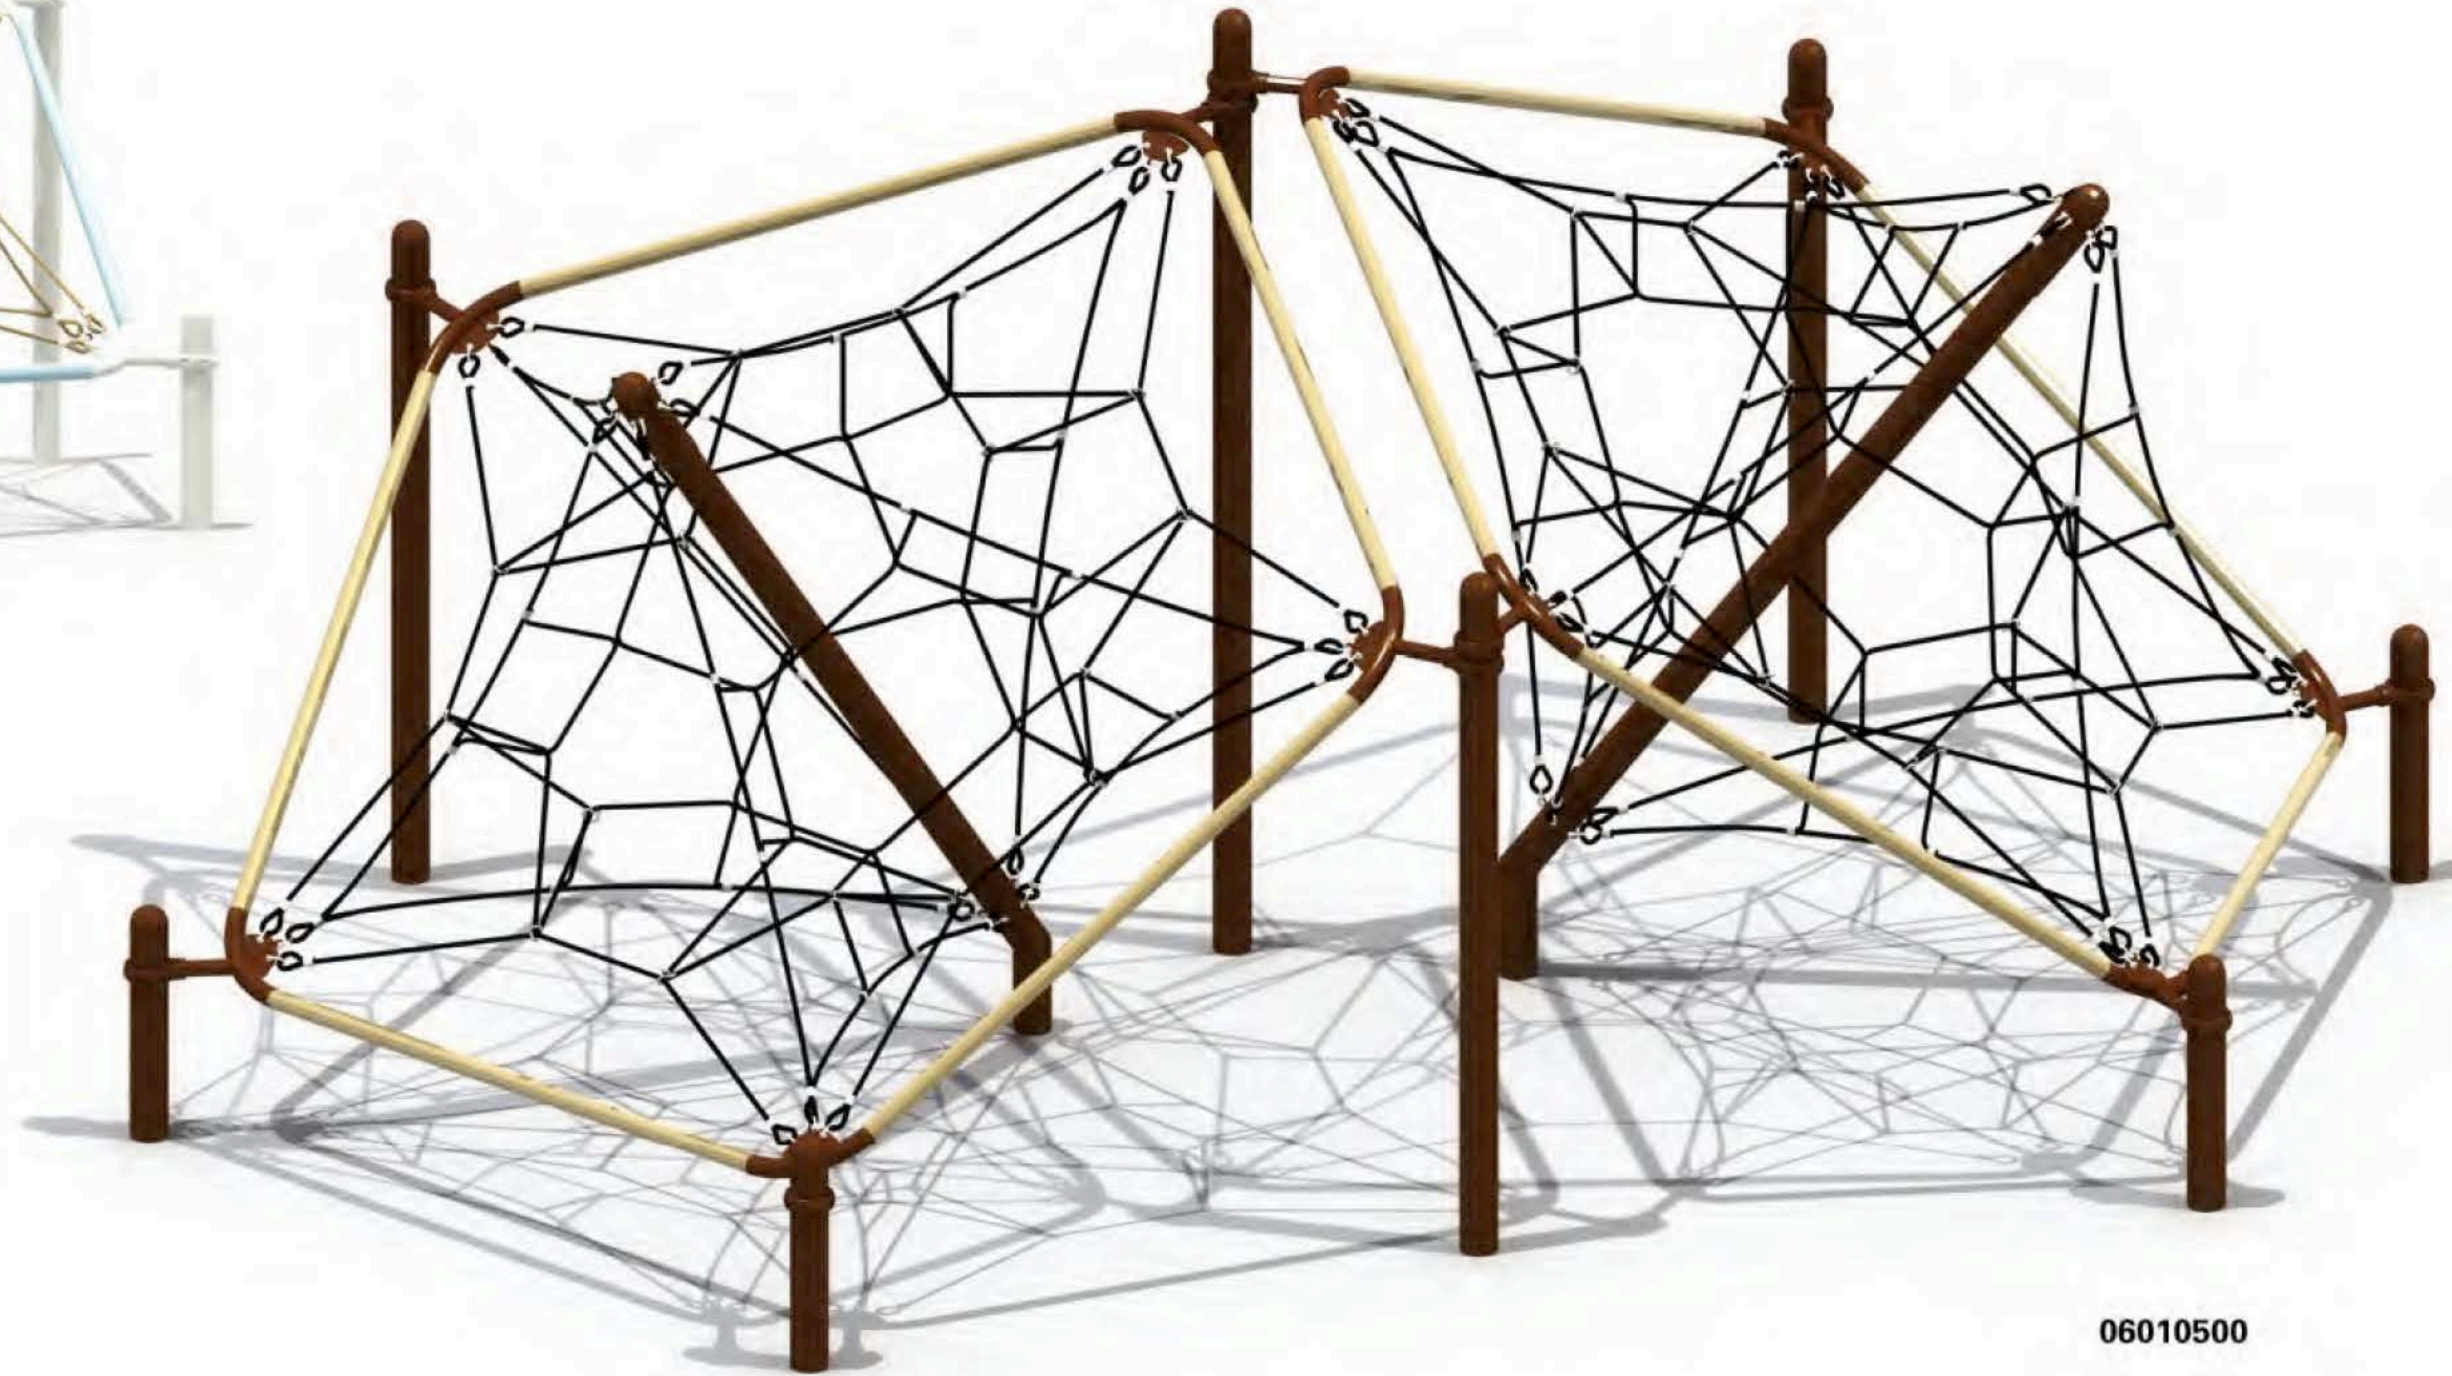

06010600

The climbing activities are helpful for kids' strength and coordinate ability. Safety distances have been well considered.

06010500

PRODUCT INFORMATION

Product Number	Product Name	Age(years)	Total Height (cm)	Drop Height (cm)	Minimum Space (cm)	Safety Zone (cm)
06010600	-	5+	270	170	440 x 330	740 x 630