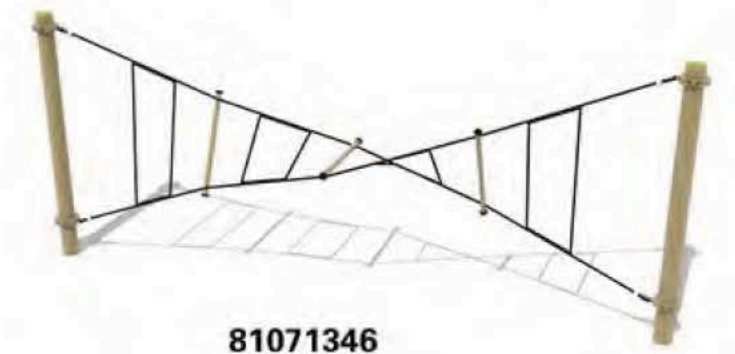

81071346

PRODUCT INFORMATION

Product Number	Product Name	Age(years)	Total Height (cm)	Drop Height (cm)	Minimum Space (cm)	Safety Zone (cm)
81071344	-	5+	290	50	625 x 100	925 x 400
81071341	-	5+	290	50	625 x 100	925 x 400
81071337	-	12+	290	40	625 x 25	925 x 325
81071336	-	12+	290	40	625 x 25	925 x 325
81071347	-	5+	290	96	625 x 100	925 x 400
81071343	-	5+	290	180	625 x 100	925 x 400

PRODUCT INFORMATION

Product Number	Product Name	Age(years)	Total Height (cm)	Drop Height (cm)	Minimum Space (cm)	Safety Zone (cm)
81071338	-	5+	290	40	625 x 25	925 x 325
81071346	-	5+	290	140	625 x 100	925 x 400
81071339	-	5+	290	130	625 x 100	925 x 400
81071345	-	5+	290	50	625 x 100	925 x 400
81071342	-	5+	290	50	625 x 60	925 x 360
81071340	-	5+	290	50	625 x 100	925 x 400