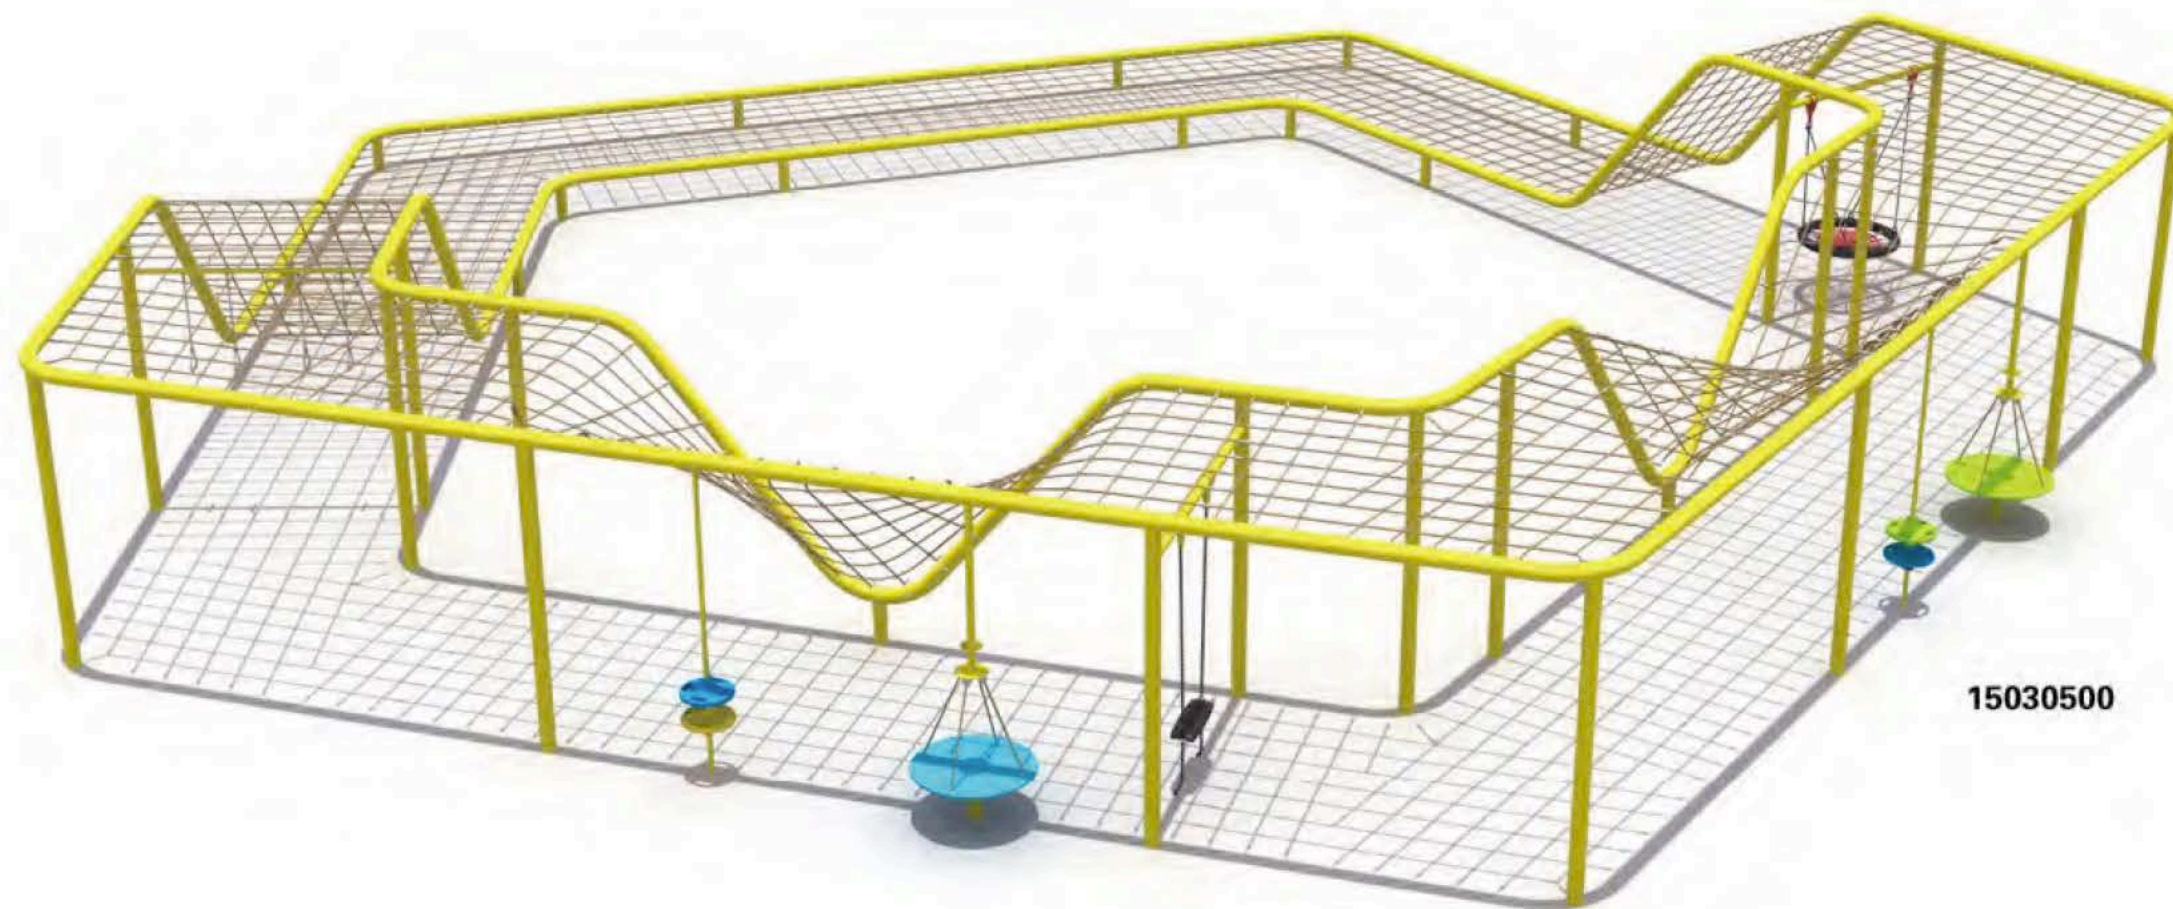

PRODUCT INFORMATION

Product Number	Product Name	Age(years)	Total Height (cm)	Drop Height (cm)	Minimum Space (cm)	Safety Zone (cm)
15030201	-	5+	260	260	1800 × 260	2300 × 760
15030101	-	5+	260	260	1150 × 260	1700 × 760

15030400

15030301

15030500

All kids in the world are entitled to be equal, they need happiness also security.

PRODUCT INFORMATION

Product Number	Product Name	Age(years)	Total Height (cm)	Drop Height (cm)	Minimum Space (cm)	Safety Zone (cm)
15030400	-	5+	260	260	1600 x 1500	2150 x 2100