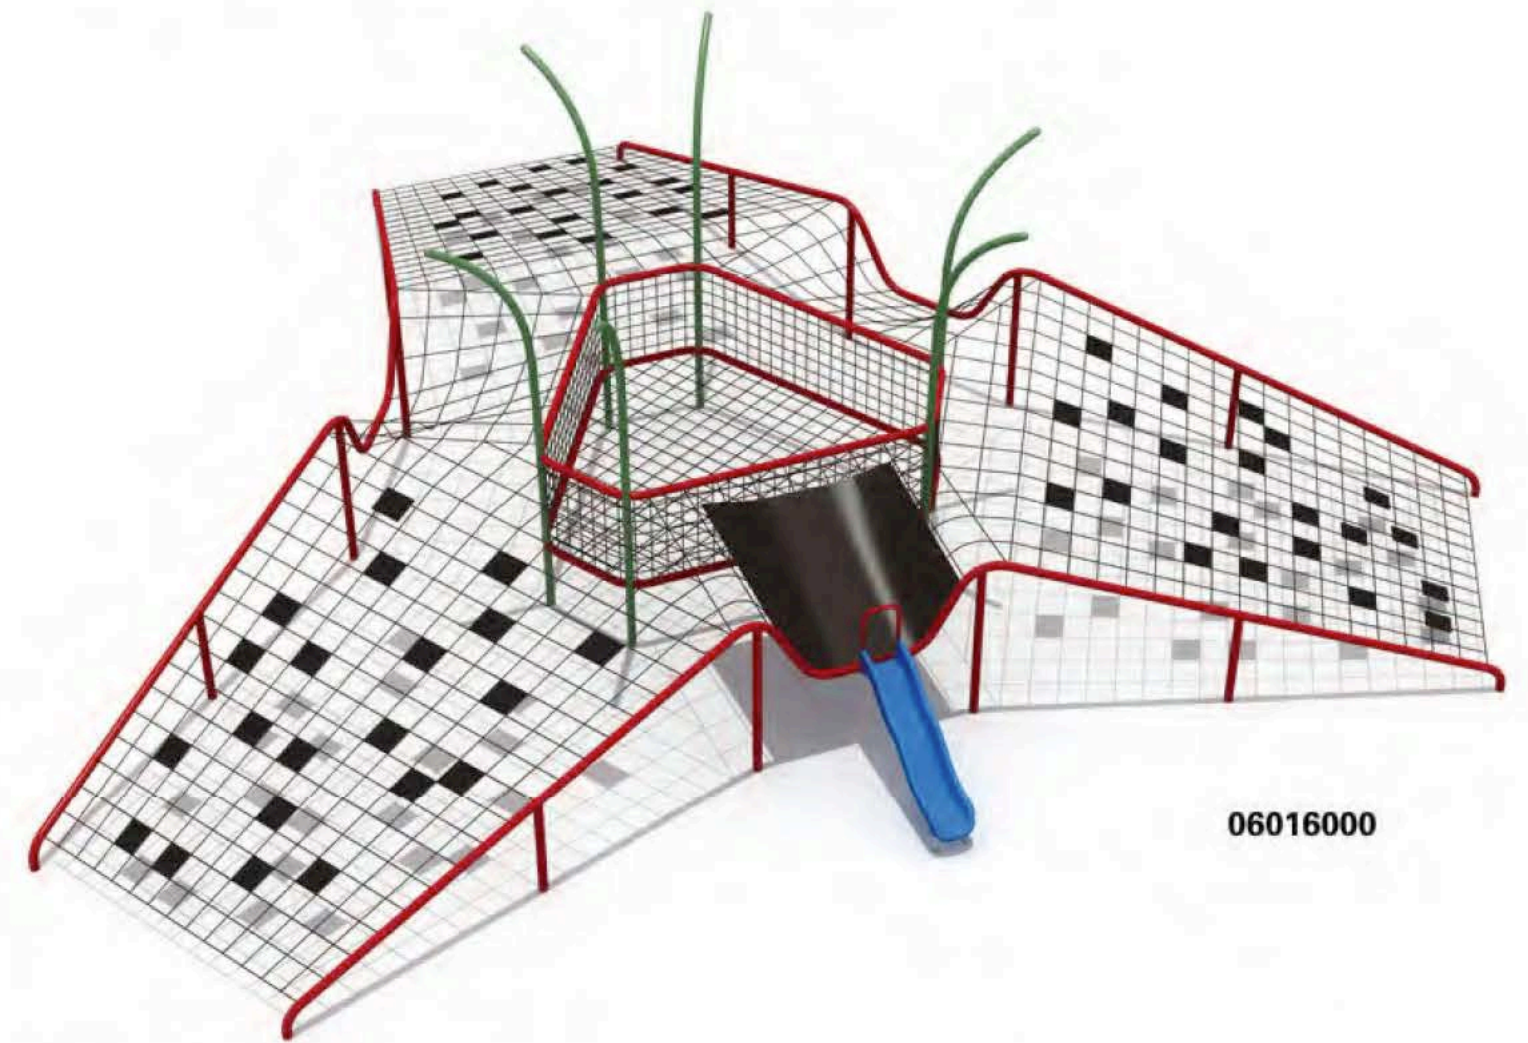

06015700

06015900

Rope Net Series

06015800

06016000

PRODUCT INFORMATION

Product Number	Product Name	Age(years)	Total Height (cm)	Drop Height (cm)	Minimum Space (cm)	Safety Zone (cm)
06015600	-	5+	200	200	400 x 200	700 x 500
06015700	-	5+	200	200	400 x 200	700 x 500
06015800	-	5+	290	290	1400 x 1400	1800 x 1800