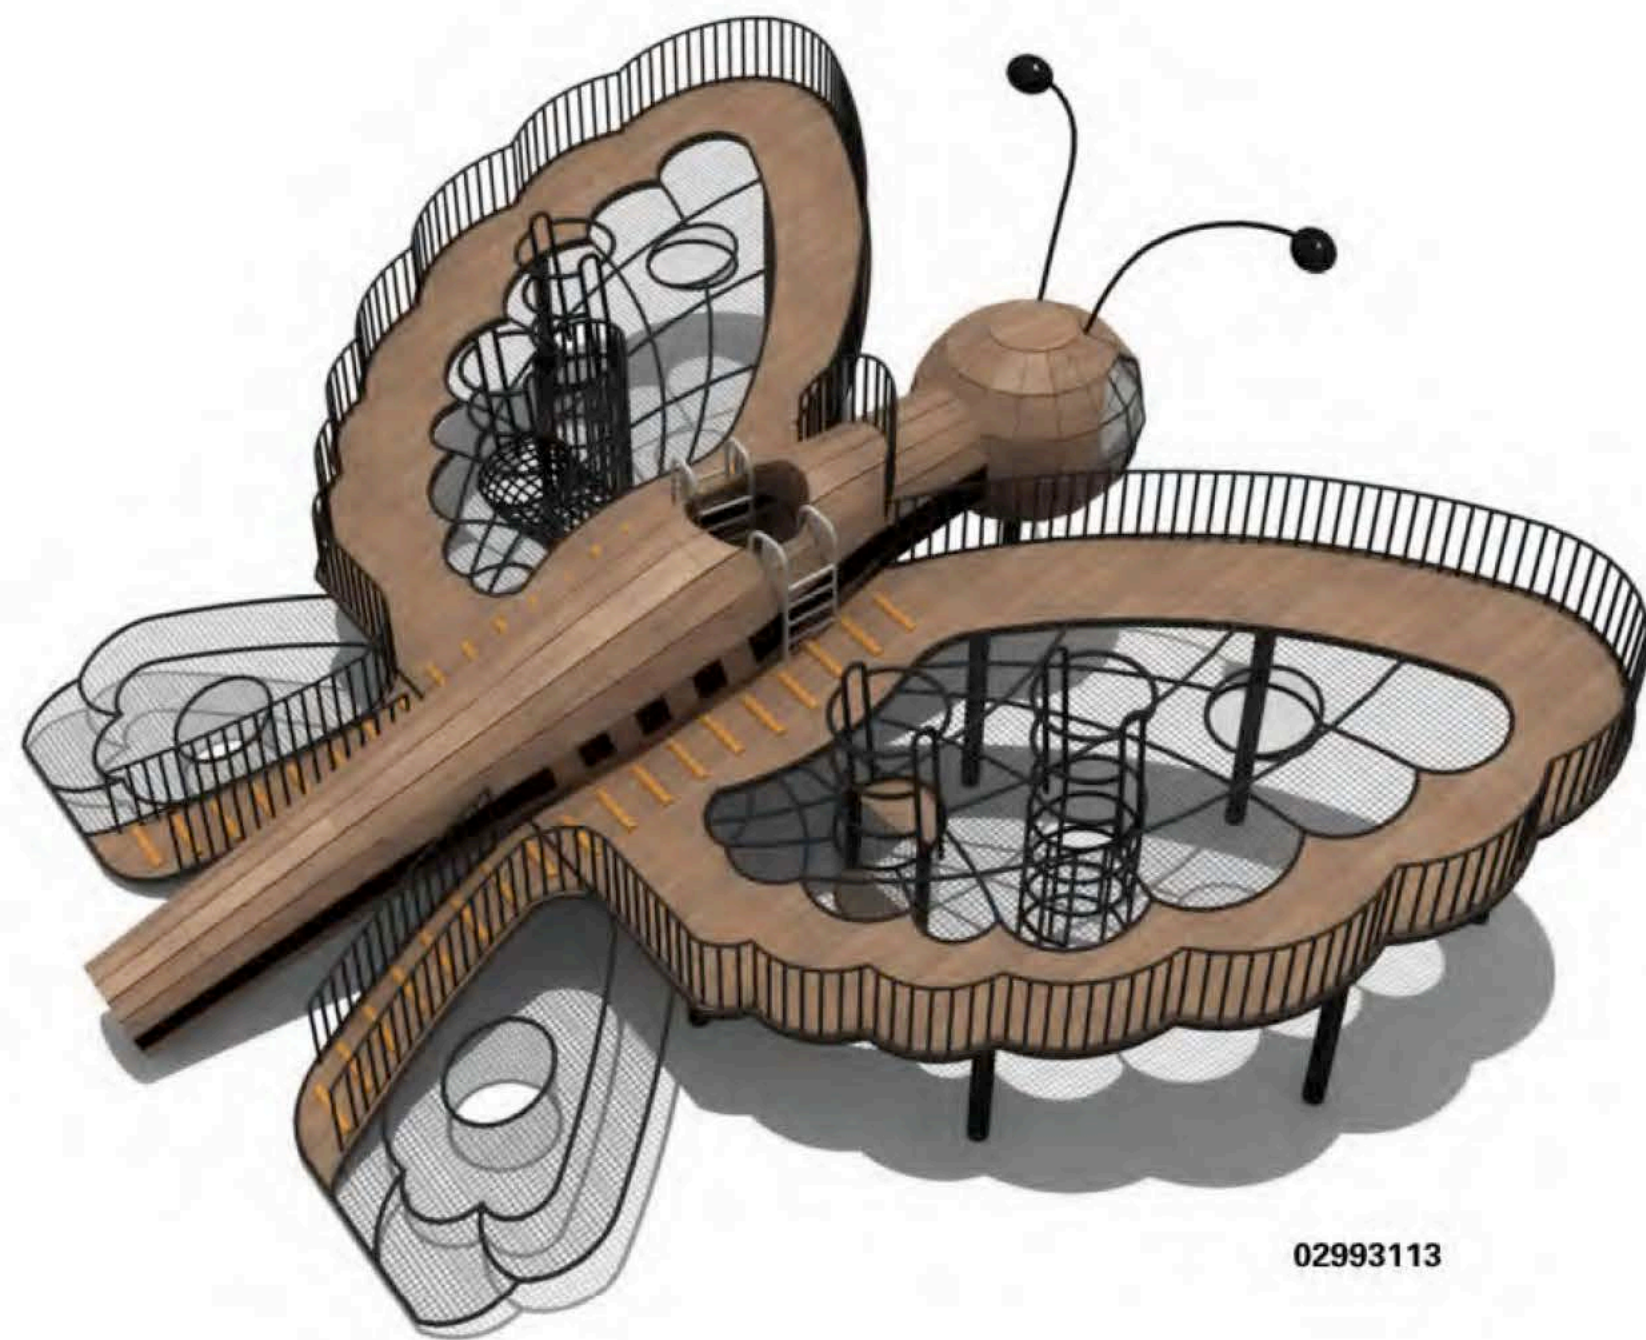

02993113

PRODUCT INFORMATION

Product Number	Product Name	Age(years)	Total Height (cm)	Drop Height (cm)	Minimum Space (cm)	Safety Zone (cm)
02993113	-	5+	680	200	1600 x 1470	2000 x 1870