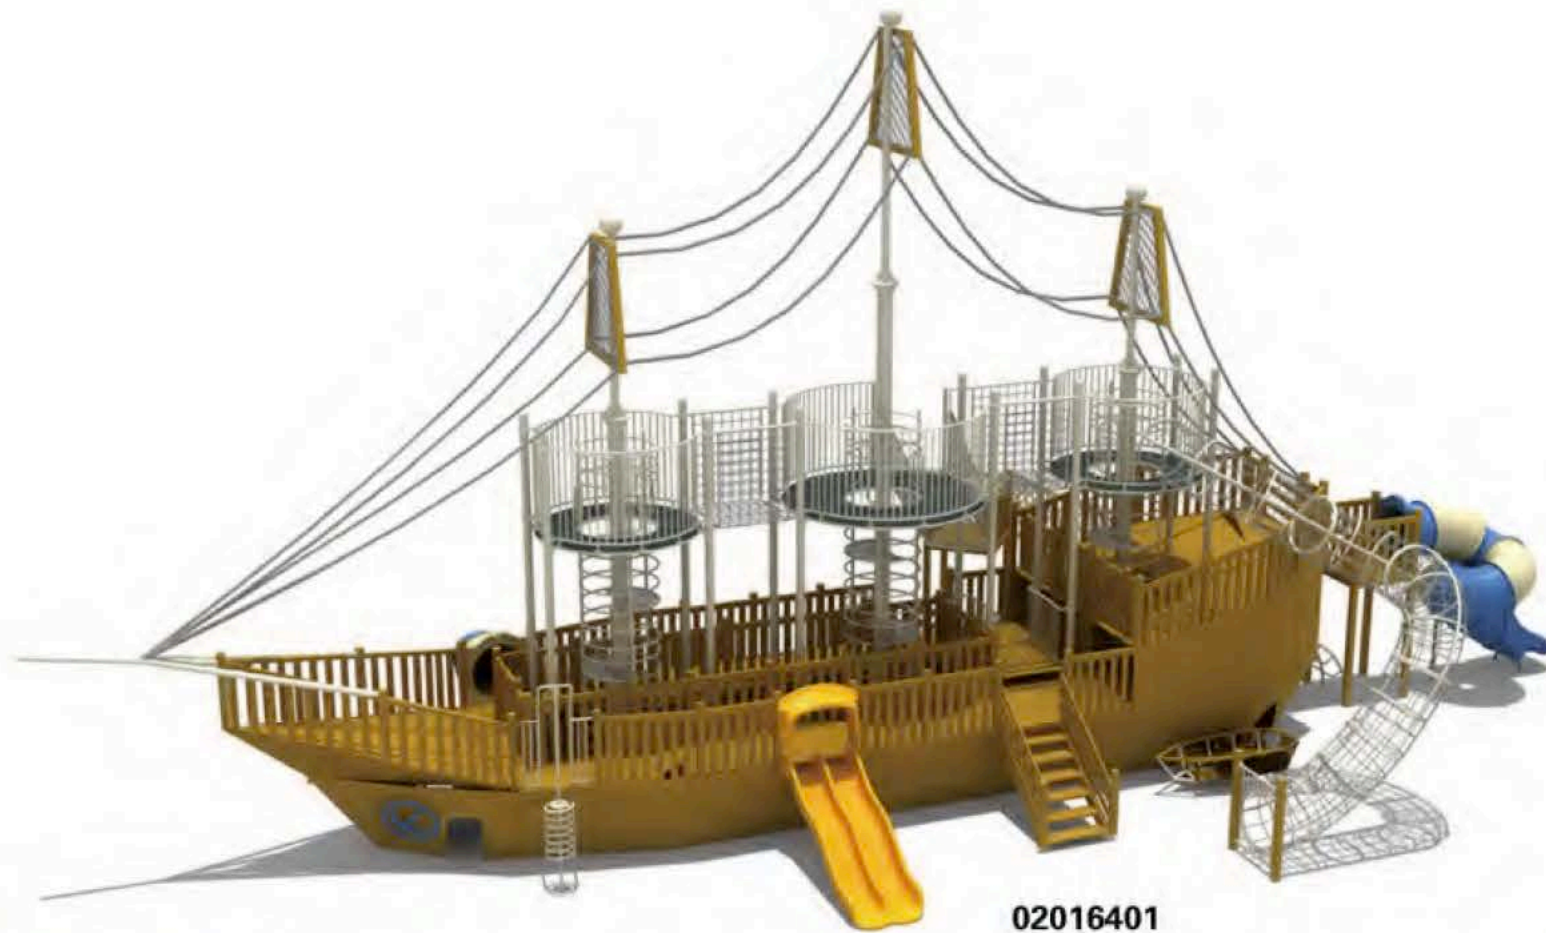

The mysterious and adventurous sea has a natural appeal for children. And rooted in childhood fantasies, fantasizing the rudder of a pirate ship in search of the mysterious sea. Adopting the popular "pirate ship" elements as the design theme, simulate the space of the pirate ship. There are observation decks and sails. The shapes are vivid and realistic, as if they are really in the ocean. Create a unique play space. Children can adventure on pirate ships and explore new worlds on their own boats. The design of the overall wooden structure is ingenious and very naturally integrated into the surrounding environment. Added fun and richness to the play environment.

Ocean exploration

02016401

PRODUCT INFORMATION

Product Number	Product Name	Age(years)	Total Height (cm)	Drop Height (cm)	Minimum Space (cm)	Safety Zone (cm)
02016402	-	5+	820	100	1120 × 590	1520 × 990
02016401	-	5+	1060	100	2300 × 1020	2700 × 1420

PRODUCT INFORMATION

Product Number	Product Name	Age(years)	Total Height (cm)	Drop Height (cm)	Minimum Space (cm)	Safety Zone (cm)
02018300	-	5+	704	100	1246 × 710	1646 × 1110
02017700	-	5+	690	100	1420 × 900	1820 × 1300