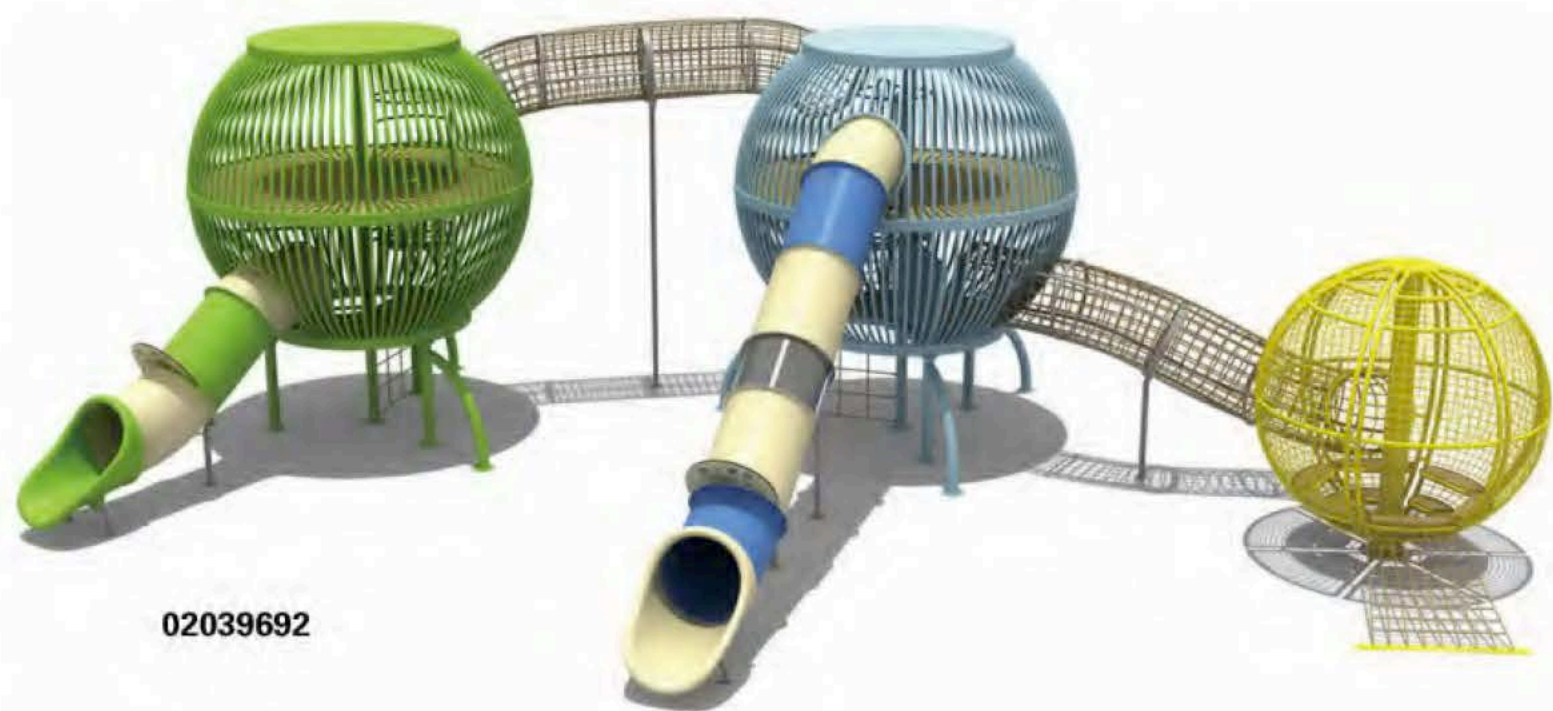

02039692

PRODUCT INFORMATION

Product Number	Product Name	Age(years)	Total Height (cm)	Drop Height (cm)	Minimum Space (cm)	Safety Zone (cm)
02993123	-	5+	890	100	1490 × 1170	1890 × 1570
02039692	-	5+	410	100	1320 × 1030	1720 × 1430

PRODUCT INFORMATION

Product Number	Product Name	Age(years)	Total Height (cm)	Drop Height (cm)	Minimum Space (cm)	Safety Zone (cm)
02993172	-	5+	560	100	2430 × 1320	2830 × 1720
02993150	-	5+	810	100	1650 × 1250	2050 × 1650