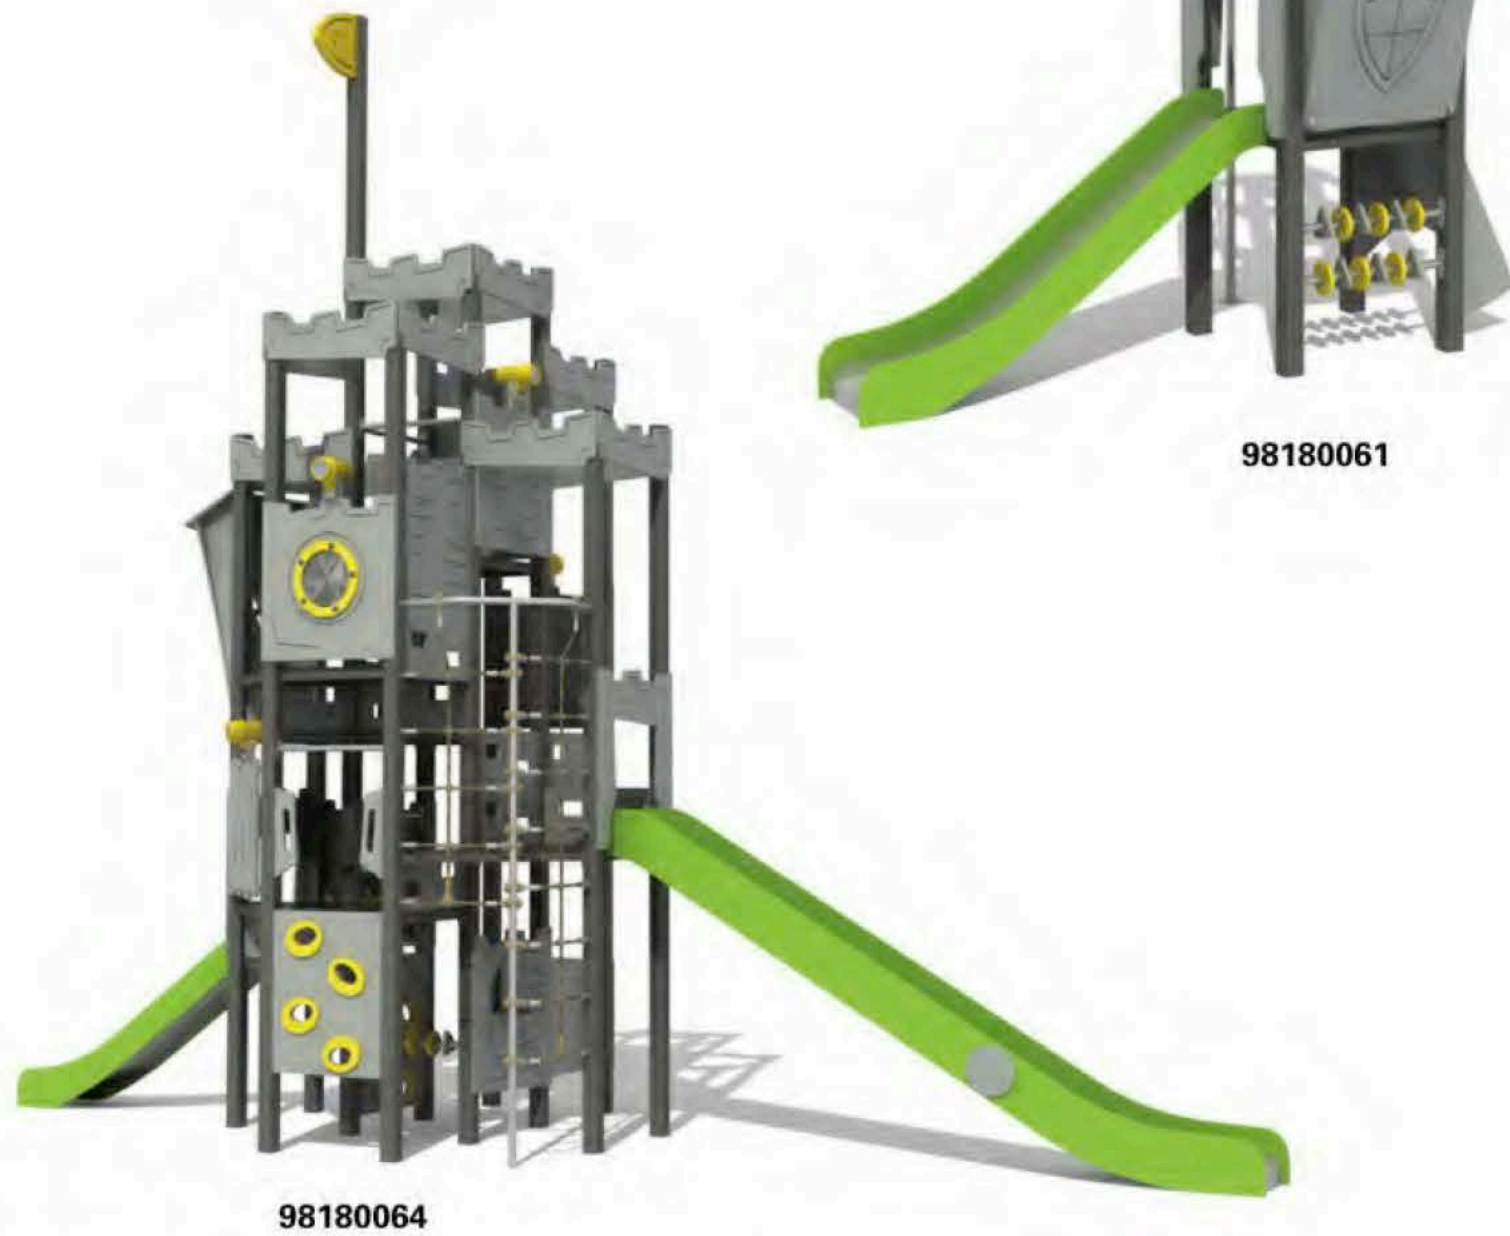

We should give kids more confidence when they play on the large recreational facilities, because they will learn the way of playing and figure out the protection method themselves.

98180061