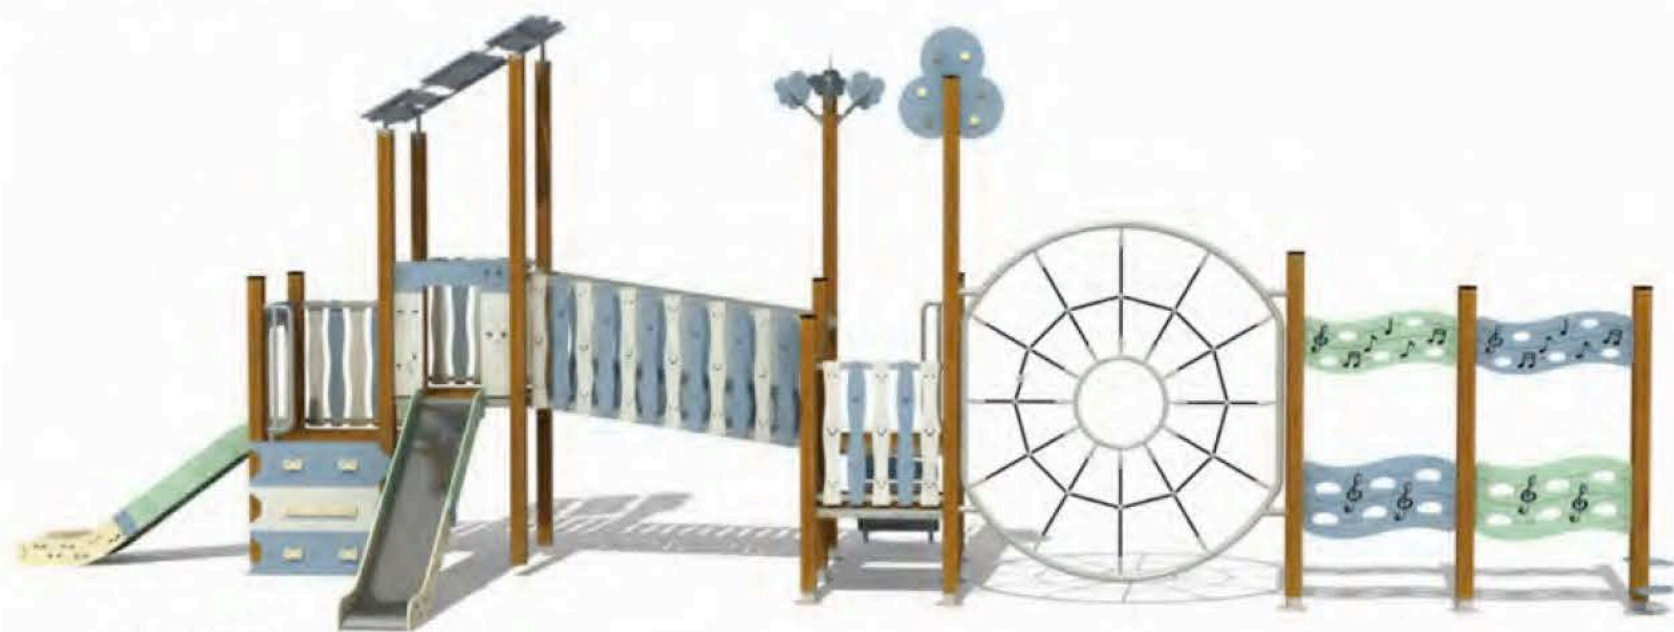

98189006

PRODUCT INFORMATION

Product Number	Product Name	Age(years)	Total Height (cm)	Drop Height (cm)	Minimum Space (cm)	Safety Zone (cm)
98189006	-	5+	380	120	1090 x 380	1440 x 730
98189018	-	5+	360	120	490 x 470	890 x 870

PRODUCT INFORMATION

Product Number	Product Name	Age(years)	Total Height (cm)	Drop Height (cm)	Minimum Space (cm)	Safety Zone (cm)
98189012	-	5+	360	120	1090 x 220	1490 x 520
98189005	-	5+	460	120	810 x 800	1160 x 1150