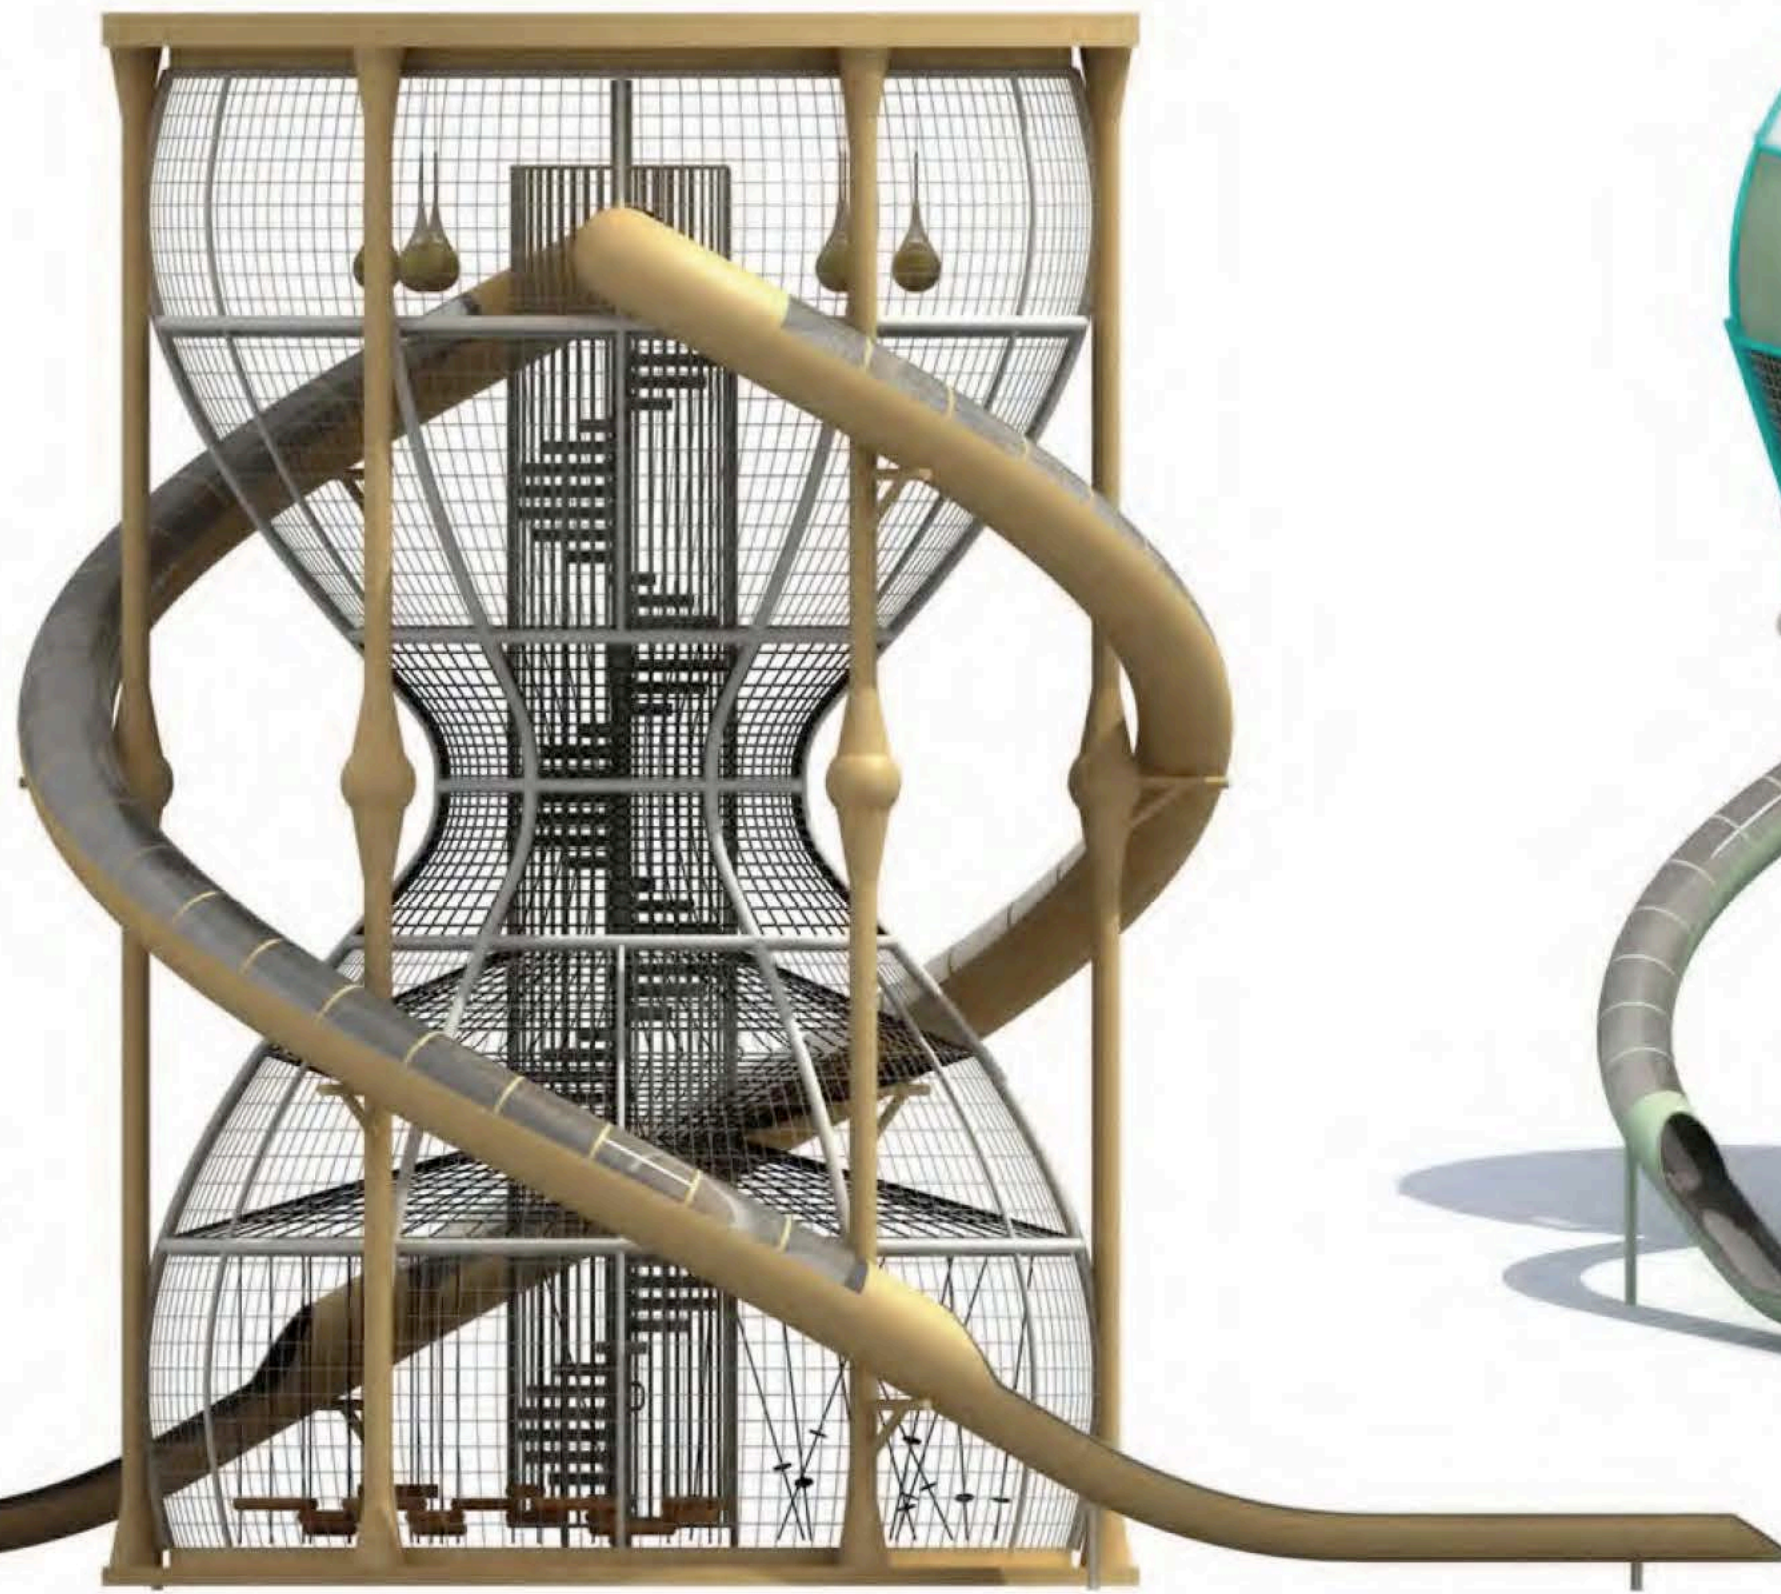

02993231

PRODUCT INFORMATION

Product Number	Product Name	Age(years)	Total Height (cm)	Drop Height (cm)	Minimum Space (cm)	Safety Zone (cm)
02993231	-	5+	1220	100	1700 x 950	2100 x 1350

02993285

Someone asked the Eagle: "why do you teach your children up on the sky ? " the Eagle replied: "If I teach them close to the ground, then how do they have the courage to approach the sun when they grow up ? "

PRODUCT INFORMATION

Product Number	Product Name	Age(years)	Total Height (cm)	Drop Height (cm)	Minimum Space (cm)	Safety Zone (cm)
02993285	-	5+	1360	100	1580 x 1010	1980 x 1410