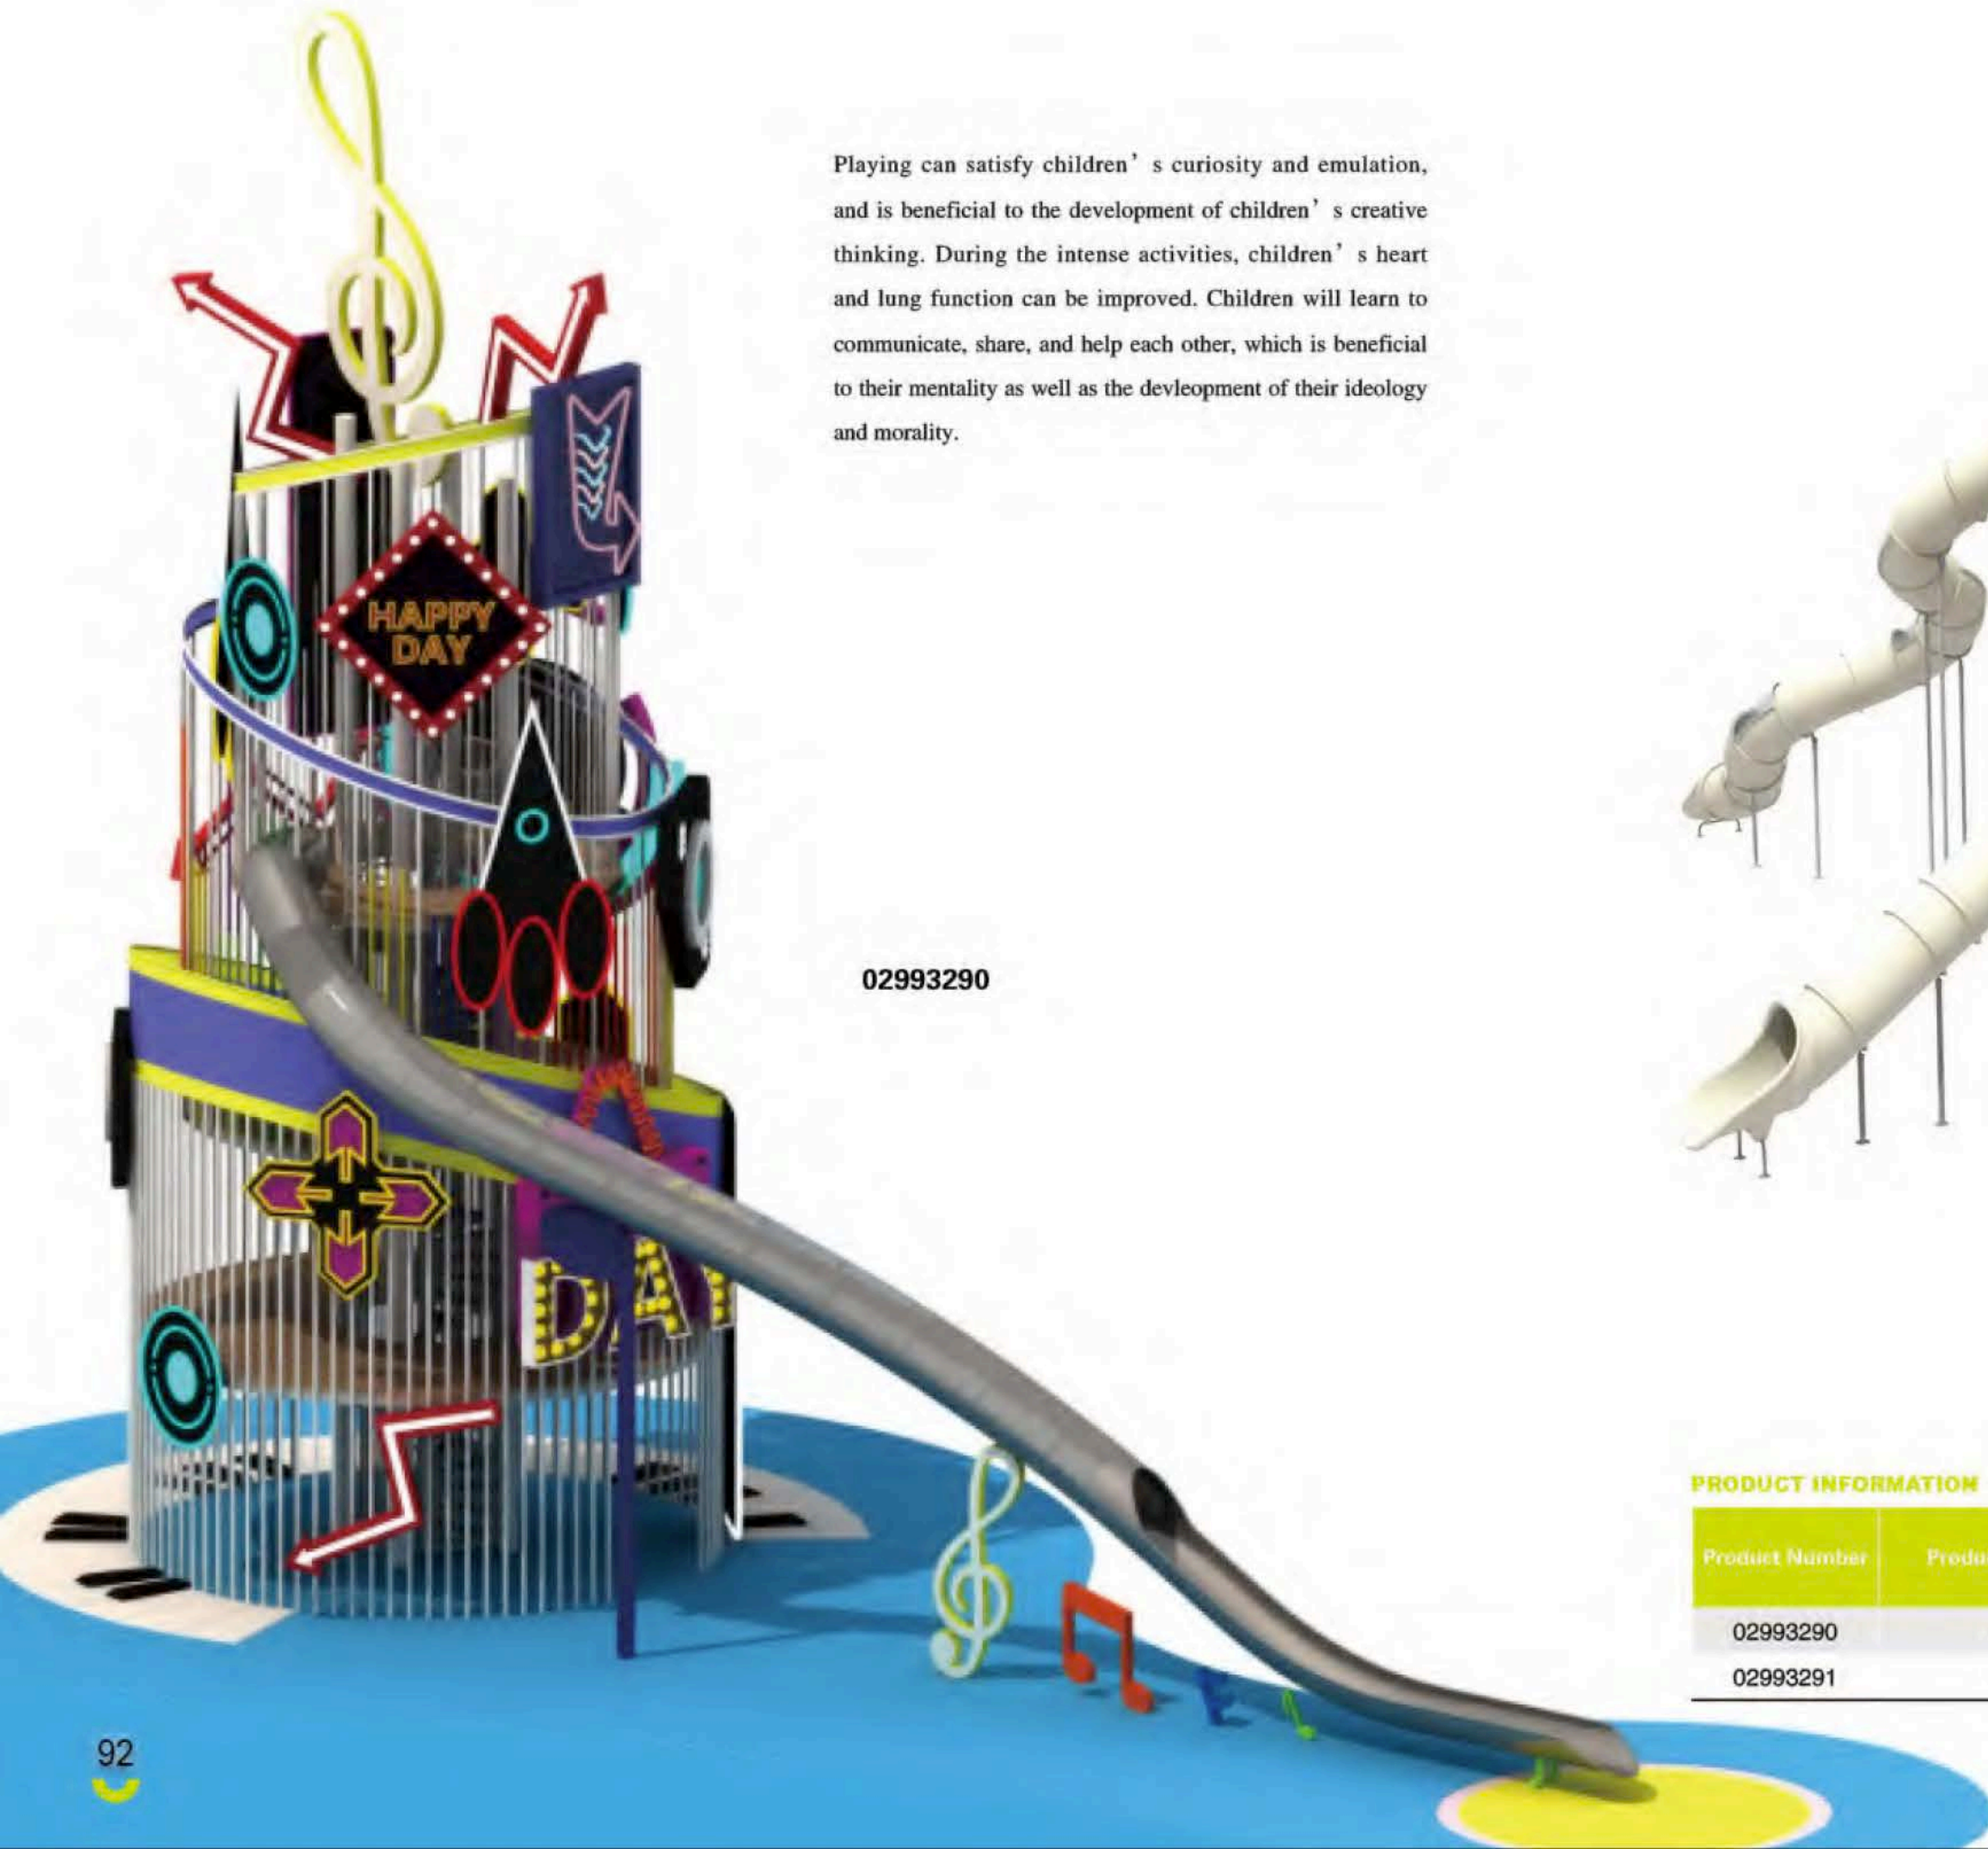

Playing can satisfy children's curiosity and emulation, and is beneficial to the development of children's creative thinking. During the intense activities, children's heart and lung function can be improved. Children will learn to communicate, share, and help each other, which is beneficial to their mentality as well as the development of their ideology and morality.

02993290

02993291

PRODUCT INFORMATION

Product Number	Product Name	Age(years)	Total Height (cm)	Drop Height (cm)	Minimum Space (cm)	Safety Zone (cm)
02993290	-	5+	1580	100	2070 × 880	2470 × 1280
02993291	-	5+	1400	100	1700 × 1800	2100 × 2200