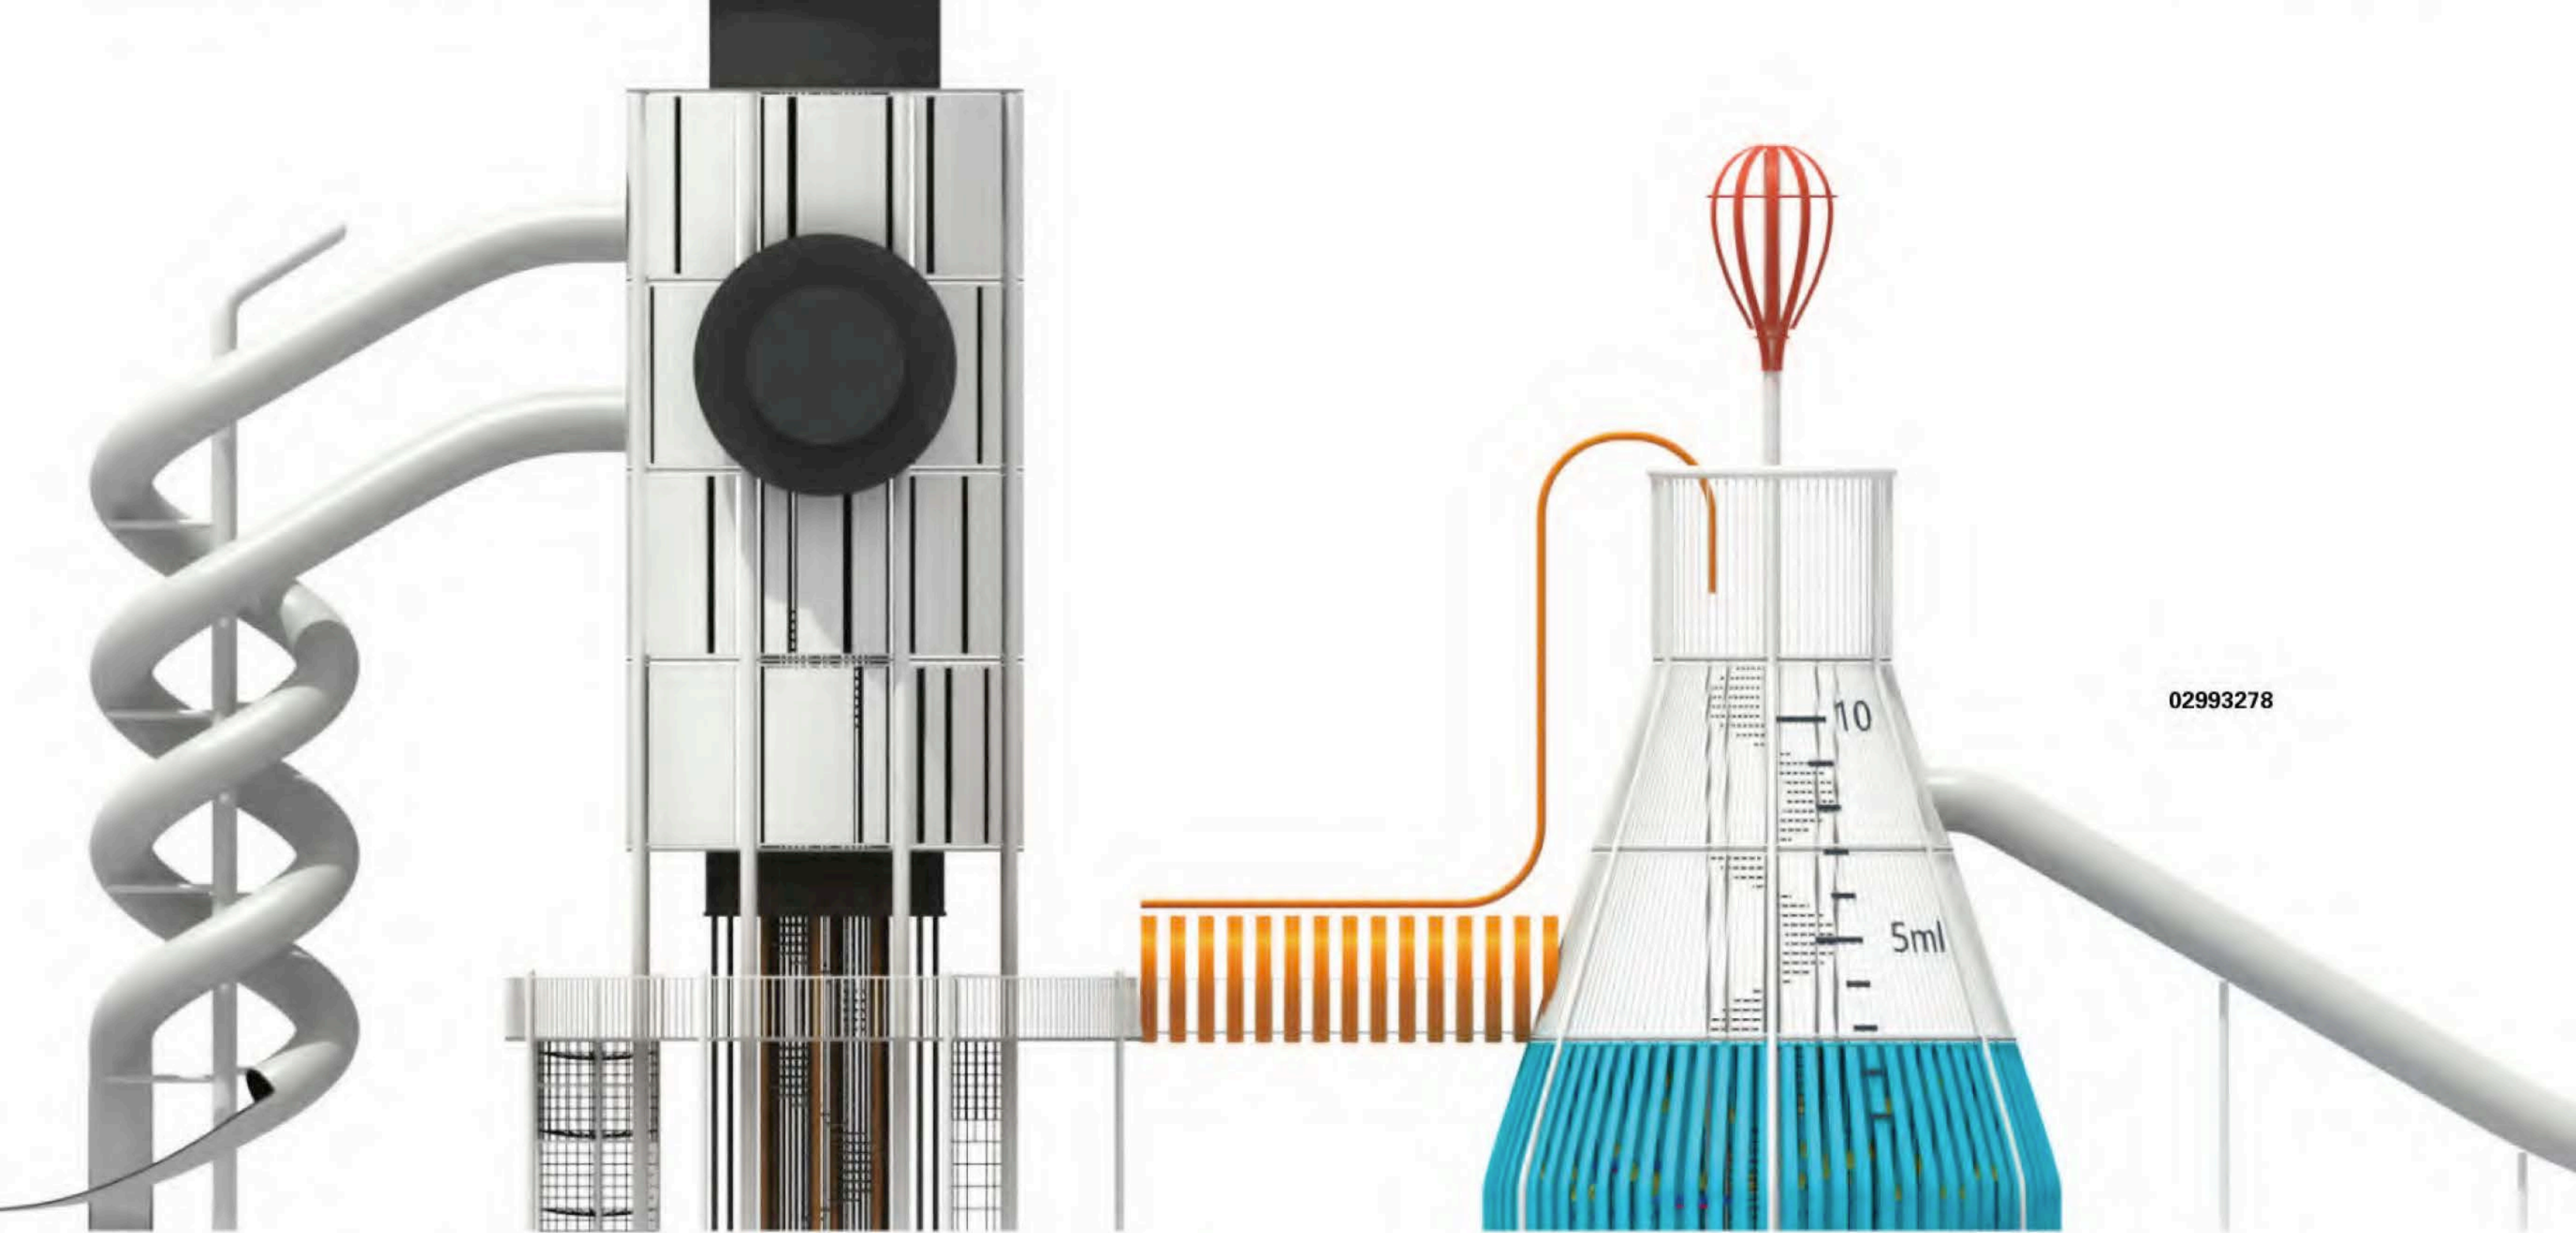

02993278

PRODUCT INFORMATION

Product Number	Product Name	Age(years)	Total Height (cm)	Drop Height (cm)	Minimum Space (cm)	Safety Zone (cm)
02993278	-	5+	1570	100	4090 x 1320	4490 x 1720

Science is the key to open the door of human wisdom. All of the great scientists are the masters of these keys. Experiencing these top end toys and the power of technology is to let the children own one of these keys. Allow their imaginations to fly; light up their eyes; and let them stand on the shoulders of the giants to look into the world and sail their life voyage.