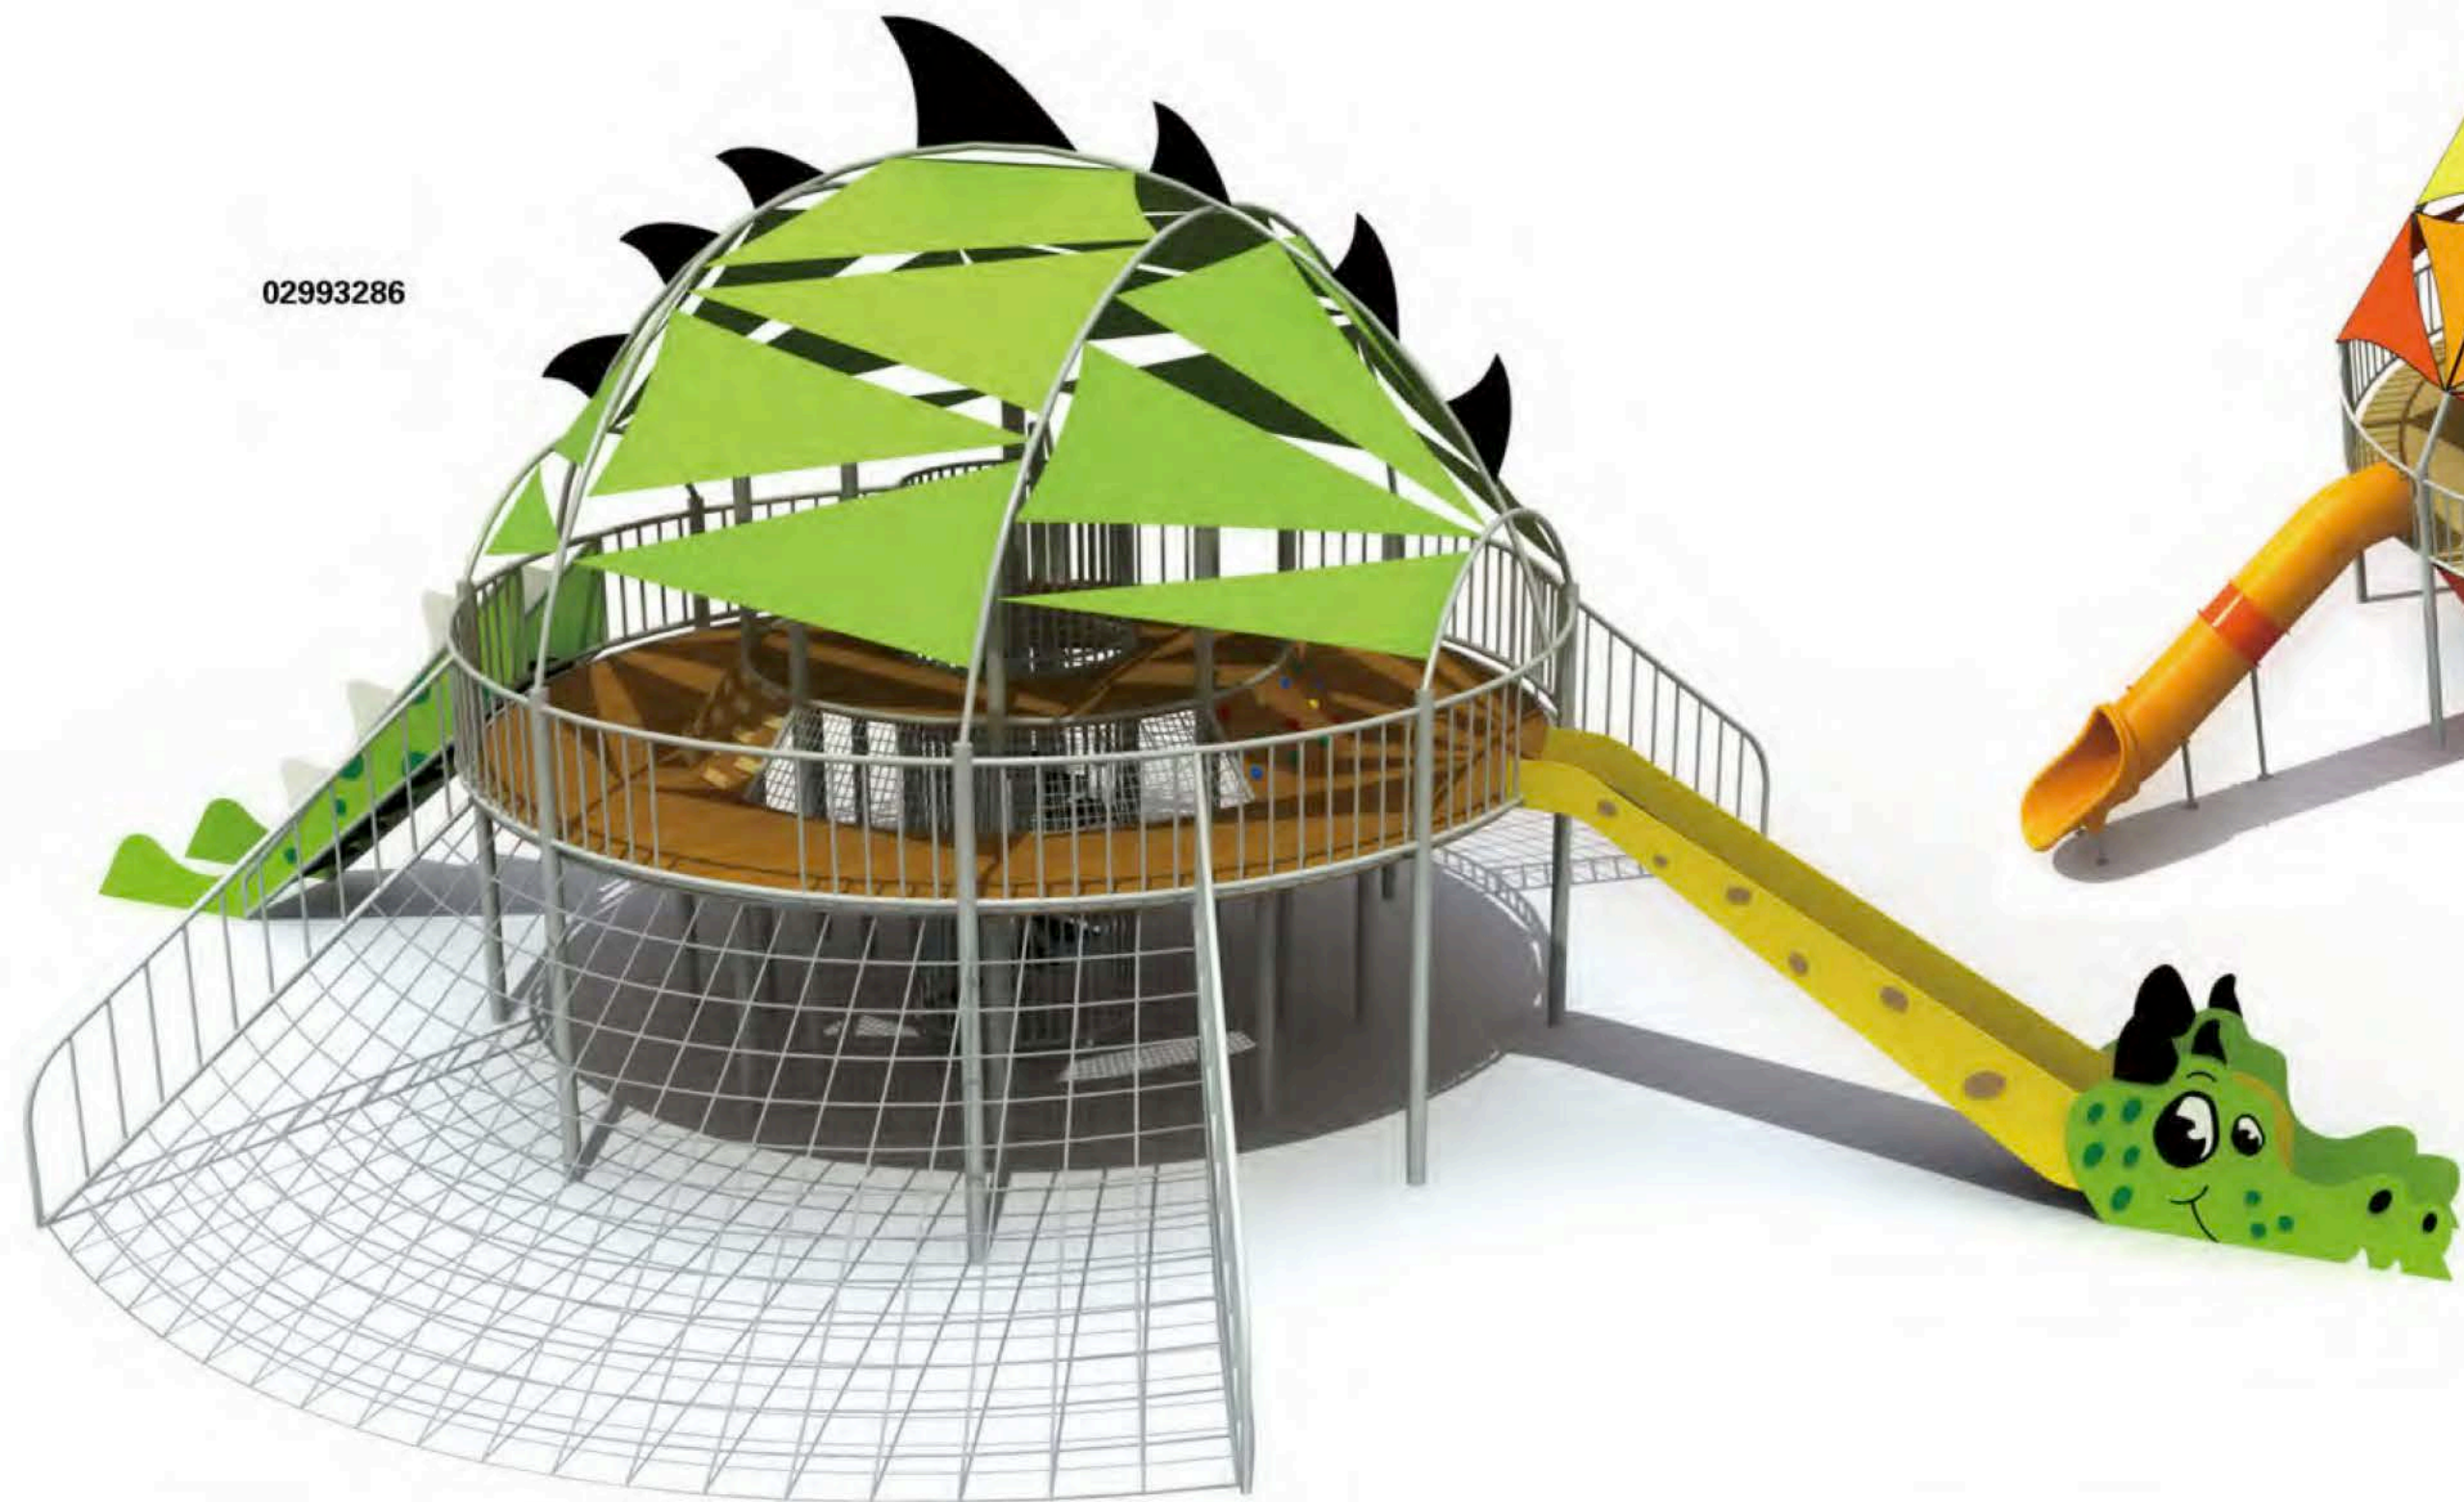

02993285

Someone asked the Eagle: "why do you teach your children up on the sky ? " the Eagle replied: "If I teach them close to the ground, then how do they have the courage to approach the sun when they grow up ? "

**PRODUCT INFORMATION**

Product Number	Product Name	Age(years)	Total Height (cm)	Drop Height (cm)	Minimum Space (cm)	Safety Zone (cm)
02993285	-	5+	1360	100	1580 x 1010	1980 x 1410

02993286

02993287

The colors chosen for playground equipment are based on deep research, it could bring children visual enjoyment and mental influences.