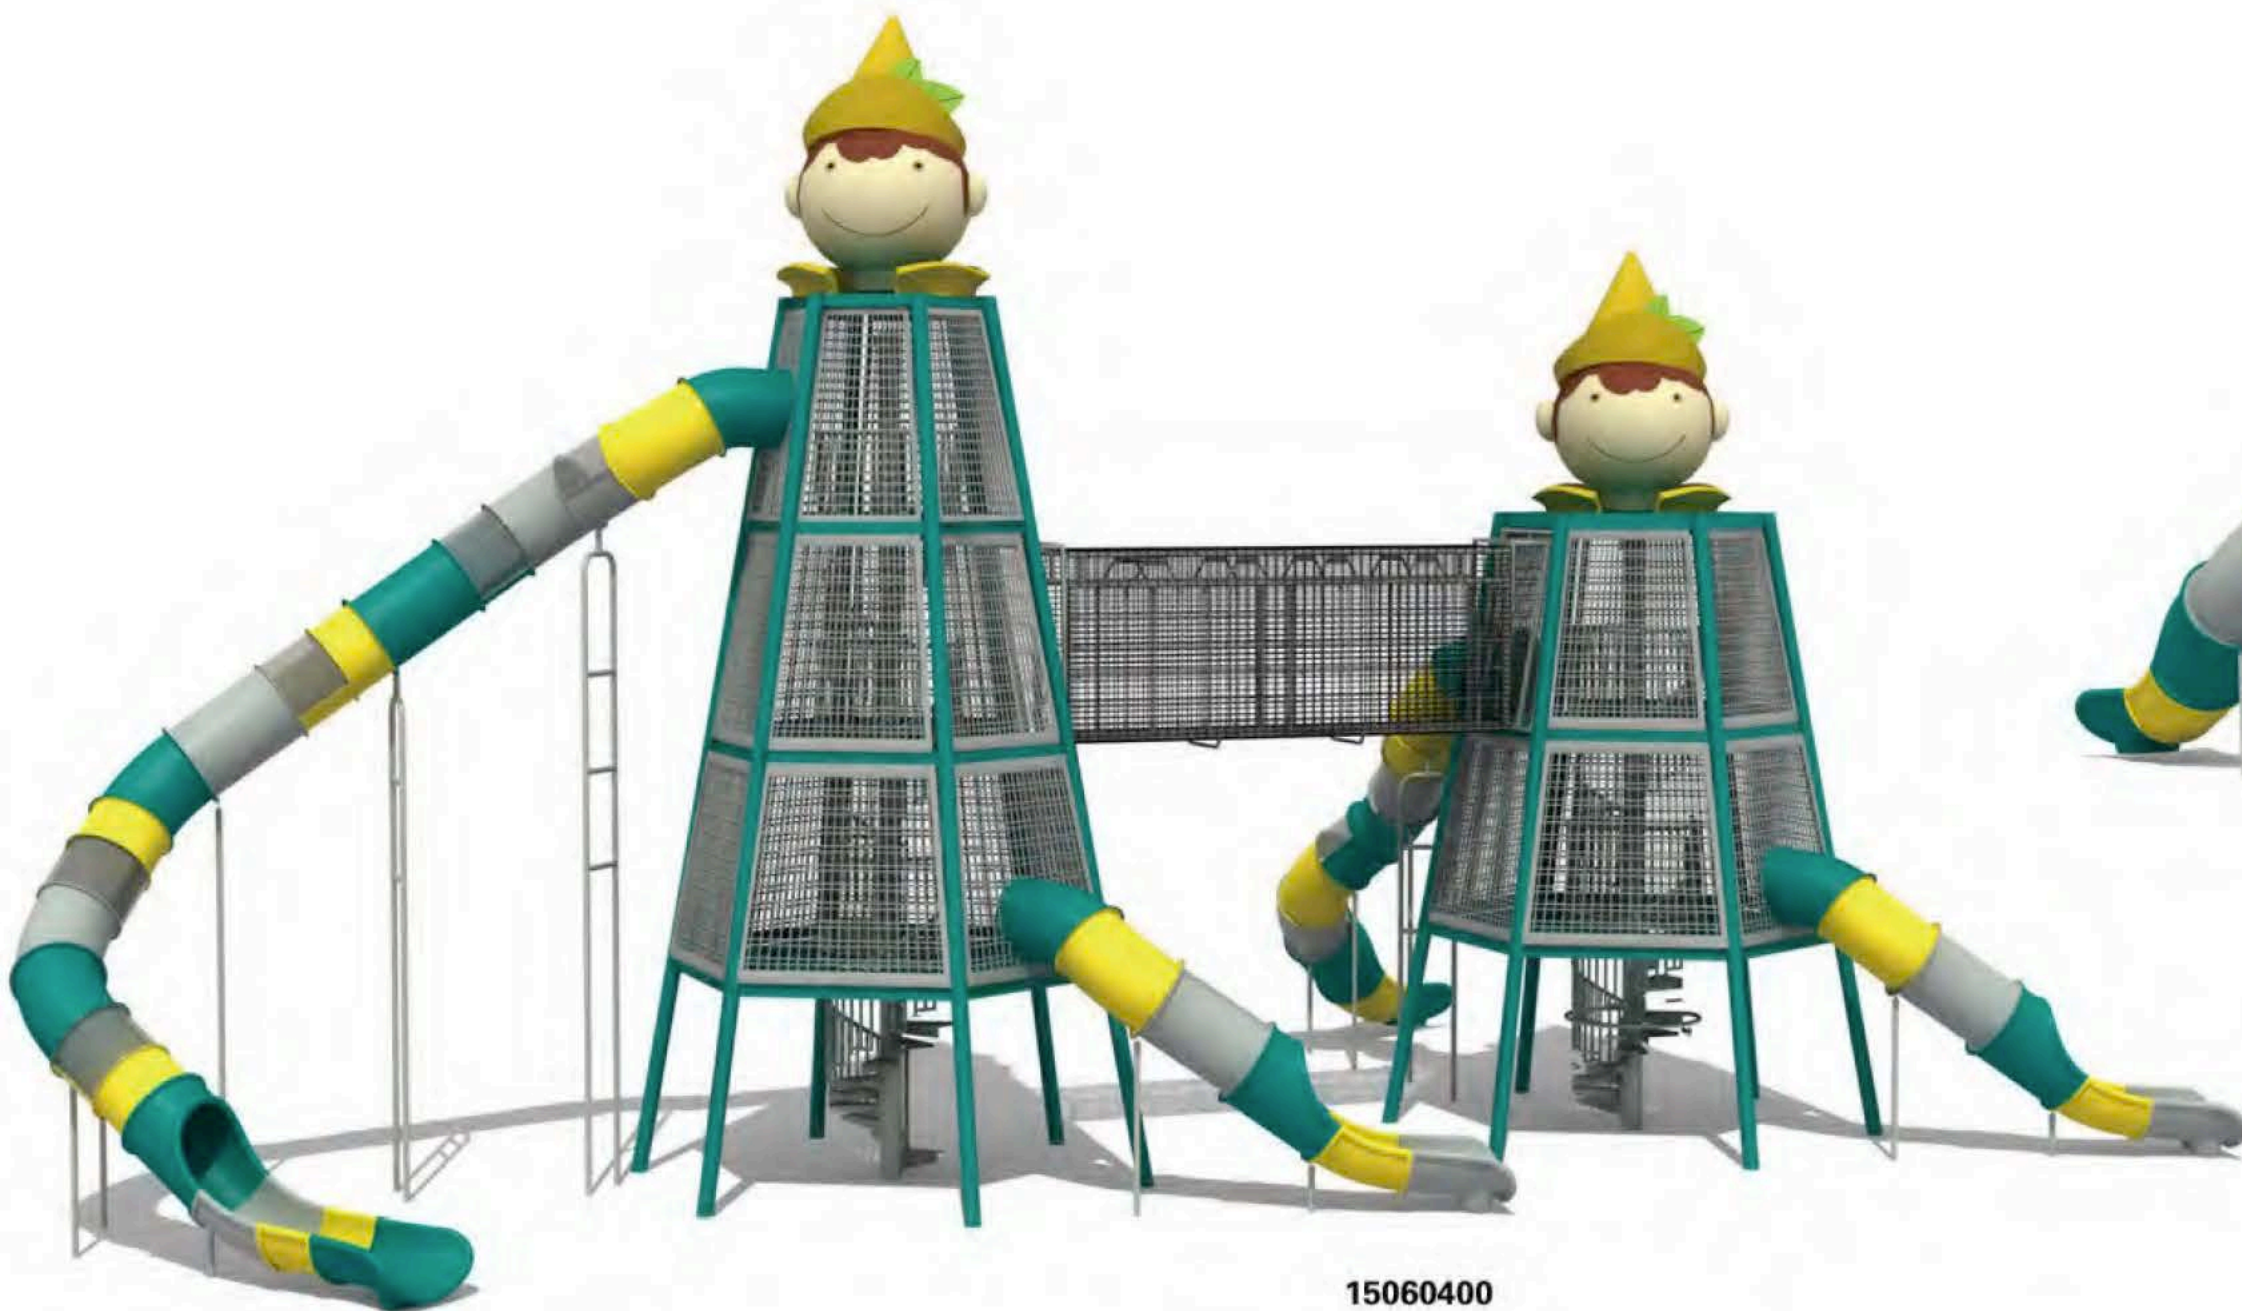

15060400

PRODUCT INFORMATION

Product Number	Product Name	Age(years)	Total Height (cm)	Drop Height (cm)	Minimum Space (cm)	Safety Zone (cm)
15060400	-	5+	1150	100	2400 x 1350	2800 x 1750