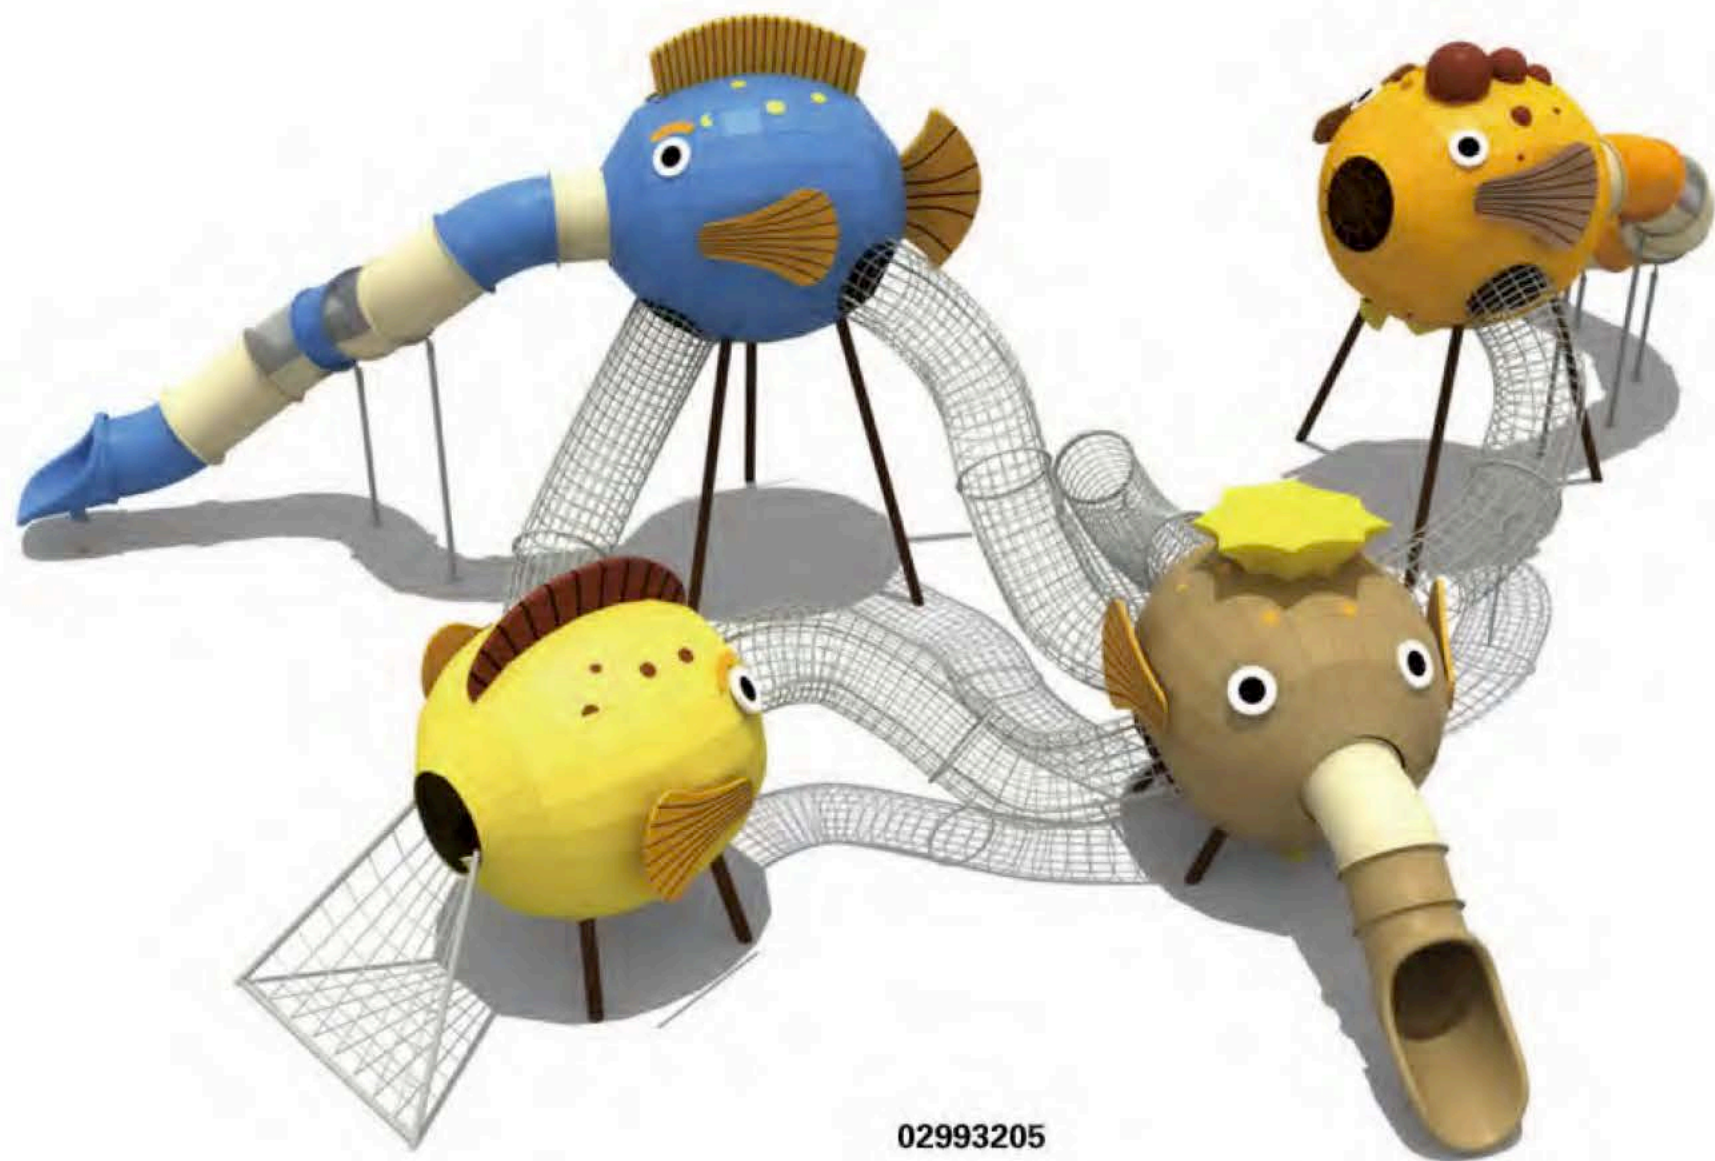

Product Number	Product Name	Age(years)	Total Height (cm)	Drop Height (cm)	Minimum Space (cm)	Safety Zone (cm)
02993255	-	5+	860	100	2940 x 650	3340 x 1050

Science is the key to open the door of human wisdom. All of the great scientists are the masters of these keys. Experiencing these top end toys and the power of technology is to let the children own one of these keys. Allow their imaginations to fly; light up their eyes; and let them stand on the shoulders of the giants to look into the world and sail their life voyage.

Product Number	Product Name	Age(years)	Total Height (cm)	Drop Height (cm)	Minimum Space (cm)	Safety Zone (cm)
02039701	-	5+	710	100	1560 x 1010	1960 x 1410

02993205

The climbing activities are helpful for kids' strength and coordinate ability. Safety distances have been well considered.