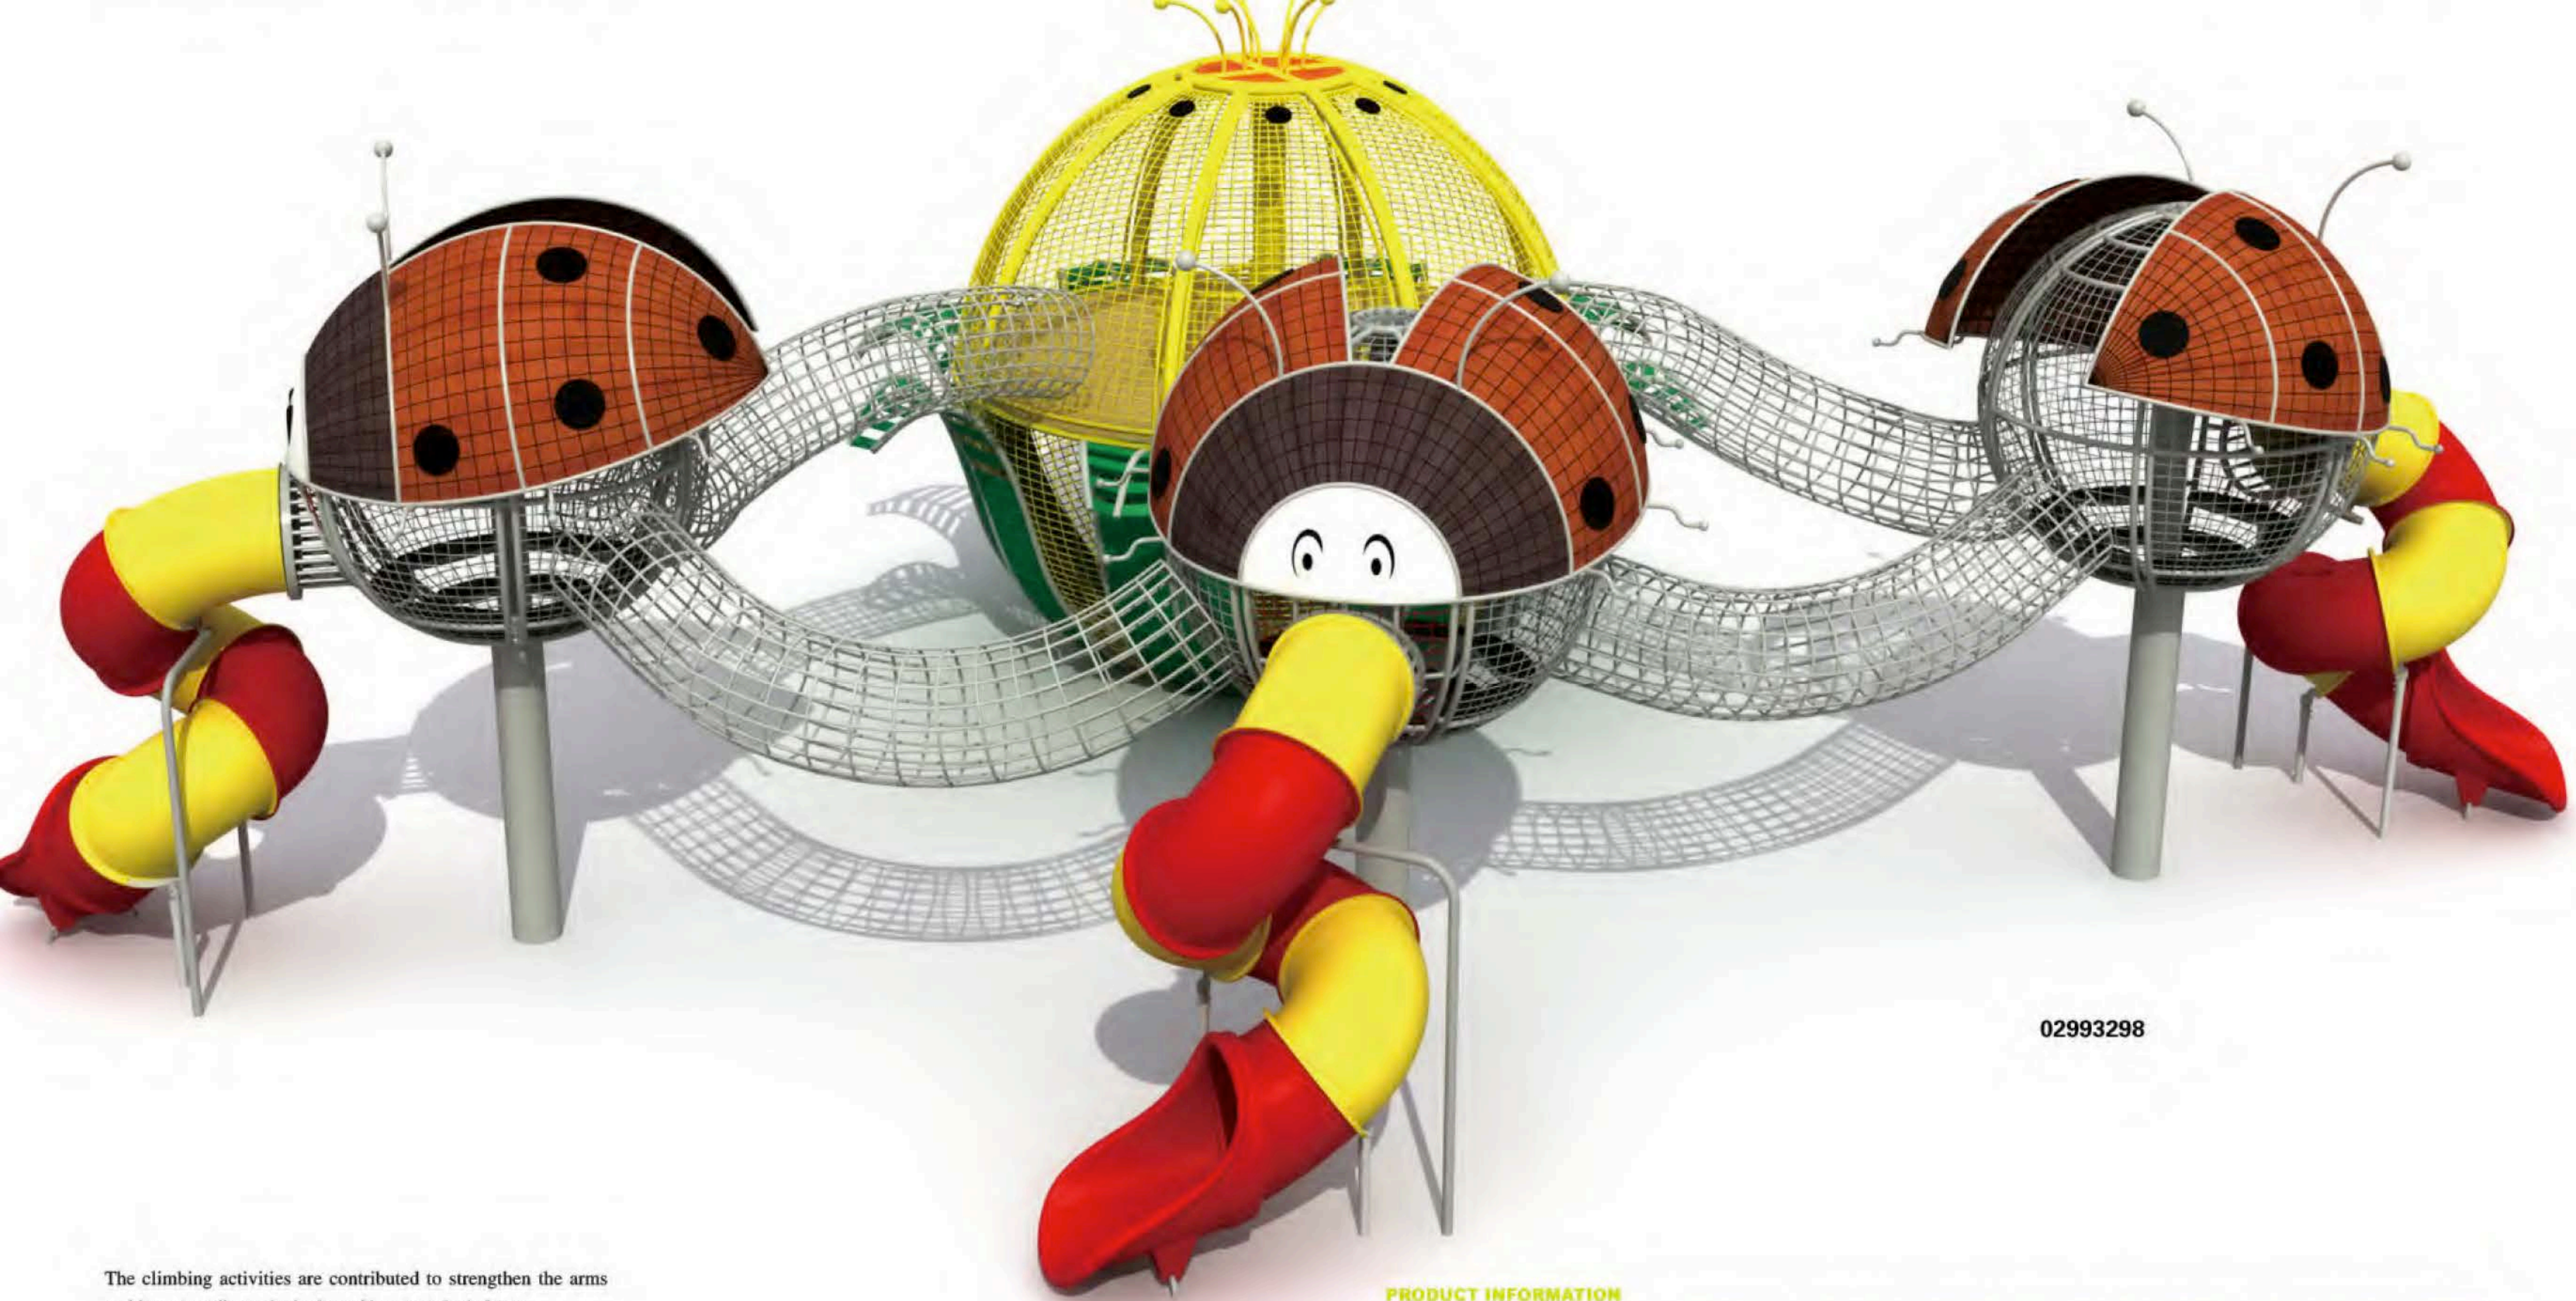

02993298

The climbing activities are contributed to strengthen the arms and legs, coordinate the body and improve the balance.

PRODUCT INFORMATION

Product Number	Product Name	Age(years)	Total Height (cm)	Drop Height (cm)	Minimum Space (cm)	Safety Zone (cm)
02993298	-	5+	540	100	1680 x 1280	2080 x 1680