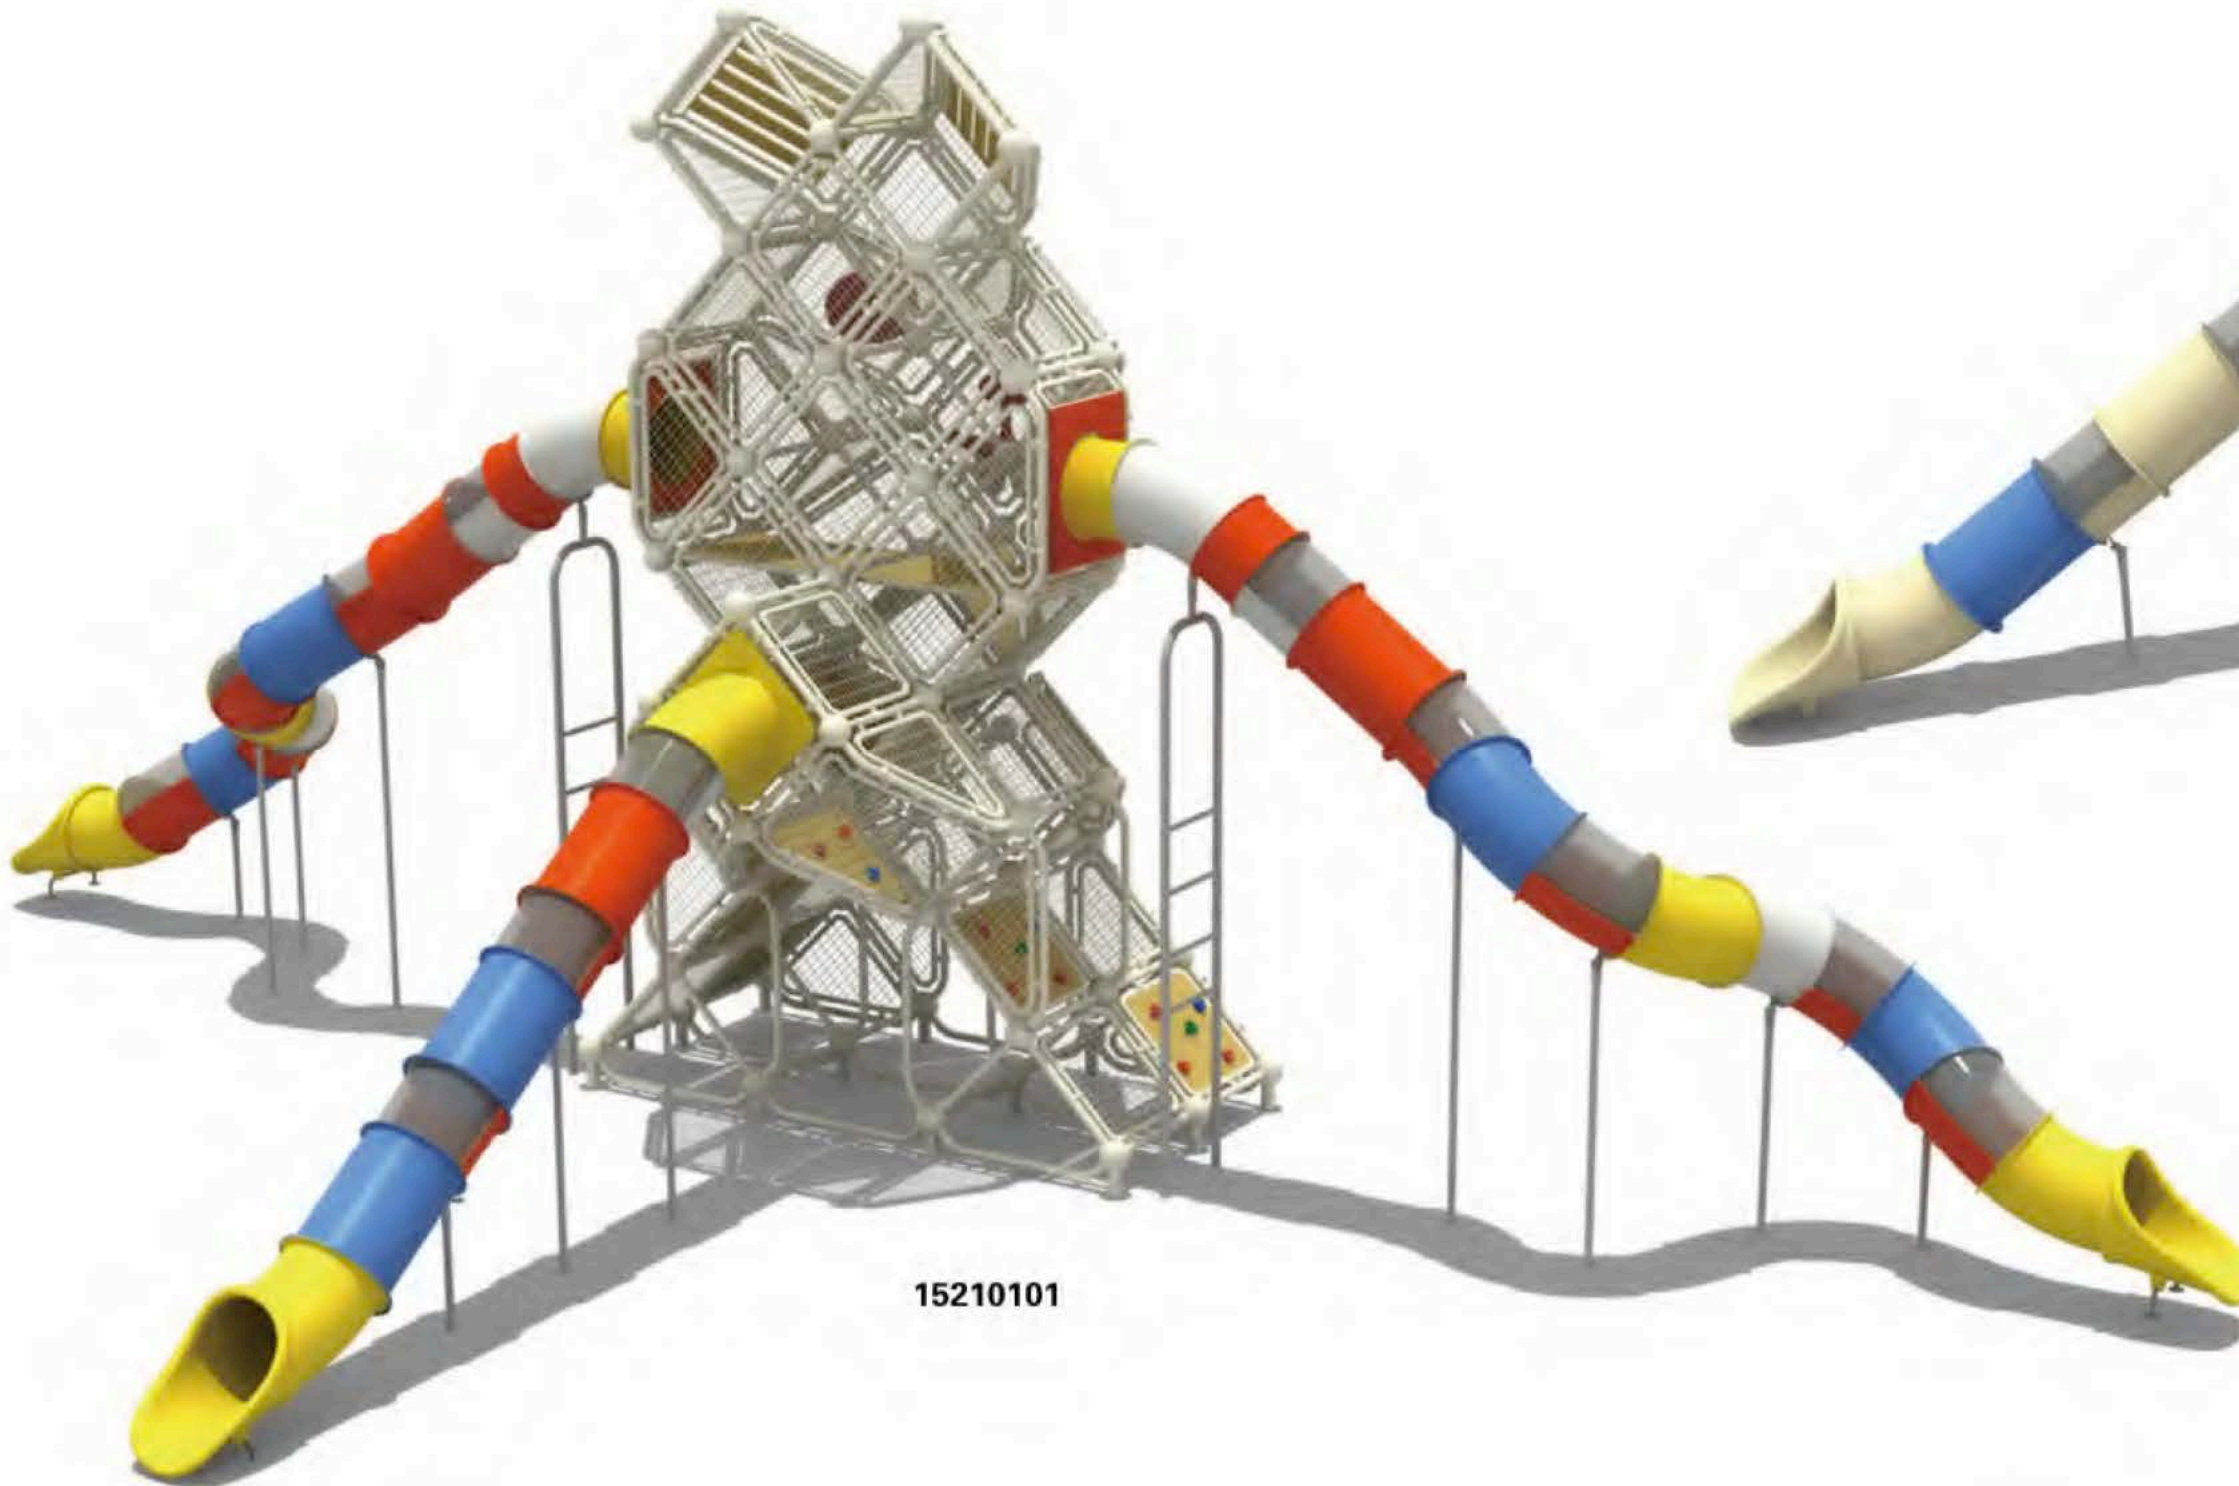

15210101

PRODUCT INFORMATION

Product Number	Product Name	Age(years)	Total Height (cm)	Drop Height (cm)	Minimum Space (cm)	Safety Zone (cm)
15210101	-	5+	890	450	2200 x 890	2900 x 1520