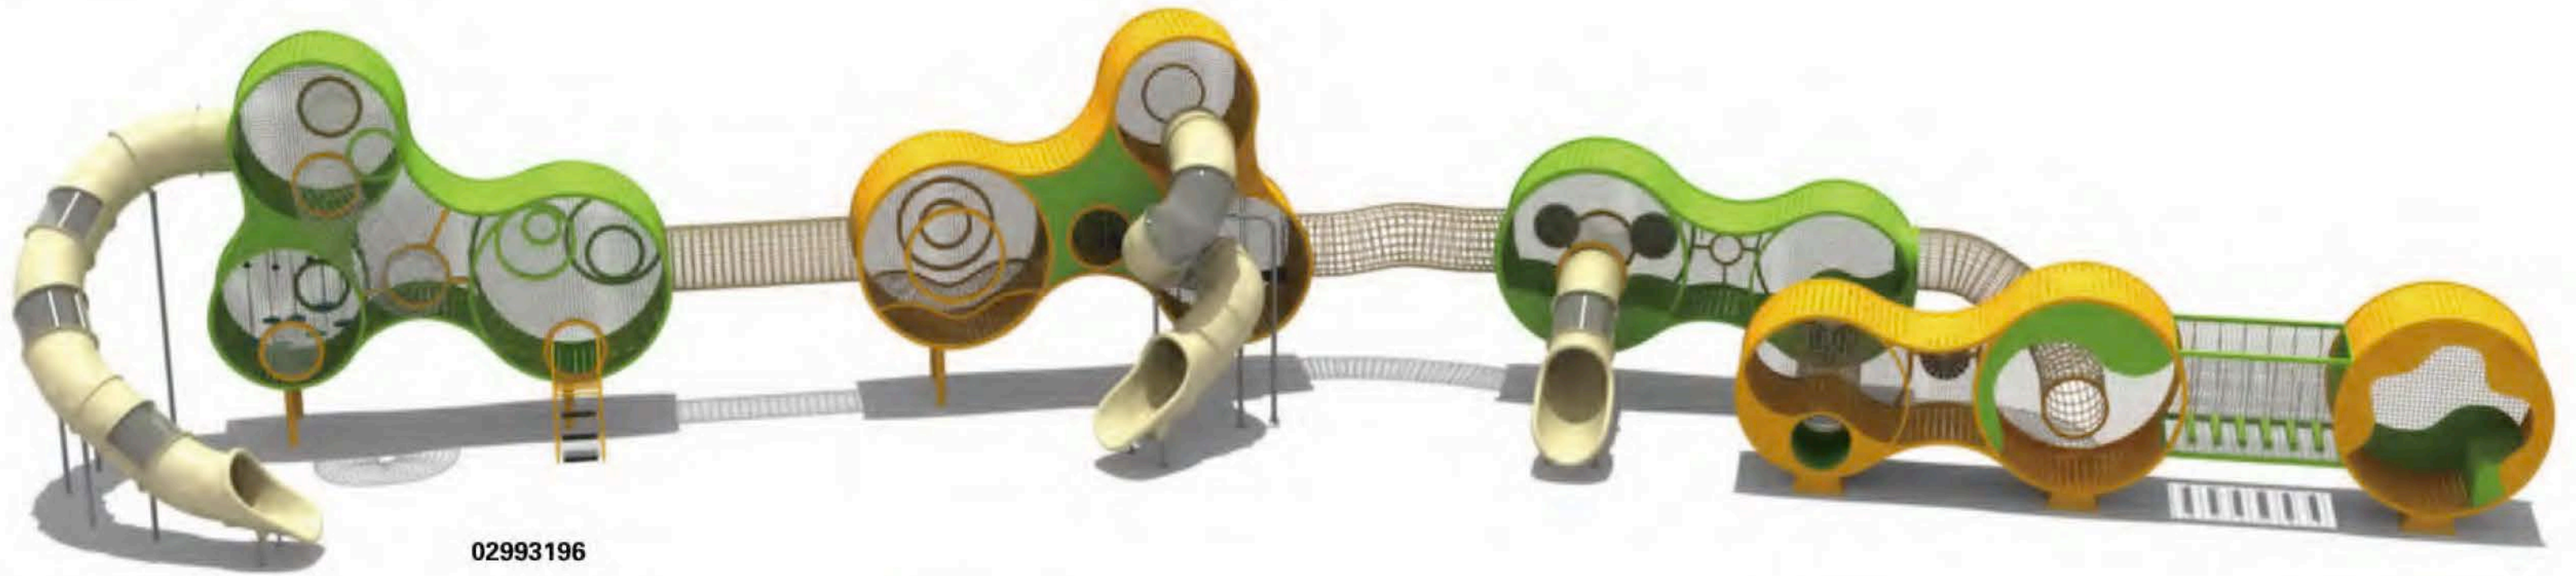

02993196

Children's vitality and potential is unlimited. During their childhood, we should help them develop their independent thinking ability and protect their curiosity through exploration and experiences, since those are basic to independent thinking. Creating more situations for children to think is the basic function of our facilities.

PRODUCT INFORMATION

Product Number	Product Name	Age(years)	Total Height (cm)	Drop Height (cm)	Minimum Space (cm)	Safety Zone (cm)
02993196	-	5+	517	100	2980 x 980	3380 x 1380

02993186

PRODUCT INFORMATION

Product Number	Product Name	Age(years)	Total Height (cm)	Drop Height (cm)	Minimum Space (cm)	Safety Zone (cm)
02993186	-	5+	1020	100	3850 x 1440	4250 x 1840