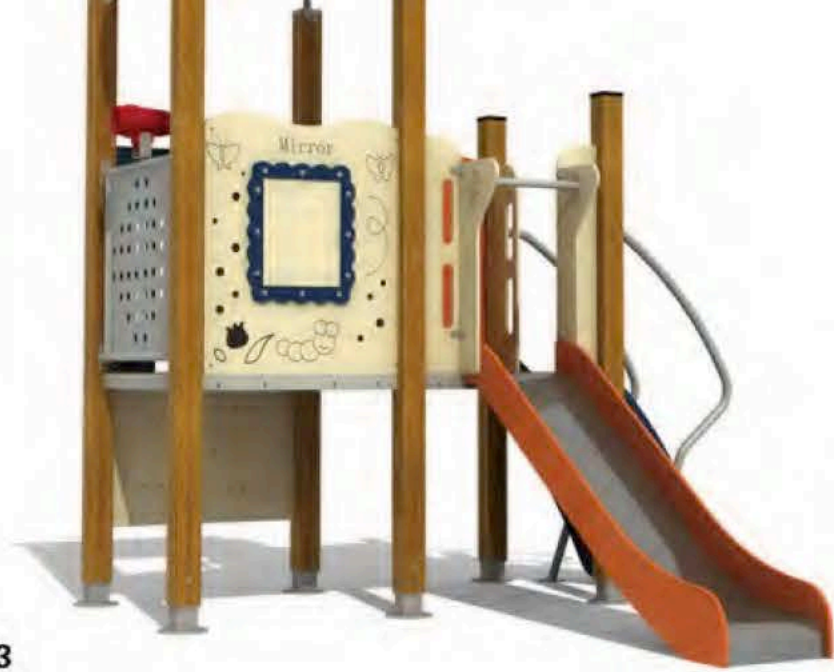

99005853

PRODUCT INFORMATION

Product Number	Product Name	Age(years)	Total Height (cm)	Drop Height (cm)	Minimum Space (cm)	Safety Zone (cm)
99005853	-	3+	270	90	280 x 250	560 x 600
99005858	-	3+	320	90	510 x 390	860 x 740

PRODUCT INFORMATION

Product Number	Product Name	Age(years)	Total Height (cm)	Drop Height (cm)	Minimum Space (cm)	Safety Zone (cm)
99005855	-	3+	270	90	340 x 250	670 x 660
99005854	-	3+	270	90	800 x 570	1150 x 920