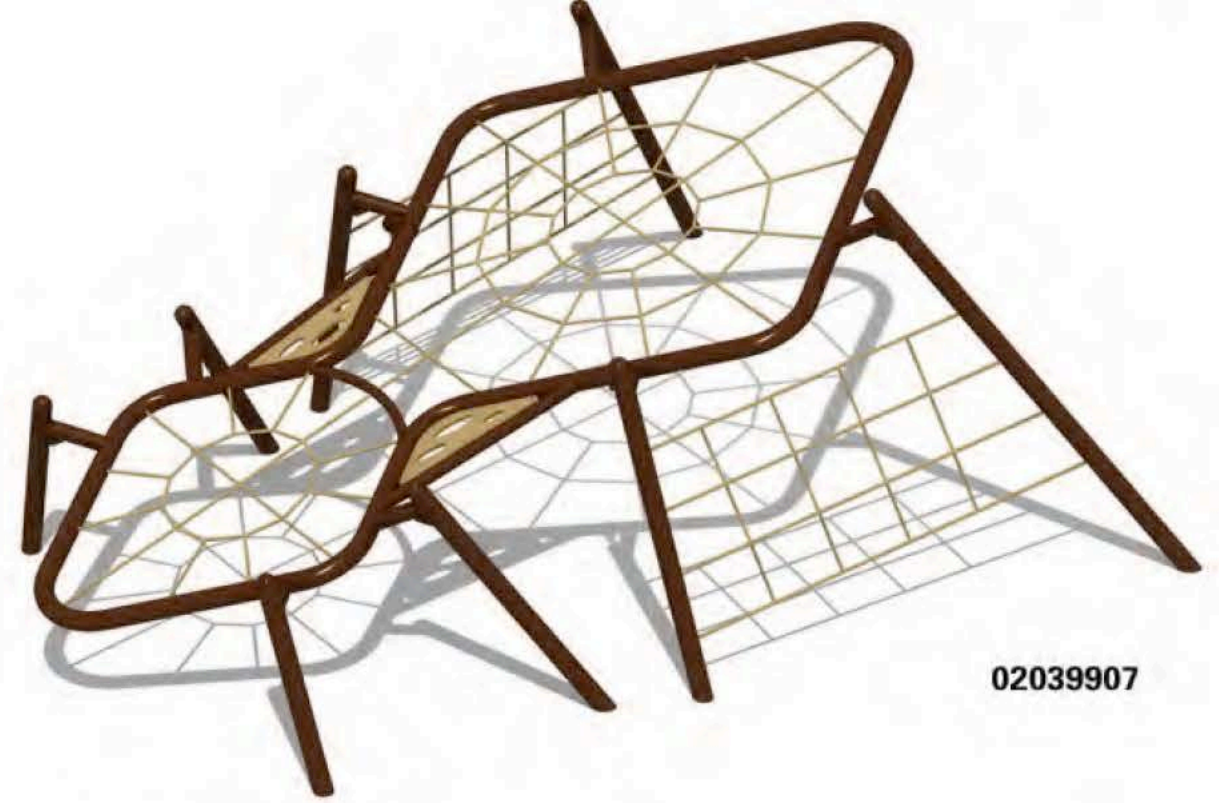

02039907

PRODUCT INFORMATION

Product Number	Product Name	Age(years)	Total Height (cm)	Drop Height (cm)	Minimum Space (cm)	Safety Zone (cm)
02039811	-	5+	330	230	1430 x 630	1830 x 1030
02039975	-	5+	390	100	810 x 1060	1210 x 1460

PRODUCT INFORMATION

Product Number	Product Name	Age(years)	Total Height (cm)	Drop Height (cm)	Minimum Space (cm)	Safety Zone (cm)
02039907	-	5+	220	120	450 x 385	850 x 785
02991494	-	5+	390	150	1820 x 890	2220 x 1290